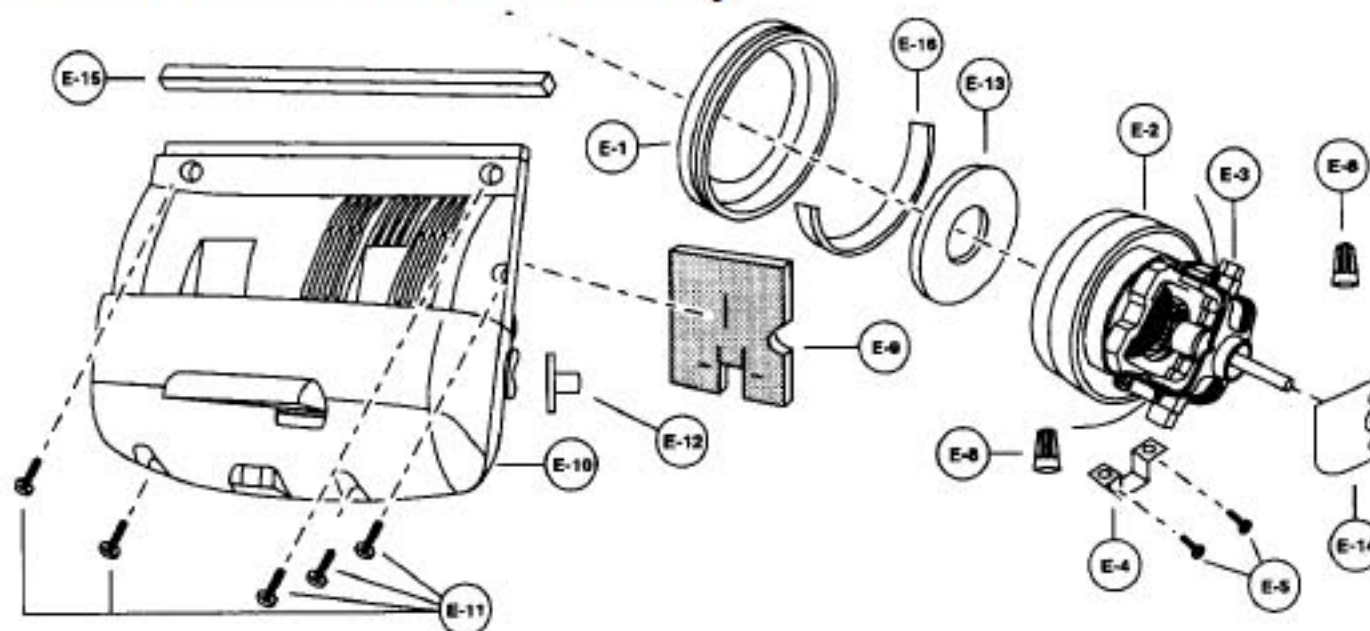

Motor & Motor Case Assembly

1.....P-0293.....Motor Support Rubber, front	6.....P-8183.....Motor Support Rubber, rear, V7325	13....P-98
2.....P-2908.....Motor Assy, V7315	7.....P-9931.....Noise Suppressor	14....P-04
2.....P-8181.....Motor Assy, V7325	8.....P-000023.....Noise Suppressor	15....P-41
2.....P-00005.....Motor Assy, V7325, V7355		16....P-00