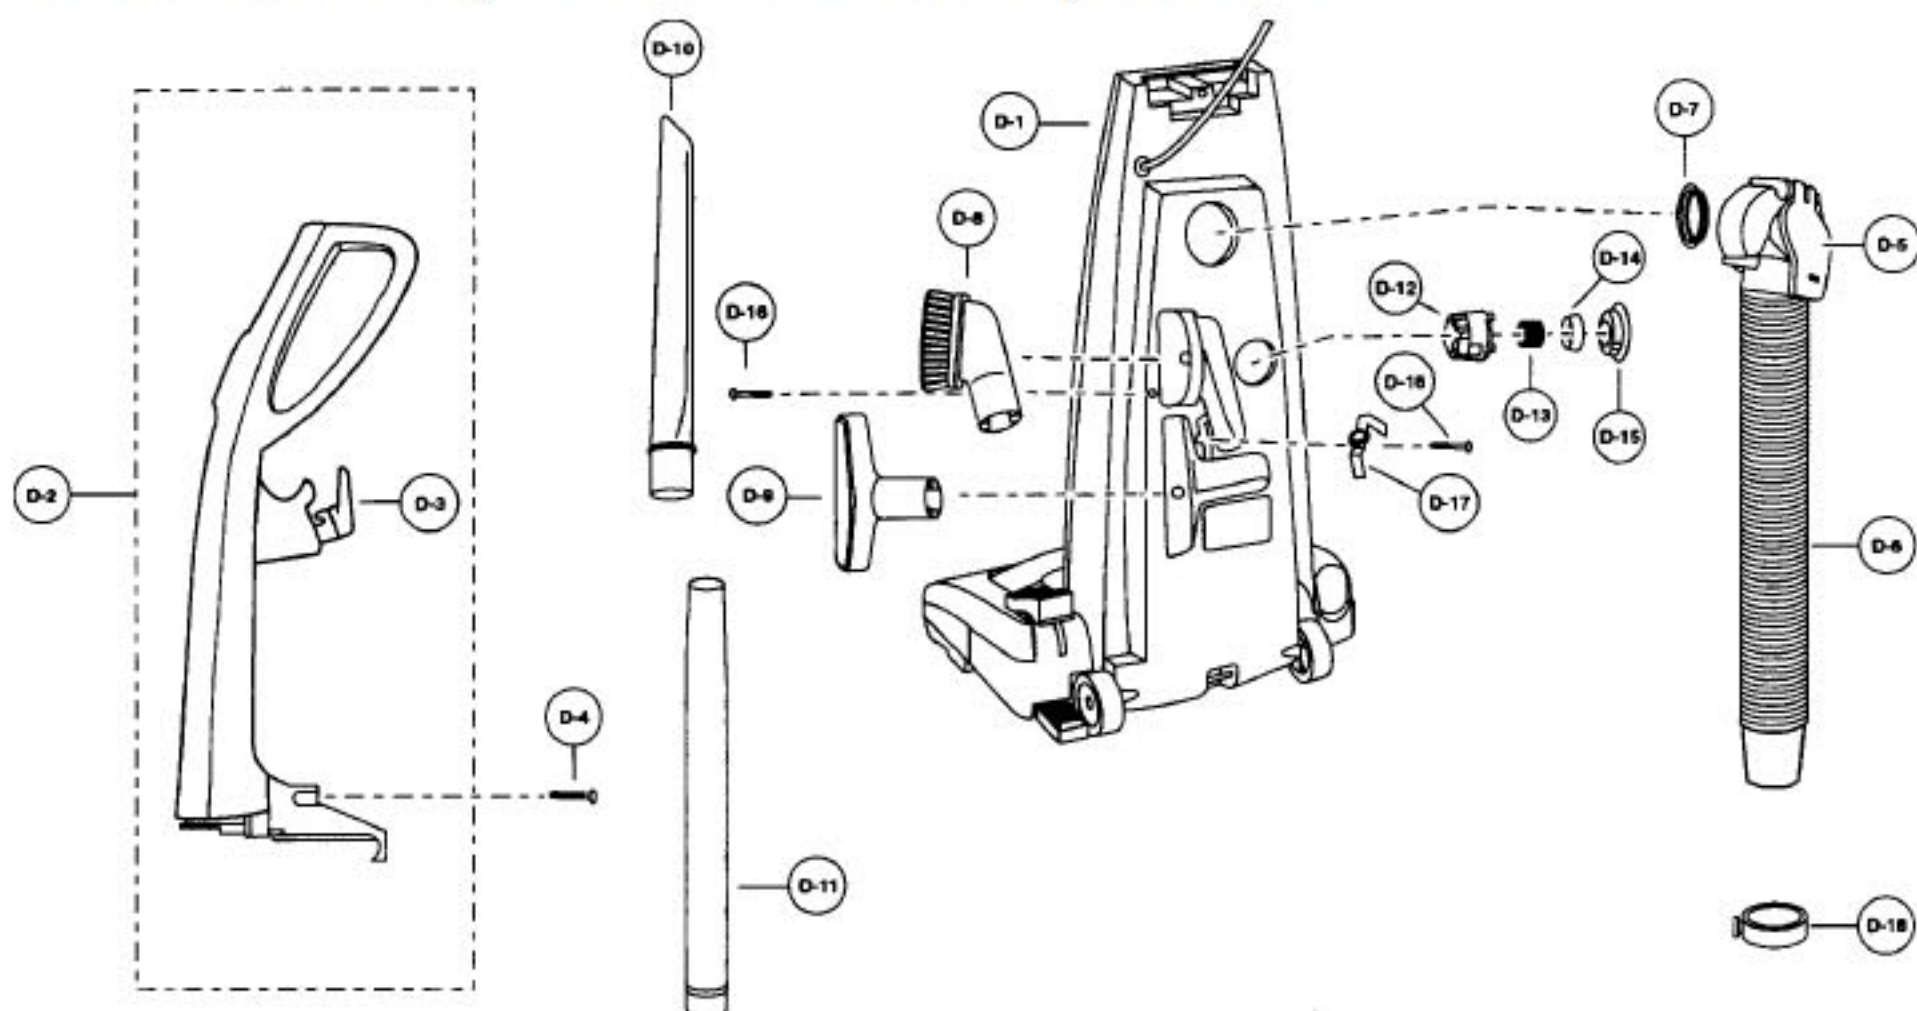

Models: MC-V7315, MC-V7325, MC-V7335, MC-V7355, MC-V7337, MC-V7375, MC-V7395

Handle Assembly & Rear Dust Compartment

1..... P-9865 ..... Dust Compartment, V7315	4..... P-000048 .... Screw, handle, V7315	13... P-6806 ..... Protector Case
1..... N/A..... Dust Compartment, V7325	5..... P-8972 ..... Cover, suction inlet	14... P-7089 ..... Protector Spring
1..... P-9924 ..... Dust Compartment, V7335, V7355	6..... P-0648 ..... Hose	15... P-6096 ..... Protector
1..... N/A..... Dust Compartment, V7337	6..... P-8179 ..... Hose, V7325	16... P-1806 ..... Protector Supporter
1..... P-11027 ..... Dust Compartment, V7375, V7395	6..... P-0648 ..... Hose, V7375, V7395	17... P-9896 ..... Wand Holder, V7337
2..... P-9872 ..... Handle Assy, V7315	7..... P-9908 ..... Switch Knob	17... P-7070 ..... Wand Holder, V7355, V7375, V7395
2..... P-8178 ..... Handle Assy, V7325	7..... P-9938 ..... Switch Knob, V7355, V7395	18... P-6140 ..... Screw, holder
2..... P-9936 ..... Handle Assy, V7335	8..... P-9894 ..... Packing, suction inlet	19... P-9897 ..... Holder, dust brush
2..... P-98111 ..... Handle Assy, V7337	9..... P-6088 ..... Dusting Brush	20... P-9873 ..... Hose Ring
2..... P-9937 ..... Handle Assy, V7355	10... P-6620 ..... Upholstery Tool	20... P-000061 .... Hose Ring, V7335, V7355
2..... P-9768 ..... Handle Assy, V7375	11... P-6069 ..... Crevice Tool	P-98112 ..... Mount, hose ring
2..... P-11032 ..... Handle Assy, V7395	12... P-9895 ..... Telescoping Wand, V7337	21... P-60104 ..... Extension Wand, no tabs
3..... P-7035 ..... Cord Hook, upper	12... P-8180 ..... Extension Wand, w/ tabs, V7325, V7375, V7395	
4..... P-9907 ..... Screw, handle