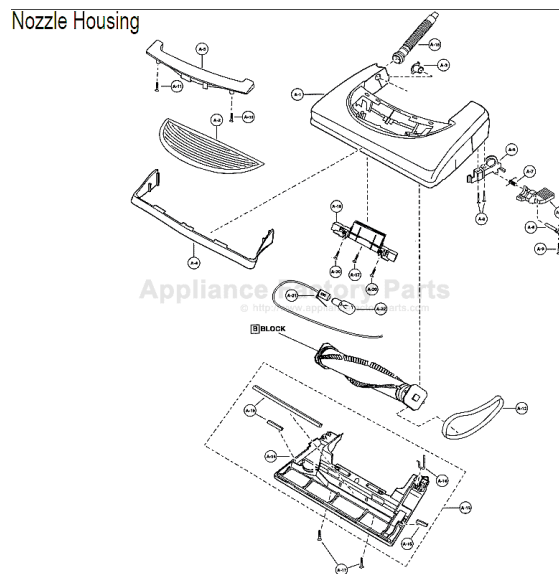

[Find Your PANASONIC Vacuum Cleaner Parts - Select From 605 Models](#)

----- Manual continues below -----