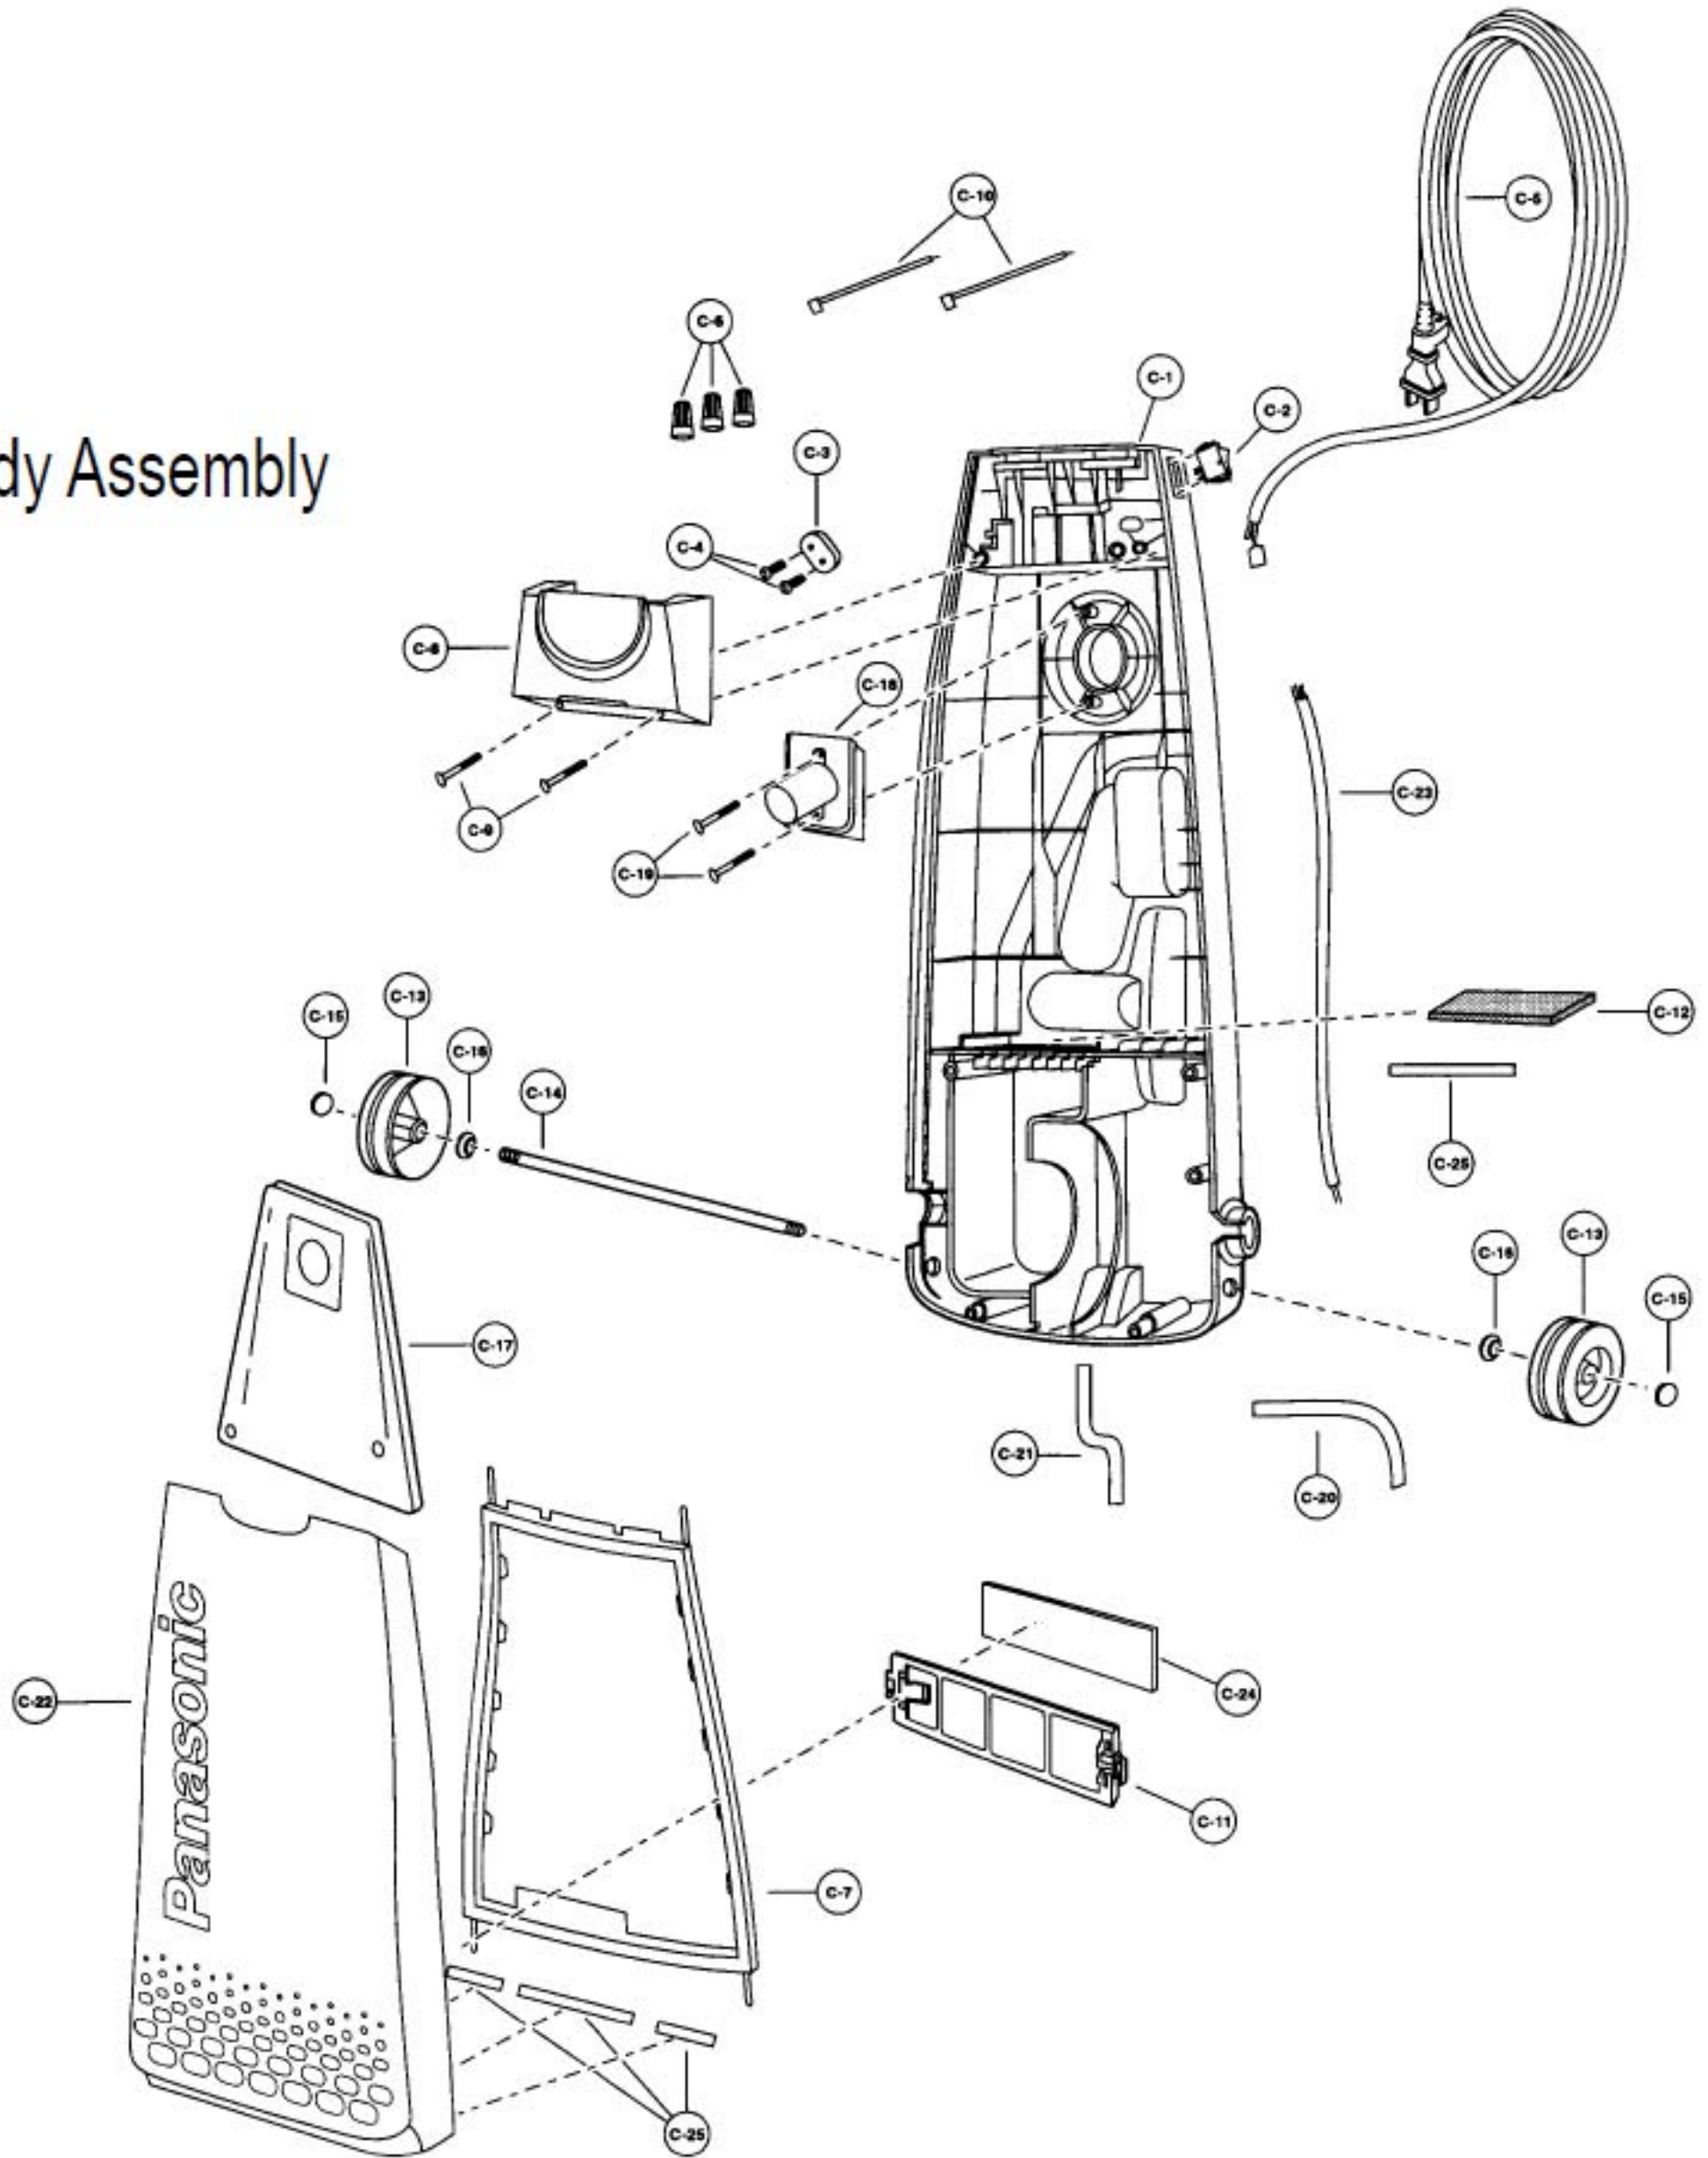

Models: MC-V7315, MC-V7325, MC-V7335, MC-V7355, MC-V7337, MC-V7375, MC-V7395

Body Assembly