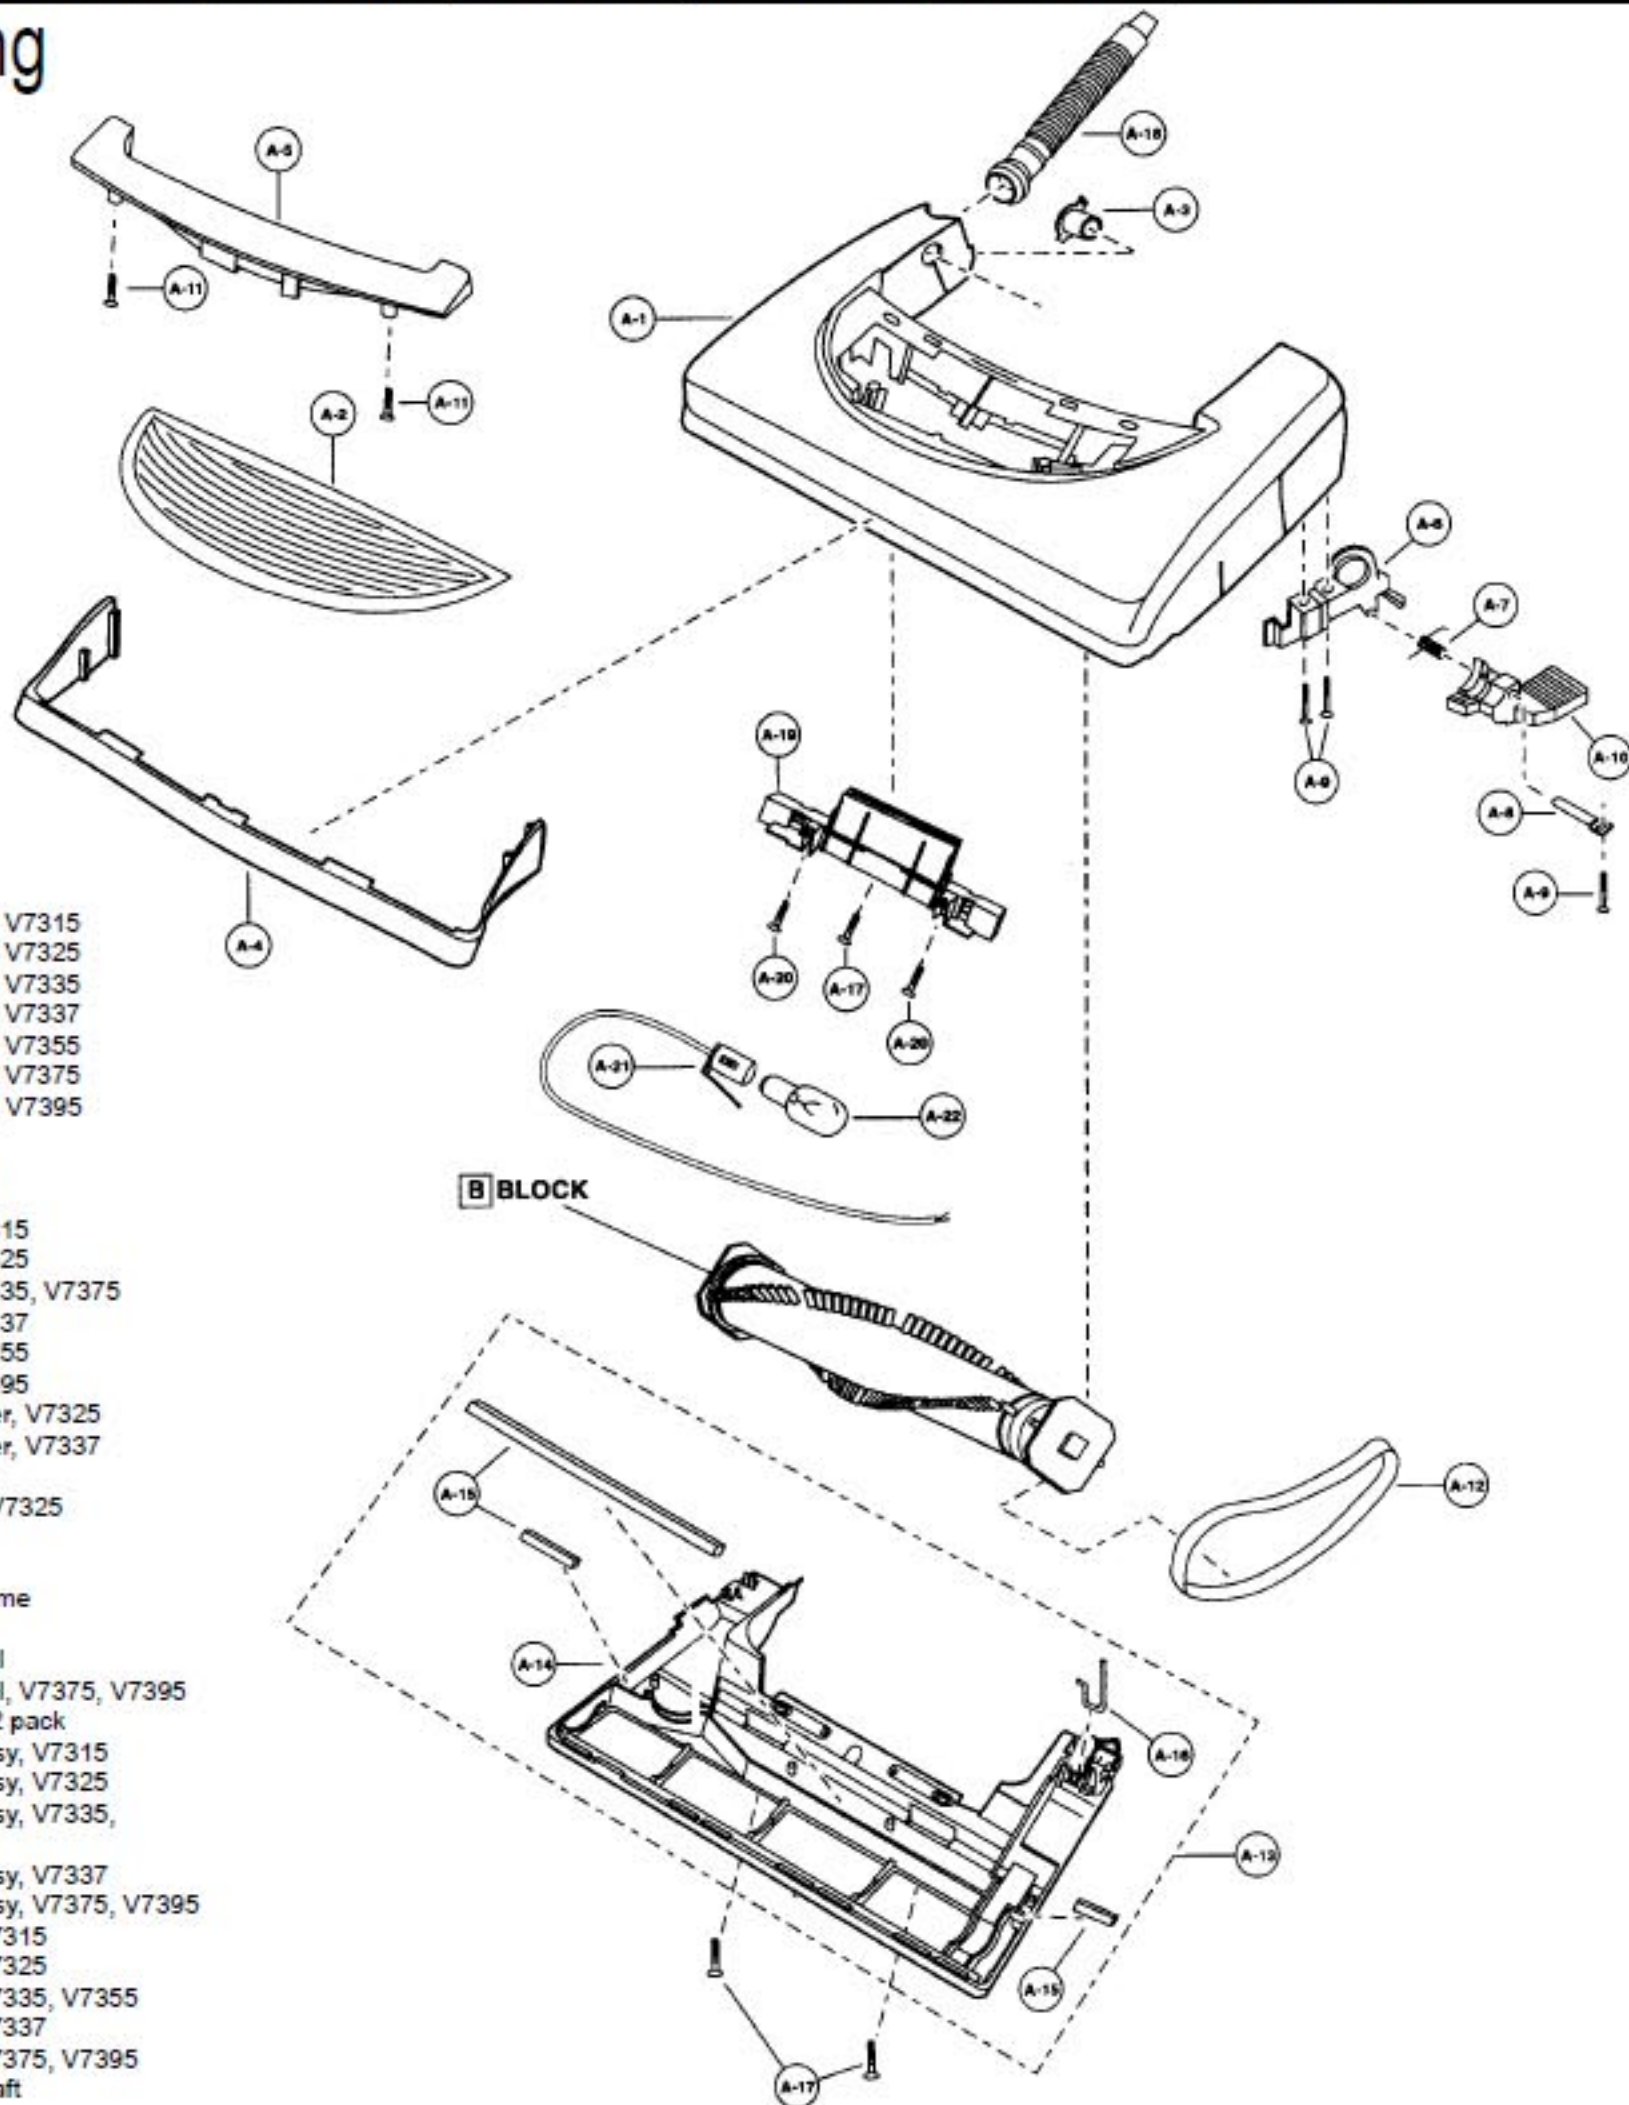

## Nozzle Housing

- |         |               |                                 |
|---------|---------------|---------------------------------|
| 1.....  | P-5966.....   | Nozzle Housing, V7315           |
| 1.....  | P-8170.....   | Nozzle Housing, V7325           |
| 1.....  | P-9916.....   | Nozzle Housing, V7335           |
| 1.....  | P-9898.....   | Nozzle Housing, V7337           |
| 1.....  | P-9917.....   | Nozzle Housing, V7355           |
| 1.....  | P-11025.....  | Nozzle Housing, V7375           |
| 1.....  | P-11026.....  | Nozzle Housing, V7395           |
| 2.....  | P-9854.....   | Window                          |
| 3.....  | P-2500.....   | Shaft, plastic                  |
| 4.....  | P-9855.....   | Furniture Guard                 |
| 5.....  | P-9856.....   | Light Cover, V7315              |
| 5.....  | P-8171.....   | Light Cover, V7325              |
| 5.....  | P-9918.....   | Light Cover, V7335, V7375       |
| 5.....  | P-98100.....  | Light Cover, V7337              |
| 5.....  | P-9879.....   | Light Cover, V7355              |
| 5.....  | P-11035.....  | Light Cover, V7395              |
| 6.....  | P-8172.....   | Screw, light cover, V7325       |
| 6.....  | P-42092.....  | Screw, light cover, V7337       |
| 7.....  | P-9878.....   | Frame                           |
| 7.....  | P-000095..... | Frame, V7315, V7325             |
| 8.....  | P-9857.....   | Spring, pedal                   |
| 9.....  | P-513.....    | Shaft, pedal                    |
| 10..... | P-4106.....   | Screw, pedal/frame              |
| 11..... | P-4720.....   | Pedal, black                    |
| 12..... | P-9880.....   | Cover, foot pedal               |
| 12..... | P-10207.....  | Cover, foot pedal, V7375, V7395 |
| 13..... | P-V270B.....  | Belt, type UB8, 2 pack          |
| 14..... | P-9858.....   | Bottom Plate Assy, V7315        |
| 14..... | P-8947.....   | Bottom Plate Assy, V7325        |
| 14..... | P-9881.....   | Bottom Plate Assy, V7335, V7355 |
| 14..... | P-98101.....  | Bottom Plate Assy, V7337        |
| 14..... | P-9764.....   | Bottom Plate Assy, V7375, V7395 |
| 15..... | P-2859.....   | Bottom Plate, V7315             |
| 15..... | P-5893.....   | Bottom Plate, V7325             |
| 15..... | P-5964.....   | Bottom Plate, V7335, V7355      |
| 15..... | P-98102.....  | Bottom Plate, V7337             |
| 15..... | P-9765.....   | Bottom Plate, V7375, V7395      |
| 16..... | P-6140.....   | Screw, pedal shaft              |
| 17..... | P-9861.....   | Belt Cover                      |
| 18..... | P-6800.....   | Screw, slider support           |
| 19..... | P-9862.....   | Nozzle Hose, short              |
| 19..... | P-00121.....  | Nozzle Pipe, V7337              |
| 20..... | P-9863.....   | Slider Support                  |
| 21..... | P-6140.....   | Screw, slider support           |
| 22..... | P-9367.....   | Socket, bulb                    |
| 23..... | P-2810.....   | Bulb                            |
| 24..... | P-9883.....   | Foot Gear Pedal                 |
| 25..... | P-9884.....   | Shoulder Screw                  |
| 26..... | P-9885.....   | Nut/Lock Washer                 |
| 27..... | P-9886.....   | Spring, foot gear pedal         |