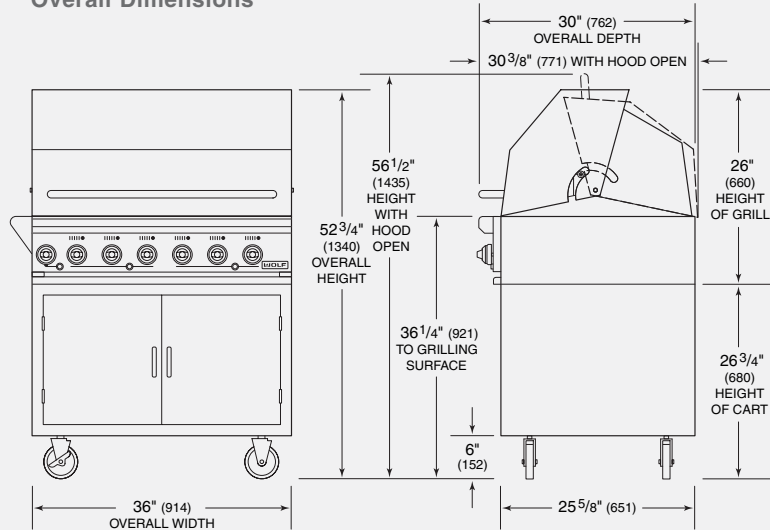

Model BBQ36C shown.

36" Outdoor Gas Grill

Overall Dimensions

Model BBQ36C shown.
Unit dimensions may vary by $\pm 1/8$ ".

Specifications

Exterior Finish	Classic Stainless Steel
Overall Width	36"
Overall Height	
(BI) Models	26"
(C) Models	52 ^{3/4} "
Overall Depth	30"
Combustible Enclosure	
Opening Width	38 ^{1/4} "
Opening Depth	27 ^{3/4} "
Non-Combustible Enclosure	
Opening Width	36 ^{1/4} "
Opening Depth	26 ^{3/4} "
Electrical Requirements	110/120 V AC 60 Hz, 15 amp circuit
Power Cord	9' cord with grounded plug
Shipping Weight	340–460 lbs