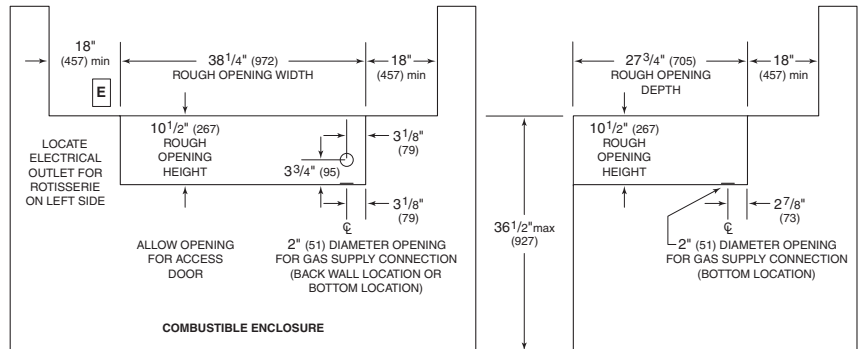

Model BBQ36C shown.

36" Outdoor Gas Grill

Overall Dimensions

Model BBQ36C shown.
Unit dimensions may vary by $\pm 1/8$ ".

Specifications

Exterior Finish	Classic Stainless Steel
Overall Width	36"
Overall Height	
(BI) Models	26"
(C) Models	52 ^{3/4} "
Overall Depth	30"
Combustible Enclosure	
Opening Width	38 ^{1/4} "
Opening Depth	27 ^{3/4} "
Non-Combustible Enclosure	
Opening Width	36 ^{1/4} "
Opening Depth	26 ^{3/4} "
Electrical Requirements	110/120 V AC 60 Hz, 15 amp circuit
Power Cord	9' cord with grounded plug
Shipping Weight	340–460 lbs

Installation Specifications—Built-In (BI) Models

Combustible Enclosure

NOTE: Dimensions include insulated liner.

Non-Combustible Enclosure

Installation Notes

The Wolf outdoor gas grill is designed for easy placement into a built-in enclosure. Be sure to maintain the minimum clearances shown in the illustrations.

Complete installation specifications can be found on our website, wolfappliance.com.

Dimensions in parentheses are in millimeters unless otherwise specified.