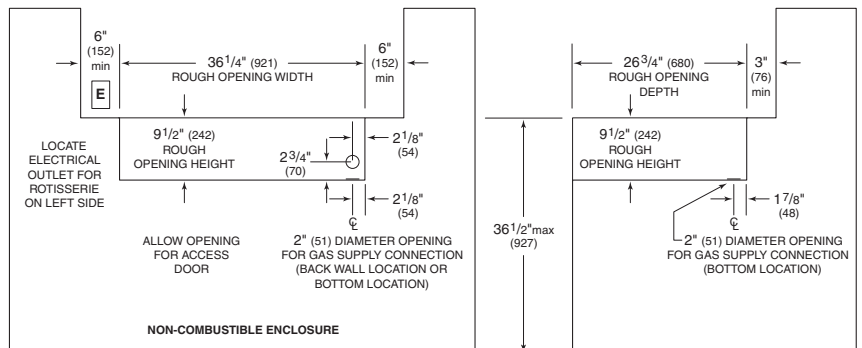

Non-Combustible Enclosure

Installation Notes

The Wolf outdoor gas grill is designed for easy placement into a built-in enclosure. Be sure to maintain the minimum clearances shown in the illustrations.

Complete installation specifications can be found on our website, wolfappliance.com.

Dimensions in parentheses are in millimeters unless otherwise specified.