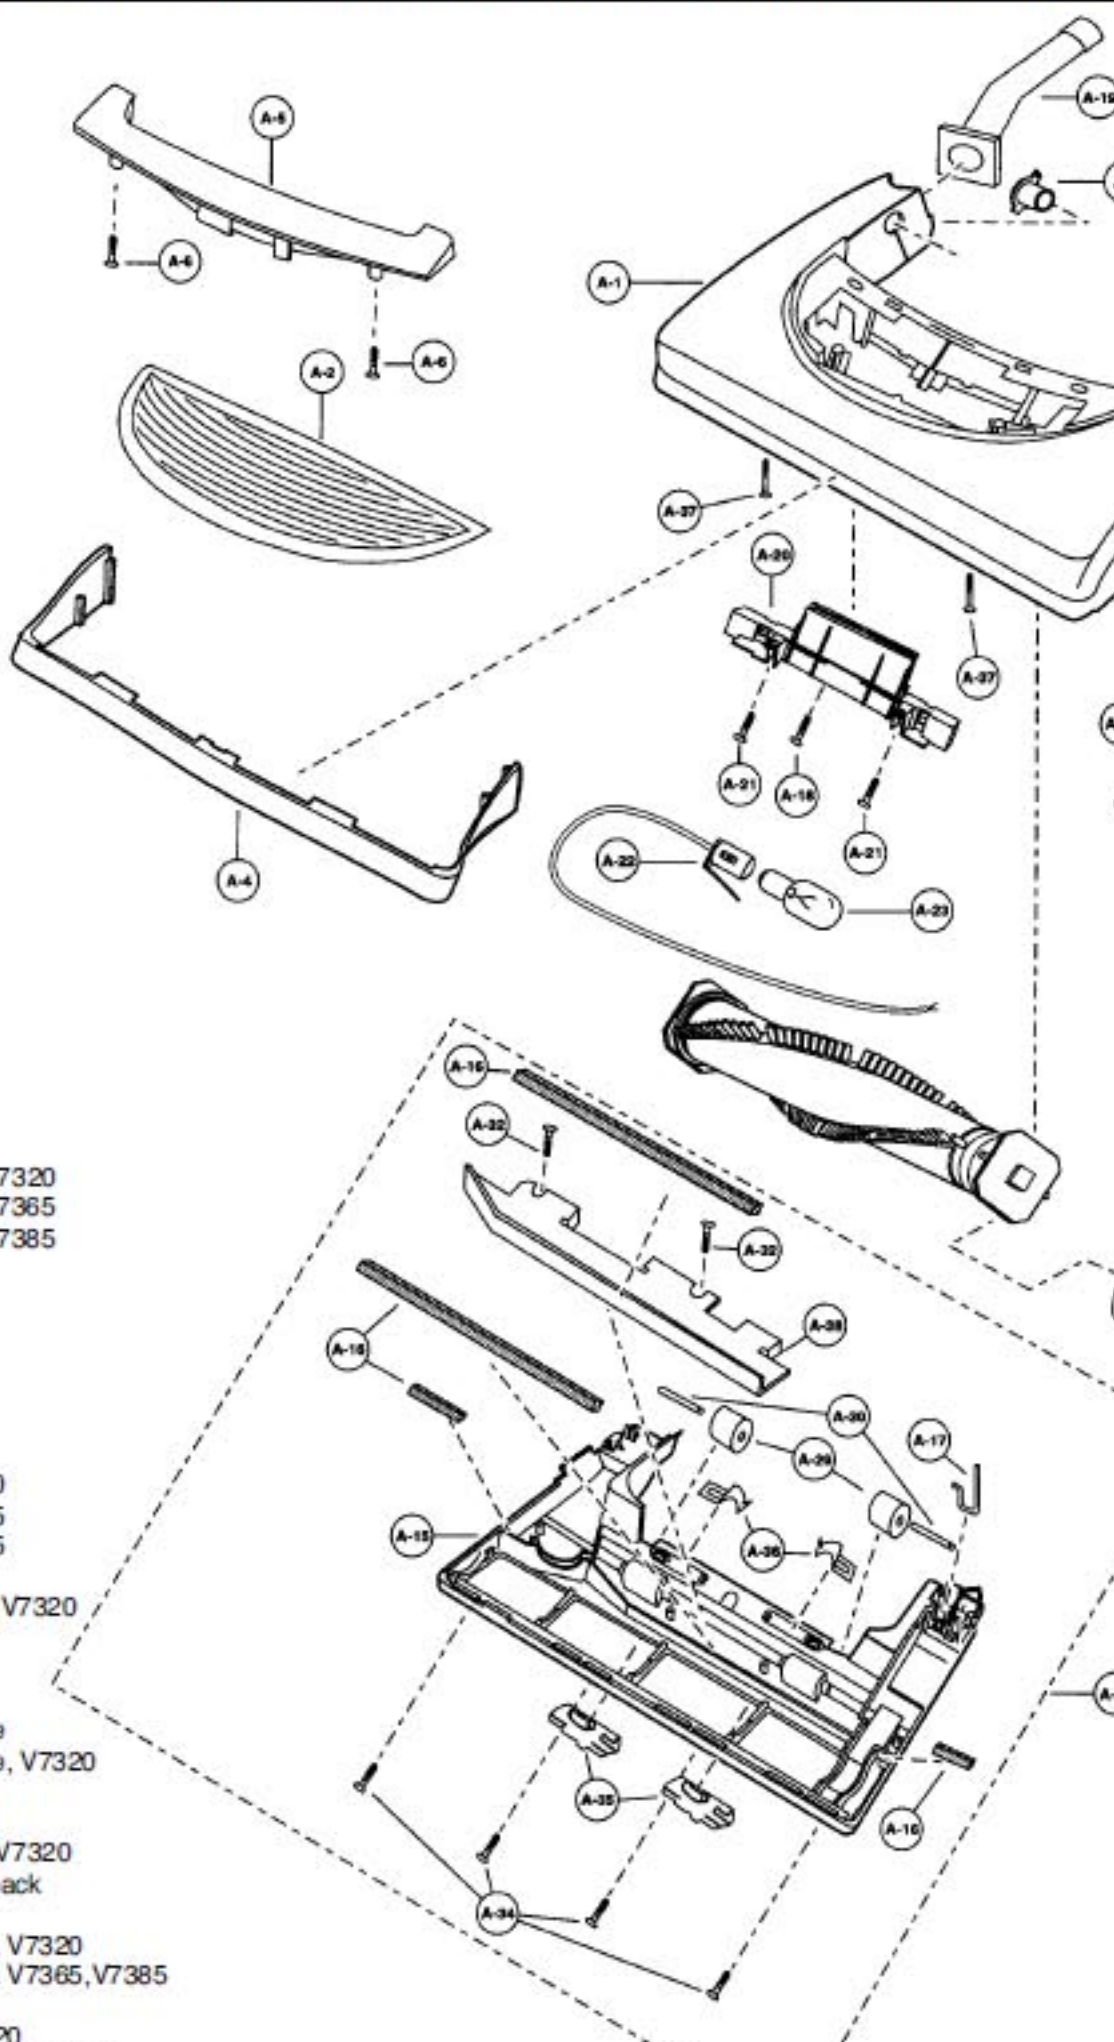

This Owner's Manual is provided and hosted by [Appliance Factory Parts](#).

PANASONIC V7365 Owner's Manual

[Shop genuine replacement parts for PANASONIC
V7365](#)

Nozzle Housing

[Find Your PANASONIC Vacuum Cleaner Parts - Select From 605 Models](#)

----- Manual continues below -----

Models: MC-V7320, MC-V7347, MC-V7357, MC-V7365, MC-V7367, MC-V7377, M

Nozzle Housing

- | | | | | |
|----|-------|---------|-------|---------------------------------------------------|
| 1 | | P-8920 | | Nozzle Housing |
| 1 | | P-10112 | | Nozzle Housing, V7320 |
| 1 | | P-11025 | | Nozzle Housing, V7365 |
| 1 | | P-10446 | | Nozzle Housing, V7385 |
| 2 | | P-9854 | | Window |
| 3 | | P-2500 | | Shaft, plastic |
| 4 | | P-9855 | | Furniture Guard |
| 4 | | P-10351 | | Furniture Guard,
V7365, V7385,
V7367, V7377 |
| 5 | | P-8921 | | Light Cover |
| 5 | | P-9879 | | Light Cover, V7320 |
| 5 | | P-9918 | | Light Cover, V7365 |
| 5 | | P-9879 | | Light Cover, V7385 |
| 6 | | P-8172 | | Screw, light cover |
| 6 | | P-42092 | | Screw, light cover, V7320 |
| 7 | | P-9878 | | Frame |
| 8 | | P-9857 | | Spring, pedal |
| 9 | | P-513 | | Shaft, pedal |
| 10 | | N/A | | Screw, pedal/frame |
| 10 | | P-4104 | | Screw, pedal/frame, V7320 |
| 11 | | P-4720 | | Pedal, black |
| 12 | | P-10207 | | Cover, foot pedal |
| 12 | | P-9880 | | Cover, foot pedal, V7320 |
| 13 | | P-V270B | | Belt, type UB8, 2 pack |
| 14 | | P-8922 | | Bottom Plate Assy |
| 14 | | P-9881 | | Bottom Plate Assy, V7320 |
| 14 | | P-9764 | | Bottom Plate Assy, V7365, V7385 |
| 15 | | P-8923 | | Bottom Plate |
| 15 | | P-5964 | | Bottom Plate, V7320 |