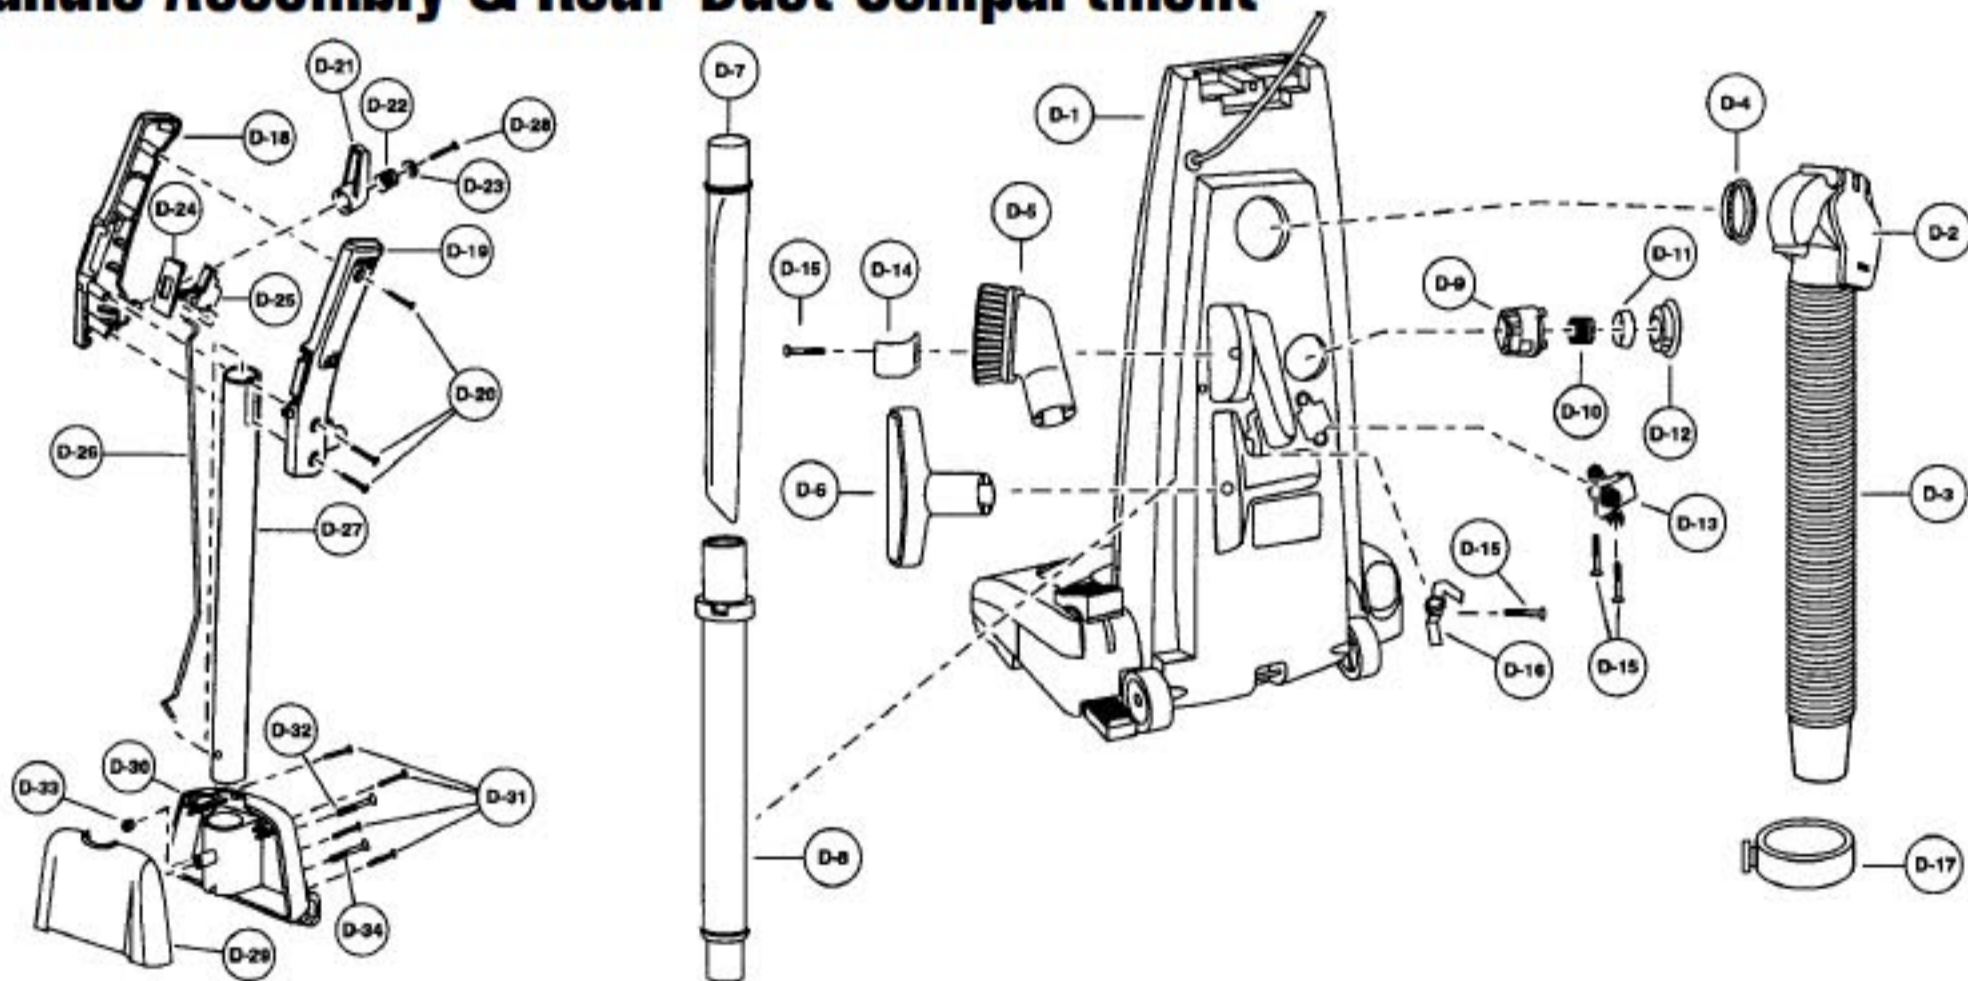

Handle Assembly & Rear Dust Compartment

1 ... N/A	Dust Compartment, V7320	10 ... P-7089	Protector Spring	25 ... P-9938	Knob, switch, V7385
1 ... P-8929	Dust Compartment, V7347, V7357	11 ... P-6096	Protector	26 ... P-7554	Lever, handle, V7347/57/67/77
1 ... P-10361	Dust Compartment, V7365	12 ... P-1806	Protector Spring	27 ... P-8932	Handle, V7347, V7357
1 ... P-40507	Dust Compartment, V7367, V7377	13 ... N/A	Hose Ring Mount, V7320	27 ... P-10404	Handle, V7367, V7377
1 ... P-11027	Dust Compartment, V7385	13 ... P-98112	Hose Ring Mount, V7347, V7357	28 ... P-8172	Screw, cord hook, V7347/57/67/77
2 ... P-8972	Cover, suction inlet	14 ... P-9896	Wand Holder	29 ... P-8933	Handle Cover, front, V7347/57/67/77
3 ... P-8179	Hose	P-10403	Hose Holder, V7367, V7377	30 ... P-8934	Handle Cover, rear, V7347/57/67/77
3 ... P-0648	Hose, V7320	15 ... P-6140	Screw	31 ... P-8172	Screw, handle cover, V7347/57/67/77
3 ... P-10436	Hose, V7367, V7367, V7385	16 ... P-9897	Holder, dusting brush	32 ... P-7301	Screw, handle, V7347/57/67/77
4 ... P-9894	Packing, suction inlet	17 ... P-9873	Hose Ring	33 ... P-2117	Nut, handle screw, V7347/57/67/77
5 ... P-6088	Dusting Brush	18 ... P-9817	Handle Grip, right, V7347/57/67/77	34 ... P-9907	Screw, handle assy, V7347/57/67/77
6 ... P-6620	Upholstery Tool	19 ... P-9818	Handle Grip, left, V7347/57/67/77		
7 ... P-6069	Crevice Tool	20 ... P-8172	Screw, grip, V7347/57/67/77		
8 ... P-9895	Telescoping Wand, V7320	21 ... P-9819	Cord Hook, upper, V7347/57/67/77		
8 ... P-8931	Telescoping Wand, V7347, V7357	22 ... P-7670	Spring, cord hook, V7347/57/67/77		
8 ... P-8180	Telescoping Wand, tabs, V7365, V7367, V7377, V7385	23 ... P-587	Washer, cord hook, V7347/57/67/77		
9 ... P-6806	Protector Case	24 ... P-9820	Window, switch, V7347/57/67/77		
		25 ... P-9821	Knob, switch, V7347/57/67/77		

HANDLE ASSEMBLY FOR V7320, V7365, V7385

P-000286	Handle Assembly, V7320
P-10362	Handle Assembly, V7365
P-9937	Handle Assembly, V7385
P-7035	Cord Hook, upper
P-6907	Knob, switch, V7320
P-9907	Knob, switch, V7365, V7385