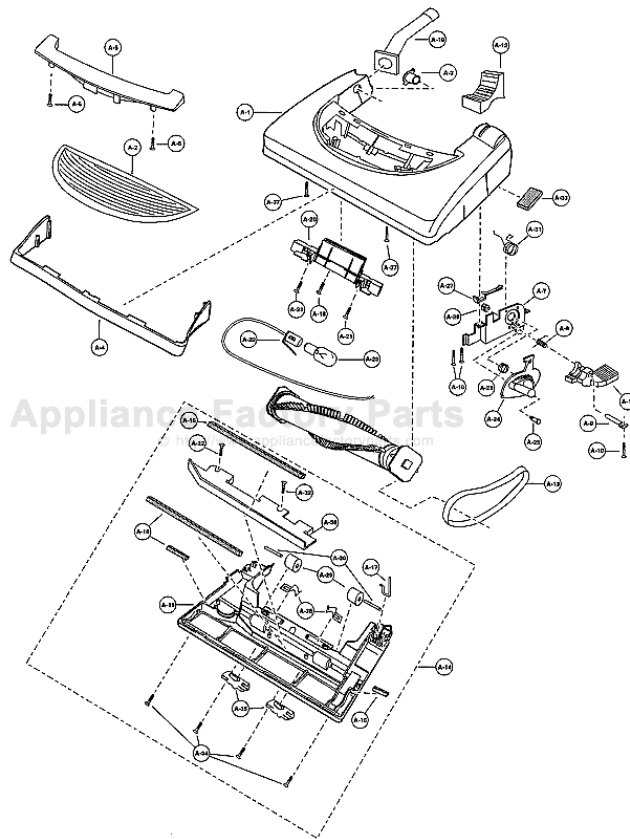

Nozzle Housing

[Find Your PANASONIC Vacuum Cleaner Parts - Select From 605 Models](#)

----- Manual continues below -----