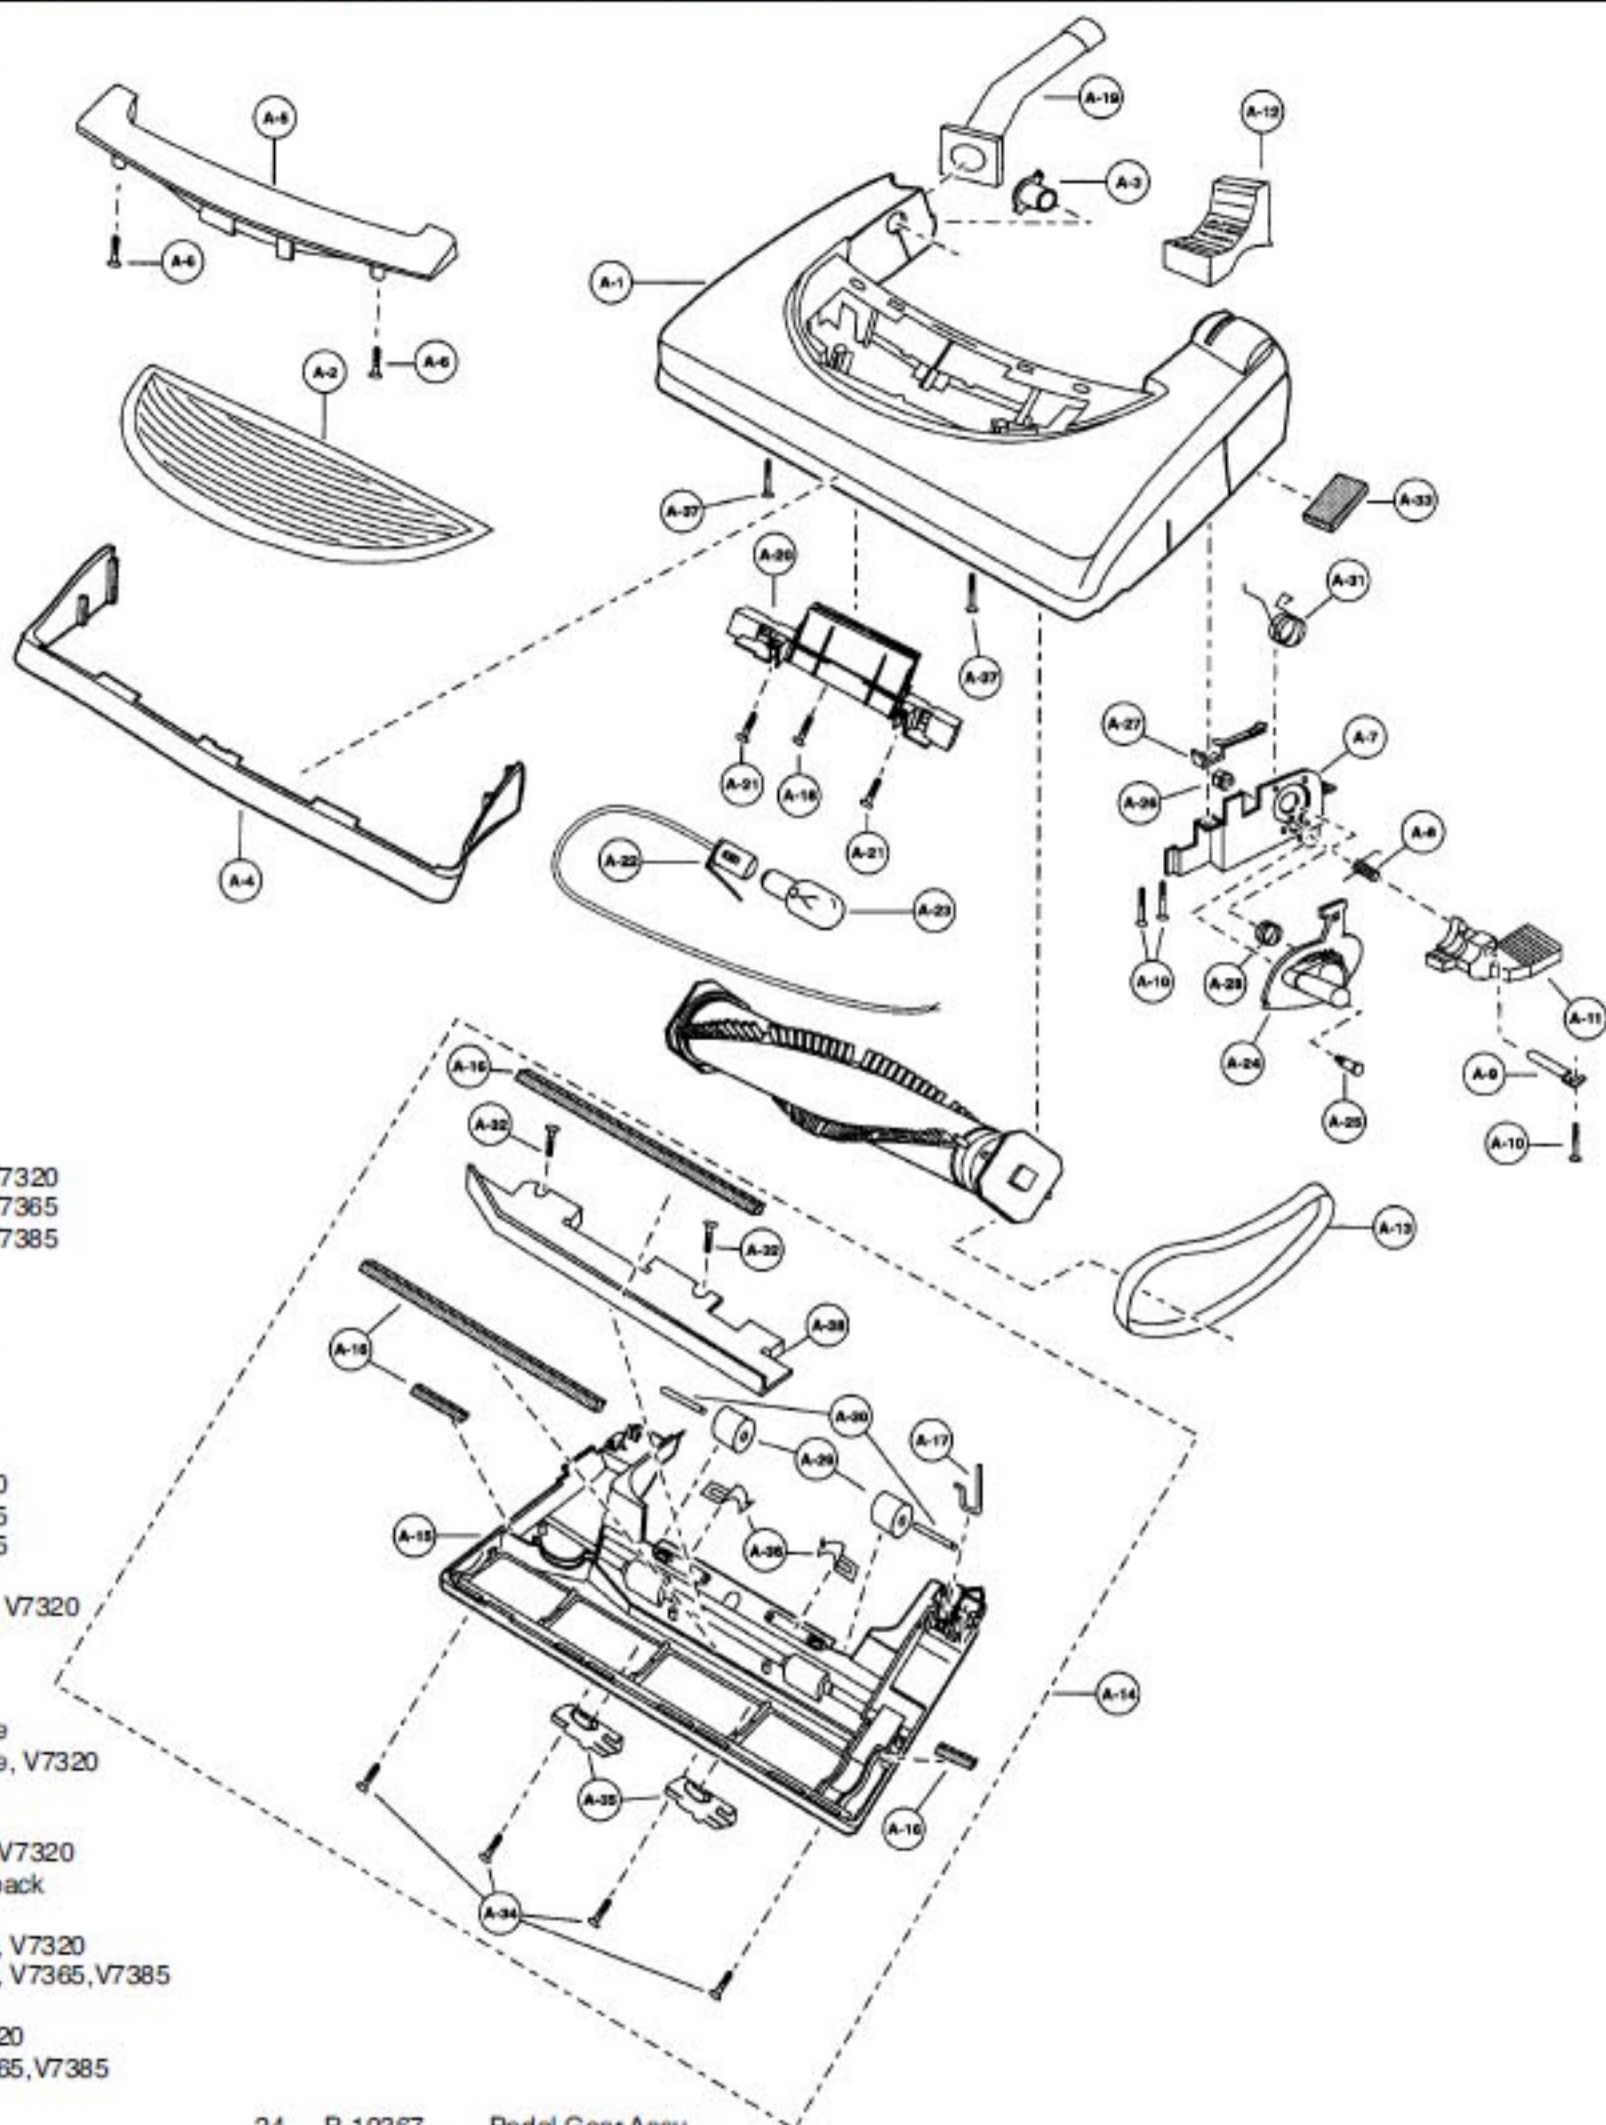

Models: MC-V7320, MC-V7347, MC-V7357, MC-V7365, MC-V7367, MC-V7377, MC-V7385

Nozzle Housing

- 1 ... P-8920 ..... Nozzle Housing
- 1 ... P-10112 ..... Nozzle Housing, V7320
- 1 ... P-11025 ..... Nozzle Housing, V7365
- 1 ... P-10446 ..... Nozzle Housing, V7385
- 2 ... P-9854 ..... Window
- 3 ... P-2500 ..... Shaft, plastic
- 4 ... P-9855 ..... Furniture Guard
- 4 ... P-10351 ..... Furniture Guard, V7365, V7385, V7367, V7377
- 5 ... P-8921 ..... Light Cover
- 5 ... P-9879 ..... Light Cover, V7320
- 5 ... P-9918 ..... Light Cover, V7365
- 5 ... P-9879 ..... Light Cover, V7385
- 6 ... P-8172 ..... Screw, light cover
- 6 ... P-42092 ..... Screw, light cover, V7320
- 7 ... P-9878 ..... Frame
- 8 ... P-9857 ..... Spring, pedal
- 9 ... P-513 ..... Shaft, pedal
- 10 ... N/A ..... Screw, pedal/frame
- 10 ... P-4104 ..... Screw, pedal/frame, V7320
- 11 ... P-4720 ..... Pedal, black
- 12 ... P-10207 ..... Cover, foot pedal
- 12 ... P-9880 ..... Cover, foot pedal, V7320
- 13 ... P-V270B ..... Belt, type UB8, 2 pack
- 14 ... P-8922 ..... Bottom Plate Assy
- 14 ... P-9881 ..... Bottom Plate Assy, V7320
- 14 ... P-9764 ..... Bottom Plate Assy, V7365, V7385
- 15 ... P-8923 ..... Bottom Plate
- 15 ... P-5964 ..... Bottom Plate, V7320
- 15 ... P-9765 ..... Bottom Plate, V7365, V7385
- 16 ... P-9860 ..... Packing
- 17 ... P-9861 ..... Belt Cover
- 18 ... P-6800 ..... Screw, slider support
- 19 ... P-10108 ..... Nozzle Pipe
- 19 ... P-00121 ..... Nozzle Pipe, V7320
- 19 ... P-9862 ..... Nozzle Hose, short, V7365, V7385, V7367, V7377
- 20 ... P-9863 ..... Slider Support
- 20 ... P-10353 ..... Slider Support, V7365, V7385, V7367, V7377
- 21 ... P-6140 ..... Screw, slider support
- 22 ... P-9367 ..... Socket, bulb
- 23 ... P-2810 ..... Bulb

- 24 ... P-10367 ..... Pedal Gear Assy
- 24 ... P-9883 ..... Foot Pedal Gear, V7320
- 25 ... P-9884 ..... Shoulder Screw
- 26 ... P-9885 ..... Nut/Lock Washer
- 27 ... N/A ..... Spring, foot gear pedal
- 27 ... P-9886 ..... Spring, foot gear pedal, V7320
- 28 ... P-9887 ..... Spring, pedal gear assy
- 29 ... P-9888 ..... Wheel
- 30 ... P-9889 ..... Shaft, wheel
- 31 ... P-02184 ..... Spring, shifter return
- 32 ... P-6140 ..... Screw, bottom plate
- 32 ... P-98104 ..... Screw, bottom plate, V7348

- 33 ... P-98103 ..... Packing, nozzle
- 34 ... P-98104 ..... Screw, metal bottom plate
- 35 ... P-2444 ..... Latch, bottom plate
- 36 ... P-9846 ..... Spring, stop latch
- 37 ... P-683 ..... Screw, nozzle housing, latch
- 38 ... P-9766 ..... Body, lower plate
- P-10367 ..... Belt Gear Kit, V7320