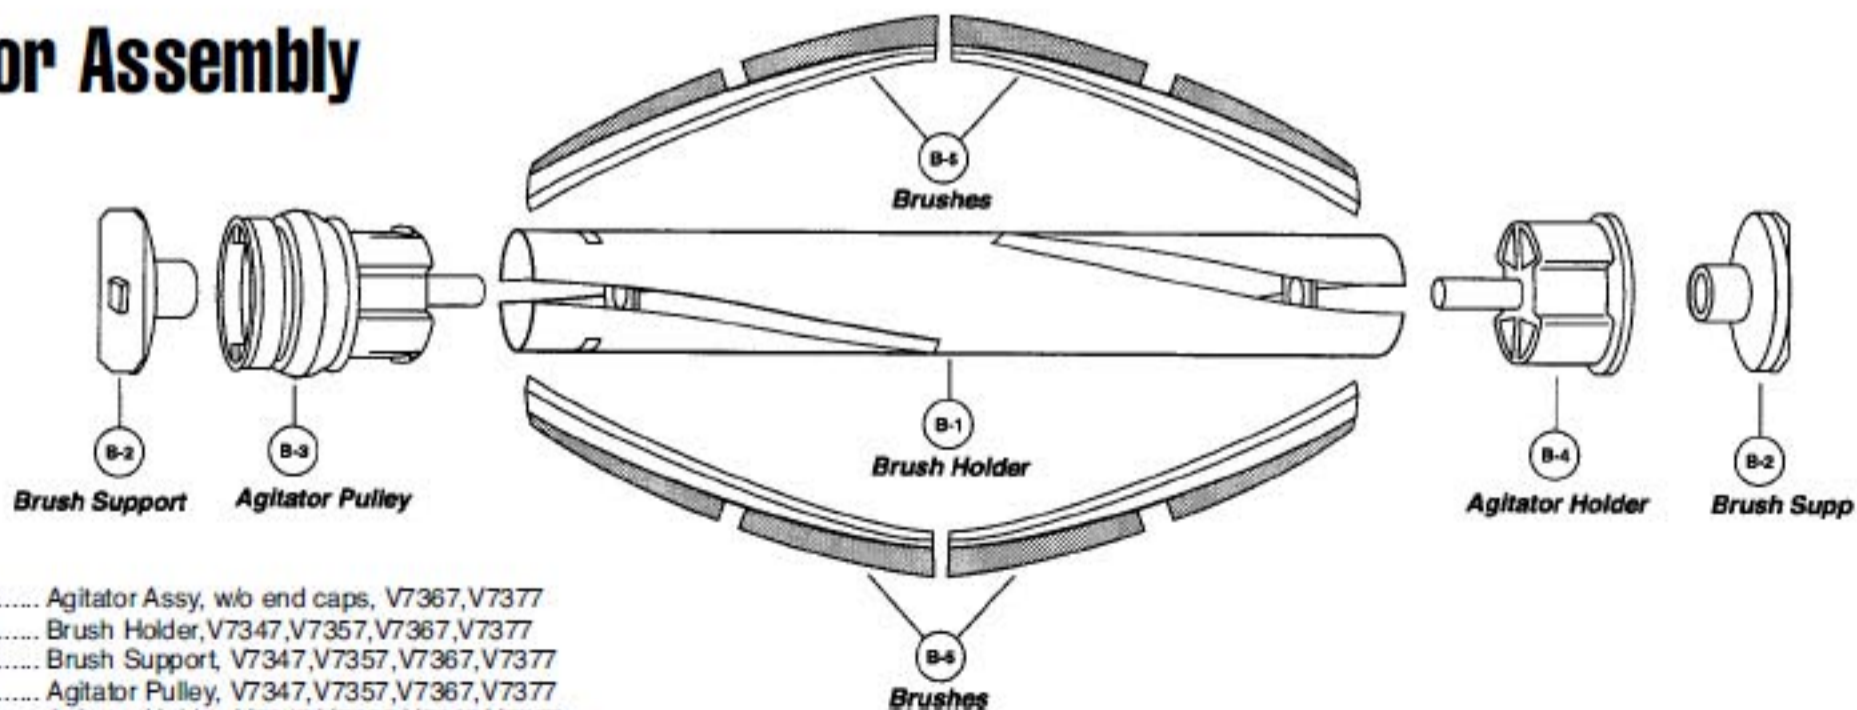

Agitator Assembly

	P-10395 ..... Agitator Assy, w/o end caps, V7367, V7377
1	P-98105 ..... Brush Holder, V7347, V7357, V7367, V7377
2	P-9906 ..... Brush Support, V7347, V7357, V7367, V7377
3	P-8924 ..... Agitator Pulley, V7347, V7357, V7367, V7377
4	P-110113 ..... Agitator Holder, V7347, V7357, V7367, V7377
5	P-110114 ..... Brush Strips (4), V7347, V7357, V7367, V7377

AGITATOR PARTS FOR V7320, V7365, V7385

P-9864	..... Agitator Unit, V7320
P-9767	..... Agitator Unit, V7365, V7385
P-7095	..... End Cap (brush support)
P-0030	..... Washer