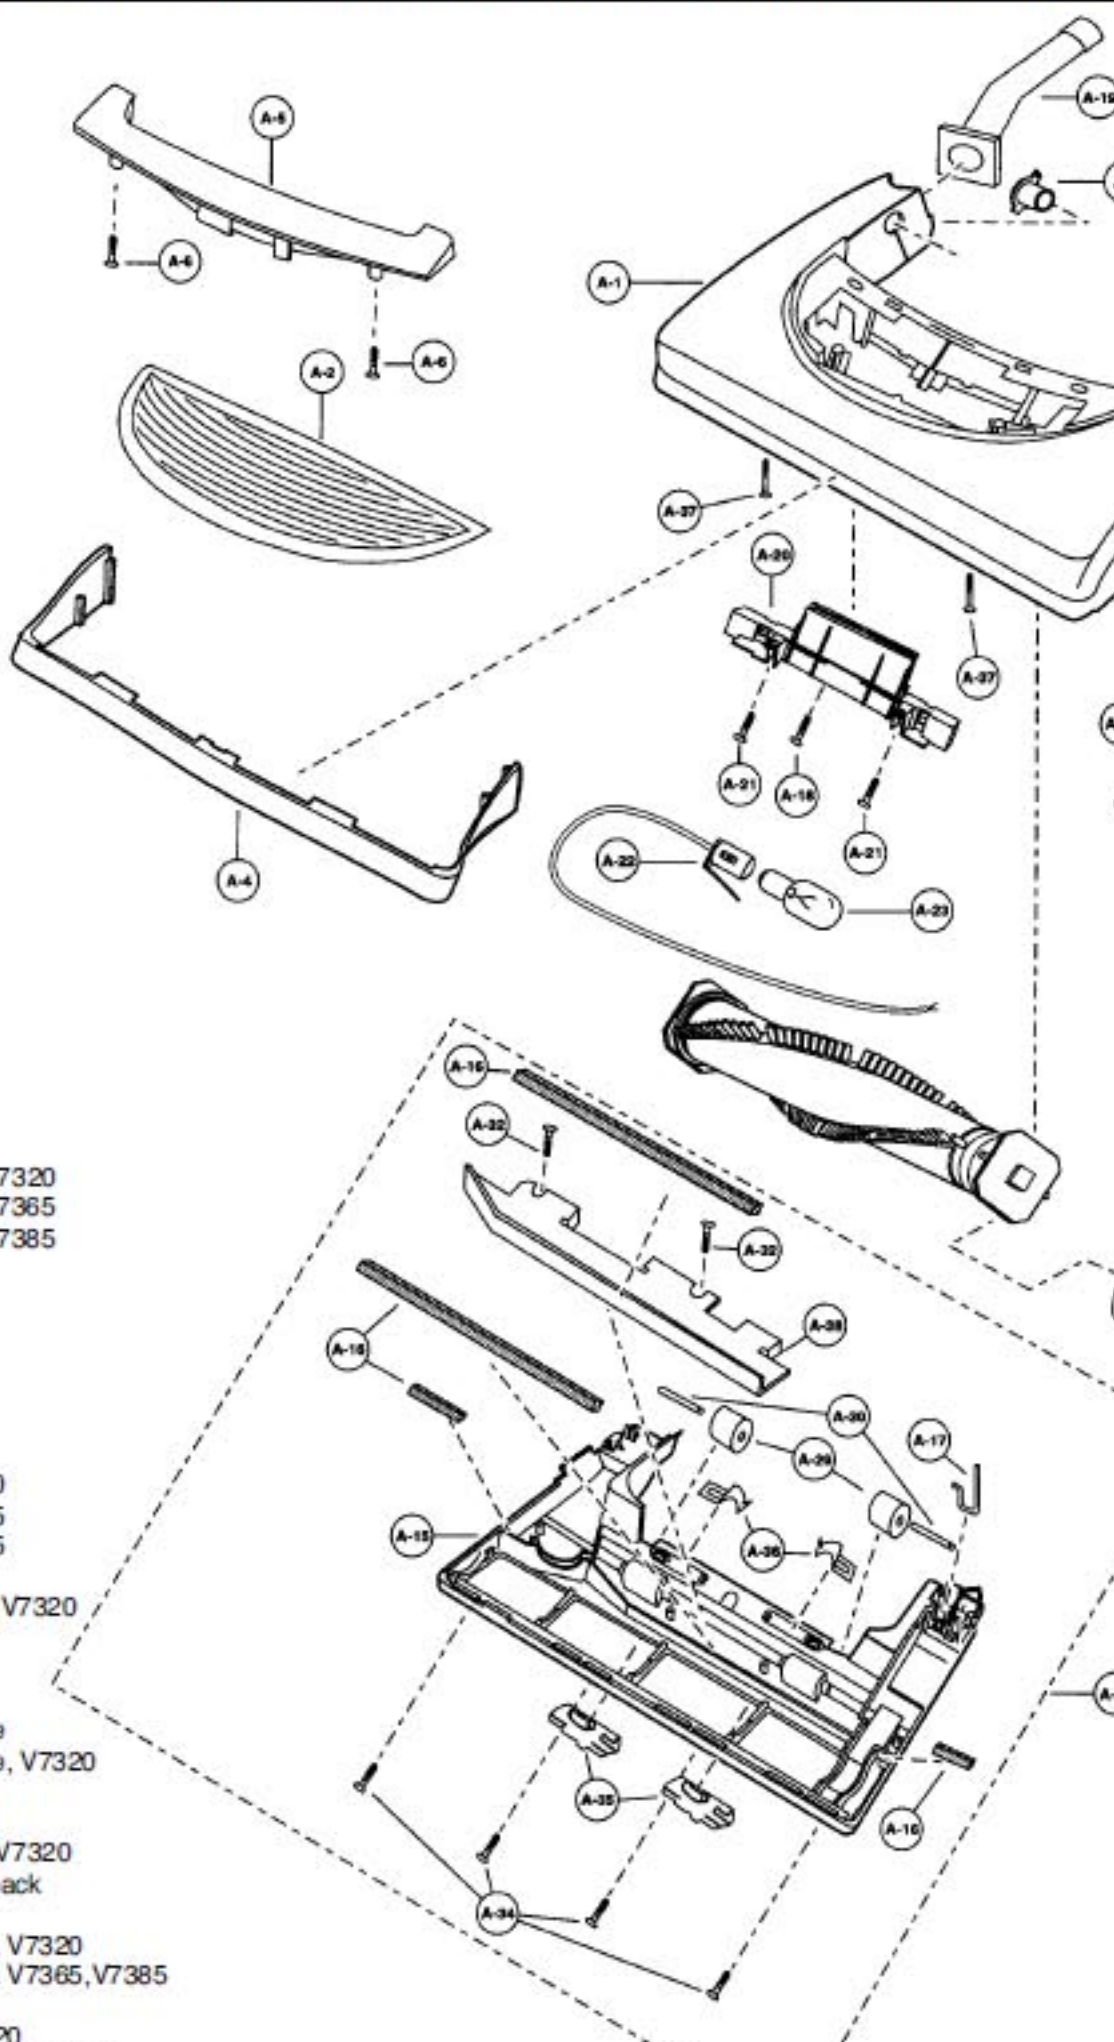

This Owner's Manual is provided and hosted by [Appliance Factory Parts](#).

PANASONIC V7377 Owner's Manual

[Shop genuine replacement parts for PANASONIC
V7377](#)

Nozzle Housing

[Find Your PANASONIC Vacuum Cleaner Parts - Select From 605 Models](#)

----- Manual continues below -----

Models: MC-V7320, MC-V7347, MC-V7357, MC-V7365, MC-V7367, MC-V7377, M

Nozzle Housing

- | | | | | |
|----|-------|---------|-------|---------------------------------------------------|
| 1 | | P-8920 | | Nozzle Housing |
| 1 | | P-10112 | | Nozzle Housing, V7320 |
| 1 | | P-11025 | | Nozzle Housing, V7365 |
| 1 | | P-10446 | | Nozzle Housing, V7385 |
| 2 | | P-9854 | | Window |
| 3 | | P-2500 | | Shaft, plastic |
| 4 | | P-9855 | | Furniture Guard |
| 4 | | P-10351 | | Furniture Guard,
V7365, V7385,
V7367, V7377 |
| 5 | | P-8921 | | Light Cover |
| 5 | | P-9879 | | Light Cover, V7320 |
| 5 | | P-9918 | | Light Cover, V7365 |
| 5 | | P-9879 | | Light Cover, V7385 |
| 6 | | P-8172 | | Screw, light cover |
| 6 | | P-42092 | | Screw, light cover, V7320 |
| 7 | | P-9878 | | Frame |
| 8 | | P-9857 | | Spring, pedal |
| 9 | | P-513 | | Shaft, pedal |
| 10 | | N/A | | Screw, pedal/frame |
| 10 | | P-4104 | | Screw, pedal/frame, V7320 |
| 11 | | P-4720 | | Pedal, black |
| 12 | | P-10207 | | Cover, foot pedal |
| 12 | | P-9880 | | Cover, foot pedal, V7320 |
| 13 | | P-V270B | | Belt, type UB8, 2 pack |
| 14 | | P-8922 | | Bottom Plate Assy |
| 14 | | P-9881 | | Bottom Plate Assy, V7320 |
| 14 | | P-9764 | | Bottom Plate Assy, V7365, V7385 |
| 15 | | P-8923 | | Bottom Plate |
| 15 | | P-5964 | | Bottom Plate, V7320 |