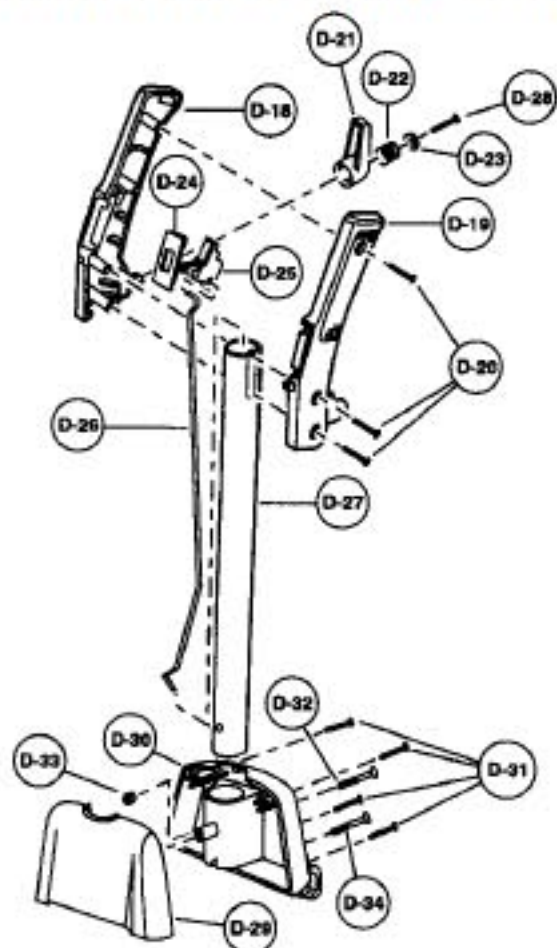

Handle Assembly & Rear Dust Compartment

1 ... N/A	Dust Compartment, V7320	10 ... P-7089	Protector Spring	25 ... P-9938
1 ... P-8929	Dust Compartment, V7347, V7357	11 ... P-6096	Protector	26 ... P-7554
1 ... P-10361	Dust Compartment, V7365	12 ... P-1806	Protector Spring	27 ... P-8932
1 ... P-10361	Dust Compartment, V7385			27 ... P-10361