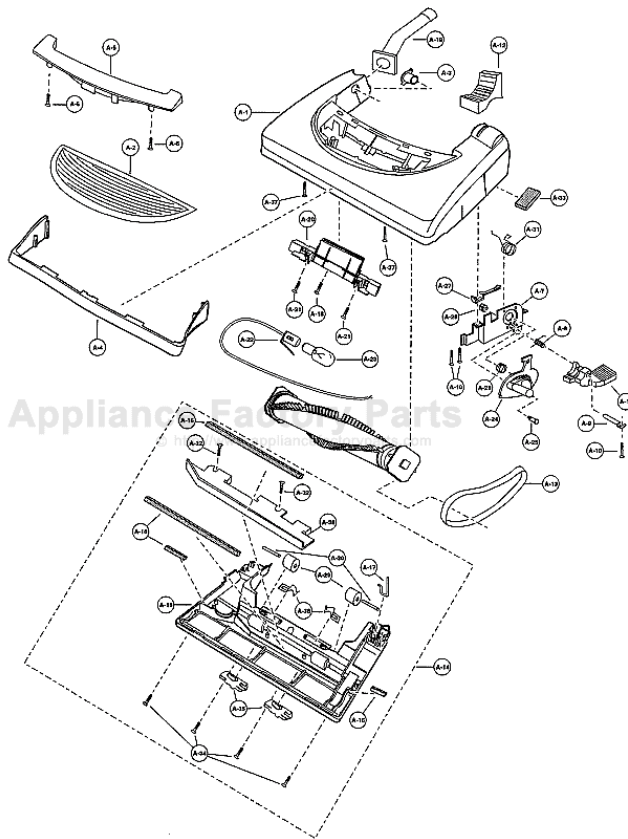

This Owner's Manual is provided and hosted by [Appliance Factory Parts](#).

PANASONIC V7377 Owner's Manual

[Shop genuine replacement parts for PANASONIC
V7377](#)

Nozzle Housing

[Find Your PANASONIC Vacuum Cleaner Parts - Select From 605 Models](#)

----- Manual continues below -----

Models: MC-V7320, MC-V7347, MC-V7357, MC-V7365, MC-V7367, MC-V7377, M

Nozzle Housing

- | | | | | |
|----|-------|---------|-------|---------------------------------------------------|
| 1 | | P-8920 | | Nozzle Housing |
| 1 | | P-10112 | | Nozzle Housing, V7320 |
| 1 | | P-11025 | | Nozzle Housing, V7365 |
| 1 | | P-10446 | | Nozzle Housing, V7385 |
| 2 | | P-9854 | | Window |
| 3 | | P-2500 | | Shaft, plastic |
| 4 | | P-9855 | | Furniture Guard |
| 4 | | P-10351 | | Furniture Guard,
V7365, V7385,
V7367, V7377 |
| 5 | | P-8921 | | Light Cover |
| 5 | | P-9879 | | Light Cover, V7320 |
| 5 | | P-9918 | | Light Cover, V7365 |
| 5 | | P-9879 | | Light Cover, V7385 |
| 6 | | P-8172 | | Screw, light cover |
| 6 | | P-42092 | | Screw, light cover, V7320 |
| 7 | | P-9878 | | Frame |
| 8 | | P-9857 | | Spring, pedal |
| 9 | | P-513 | | Shaft, pedal |
| 10 | | N/A | | Screw, pedal/frame |
| 10 | | P-4104 | | Screw, pedal/frame, V7320 |
| 11 | | P-4720 | | Pedal, black |
| 12 | | P-10207 | | Cover, foot pedal |
| 12 | | P-9880 | | Cover, foot pedal, V7320 |
| 13 | | P-V270B | | Belt, type UB8, 2 pack |
| 14 | | P-8922 | | Bottom Plate Assy |
| 14 | | P-9881 | | Bottom Plate Assy, V7320 |
| 14 | | P-9764 | | Bottom Plate Assy, V7365, V7385 |
| 15 | | P-8923 | | Bottom Plate |
| 15 | | P-5964 | | Bottom Plate, V7320 |