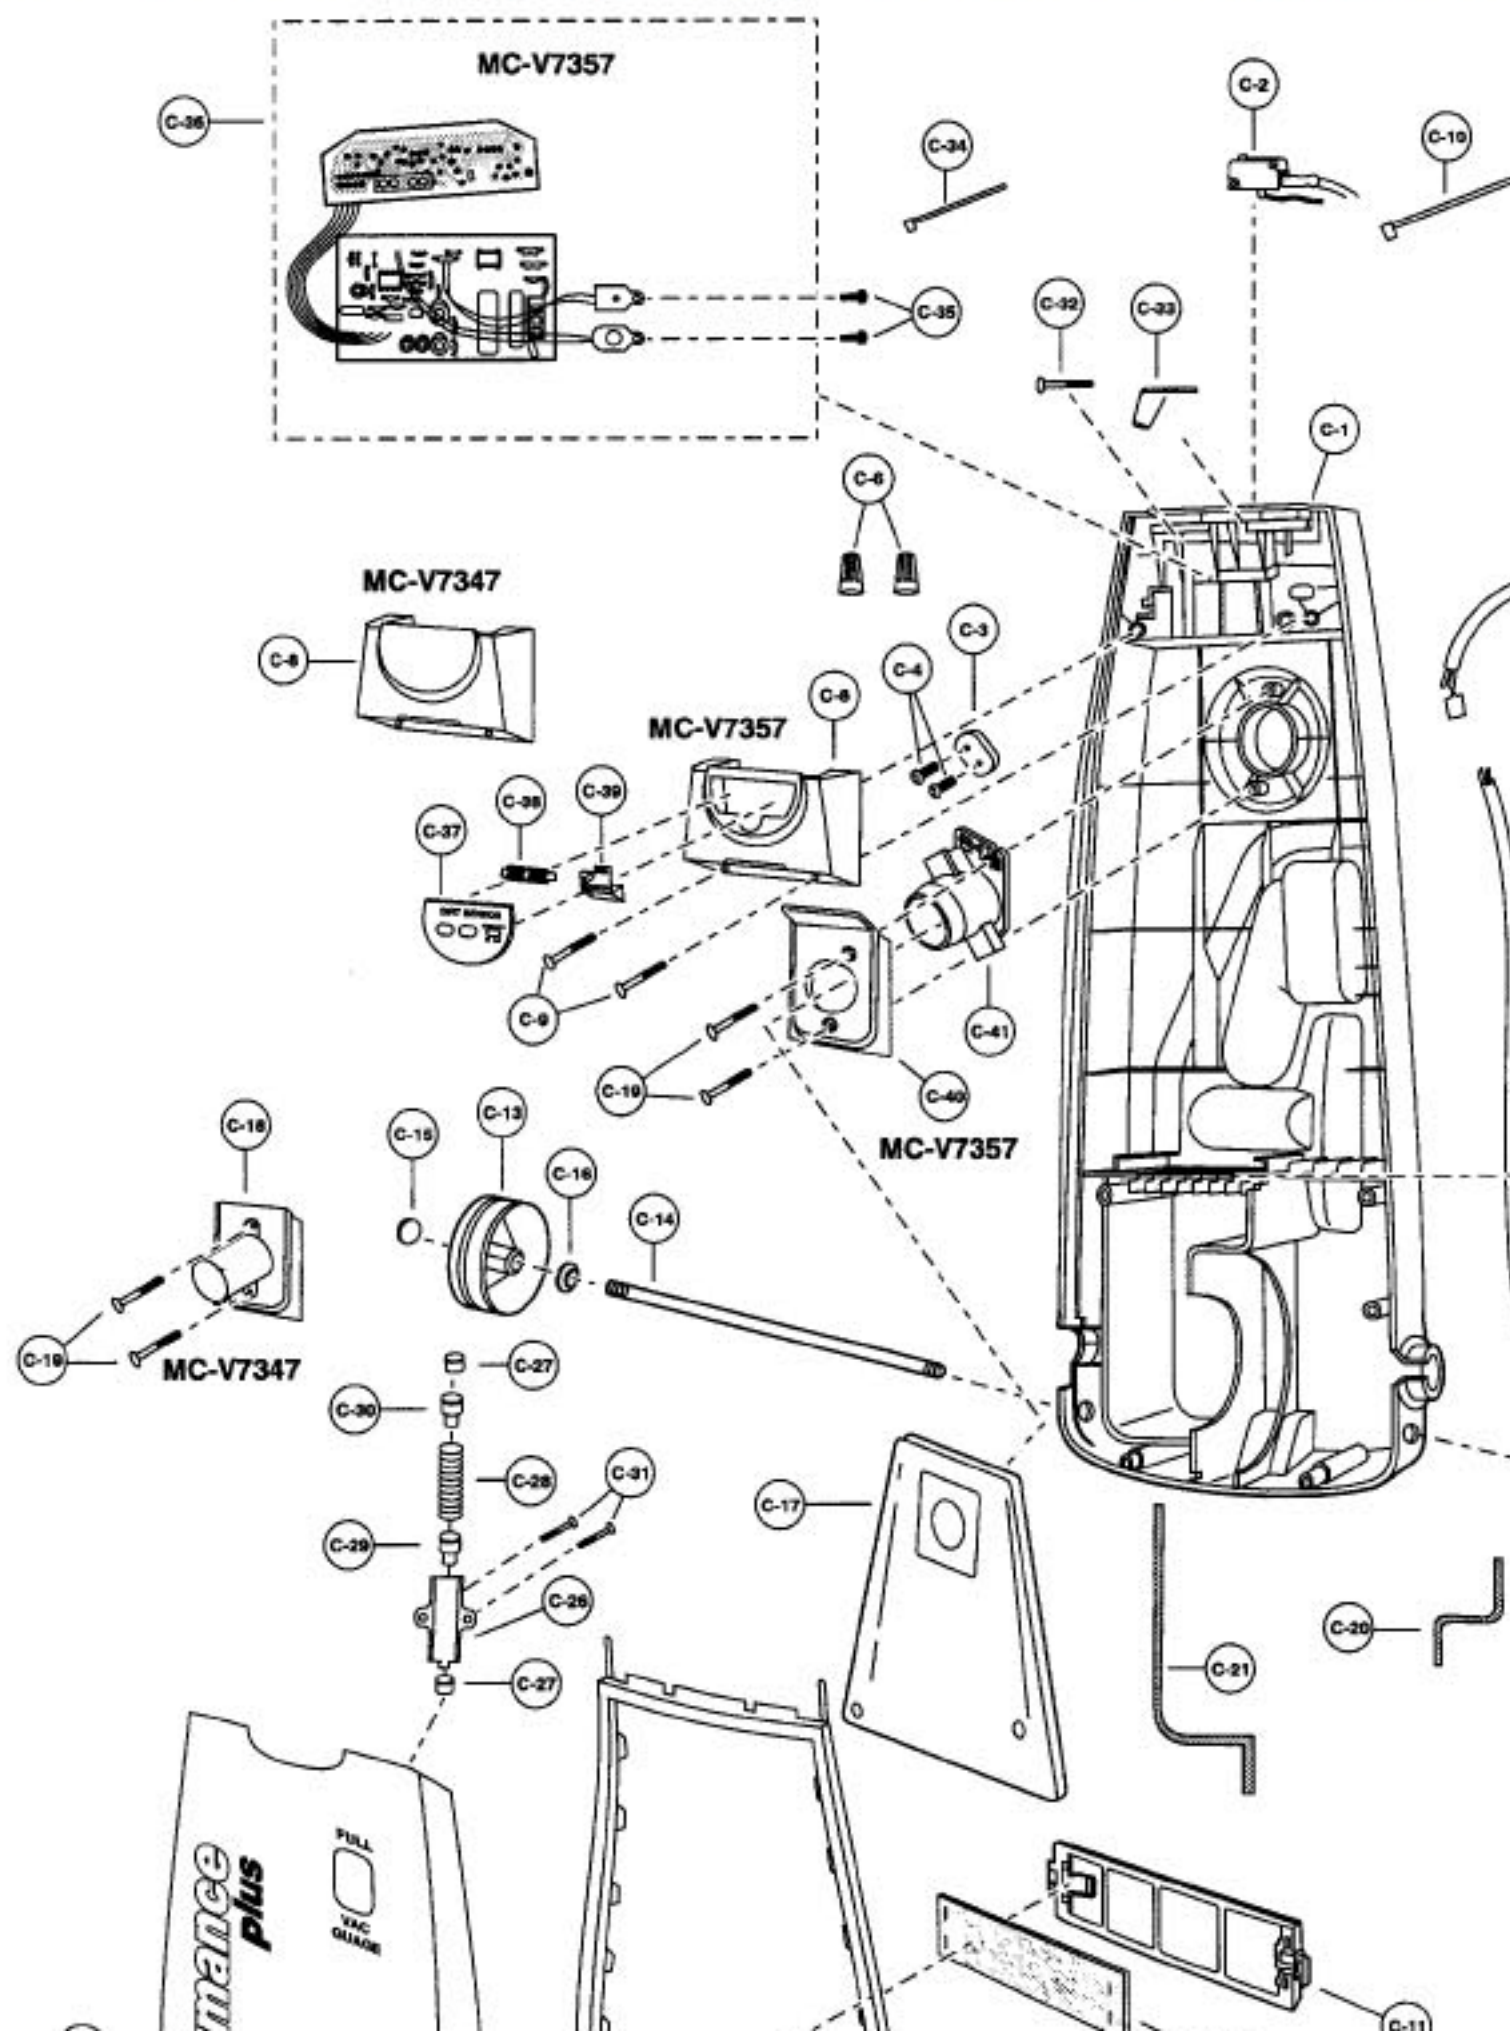

PANASONIC

V-

Models: MC-V7320, MC-V7347, MC-V7357, MC-V7365, MC-V7367, MC-V737