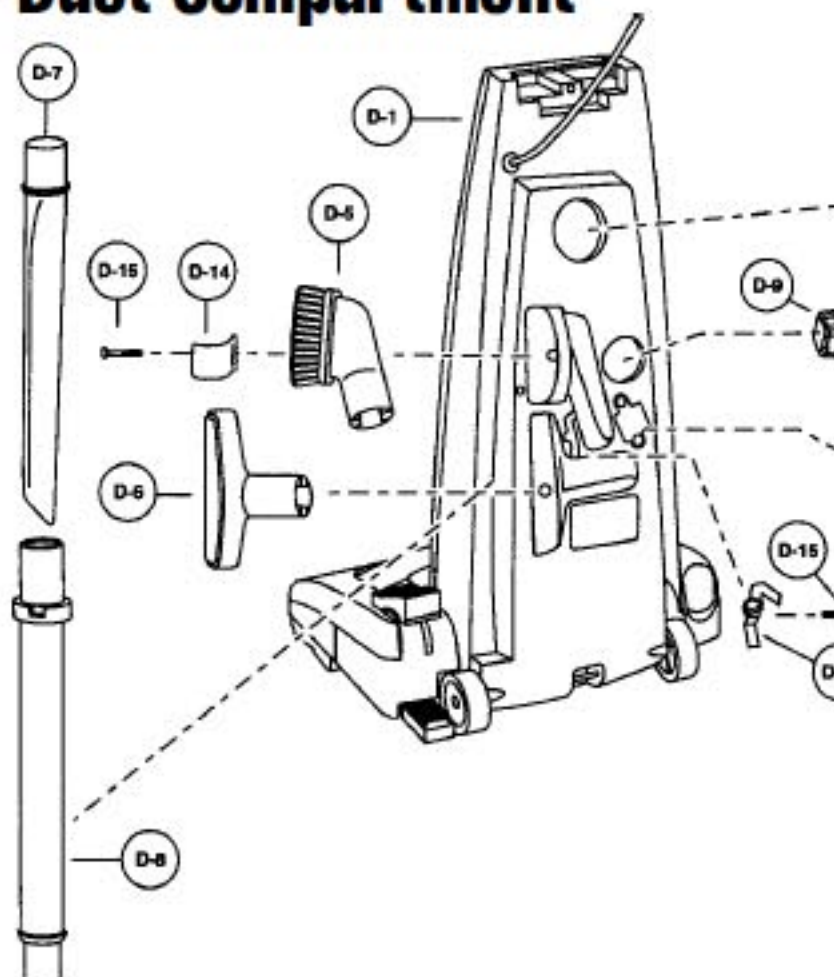

Handle Assembly & Rear Dust Compartment

1 ... N/A	Dust Compartment, V7320	10 ... P-7089	Protector Spring	25 ... P-9938
1 ... P-8929	Dust Compartment, V7347, V7357	11 ... P-6096	Protector	26 ... P-7554
1 ... P-10361	Dust Compartment, V7365	12 ... P-1806	Protector Spring	27 ... P-8932
1 ... P-10361	Dust Compartment, V7385			27 ... P-10361