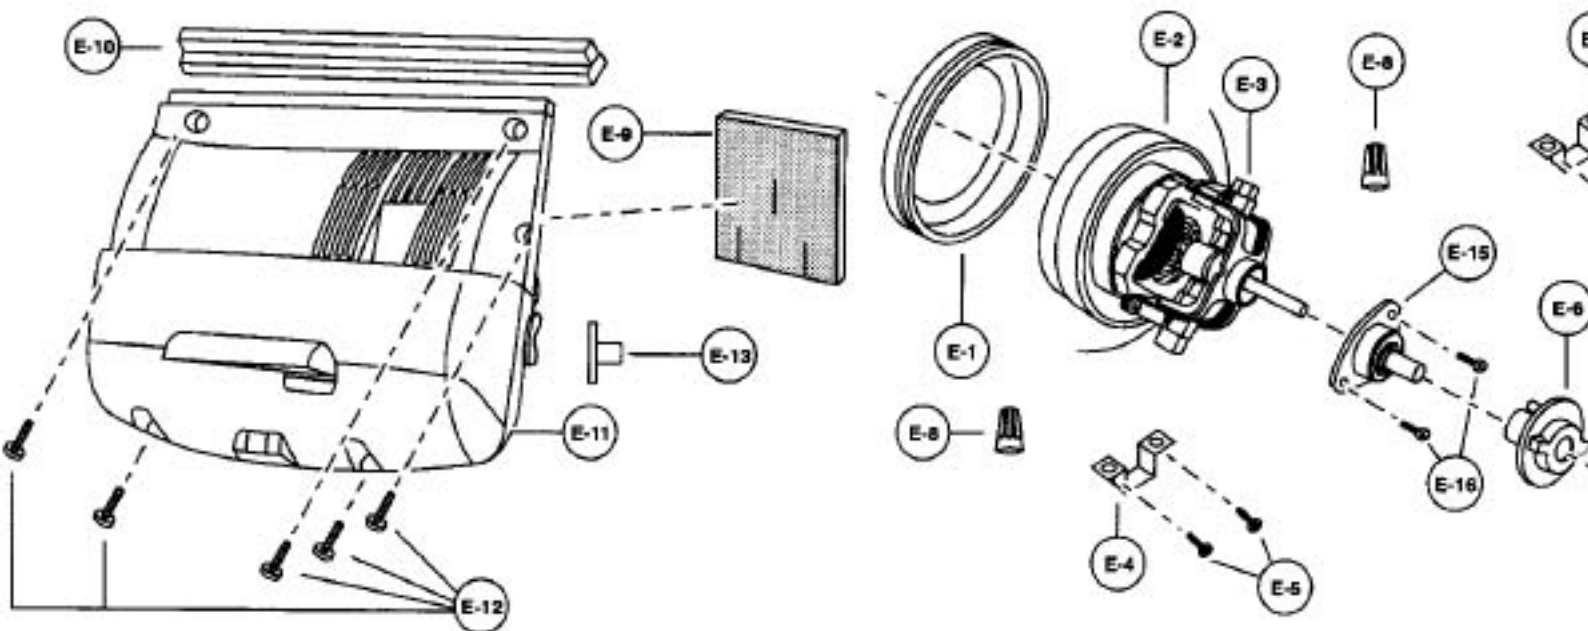

PANASONIC

V-

Models: MC-V7320, MC-V7347, MC-V7357, MC-V7365, MC-V7367, MC-V7377, MC-V7385

Motor Case & Motor