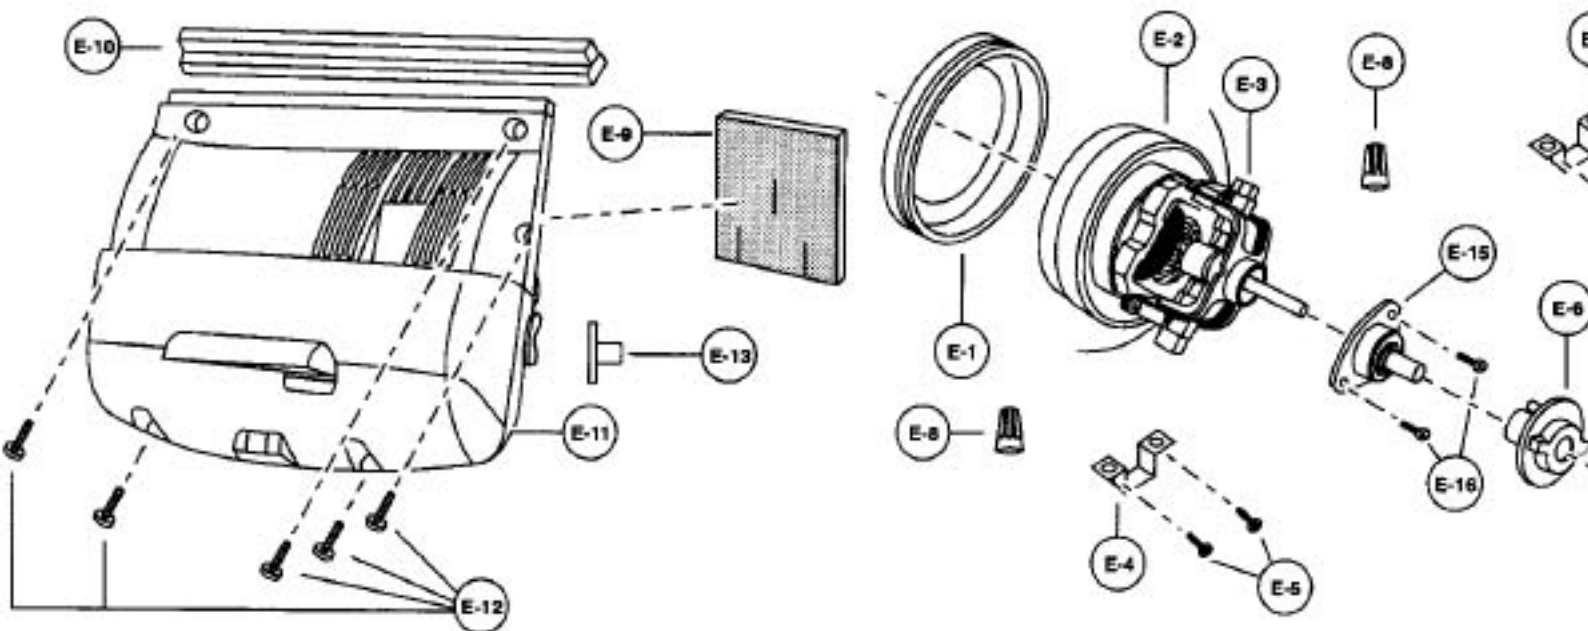

PANASONIC

V-

Models: MC-V7320, MC-V7347, MC-V7357, MC-V7365, MC-V7367, MC-V7377, MC-V7385

Motor Case & Motor

- 1 .... P-0293 ..... Motor Support Rubber, front
- 2 .... P-2908 ..... Motor Assy, V7320
- 2 .... P-8935 ..... Motor Assy, V7347, V7357
- 2 .... P-10405 .... Motor Assy, V7367, V7377
- 2 .... P-8181 ..... Motor Assy, V7365
- 2 .... P-11033 .... Motor Assy, V7385
- 3 .... P-8182 ..... Carbon Brush Assy
- 3 .... P-27009 .... Carbon Brush Assy, V7320
- P-9823 ..... Screw, carbon brush
- 4 .... P-0036 ..... Retainer Bracket, V7320
- 5 .... P-0037 ..... Screw, brush retainer, V7320
- 6 .... P-9911 ..... Motor Support Rubber, rear
- 7 .... P-9931 ..... Noise Suppressor
- 8 .... P-000623 .. Wire Connector

- 9 .... P-5960 ..... Packing, rear cover
- 9 .... P-9874 ..... Packing, rear cover, V7347, V7357, V7367, V7377, V7365, V7385
- 10 .. P-9899 ..... Packing, motor case
- 11 .. P-7094 ..... Motor Case, V7320
- 11 .. P-8937 ..... Motor Case, V7347, V7357
- 11 .. P-9939 ..... Motor Case, V7365
- 11 .. P-10406 .... Motor Case, V7367, V7377
- 11 .. P-9944 ..... Motor Case, V7385
- 12 .. P-8172 ..... Screw, motor case
- 12 .. P-42092 .... Screw, motor case, V7320
- 13 .. P-7805 ..... Plastic Holder
- 14 .. P-0410 ..... Cooling Guide

- 15 .. P-996
- 16 .. P-991
- 16 .. P-991
- P-893
- N/A ...
- P-818