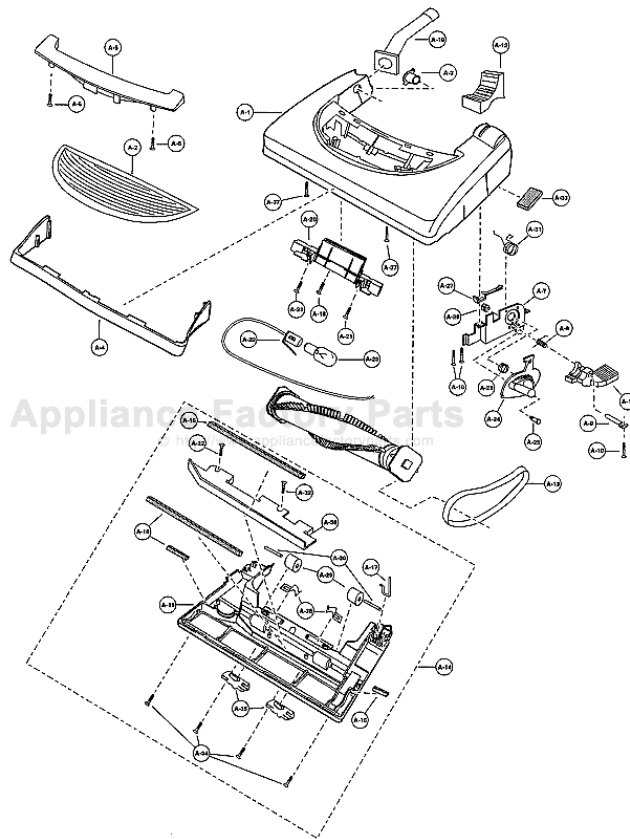

This Owner's Manual is provided and hosted by [Appliance Factory Parts](#).

PANASONIC V7385 Owner's Manual

[Shop genuine replacement parts for PANASONIC
V7385](#)

Nozzle Housing

[Find Your PANASONIC Vacuum Cleaner Parts - Select From 605 Models](#)

----- Manual continues below -----

Models: MC-V7320, MC-V7347, MC-V7357, MC-V7365, MC-V7367, MC-V7377, M

Nozzle Housing

- | | | | | |
|----|-------|---------|-------|---|
| 1 | | P-8920 | | Nozzle Housing |
| 1 | | P-10112 | | Nozzle Housing, V7320 |
| 1 | | P-11025 | | Nozzle Housing, V7365 |
| 1 | | P-10446 | | Nozzle Housing, V7385 |
| 2 | | P-9854 | | Window |
| 3 | | P-2500 | | Shaft, plastic |
| 4 | | P-9855 | | Furniture Guard |
| 4 | | P-10351 | | Furniture Guard,
V7365, V7385,
V7367, V7377 |
| 5 | | P-8921 | | Light Cover |
| 5 | | P-9879 | | Light Cover, V7320 |
| 5 | | P-9918 | | Light Cover, V7365 |
| 5 | | P-9879 | | Light Cover, V7385 |
| 6 | | P-8172 | | Screw, light cover |
| 6 | | P-42092 | | Screw, light cover, V7320 |
| 7 | | P-9878 | | Frame |
| 8 | | P-9857 | | Spring, pedal |
| 9 | | P-513 | | Shaft, pedal |
| 10 | | N/A | | Screw, pedal/frame |
| 10 | | P-4104 | | Screw, pedal/frame, V7320 |
| 11 | | P-4720 | | Pedal, black |
| 12 | | P-10207 | | Cover, foot pedal |
| 12 | | P-9880 | | Cover, foot pedal, V7320 |
| 13 | | P-V270B | | Belt, type UB8, 2 pack |
| 14 | | P-8922 | | Bottom Plate Assy |
| 14 | | P-9881 | | Bottom Plate Assy, V7320 |
| 14 | | P-9764 | | Bottom Plate Assy, V7365, V7385 |
| 15 | | P-8923 | | Bottom Plate |
| 15 | | P-5964 | | Bottom Plate, V7320 |