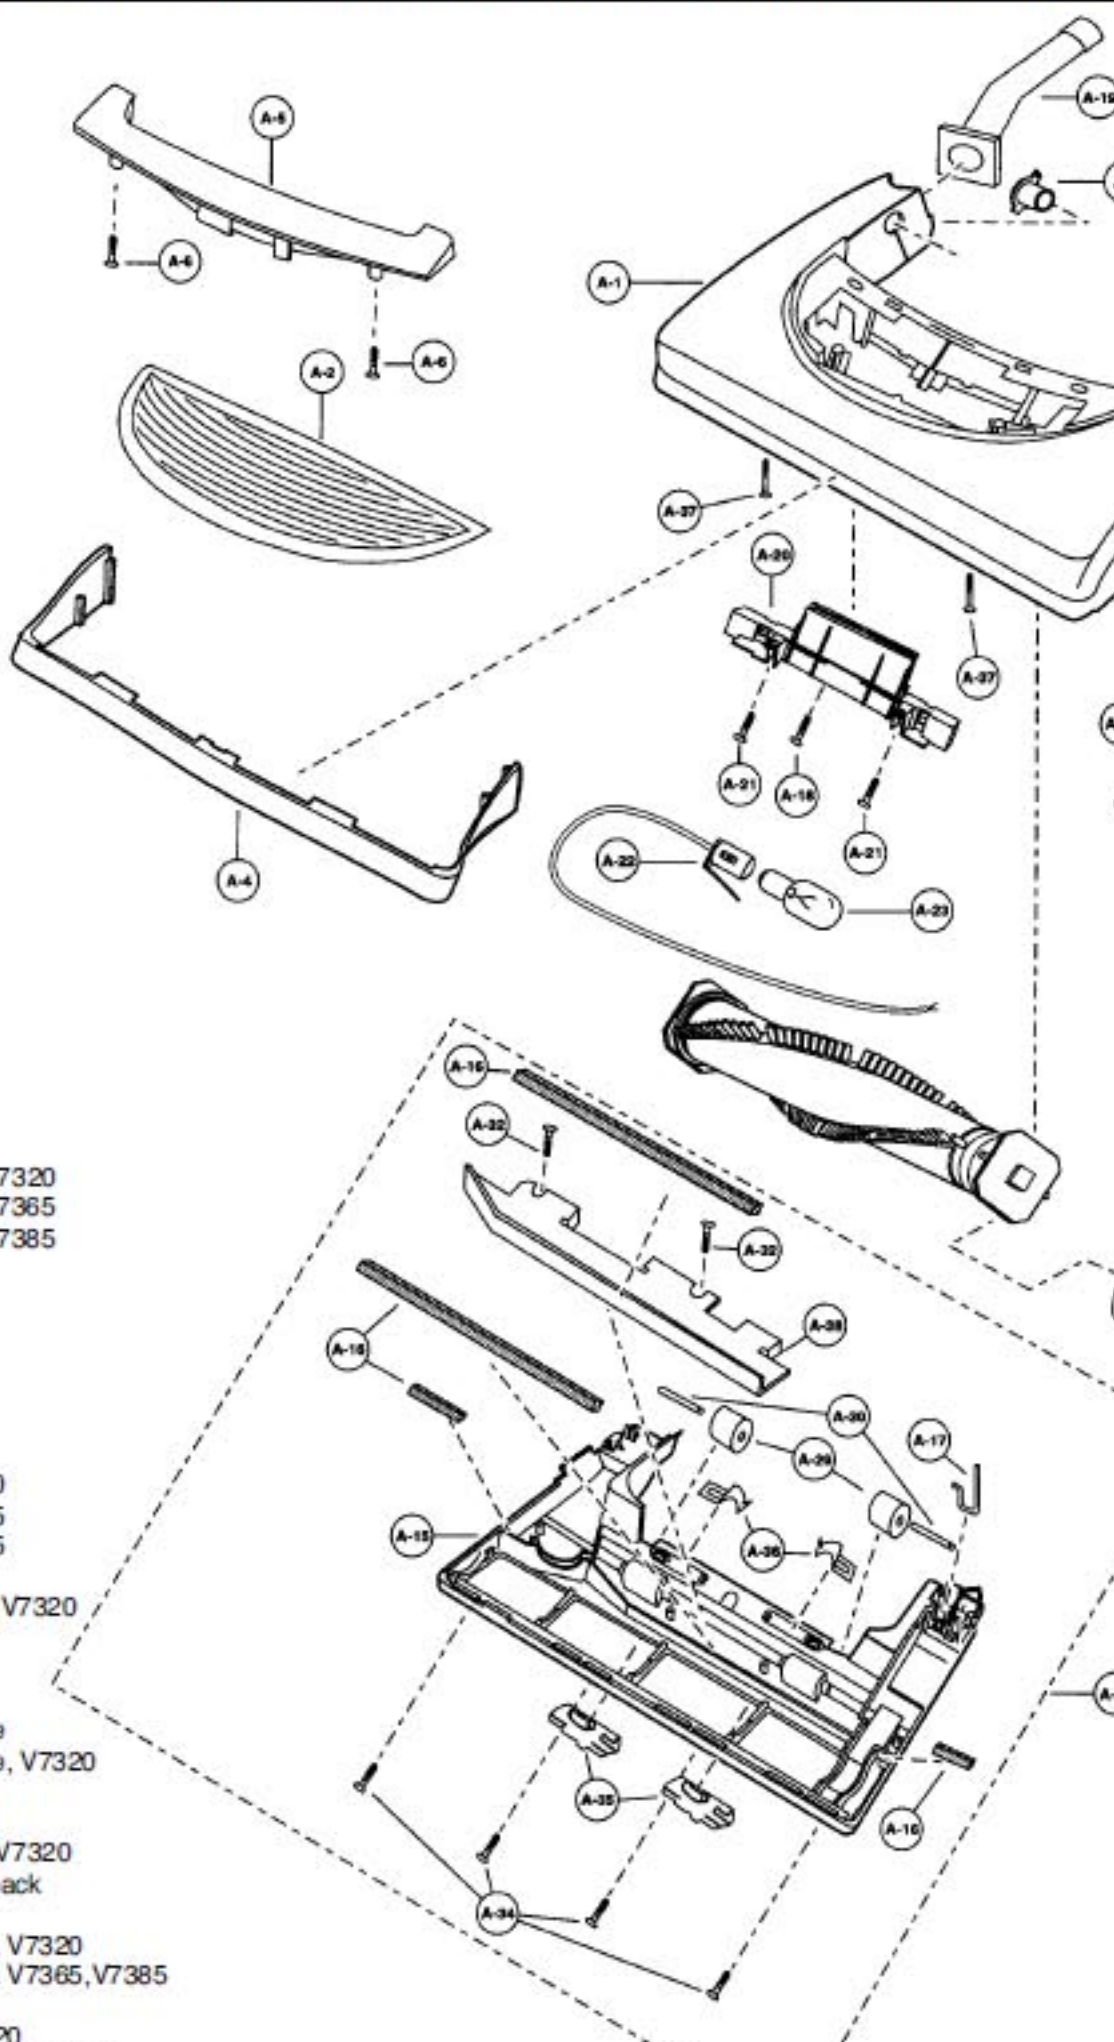

This Owner's Manual is provided and hosted by [Appliance Factory Parts](#).

PANASONIC V7385 Owner's Manual

[Shop genuine replacement parts for PANASONIC
V7385](#)

Nozzle Housing

[Find Your PANASONIC Vacuum Cleaner Parts - Select From 605 Models](#)

----- Manual continues below -----

Models: MC-V7320, MC-V7347, MC-V7357, MC-V7365, MC-V7367, MC-V7377, M

Nozzle Housing

- | | | | | |
|----|-------|---------|-------|---|
| 1 | | P-8920 | | Nozzle Housing |
| 1 | | P-10112 | | Nozzle Housing, V7320 |
| 1 | | P-11025 | | Nozzle Housing, V7365 |
| 1 | | P-10446 | | Nozzle Housing, V7385 |
| 2 | | P-9854 | | Window |
| 3 | | P-2500 | | Shaft, plastic |
| 4 | | P-9855 | | Furniture Guard |
| 4 | | P-10351 | | Furniture Guard,
V7365, V7385,
V7367, V7377 |
| 5 | | P-8921 | | Light Cover |
| 5 | | P-9879 | | Light Cover, V7320 |
| 5 | | P-9918 | | Light Cover, V7365 |
| 5 | | P-9879 | | Light Cover, V7385 |
| 6 | | P-8172 | | Screw, light cover |
| 6 | | P-42092 | | Screw, light cover, V7320 |
| 7 | | P-9878 | | Frame |
| 8 | | P-9857 | | Spring, pedal |
| 9 | | P-513 | | Shaft, pedal |
| 10 | | N/A | | Screw, pedal/frame |
| 10 | | P-4104 | | Screw, pedal/frame, V7320 |
| 11 | | P-4720 | | Pedal, black |
| 12 | | P-10207 | | Cover, foot pedal |
| 12 | | P-9880 | | Cover, foot pedal, V7320 |
| 13 | | P-V270B | | Belt, type UB8, 2 pack |
| 14 | | P-8922 | | Bottom Plate Assy |
| 14 | | P-9881 | | Bottom Plate Assy, V7320 |
| 14 | | P-9764 | | Bottom Plate Assy, V7365, V7385 |
| 15 | | P-8923 | | Bottom Plate |
| 15 | | P-5964 | | Bottom Plate, V7320 |