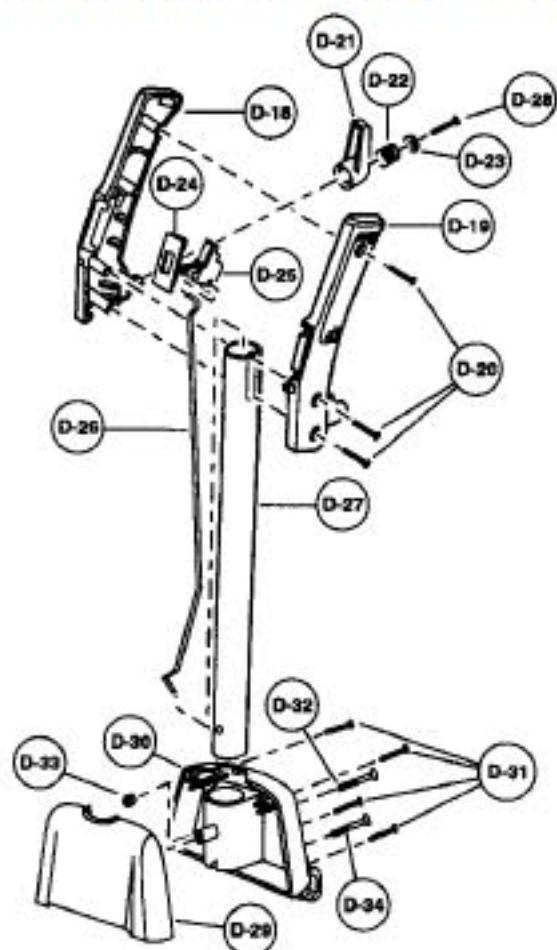

Handle Assembly & Rear Dust Compartment

1 ... N/A	Dust Compartment, V7320	10 ... P-7089	Protector Spring	25 ... P-9938
1 ... P-8929	Dust Compartment, V7347, V7357	11 ... P-6096	Protector	26 ... P-7554
1 ... P-10361	Dust Compartment, V7365	12 ... P-1806	Protector Spring	27 ... P-8932
1 ... P-10361	Dust Compartment, V7385			27 ... P-10361