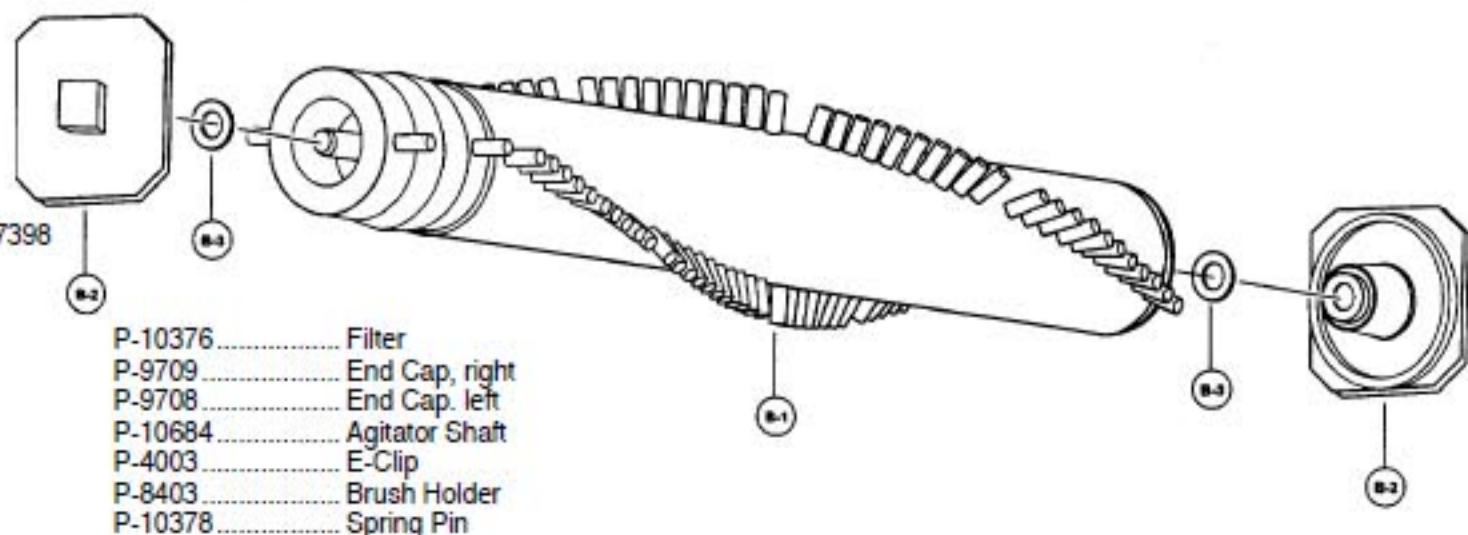

Models: MC-7341, MC-V7370, MC-V7380, MC-V7387, MC-V7389, MC-V7398, MC-V7399