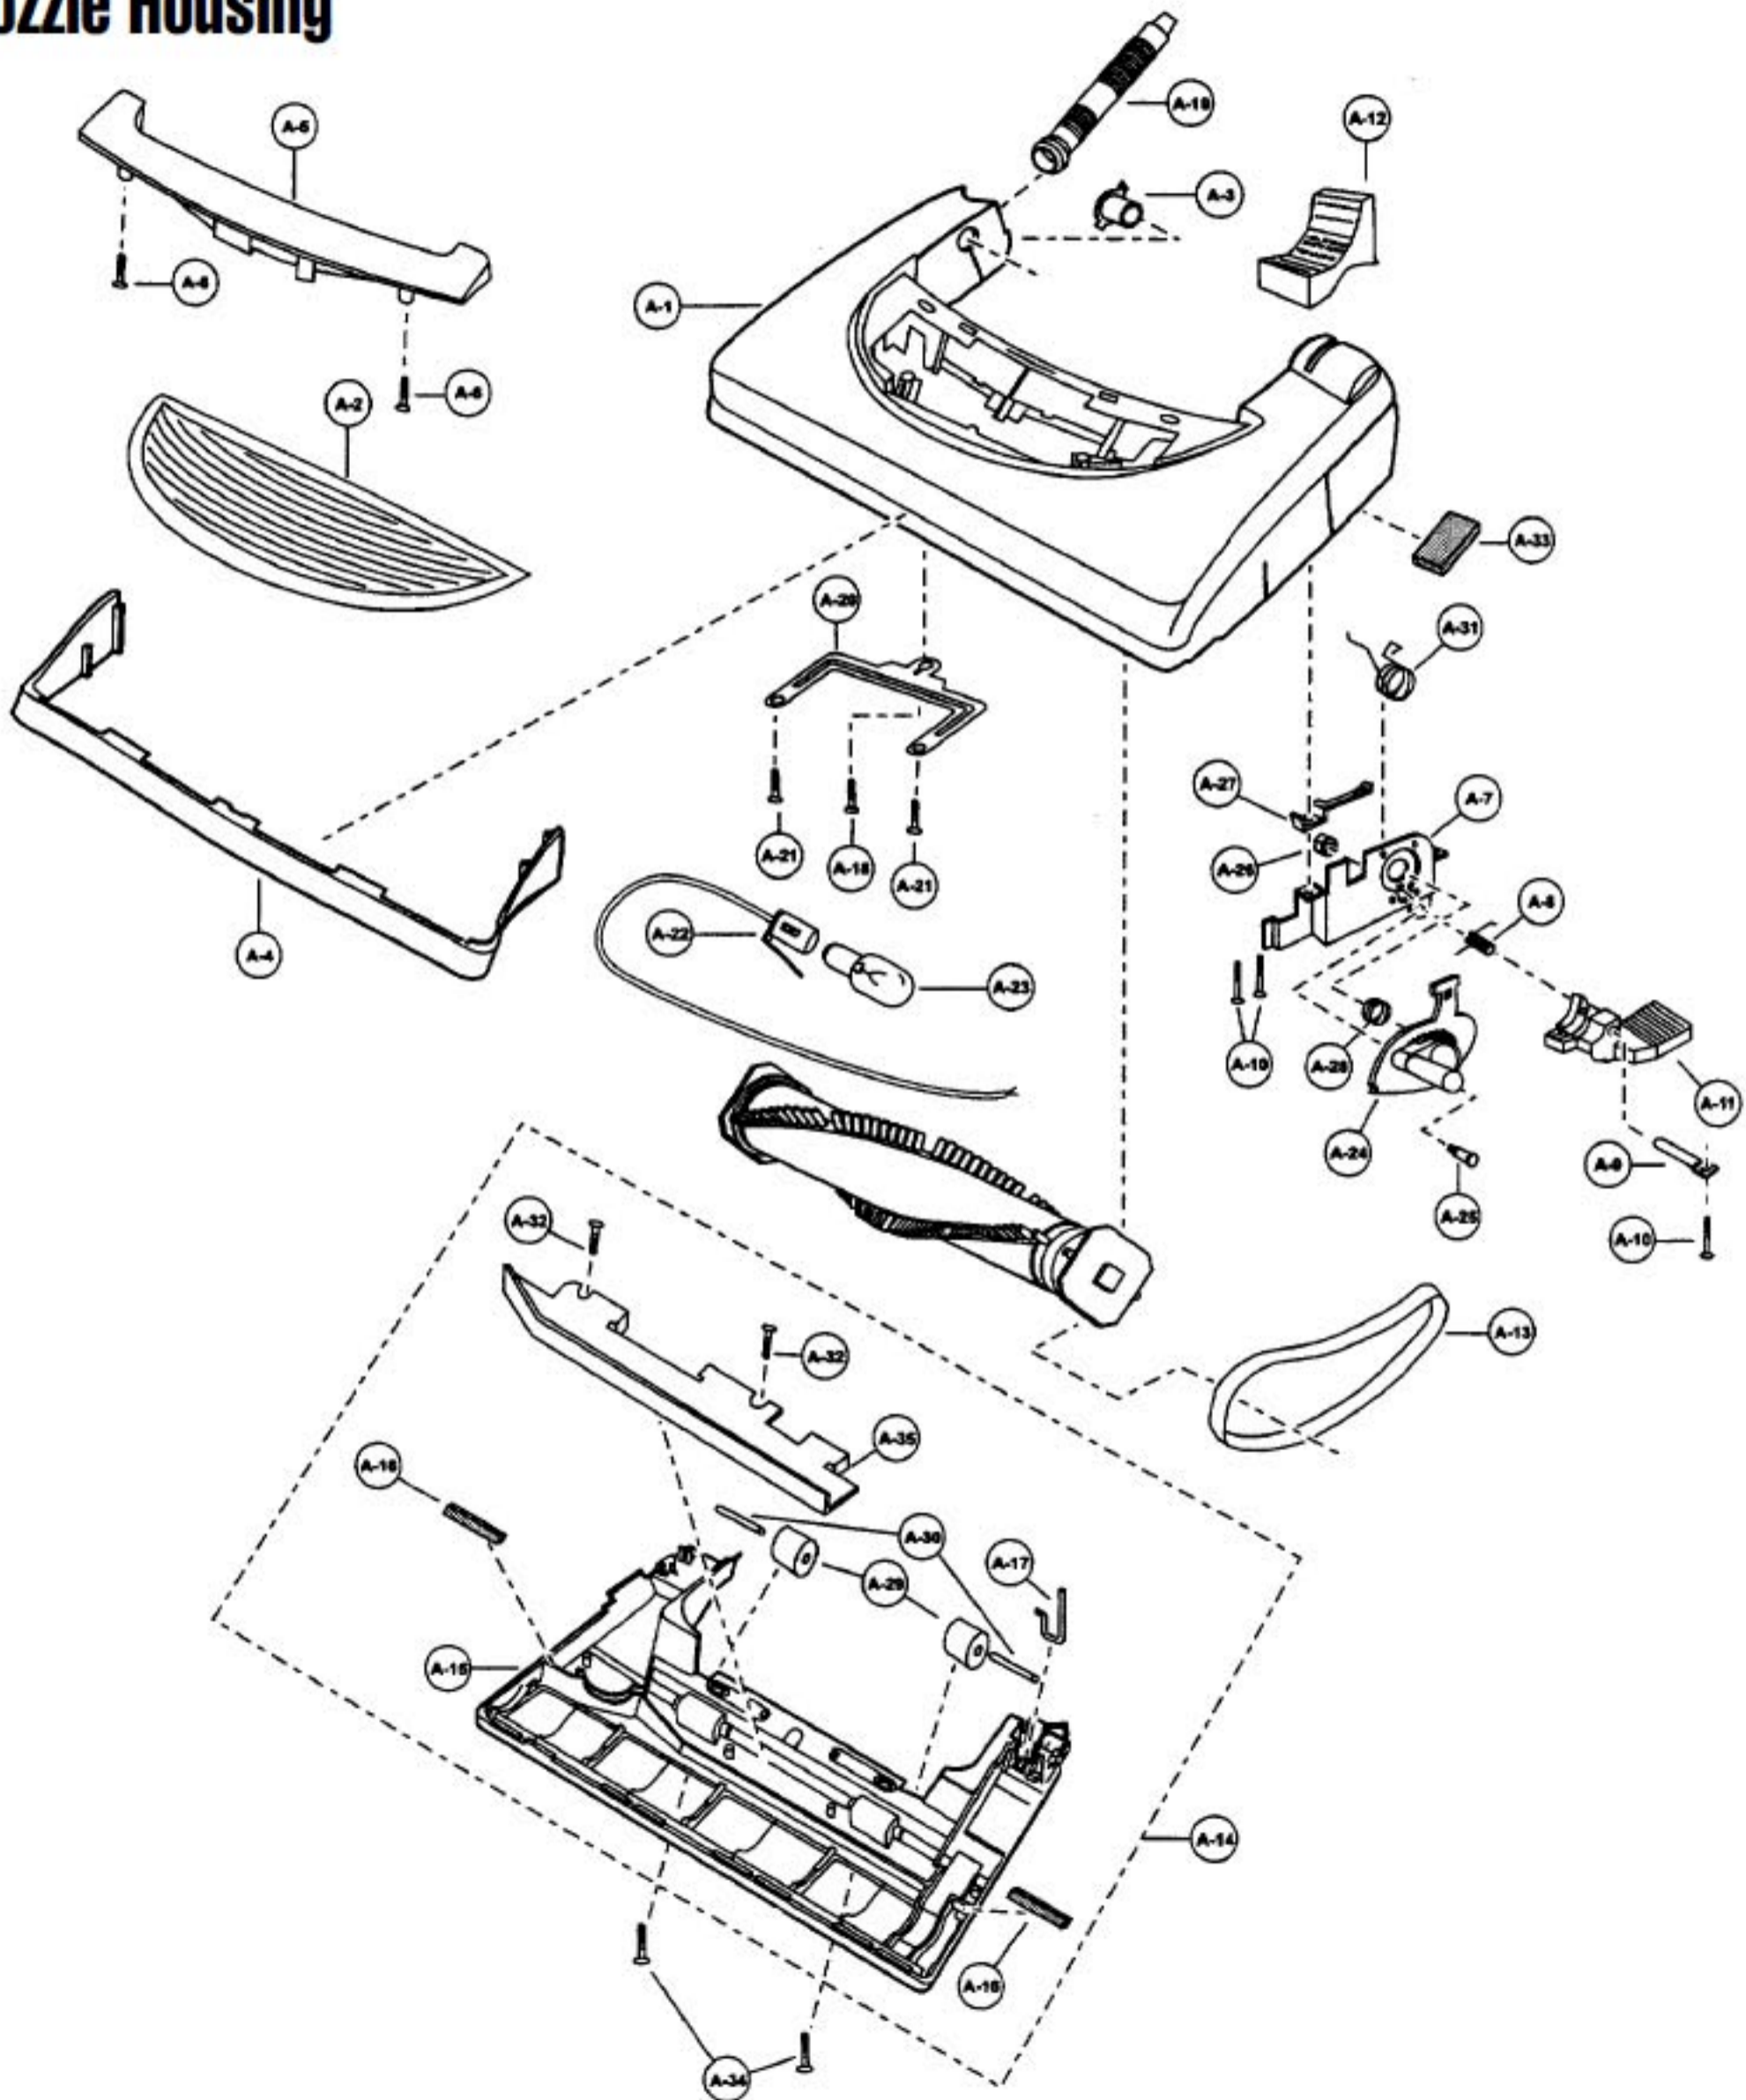

## Nozzle Housing

Models: MC-7341, MC-V7370, MC-V7380, MC-V7387, MC-V7389, MC-V7398, MC-V7399

1	N/A	Nozzle Housing, V7341	10	P-02181	Screw, pedal/frame assy	26	P-9885	Nut/Lock Washer
1	P-10702	Nozzle Housing, V7370	11	P-4720	Pedal, black	27	P-02183	Spring, foot gear pedal
1	P-10723	Nozzle Housing, V7380	12	P-10207	Cover, foot pedal	28	P-9887	Spring, pedal gear assy
1	P-10671	Nozzle Housing, V7387	13	P-V270B	Belt, 2pk	29	P-9888	Wheel
1	P-10651	Nozzle Housing, V7389	13	P-00181	Belt, each	30	P-10357	Shaft, wheel
1	P-10668	Nozzle Housing, V7398	14	P-10632	Lower Plate Assy	30	P-9889	Shaft, wheel, V7387
1	P-10652	Nozzle Housing, V7399	14	P-10703	Lower Plate Assy, V7370	31	P-02184	Spring, shifter return
2	P-9854	Window	14	P-10724	Lower Plate Assy, V7380	32	P-6140	Screw
2	P-10105	Window, V7370	14	P-10672	Lower Plate Assy, V7387	33	P-98103	Packing, nozzle
3	P-2500	Shaft, plastic	15	P-10633	Lower Plate	34	P-6800	Screw, lower plate
3	P-10819	Shaft, plastic, V7341	15	P-10705	Lower Plate, V7370	34	P-98104	Screw, lower plate, V7387
4	P-10351	Furniture Guard	15	P-10725	Lower Plate, V7380	35	P-9766	Body, lower plate
4	P-10541	Furniture Guard, V7341	15	P-10681	Lower Plate, V7387		P-2444	Latch, lower plate, V7387
4	P-11014	Furniture Guard, V7370	16	P-10394	Packing, lower		P-9846	Spring, latch, V7387
5	P-98100	Light Cover, V7341, V7399	17	P-9861	Belt Cover		P-683	Screw, latch, V7387
5	P-10653	Light Cover, V7380, V7389	17	P-43	Belt Cover, V7370		P-10733	Carpet/Bare Floor, handle release, V7341
5	P-8921	Light Cover, V7387	18	P-6800	Screw, lower plate			
5	P-10669	Light Cover, V7398	19	P-10304	Nozzle Hose			
6	P-8172	Screw, light cover	20	P-10353	Slider Support			
7	P-9878	Frame	21	P-6140	Screw, slider support			
7	P-000095	Frame, V7370, V7380	22	P-9367	Socket, bulb			
8	P-9857	Spring, pedal	23	P-7550	Bulb			
9	P-513	Shaft, pedal	24	P-10367	Pedal Gear Assy			
9	P-00051	Shaft, pedal, V7370	25	P-9884	Shoulder Screw			