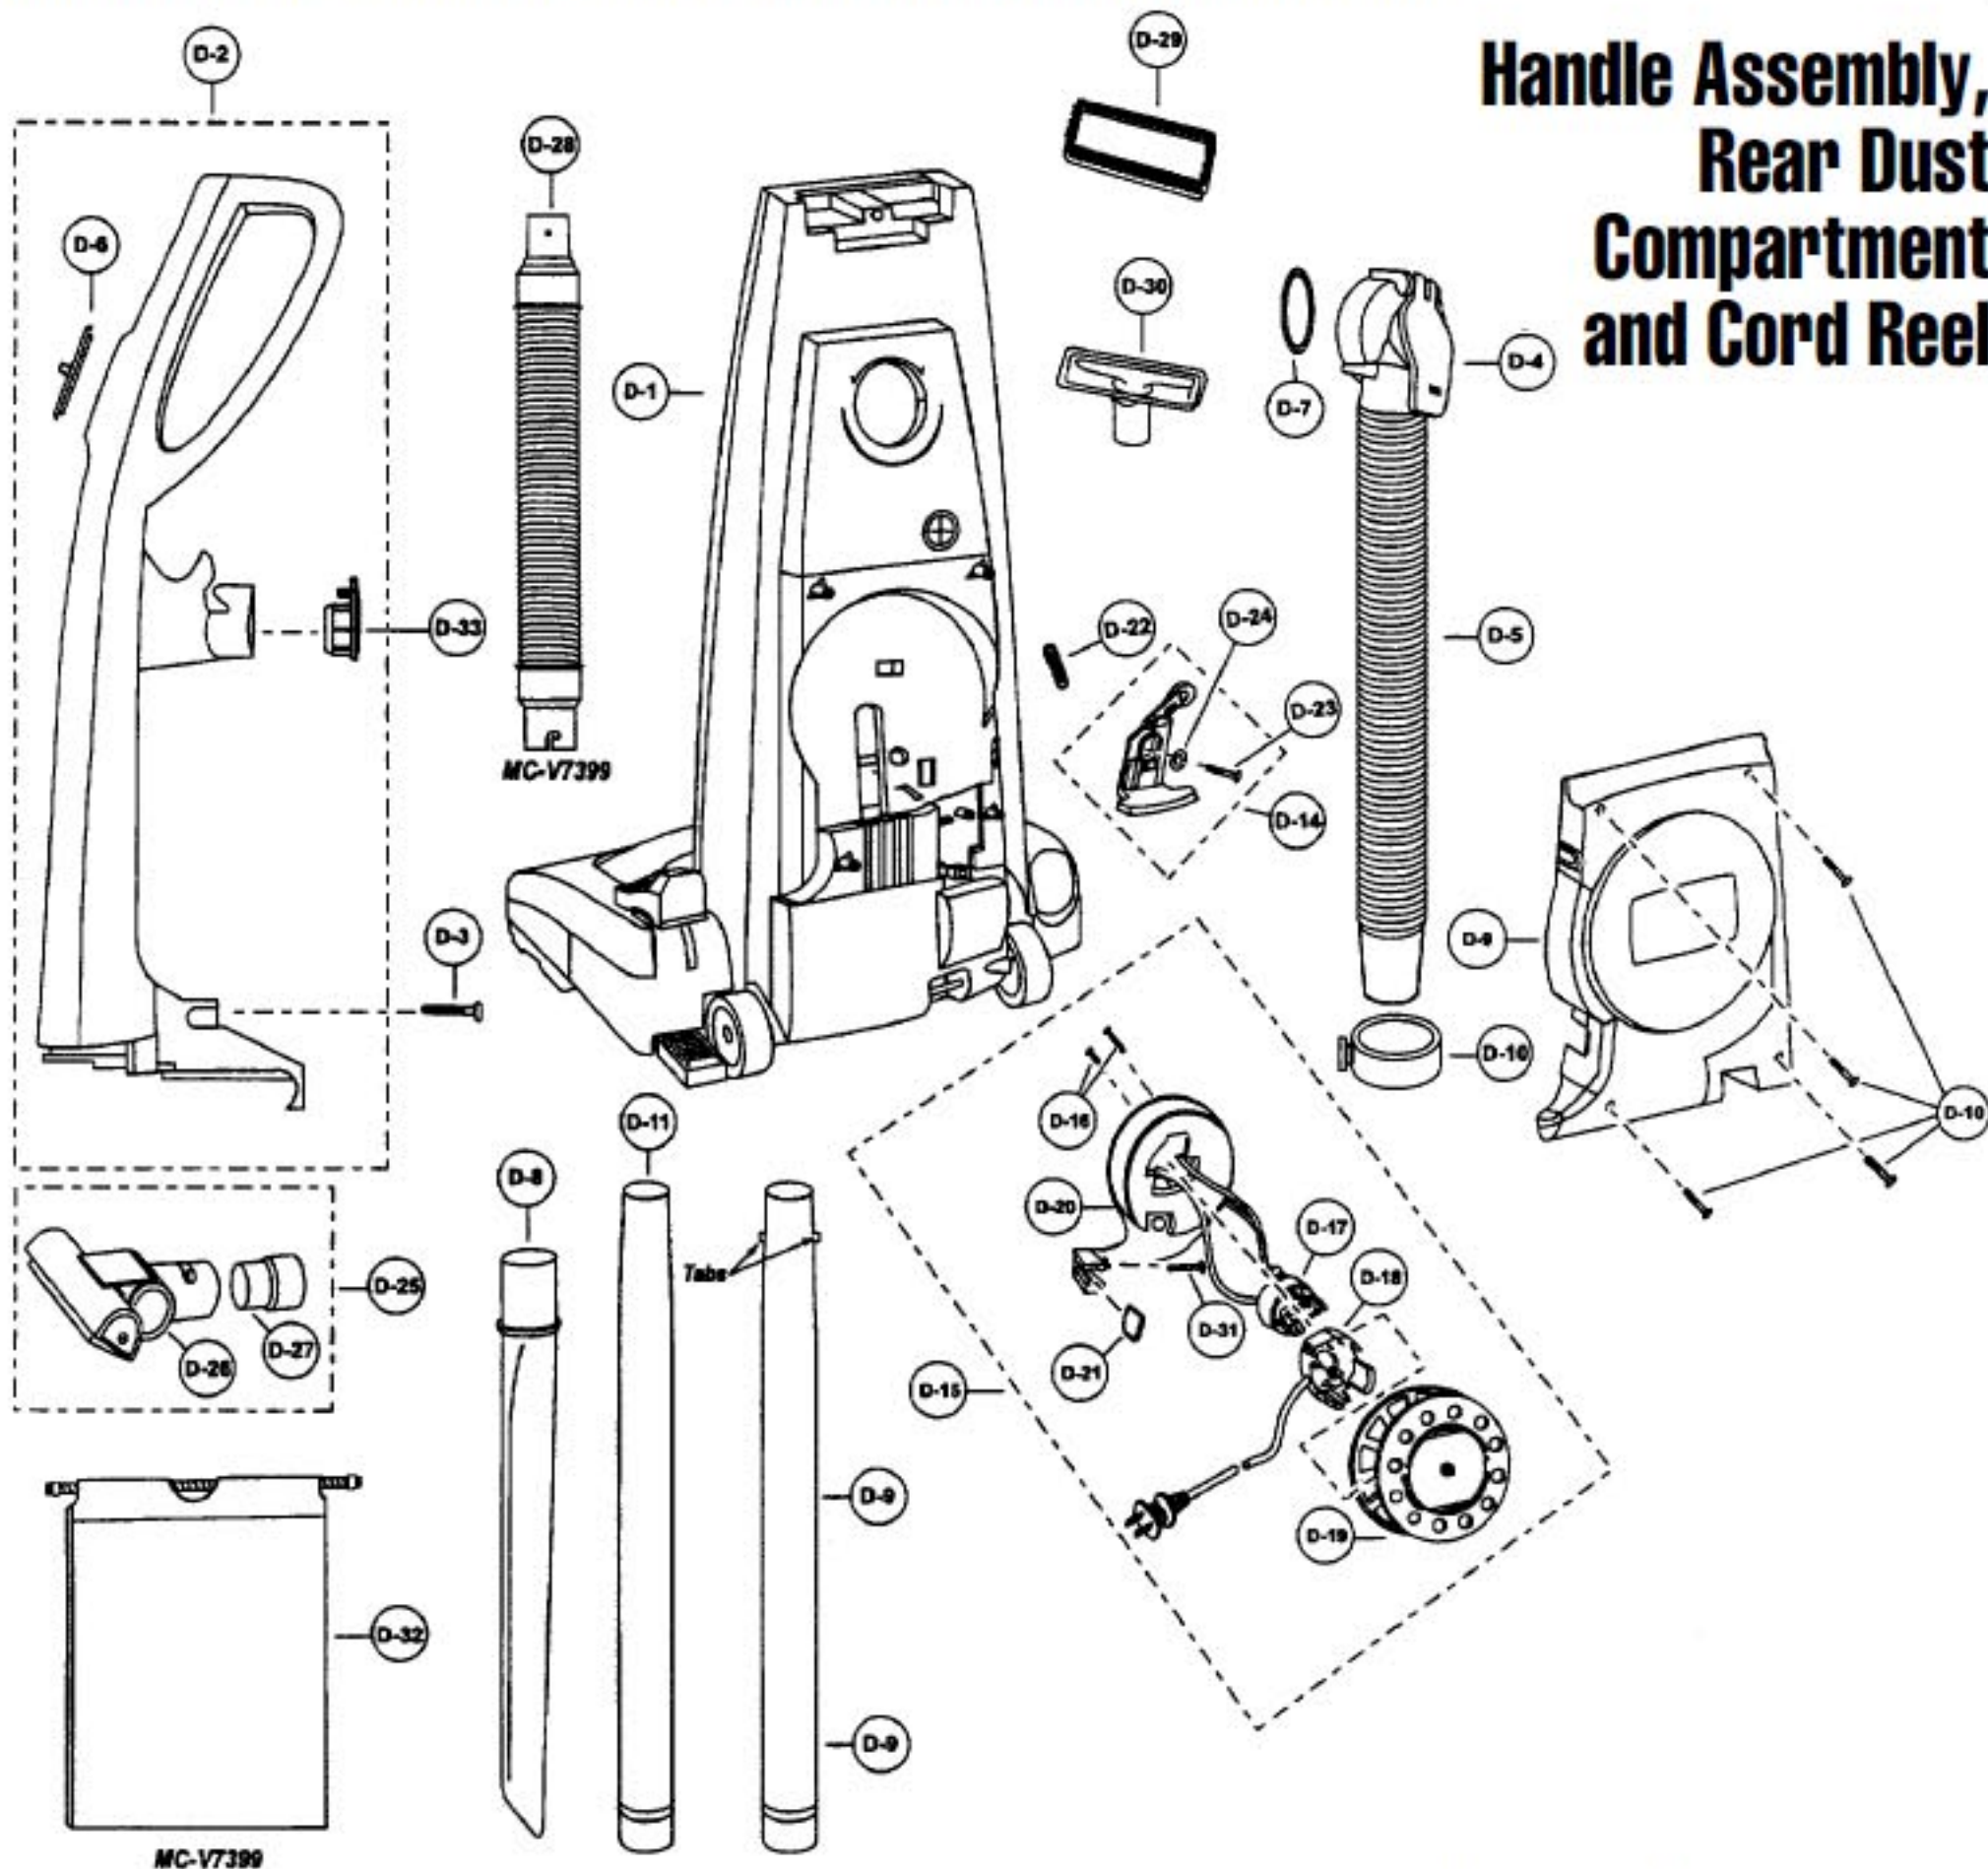

Models: MC-V7341, MC-V7370, MC-V7380, MC-V7387, MC-V7389, MC-V7398, MC-V7399

Handle Assembly, Rear Dust Compartment and Cord Reel

1	N/A	Dust Compartment Assy, V7341	6	N/A	Switch Knob, V7341	19	P-10680	Cord Reel Hub Assy
1	P-10706	Dust Compartment Assy, V7370	7	P-10512	Packing, suction inlet	20	P-10641	Bracket, cord reel
1	P-10726	Dust Compartment Assy, V7380	8	P-6069	Crevice Tool	21	P-10642	Cord Guide
1	P-10685	Dust Compartment Assy, V7387	8	P-10805	Crevice Tool, V7341	22	P-10643	Spring, brake lever
1	P-10654	Dust Compartment Assy, V7389	9	P-8180	Extension Wand, w/tabs	23	P-6140	Screw, brake lever
1	P-10655	Dust Compartment Assy, V7398, V7399	9	P-10781	Extension Wand, w/tabs, V7341	24	P-587	Washer, brake lever
2	P-10851	Handle Assy, V7341		P-60104	Extension Wand, w/o tabs, V7341	25	P-10664	Attach. Assy, air turbine, V7399
2	P-10708	Handle Assy, V7370, V7380	10	P-9873	Hose Ring	26	P-10665	Air Turbine, V7399
2	P-10662	Handle Assy, V7389	11	P-60104	Extension Wand, w/o tabs	27	P-10644	Adaptor Tube, air turbine, V7399
2	P-10679	Handle Assy, V7398	12	P-10638	Cord Reel Cover	28	P-10673	Hose Unit, stretch, V7399
2	P-10678	Handle Assy, V7399	12	N/A	Cord Reel Cover, V7341	29	P-10645	Fabric Brush
3	P-9907	Screw, handle	13	P-6140	Screw, cord reel cover	30	P-10646	Brush Holder
4	P-8972	Cover, suction inlet	14	P-10639	Brake Lever Assy	31	P-6140	Screw, bracket
5	P-10436	Hose	15	P-10640	Cord Reel Assy	32	P-10666	Drawstring Bag, V7399
5	P-8179	Hose, V7370	15	N/A	Cord Reel Assy, V7341	33	P-10647	Handle Cover
5	P-10727	Hose, V7380	16	P-6140	Screw	33	N/A	Handle Cover, V7341
6	P-9938	Switch Knob	17	P-10709	Contact Base Assy			
			18	P-10663	Contact Disc Assy