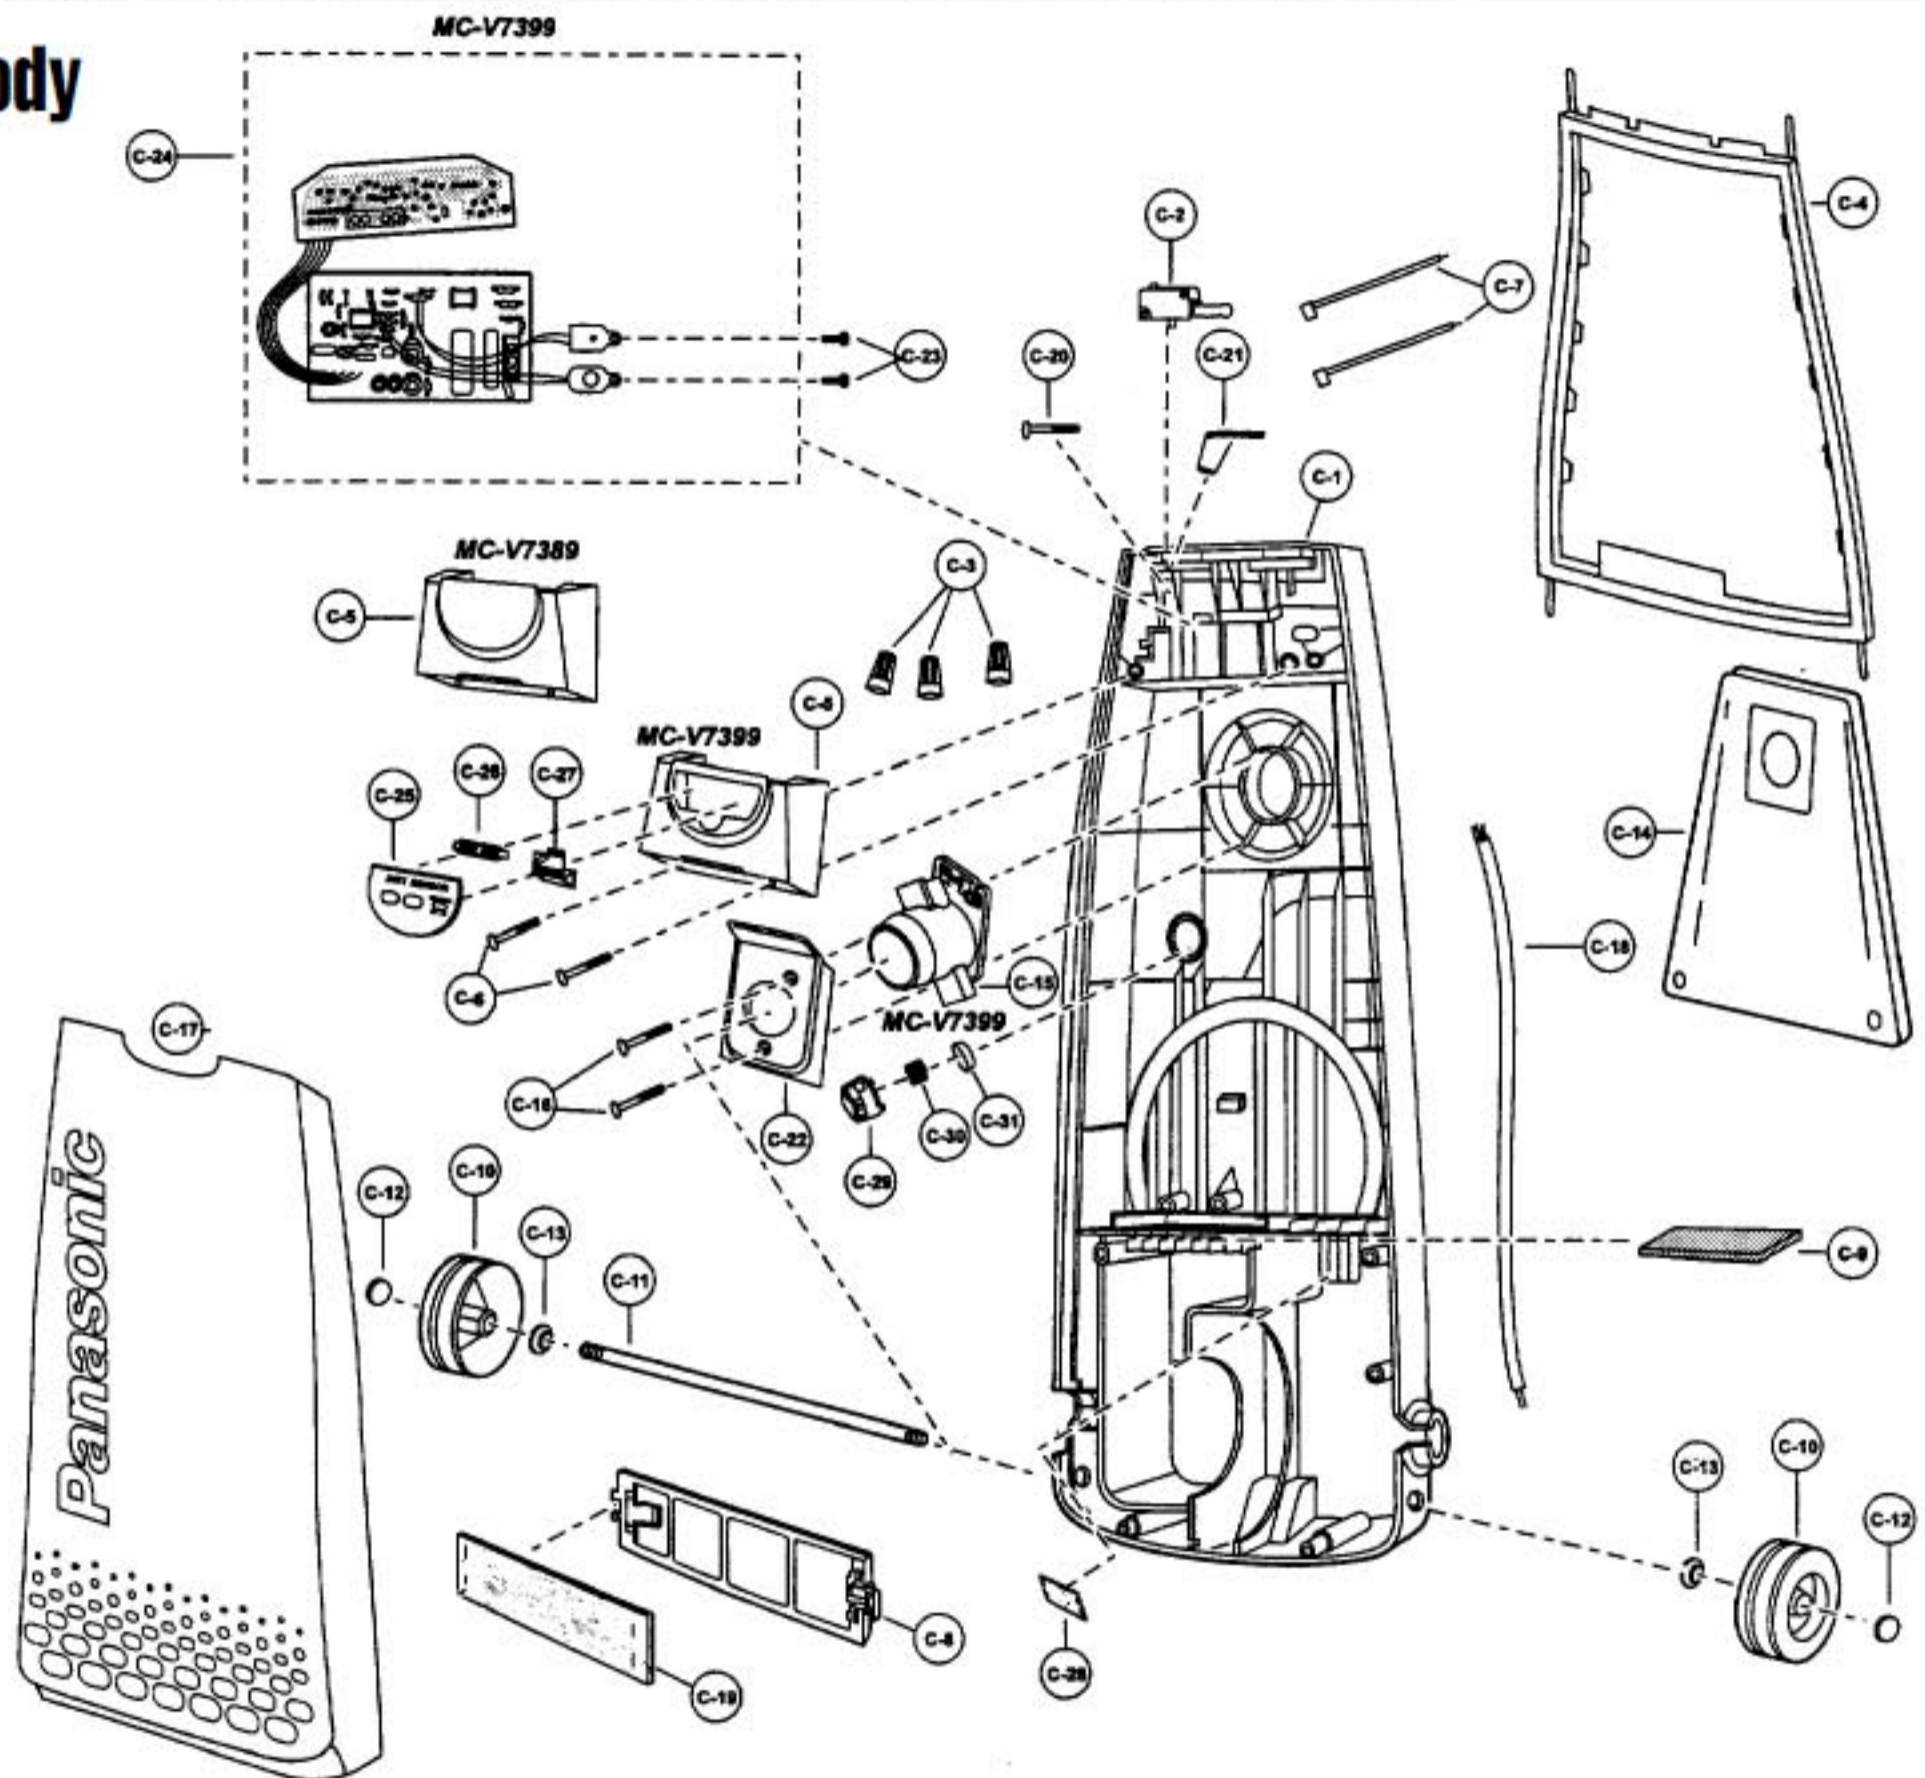

Models: MC-V7341, MC-V7370, MC-V7380, MC-V7387, MC-V7389, MC-V7398, MC-V7399

Body

1	N/A	Dust Compartment Assy, V7341	10	P-0114	Wheel	21	P-0701	Switch Lever
1	P-10706	Dust Compartment Assy, V7370	11	P-16005	Shaft, wheel	22	P-7082	Cover, bag supporter, V41/80/98/99
1	P-10726	Dust Compartment Assy, V7380	12	P-74009	Stopper, wheel	23	P-00086	Screw, optic cells, V7341/80/98/99
1	P-10785	Dust Compartment Assy, V7387	13	P-6115	Washer, wheel	24	P-5472	PCB Assembly, V7380/98/99
1	P-10654	Dust Compartment Assy, V7389	14	P-115P	Paper Bag, U3, 3pk	25	P-9934	Ornamental Plate, V7380
1	P-10655	Dust Compartment Assy, V7398/99	14	P-115PT	Paper Bag, U3, 12pk	25	P-10636	Ornamental Plate, V7398/99
2	P-10656	On/Off Switch	14	P-145M	Paper Bag, U6, 3pk, micron	26	P-9935	LED Lens, V7380/98/99
2	P-0696	On/Off Switch, V7341, V7387	15	P-5470	Bag Supporter Assy, V7341/80/99	27	P-9928	Sensor Knob, V7380/98/99
2	P-10602	On/Off Switch, V7370, V7380	16	P-6140	Screw, bag supporter, V7341/80/99	28	P-10637	Rear Cover Packing
3	P-000623	Wire Connector	17	P-10850	Dust Cover, V7341	29	P-10661	Protector Cover
4	P-9866	Packing, dust container	17	P-10707	Dust Cover, V7370	29	P-10315	Protector Cover, V7341
5	P-10657	Switch Cover	17	P-10729	Dust Cover, V7380	29	P-6806	Protector Cover, V7398
5	P-10658	Switch Cover, V7341, V7399	17	P-10686	Dust Cover, V7387	30	P-10316	Protector Spring
5	P-10728	Switch Cover, V7380	17	P-10659	Dust Cover, V7389	31	P-6096	Protector
5	P-8925	Switch Cover, V7387	17	P-10677	Dust Cover, V7398	31	P-10730	Protector, V7380
6	P-6140	Screw, switch cover	17	P-10660	Dust Cover, V7399		P-98109	Body, indicator, V7387
7	P-9892	Lead Wire, black	18	P-10635	Wire Cord		P-9300	Packing, indicator, V7387
7	P-4410	Lead Wire, black, V7370, V7380	18	P-3820	Wire Cord, V7370, V7387, V7389		P-10400	Spring, indicator, V7387
8	P-9893	Filter Supporter	19	P-8176	Exhaust Filter, HEPA		P-10674	Lead, indicator, V7387
8	P-000505	Filter Supporter, V7341	19	P-10636	Exhaust Filter, HEPA, V7387		P-000147	Cap, indicator, V7387
9	P-10634	Secondary Filter, foam	20	P-6800	Screw, switch