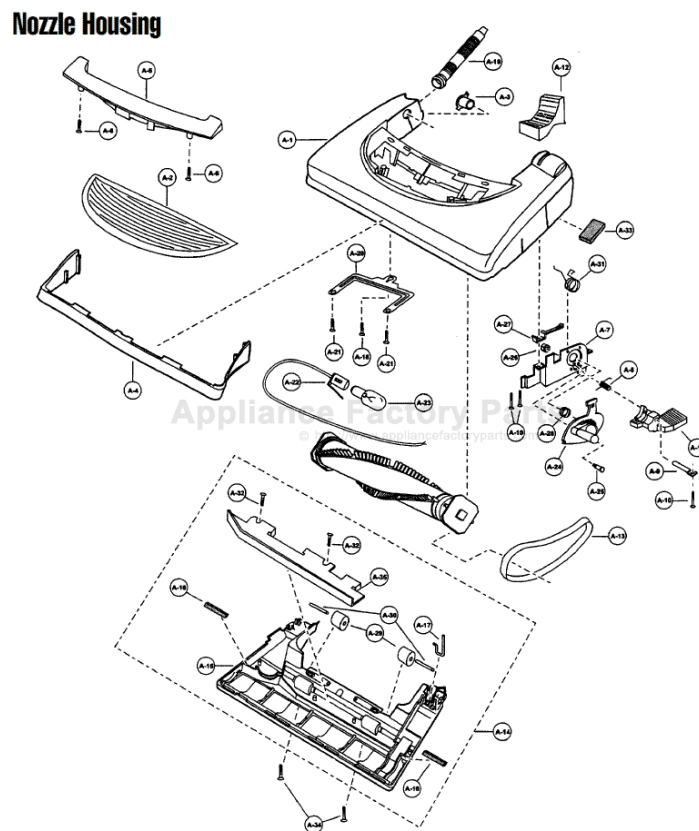

[Find Your PANASONIC Vacuum Cleaner Parts - Select From 605 Models](#)

----- Manual continues below -----