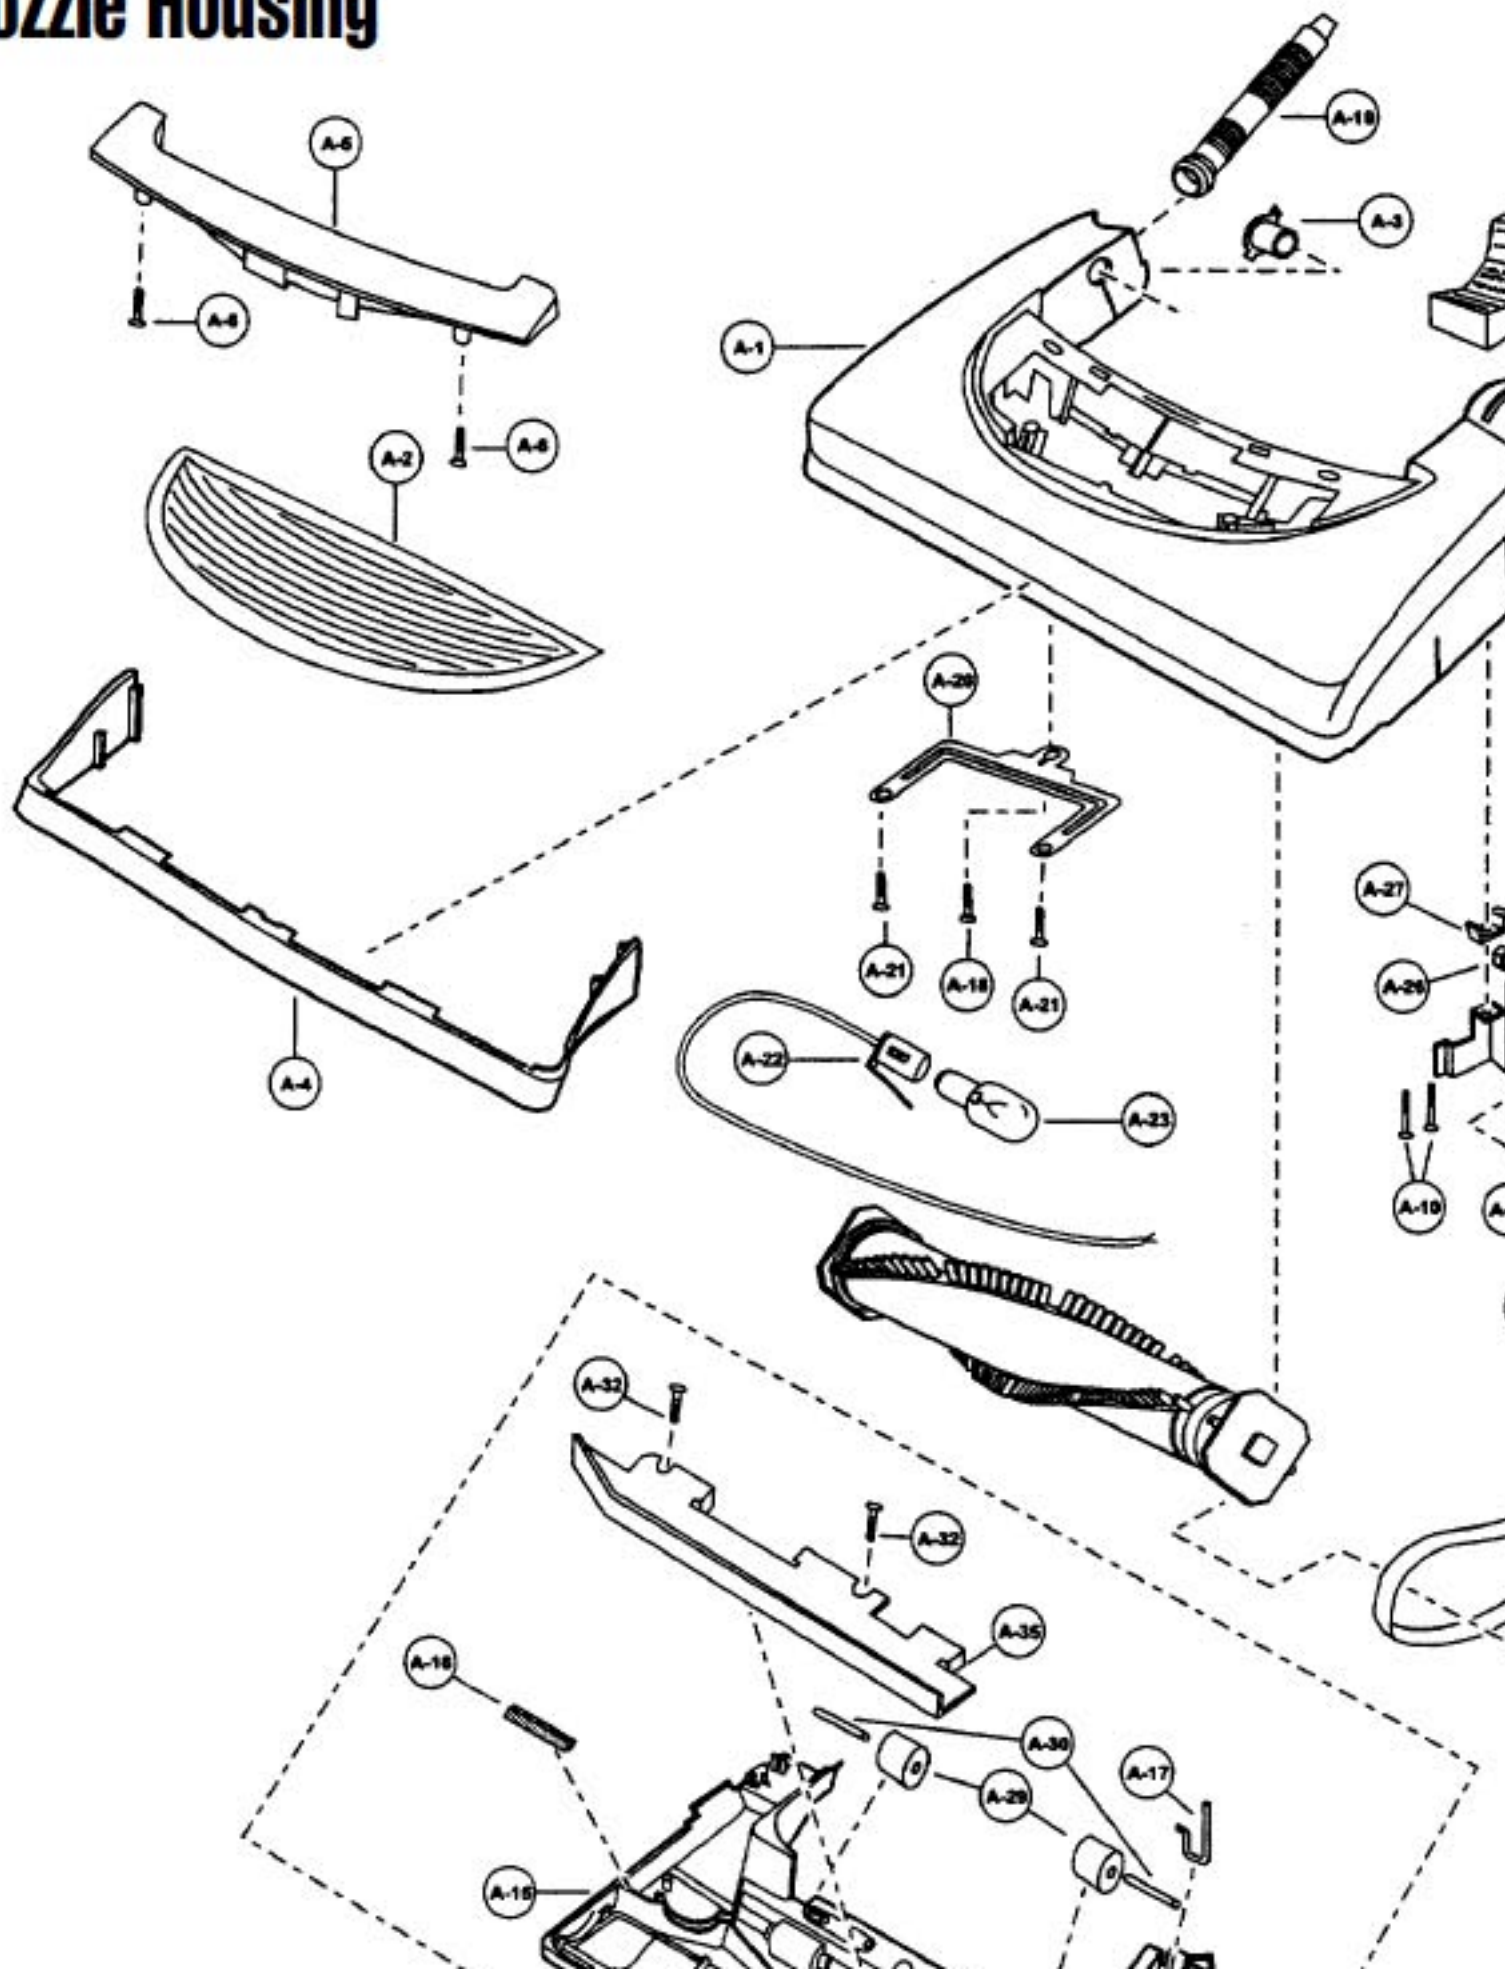

PANASONIC

V

Models: MC-V7341, MC-V7370, MC-V7380, MC-V7387, MC-V7389, MC-V7398, MC-V7399

Nozzle Housing

PANASONIC

V-

Models: MC-7341, MC-V7370, MC-V7380, MC-V7387, MC-V7389, MC-V7398, MC-V7399

1	N/A	Nozzle Housing, V7341	10	P-02181	Screw, pedal/frame assy	26	P-9885	
1	P-10702	Nozzle Housing, V7370	11	P-4720	Pedal, black	27	P-0218	
1	P-10723	Nozzle Housing, V7380	12	P-10207	Cover, foot pedal	28	P-9887	
1	P-10671	Nozzle Housing, V7387	13	P-V270B	Belt, 2pk	29	P-9888	
1	P-10651	Nozzle Housing, V7389	13	P-00181	Belt, each	30	P-1035	
1	P-10668	Nozzle Housing, V7398	14	P-10632	Lower Plate Assy	30	P-9889	
1	P-10652	Nozzle Housing, V7399	14	P-10703	Lower Plate Assy, V7370	31	P-0218	
2	P-9854	Window	14	P-10724	Lower Plate Assy, V7380	32	P-6140	
2	P-10105	Window, V7370	14	P-10672	Lower Plate Assy, V7387	33	P-9810	
3	P-2500	Shaft, plastic	15	P-10633	Lower Plate	34	P-6800	
3	P-10819	Shaft, plastic, V7341	15	P-10705	Lower Plate, V7370	34	P-9810	
4	P-10351	Furniture Guard	15	P-10725	Lower Plate, V7380	35	P-9766	
4	P-10541	Furniture Guard, V7341	15	P-10681	Lower Plate, V7387		P-2444	
4	P-11014	Furniture Guard, V7370	16	P-10394	Packing, lower		P-9846	
5	P-98100	Light Cover, V7341, V7399	17	P-9861	Belt Cover		P-683	
5	P-10653	Light Cover, V7380, V7389	17	P-43	Belt Cover, V7370		P-1073	
5	P-8921	Light Cover, V7387	18	P-6800	Screw, lower plate			
5	P-10669	Light Cover, V7398	19	P-10304	Nozzle Hose			
6	P-8172	Screw, light cover	20	P-10353	Slider Support			
7	P-9878	Frame	21	P-6140	Screw, slider support			
7	P-000095	Frame, V7370, V7380	22	P-9367	Socket, bulb			
8	P-9857	Spring, pedal	23	P-7550	Bulb			
9	P-513	Shaft, pedal	24	P-10367	Pedal Gear Assy			
9	P-00051	Shaft, pedal, V7370	25	P-9884	Shoulder Screw			

Motor Case & Motor