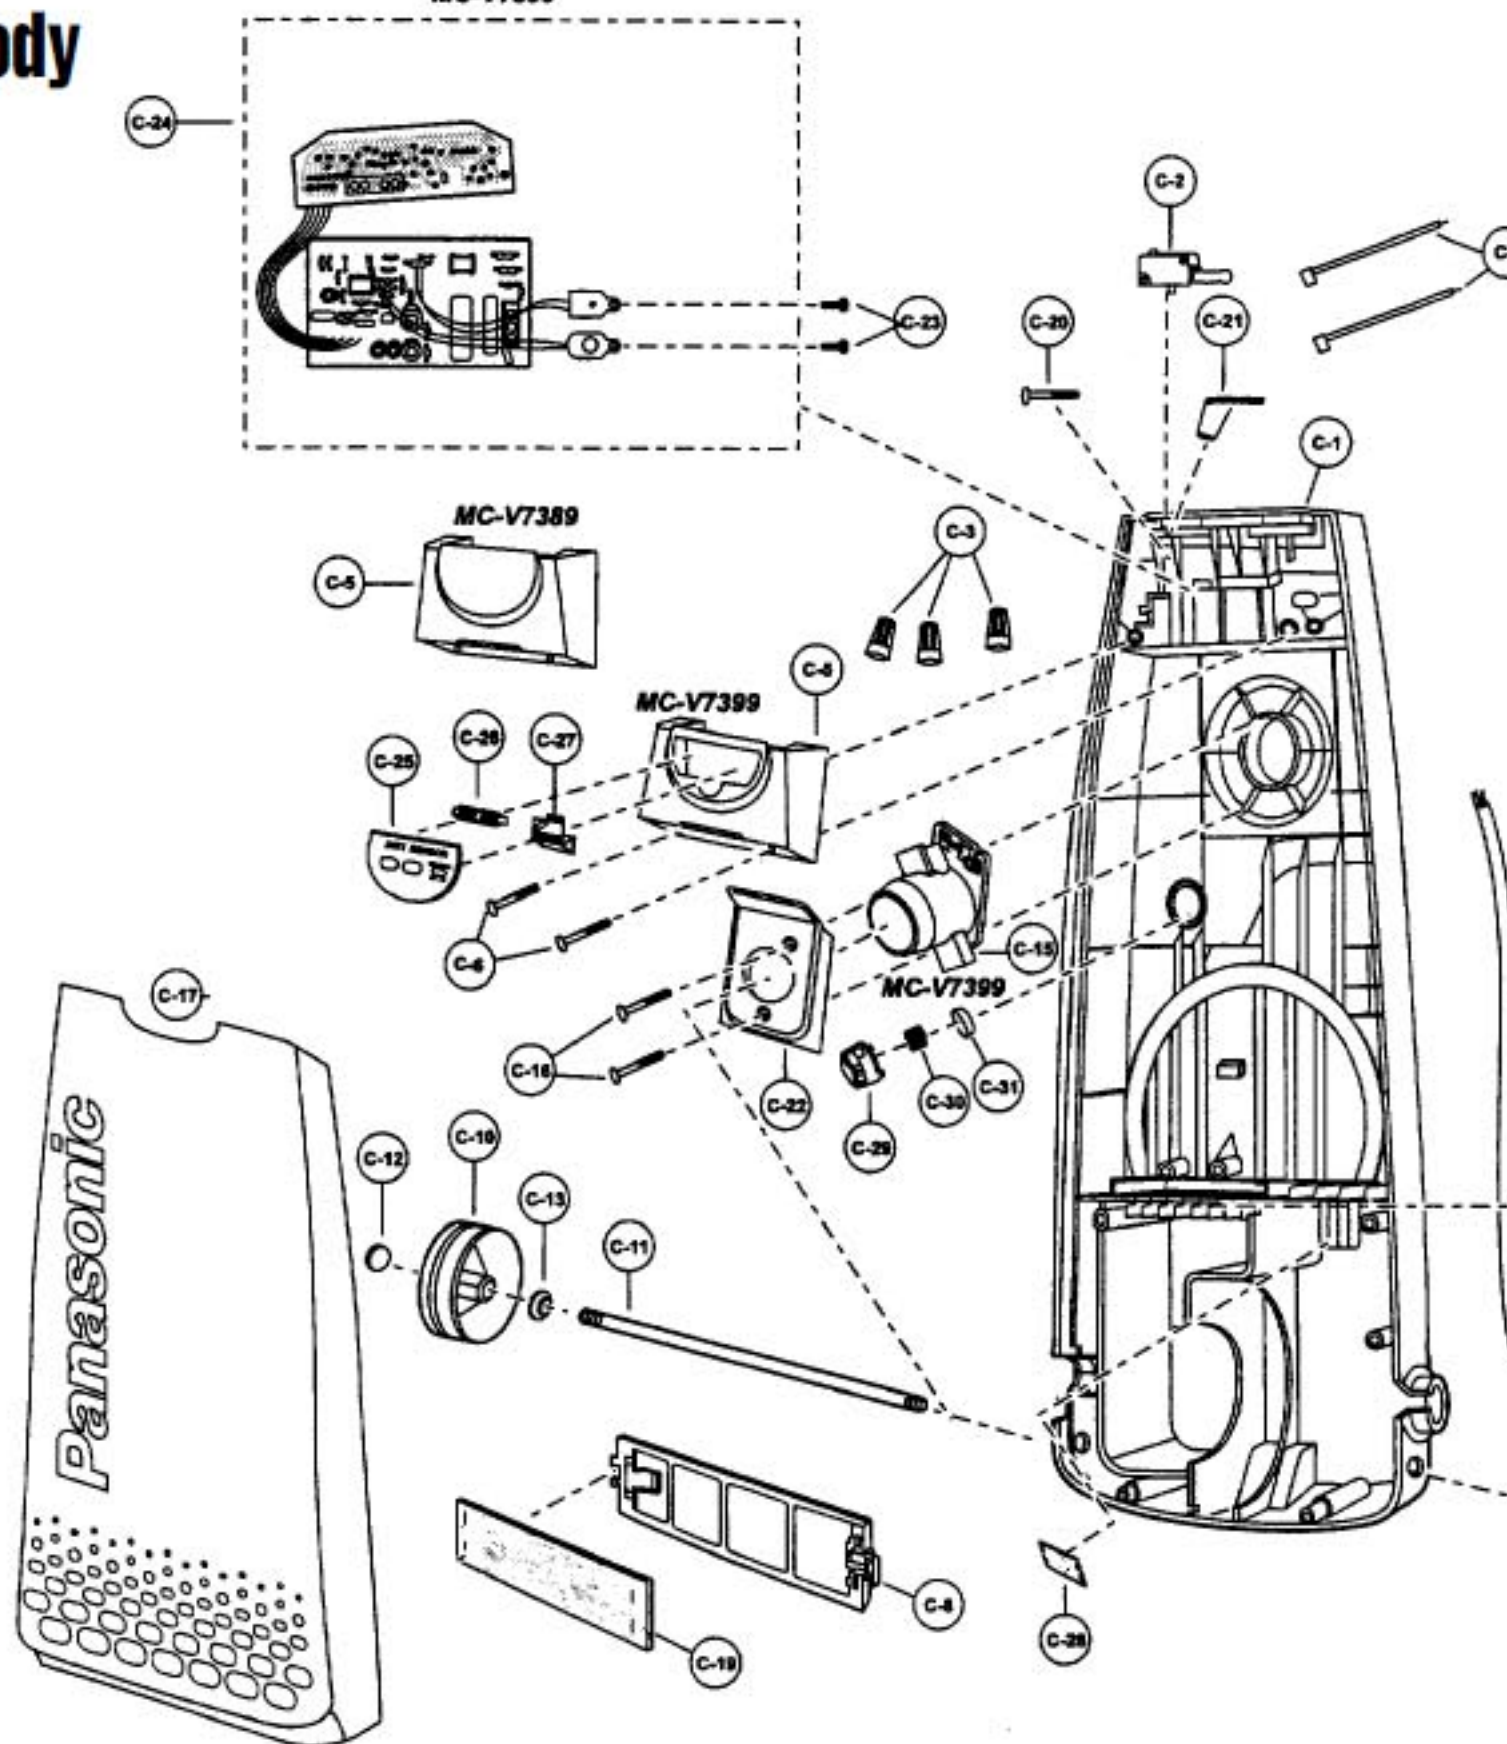

Models: MC-V7341, MC-V7370, MC-V7380, MC-V7387, MC-V7389, MC-V7398, MC-V7399

MC-V7399

Body

1	N/A	Dust Compartment Assy, V7341	10	P-0114	Wheel	21	P-0701
1	P-10706	Dust Compartment Assy, V7370	11	P-16005	Shaft, wheel	22	P-7082
1	P-10726	Dust Compartment Assy, V7380	12	P-74009	Stopper, wheel	23	P-0008
1	P-10785	Dust Compartment Assy, V7387	13	P-6115	Washer, wheel	24	P-5472
1	P-10654	Dust Compartment Assy, V7389	14	P-115P	Paper Bag, U3, 3pk	25	P-9934
1	P-10655	Dust Compartment Assy, V7398/99	14	P-115PT	Paper Bag, U3, 12pk	25	P-1063
2	P-10656	On/Off Switch	14	P-145M	Paper Bag, U6, 3pk, micron	26	P-9935
2	P-0686	On/Off Switch, V7341, V7387	15	P-5470	Paper Compartment Assy, V7341, V7387	27	P-0008