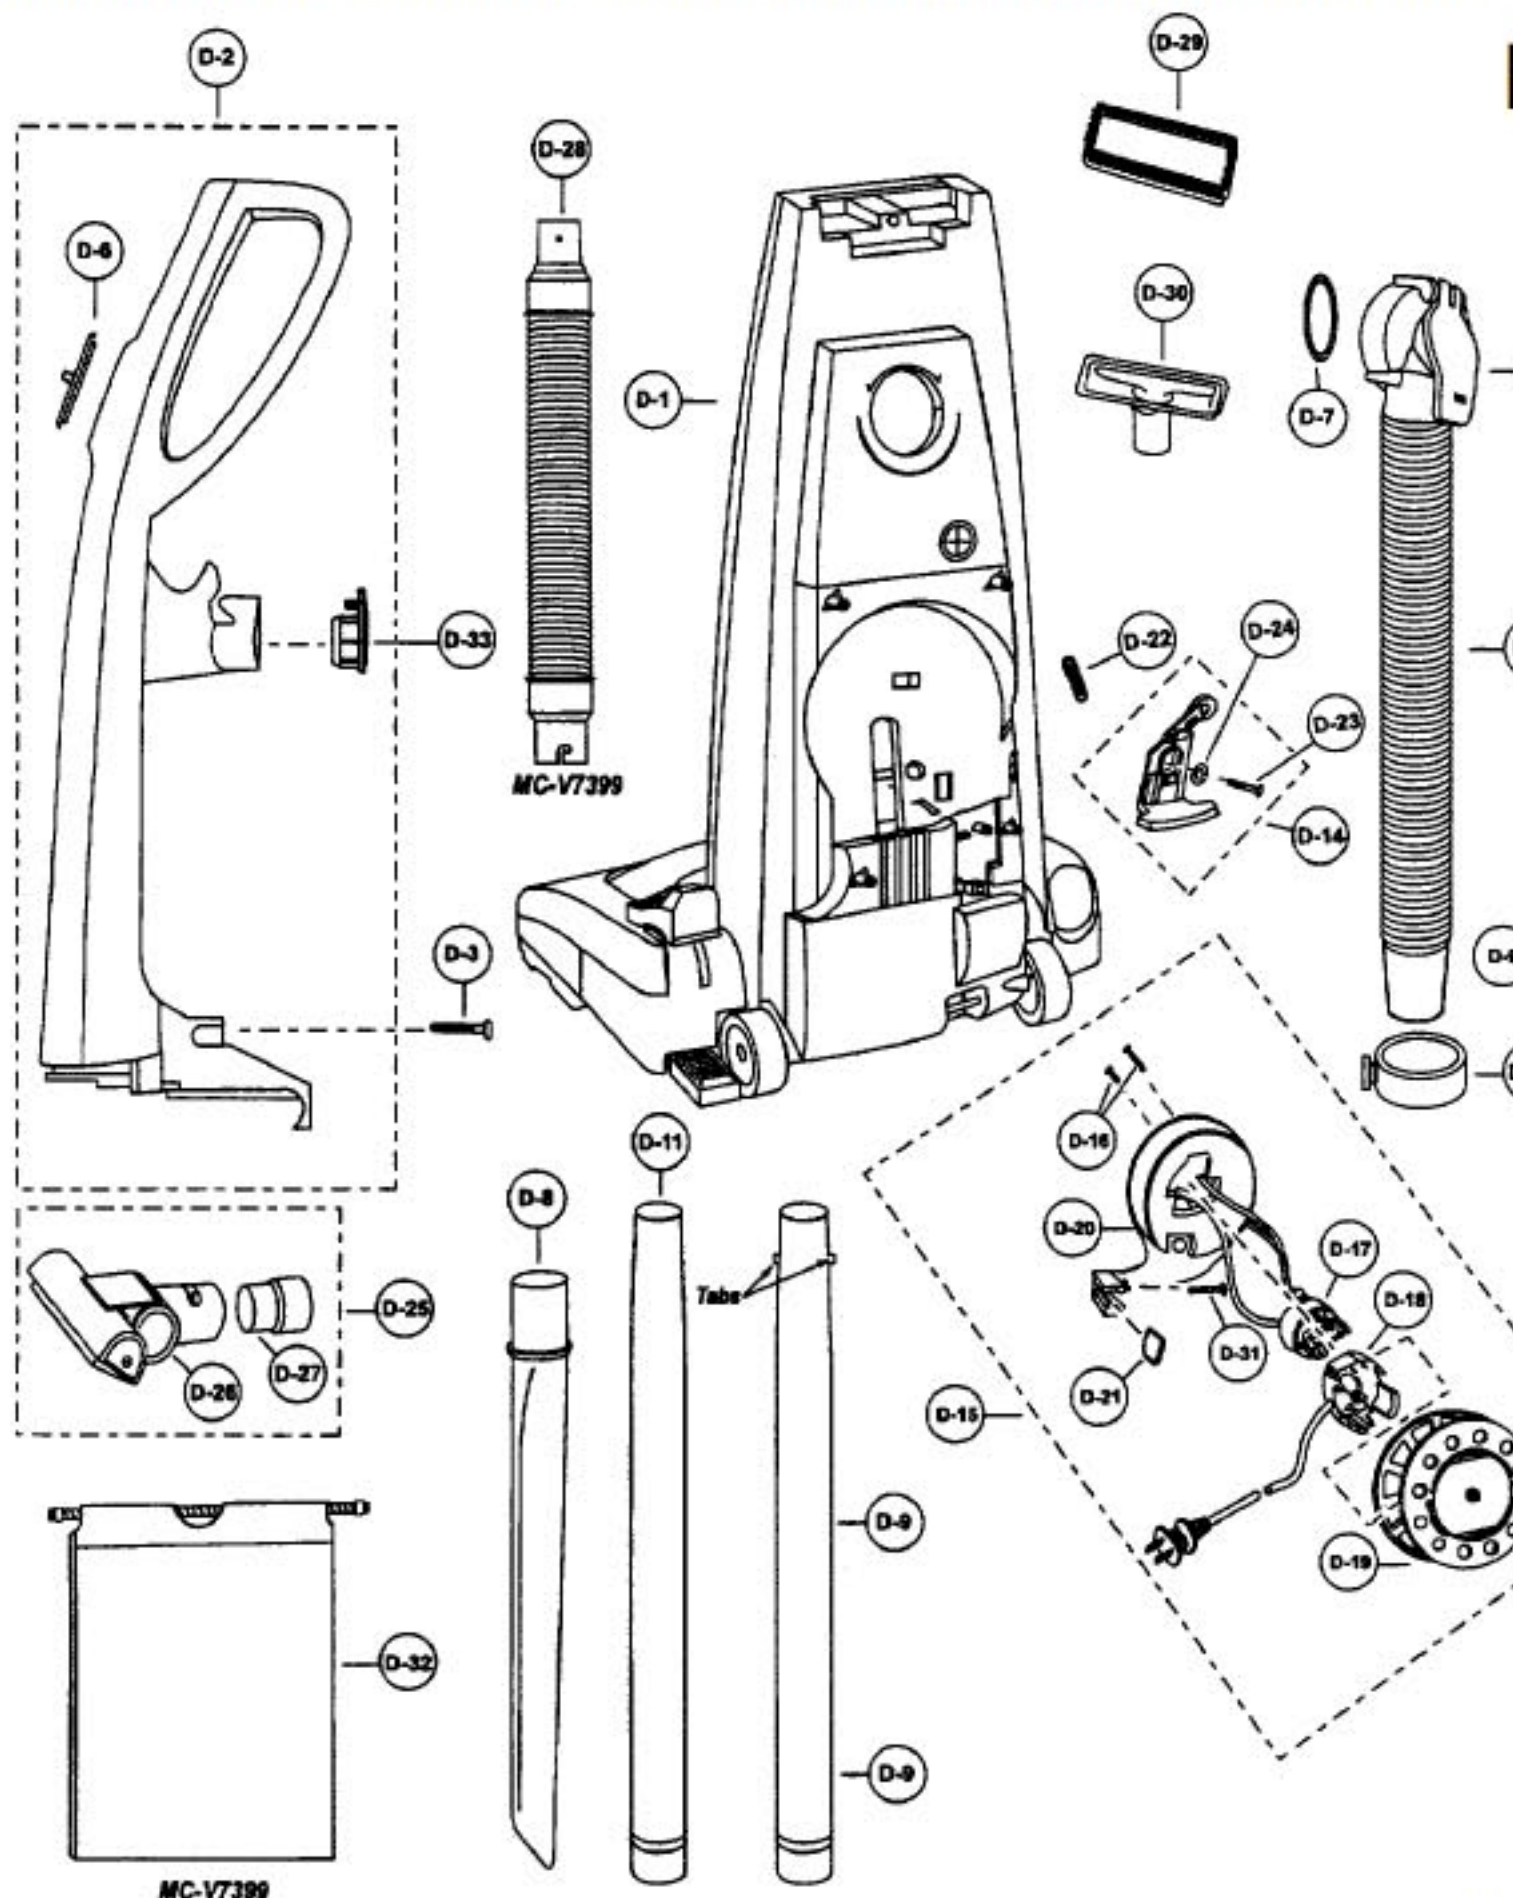

PANASONIC

V

Models: MC-V7341, MC-V7370, MC-V7380, MC-V7387, MC-V7389, MC-V7398, MC-V7399

MC-V7399

- 1 ..... N/A ..... Dust Compartment Assy, V7341
- 1 ..... P-10706 ..... Dust Compartment Assy, V7370
- 1 ..... P-10726 ..... Dust Compartment Assy, V7380
- 1 ..... P-10685 ..... Dust Compartment Assy, V7387

- 6 ..... N/A ..... Switch Knob, V7341
- 7 ..... P-10512 ..... Packing, suction inlet
- 8 ..... P-6069 ..... Crevice Tool
- 8 ..... P-10805 ..... Crevice Tool, V7341

- 19 ..... P-10685
- 20 ..... P-1064
- 21 ..... P-1064
- 22 ..... P-1064