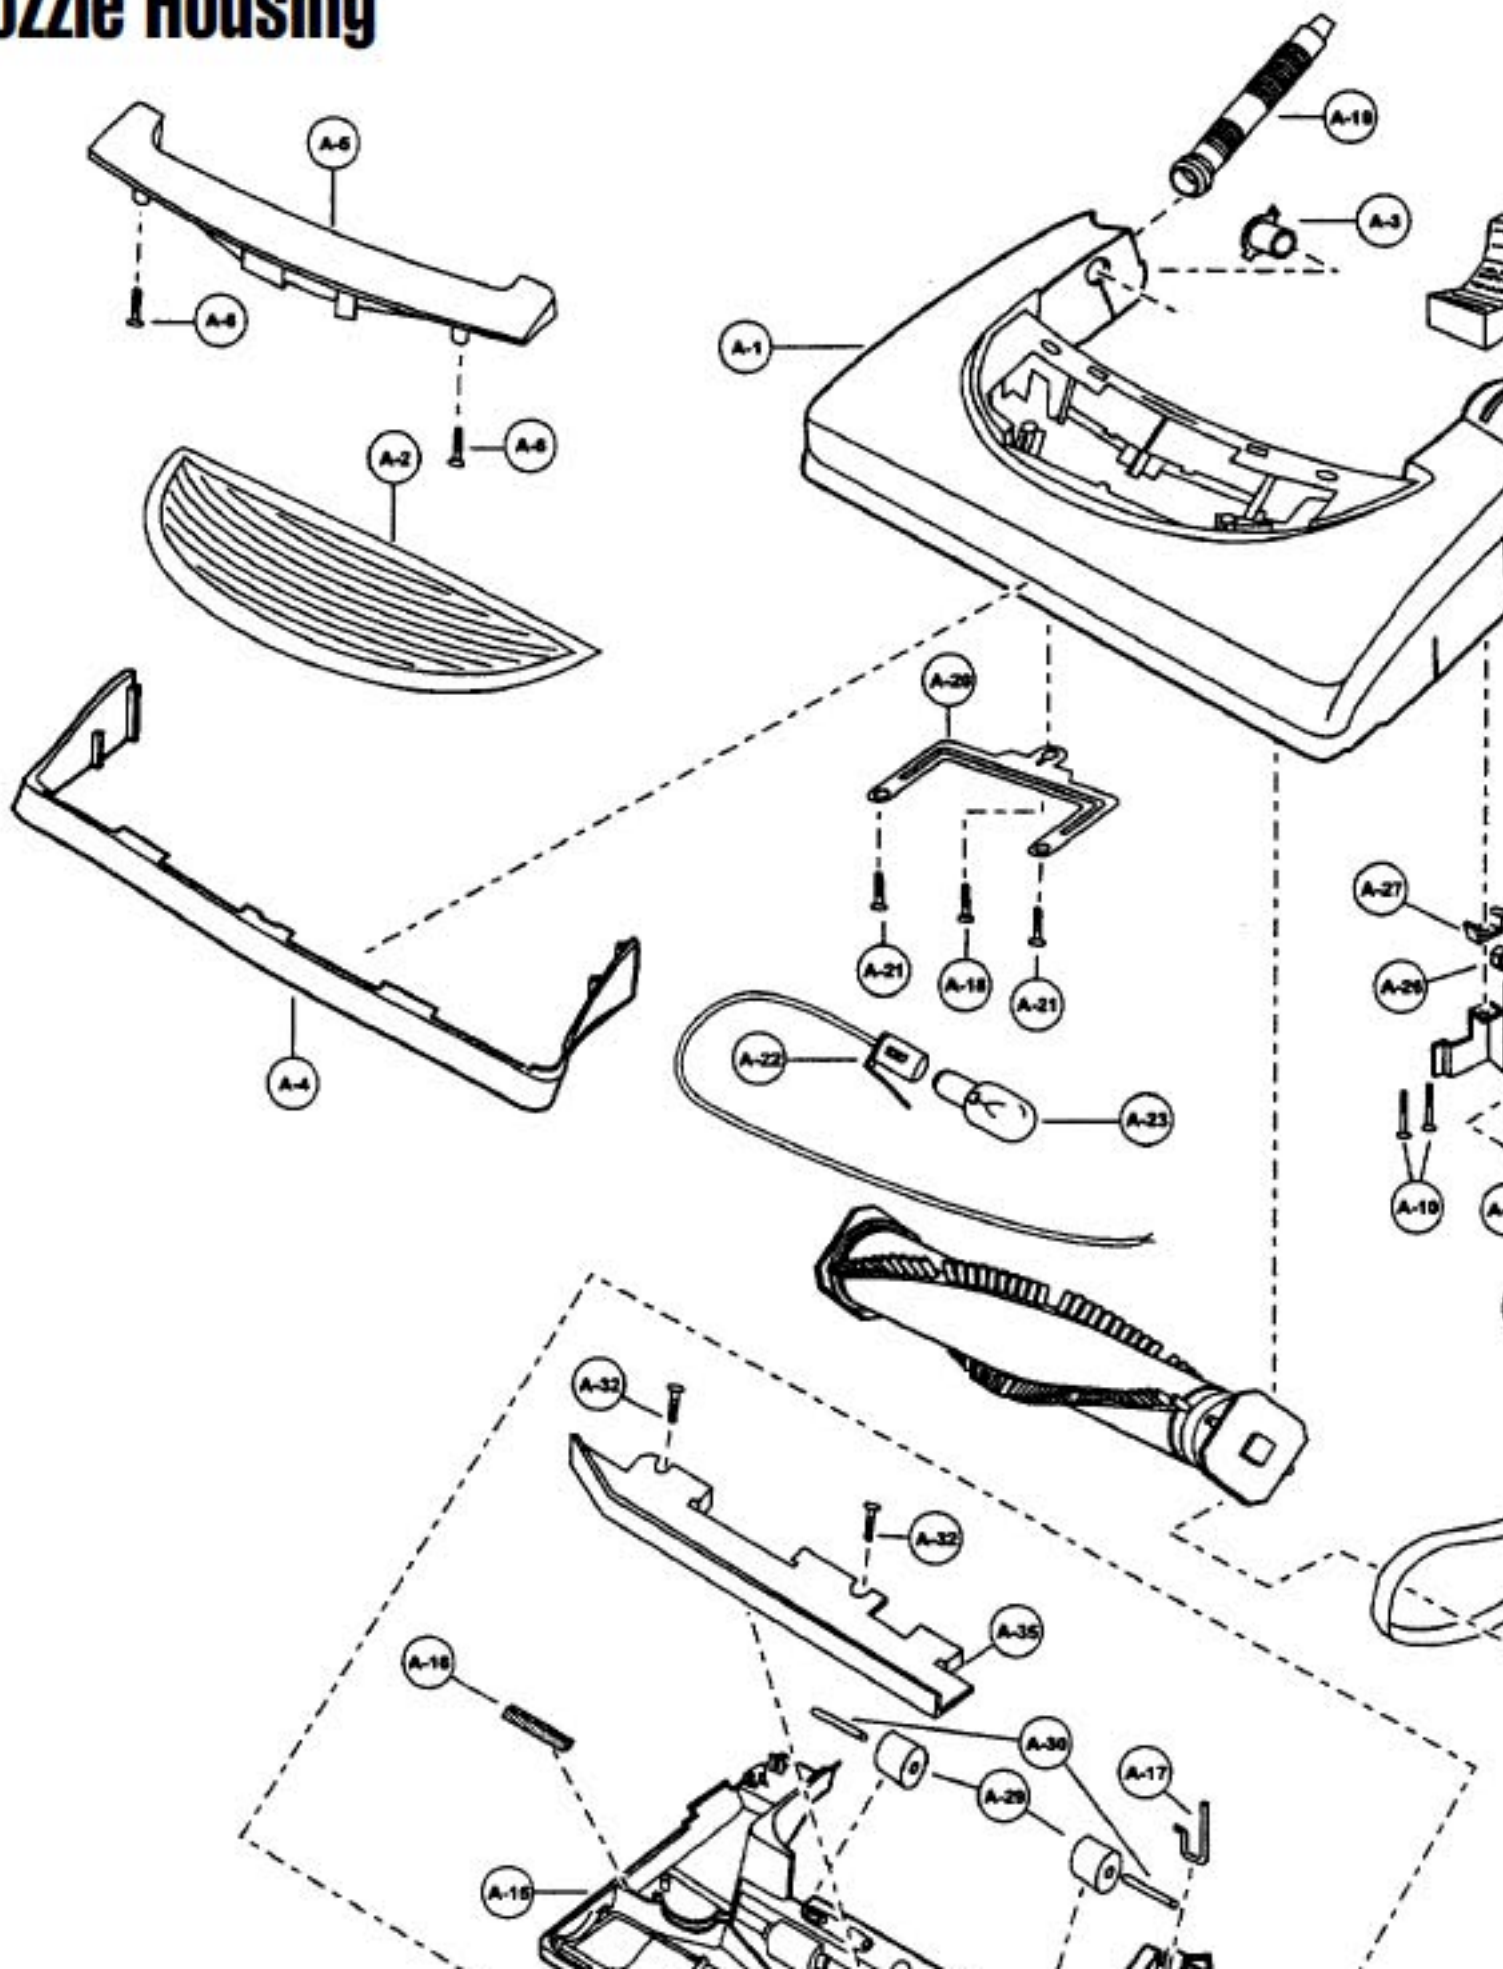

Nozzle Housing

PANASONIC

V-

Models: MC-7341, MC-V7370, MC-V7380, MC-V7387, MC-V7389, MC-V7398, MC-V7399

1	N/A	Nozzle Housing, V7341	10	P-02181	Screw, pedal/frame assy	26	P-9885	
1	P-10702	Nozzle Housing, V7370	11	P-4720	Pedal, black	27	P-0218	
1	P-10723	Nozzle Housing, V7380	12	P-10207	Cover, foot pedal	28	P-9887	
1	P-10671	Nozzle Housing, V7387	13	P-V270B	Belt, 2pk	29	P-9888	
1	P-10651	Nozzle Housing, V7389	13	P-00181	Belt, each	30	P-1035	
1	P-10668	Nozzle Housing, V7398	14	P-10632	Lower Plate Assy	30	P-9889	
1	P-10652	Nozzle Housing, V7399	14	P-10703	Lower Plate Assy, V7370	31	P-0218	
2	P-9854	Window	14	P-10724	Lower Plate Assy, V7380	32	P-6140	
2	P-10105	Window, V7370	14	P-10672	Lower Plate Assy, V7387	33	P-9810	
3	P-2500	Shaft, plastic	15	P-10633	Lower Plate	34	P-6800	
3	P-10819	Shaft, plastic, V7341	15	P-10705	Lower Plate, V7370	34	P-9810	
4	P-10351	Furniture Guard	15	P-10725	Lower Plate, V7380	35	P-9766	
4	P-10541	Furniture Guard, V7341	15	P-10681	Lower Plate, V7387		P-2444	
4	P-11014	Furniture Guard, V7370	16	P-10394	Packing, lower		P-9846	
5	P-98100	Light Cover, V7341, V7399	17	P-9861	Belt Cover		P-683	
5	P-10653	Light Cover, V7380, V7389	17	P-43	Belt Cover, V7370		P-1073	
5	P-8921	Light Cover, V7387	18	P-6800	Screw, lower plate			
5	P-10669	Light Cover, V7398	19	P-10304	Nozzle Hose			
6	P-8172	Screw, light cover	20	P-10353	Slider Support			
7	P-9878	Frame	21	P-6140	Screw, slider support			
7	P-000095	Frame, V7370, V7380	22	P-9367	Socket, bulb			
8	P-9857	Spring, pedal	23	P-7550	Bulb			
9	P-513	Shaft, pedal	24	P-10367	Pedal Gear Assy			
9	P-00051	Shaft, pedal, V7370	25	P-9884	Shoulder Screw			