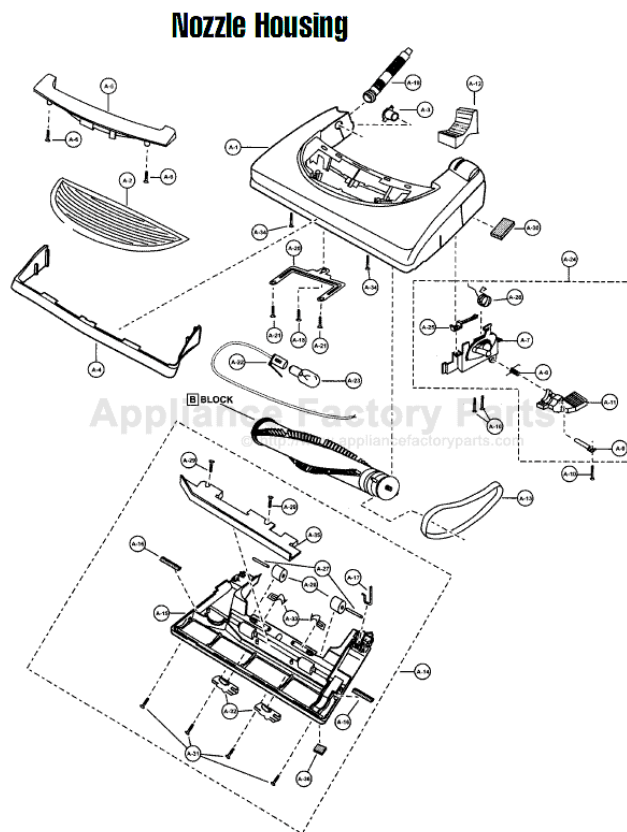

[Find Your PANASONIC Vacuum Cleaner Parts - Select From 605 Models](#)

----- Manual continues below -----