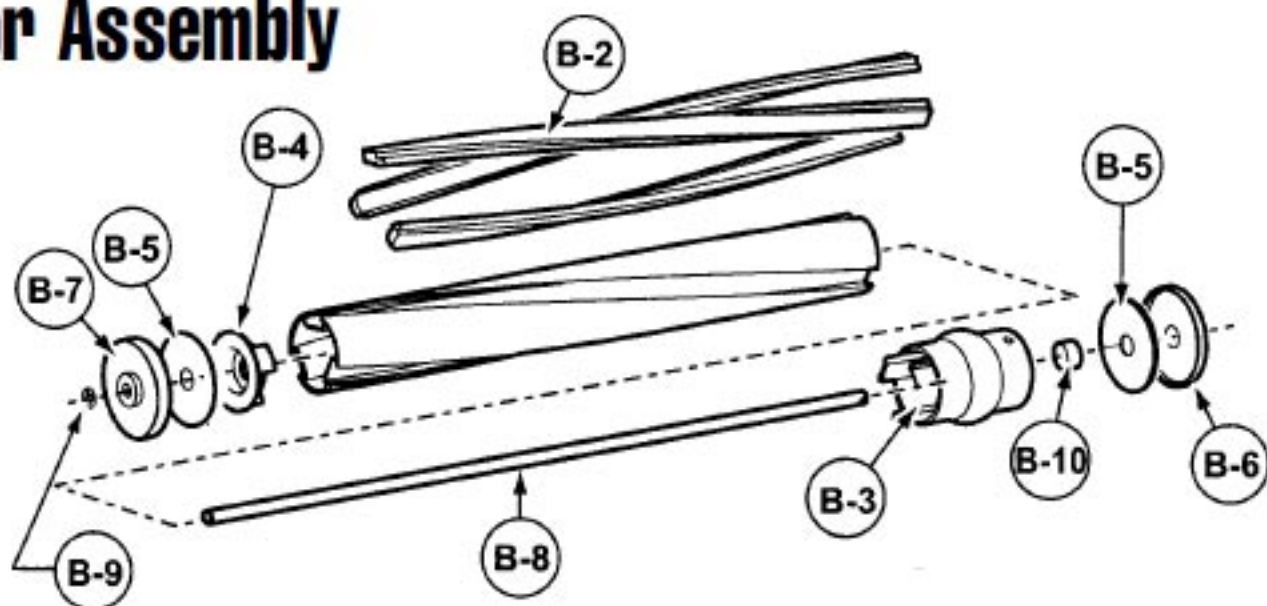

Models: MC-V7388

Agitator Assembly