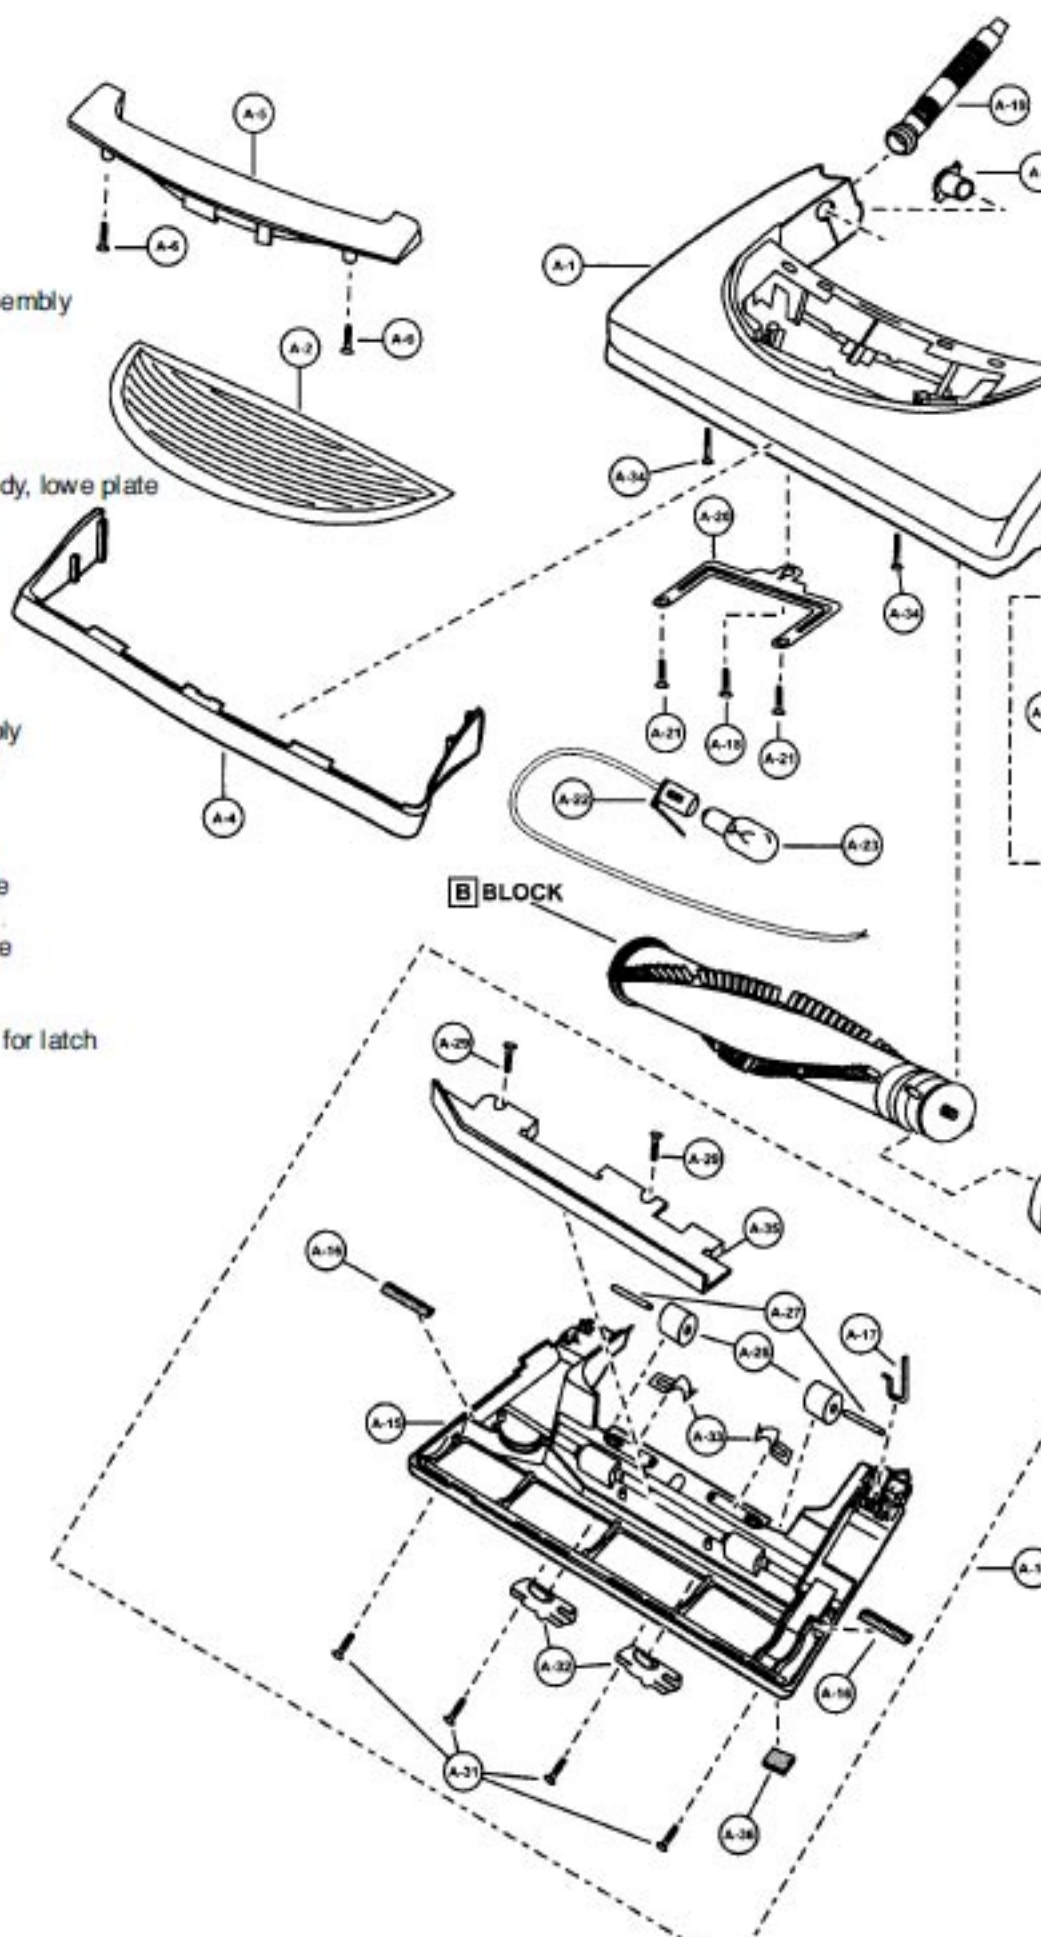

----- Manual continues below -----

Models: MC-V7388

Nozzle Housing

- 1 P-111441 Nozzle housing
- 2 P-9854 Window
- 3 P-10819 Shaft, plastic
- 4 P-10351 Furniture guard
- 5 P-10920 Light cover
- 6 P-8172 screw, light cover
- 7 P-111251 Bracket assembly
- 8 P-9857 Spring, pedal
- 9 P-513 Shaft, pedal
- 10 ... P-000132 Screw, pedal/frame assembly
- 11 ... P-4720 Pedal, black
- 12 ... P-10835 Foot pedal cover
- 13 ... P-10599 Belt, flat
- 14 ... P-10672 Lower plate assembly
- 15 ... P-10681 Lower plate
- 16 ... P-10394 Packing, lower plate/body, lower plate
- 17 ... P-9861 Belt cover
- 18 ... P-6800 Screw, slider support
- 19 ... P-10304 Nozzle hose
- 20 ... P-10353 Slider support
- 21 ... P-0001322 ... Screw, slider support
- 22 ... P-11103 Socket, bulb
- 23 ... P-7550 bulb
- 24 ... P-10733 Handle release assembly
- 25 ... P-9886 Spring, foot gear pedal
- 26 ... P-9888 Wheel
- 27 ... P-10968 Shaft, wheel
- 28 ... P-02184 Spring, shifter return
- 29 ... P-6140 Screw, body, lower plate
- 30 ... P-98103 Packing, nozzle
- 31 ... P-98104 Screw, metal lower plate
- 32 ... P-2444 Latch
- 33 ... P-9846 Spring, stop latch
- 34 ... P-683 Screw, nozzle housing, for latch
- 35 ... P-9766 Body, lower plate
- 36 ... P-10715 Packing dirt guard

Models: MC-V7388

Agitator Assembly

- 1 P-111441 Agitator assembly
- 2 P-111463 Brush, 3 pcs.
- 3 P-111464 Agitator pulley
- 4 P-10801 Agitator holder
- 5 P-10376 Filter
- 6 P-9709 End cap, right
- 7 P-9708 End cap, left
- 8 P-5701 Agitator shaft
- 9 P-111465 Ring clip
- 10 P-111466 Spacer