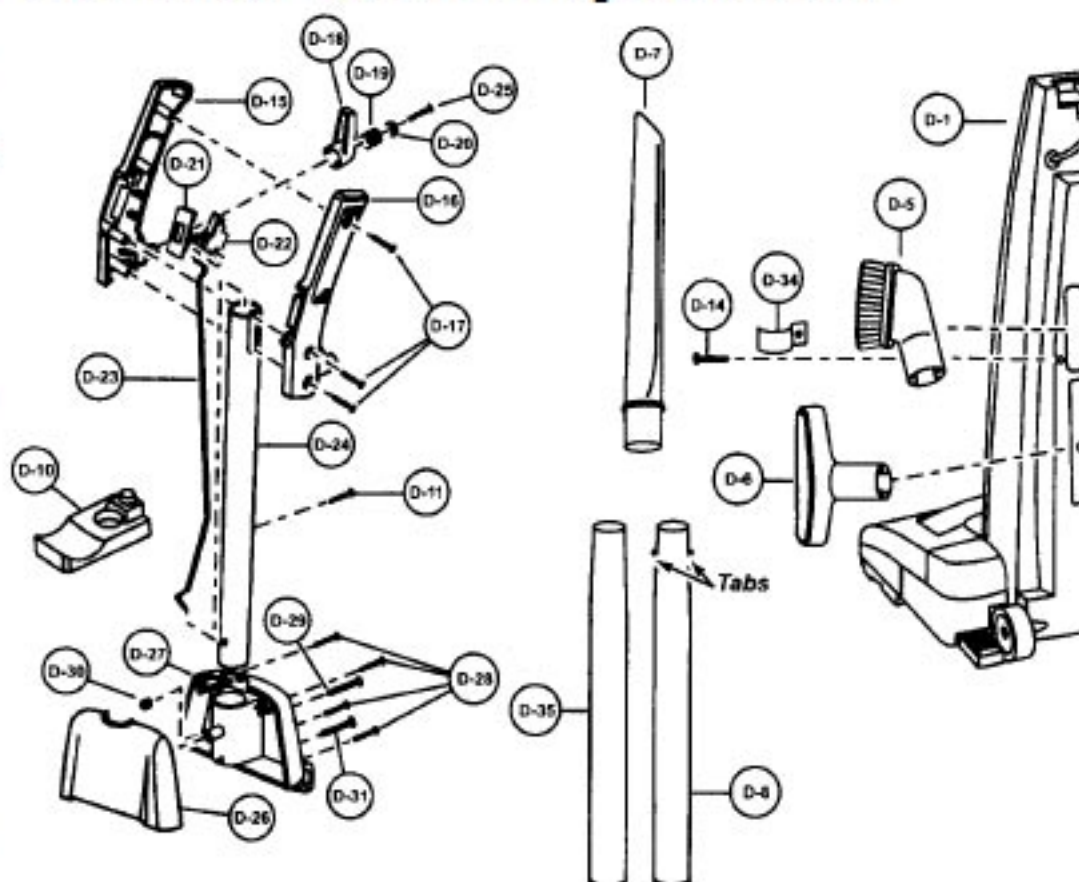

Handle Assembly and Rear Dust Compartment

- 1 ..... P-111445 ..... Dust compartment
- 2 ..... P-8972 ..... Cover, suction inlet
- 3 ..... P-10436 ..... Hose
- 4 ..... P-10512 ..... Packing, suction inlet
- 5 ..... P-6088 ..... Dusting brush
- 6 ..... P-6620 ..... Upholstery tool
- 7 ..... P-6069 ..... Crevice tool
- 8 ..... P-8180 ..... Wand, with tabs
- 10 ..... P-10403 ..... Hose holder
- 11 ..... P-10449 ..... Screw, hose holder
- 12 ..... P-9873 ..... Hose ring
- 13 ..... P-9897 ..... Holder dusting brush
- 14 ..... P-6140 ..... Screw
- 15 ..... P-9817 ..... Handle grip, right
- 16 ..... P-9818 ..... Handle grip, left
- 17 ..... P-8172 ..... Screw, handle grip
- 18 ..... P-9819 ..... Upper cord hook
- 19 ..... P-7670 ..... Spring, cord hook
- 20 ..... P-587 ..... Washer, cord hook
- 21 ..... P-9820 ..... Window, switch
- 22 ..... P-9821 ..... Knob, switch
- 23 ..... P-7554 ..... Lever, handle
- 24 ..... P-10404 ..... handle
- 25 ..... P-8172 ..... Screw, cord hook
- 26 ..... P-10932 ..... handle cover, front
- 27 ..... P-8934 ..... handle cover, rear
- 28 ..... P-8172 ..... Screw, handle cover
- 29 ..... P-7301 ..... Screw, handle