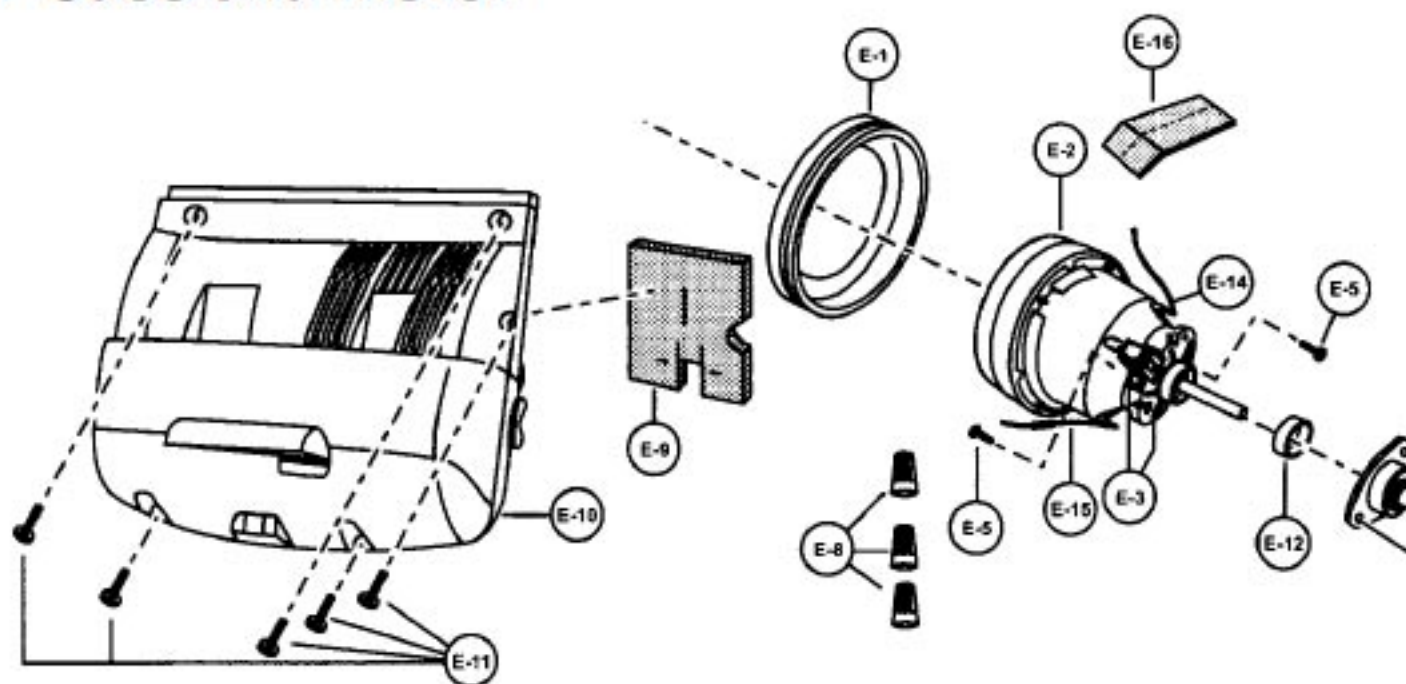

Motor Case and Motor

1	.....	P-0293	.....	Motor support rubber, front
2	.....	P-10933	.....	Fan motor unit
3	.....	P-8182	.....	Carbon brush assembly
4	.....	P-111435	.....	Screw, flange
5	.....	P-9823	.....	Screw, carbon brush assembly
6	.....	P-9911	.....	Motor support rubber, rear
7	.....	P-10670	.....	Noise suppressor
8	.....	P-000623	.....	Wire connector
9	.....	P-9874	.....	Packing, rear cover
10	...	P-10934	.....	Motor case