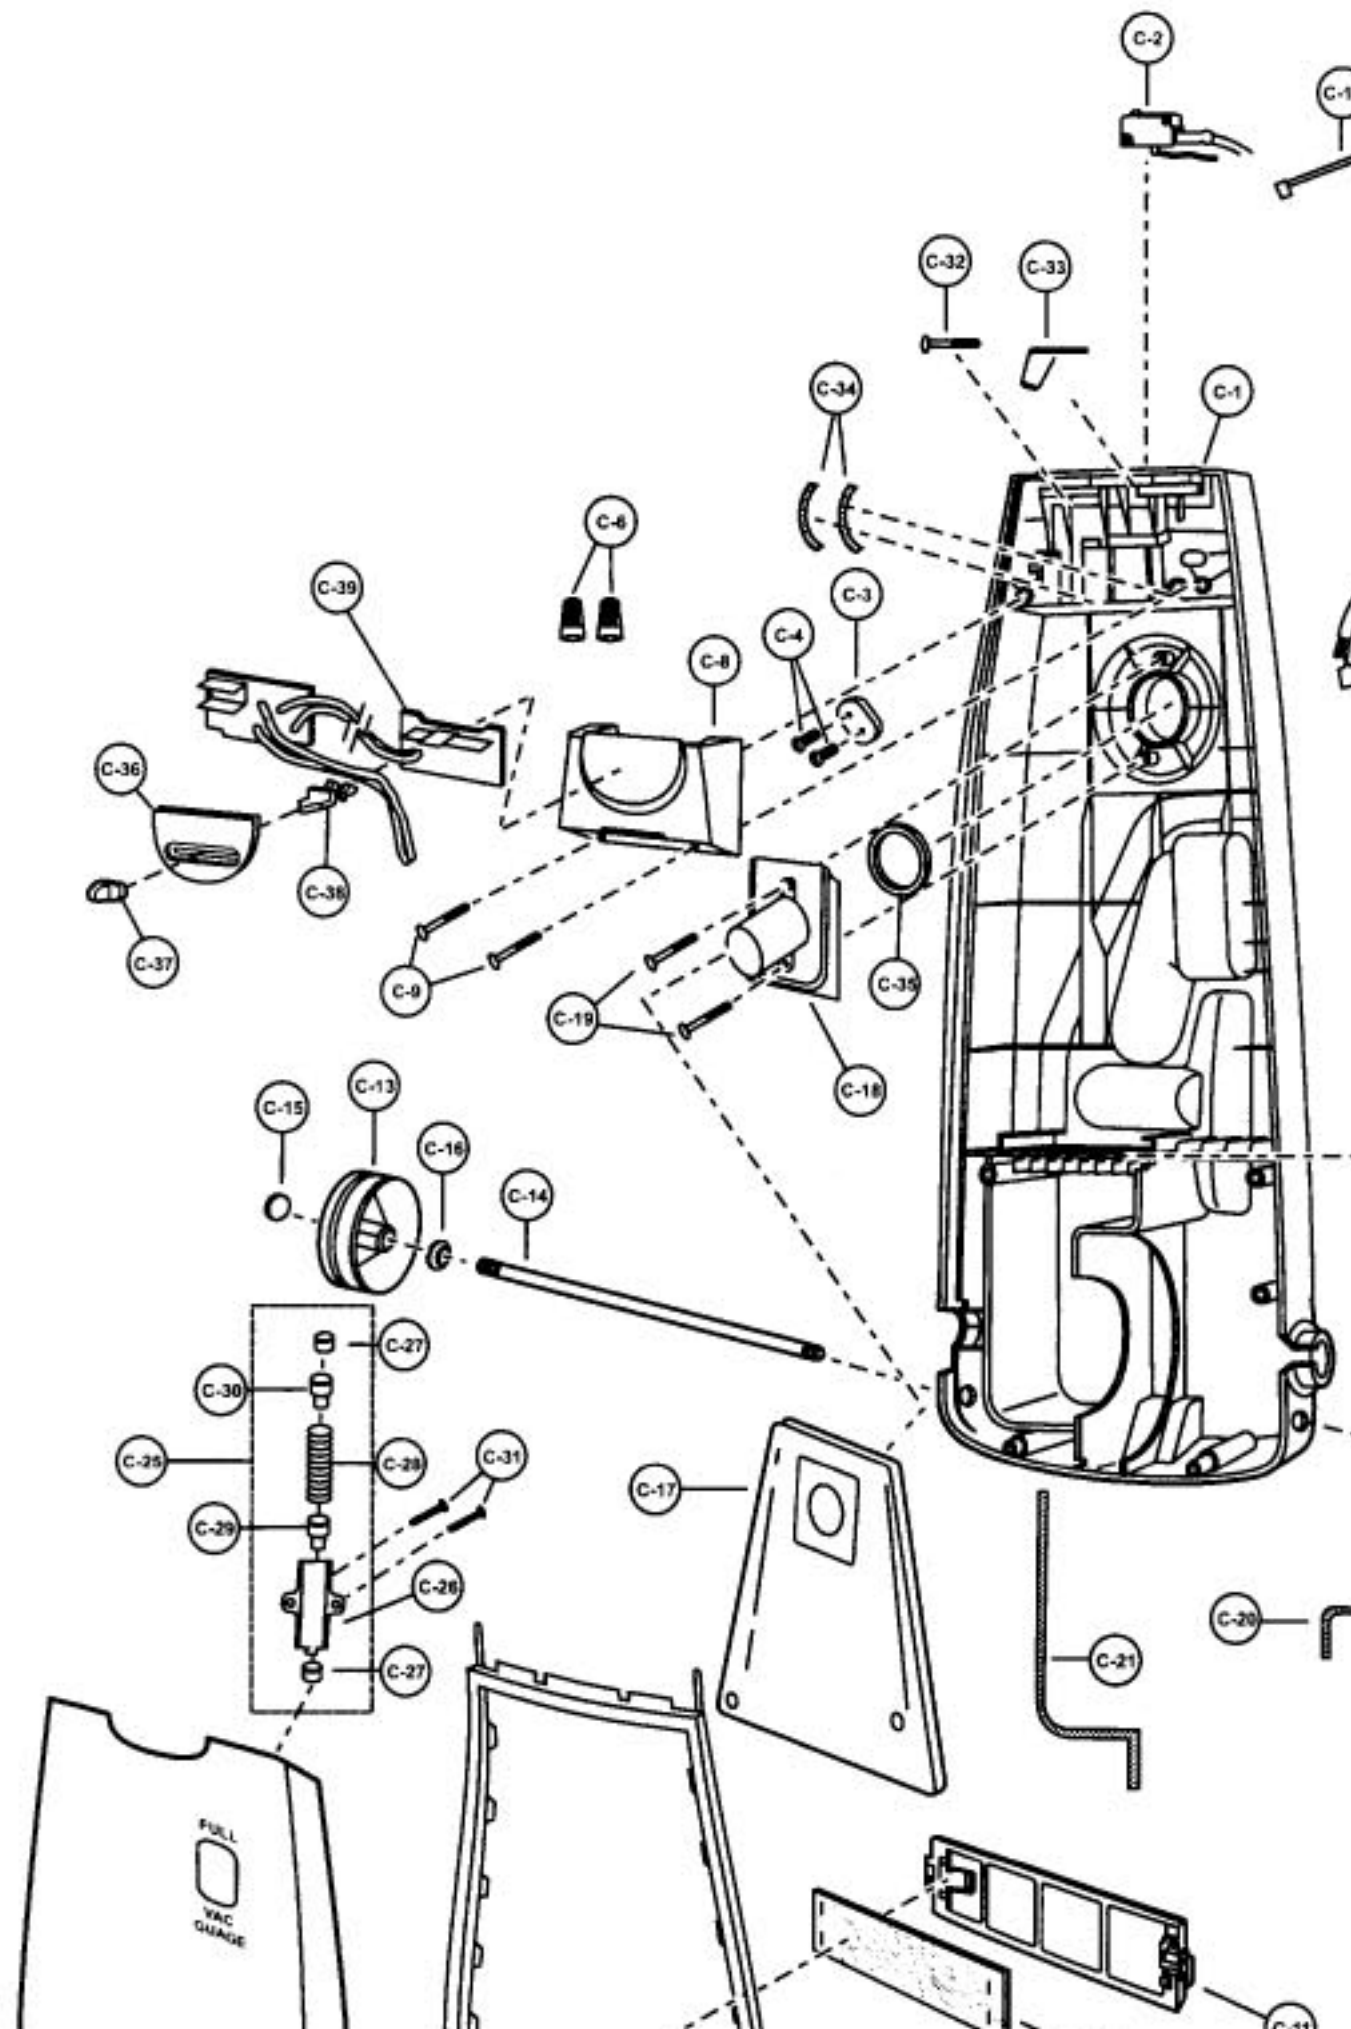

PANASONIC

V

Models: MC-V7388

Body

Models: MC-V7388

Body

- | | | | | | | | | | |
|----|-------|----------|-------|-------------------------|----|-----|----------|-------|------------------------|
| 1 | | P-111442 | | Dust compartment, mach | 21 | ... | P-10698 | | Packing, left |
| 2 | | P-000025 | | On/off switch | 22 | ... | P-111444 | | Dust cover |
| 3 | | P-0698 | | Cord stopper | 23 | ... | P-3820 | | Wire cord |
| 4 | | P-6140 | | Screw, cord stopper | 24 | ... | P-10928 | | Exhaust filter, HEPA |
| 5 | | P-10713 | | Power cord | 25 | ... | 10718 | | Indicator assembly |
| 6 | | P-000623 | | Wire connector | 26 | ... | P-98109 | | Body, indicator |
| 7 | | P-10925 | | Packing, dust container | 27 | ... | P-9300 | | Packing, indicator |
| 8 | | P-11207 | | Switch cover | 28 | ... | P-10400 | | Spring, indicator |
| 9 | | P-6140 | | Screw, switch cover | 29 | ... | P-000149 | | Lead, indicator |
| 10 | ... | P-9892 | | Lead wire, black | 30 | ... | P-000147 | | Cap, indicator |
| 11 | ... | P-9893 | | Filter supporter | 31 | ... | P-4104 | | Screw, indicator |
| 12 | ... | P-7023 | | Secondary filter, foam | 32 | ... | P-6800 | | Screw, on/off switch |
| 13 | ... | P-111443 | | Wheel | 33 | ... | P-0701 | | Switch lever |
| 14 | ... | P-10968 | | Shaft, wheel | 34 | ... | P-81105 | | Tight packing |
| 15 | ... | P-74009 | | Stopper, wheel | 35 | ... | P-10719 | | Packing, suction inlet |
| 16 | ... | P-6115 | | Washer, wheel | 36 | ... | P-111434 | | Ornamental plate |
| 17 | ... | P-111387 | | Dust bag, type U6 | 37 | ... | P-10929 | | Button |
| 18 | ... | P-10358 | | Bag supporter | 38 | ... | P-10930 | | Slider |
| 19 | ... | P-6140 | | Screw, bag supporter | 39 | ... | P-111467 | | PCB Assembly |
| 20 | ... | P-3990 | | Packing, right | | | | | |