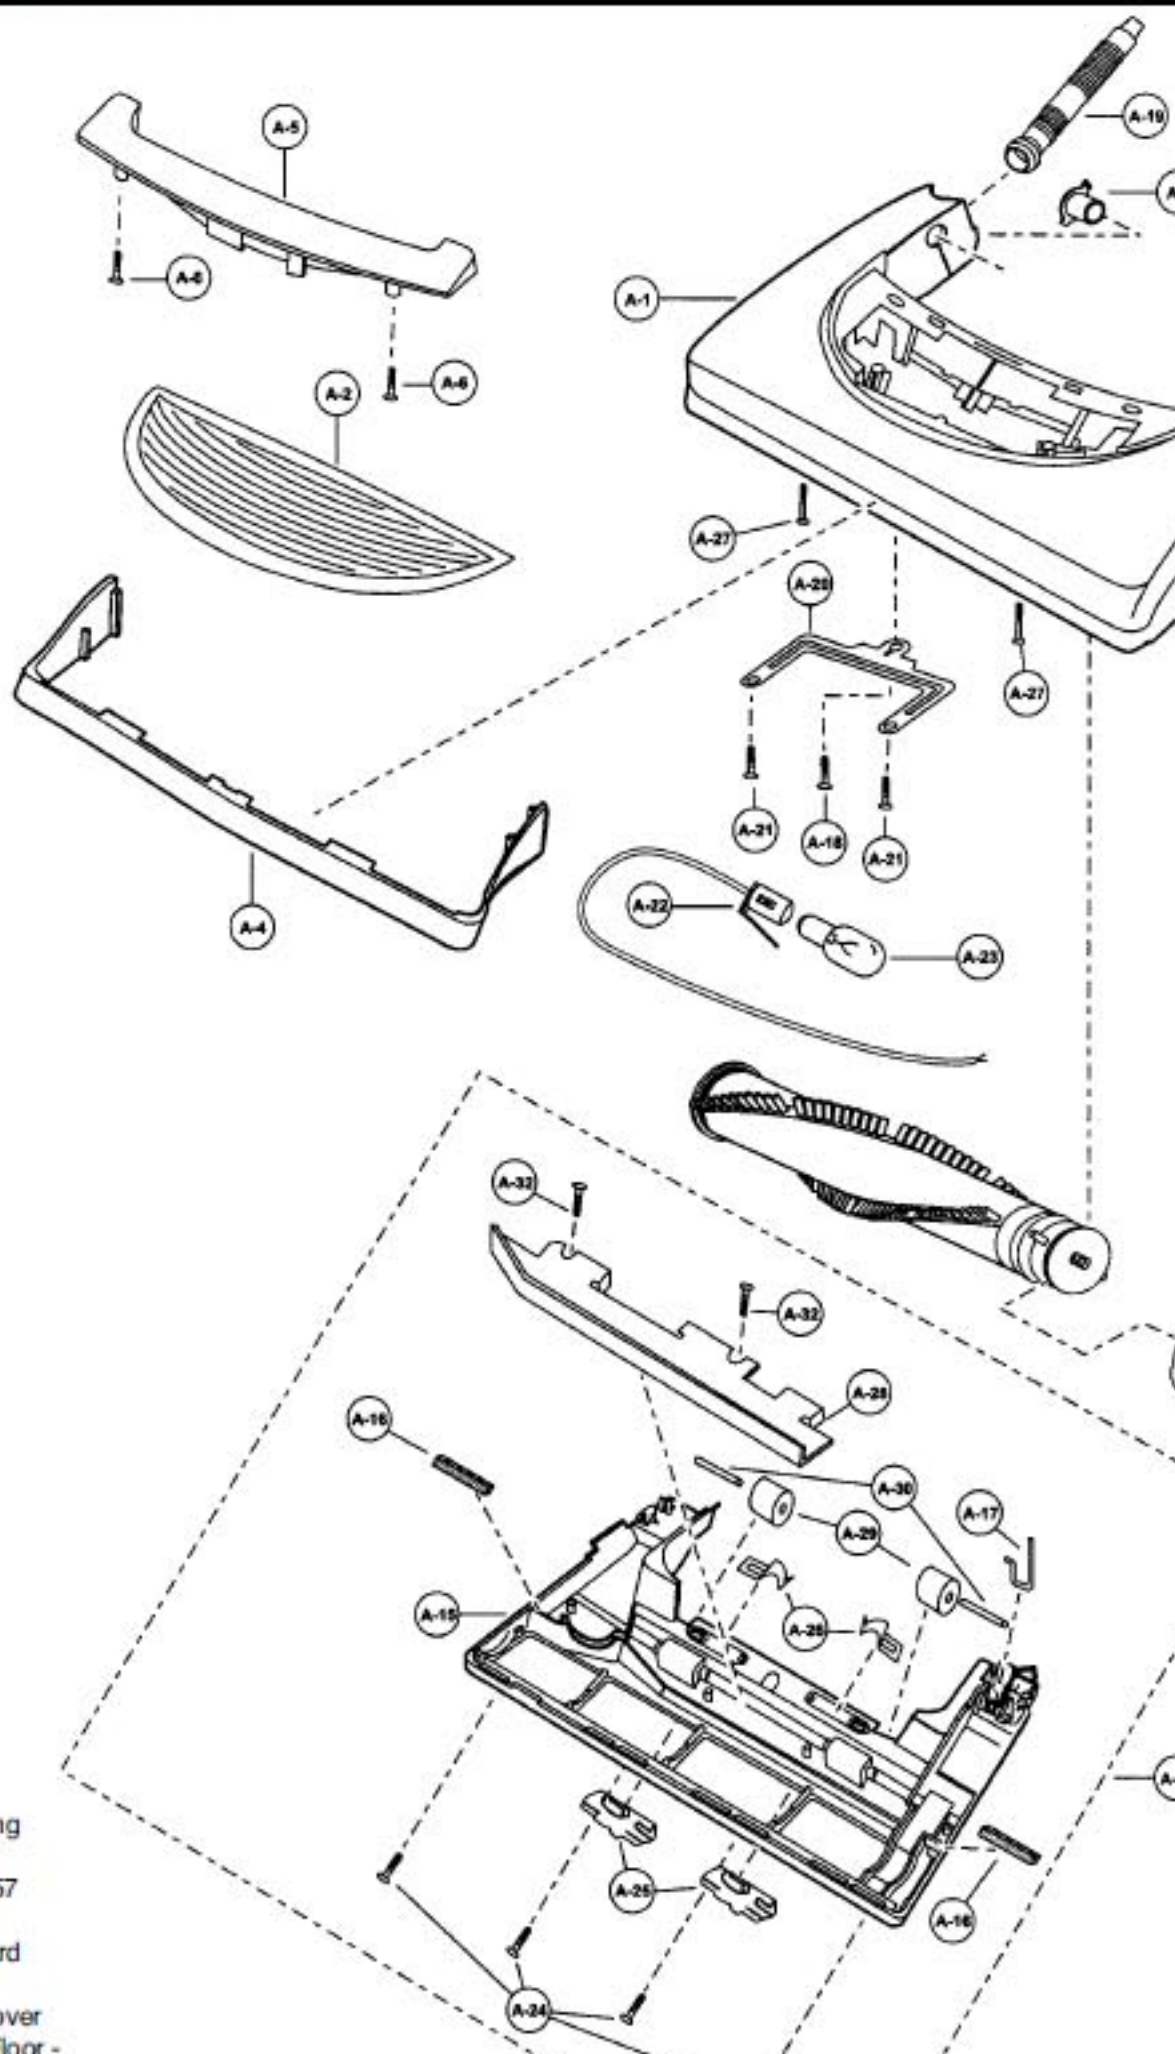

This Owner's Manual is provided and hosted by Appliance Factory Parts.

PANASONIC V5257 Owner's Manual

[Shop genuine replacement parts for PANASONIC V5257](#)

[Find Your PANASONIC Vacuum Cleaner Parts - Select From 605 Models](#)

----- Manual continues below -----

Models: MC-V7348, MC-V5257

- 1 P-10834 Nozzle Housing
- 2 P-9884 Window
- 2 P-9885 Window, V5257
- 3 P-9302 Shaft, plastic
- 4 P-10351 Furniture Guard
- 5 P-8921 Light Cover
- 6 P-8172 Screw, light cover
- 7 P-10733 Carpet/Bare Floor -

Agitator Assembly