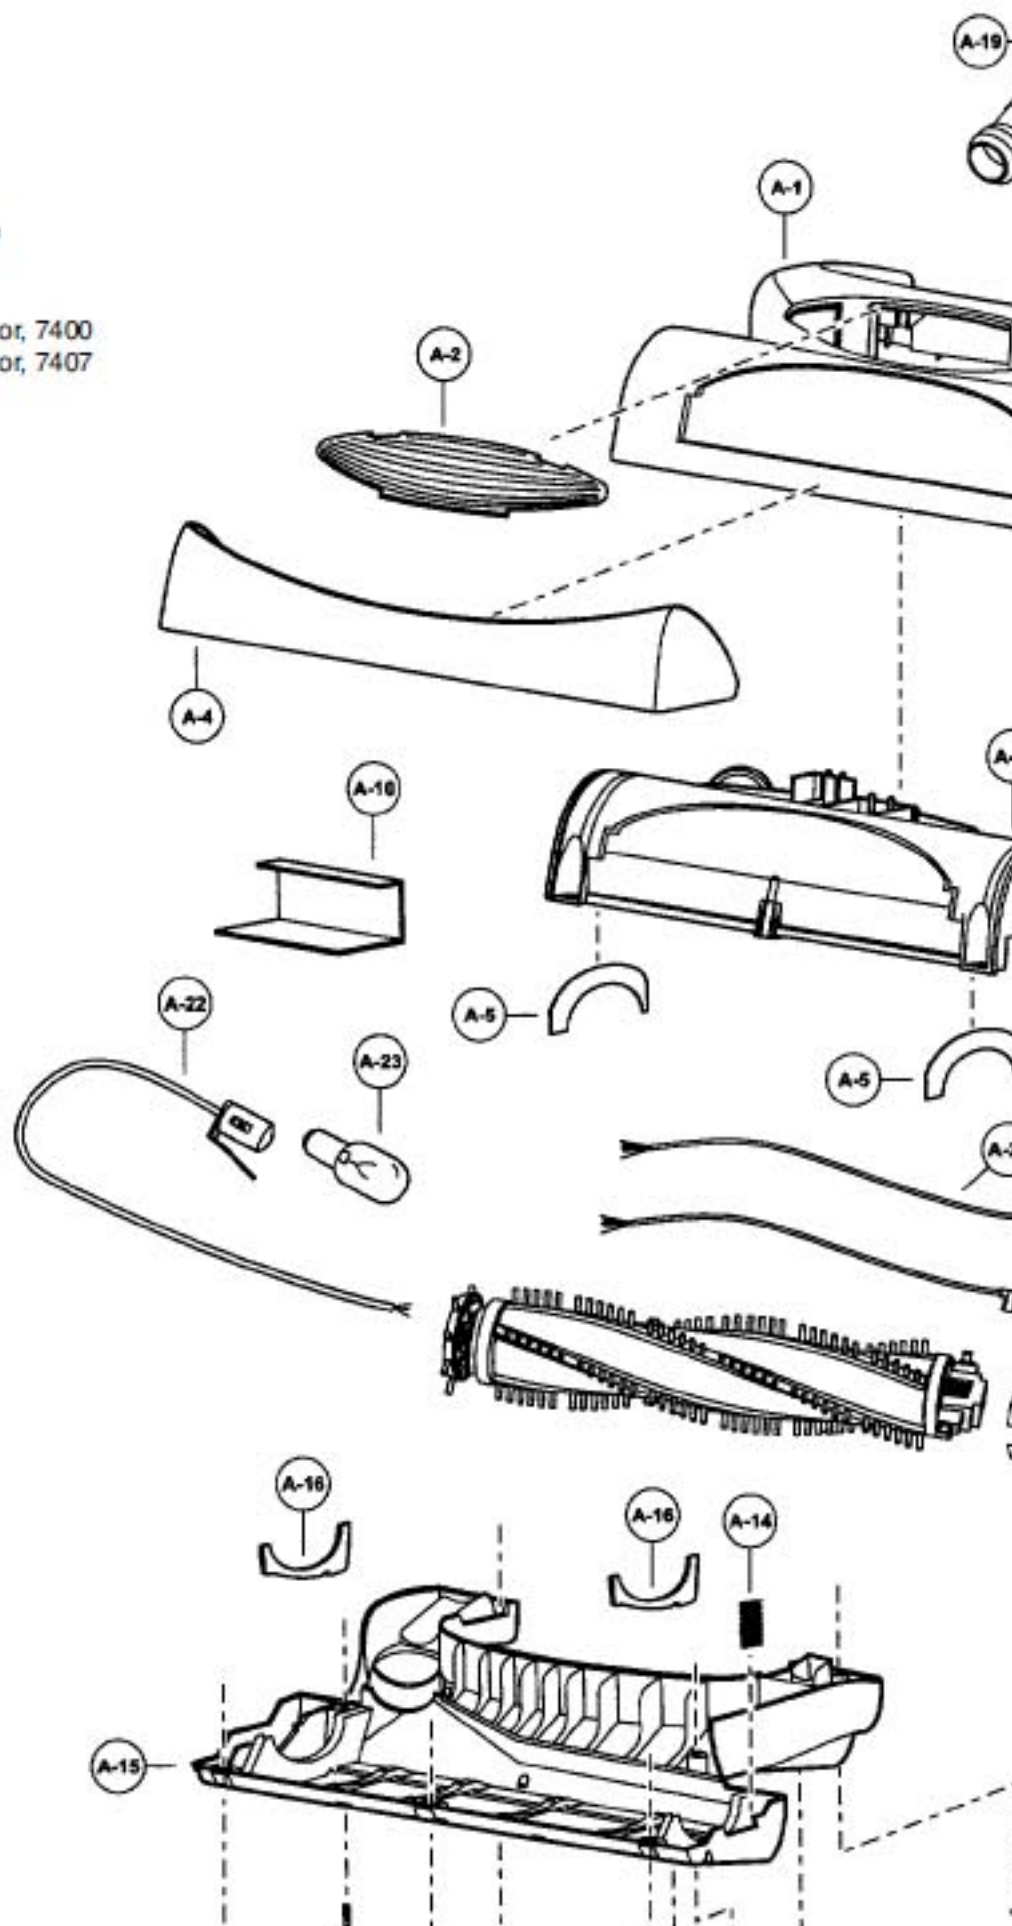

## Nozzle Housing

- 1 .... P-10737 ..... Nozzle Housing, V7400D
- 1 .... P-10789 ..... Nozzle Housing, V7407D
- 2 .... P-10738 ..... Window
- 3 .... P-10739 ..... Brush "A"
- 4 .... P-10740 ..... Furniture Guard
- 5 .... P-10741 ..... Felt, upper
- 6 .... P-10742 ..... Switch Assy, agitator, on/off
- 7 .... P-10743 ..... Button, agitator, on/off
- 8 .... P-10586 ..... Overload Protector
- 9 .... P-10744 ..... Extension, overload protector, 7400
- 9 .... P-00127 ..... Extension, overload protector, 7407
- 10 ... P-10745 ..... Reflector
- 11 ... P-10746 ..... Lead Wire
- 12 ..... Thermal Protector
- 13 ... P-000623 ..... Wire Connector
- 14 ... P-10747 ..... Filter
- 15 ... P-10748 ..... Lower Plate
- 16 ... P-10749 ..... Felt, lower plate
- 17 ... P-10750 ..... Shaft, wheel
- 18 ... P-10751 ..... Wheel
- 19 ... P-10752 ..... Nozzle Hose
- 20 ... P-6140 ..... Screw, lower plate
- 21 ... P-10753 ..... Nozzle Cover
- 22 ... P-10754 ..... Socket, bulb
- 23 ... P-7550 ..... Bulb
- 24 ... P-10755 ..... Pedal
- 25 ... P-10756 ..... Plate, pedal
- 26 ... P-6140 ..... Screw, pedal plate
- 27 ... P-10757 ..... Lead Wire, brown
- 28 ..... Lead Wire, blue
- 29 ... P-10758 ..... Motor Support

## Body