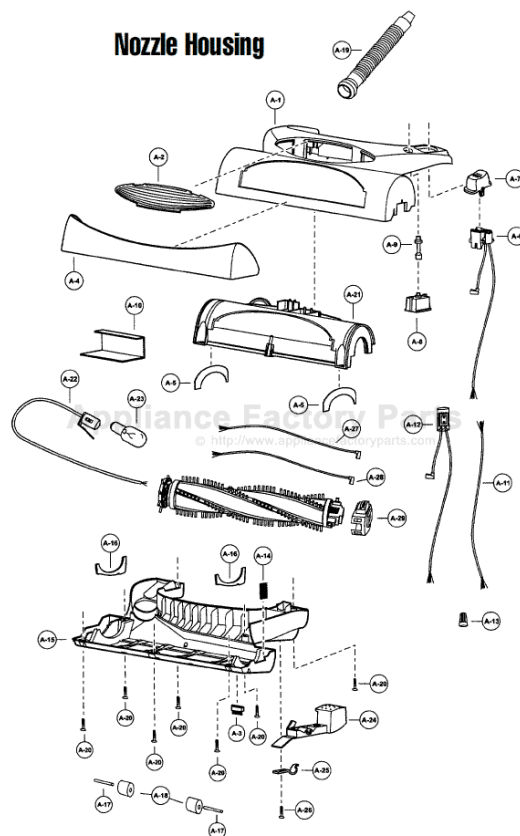

[Find Your PANASONIC Vacuum Cleaner Parts - Select From 605 Models](#)

----- Manual continues below -----