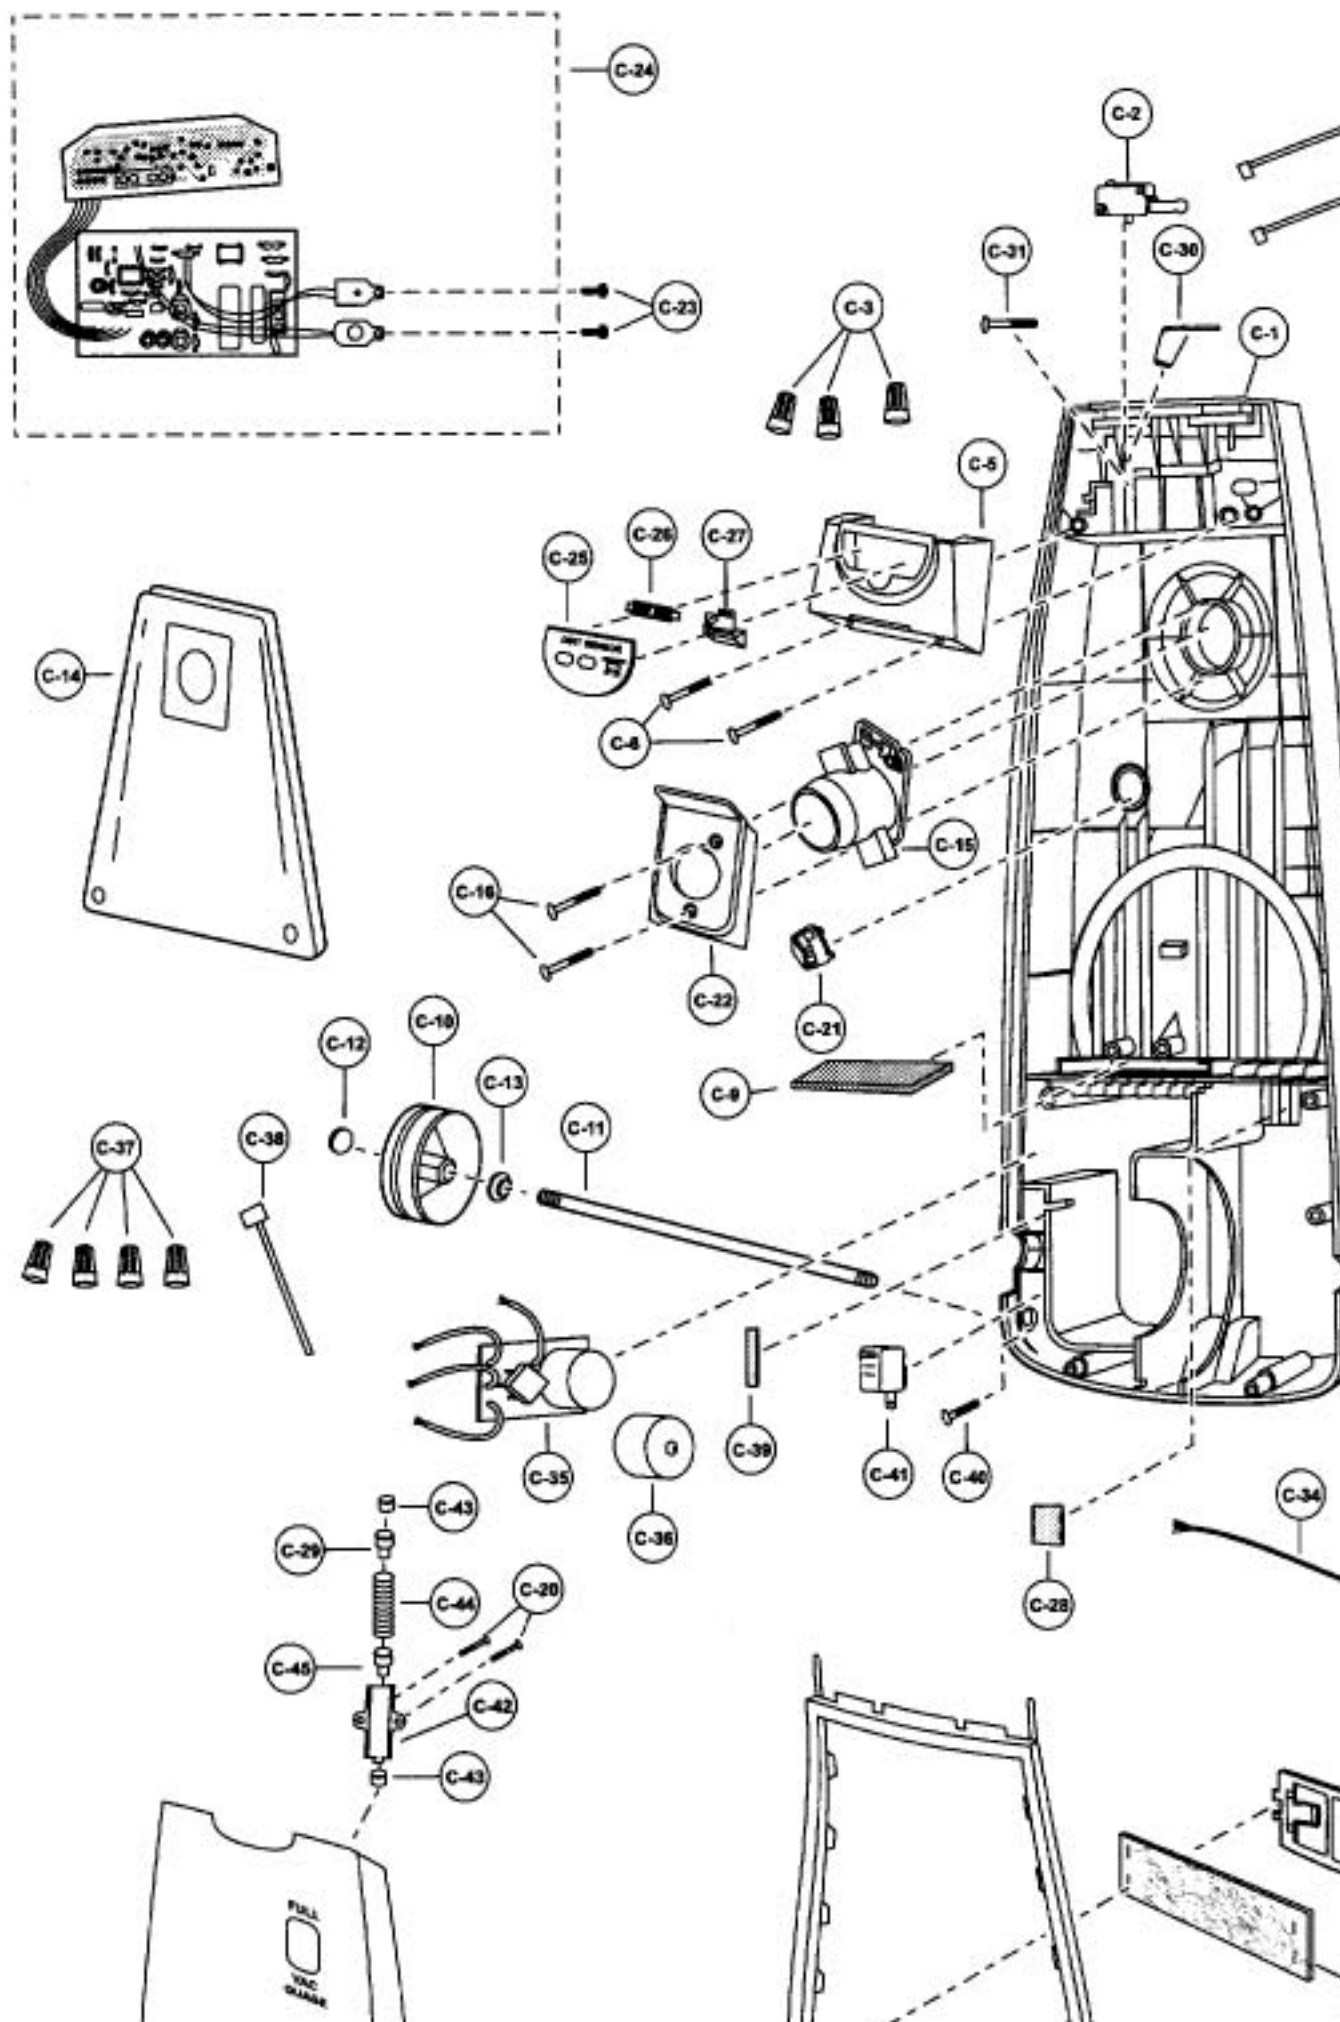

## Nozzle Housing

- 1 .... P-10737 ..... Nozzle Housing, V7400D
- 1 .... P-10789 ..... Nozzle Housing, V7407D
- 2 .... P-10738 ..... Window
- 3 .... P-10739 ..... Brush "A"
- 4 .... P-10740 ..... Furniture Guard
- 5 .... P-10741 ..... Felt, upper
- 6 .... P-10742 ..... Switch Assy, agitator, on/off
- 7 .... P-10743 ..... Button, agitator, on/off
- 8 .... P-10586 ..... Overload Protector
- 9 .... P-10744 ..... Extension, overload protector, 7400
- 9 .... P-00127 ..... Extension, overload protector, 7407
- 10 ... P-10745 ..... Reflector
- 11 ... P-10746 ..... Lead Wire
- 12 ..... Thermal Protector
- 13 ... P-000623 ..... Wire Connector
- 14 ... P-10747 ..... Filter
- 15 ... P-10748 ..... Lower Plate
- 16 ... P-10749 ..... Felt, lower plate
- 17 ... P-10750 ..... Shaft, wheel
- 18 ... P-10751 ..... Wheel
- 19 ... P-10752 ..... Nozzle Hose
- 20 ... P-6140 ..... Screw, lower plate
- 21 ... P-10753 ..... Nozzle Cover
- 22 ... P-10754 ..... Socket, bulb
- 23 ... P-7550 ..... Bulb
- 24 ... P-10755 ..... Pedal
- 25 ... P-10756 ..... Plate, pedal
- 26 ... P-6140 ..... Screw, pedal plate
- 27 ... P-10757 ..... Lead Wire, brown
- 28 ..... Lead Wire, blue
- 29 ... P-10758 ..... Motor Support

## Body