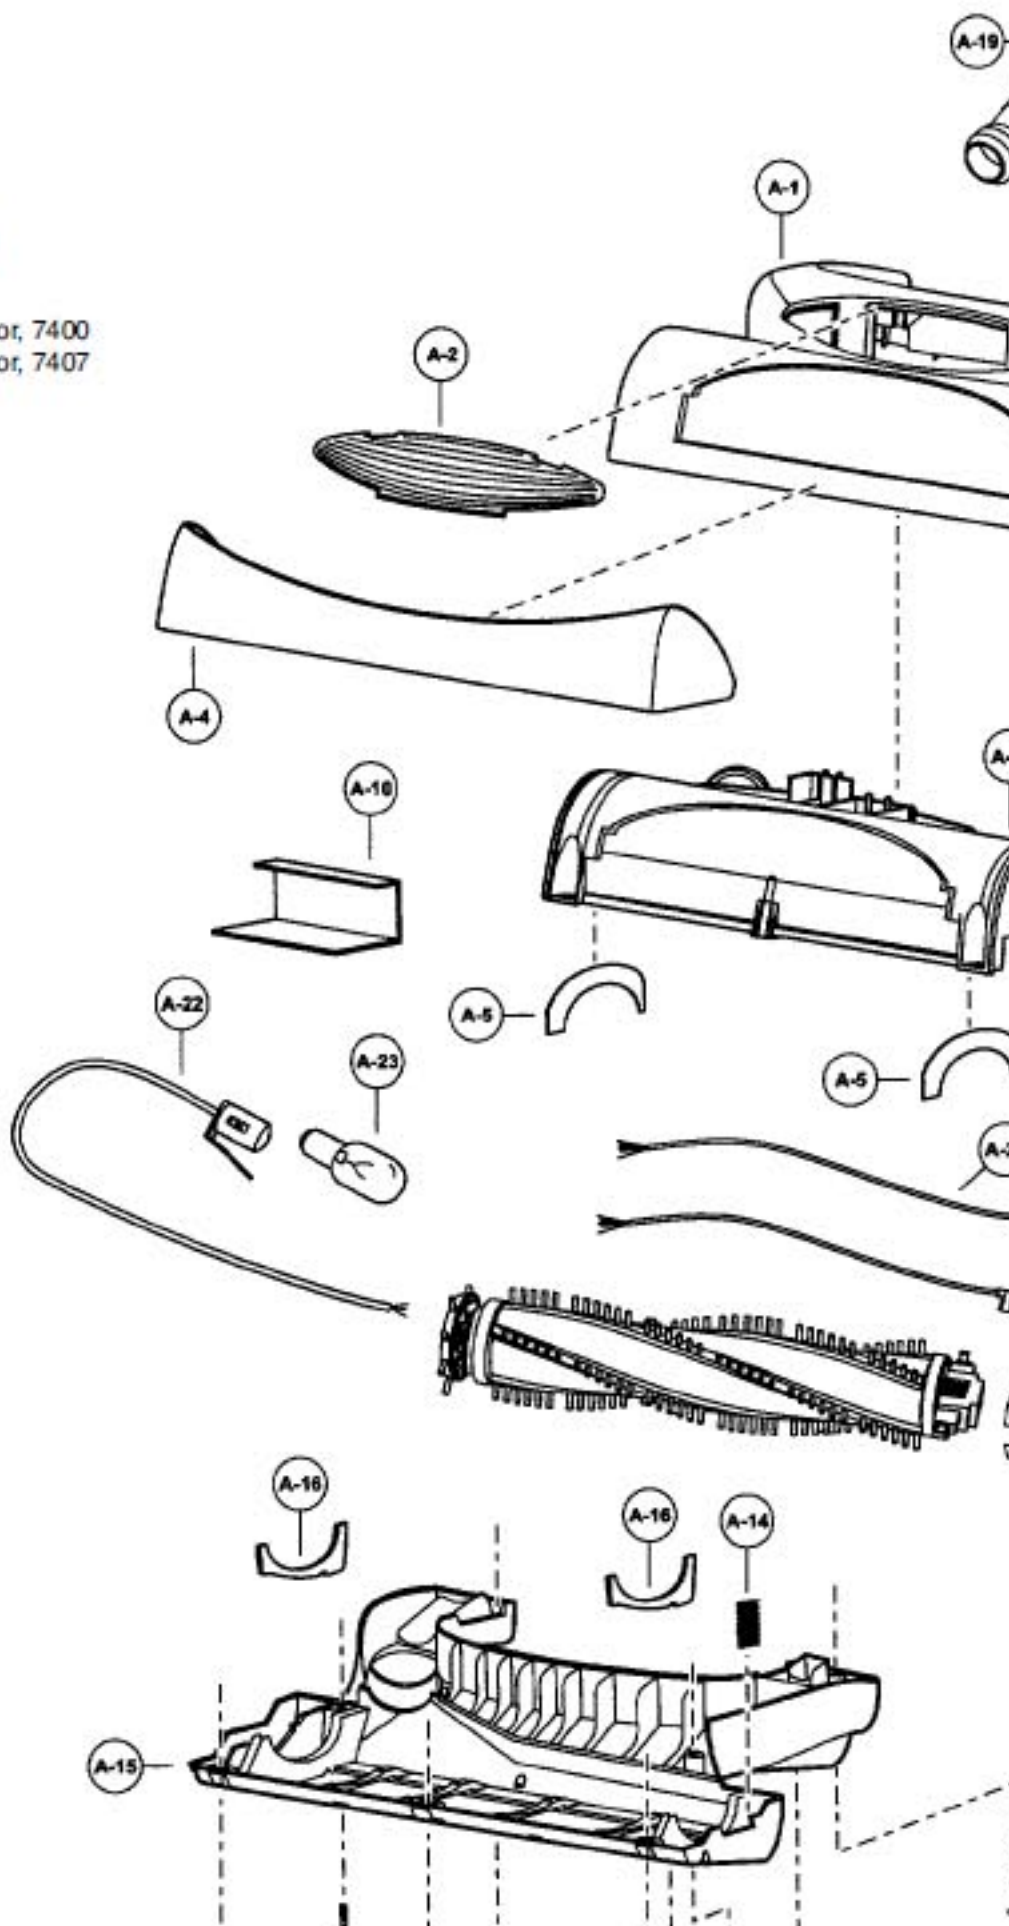

----- Manual continues below -----

Models: MC-V7400D, MC-V7407D

Nozzle Housing

- 1 P-10737 Nozzle Housing, V7400D
- 1 P-10789 Nozzle Housing, V7407D
- 2 P-10738 Window
- 3 P-10739 Brush "A"
- 4 P-10740 Furniture Guard
- 5 P-10741 Felt, upper
- 6 P-10742 Switch Assy, agitator, on/off
- 7 P-10743 Button, agitator, on/off
- 8 P-10586 Overload Protector
- 9 P-10744 Extension, overload protector, 7400
- 9 P-00127 Extension, overload protector, 7407
- 10 ... P-10745 Reflector
- 11 ... P-10746 Lead Wire
- 12 Thermal Protector
- 13 ... P-000623 Wire Connector
- 14 ... P-10747 Filter
- 15 ... P-10748 Lower Plate
- 16 ... P-10749 Felt, lower plate
- 17 ... P-10750 Shaft, wheel
- 18 ... P-10751 Wheel
- 19 ... P-10752 Nozzle Hose
- 20 ... P-6140 Screw, lower plate
- 21 ... P-10753 Nozzle Cover
- 22 ... P-10754 Socket, bulb
- 23 ... P-7550 Bulb
- 24 ... P-10755 Pedal
- 25 ... P-10756 Plate, pedal
- 26 ... P-6140 Screw, pedal plate
- 27 ... P-10757 Lead Wire, brown
- 28 Lead Wire, blue
- 29 ... P-10758 Motor Support