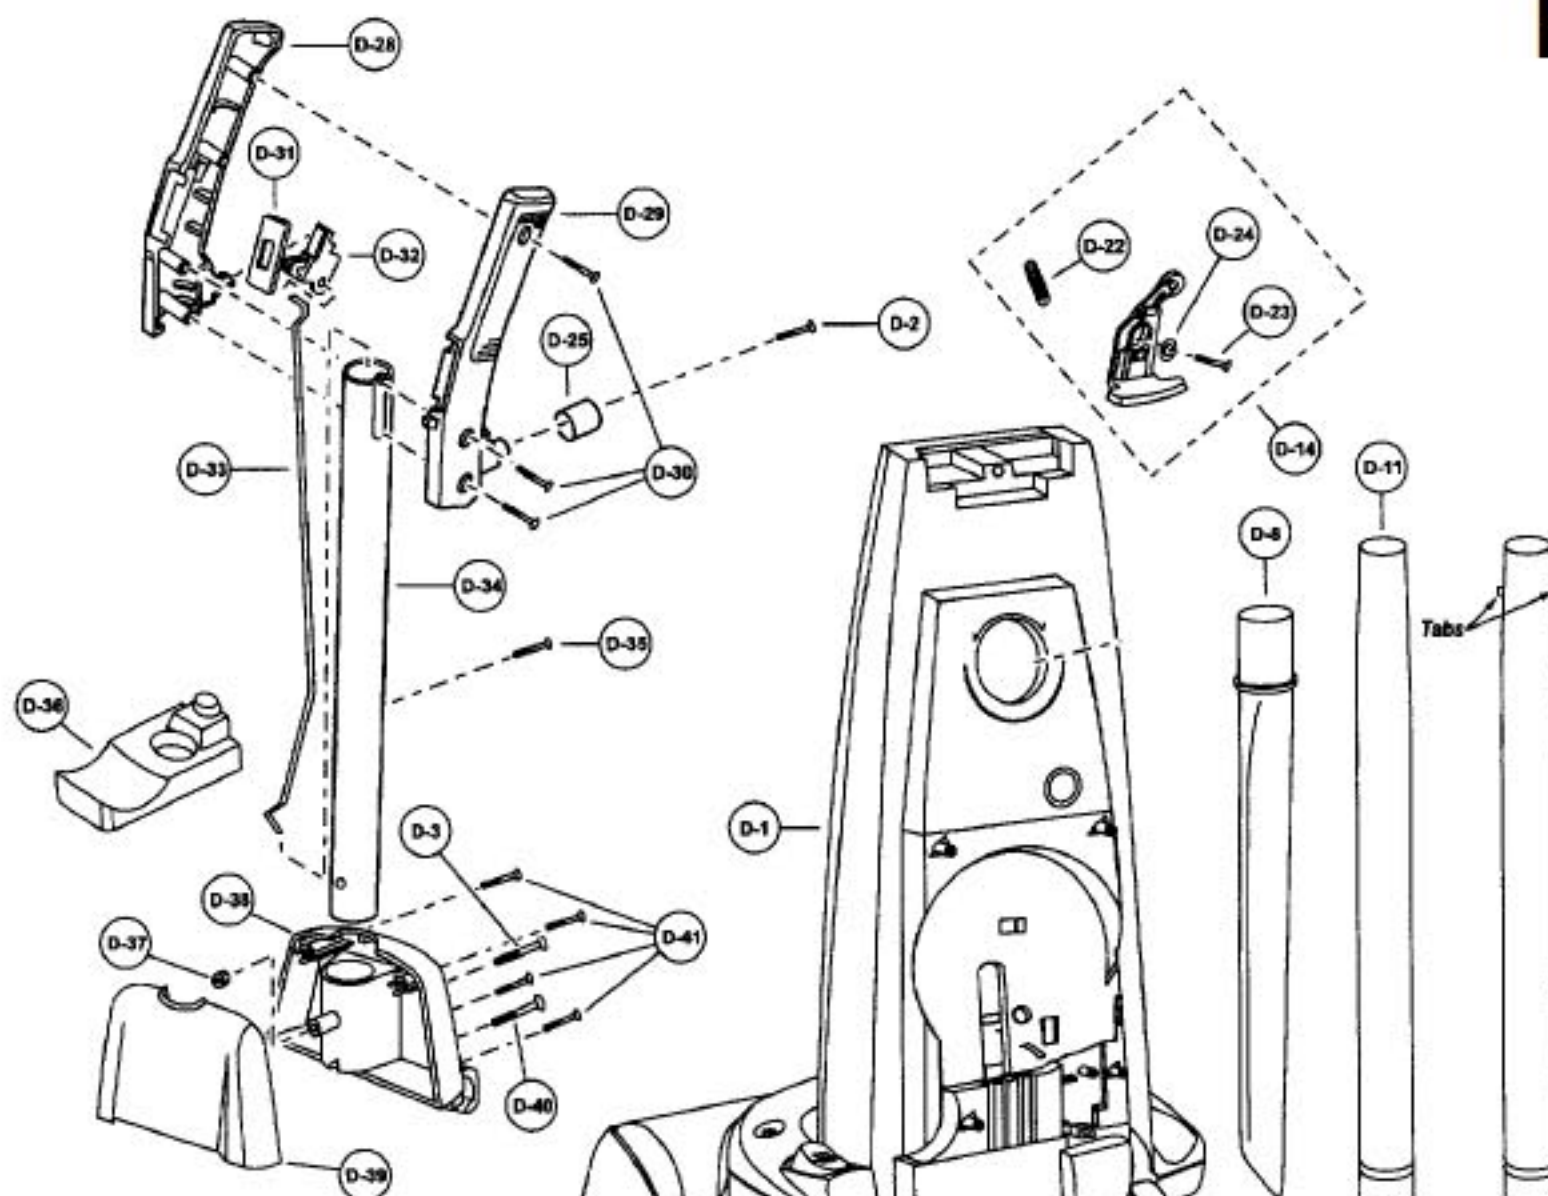

Agitator Assembly

	P-10759	Agitator, complete	7	P-10765	Washer	13 ...	P-1077
2	P-10760	Internal Gear	8	P-10766	Lock Nut	14 ...	P-1077
3	P-10761	Screw, internal gear	9	P-10767	Holder, bearing	15 ...	P-1077
4	P-10762	Agitator, tufted	10 ...	P-10768	Holder, agitator	16 ...	P-1077
5	P-10763	Motor, agitator	11 ...	P-10769	Bearing	17	
6	P-10764	Fan	12 ...	P-10770	Rubber Support		

Motor Case & Motor

PANASONIC

V-

Models: MC-V7400D, MC-V7407D

- 1 P-10774 Dust Compartment Assy, V7400D
- 1 P-10791 Dust Compartment Assy, V7404D
- 2 P-10691 Screw, handle cap
- 3 P-9907 Screw, handle
- 4 P-8972 Cover, suction inlet
- 5 P-10436 Hose
- 6 P-6140 Screw, bracket
- 7 P-10512 Packing, suction inlet
- 8 P-6069 Crevice Tool
- 9 P-10781 Extension Wand, w/ tabs, V7400D
- 9 P-8180 Extension Wand, w/ tabs, V7404D
- 10 P-9873 Hose Ring
- 11 P-60104 Extension Wand, w/o tabs
- 12 P-10638 Cord Reel Cover
- 13 P-6140 Screw, cord reel cover
- 14 P-10782 Brake Lever Assy, V7400D
- 14 P-10639 Brake Lever Assy, V7404D
- 15 P-10640 Cord Reel Assy
- 16 P-6140 Screw, cord reel assy
- 17 P-10783 Contact Base Assy, V7400D
- 17 P-10709 Contact Base Assy, V7404D
- 18 P-10663 Contact Disc Assy
- 19 P-10680 Cord Reel Hub Assy
- 20 P-10641 Bracket, cord reel