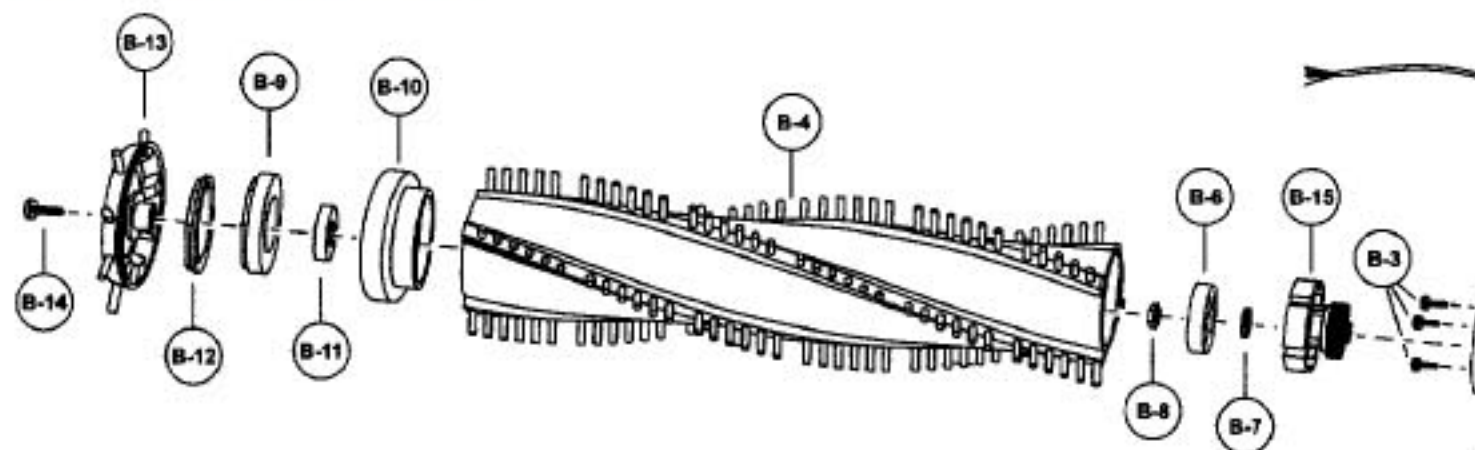

Agitator Assembly