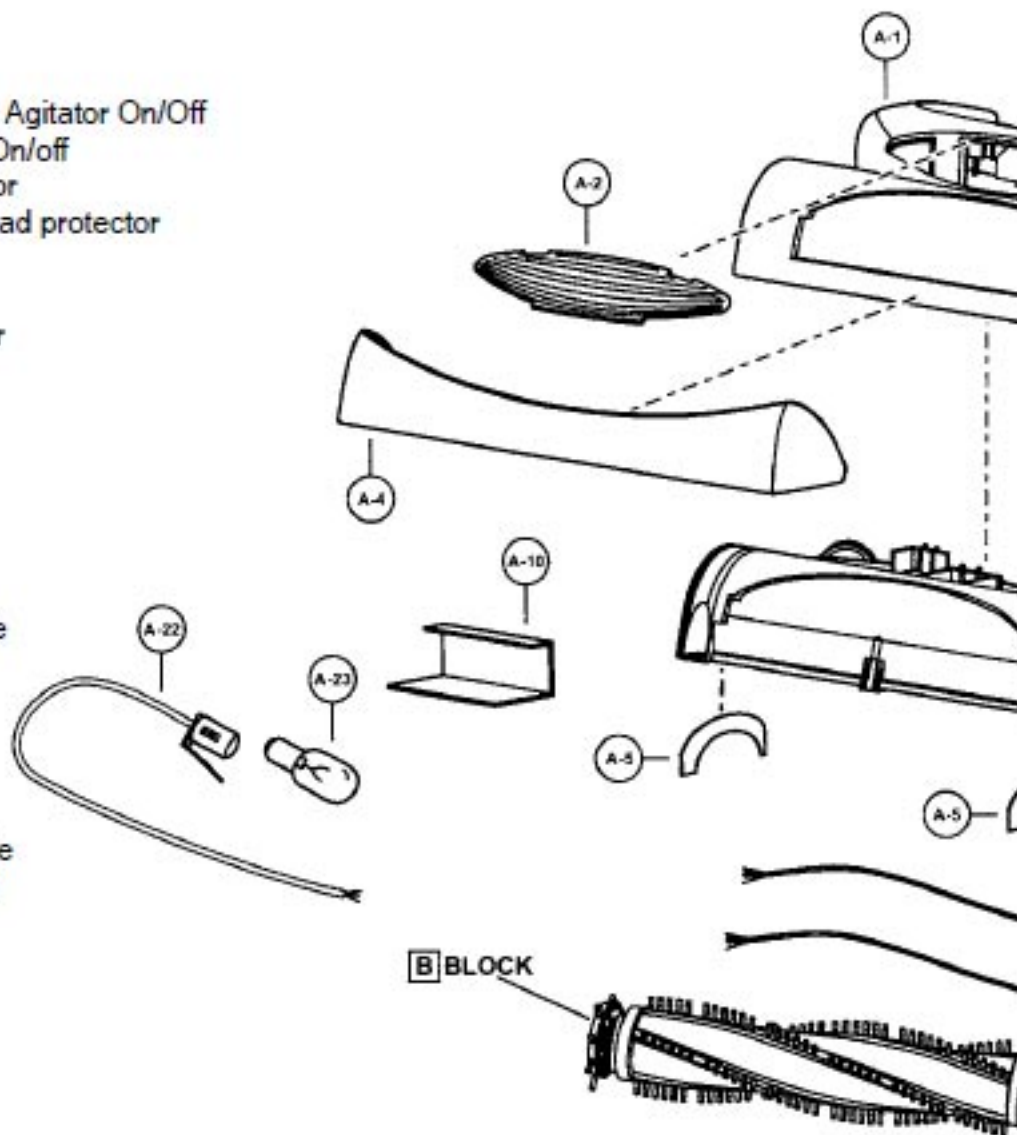

----- Manual continues below -----

Models: MC-V7418D, MC-V7428

Nozzle Assembly

- 1..... P-111219 Nozzle housing
- 2..... P-10738 Window
- 3..... P-10739 Brush "A"
- 4..... P-10740 Furniture guard
- 5..... P-10741 Felt upper
- 6..... P-10742 Switch assembly, Agitator On/Off
- 7..... P-10743 Button, agitator On/off
- 8..... P-10586 Overload protector
- 9..... P-00127 Extension, overload protector
- 10..... P-10745 Reflector
- 11..... P-10746 Lead wire
- 12..... P-10826 Thermal protector
- 13..... P-00623 Wire connector
- 14..... P-10747 Filter
- 15..... P-10748 lower plate
- 16..... P-10749 Felt, lower
- 17..... P-10750 shaft, wheel
- 18..... P-10751 Wheel
- 19..... P-7549 Nozzle hose
- 20..... P-6140 screw, lower plate
- 21..... P-10753 Nozzle cover
- 22..... P-10754 Socket, bulb
- 23..... P-7550 Bulb
- 24..... P-10755 Pedal
- 25..... P-10756 Plate, pedal
- 26..... P-6140 Screw, pedal plate
- 27..... P-10757 Lead wire, brown
- 28..... P-10828 Lead wire, blue
- 29..... P-10758 Motor support