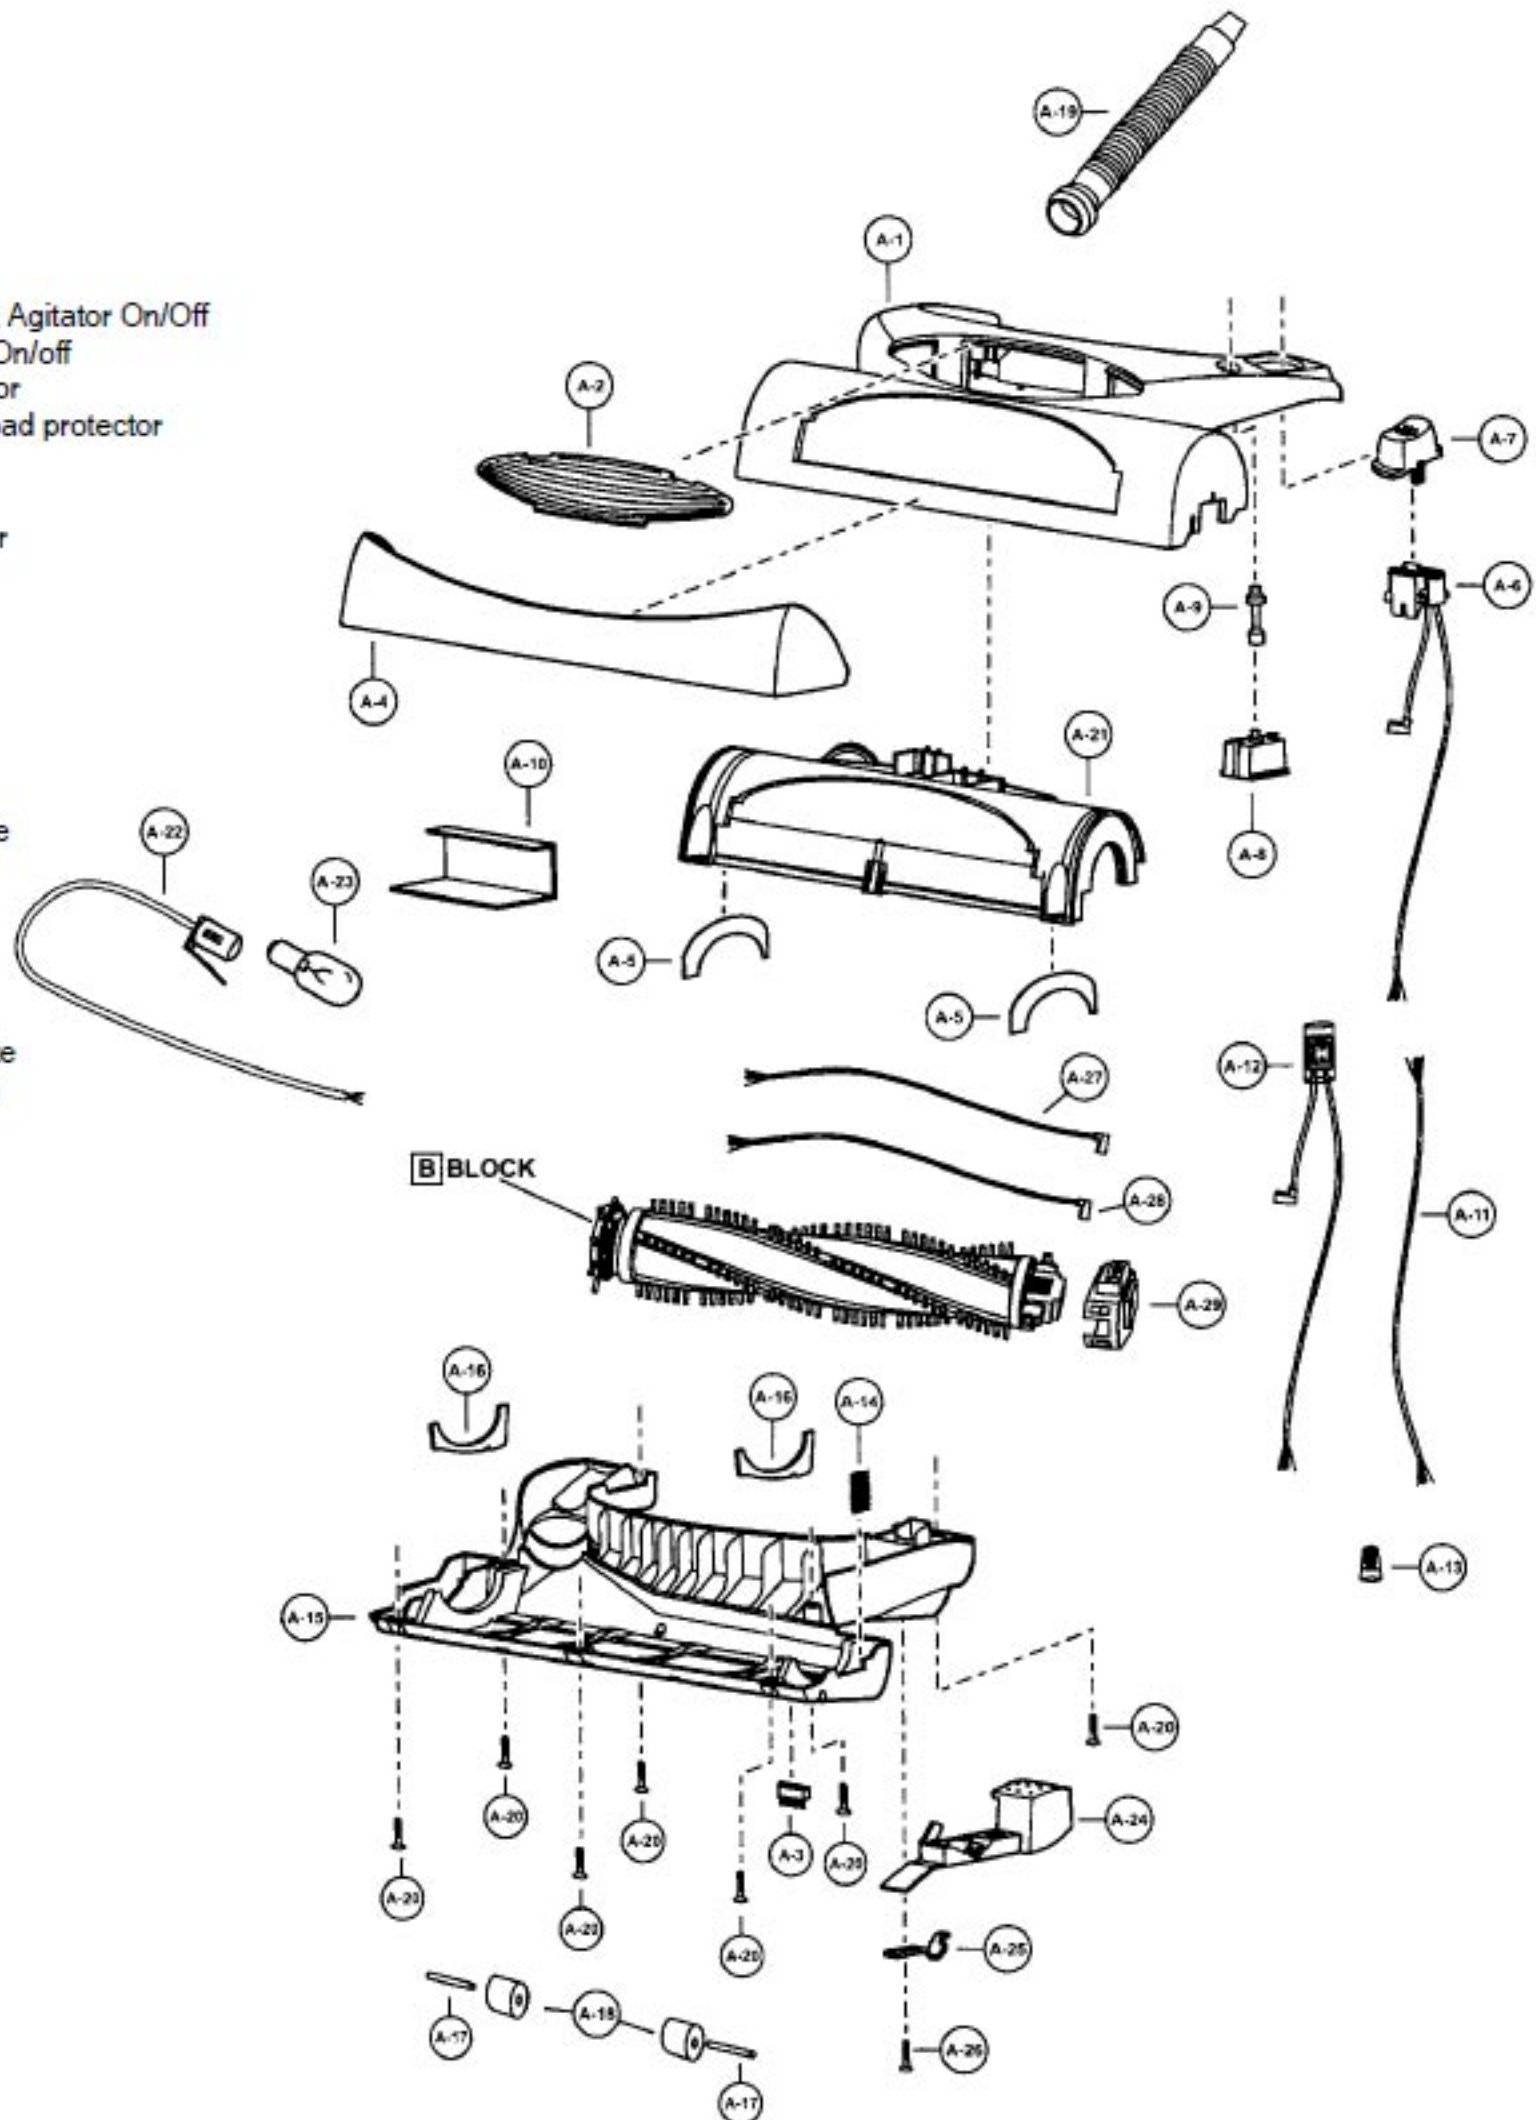

Models: MC-V7418D, MC-V7428

Nozzle Assembly

- | | | |
|---------|----------|----------------------------------|
| 1..... | P-111219 | Nozzle housing |
| 2..... | P-10738 | Window |
| 3..... | P-10739 | Brush "A" |
| 4..... | P-10740 | Furniture guard |
| 5..... | P-10741 | Felt upper |
| 6..... | P-10742 | Switch assembly, Agitator On/Off |
| 7..... | P-10743 | Buttion, agitator On/off |
| 8..... | P-10586 | Overload protector |
| 9..... | P-00127 | Extension, overload protector |
| 10..... | P-10745 | Reflector |
| 11..... | P-10746 | Lead wire |
| 12..... | P-10826 | Thermal protector |
| 13..... | P-00623 | Wire connector |
| 14..... | P-10747 | Filter |
| 15..... | P-10748 | lower plate |
| 16..... | P-10749 | Felt, lower |
| 17..... | P-10750 | shaft, wheel |
| 18..... | P-10751 | Wheel |
| 19..... | P-7549 | Nozzle hose |
| 20..... | P-6140 | screw, lower plate |
| 21..... | P-10753 | Nozzle cover |
| 22..... | P-10754 | Socket, bulb |
| 23..... | P-7550 | Bulb |
| 24..... | P-10755 | Pedal |
| 25..... | P-10756 | Plate, pedal |
| 26..... | P-6140 | Screw, pedal plate |
| 27..... | P-10757 | Lead wire, brown |
| 28..... | P-10828 | Lead wire, blue |
| 29..... | P-10758 | Motor support |

- 30..... P-6800..... Screw, on/off switch, upright position
- 31..... P-0696..... On/off switch, upright position
- 32..... P-9816..... Power cord
- 33..... P-10870..... Cord stopper
- 34..... P-6140..... Screw, cord stopper
- 35..... P-111222..... Packing, suction inlet, V7418D
P-10719..... Packing, suction inlet, V7428
- 36..... P-10972..... Packing, tight
- 37..... P-10718..... Indicator assembly
- 38..... P-10642..... Body, indicator, V7418D
P-98109..... Body, indicator, V7428
- 39..... P-9300..... Packing, indicator
- 40..... P-10400..... Spring, indicator
- 41..... P-10401..... Lead, indicator
- 42..... P-000147..... Cap, indicator
- 43..... P-4104..... Screw, indicator