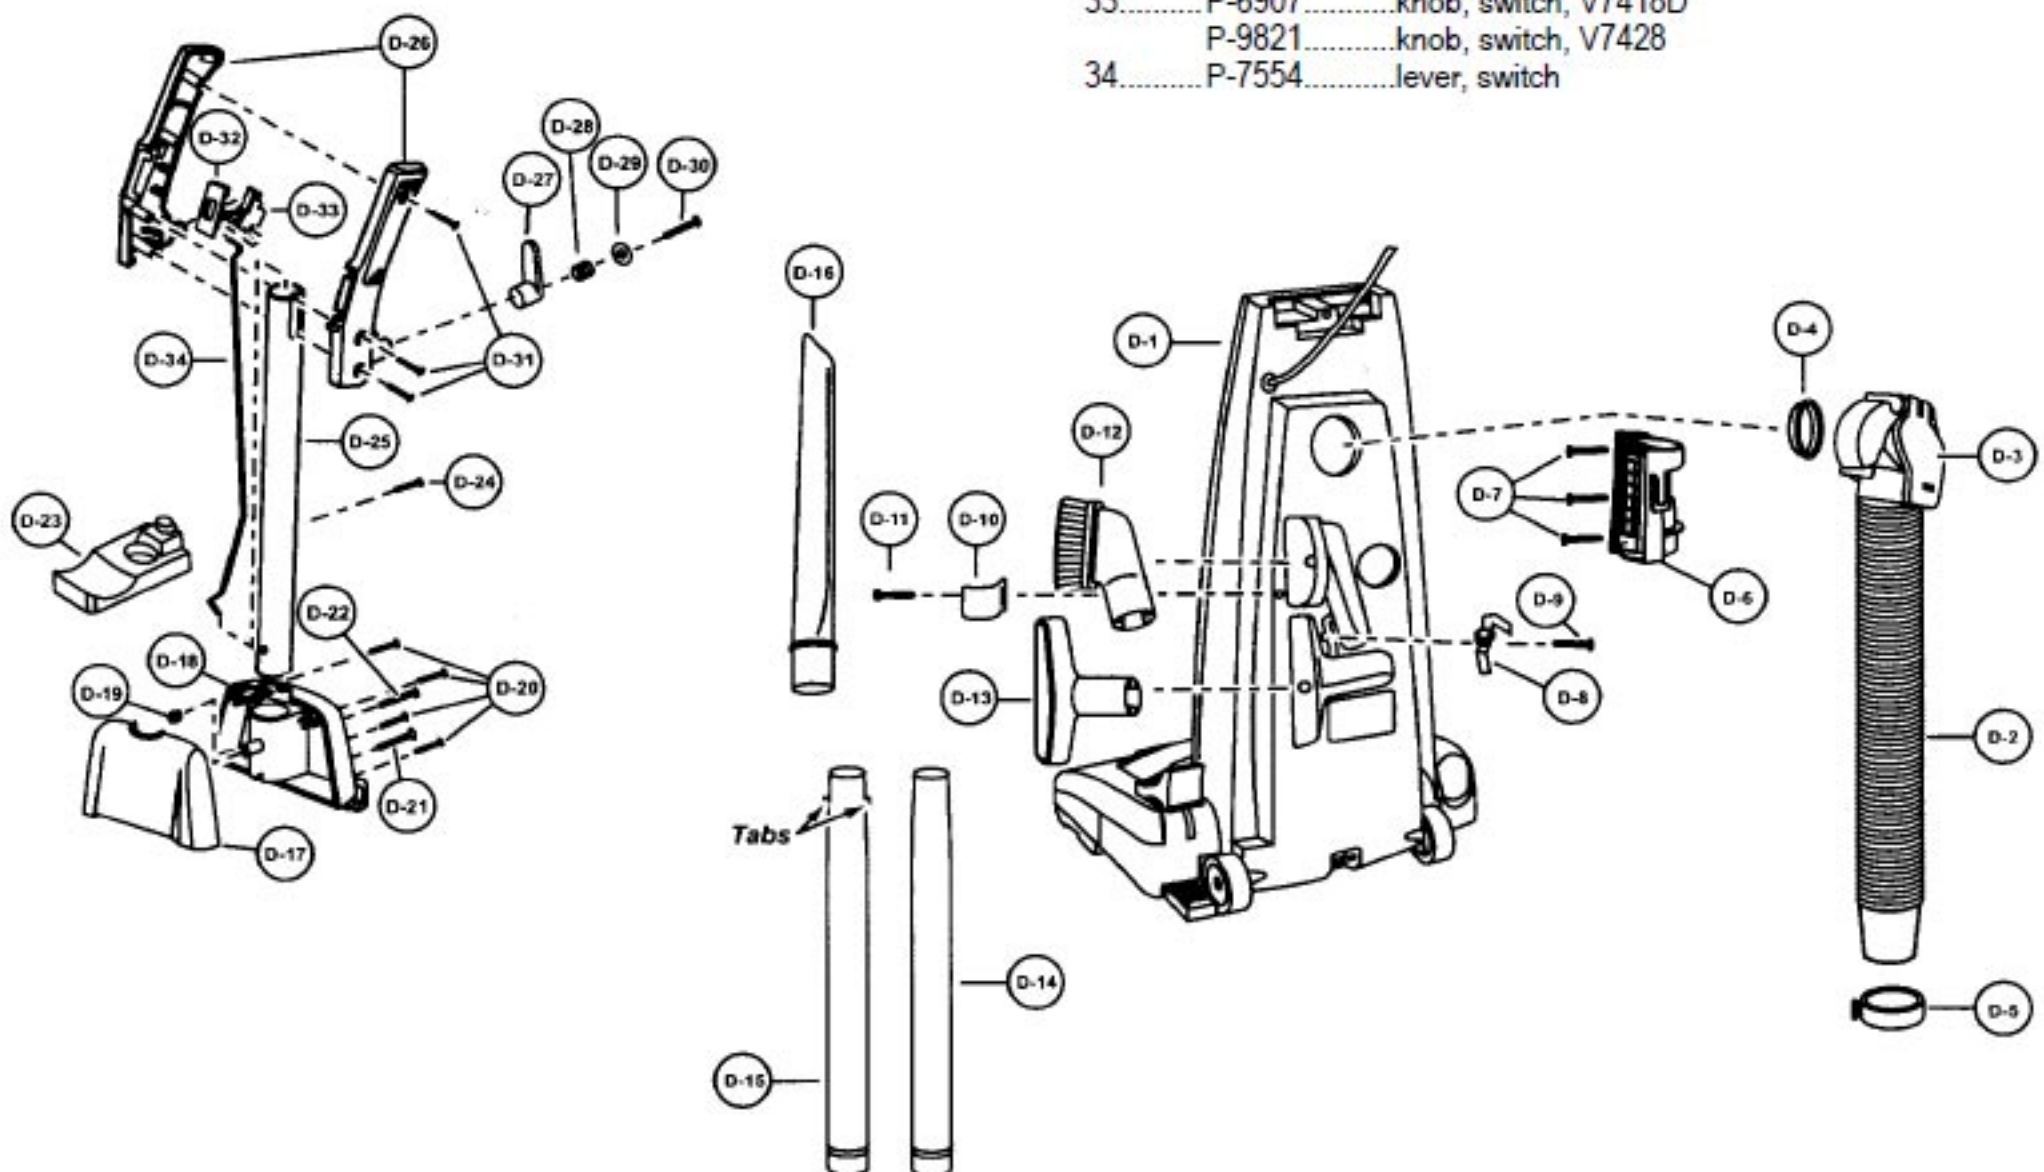

1.....	P-111221.....	Dust compartment assembly, V7418D	15.....	P-10781.....	Extension wand, with tabs
	P-111430.....	Dust compartment assembly, V7428	16.....	P-10805.....	Crevice tool, V7418D
2.....	P-10438.....	Hose, V7418D		P-6069.....	Crevice tool, V7428
	P-10436.....	Hose, V7428	17.....	P-11210.....	Handle cover, A, V7418D
3.....	P-8972.....	Cover, suction inlet		P-10932.....	Handle cover, A, V7428
4.....	P-10512.....	Packing, suction inlet	18.....	P-11211.....	Handle cover, B, V7418D
5.....	P-9873.....	Hose ring		P-8934.....	Handle cover, B, V7428
6.....	P-10973.....	Wand holder, V7418D	19.....	P-11212.....	Nut, handle screw, V7418D
	P-10974.....	Wand holder, V7428		P-2117.....	Nut, handle screw, V7428
7.....	P-6140.....	screw, wand holder, V7418D	20.....	P-8172.....	Screw, handle cover
	P-000132.....	screw, wand holder, V7428	21.....	P-10691.....	Screw, handle, V7418D
8.....	P-9897.....	Holder		P-9907.....	Screw, handle, V7428
9.....	P-6140.....	Screw, holder, V7418D	22.....	P-7301.....	screw, handle assembly
	P-000132.....	Screw, holder, V7428	23.....	P-10403.....	Hose holder
10.....	P-10974.....	Wand holder, extension, V7418D	24.....	P-10449.....	Screw, hose holder
	P-7070.....	Wand holder, extension, V7428	25.....	P-10404.....	Handle
11.....	P-6140.....	Screw, extension wand holder, V7418D	26.....	P-111223.....	Handle grip assembly, V7418D
	P-000132.....	Screw, extension wand holder, V7428		P-11431.....	Handle grip assembly, V7428
12.....	P-11208.....	Dusting brush, V7418D	27.....	P-111224.....	Upper cord storage hook
	P-6088.....	Dusting brush, V7428	28.....	P-7670.....	Spring, upper cord storage hook
13.....	P-11209.....	Upholstery nozzle, V7418D	29.....	P-587.....	Washer, upper cord storage hook
	P-6620.....	Upholstery nozzle, V7428	30.....	P-8172.....	Screw, upper cord storage hook
14.....	P-60104.....	Extension wand, without tabs	31.....	P-8172.....	screw, handle grip
			32.....	P-9820.....	Window, switch
			33.....	P-6907.....	knob, switch, V7418D
				P-9821.....	knob, switch, V7428
			34.....	P-7554.....	lever, switch