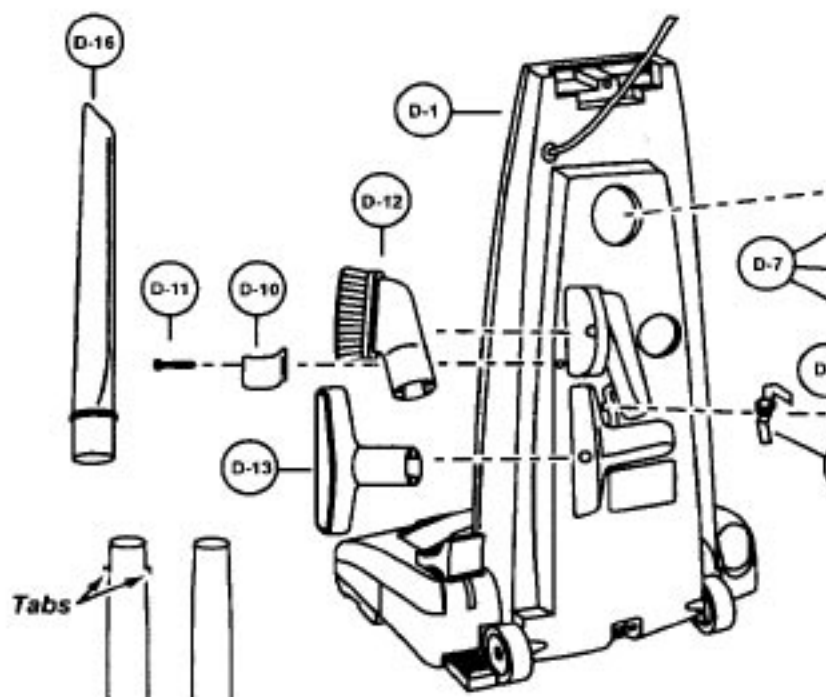

- 15..... P-10781..... Extension v
- 16..... P-10805..... Crevice too
  P-6069..... Crevice too
- 17..... P-11210..... Handle cov
  P-10932..... Handle cov
- 18..... P-11211..... Handle cov
  P-8934..... Handle cov
- 19..... P-11212..... Nut, handle
  P-2117..... Nut, handle
- 20..... P-8172..... Screw, han
- 21..... P-10691..... Screw, han
  P-9907..... Screw, han
- 22..... P-7301..... screw, han
- 23..... P-10403..... Hose holde
- 24..... P-10449..... Screw, hos
- 25..... P-10404..... Handle
- 26..... P-111223..... Handle grip
  P-11431..... Handle grip
- 27..... P-111224..... Upper cord
- 28..... P-7670..... Spring, upp
- 29..... P-587..... Washer, up
- 30..... P-8172..... Screw, upp
- 31..... P-8172..... screw, han
- 32..... P-9820..... Window, sw
- 33..... P-6907..... knob, switc
  P-9821..... knob, switc
- 34..... P-7554..... lever, switc