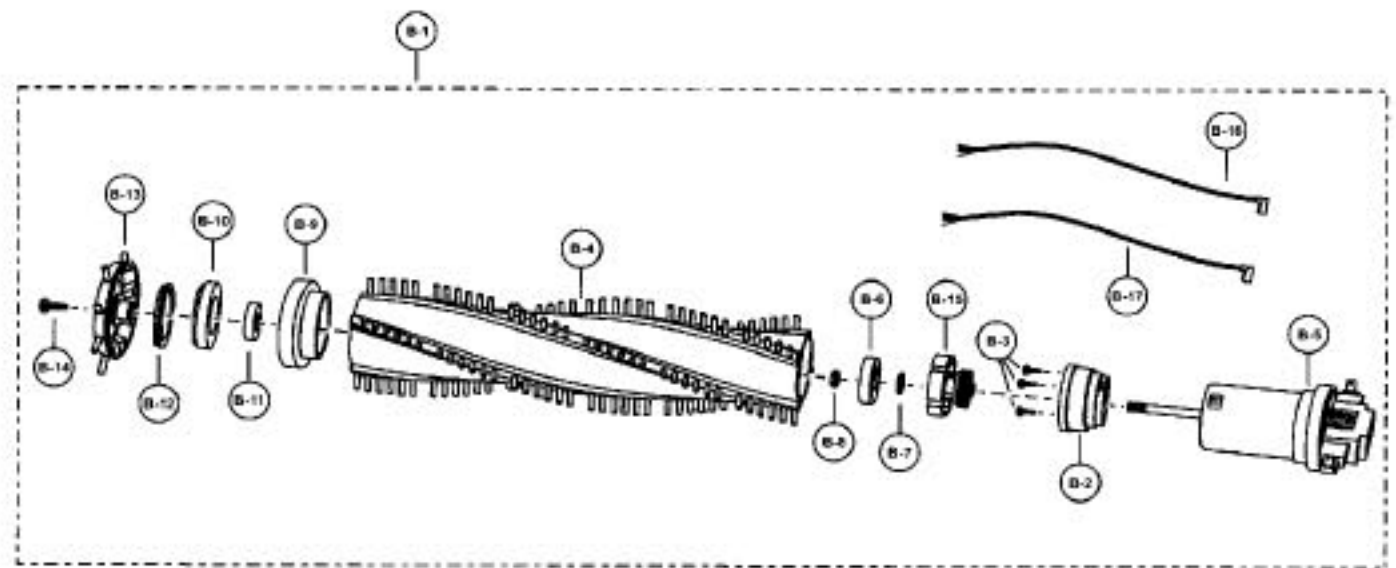

Models: MC-V7418D, V7428

Agitator Assembly

- 1..... P-10759..... Agitator unit assembly
- 2..... P-10760..... Internal gear
- 3..... P-111439..... Screw, internal gear
- 4..... P-11120..... Agitator, tufted
- 5..... P-10763..... Motor, agitator
- 6..... P-10764..... Fan
- 7..... P-10765..... Washer
- 8..... P-10766..... Lock nut
- 9..... P-10767..... Holder, bearing
- 10..... P-10768..... Holder, agitator
- 11..... P-10769..... Bearing
- 12..... P-10770..... Rubber support
- 13..... P-10771..... End cap, tufted
- 14..... P-10772..... Screw, end cap
- 15..... P-10773..... Gear unit assembly
- 16..... P-10757..... Lead wire, brown
- 17..... P-10828..... Lead Wire, blue