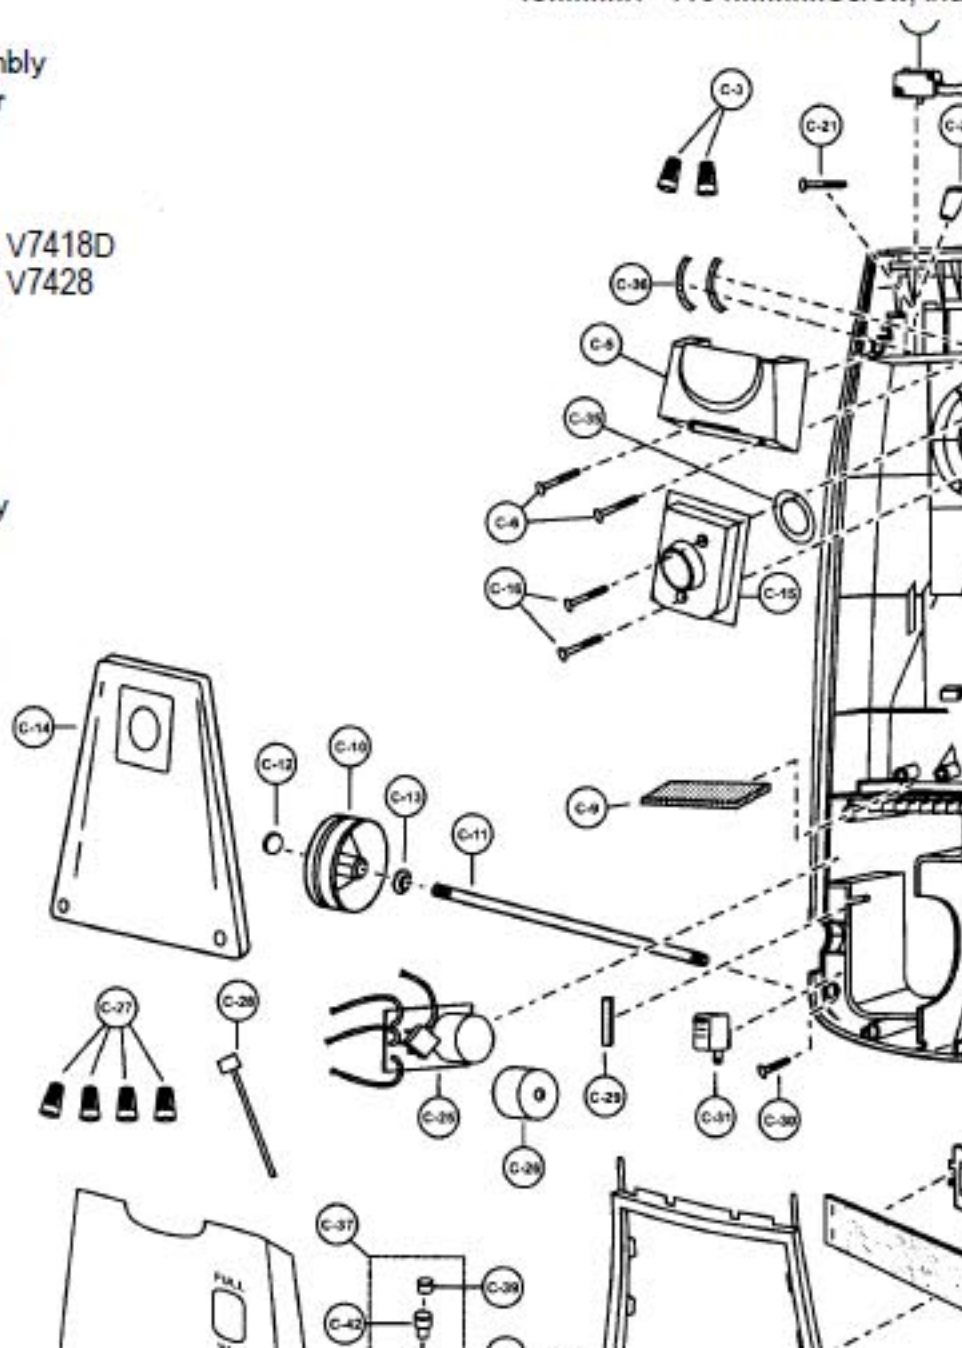

30	P-6800	Screw, on/off switch
31	P-0696	On/off switch
32	P-9816	Power cord
33	P-10870	Cord stopper
34	P-6140	Screw, cord stopper
35	P-111222	Packing, switch cover
	P-10719	Packing, switch cover
36	P-10972	Packing, top cover
37	P-10718	Indicator lamp
38	P-10642	Body, indicator lamp
	P-98109	Body, indicator lamp
39	P-9300	Packing, indicator lamp
40	P-10400	Spring, indicator lamp
41	P-10401	Lead, indicator lamp
42	P-000147	Cap, indicator lamp
43	P-4104	Screw, indicator lamp