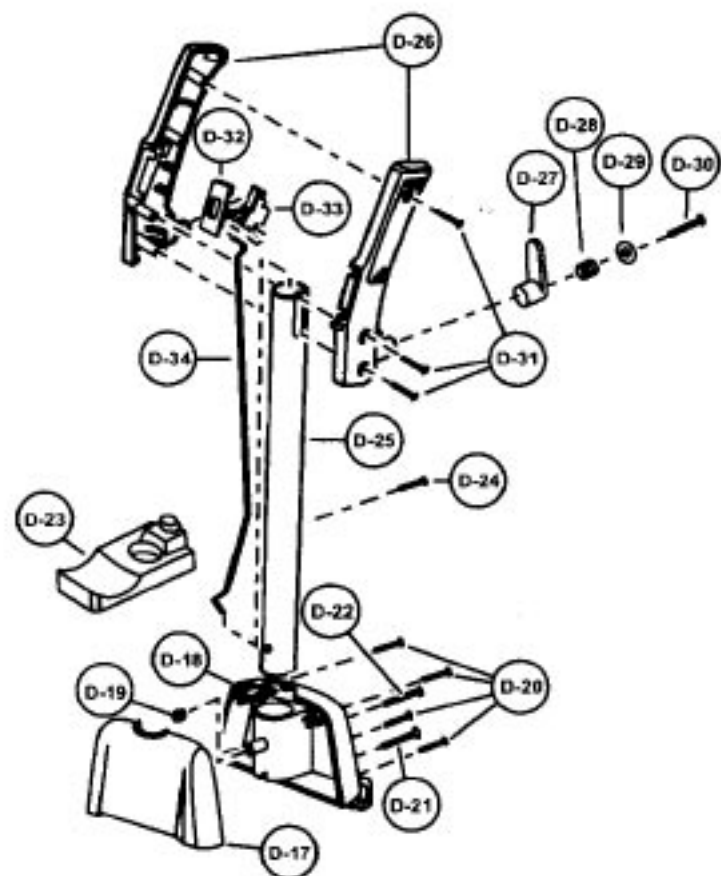

- 15..... P-10781..... Extension v
- 16..... P-10805..... Crevice too
  P-6069..... Crevice too
- 17..... P-11210..... Handle cov
  P-10932..... Handle cov
- 18..... P-11211..... Handle cov
  P-8934..... Handle cov
- 19..... P-11212..... Nut, handle
  P-2117..... Nut, handle
- 20..... P-8172..... Screw, han
- 21..... P-10691..... Screw, han
  P-9907..... Screw, han
- 22..... P-7301..... screw, han
- 23..... P-10403..... Hose holde
- 24..... P-10449..... Screw, hos
- 25..... P-10404..... Handle
- 26..... P-111223..... Handle grip
  P-11431..... Handle grip
- 27..... P-111224..... Upper cord
- 28..... P-7670..... Spring, upp
- 29..... P-587..... Washer, up
- 30..... P-8172..... Screw, upp
- 31..... P-8172..... screw, han
- 32..... P-9820..... Window, sw
- 33..... P-6907..... knob, switc
  P-9821..... knob, switc
- 34..... P-7554..... lever, switc