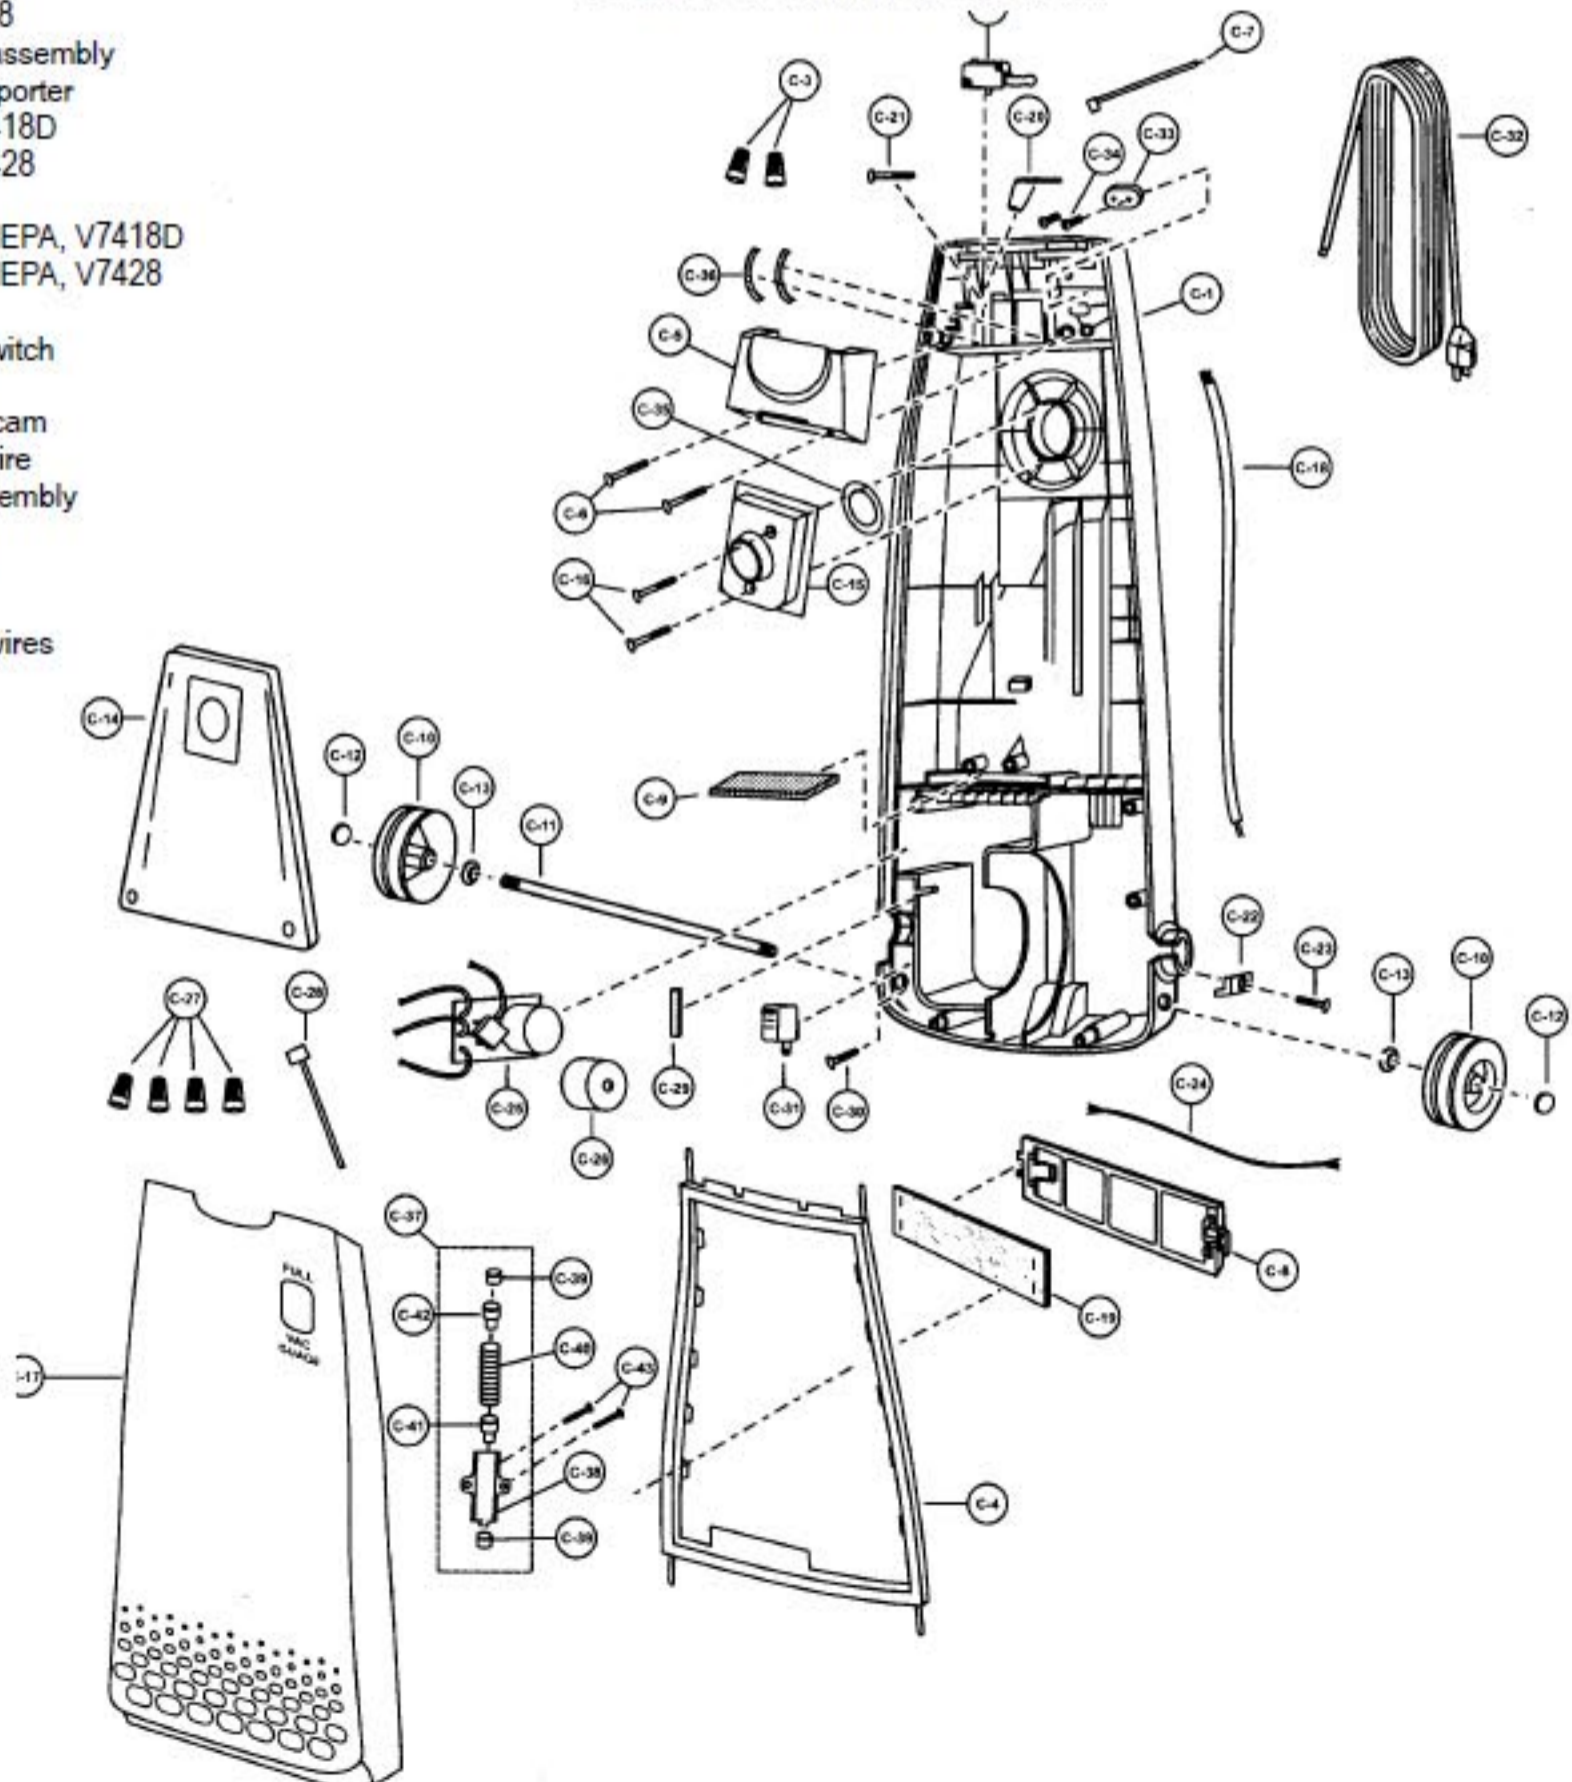

Models: MC-V7418D, MC-V7428

Nozzle Assembly

- | | | |
|---------|----------|----------------------------------|
| 1..... | P-111219 | Nozzle housing |
| 2..... | P-10738 | Window |
| 3..... | P-10739 | Brush "A" |
| 4..... | P-10740 | Furniture guard |
| 5..... | P-10741 | Felt upper |
| 6..... | P-10742 | Switch assembly, Agitator On/Off |
| 7..... | P-10743 | Buttion, agitator On/off |
| 8..... | P-10586 | Overload protector |
| 9..... | P-00127 | Extension, overload protector |
| 10..... | P-10745 | Reflector |
| 11..... | P-10746 | Lead wire |
| 12..... | P-10826 | Thermal protector |
| 13..... | P-00623 | Wire connector |
| 14..... | P-10747 | Filter |
| 15..... | P-10748 | lower plate |
| 16..... | P-10749 | Felt, lower |
| 17..... | P-10750 | shaft, wheel |
| 18..... | P-10751 | Wheel |
| 19..... | P-7549 | Nozzle hose |
| 20..... | P-6140 | screw, lower plate |
| 21..... | P-10753 | Nozzle cover |
| 22..... | P-10754 | Socket, bulb |
| 23..... | P-7550 | Bulb |
| 24..... | P-10755 | Pedal |
| 25..... | P-10756 | Plate, pedal |
| 26..... | P-6140 | Screw, pedal plate |
| 27..... | P-10757 | Lead wire, brown |
| 28..... | P-10828 | Lead wire, blue |
| 29..... | P-10758 | Motor support |

- 30..... P-6800..... Screw, on/off switch, upright position
- 31..... P-0696..... On/off switch, upright position
- 32..... P-9816..... Power cord
- 33..... P-10870..... Cord stopper
- 34..... P-6140..... Screw, cord stopper
- 35..... P-111222..... Packing, suction inlet, V7418D
P-10719..... Packing, suction inlet, V7428
- 36..... P-10972..... Packing, tight
- 37..... P-10718..... Indicator assembly
- 38..... P-10642..... Body, indicator, V7418D
P-98109..... Body, indicator, V7428
- 39..... P-9300..... Packing, indicator
- 40..... P-10400..... Spring, indicator
- 41..... P-10401..... Lead, indicator
- 42..... P-000147..... Cap, indicator
- 43..... P-4104..... Screw, indicator