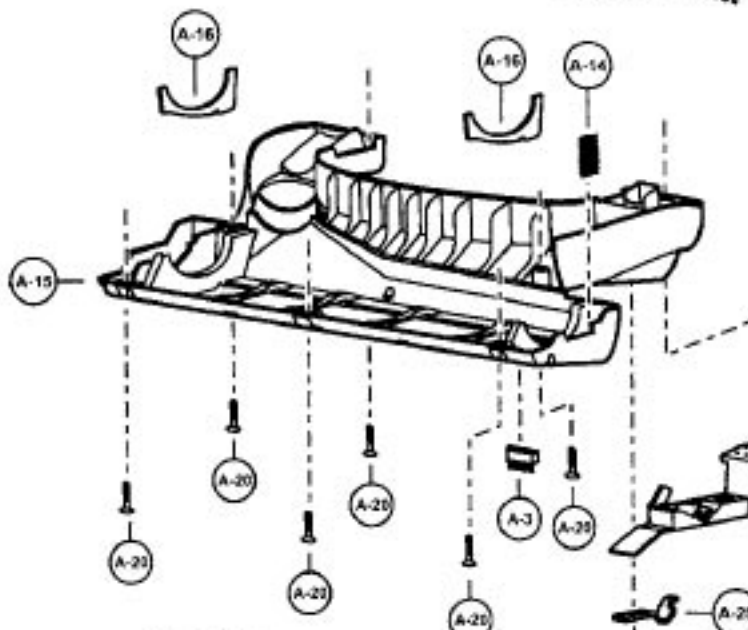

----- Manual continues below -----

Models: MC-V7418D, MC-V7428

Nozzle Assembly

- 1..... P-111219 Nozzle housing
- 2..... P-10738 Window
- 3..... P-10739 Brush "A"
- 4..... P-10740 Furniture guard
- 5..... P-10741 Felt upper
- 6..... P-10742 Switch assembly, Agitator On/Off
- 7..... P-10743 Button, agitator On/off
- 8..... P-10586 Overload protector
- 9..... P-00127 Extension, overload protector
- 10..... P-10745 Reflector
- 11..... P-10746 Lead wire
- 12..... P-10826 Thermal protector
- 13..... P-00623 Wire connector
- 14..... P-10747 Filter
- 15..... P-10748 lower plate
- 16..... P-10749 Felt, lower
- 17..... P-10750 shaft, wheel
- 18..... P-10751 Wheel
- 19..... P-7549 Nozzle hose
- 20..... P-6140 screw, lower plate
- 21..... P-10753 Nozzle cover
- 22..... P-10754 Socket, bulb
- 23..... P-7550 Bulb
- 24..... P-10755 Pedal
- 25..... P-10756 Plate, pedal
- 26..... P-6140 Screw, pedal plate
- 27..... P-10757 Lead wire, brown
- 28..... P-10828 Lead wire, blue
- 29..... P-10758 Motor support