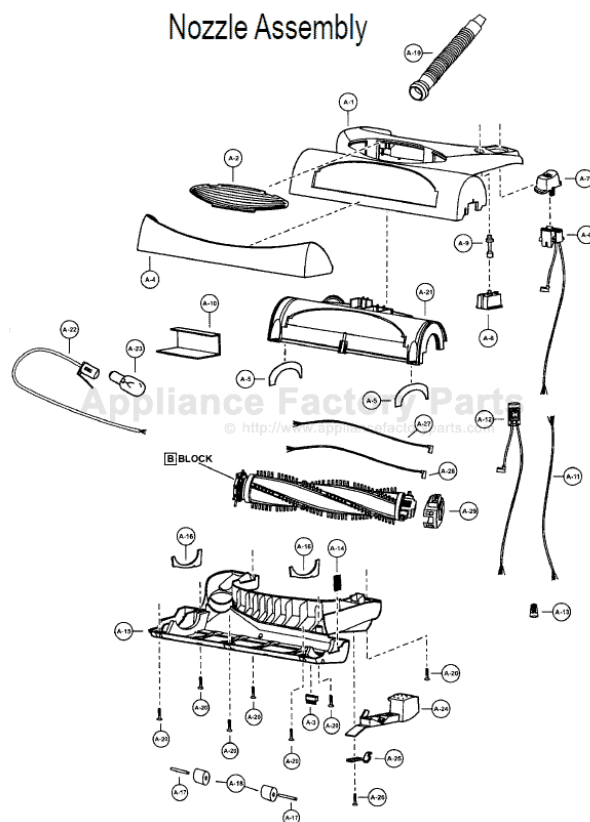

[Find Your PANASONIC Vacuum Cleaner Parts - Select From 605 Models](#)

----- Manual continues below -----