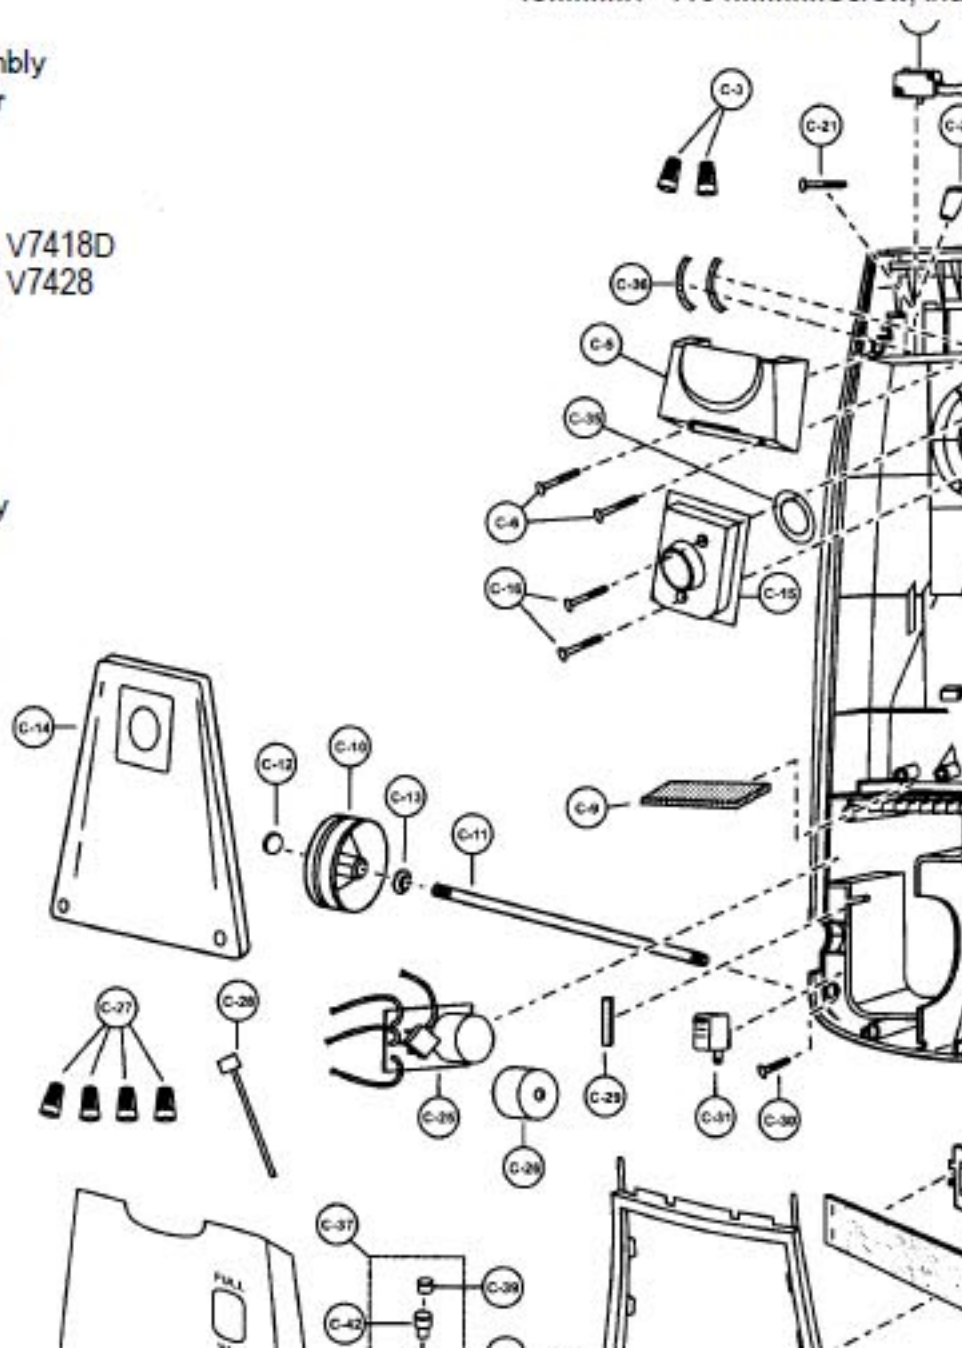

30.....	P-6800.....	Screw, on/off switch
31.....	P-0696.....	On/off switch
32.....	P-9816.....	Power cord
33.....	P-10870.....	Cord stopper
34.....	P-6140.....	Screw, cord stopper
35.....	P-111222.....	Packing, switch cover
	P-10719.....	Packing, switch cover
36.....	P-10972.....	Packing, top cover
37.....	P-10718.....	Indicator lamp
38.....	P-10642.....	Body, indicator lamp
	P-98109.....	Body, indicator lamp
39.....	P-9300.....	Packing, indicator lamp
40.....	P-10400.....	Spring, indicator lamp
41.....	P-10401.....	Lead, indicator lamp
42.....	P-000147.....	Cap, indicator lamp
43.....	P-4104.....	Screw, indicator lamp