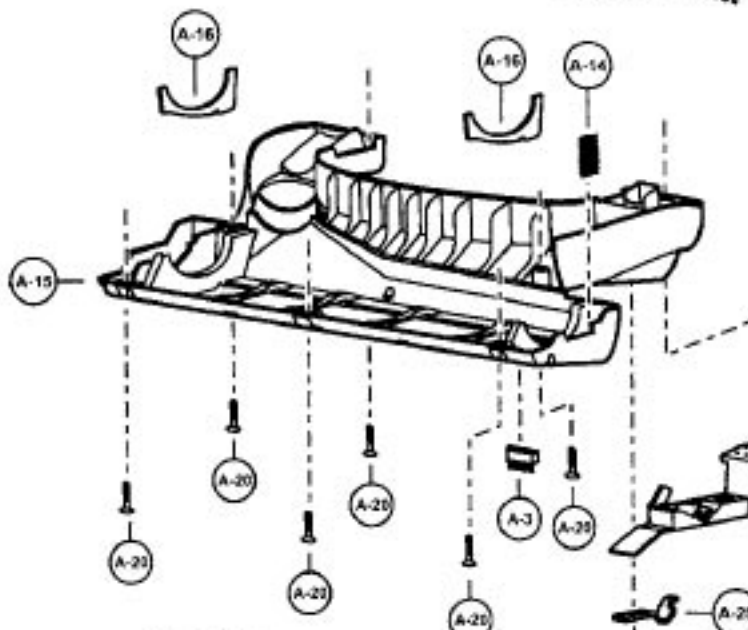

----- Manual continues below -----

Models: MC-V7418D, MC-V7428

Nozzle Assembly

- 1..... P-111219 Nozzle housing
- 2..... P-10738..... Window
- 3..... P-10739..... Brush "A"
- 4..... P-10740..... Furniture guard
- 5..... P-10741..... Felt upper
- 6..... P-10742..... Switch assembly, Agitator On/Off
- 7..... P-10743..... Button, agitator On/off
- 8..... P-10586..... Overload protector
- 9..... P-00127..... Extension, overload protector
- 10..... P-10745..... Reflector
- 11..... P-10746..... Lead wire
- 12..... P-10826..... Thermal protector
- 13..... P-00623..... Wire connector
- 14..... P-10747..... Filter
- 15..... P-10748..... lower plate
- 16..... P-10749..... Felt, lower
- 17..... P-10750..... shaft, wheel
- 18..... P-10751..... Wheel
- 19..... P-7549..... Nozzle hose
- 20..... P-6140..... screw, lower plate
- 21..... P-10753..... Nozzle cover
- 22..... P-10754..... Socket, bulb
- 23..... P-7550..... Bulb
- 24..... P-10755..... Pedal
- 25..... P-10756..... Plate, pedal
- 26..... P-6140..... Screw, pedal plate
- 27..... P-10757..... Lead wire, brown
- 28..... P-10828..... Lead wire, blue
- 29..... P-10758..... Motor support