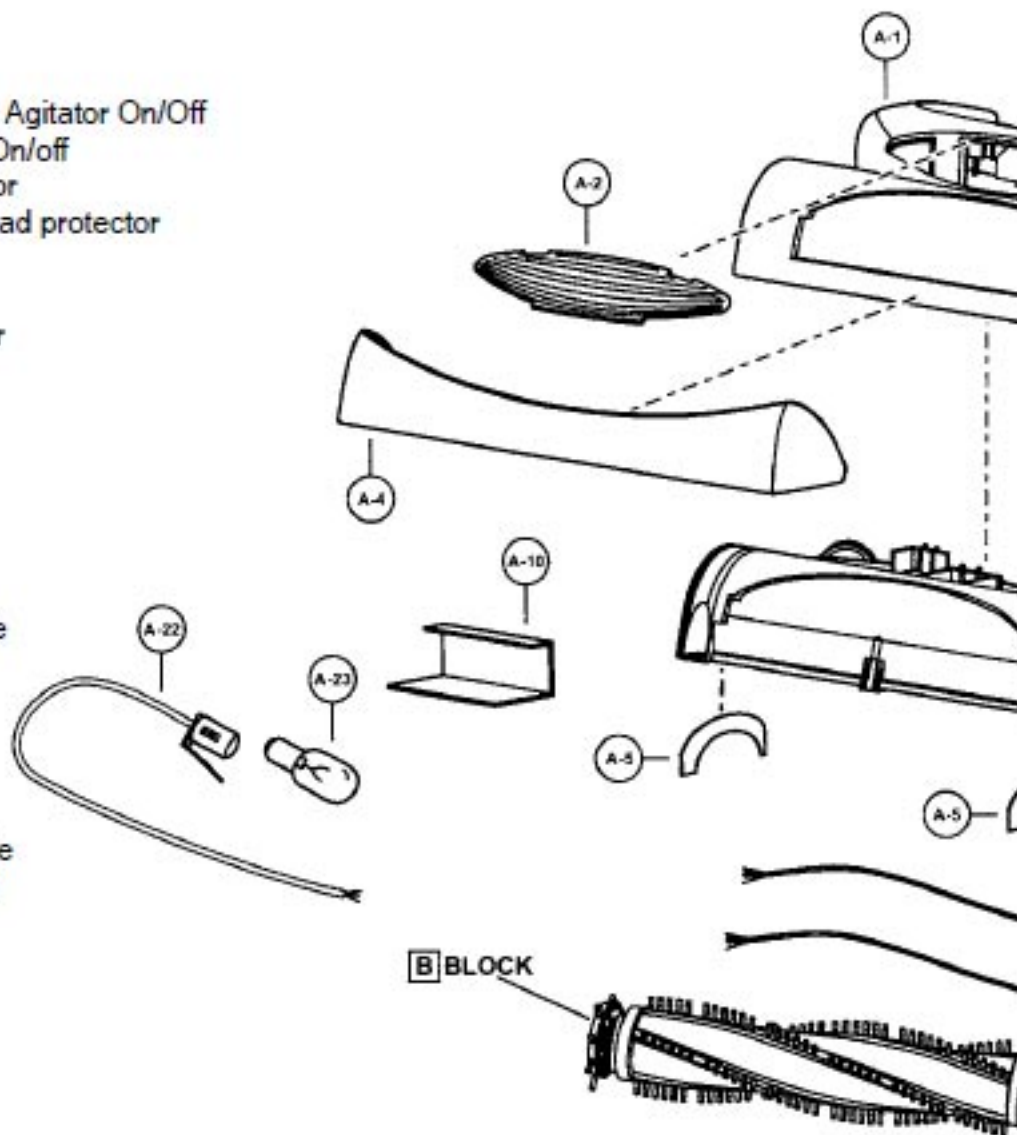

----- Manual continues below -----

Models: MC-V7418D, MC-V7428

Nozzle Assembly

- 1..... P-111219 Nozzle housing
- 2..... P-10738..... Window
- 3..... P-10739..... Brush "A"
- 4..... P-10740..... Furniture guard
- 5..... P-10741..... Felt upper
- 6..... P-10742..... Switch assembly, Agitator On/Off
- 7..... P-10743..... Button, agitator On/off
- 8..... P-10586..... Overload protector
- 9..... P-00127..... Extension, overload protector
- 10..... P-10745..... Reflector
- 11..... P-10746..... Lead wire
- 12..... P-10826..... Thermal protector
- 13..... P-00623..... Wire connector
- 14..... P-10747..... Filter
- 15..... P-10748..... lower plate
- 16..... P-10749..... Felt, lower
- 17..... P-10750..... shaft, wheel
- 18..... P-10751..... Wheel
- 19..... P-7549..... Nozzle hose
- 20..... P-6140..... screw, lower plate
- 21..... P-10753..... Nozzle cover
- 22..... P-10754..... Socket, bulb
- 23..... P-7550..... Bulb
- 24..... P-10755..... Pedal
- 25..... P-10756..... Plate, pedal
- 26..... P-6140..... Screw, pedal plate
- 27..... P-10757..... Lead wire, brown
- 28..... P-10828..... Lead wire, blue
- 29..... P-10758..... Motor support