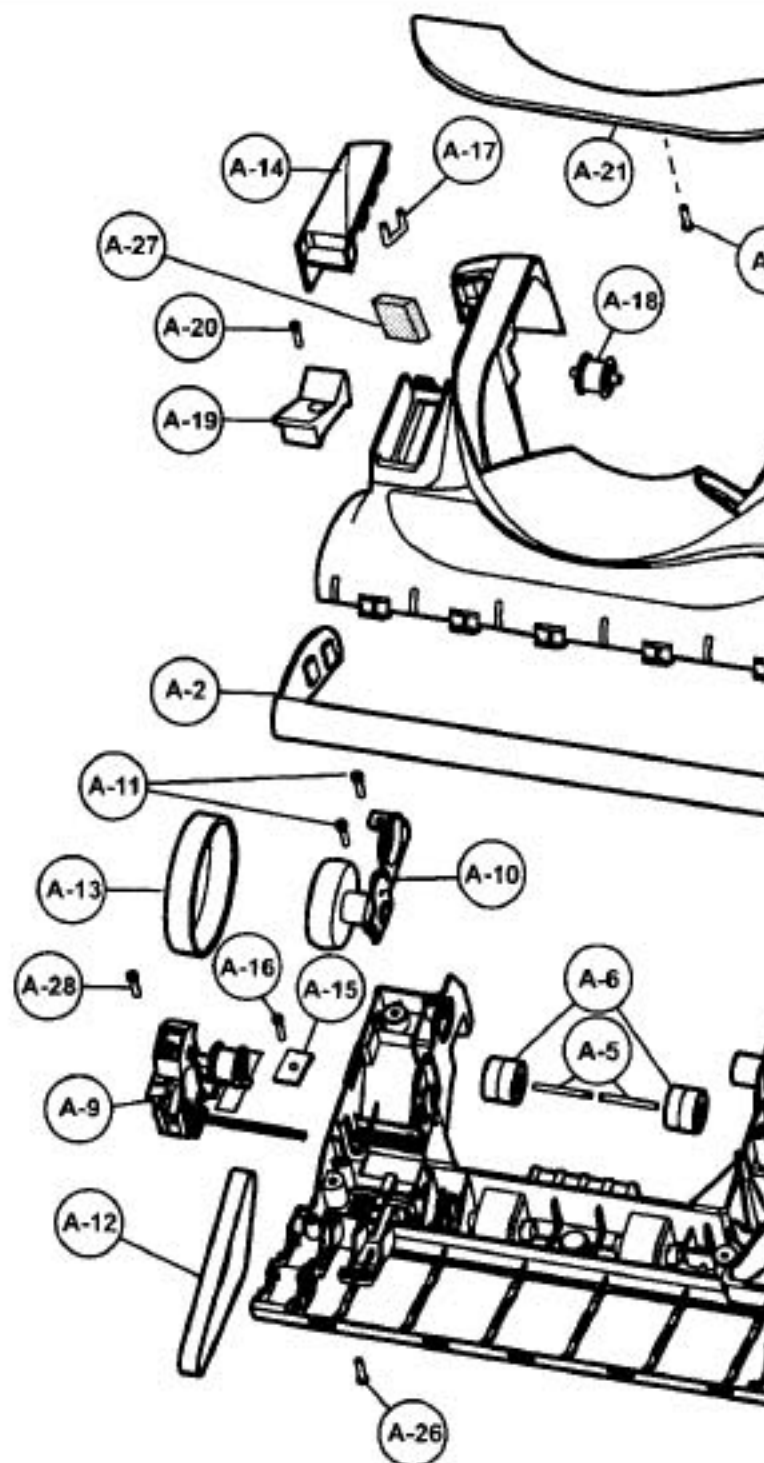

----- Manual continues below -----

Models: MC-V7501/7505/7515

Nozzle Housing

- | | | |
|----|----------|---------------------------------------|
| 1 | P-10893 | Nozzle Housing |
| | P-11166 | Nozzle Housing, 7501 |
| | P-111307 | Nozzle Housing, 7515 |
| 2 | P-10894 | Furniture Guard |
| 3 | P-6140 | Screw, window |
| 4 | P-10895 | Lower plate |
| | P-27005 | Lower plate, 7515 |
| 5 | P-10357 | Shaft roller |
| 6 | P-9888 | Roller, nozzle |
| 7 | P-10896 | Spring, lower plate |
| 8 | P-6140 | Screw, handle release assembly |
| 9 | P-10897 | Tensioner assembly |
| | P-11167 | Tensioner assembly, 7501 |
| 10 | P-10898 | Idler unit assembly |
| | P-11168 | Idler unit assembly, 7501/7515 |
| 11 | P-6140 | Screw, idler unit assembly |
| 12 | P-11198 | Flat belt |
| | P-11169 | Flat belt, 7501/7515 |
| 13 | P-000506 | Stretch belt |
| | P-11170 | Stretch belt, 7501/7515 |
| 14 | P-10899 | Cover, belt, 7505/7515 |
| | P-11171 | Cover, belt, 7501 |
| 15 | P-11199 | Holder, pin |
| | P-11172 | Holder, pin, 7501/7515 |
| 16 | P-6140 | Screw, pin holder |
| 17 | P-43 | Belt guide |
| 18 | P-10886 | Pulley, idler |
| 19 | P-10887 | Pedal, bare floor |
| 20 | P-10888 | Screw, bare floor |
| 21 | P-10889 | Window, agitator |
| 22 | P-000095 | Frame, handle release assembly |
| 23 | P-4720 | Pedal, handle release assembly |
| 24 | P-00051 | Pedal shaft, handle release assembly |
| 25 | P-9857 | Pedal spring, handle release assembly |
| 26 | P-6140 | Screw, lower plate |
| 27 | P-11173 | Packing, nozzle, 7501 |
| 28 | P-6140 | Screw, tensioner assembly, 7501 |

Models: MC-V7501/7505/7515

Body

1	P-10935	Power cord
	P-10802	Power cord, 7515
2	P-10936	Handle cover
3	P-7035	Upper storage cord hook
4	P-10937	Handle seal
5	P-6140	Screw, handle cover
6	P-10938	Handle button unit
7	P-10939	Spring, handle
	P-11174	Spring handle, 7501/7515