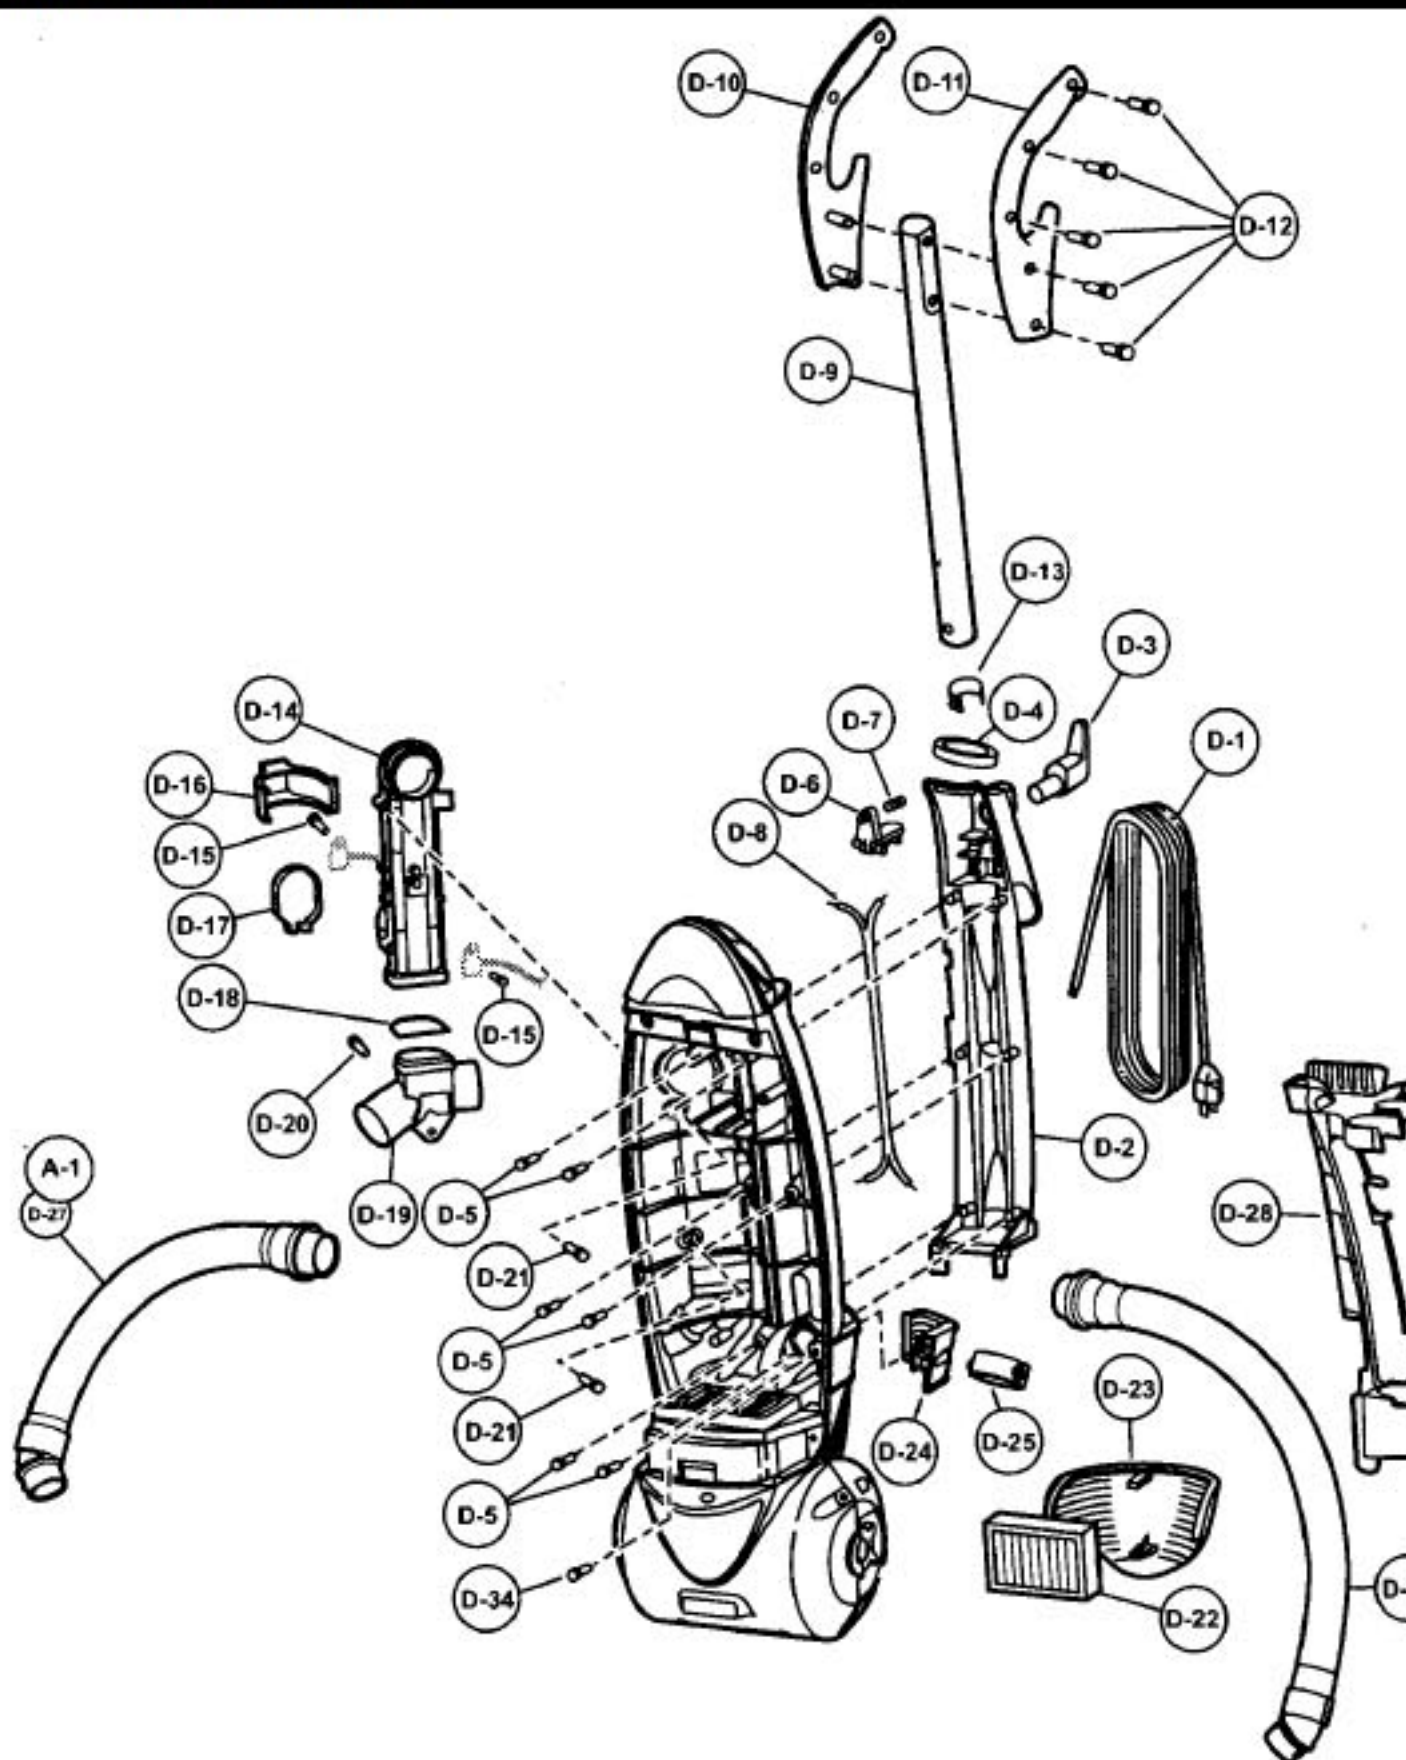

Models: MC-V7501/7505/7515

Body

1	P-10935	Power cord
	P-10802	Power cord, 7515
2	P-10936	Handle cover
3	P-7035	Upper storage cord hook
4	P-10937	Handle seal
5	P-6140	Screw, handle cover
6	P-10938	Handle button unit
7	P-10939	Spring, handle
	P-11174	Spring handle, 7501/7515