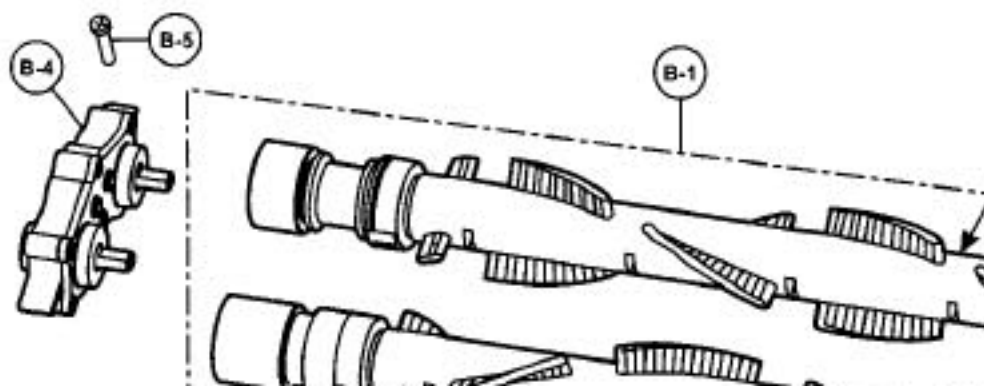

Agitator Assembly

1	P-10890	Agitator Assembly
	P-111306	Agitator Assembly, 7515
2	P-10891	Bearing unit
3	P-0030	Washer
4	P-10892	Gear box
5	P-6140	Screw, gear box