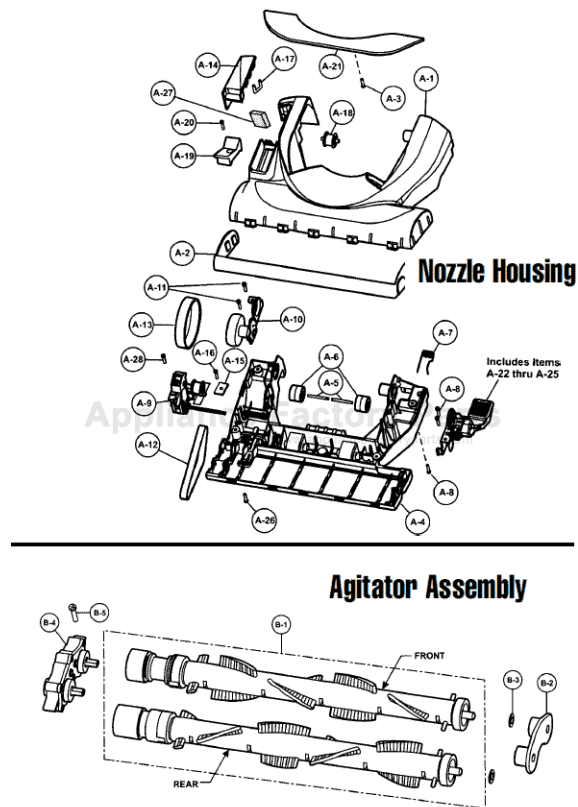

[Find Your PANASONIC Vacuum Cleaner Parts - Select From 605 Models](#)

----- Manual continues below -----