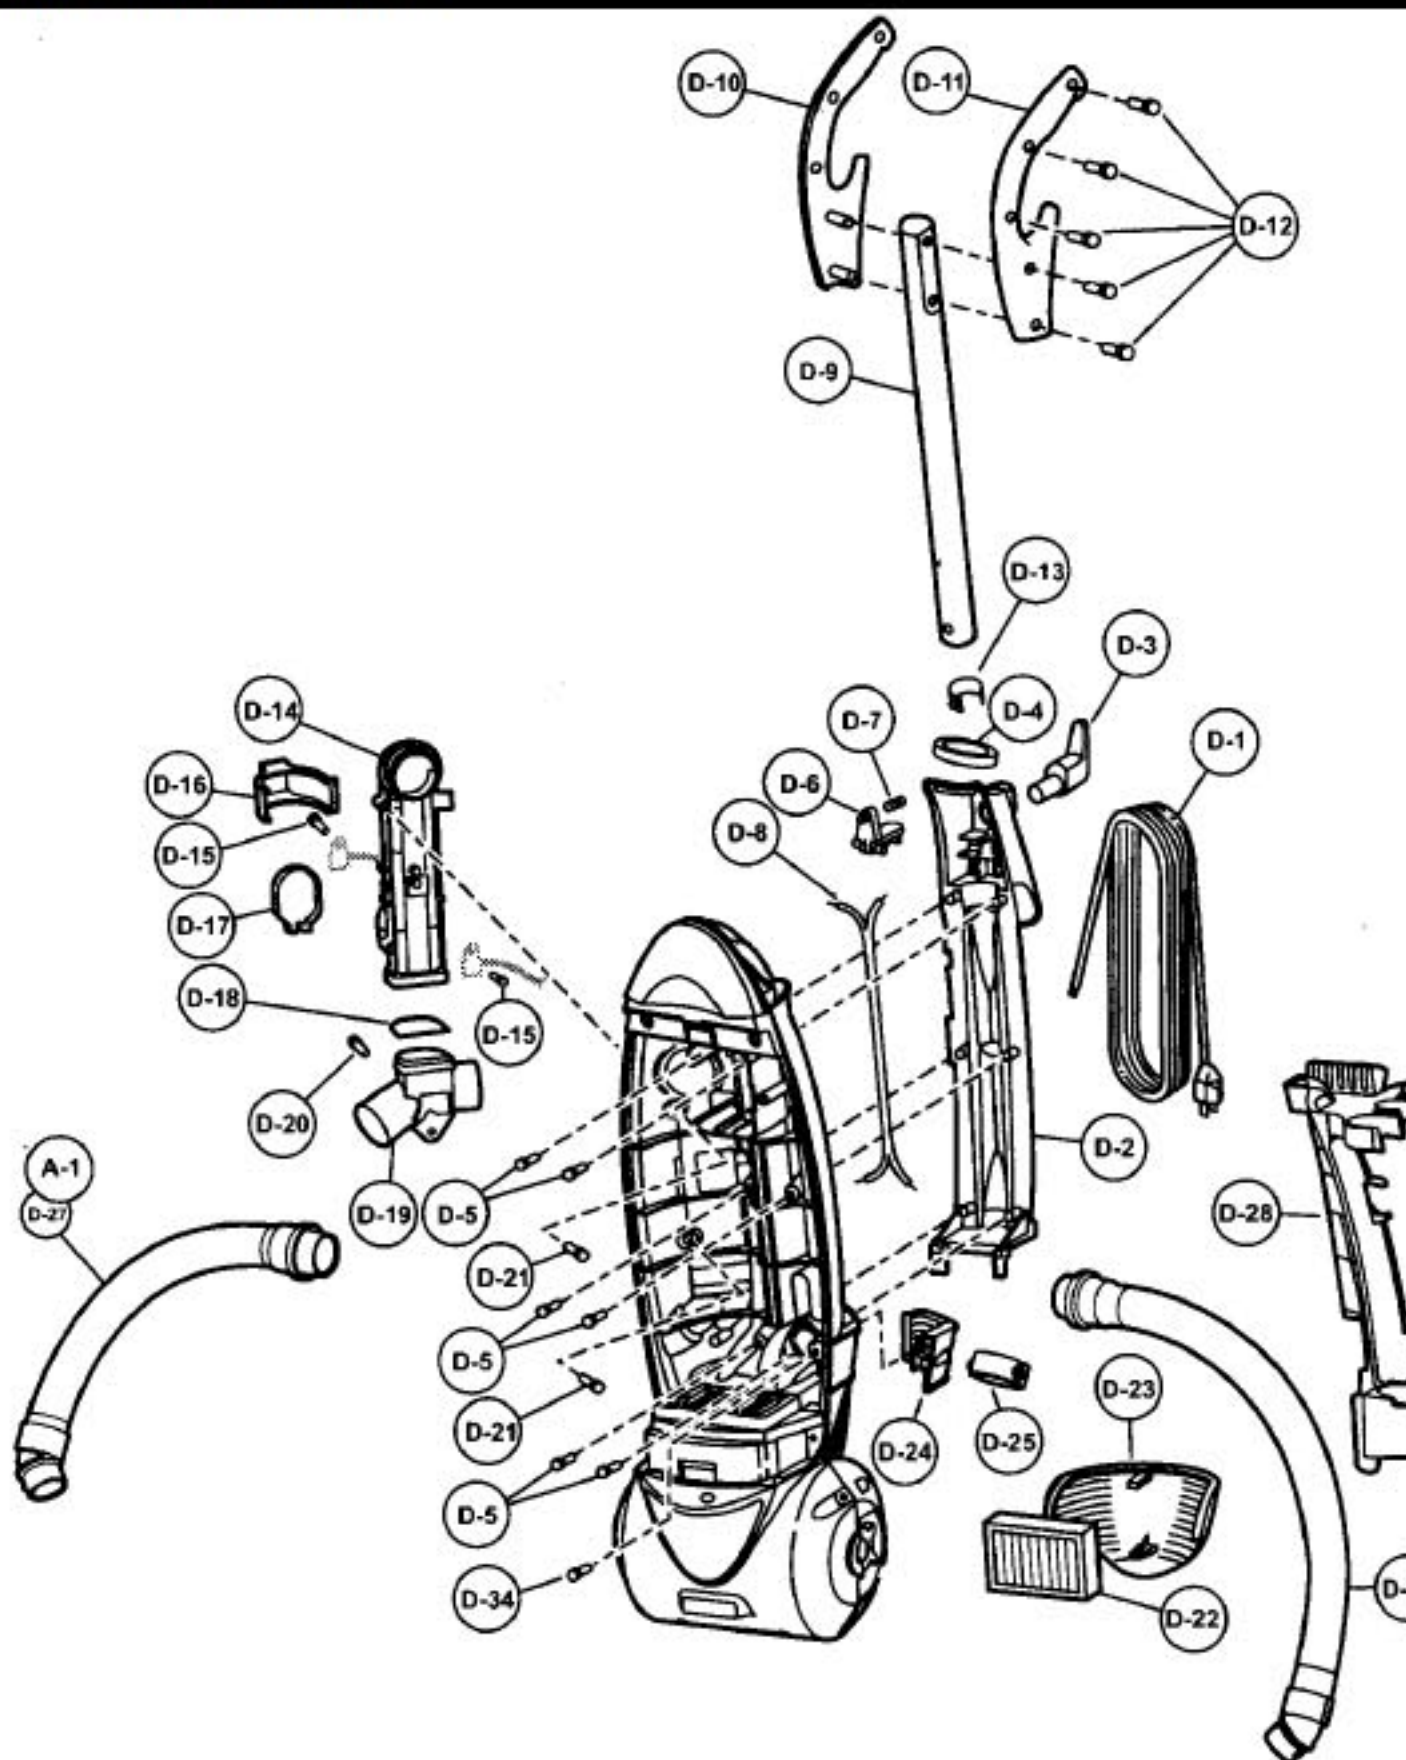

Models: MC-V7501/7505/7515

Body

1	P-10935	Power cord
	P-10802	Power cord, 7515
2	P-10936	Handle cover
3	P-7035	Upper storage cord hook
4	P-10937	Handle seal
5	P-6140	Screw, handle cover
6	P-10938	Handle button unit
7	P-10939	Spring, handle
	P-11174	Spring, handle, 7501/7515