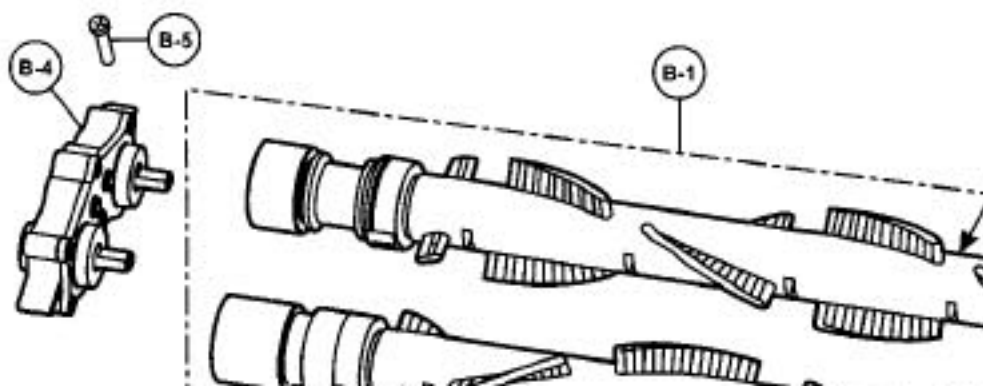

Agitator Assembly

1	P-10890	Agitator Assembly
	P-111306	Agitator Assembly, 7515
2	P-10891	Bearing unit
3	P-0030	Washer
4	P-10892	Gear box
5	P-6140	Screw, gear box