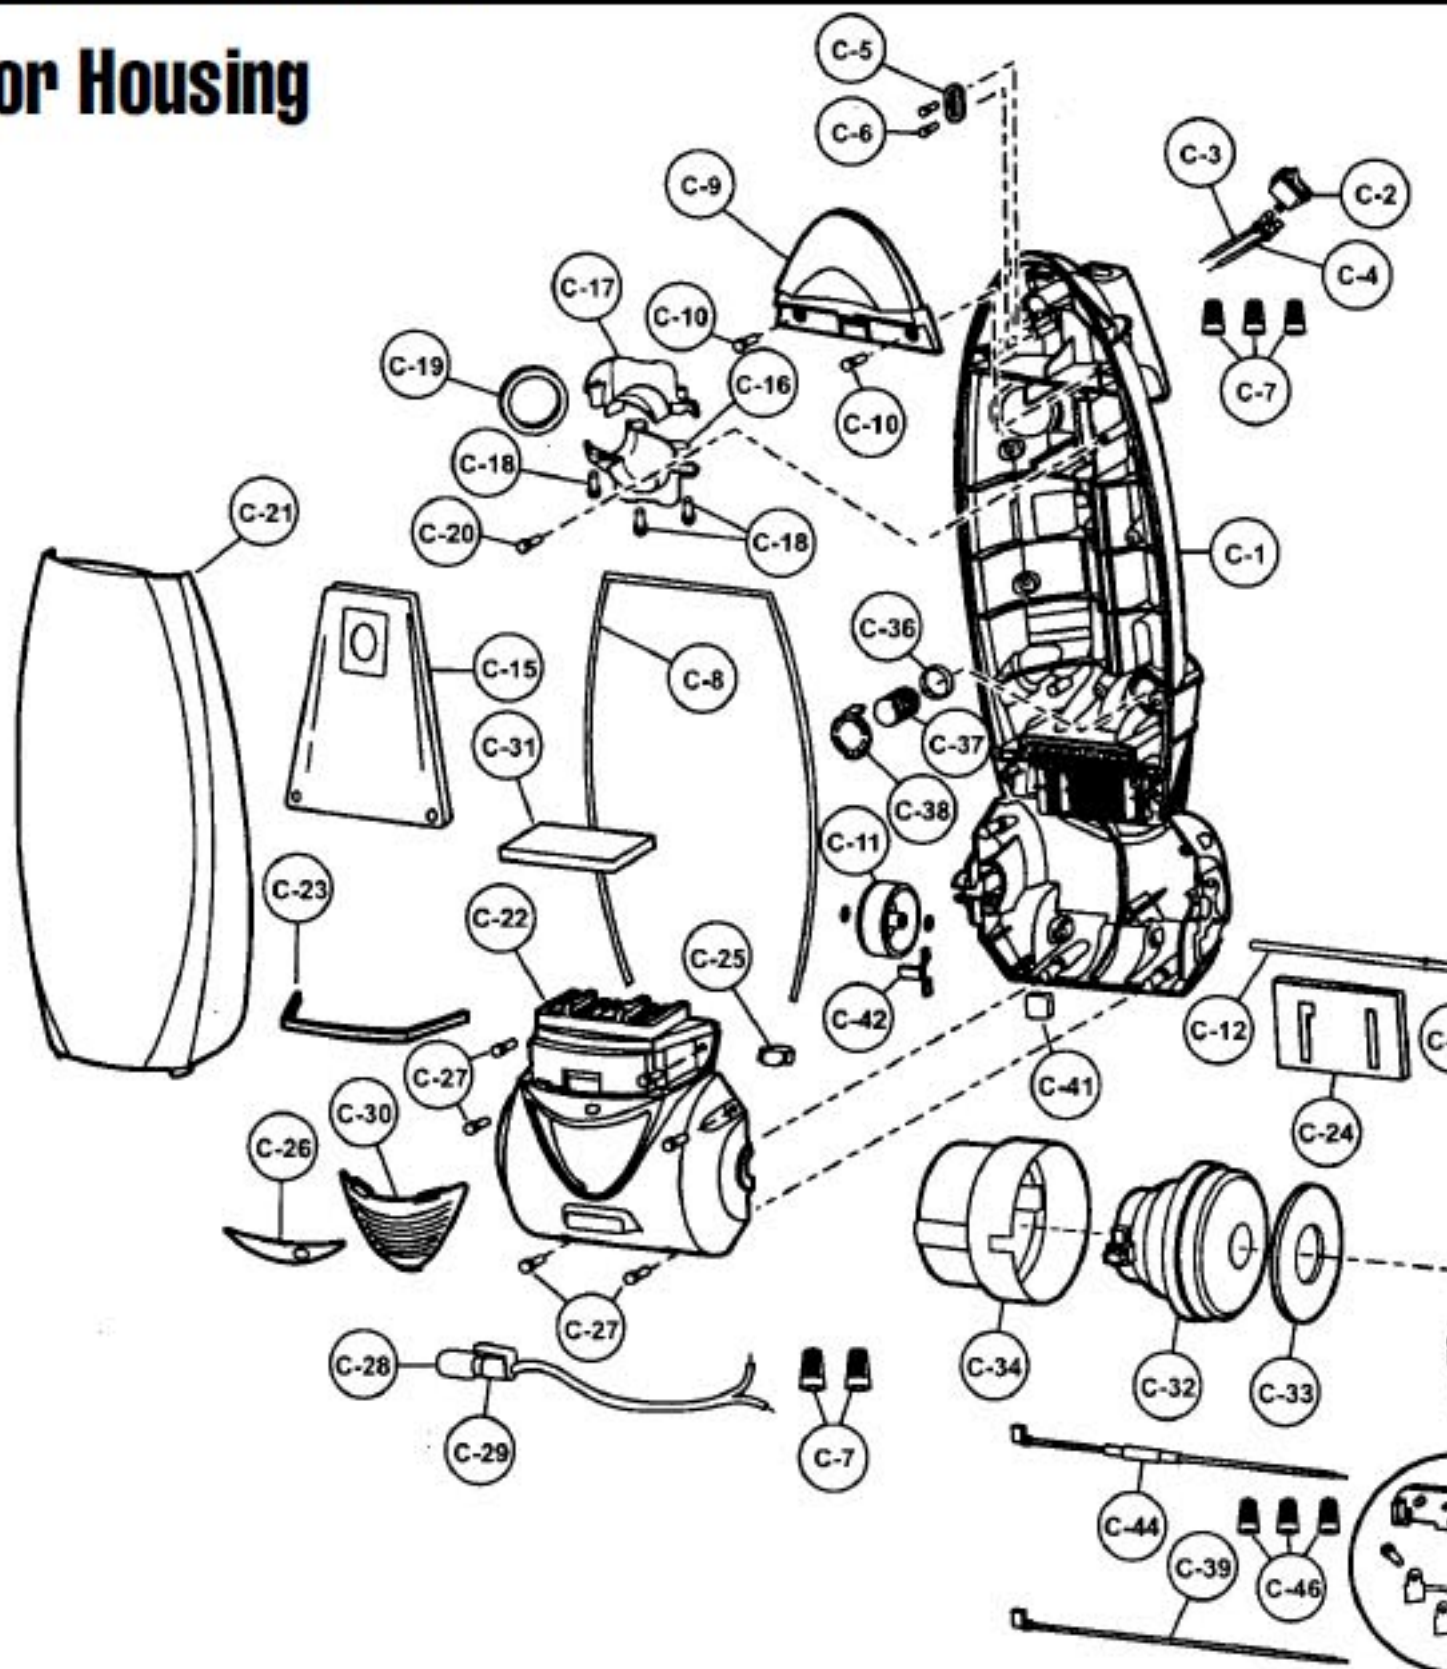

Models: MC-V7501/7505/7515

Motor Housing

1 ..... P-10900 ..... Dust compartment unit

2 ..... P-10602 ..... ON/OFF switch

3 ..... P-11200 ..... Lead wire, black
P-11178 ..... Lead wire, black, 7501/7515

4 ..... P-11201 ..... Lead wire, black with receptacle
P-11177 ..... Lead wire, black with
receptacle, 7501/7515

5 ..... P-0698 ..... Cord stopper, 7505/7515

P-10870 ..... Cord stopper, 7501

6 ..... P-6140 ..... Screw, cord stopper

17 ..... P-10905 ..... Bag supporter, top

18 ..... P-6140 ..... Screw, bag supporter

19 ..... P-10906 ..... Packing, air outlet

P-10512 ..... Packing, air outlet, 7501

20 ..... P-6140 ..... Screw, bag supporter

P-10905 ..... Screw, bag supporter, 7515

21 ..... P-10838 ..... Dust cover

P-10908 ..... Dust cover, 7515

P-11180 ..... Dust cover, 7501

22 ..... P-10909 ..... Motor case

P-111

32 ..... P-109

33 ..... P-109

34 ..... P-109

P-111

35 ..... P-109

36 ..... P-107

P-107

37 ..... P-112

P-111