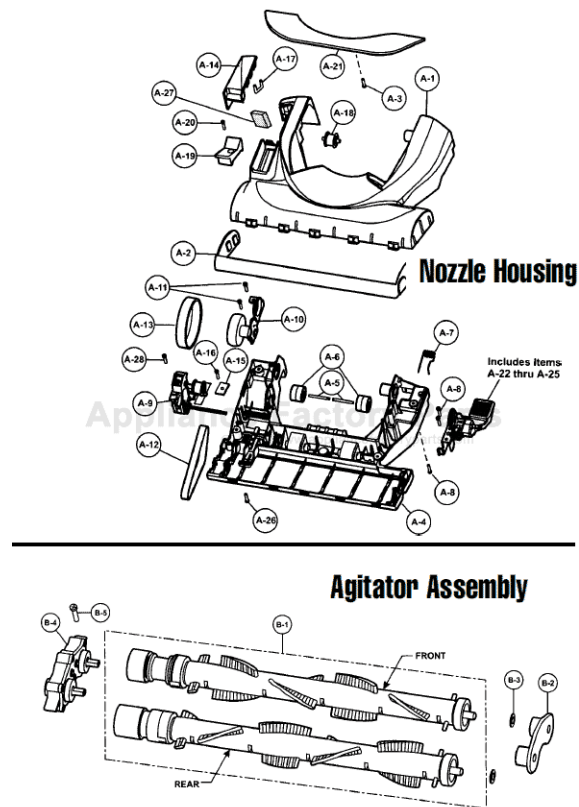

[Find Your PANASONIC Vacuum Cleaner Parts - Select From 605 Models](#)

----- Manual continues below -----