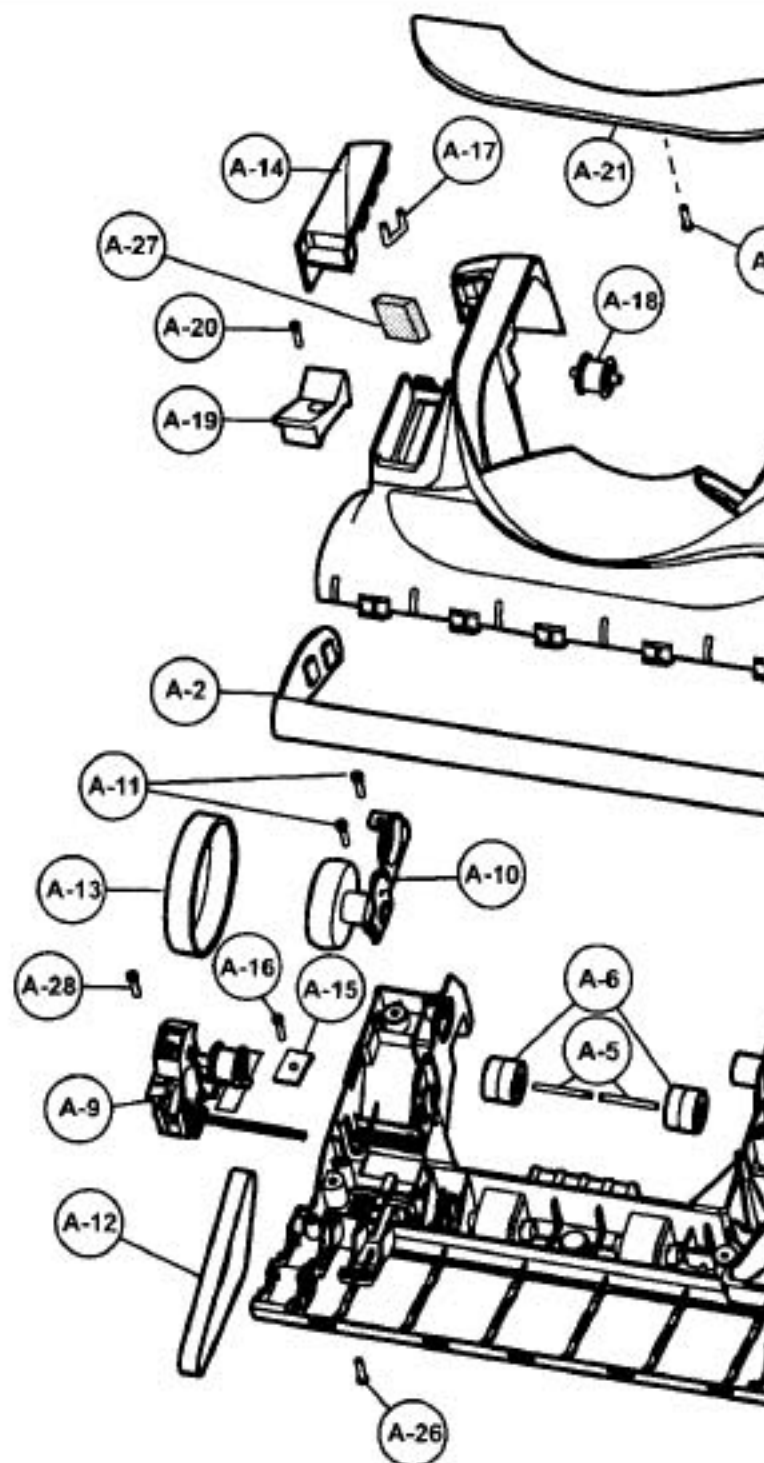

----- Manual continues below -----

Models: MC-V7501/7505/7515

Nozzle Housing

- | | | |
|----|----------|---------------------------------------|
| 1 | P-10893 | Nozzle Housing |
| | P-11166 | Nozzle Housing, 7501 |
| | P-111307 | Nozzle Housing, 7515 |
| 2 | P-10894 | Furniture Guard |
| 3 | P-6140 | Screw, window |
| 4 | P-10895 | Lower plate |
| | P-27005 | Lower plate, 7515 |
| 5 | P-10357 | Shaft roller |
| 6 | P-9888 | Roller, nozzle |
| 7 | P-10896 | Spring, lower plate |
| 8 | P-6140 | Screw, handle release assembly |
| 9 | P-10897 | Tensioner assembly |
| | P-11167 | Tensioner assembly, 7501 |
| 10 | P-10898 | Idler unit assembly |
| | P-11168 | Idler unit assembly, 7501/7515 |
| 11 | P-6140 | Screw, idler unit assembly |
| 12 | P-11198 | Flat belt |
| | P-11169 | Flat belt, 7501/7515 |
| 13 | P-000506 | Stretch belt |
| | P-11170 | Stretch belt, 7501/7515 |
| 14 | P-10899 | Cover, belt, 7505/7515 |
| | P-11171 | Cover, belt, 7501 |
| 15 | P-11199 | Holder, pin |
| | P-11172 | Holder, pin, 7501/7515 |
| 16 | P-6140 | Screw, pin holder |
| 17 | P-43 | Belt guide |
| 18 | P-10886 | Pulley, idler |
| 19 | P-10887 | Pedal, bare floor |
| 20 | P-10888 | Screw, bare floor |
| 21 | P-10889 | Window, agitator |
| 22 | P-000095 | Frame, handle release assembly |
| 23 | P-4720 | Pedal, handle release assembly |
| 24 | P-00051 | Pedal shaft, handle release assembly |
| 25 | P-9857 | Pedal spring, handle release assembly |
| 26 | P-6140 | Screw, lower plate |
| 27 | P-11173 | Packing, nozzle, 7501 |
| 28 | P-6140 | Screw, tensioner assembly, 7501 |

Models: MC-V7501/7505/7515

Body

1	P-10935	Power cord
	P-10802	Power cord, 7515
2	P-10936	Handle cover
3	P-7035	Upper storage cord hook
4	P-10937	Handle seal
5	P-6140	Screw, handle cover
6	P-10938	Handle button unit
7	P-10939	Spring, handle
	P-11174	Spring, handle, 7501/7515