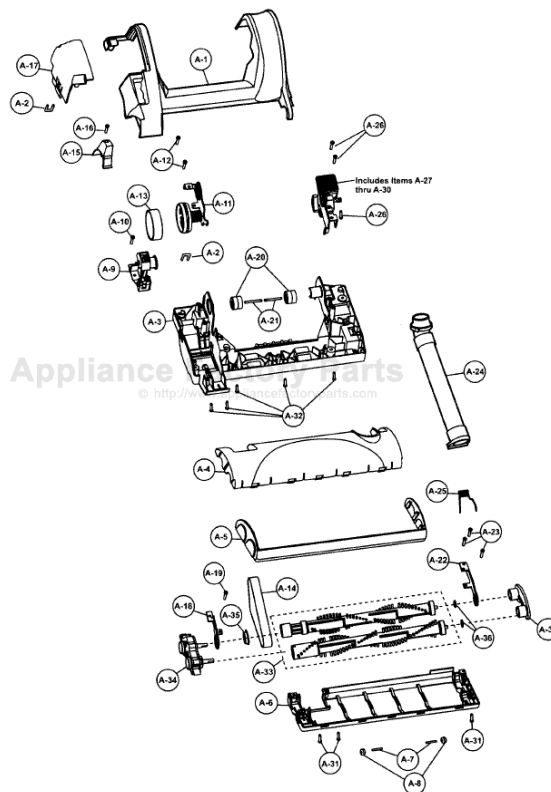

[Find Your PANASONIC Vacuum Cleaner Parts - Select From 605 Models](#)

----- Manual continues below -----

Models: MC-V7522

Nozzle Housing

- | | | |
|----|----------|---------------------------------------|
| 1 | P-111711 | Rear nozzle housing |
| 2 | P-111653 | Belt guide |
| 3 | P-111654 | Lower plate |
| 4 | P-111655 | Agitator window |
| 5 | P-10894 | Furniture guard |
| 6 | P-111656 | Agitator holder |
| 7 | P-111657 | Nozzle roller shaft |
| 8 | P-111658 | Nozzle roller |
| 9 | P-111659 | Tensioner assembly |
| 10 | P-6140 | Screw, tensioner |
| 11 | P-11168 | Idler unit assembly |
| 12 | P-6140 | Screw, idler unit |
| 13 | P-11170 | Stretch belt |
| 14 | P-11169 | Flat belt |
| 15 | P-111712 | Pedal cover, floor |
| 16 | P-10888 | Screw, pedal cover |
| 17 | P-111401 | Belt cover |
| 18 | P-111662 | Pivot bracket, right |
| 19 | P-6140 | Screw, pivot bracket, right |
| 20 | P-111713 | Roller, lower plate |
| 21 | P-10357 | Shaft, roller |
| 22 | P-111663 | Pivot bracket, left |
| 23 | P-6140 | Screw, pivot bracket, left |
| 24 | P-111664 | Nozzle hose assembly |
| 25 | P-10896 | Spring, lower plate |
| 26 | P-6140 | Screw, frame handle release |
| 27 | P-000095 | Frame, handle release assembly |
| 28 | P-4720 | Pedal, handle release assembly |
| 29 | P-513 | Pedal shaft, handle release assembly |
| 30 | P-9857 | Pedal spring, handle release assembly |
| 31 | P-6140 | Screw, agitator holder |

Models: MC-V7522

Motor Housing, Motor, and Body

- | | | |
|---|----------|----------------------------------|
| 1 | P-111285 | Dust compartment unit |
| 2 | P-10602 | On/off switch |
| 3 | P-11177 | Lead wire, black with receptacle |
| 4 | P-11178 | Lead wire, black |
| 5 | P-10870 | Cord stopper |
| 6 | P-6140 | Screw, cord stopper |

Models: MC-V7522

Body, Handle, Rear Dust Compartment