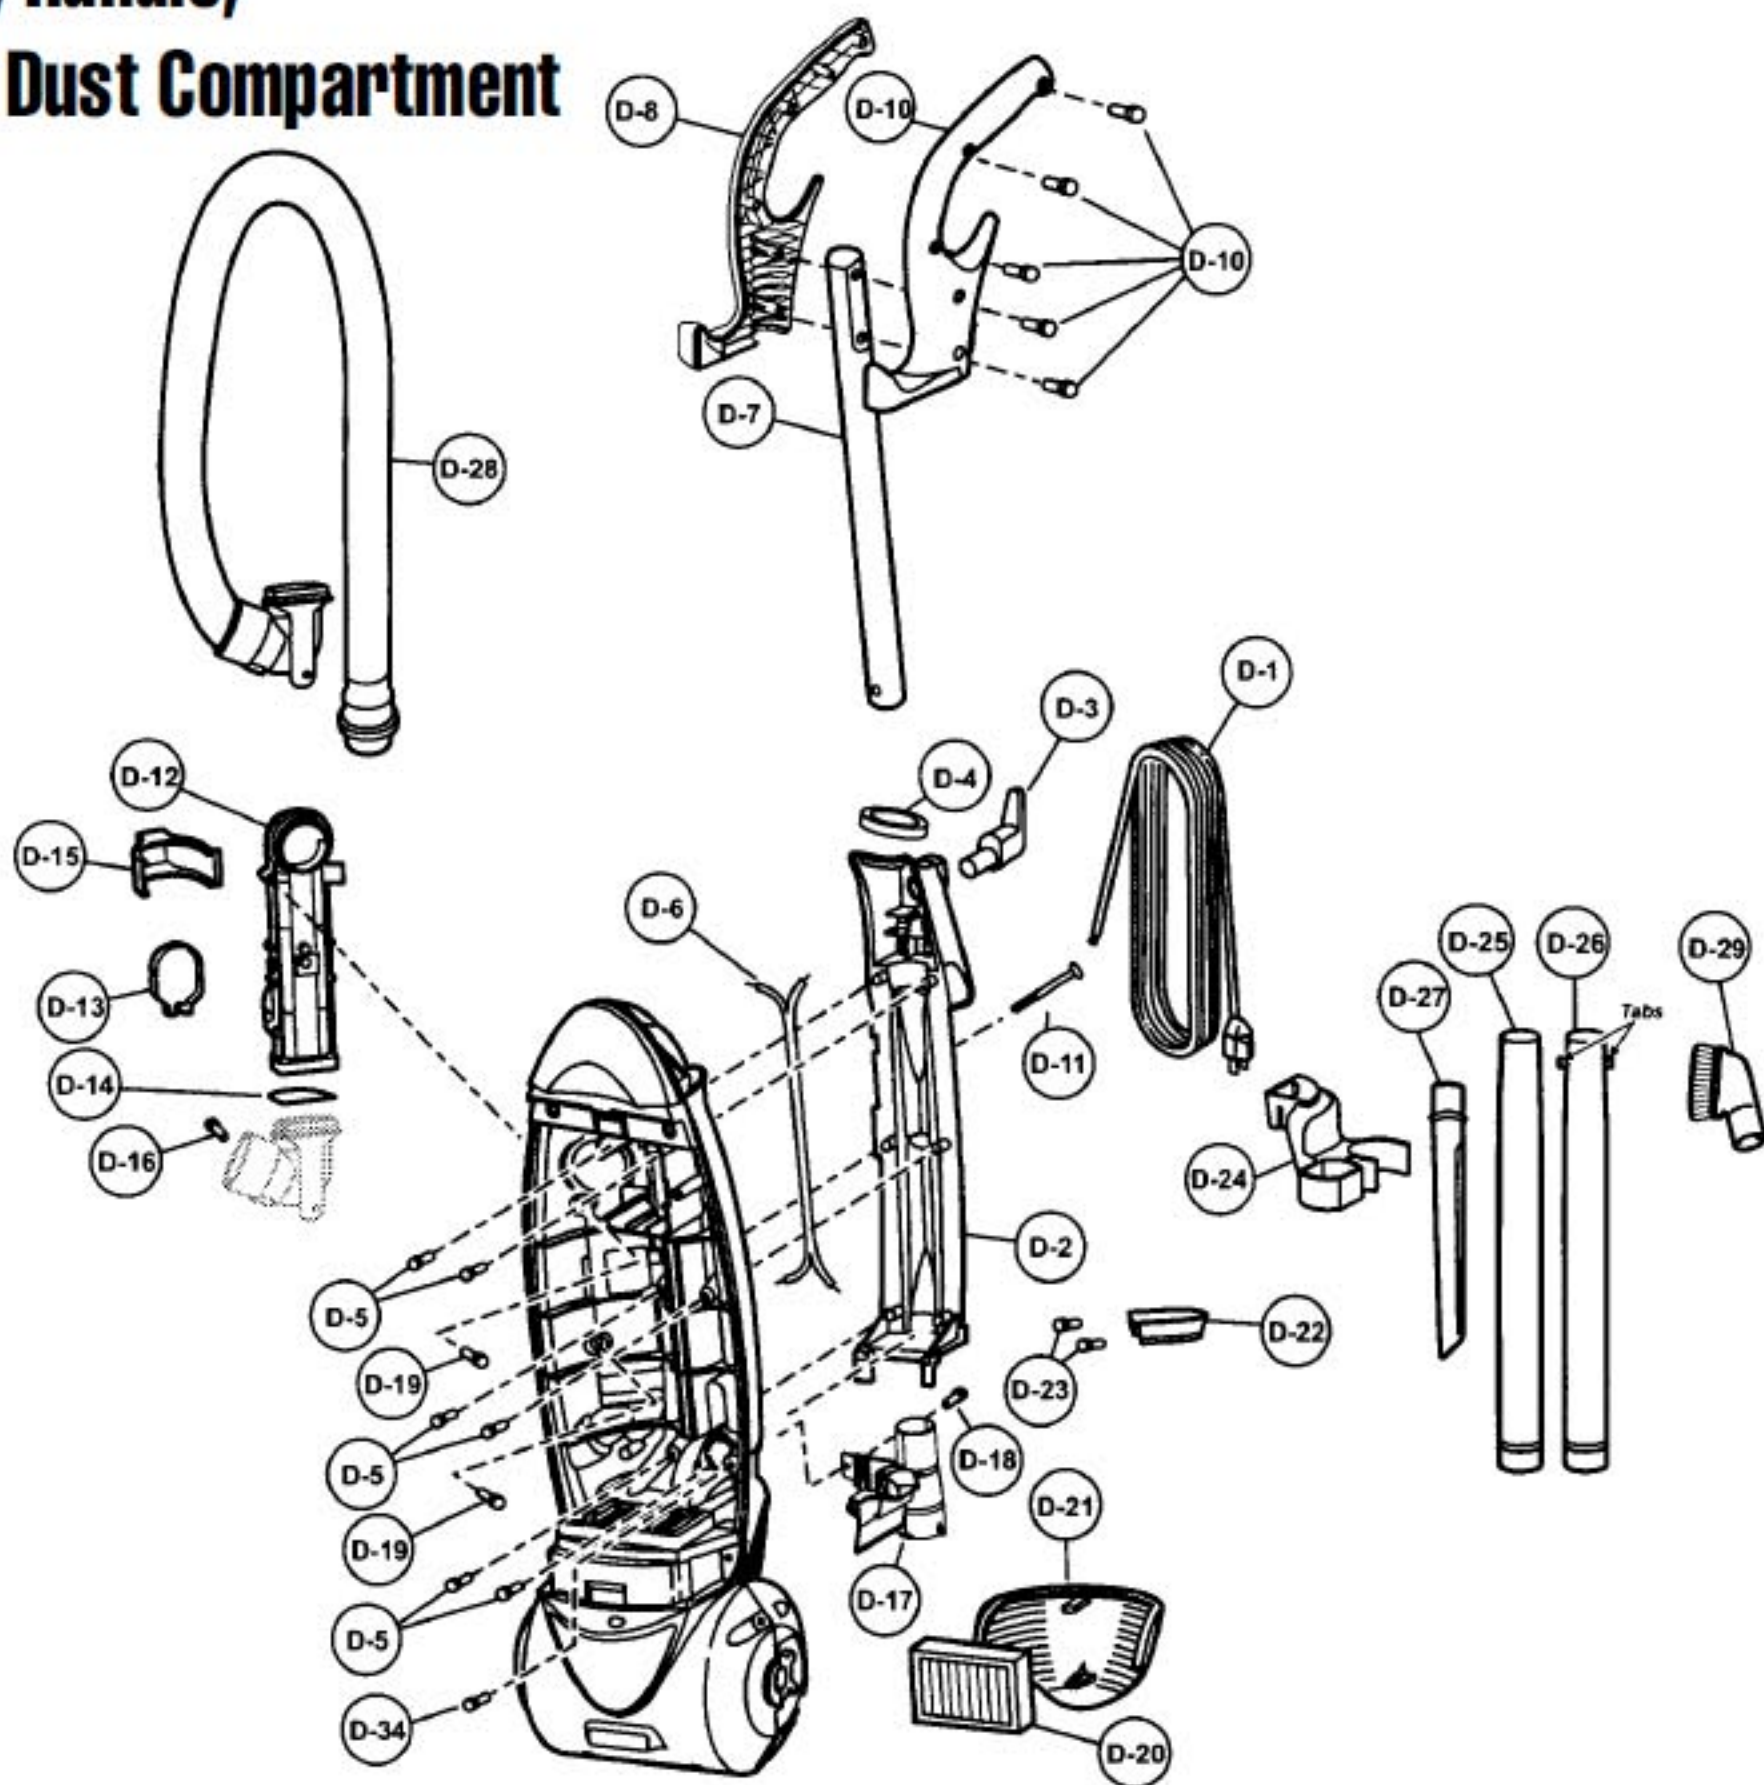

Models: MC-V7522

Body, Handle, Rear Dust Compartment

1	P-10935	Power cord
2	P-111368	Handle cover
3	P-7035	Upper storage cord hook
4	P-10937	Handle seal
5	P-6140	Screw, handle cover
6	P-3820	Wire cord
7	P-111310	Handle pipe
8	P-111673	Handle, A
9	P-111674	Handle, B
10	P-6140	Screw, handle
11	P-111311	Handle screw
12	P-10943	Tube, air path
13	P-111596	Cover
14	P-10947	Packing, connector pipe
15	P-111718	Cover, sensor

16	P-6140	Screw, suction inlet
17	P-111676	Connector pipe
18	P-6140	Screw, connector pipe
19	P-6140	Screw, air path tube
20	P-11176	Exhaust filter, HEPA
21	P-10949	Filter cover
22	P-111302	Extension wand holder
23	P-6140	Screw, wand holder
24	P-111719	Attachment holder
25	P-111394	Wand
26	P-111300	Extension wand
27	P-6069	Crevice tool
28	P-111675	Hose unit
29	P-6088	Dusting brush