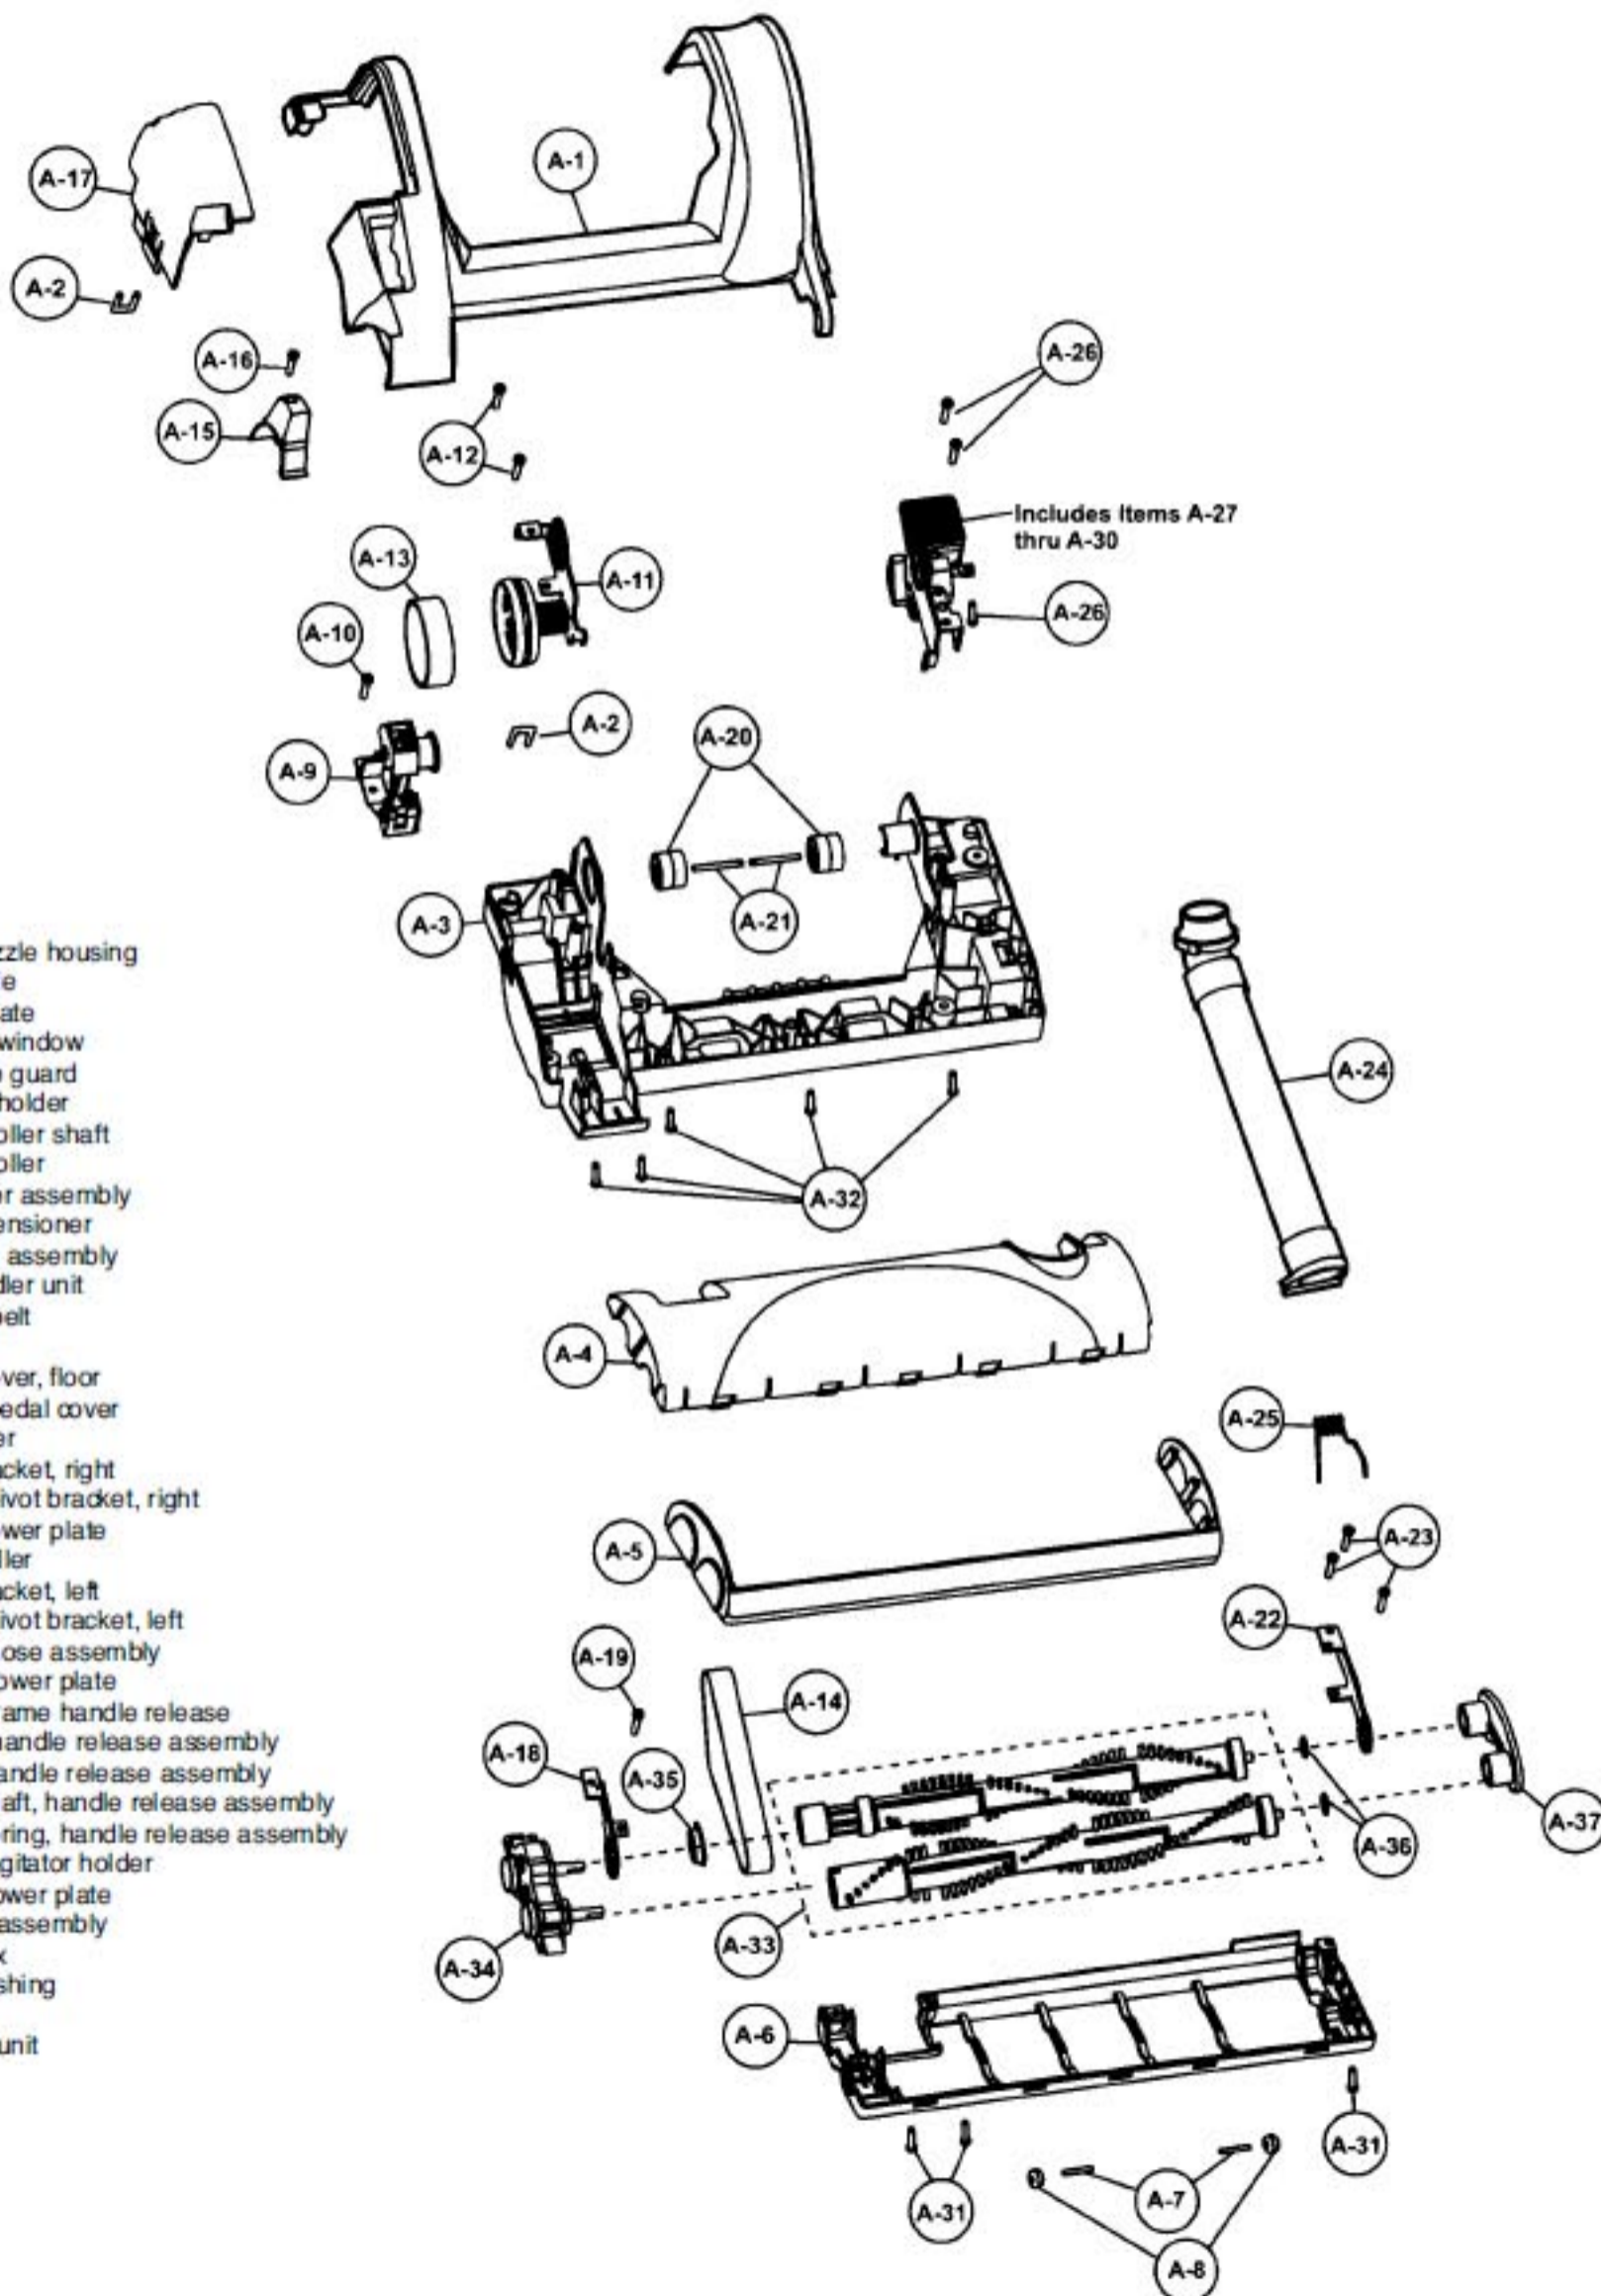

## Nozzle Housing

- |    |          |                                       |
|----|----------|---------------------------------------|
| 1  | P-111711 | Rear nozzle housing                   |
| 2  | P-111653 | Belt guide                            |
| 3  | P-111654 | Lower plate                           |
| 4  | P-111655 | Agitator window                       |
| 5  | P-10894  | Furniture guard                       |
| 6  | P-111656 | Agitator holder                       |
| 7  | P-111657 | Nozzle roller shaft                   |
| 8  | P-111658 | Nozzle roller                         |
| 9  | P-111659 | Tensioner assembly                    |
| 10 | P-6140   | Screw, tensioner                      |
| 11 | P-11168  | Idler unit assembly                   |
| 12 | P-6140   | Screw, idler unit                     |
| 13 | P-11170  | Stretch belt                          |
| 14 | P-11169  | Flat belt                             |
| 15 | P-111712 | Pedal cover, floor                    |
| 16 | P-10888  | Screw, pedal cover                    |
| 17 | P-111401 | Belt cover                            |
| 18 | P-111662 | Pivot bracket, right                  |
| 19 | P-6140   | Screw, pivot bracket, right           |
| 20 | P-111713 | Roller, lower plate                   |
| 21 | P-10357  | Shaft, roller                         |
| 22 | P-111663 | Pivot bracket, left                   |
| 23 | P-6140   | Screw, pivot bracket, left            |
| 24 | P-111664 | Nozzle hose assembly                  |
| 25 | P-10896  | Spring, lower plate                   |
| 26 | P-6140   | Screw, frame handle release           |
| 27 | P-000095 | Frame, handle release assembly        |
| 28 | P-4720   | Pedal, handle release assembly        |
| 29 | P-513    | Pedal shaft, handle release assembly  |
| 30 | P-9857   | Pedal spring, handle release assembly |
| 31 | P-6140   | Screw, agitator holder                |
| 32 | P-6140   | Screw, lower plate                    |
| 33 | P-111666 | Agitator assembly                     |
| 34 | P-10892  | Gear box                              |
| 35 | P-111667 | Pivot bushing                         |
| 36 | P-0030   | Washer                                |
| 37 | P-10891  | Bearing unit                          |