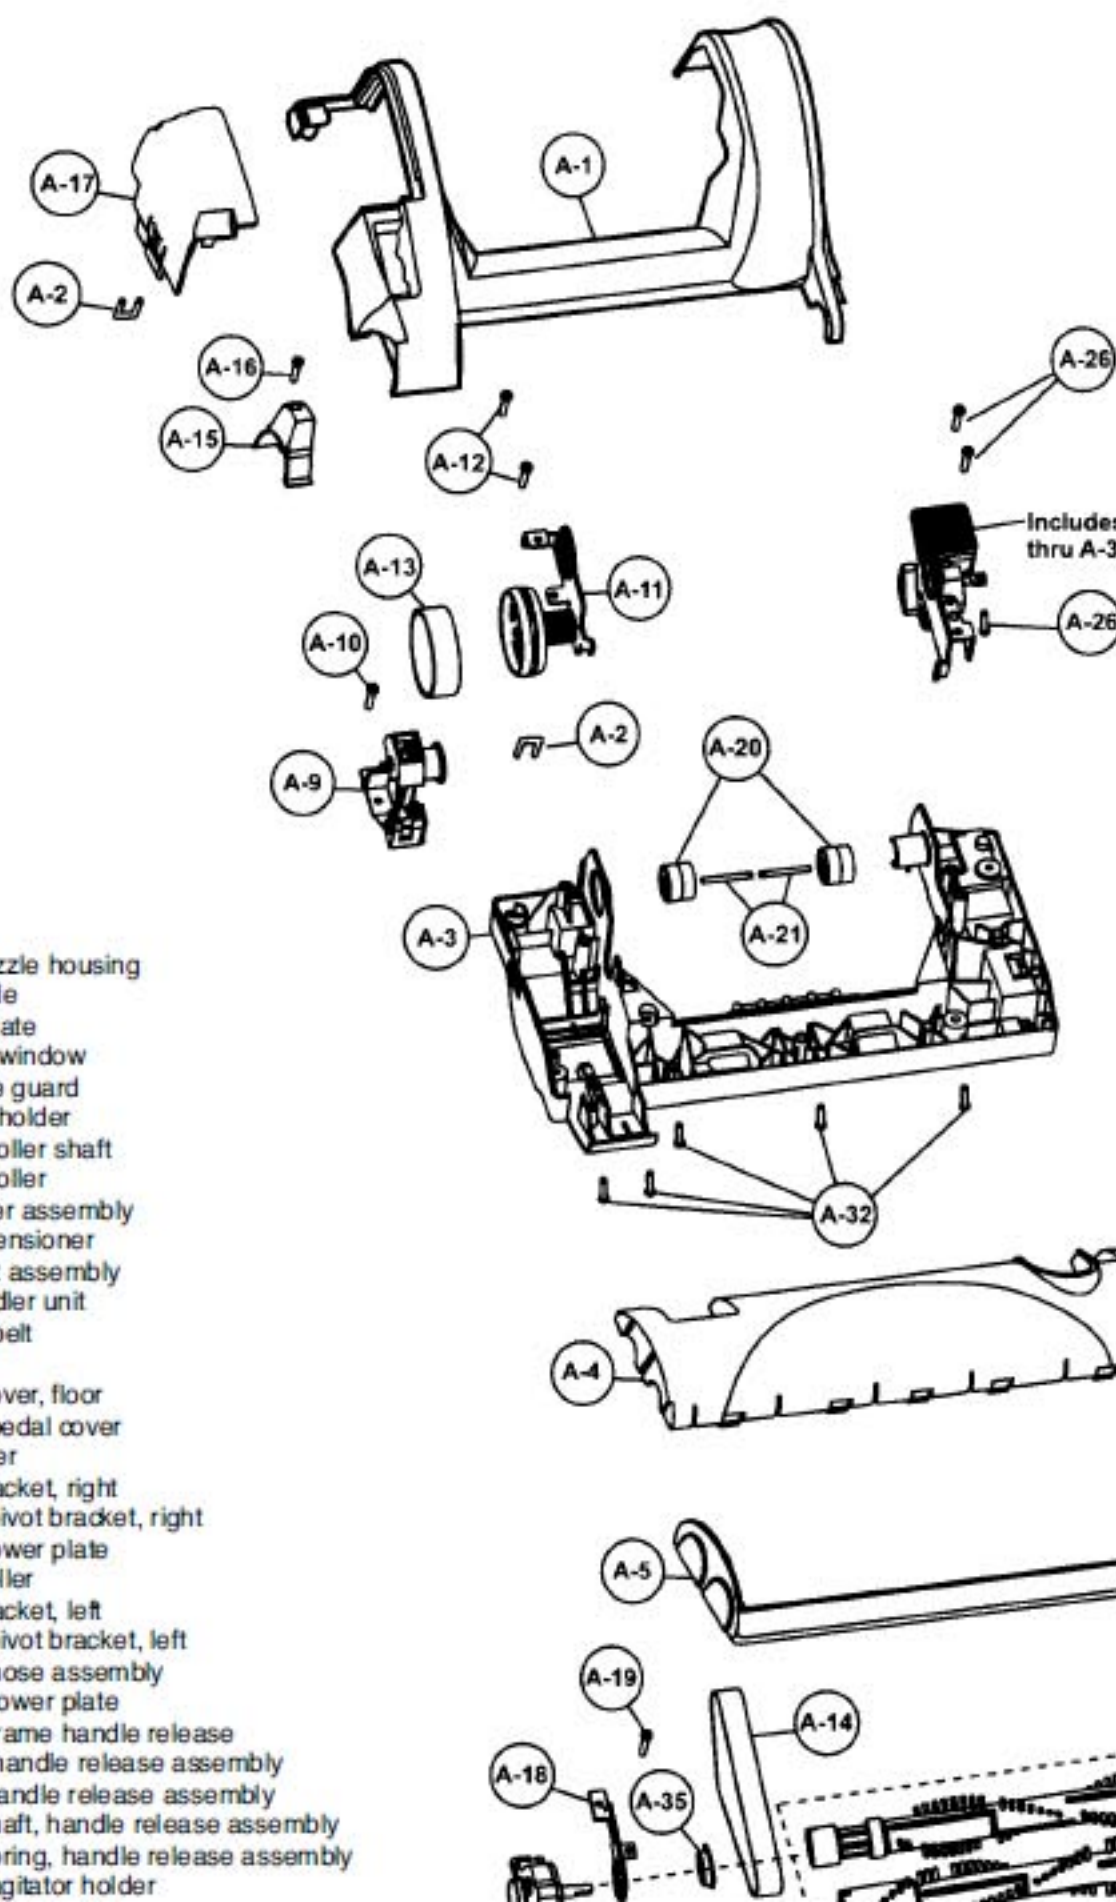

[Find Your PANASONIC Vacuum Cleaner Parts - Select From 605 Models](#)

----- Manual continues below -----

Models: MC-V7522

Nozzle Housing

- | | | |
|----|----------|---------------------------------------|
| 1 | P-111711 | Rear nozzle housing |
| 2 | P-111653 | Belt guide |
| 3 | P-111654 | Lower plate |
| 4 | P-111655 | Agitator window |
| 5 | P-10894 | Furniture guard |
| 6 | P-111656 | Agitator holder |
| 7 | P-111657 | Nozzle roller shaft |
| 8 | P-111658 | Nozzle roller |
| 9 | P-111659 | Tensioner assembly |
| 10 | P-6140 | Screw, tensioner |
| 11 | P-11168 | Idler unit assembly |
| 12 | P-6140 | Screw, idler unit |
| 13 | P-11170 | Stretch belt |
| 14 | P-11169 | Flat belt |
| 15 | P-111712 | Pedal cover, floor |
| 16 | P-10888 | Screw, pedal cover |
| 17 | P-111401 | Belt cover |
| 18 | P-111662 | Pivot bracket, right |
| 19 | P-6140 | Screw, pivot bracket, right |
| 20 | P-111713 | Roller, lower plate |
| 21 | P-10357 | Shaft, roller |
| 22 | P-111663 | Pivot bracket, left |
| 23 | P-6140 | Screw, pivot bracket, left |
| 24 | P-111664 | Nozzle hose assembly |
| 25 | P-10896 | Spring, lower plate |
| 26 | P-6140 | Screw, frame handle release |
| 27 | P-000095 | Frame, handle release assembly |
| 28 | P-4720 | Pedal, handle release assembly |
| 29 | P-513 | Pedal shaft, handle release assembly |
| 30 | P-9857 | Pedal spring, handle release assembly |
| 31 | P-6140 | Screw, agitator holder |

Models: MC-V7522

Motor Housing, Motor, and Body

- | | | |
|---|----------|----------------------------------|
| 1 | P-111285 | Dust compartment unit |
| 2 | P-10602 | On/off switch |
| 3 | P-11177 | Lead wire, black with receptacle |
| 4 | P-11178 | Lead wire, black |
| 5 | P-10870 | Cord stopper |
| 6 | P-6140 | Screw, cord stopper |

Models: MC-V7522

Body, Handle, Rear Dust Compartment