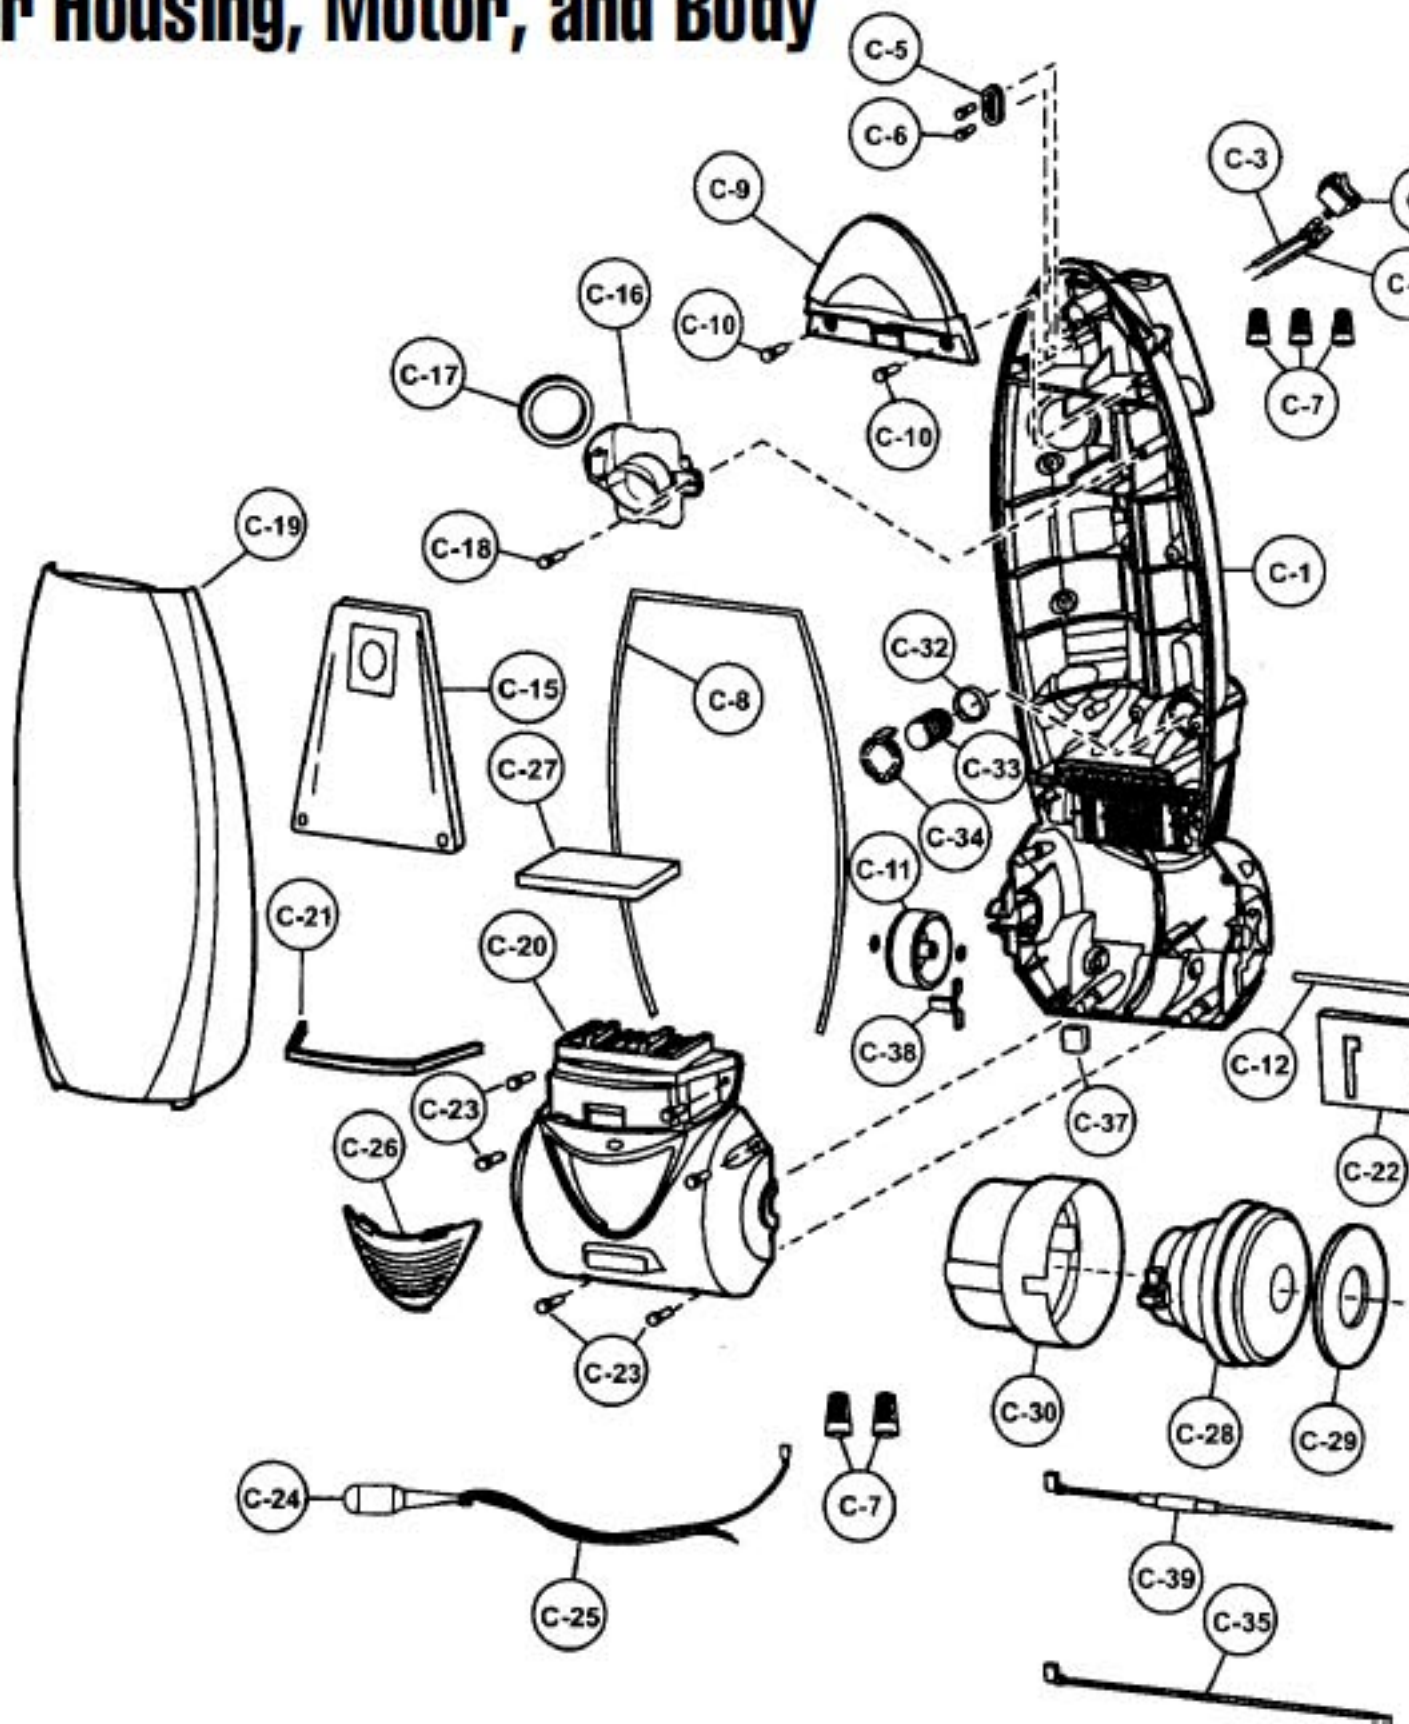

[Find Your PANASONIC Vacuum Cleaner Parts - Select From 605 Models](#)

----- Manual continues below -----

Models: MC-V7522

Nozzle Housing

- | | | |
|----|----------|---------------------------------------|
| 1 | P-111711 | Rear nozzle housing |
| 2 | P-111653 | Belt guide |
| 3 | P-111654 | Lower plate |
| 4 | P-111655 | Agitator window |
| 5 | P-10894 | Furniture guard |
| 6 | P-111656 | Agitator holder |
| 7 | P-111657 | Nozzle roller shaft |
| 8 | P-111658 | Nozzle roller |
| 9 | P-111659 | Tensioner assembly |
| 10 | P-6140 | Screw, tensioner |
| 11 | P-11168 | Idler unit assembly |
| 12 | P-6140 | Screw, idler unit |
| 13 | P-11170 | Stretch belt |
| 14 | P-11169 | Flat belt |
| 15 | P-111712 | Pedal cover, floor |
| 16 | P-10888 | Screw, pedal cover |
| 17 | P-111401 | Belt cover |
| 18 | P-111662 | Pivot bracket, right |
| 19 | P-6140 | Screw, pivot bracket, right |
| 20 | P-111713 | Roller, lower plate |
| 21 | P-10357 | Shaft, roller |
| 22 | P-111663 | Pivot bracket, left |
| 23 | P-6140 | Screw, pivot bracket, left |
| 24 | P-111664 | Nozzle hose assembly |
| 25 | P-10896 | Spring, lower plate |
| 26 | P-6140 | Screw, frame handle release |
| 27 | P-000095 | Frame, handle release assembly |
| 28 | P-4720 | Pedal, handle release assembly |
| 29 | P-513 | Pedal shaft, handle release assembly |
| 30 | P-9857 | Pedal spring, handle release assembly |
| 31 | P-6140 | Screw, agitator holder |

Models: MC-V7522

Motor Housing, Motor, and Body

- | | | |
|---|----------|----------------------------------|
| 1 | P-111285 | Dust compartment unit |
| 2 | P-10602 | On/off switch |
| 3 | P-11177 | Lead wire, black with receptacle |
| 4 | P-11178 | Lead wire, black |
| 5 | P-10870 | Cord stopper |
| 6 | P-6140 | Screw, cord stopper |

Models: MC-V7522

Body, Handle, Rear Dust Compartment