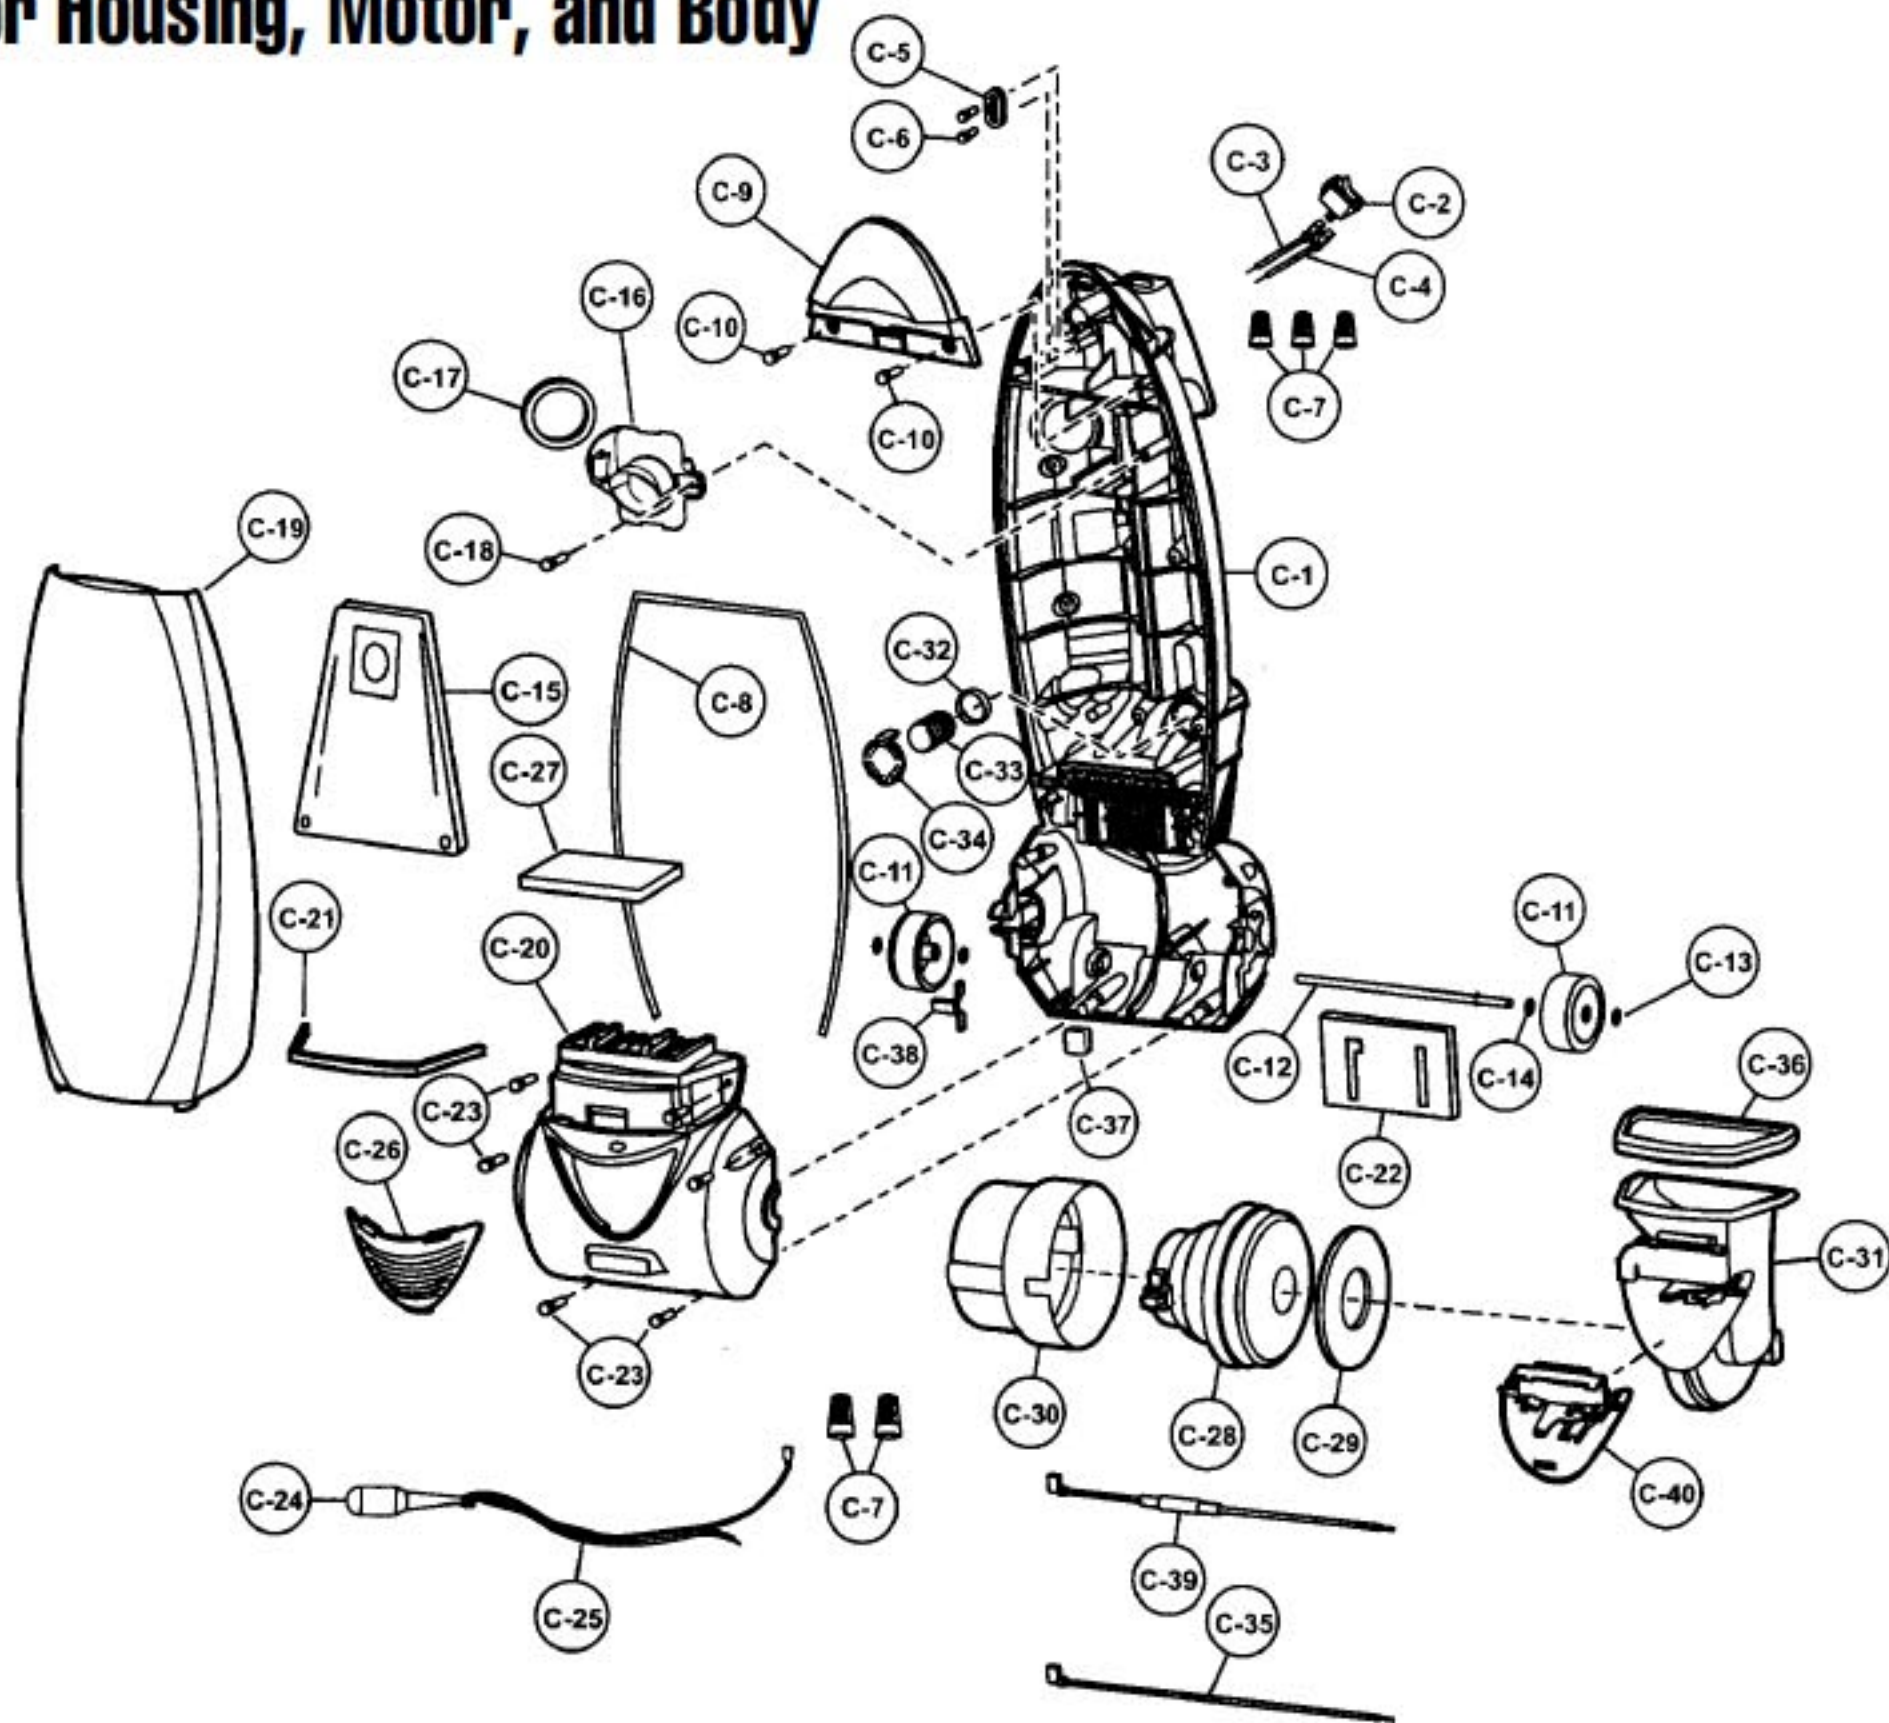

Models: MC-V7522

Motor Housing, Motor, and Body

1	P-111285	Dust compartment unit
2	P-10602	On/off switch
3	P-11177	Lead wire, black with receptacle
4	P-11178	Lead wire, black
5	P-10870	Cord stopper
6	P-6140	Screw, cord stopper
7	P-000623	Wire connectors
8	P-10901	Packing, dust container
9	P-111714	Switch cover
10	P-6140	Screw, switch cover
11	P-0068	Wheel
12	P-10903	Shaft, wheel
13	P-74009	Stopper, wheel
14	P-6115	Washer, wheel
15	P-111387	Dust bag, type U6
16	P-111715	Bag supporter
17	P-10512	Packing, air outlet
18	P-6140	Screw, bag supporter
19	P-111716	Dust cover
20	P-111717	Motor case

21	P-10910	Seal, motor case
22	P-11182	Packing, rear cover
23	P-6140	Screw, motor case
24	P-111574	Bulb
25	P-111573	Bulb socket
26	P-10951	Window
27	P-11184	Secondary filter
28	P-111671	Fan motor unit
29	P-10953	Seal, fan motor
30	P-11185	Motor support, rear
31	P-10955	Motor support, front
32	P-10776	Protector
33	P-11186	Spring, protector
34	P-10661	Cover, protector
35	P-10956	Lead wire, motor
36	P-10957	Suction seal
37	P-10958	Sound absorber
38	P-7805	Plastic holder
39	P-111290	Lead wire, fuse assembly, motor
40	P-111698	Bulb holder