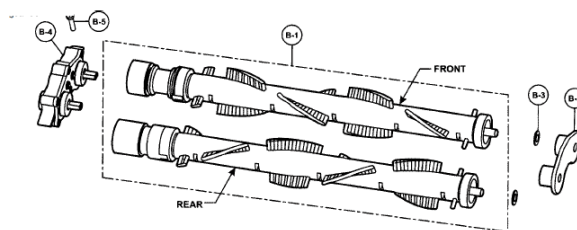

Agitator Assembly

Find Your PANASONIC Vacuum Cleaner Parts - Select From 605 Models

----- Manual continues below -----