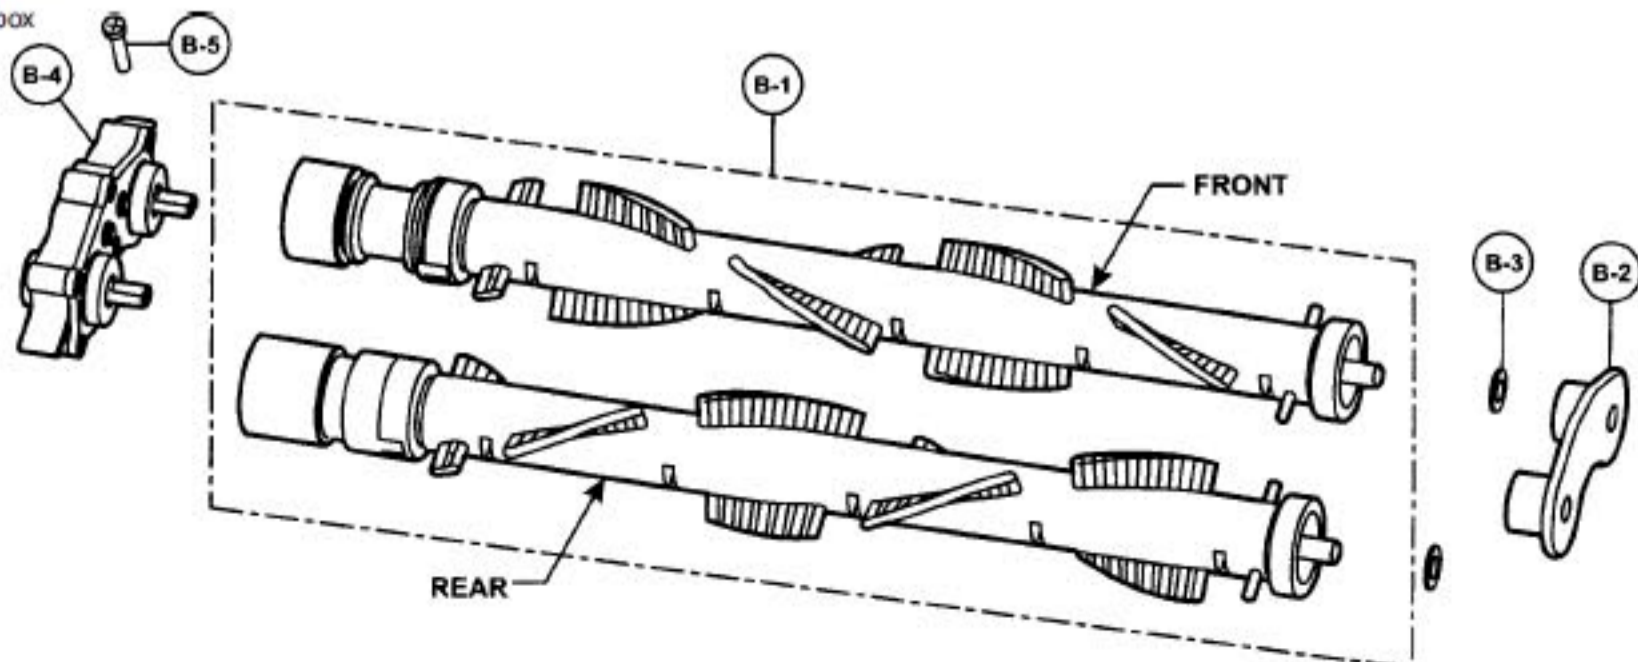

Agitator Assembly

- 1 ..... P-10890 ..... Agitator assembly
- 2 ..... P-10891 ..... Bearing unit
- 3 ..... P-0030 ..... Washer
- 4 ..... P-10892 ..... Gear box
- 5 ..... P-6140 ..... Screw, gear box