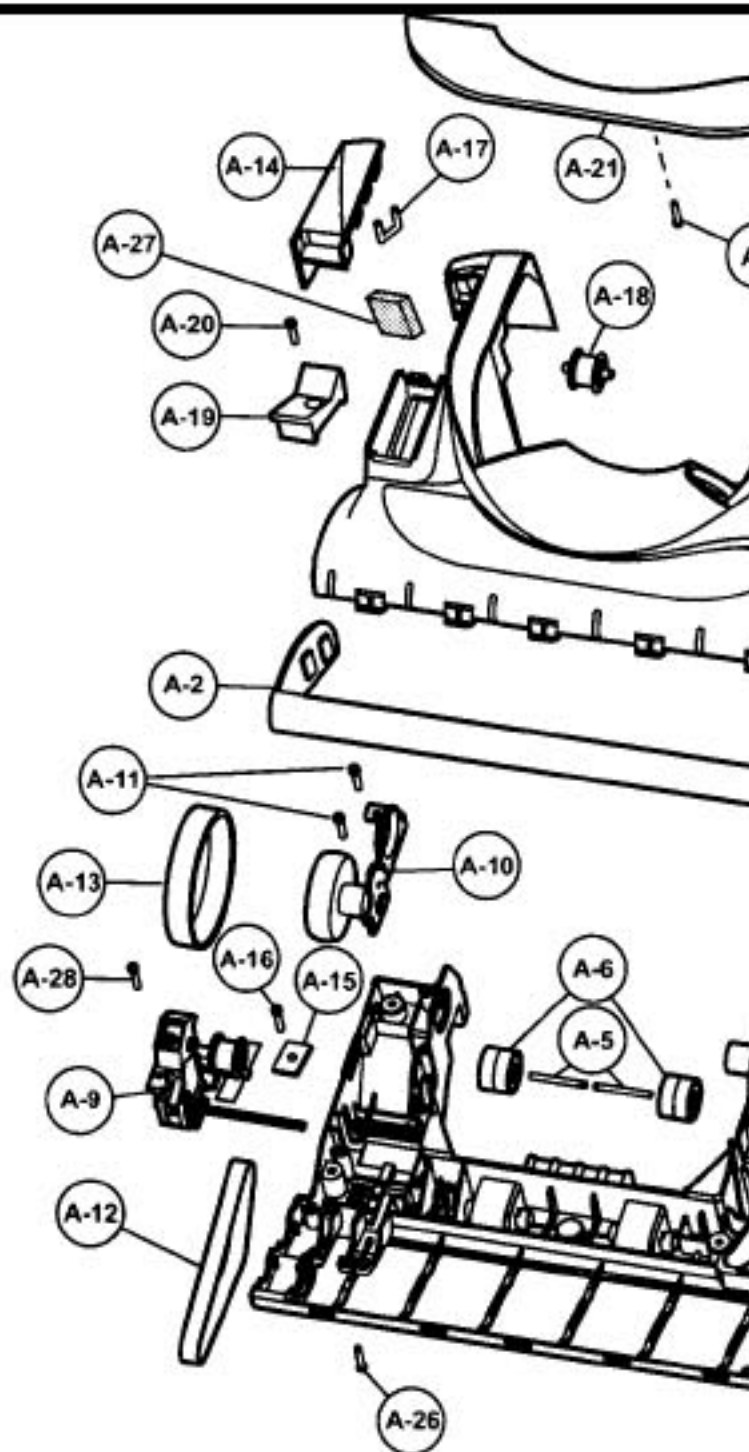

This Owner's Manual is provided and hosted by [Appliance Factory Parts](#).

PANASONIC V7531 Owner's Manual

**Shop genuine replacement parts for PANASONIC
V7531**

Nozzle Housing

Agitator Assembly

Find Your PANASONIC Vacuum Cleaner Parts - Select From 605 Models

----- Manual continues below -----

Models: MC-V7531

Nozzle Housing

- 1 P-10893 Nozzle housing
- 2 P-10894 Furniture guard
- 3 P-6140 Screw, window
- 4 P-10895 Lower plate
- 5 P-10357 Shaft, roller
- 6 P-111284 Roller, nozzle
- 7 P-10896 Spring, lower plate
- 8 P-6140 Screw, handle release assembly
- 9 P-11167 Tensioner assembly
- 10 P-10886 Idler unit assembly
- 11 P-6140 Screw, idler unit assembly
- 12 P-11169 Flat belt
- 13 P-11170 Stretch belt
- 14 P-10899 Cover, belt
- 15 P-11172 Holder, pin
- 16 P-6140 Screw, pin holder
- 17 P-43 Belt guide
- 18 P-10886 Pulley, idler
- 19 P-10887 Pedal, bare floor
- 20 P-10888 Screw, bare floor
- 21 P-10889 Window, agitator
- 22 P-000095 Frame, handle release assembly
- 23 P-4720 Pedal, handle release assembly
- 24 P-00051 Pedal shaft, handle release assembly
- 25 P-9857 pedal spring, handle release assembly
- 26 P-6140 Screw, lower plate
- 27 P-11173 Packing nozzle
- 28 P-6140 Screw, tensioner assembly

Agitator Assembly

- 1 P-10890 Agitator assembly
- 2 P-10891 Bearing unit
- 3 P-0030 Washer
- 4 P-10892 Gear box
- 5 P-6140 Screw, gear box

Models: MC-V7531

Motor Housing

1 P-111285 Dust compartment unit

2 P-111286 ON/OFF switch

Body

| | | |
|---|----------|-------------------------|
| 1 | P-10802 | Power cord |
| 2 | P-10936 | Handle cover |
| 3 | P-111293 | Upper storage cord hook |
| 4 | P-111294 | handle seal |
| 5 | P-6140 | Screw, handle cover |
| 6 | P-10938 | Handle button unit |
| 7 | P-11174 | Spring, handle |
| 8 | P-3820 | Wire cord |