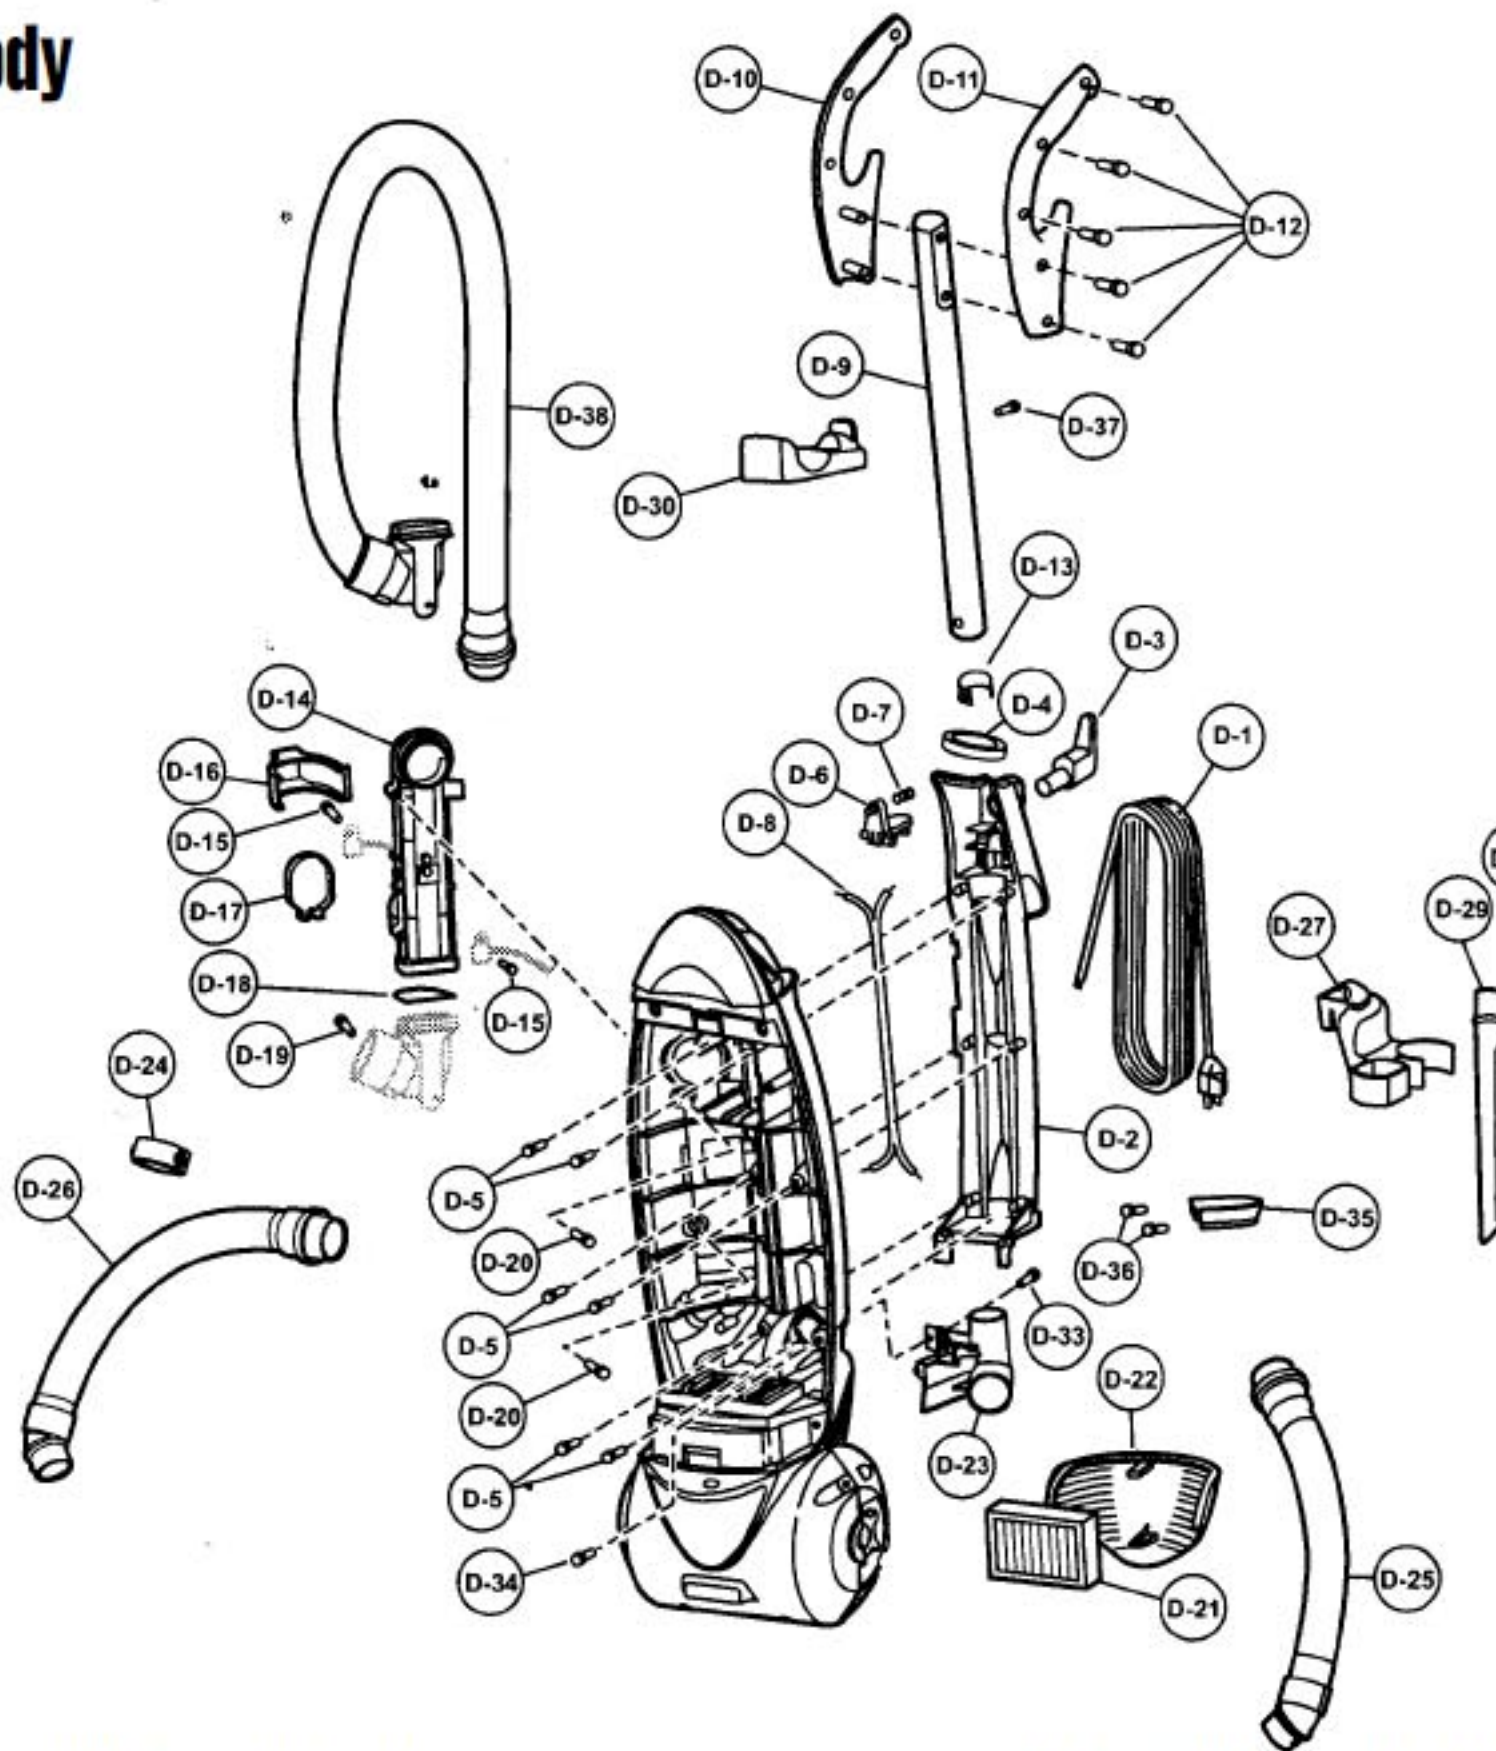

----- Manual continues below -----

Models: MC-V7531

Nozzle Housing

- 1 P-10893 Nozzle housing
- 2 P-10894 Furniture guard
- 3 P-6140 Screw, window
- 4 P-10895 Lower plate
- 5 P-10357 Shaft, roller
- 6 P-111284 Roller, nozzle
- 7 P-10896 Spring, lower plate
- 8 P-6140 Screw, handle release assembly
- 9 P-11167 Tensioner assembly
- 10 P-10886 Idler unit assembly
- 11 P-6140 Screw, idler unit assembly
- 12 P-11169 Flat belt
- 13 P-11170 Stretch belt
- 14 P-10899 Cover, belt
- 15 P-11172 Holder, pin
- 16 P-6140 Screw, pin holder
- 17 P-43 Belt guide
- 18 P-10886 Pulley, idler
- 19 P-10887 Pedal, bare floor
- 20 P-10888 Screw, bare floor
- 21 P-10889 Window, agitator
- 22 P-000095 Frame, handle release assembly
- 23 P-4720 Pedal, handle release assembly
- 24 P-00051 Pedal shaft, handle release assembly
- 25 P-9857 pedal spring, handle release assembly
- 26 P-6140 Screw, lower plate
- 27 P-11173 Packing nozzle
- 28 P-6140 Screw, tensioner assembly

3 P-11178 Lead wire, black

18 P-6140 Screw

19 P-10906 Packing, air outlet

20 P-6140 Screw, bag supporter

35 P-1112

36 P-107

37 P-111

Models: MC-V7531

Body

| | | |
|---|----------|-------------------------|
| 1 | P-10802 | Power cord |
| 2 | P-10936 | Handle cover |
| 3 | P-111293 | Upper storage cord hook |
| 4 | P-111294 | handle seal |
| 5 | P-6140 | Screw, handle cover |
| 6 | P-10938 | Handle button unit |
| 7 | P-11174 | Spring, handle |
| 8 | P-3820 | Wire cord |