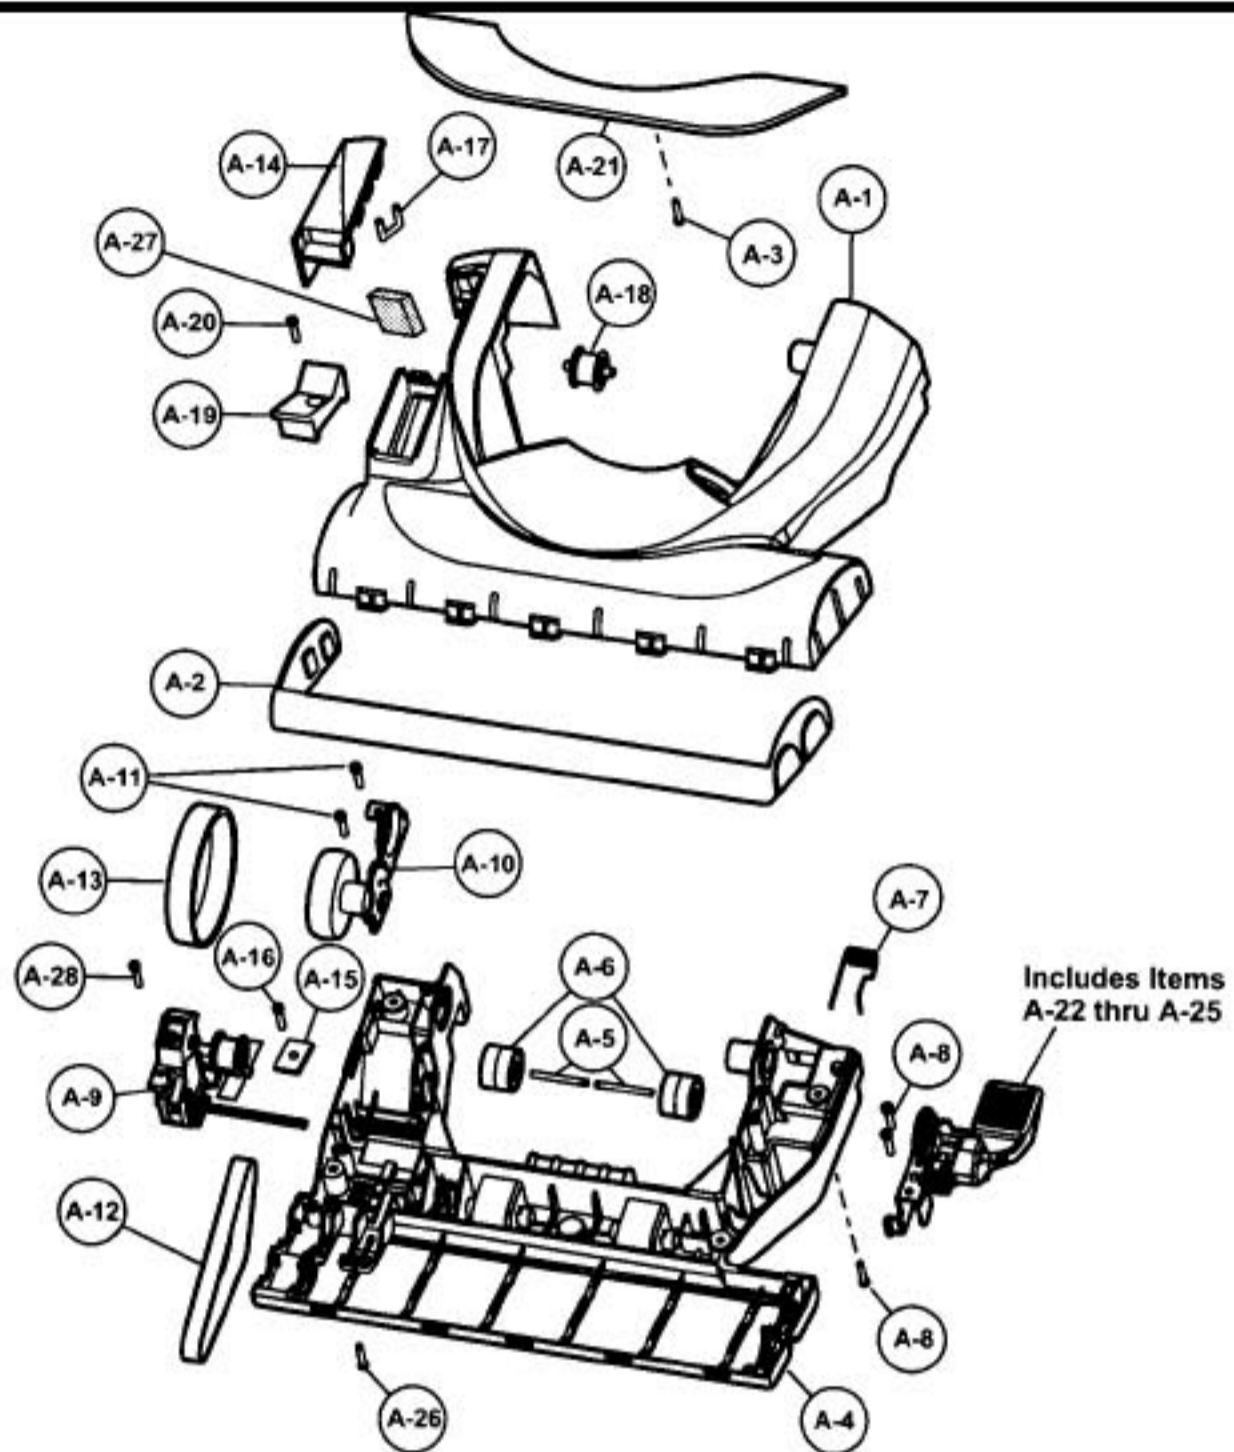

Models: MC-V7531

Nozzle Housing

- 1 P-10893 Nozzle housing
- 2 P-10894 Furniture guard
- 3 P-6140 Screw, window
- 4 P-10895 Lower plate
- 5 P-10357 Shaft, roller
- 6 P-111284 Roller, nozzle
- 7 P-10896 Spring, lower plate
- 8 P-6140 Screw, handle release assembly
- 9 P-11167 Tensioner assembly
- 10 P-10886 Idler unit assembly
- 11 P-6140 Screw, idler unit assembly
- 12 P-11169 Flat belt
- 13 P-11170 Stretch belt
- 14 P-10899 Cover, belt
- 15 P-11172 Holder, pin
- 16 P-6140 Screw, pin holder
- 17 P-43 Belt guide
- 18 P-10886 Pulley, idler
- 19 P-10887 Pedal, bare floor
- 20 P-10888 Screw, bare floor
- 21 P-10889 Window, agitator
- 22 P-000095 Frame, handle release assembly
- 23 P-4720 Pedal, handle release assembly
- 24 P-00051 Pedal shaft, handle release assembly
- 25 P-9857 Pedal spring, handle release assembly
- 26 P-6140 Screw, lower plate
- 27 P-11173 Packing nozzle
- 28 P-6140 Screw, tensioner assembly

Models: MC-V7531

Body

1	P-10802	Power cord
2	P-10936	Handle cover
3	P-111293	Upper storage cord hook
4	P-111294	handle seal
5	P-6140	Screw, handle cover
6	P-10938	Handle button unit
7	P-11174	Spring, handle
8	P-3820	Wire cord
9	P-111295	Handle pipe
10	P-10941	Handle, A
11	P-111296	Handle, B
12	P-6140	ScREW, handle
13	P-11190	Spring, handle
14	P-10944	Tube, air path
15	P-00086	Screw, PCB assembly
16	P-10945	Cover, dirt sensor
17	P-10946	Cover, suction inlet
18	P-10512	Packing, suction inlet
19	P-6140	Screw, suction inlet
20	P-6140	Screw, air path tool
21	P-11176	Exhaust filter, HEPA
22	P-111297	Filter cover
23	P-111298	Connector pipe