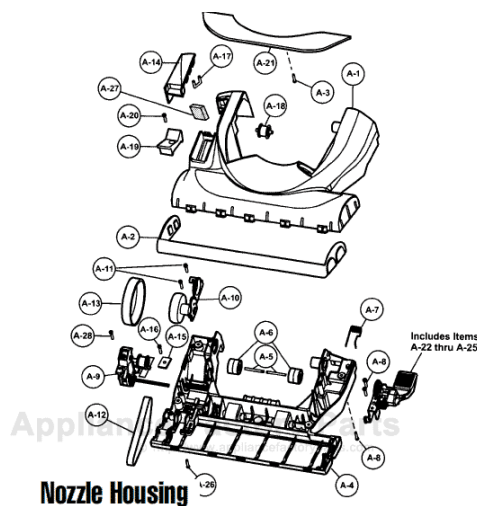

This Owner's Manual is provided and hosted by [Appliance Factory Parts](#).

PANASONIC V7531 Owner's Manual

**Shop genuine replacement parts for PANASONIC
V7531**

Nozzle Housing

Agitator Assembly

Find Your PANASONIC Vacuum Cleaner Parts - Select From 605 Models

----- Manual continues below -----

Models: MC-V7531

Nozzle Housing

- 1 P-10893 Nozzle housing
- 2 P-10894 Furniture guard
- 3 P-6140 Screw, window
- 4 P-10895 Lower plate
- 5 P-10357 Shaft, roller
- 6 P-111284 Roller, nozzle
- 7 P-10896 Spring, lower plate
- 8 P-6140 Screw, handle release assembly
- 9 P-11167 Tensioner assembly
- 10 P-10886 Idler unit assembly
- 11 P-6140 Screw, idler unit assembly
- 12 P-11169 Flat belt
- 13 P-11170 Stretch belt
- 14 P-10899 Cover, belt
- 15 P-11172 Holder, pin
- 16 P-6140 Screw, pin holder
- 17 P-43 Belt guide
- 18 P-10886 Pulley, idler
- 19 P-10887 Pedal, bare floor
- 20 P-10888 Screw, bare floor
- 21 P-10889 Window, agitator
- 22 P-000095 Frame, handle release assembly
- 23 P-4720 Pedal, handle release assembly
- 24 P-00051 Pedal shaft, handle release assembly
- 25 P-9857 pedal spring, handle release assembly
- 26 P-6140 Screw, lower plate
- 27 P-11173 Packing nozzle
- 28 P-6140 Screw, tensioner assembly

Agitator Assembly

- 1 P-10890 Agitator assembly
- 2 P-10891 Bearing unit
- 3 P-0030 Washer
- 4 P-10892 Gear box
- 5 P-6140 Screw, gear box

Models: MC-V7531

Motor Housing

1 P-111285 Dust compartment unit

2 P-111286 ON/OFF switch

Body

| | | |
|---|----------|-------------------------|
| 1 | P-10802 | Power cord |
| 2 | P-10936 | Handle cover |
| 3 | P-111293 | Upper storage cord hook |
| 4 | P-111294 | handle seal |
| 5 | P-6140 | Screw, handle cover |
| 6 | P-10938 | Handle button unit |
| 7 | P-11174 | Spring, handle |
| 8 | P-3820 | Wire cord |