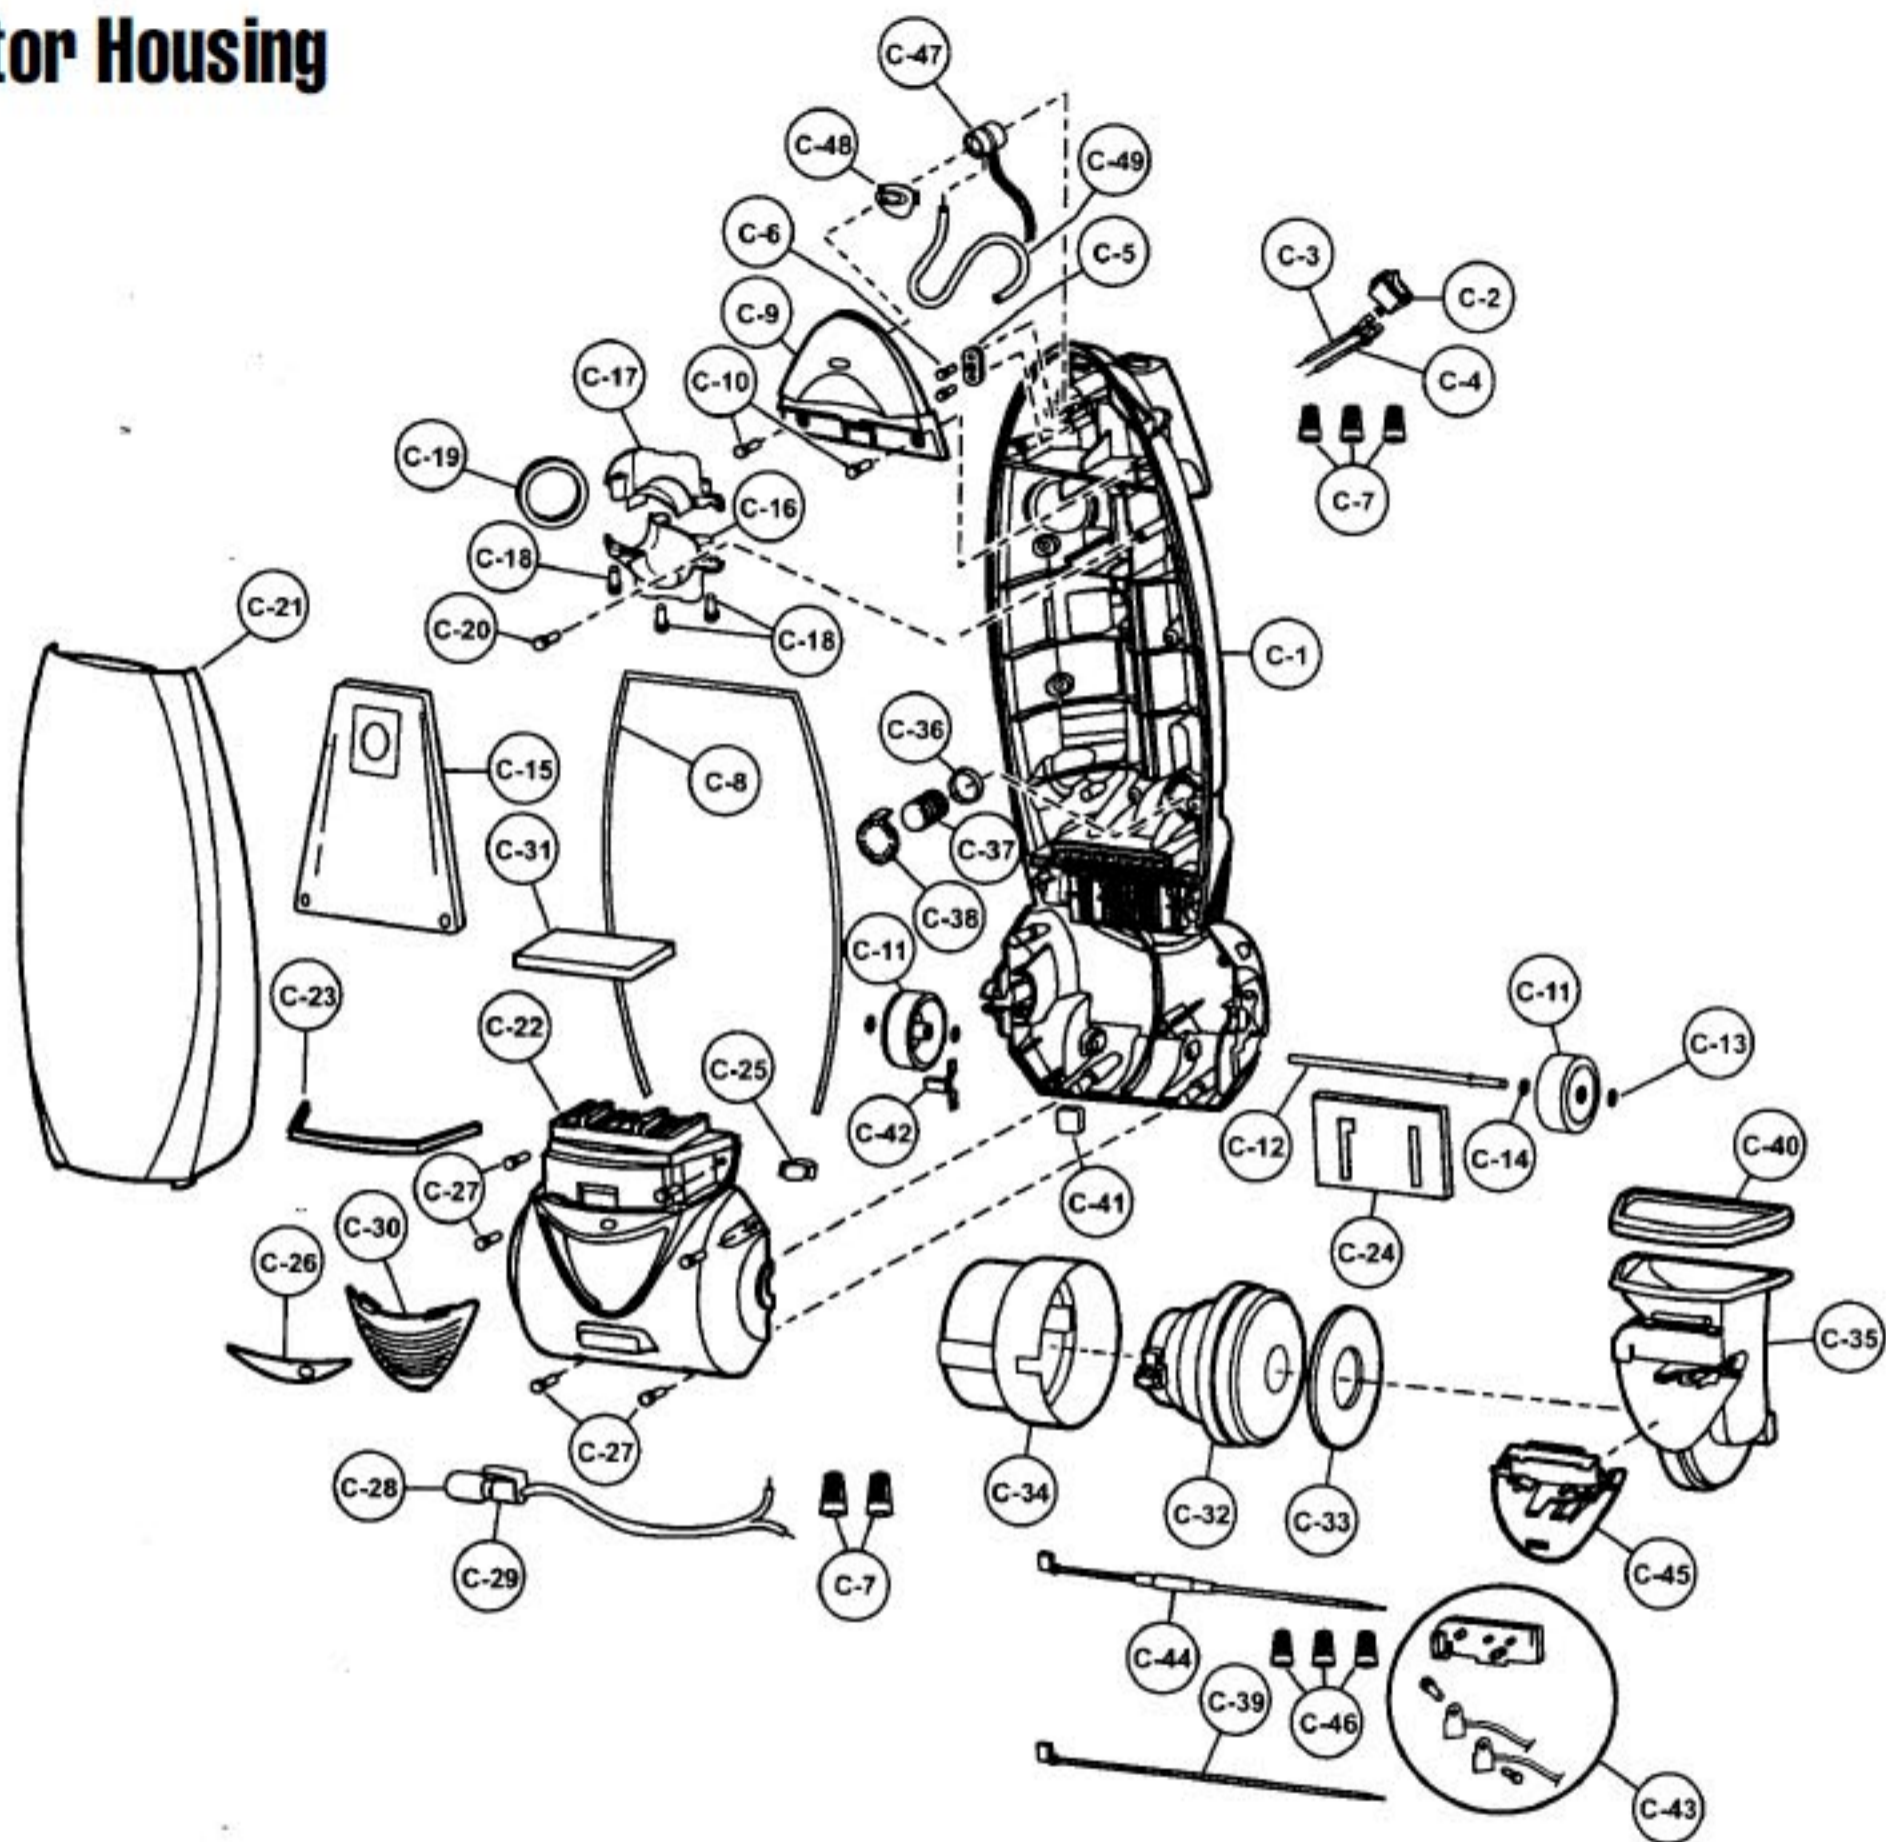

Models: MC-V7531

Motor Housing

1	P-111285	Dust compartment unit	18	P-6140	Screw	35	P-111289	Motor support, front
2	P-111286	ON/OFF switch	19	P-10906	Packing, air outlet	36	P-10776	Protector
3	P-11178	Lead wire, black	20	P-6140	Screw, bag supporter	37	P-11186	Spring, protector
4	P-11177	Lead wire, black with receptacle	21	P-00017	Dust cover	38	P-10661	Cover, protector
5	P-0698	Cord stopper	22	P-10909	Motor case	39	P-10956	Lead wire, motor
6	P-6140	Screw, cord stopper	23	P-10910	Seal, motor case	40	P-10957	Suction seal
7	P-000623	Wire connectors	24	P-11182	Packing, rear cover	41	P-10958	Sound absorber
8	P-10440	Packing, dust container	25	P-10912	LED lens	42	P-7805	Plastic holder
9	P-111287	Switch cover	26	P-11189	Ornamental plate	43	P-10960	PCB assembly
10	P-6140	Screw	27	P-6140	Screw, motor case	44	P-121290	Lead wire, fust assembly, motor
11	P-0062	Wheel	28	P-7550	Bulb	45	P-10961	Bulb, holder
12	P-10903	Shaft	29	P-11183	Bulb socket	46	P-111256	Connector, wire
13	P-74009	Stopper, wheel	30	P-111288	Window	47	P-11150	Indicator, performance
14	P-6115	Washer	31	P-11184	Secondary filter	48	P-111291	Window, indicator
15	P-145M	Dust bag, type U6	32	P-10952	Fan motor unit	49	P-111292	Tube, vac switch
16	P-10904	Bag supporter, bottom	33	P-10953	Seal, fan motor			
17	P-10905	Bag supporter, top	34	P-11185	Motor support, rear