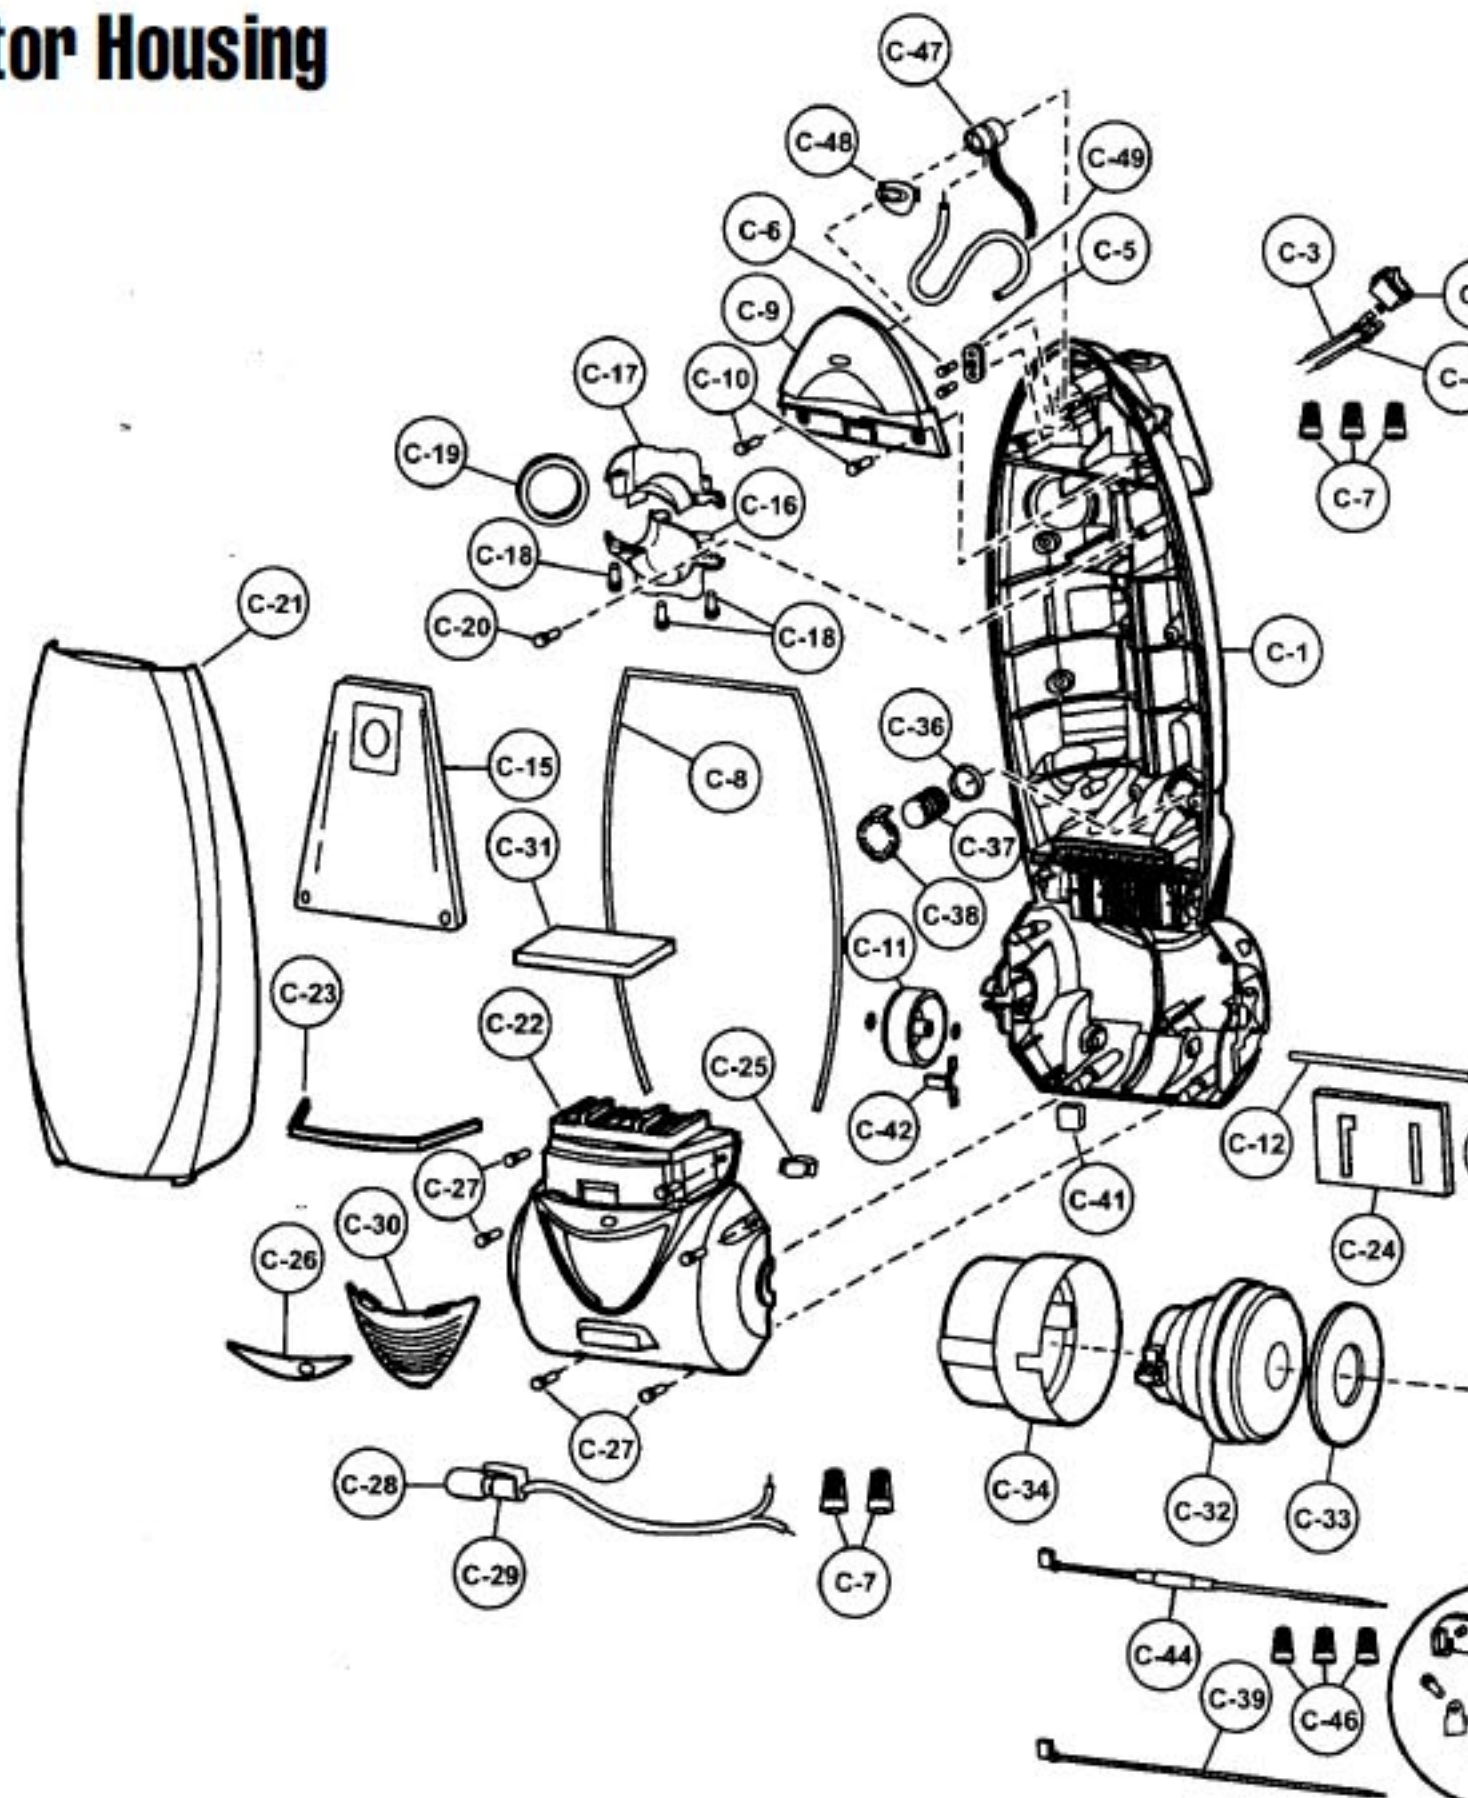

----- Manual continues below -----

Models: MC-V7531

Nozzle Housing

- 1 P-10893 Nozzle housing
- 2 P-10894 Furniture guard
- 3 P-6140 Screw, window
- 4 P-10895 Lower plate
- 5 P-10357 Shaft, roller
- 6 P-111284 Roller, nozzle
- 7 P-10896 Spring, lower plate
- 8 P-6140 Screw, handle release assembly
- 9 P-11167 Tensioner assembly
- 10 P-10886 Idler unit assembly
- 11 P-6140 Screw, idler unit assembly
- 12 P-11169 Flat belt
- 13 P-11170 Stretch belt
- 14 P-10899 Cover, belt
- 15 P-11172 Holder, pin
- 16 P-6140 Screw, pin holder
- 17 P-43 Belt guide
- 18 P-10886 Pulley, idler
- 19 P-10887 Pedal, bare floor
- 20 P-10888 Screw, bare floor
- 21 P-10889 Window, agitator
- 22 P-000095 Frame, handle release assembly
- 23 P-4720 Pedal, handle release assembly
- 24 P-00051 Pedal shaft, handle release assembly
- 25 P-9857 pedal spring, handle release assembly
- 26 P-6140 Screw, lower plate
- 27 P-11173 Packing nozzle
- 28 P-6140 Screw, tensioner assembly

Agitator Assembly

- 1 P-10890 Agitator assembly
- 2 P-10891 Bearing unit
- 3 P-0030 Washer
- 4 P-10892 Gear box
- 5 P-6140 Screw, gear box

Models: MC-V7531

Motor Housing

1 P-111285 Dust compartment unit

2 P-111286 ON/OFF switch