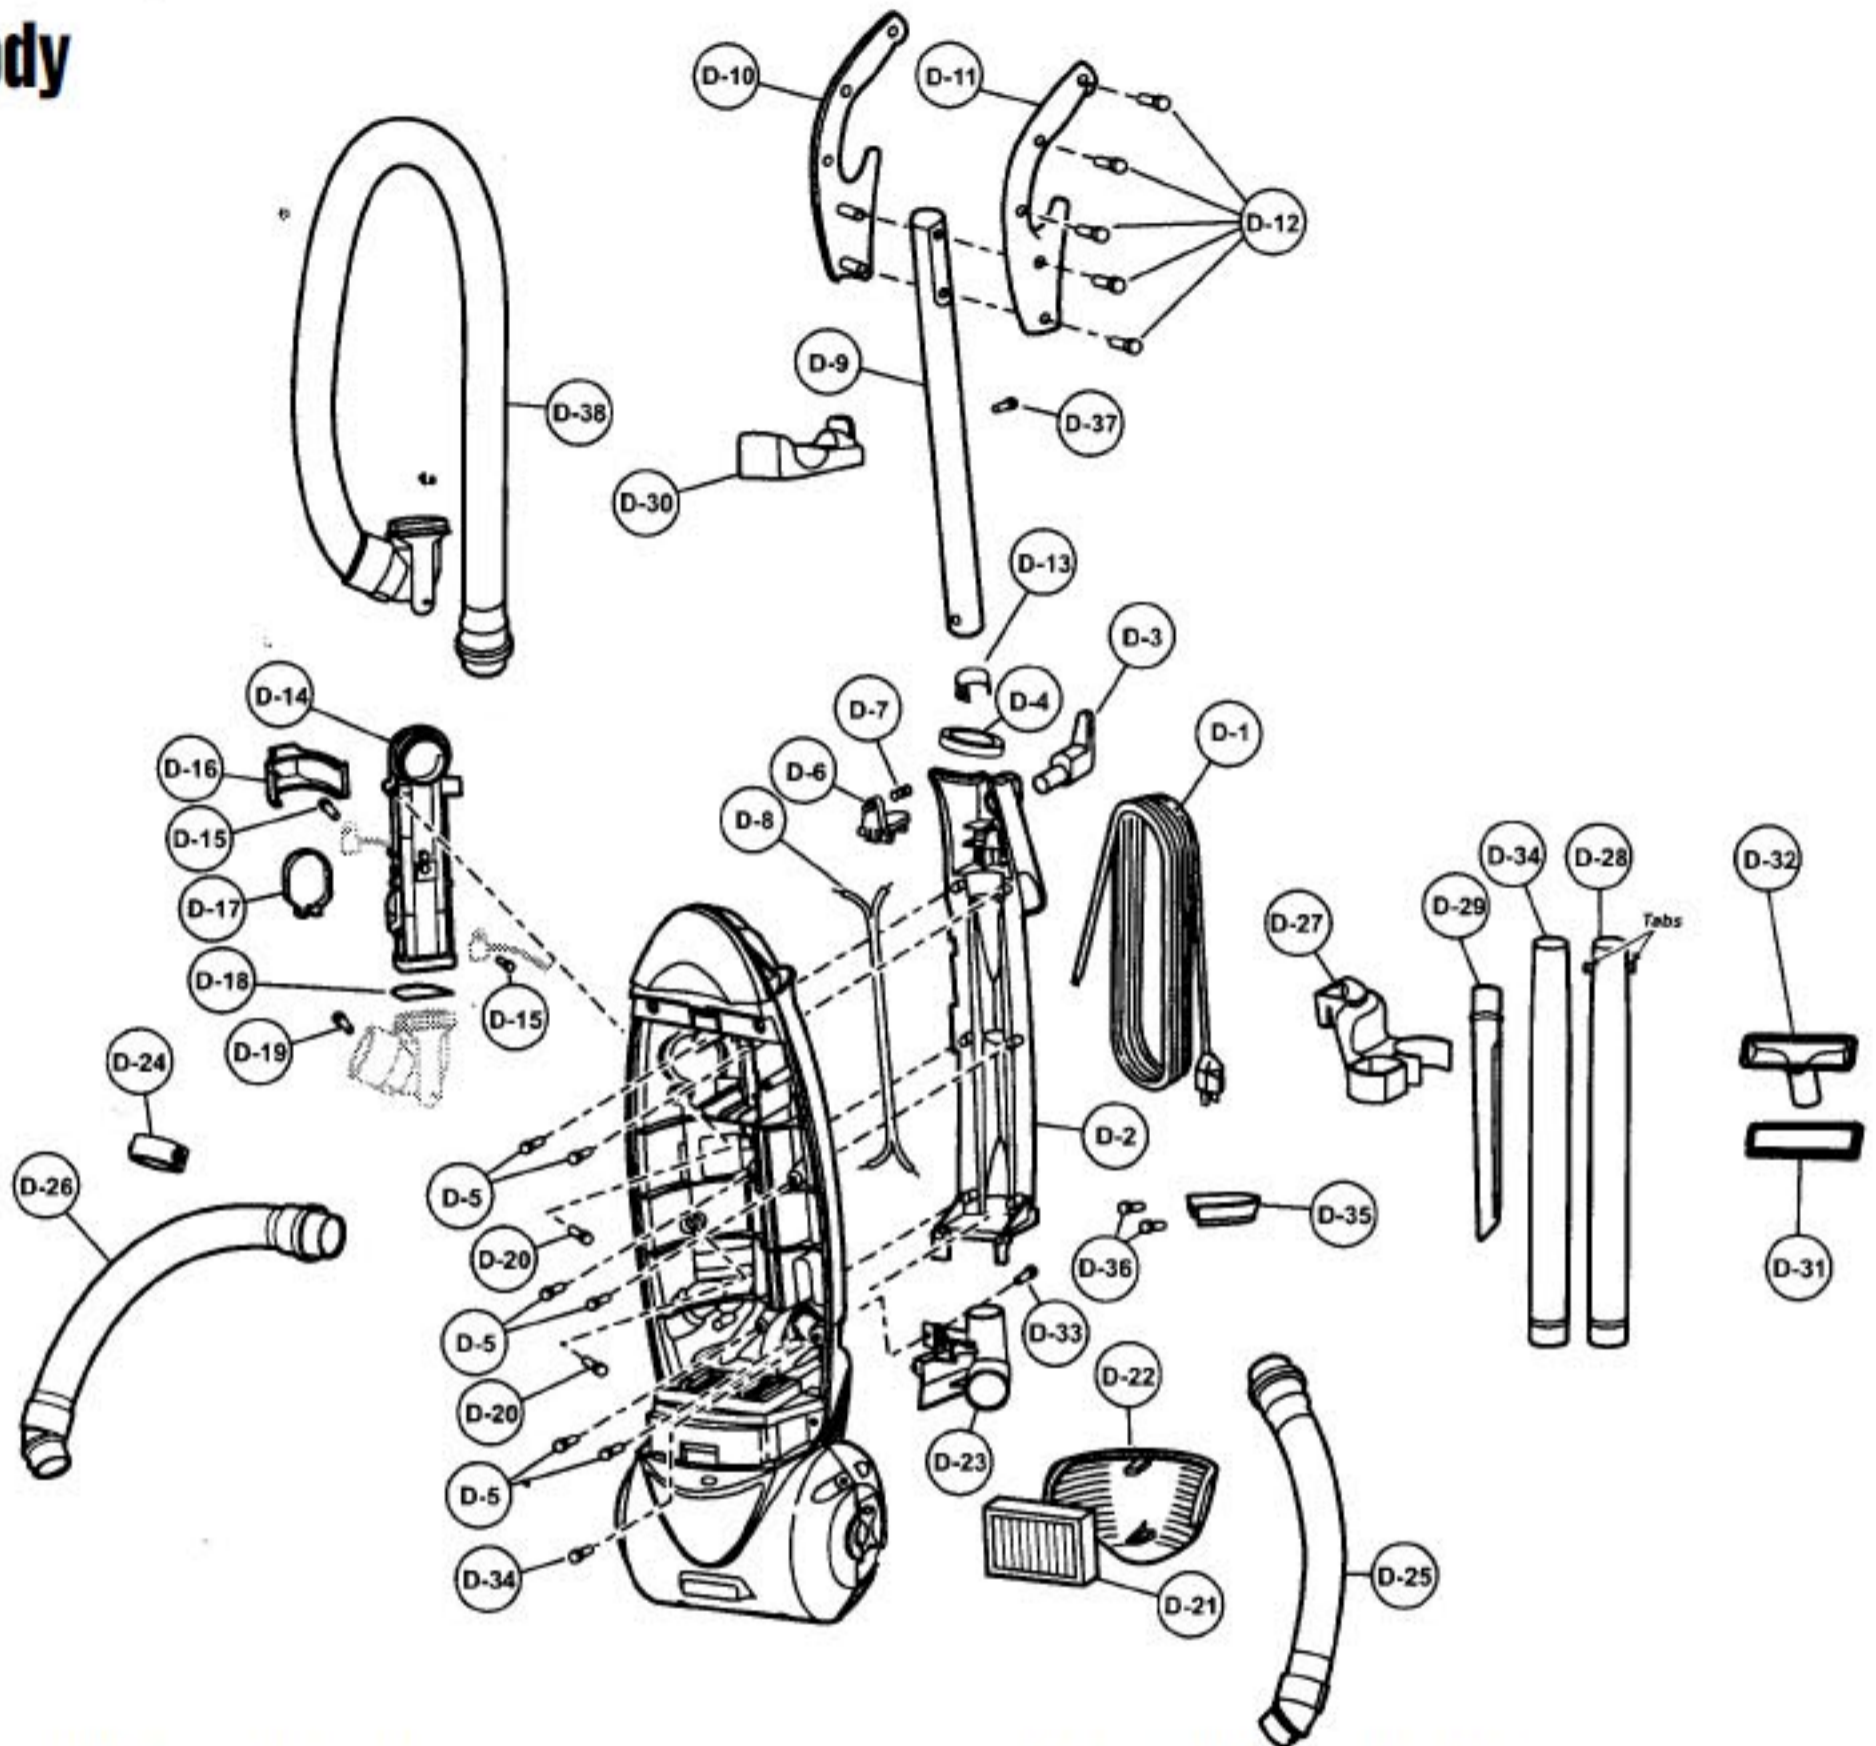

Models: MC-V7531

Body

1	P-10802	Power cord
2	P-10936	Handle cover
3	P-111293	Upper storage cord hook
4	P-111294	handle seal
5	P-6140	Screw, handle cover
6	P-10938	Handle button unit
7	P-11174	Spring, handle
8	P-3820	Wire cord
9	P-111295	Handle pipe
10	P-10941	Handle, A
11	P-111296	Handle, B
12	P-6140	ScREW, handle
13	P-11190	Spring, handle
14	P-10944	Tube, air path
15	P-00086	Screw, PCB assembly
16	P-10945	Cover, dirt sensor
17	P-10946	Cover, suction inlet
18	P-10512	Packing, suction inlet
19	P-6140	Screw, suction inlet
20	P-6140	Screw, air path tool
21	P-11176	Exhaust filter, HEPA
22	P-111297	Filter cover
23	P-111298	Connector pipe