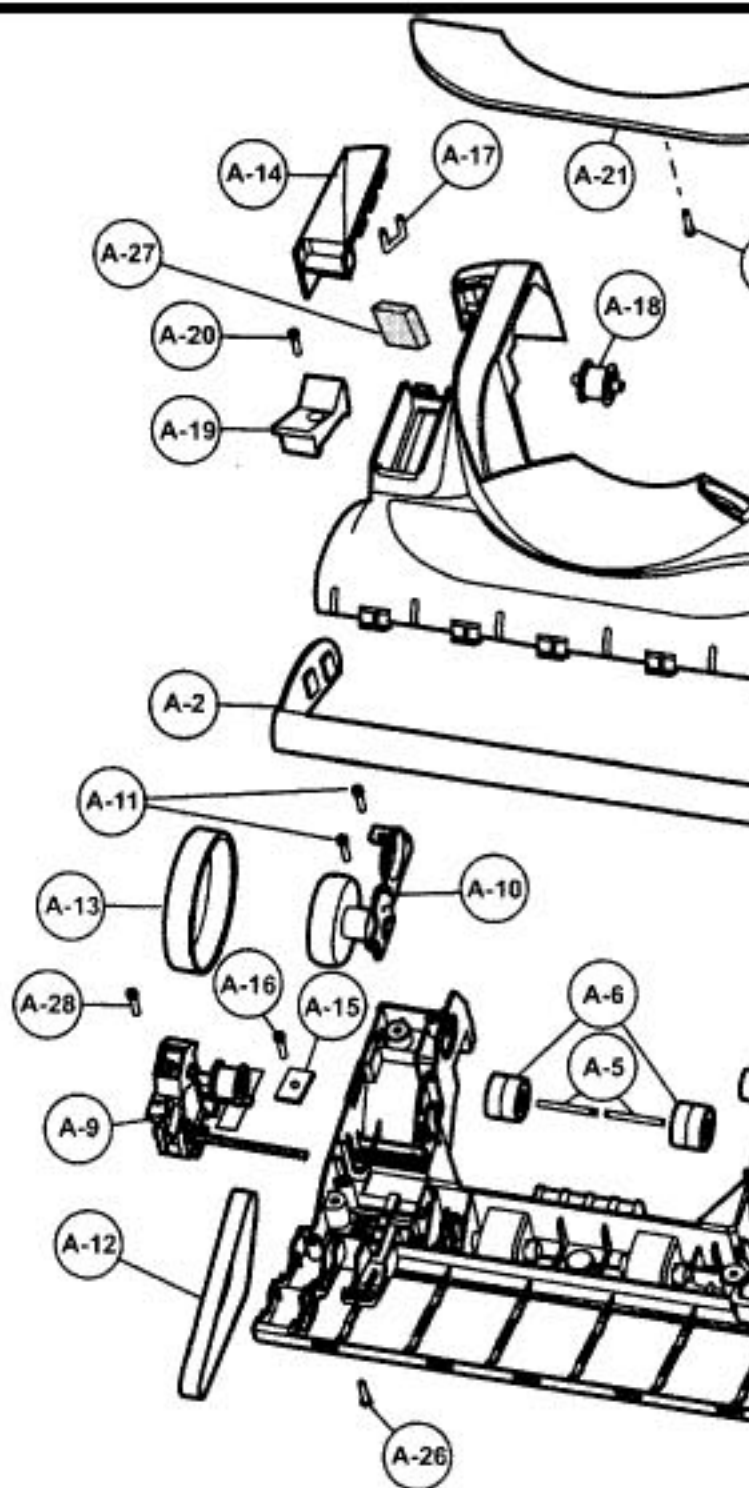

----- Manual continues below -----

Models: MC-V7571

Nozzle Housing

- | | | |
|----|----------|---------------------------------------|
| 1 | P-10893 | Nozzle housing |
| 2 | P-10894 | Furniture guard |
| 3 | P-6140 | screw, window |
| 4 | P-10895 | Lower plate |
| 5 | P-10357 | Shaft, roller |
| 6 | P-111284 | Roller, nozzle |
| 7 | P-10896 | Spring, lower plate |
| 8 | P-6140 | Screw, handle release assembly |
| 9 | P-11167 | Tensioner assembly |
| 10 | P-11168 | Idler unit assembly |
| 11 | P-6140 | screw, Idler unit assembly |
| 12 | P-11169 | Flat belt |
| 13 | P-11170 | Stretch belt |
| 14 | P-10899 | Cover, belt |
| 15 | P-11172 | Holder, pin |
| 16 | P-6140 | Screw, pin holder |
| 17 | P-43 | Belt guide |
| 18 | P-10886 | Pulley, idler |
| 19 | P-10887 | Pedal, bare floor |
| 20 | P-10888 | Screw, bare floor |
| 21 | P-10889 | Window, agitator |
| 22 | P-000095 | Frame, handle release assembly |
| 23 | P-4720 | Pedal, handle release assembly |
| 24 | P-00051 | Pedal shaft, handle release assembly |
| 25 | P-000010 | Pedal spring, handle release assembly |
| 26 | P-6140 | Screw, lower plate |
| 27 | P-11173 | Packing, nozzle |
| 28 | P-6140 | Screw, tensioner assembly |

Agitator Assembly

- | | | |
|---|---------|-------------------|
| 1 | P-10890 | Agitator assembly |
| 2 | P-10891 | Bearing unit |
| 3 | P-0030 | Washer |
| 4 | P-10892 | Gear box |
| 5 | P-6140 | Screw, gear box |