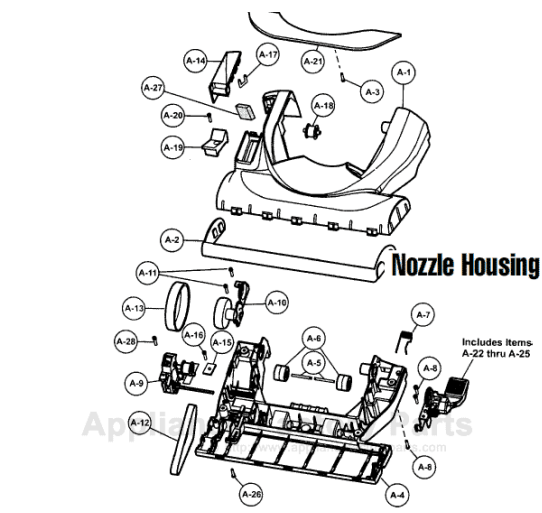

This Owner's Manual is provided and hosted by [Appliance Factory Parts](#).

PANASONIC V7571 Owner's Manual

[Shop genuine replacement parts for PANASONIC
V7571](#)

Agitator Assembly

[Find Your PANASONIC Vacuum Cleaner Parts - Select From 605 Models](#)

----- Manual continues below -----

Models: MC-V7571

Nozzle Housing

- | | | |
|----|----------|---------------------------------------|
| 1 | P-10893 | Nozzle housing |
| 2 | P-10894 | Furniture guard |
| 3 | P-6140 | screw, window |
| 4 | P-10895 | Lower plate |
| 5 | P-10357 | Shaft, roller |
| 6 | P-111284 | Roller, nozzle |
| 7 | P-10896 | Spring, lower plate |
| 8 | P-6140 | Screw, handle release assembly |
| 9 | P-11167 | Tensioner assembly |
| 10 | P-11168 | Idler unit assembly |
| 11 | P-6140 | screw, Idler unit assembly |
| 12 | P-11169 | Flat belt |
| 13 | P-11170 | Stretch belt |
| 14 | P-10899 | Cover, belt |
| 15 | P-11172 | Holder, pin |
| 16 | P-6140 | Screw, pin holder |
| 17 | P-43 | Belt guide |
| 18 | P-10886 | Pulley, idler |
| 19 | P-10887 | Pedal, bare floor |
| 20 | P-10888 | Screw, bare floor |
| 21 | P-10889 | Window, agitator |
| 22 | P-000095 | Frame, handle release assembly |
| 23 | P-4720 | Pedal, handle release assembly |
| 24 | P-00051 | Pedal shaft, handle release assembly |
| 25 | P-000010 | Pedal spring, handle release assembly |
| 26 | P-6140 | Screw, lower plate |
| 27 | P-11173 | Packing, nozzle |
| 28 | P-6140 | Screw, tensioner assembly |

Agitator Assembly

- | | | |
|---|---------|-------------------|
| 1 | P-10890 | Agitator assembly |
| 2 | P-10891 | Bearing unit |
| 3 | P-0030 | Washer |
| 4 | P-10892 | Gear box |
| 5 | P-6140 | Screw, gear box |

Models: MC-V7571

Body

Models: MC-V7571

Dust Bin

1	P-111352	Filter case
2	P-111353	Cover, handle
3	P-111354	Button, release
4	P-41355	Spring, release button
5	P-10888	Screw, handle cover
6	P-111356	Knob
7	P-9907	Screw, knob
8	P-111357	Cam, cleaning