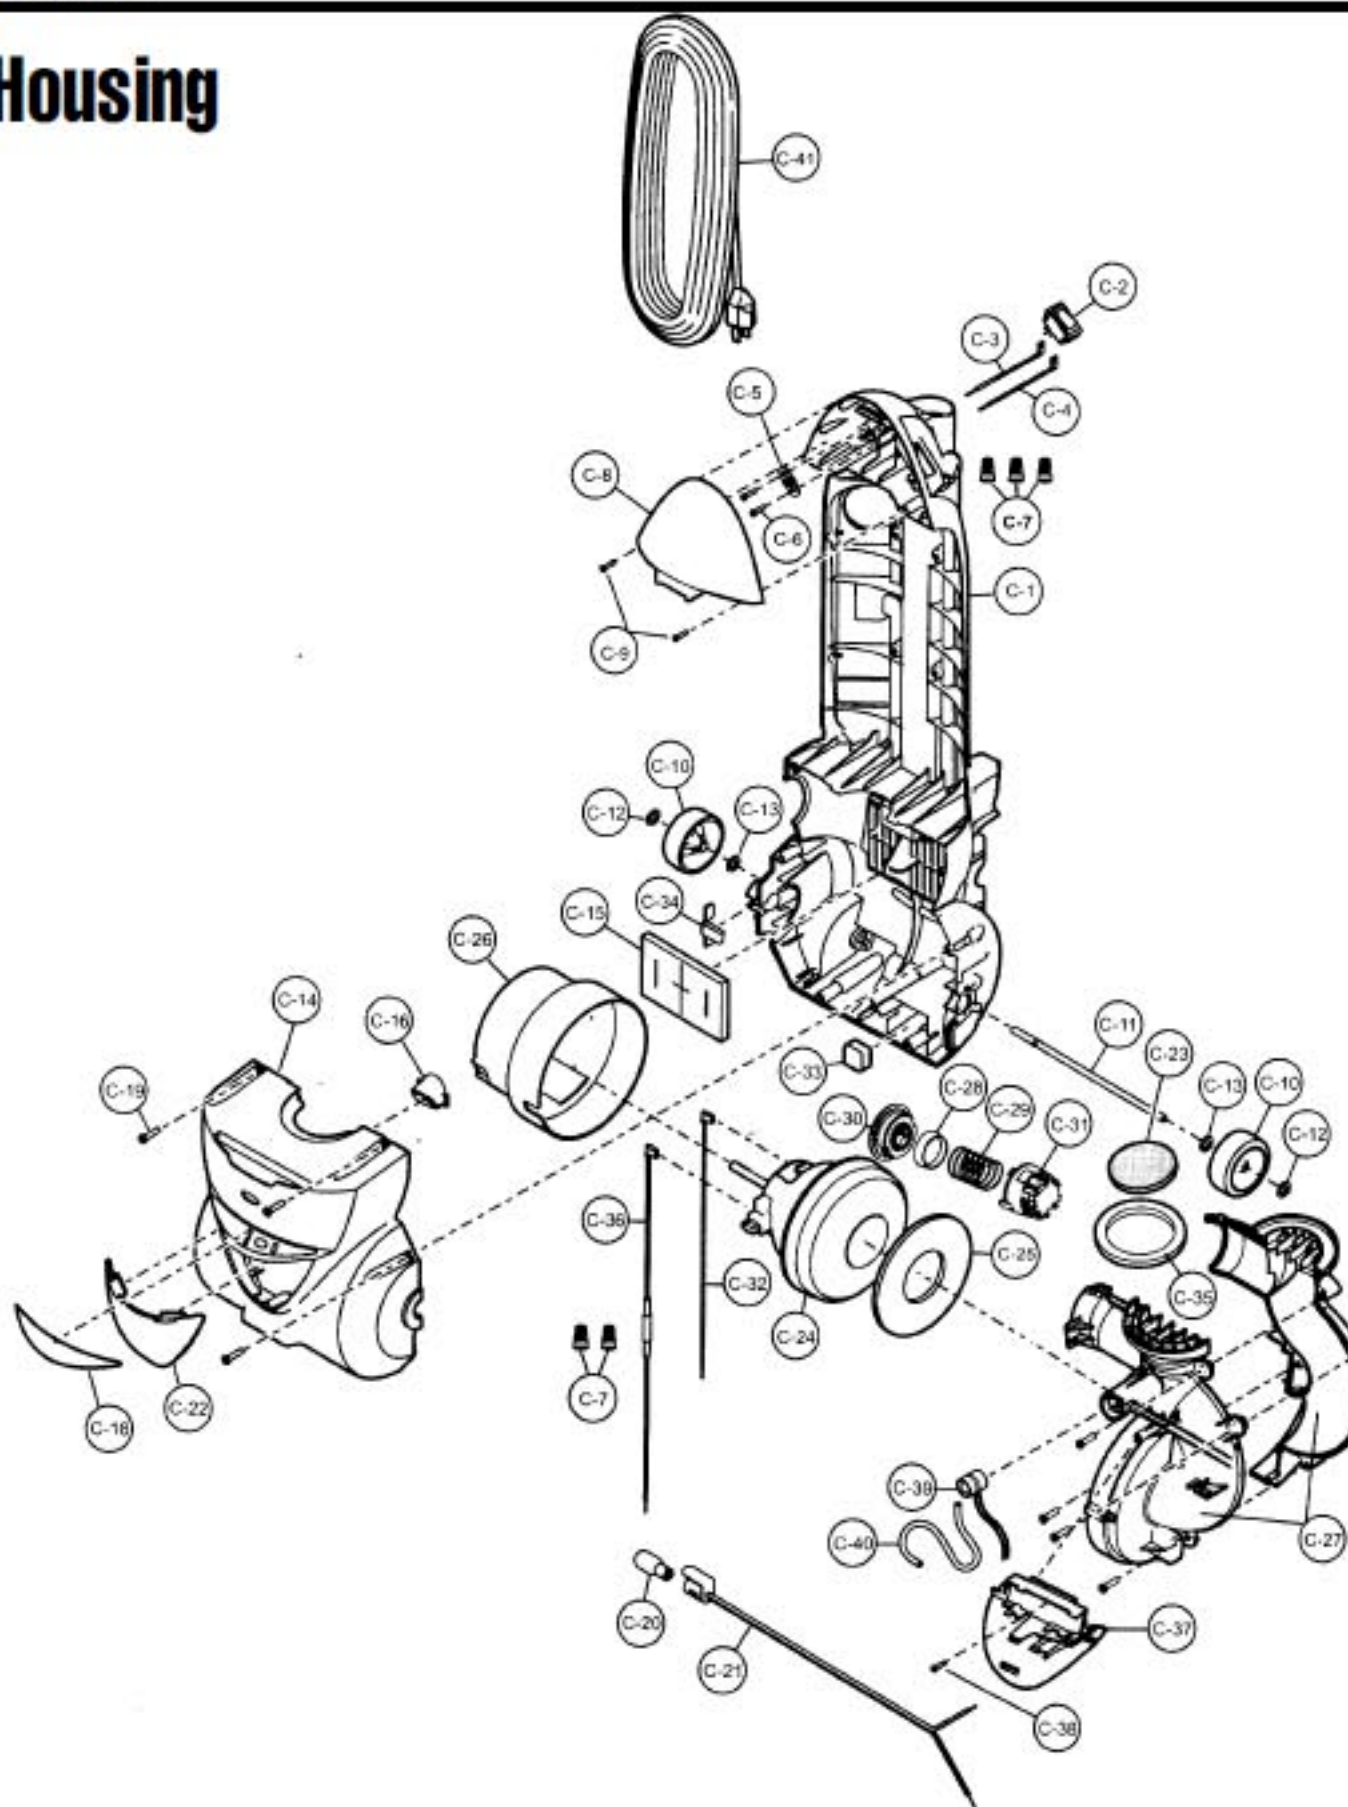

Models: MC-V7571

Motor Housing

1	P-111331	Dust compartment unit
2	P-10602	ON/OFF switch
3	P-111332	Lead wire, black
4	P-11177	Lead wire, black with receptacle
5	P-0698	Cord stopper
6	P-6140	Screw, cord stopper
7	P-000623	Wire connectors
8	P-111333	Switch cover

23	P-111336	Secondary Filter
24	P-111337	Fan motor unit
25	P-10953	Seal, fan motor
26	P-11185	Motor support, rear
27	P-111338	Motor support assembly
28	P-10776	Protector
29	P-10316	Spring, protector
30	P-11141	Support protector