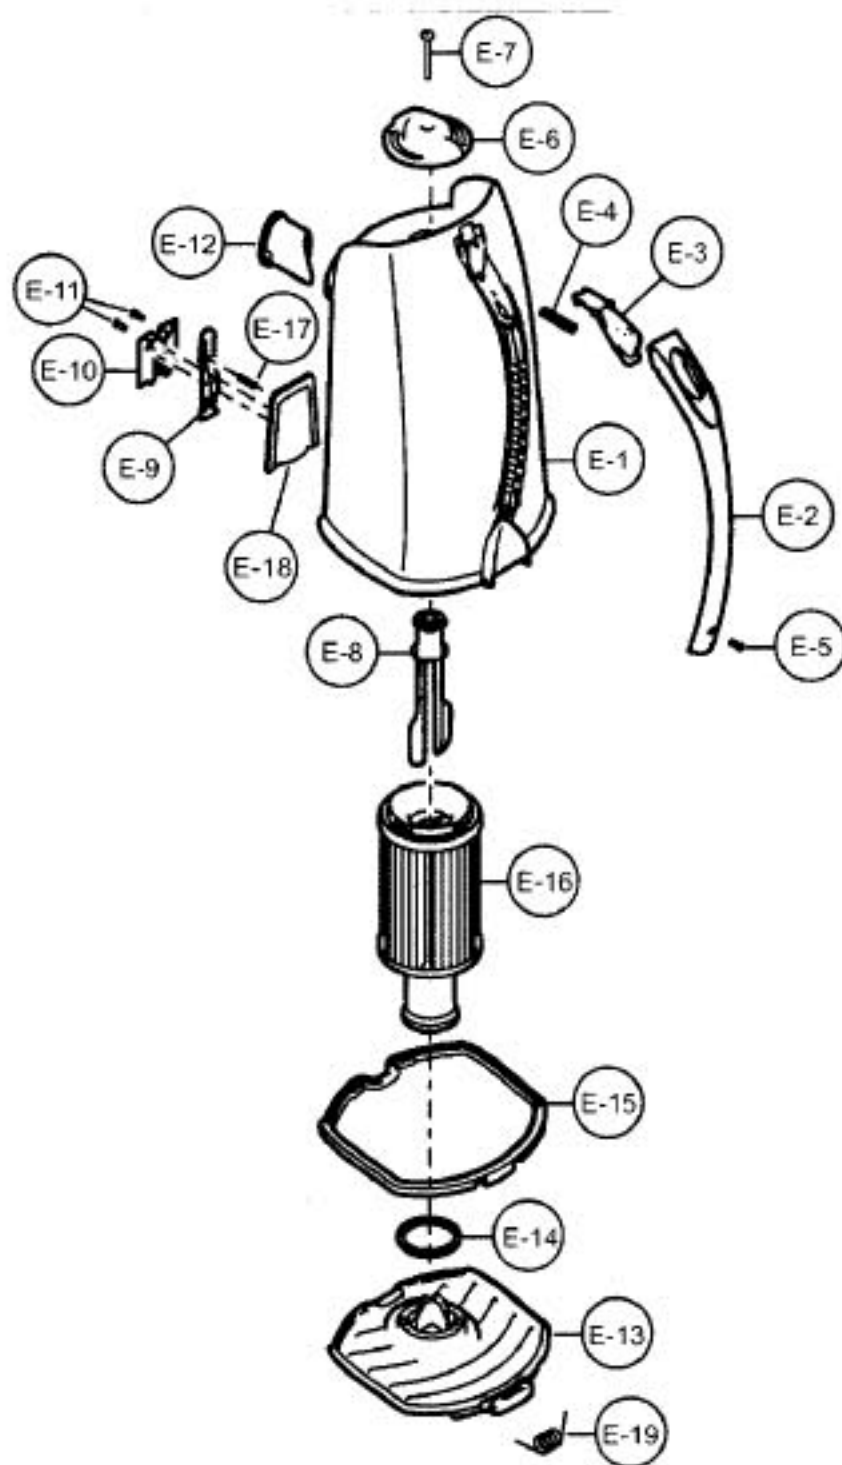

Models: MC-V7571

Dust Bin

1	P-111352	Filter case
2	P-111353	Cover, handle
3	P-111354	Button, release
4	P-41355	Spring, release button
5	P-10888	Screw, handle cover
6	P-111356	Knob
7	P-9907	Screw, knob
8	P-111357	Cam, cleaning