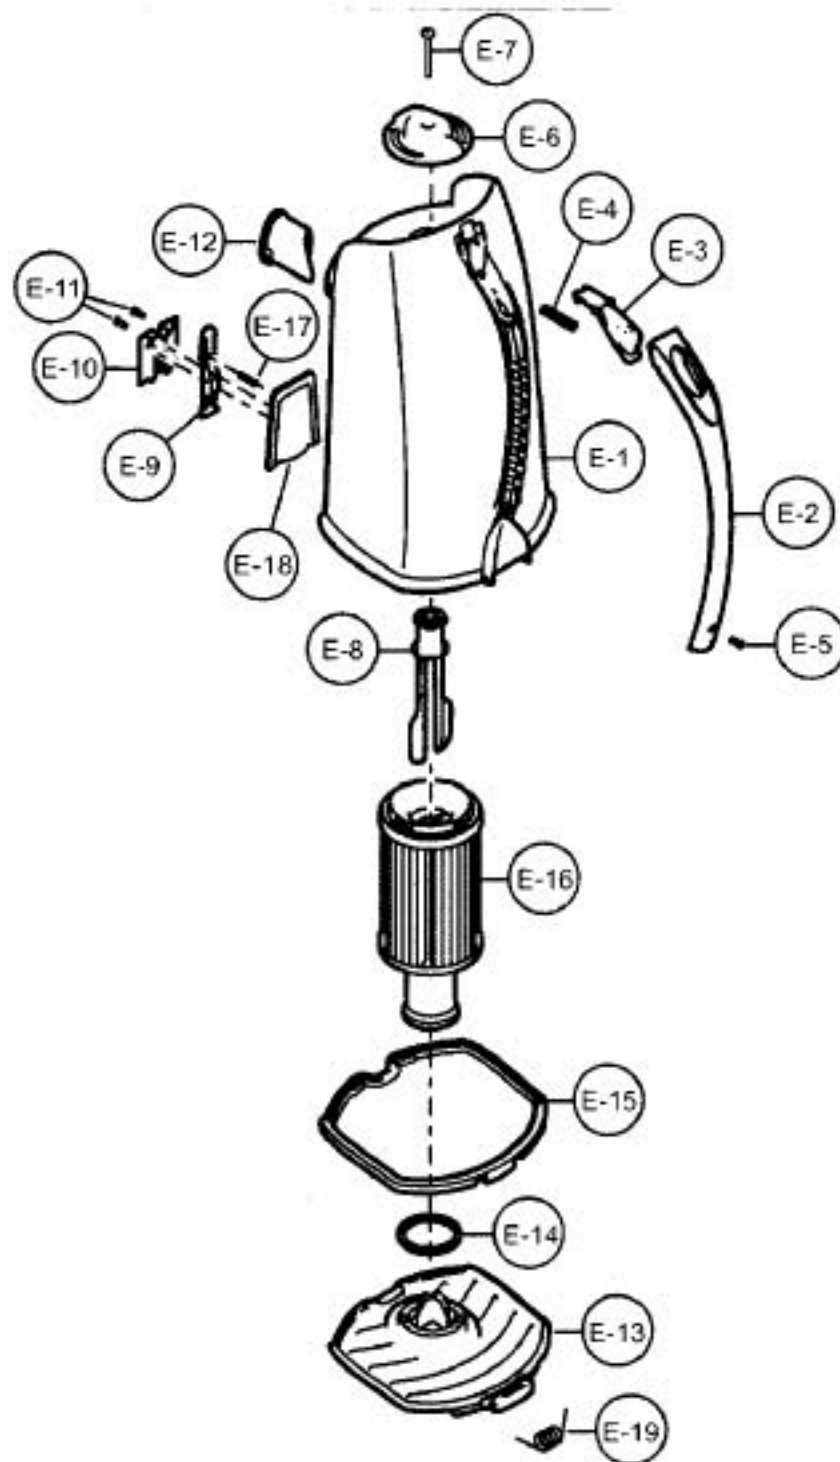

Models: MC-V7571

Dust Bin

1	P-111352	Filter case
2	P-111353	Cover, handle
3	P-111354	Button, release
4	P-41355	Spring, release button
5	P-10888	Screw, handle cover
6	P-111356	Knob
7	P-9907	Screw, knob
8	P-111357	Cam, cleaning
9	P-111358	Latch, arm
10	P-111359	Cover, latch
11	P-00086	Screw, latch cover
12	P-111360	Valve grommet
13	P-111361	Lid, dust bin
14	P-111362	Seal, filter
15	P-111363	Seal, dust bin lid
16	P-111364	Filter
17	P-111365	Spring, latch arm
18	P-111366	Cover, latch/bottom
19	P-111367	Spring, lid, assembly complete