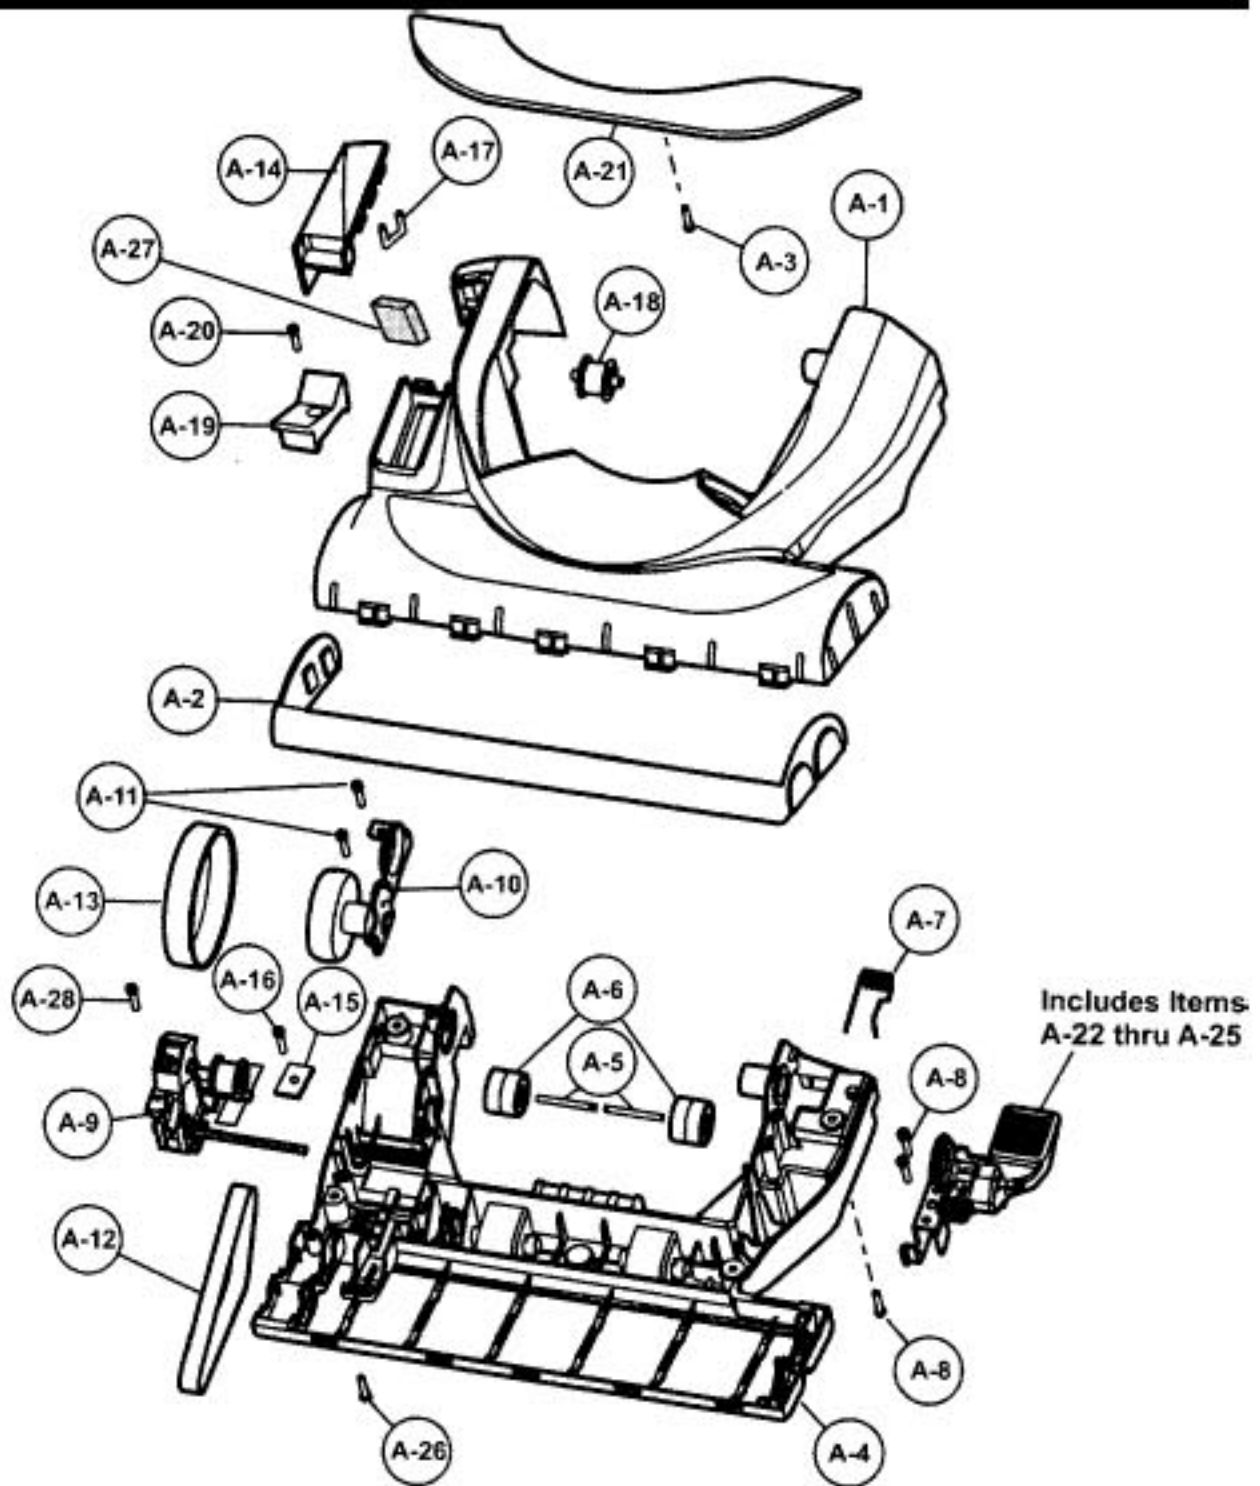

Models: MC-V7571

Nozzle Housing

- 1 P-10893 Nozzle housing
- 2 P-10894 Furniture guard
- 3 P-6140 screw, window
- 4 P-10895 Lower plate
- 5 P-10357 Shaft, roller
- 6 P-111284 Roller, nozzle
- 7 P-10896 Spring, lower plate
- 8 P-6140 Screw, handle release assembly
- 9 P-11167 Tensioner assembly
- 10 P-11168 Idler unit assembly
- 11 P-6140 screw, idler unit assembly
- 12 P-11169 Flat belt
- 13 P-11170 Stretch belt
- 14 P-10899 Cover, belt
- 15 P-11172 Holder, pin
- 16 P-6140 Screw, pin holder
- 17 P-43 Belt guide
- 18 P-10886 Pulley, idler
- 19 P-10887 Pedal, bare floor
- 20 P-10888 Screw, bare floor
- 21 P-10889 Window, agitator
- 22 P-000095 Frame, handle release assembly
- 23 P-4720 Pedal, handle release assembly
- 24 P-00051 Pedal shaft, handle release assembly
- 25 P-000010 Pedal spring, handle release assembly
- 26 P-6140 Screw, lower plate
- 27 P-11173 Packing, nozzle
- 28 P-6140 Screw, tensioner assembly

Models: MC-V7571

Body

- | | | |
|----|----------|-------------------------|
| 1 | P-111341 | Handle cover |
| 2 | P-111293 | Upper storage cord hook |
| 3 | P-111342 | Handle seal |
| 4 | P-111343 | Stopper, handle |
| 5 | P-6140 | Screw, handle cover |
| 6 | P-37020 | Wire cord |
| 7 | P-111344 | Handle pipe |
| 8 | P-10941 | Handle (A) |
| 9 | P-111345 | Handle (B) |
| 10 | P-6140 | Screw, handle |
| 11 | P-111346 | Screw, attach handle |
| 12 | P-111347 | Tube, air path |
| 13 | P-111348 | Handle tube |
| 14 | P-10945 | Cover, dirt sensor |
| 15 | P-10946 | Cover, suction inlet |