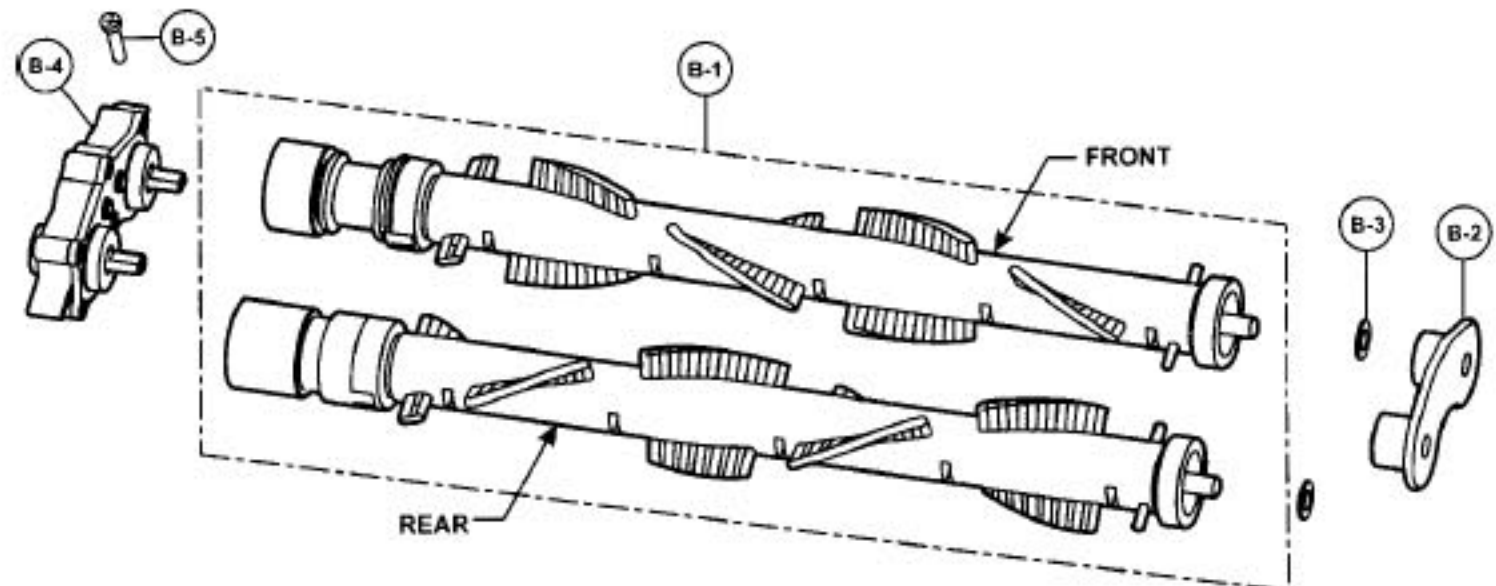

Agitator Assembly

- 1 ..... P-10890 ..... Agitator assembly
- 2 ..... P-10891 ..... Bearing unit
- 3 ..... P-0030 ..... Washer
- 4 ..... P-10892 ..... Gear box
- 5 ..... P-6140 ..... Screw, gear box