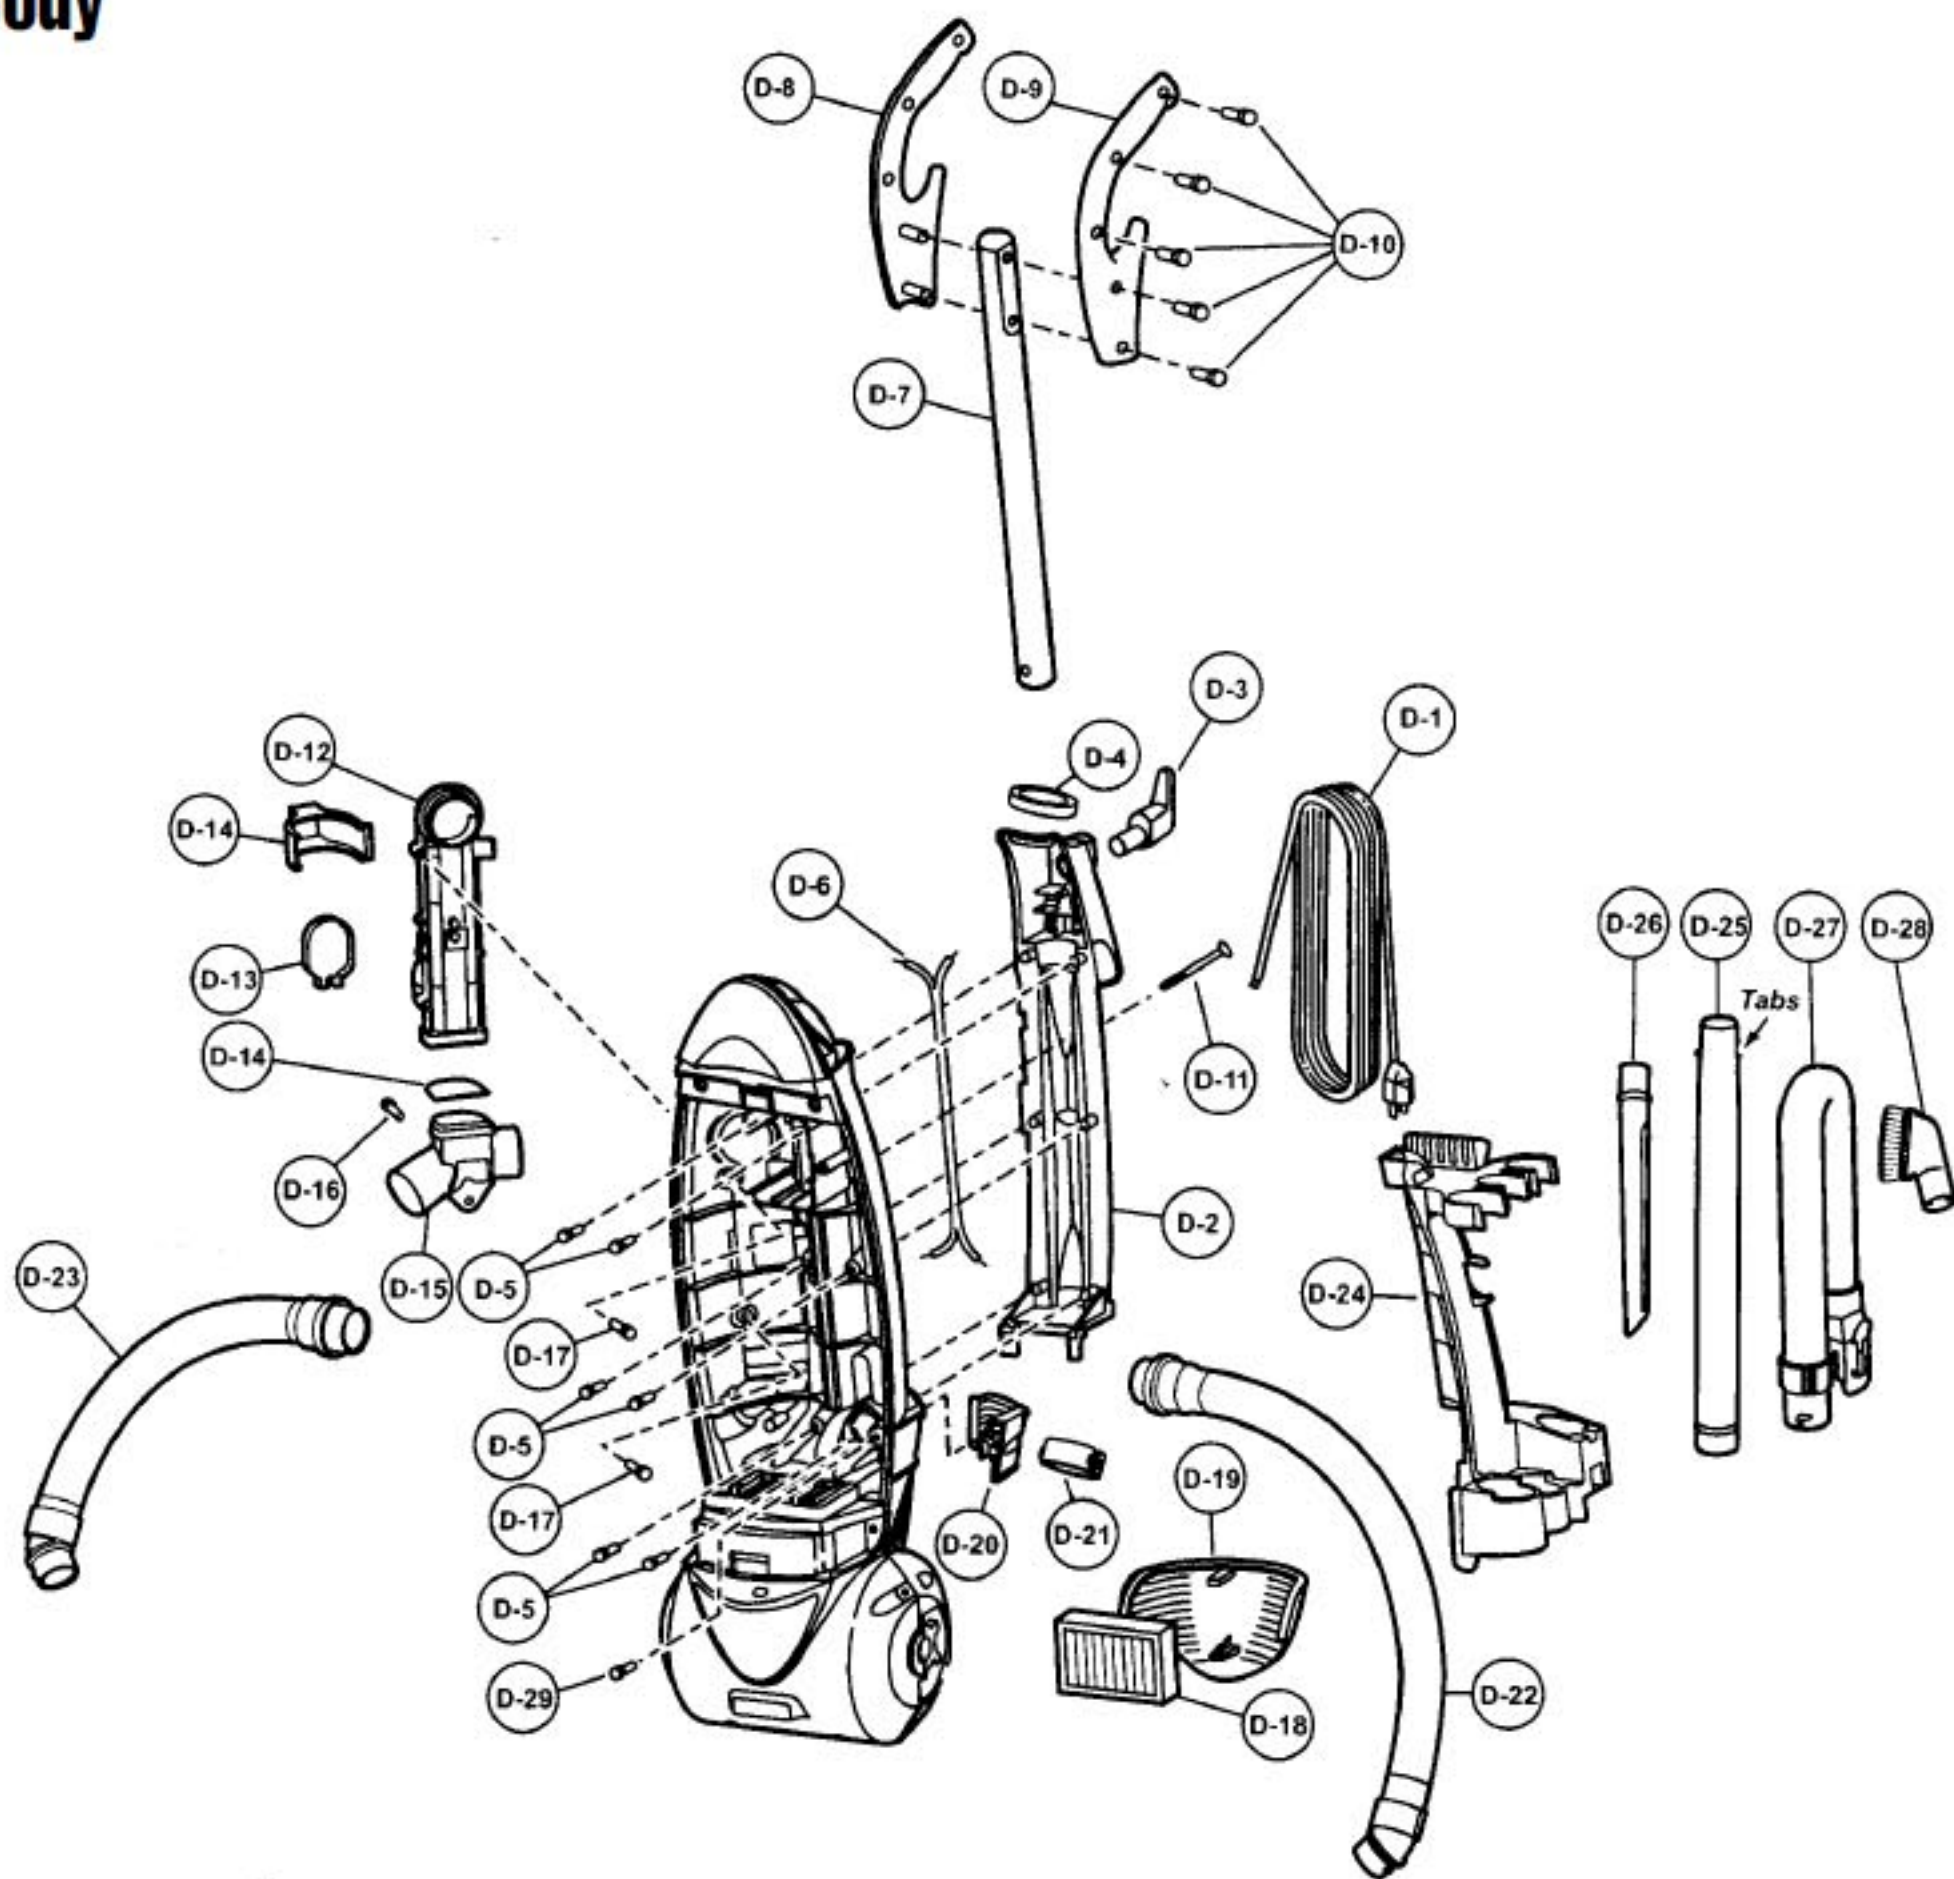

Models: MC-V7571

Body

- | | | |
|----|----------|-------------------------|
| 1 | P-111341 | Handle cover |
| 2 | P-111293 | Upper storage cord hook |
| 3 | P-111342 | Handle seal |
| 4 | P-111343 | Stopper, handle |
| 5 | P-6140 | Screw, handle cover |
| 6 | P-37020 | Wire cord |
| 7 | P-111344 | Handle pipe |
| 8 | P-10941 | Handle (A) |
| 9 | P-111345 | Handle (B) |
| 10 | P-6140 | Screw, handle |
| 11 | P-111346 | Screw, attach handle |
| 12 | P-111347 | Tube, air path |
| 13 | P-111348 | Handle tube |
| 14 | P-10945 | Cover, dirt sensor |
| 15 | P-10946 | Cover, suction inlet |