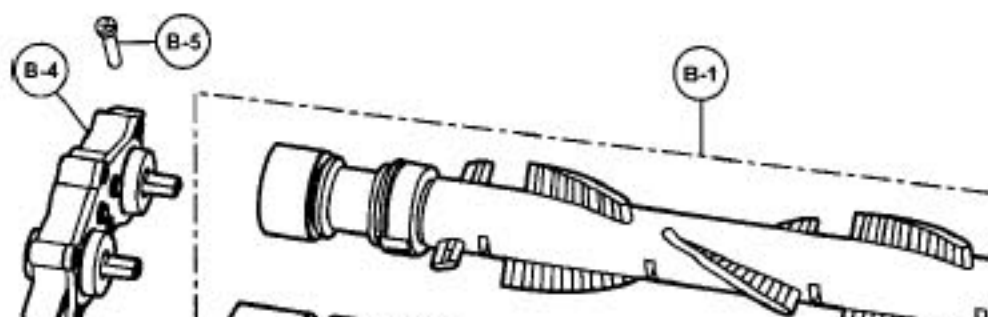

Agitator Assembly

1	P-10890	Agitator assembly
2	P-10891	Bearing unit
3	P-0030	Washer
4	P-10892	Gear box
5	P-6140	Screw, gear box