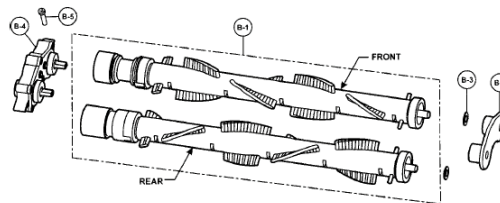

[Find Your PANASONIC Vacuum Cleaner Parts - Select From 605 Models](#)

----- Manual continues below -----