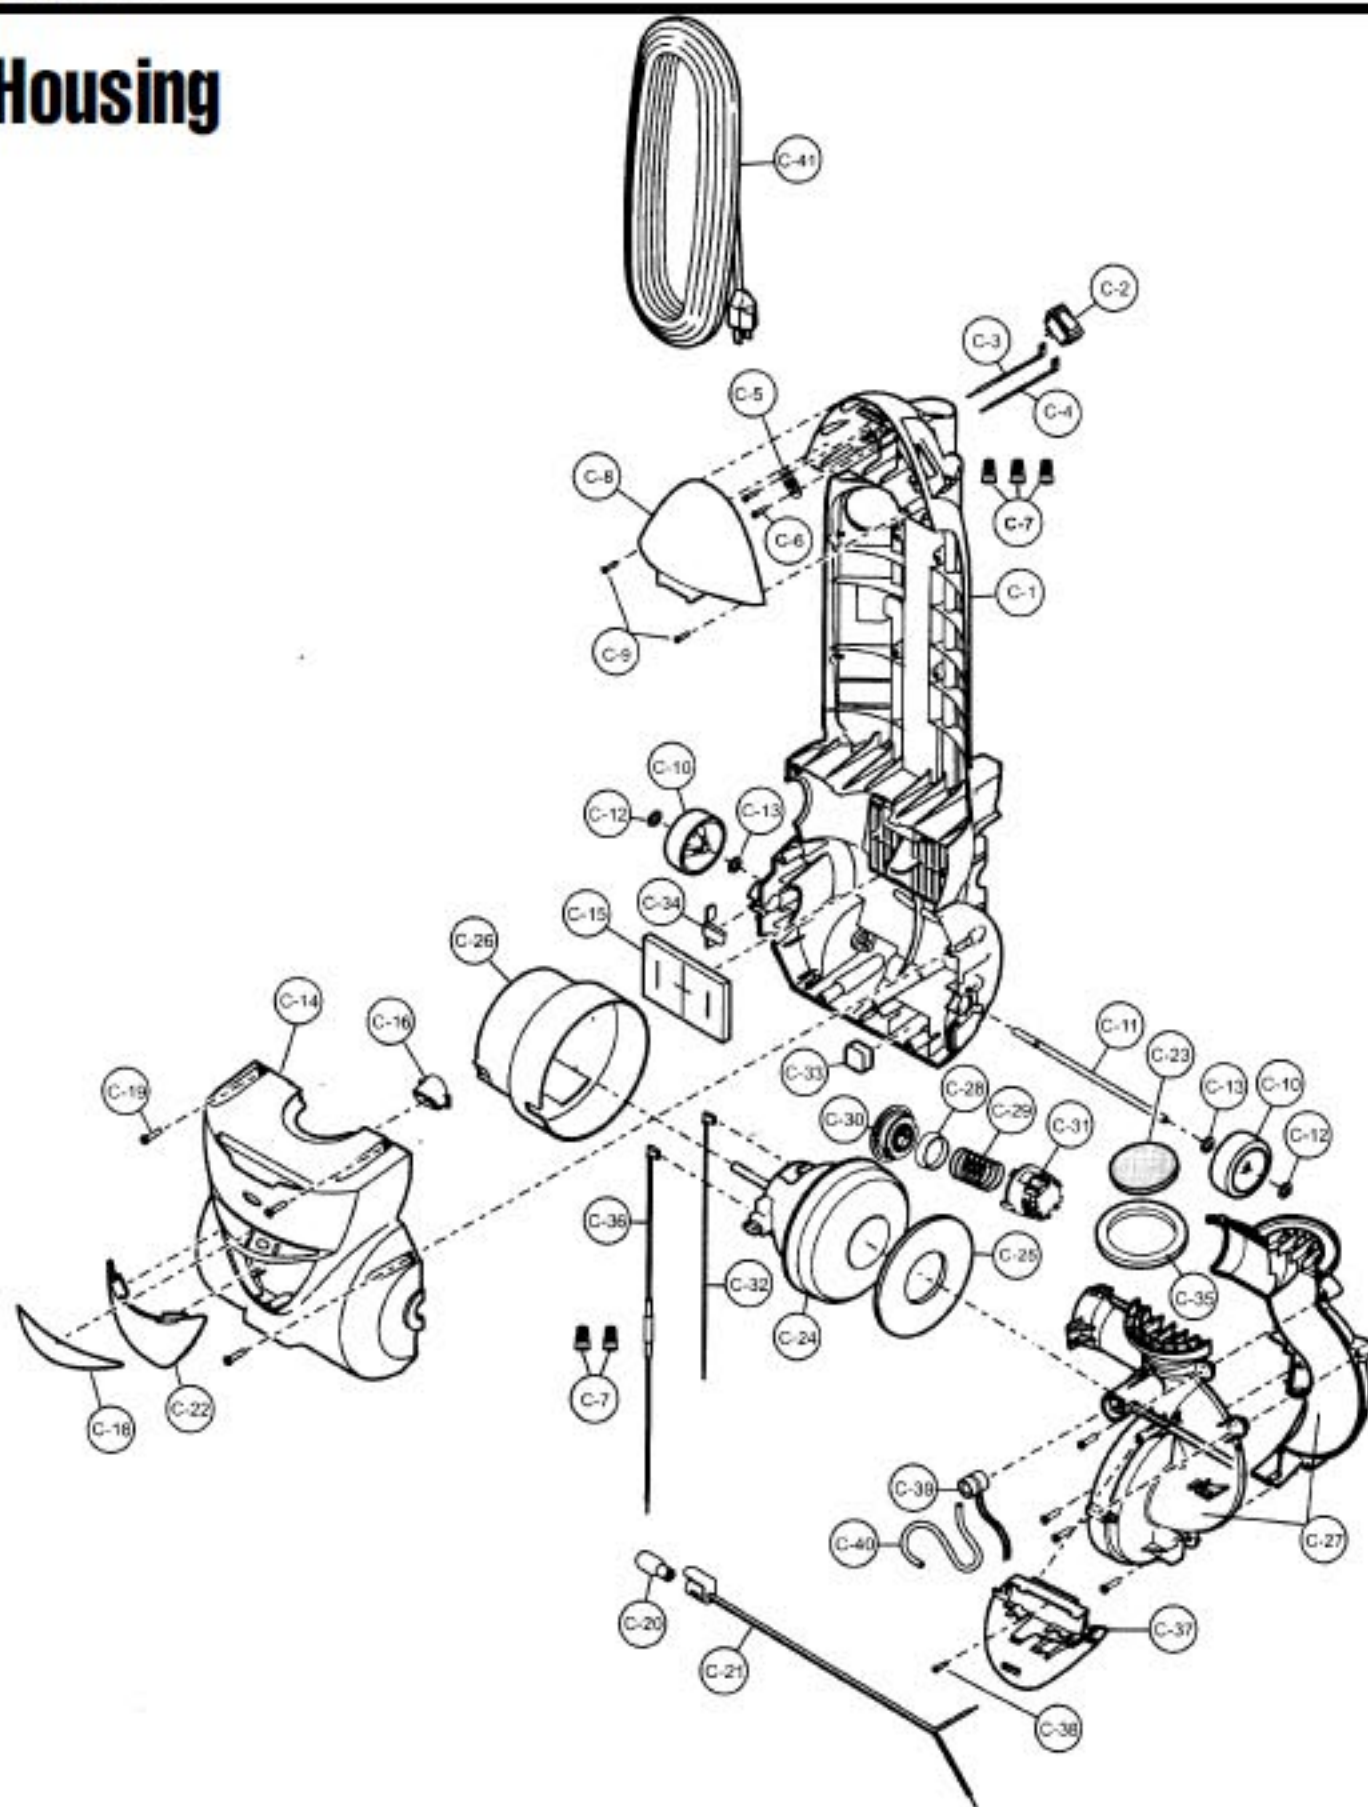

Models: MC-V7571

Motor Housing

1	P-111331	Dust compartment unit	23	P-111336	Secondary Filter
2	P-10602	ON/OFF switch	24	P-111337	Fan motor unit
3	P-111332	Lead wire, black	25	P-10953	Seal, fan motor
4	P-11177	Lead wire, black with receptacle	26	P-11185	Motor support, rear
5	P-0698	Cord stopper	27	P-111338	Motor support assembly
6	P-6140	Screw, cord stopper	28	P-10776	Protector
7	P-00623	Wire connectors	29	P-10316	Spring, protector
8	P-111333	Switch cover	30	P-11141	Support, protector
9	P-6140	Screw, switch cover	31	P-11142	Case, protector
10	P-0062	Wheel	32	P-10956	Lead wire, motor
11	P-10903	Shaft, wheel	33	P-10958	Sound absorber
12	P-74009	Stopper, wheel	34	P-7805	Plastic holder
13	P-6115	Washer, wheel	35	P-111339	Suction seal
14	P-111334	Motor Case	36	P-10848	Lead wire, fuse assembly/motor
15	P-111335	Packing (rear cover)	37	P-10961	Bulb, holder
16	P-111291	Window, performance indicator	38	P-6140	Screw, bulb holder
18	P-11188	Ornamental plate	39	P-111340	Indicator, performance
19	P-6140	Screw, motor case	40	P-111292	Tube, vac switch
20	P-7550	Bulb	41	P-9816	Power cord
21	P-11183	Bulb socket			
22	P-10951	Window