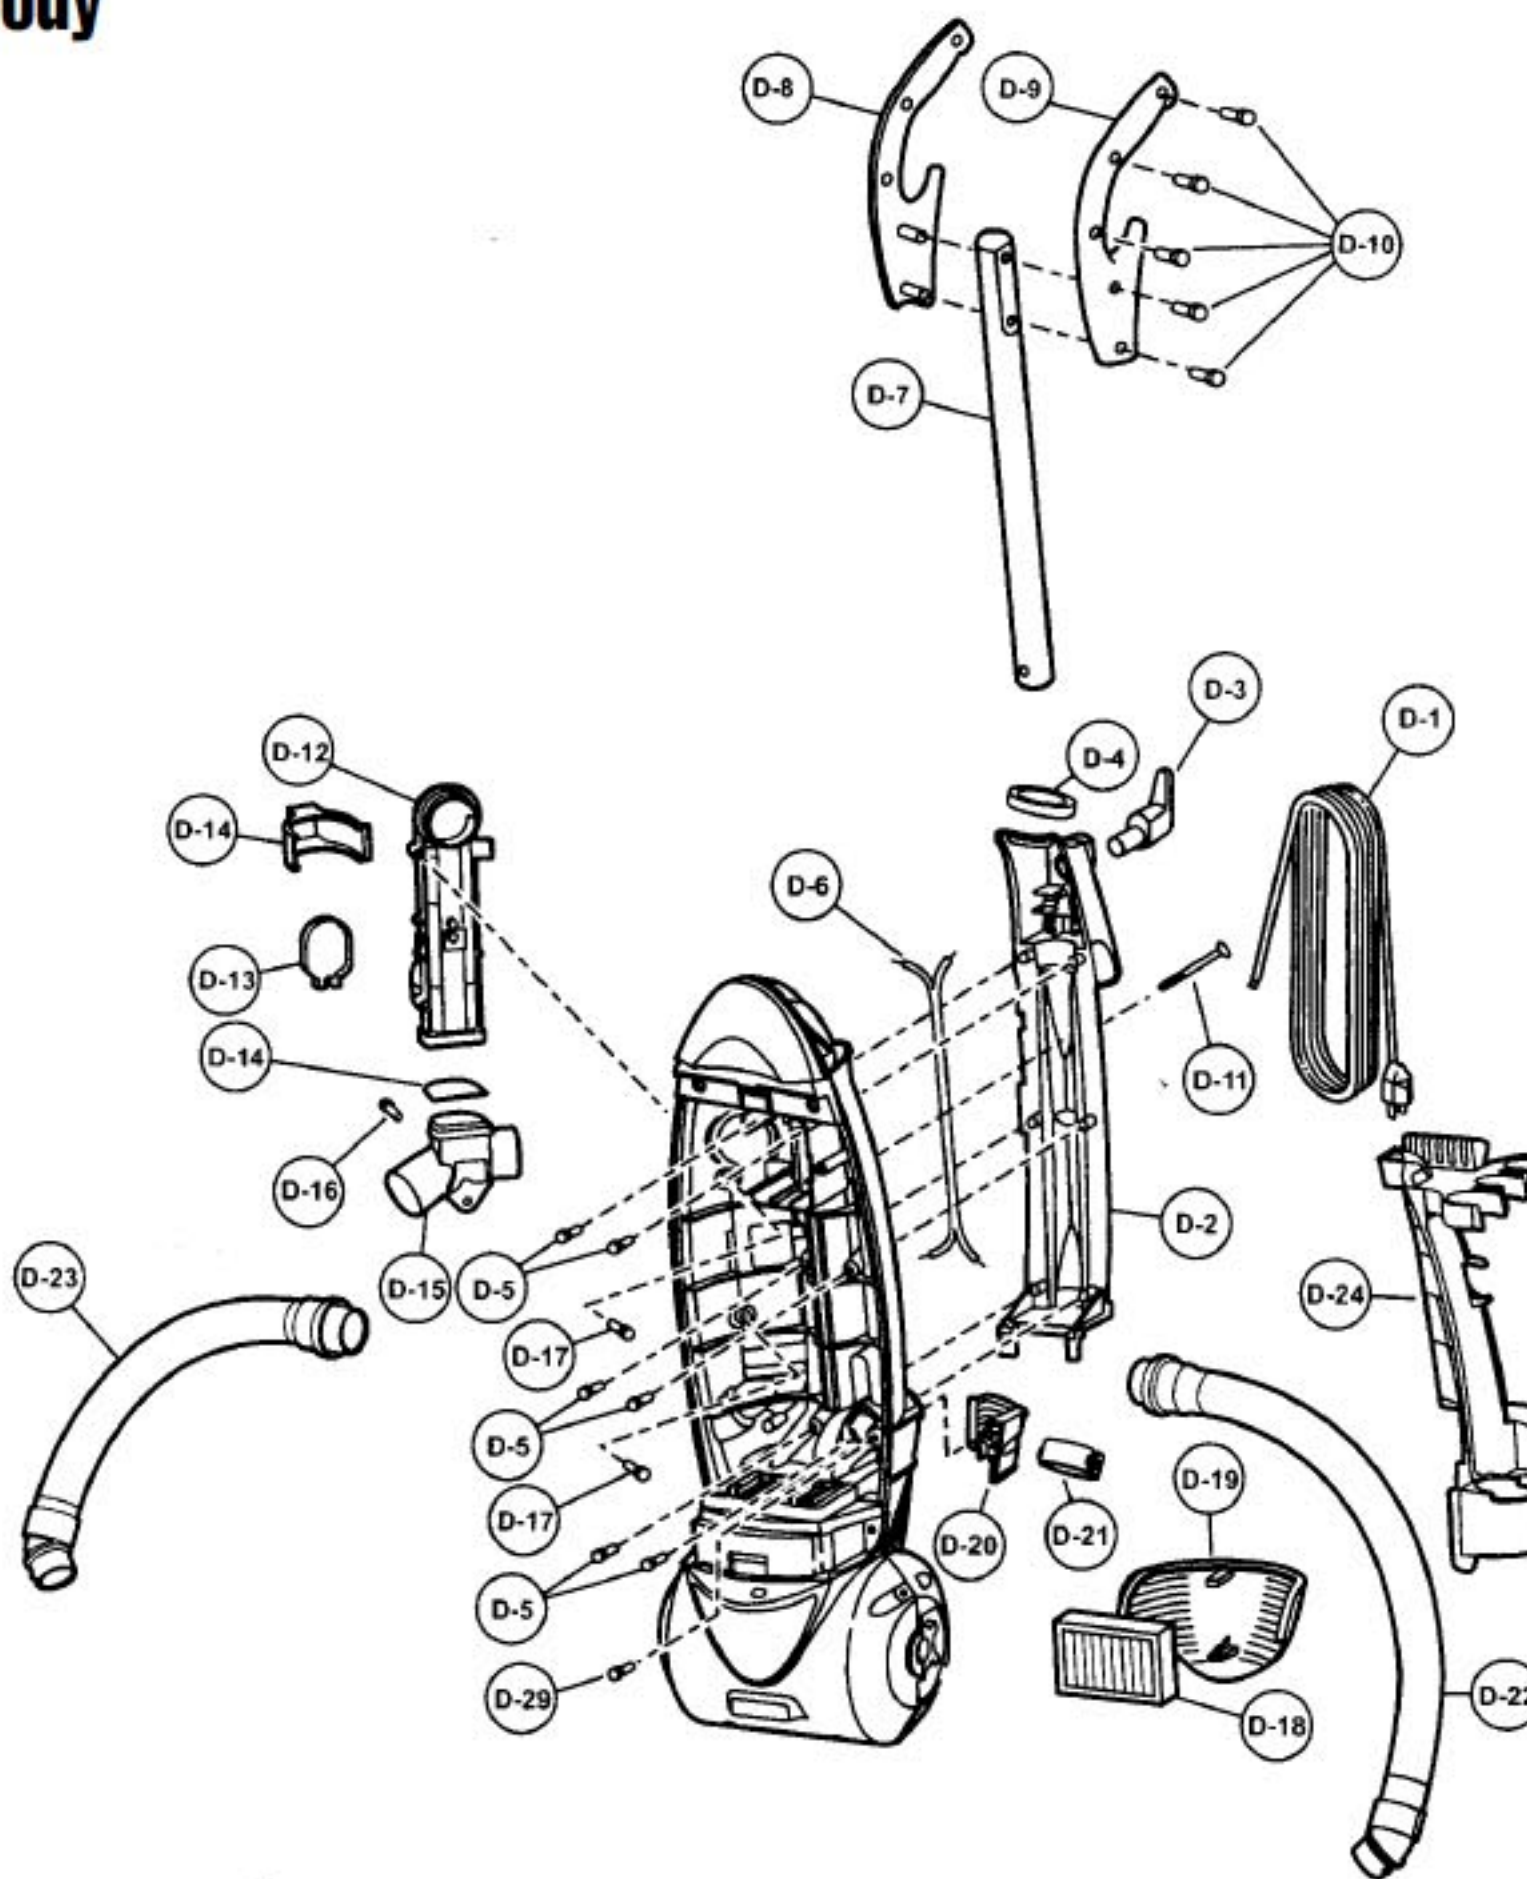

Models: MC-V7571

Body