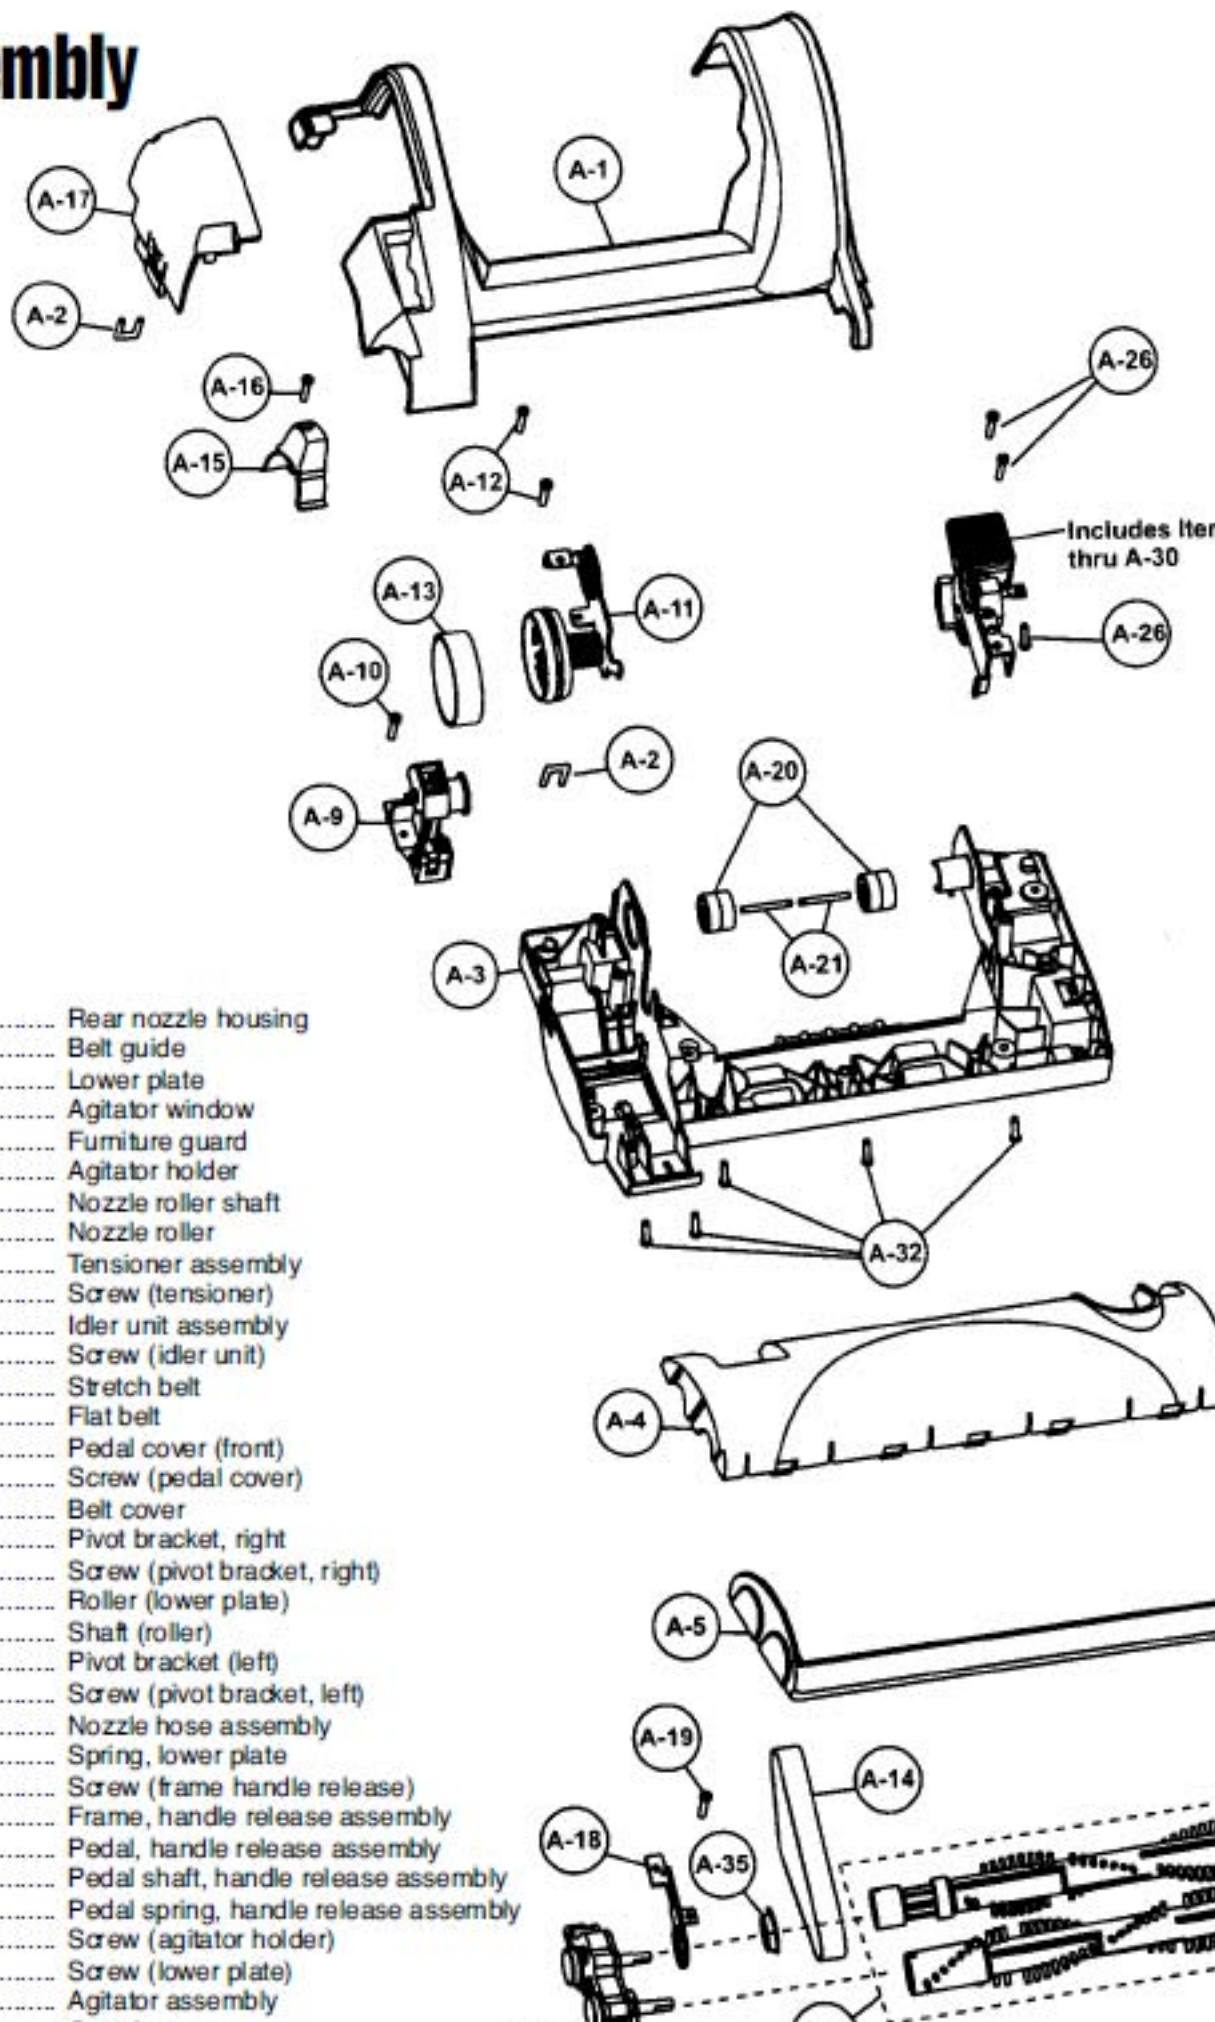

Models: MC-V7572

Nozzle Assembly

1	P-111652	Rear nozzle housing
2	P-111653	Belt guide
3	P-111654	Lower plate
4	P-117655	Agitator window
5	P-10894	Furniture guard
6	P-111656	Agitator holder
7	P-111657	Nozzle roller shaft
8	P-111658	Nozzle roller
9	P-111659	Tensioner assembly
10	P-6140	Screw (tensioner)
11	P-11168	Idler unit assembly
12	P-6140	Screw (idler unit)
13	P-11170	Stretch belt
14	P-11169	Flat belt
15	P-111660	Pedal cover (front)
16	P-10888	Screw (pedal cover)
17	P-111661	Belt cover
18	P-111662	Pivot bracket, right
19	P-6140	Screw (pivot bracket, right)
20	P-9888	Roller (lower plate)
21	P-10357	Shaft (roller)
22	P-111663	Pivot bracket (left)
23	P-6140	Screw (pivot bracket, left)
24	P-111664	Nozzle hose assembly
25	P-10896	Spring, lower plate
26	P-6140	Screw (frame handle release)
27	P-00095	Frame, handle release assembly
28	P-4720	Pedal, handle release assembly
29	P-111665	Pedal shaft, handle release assembly
30	P-000010	Pedal spring, handle release assembly
31	P-6140	Screw (agitator holder)
32	P-6140	Screw (lower plate)
33	P-111666	Agitator assembly