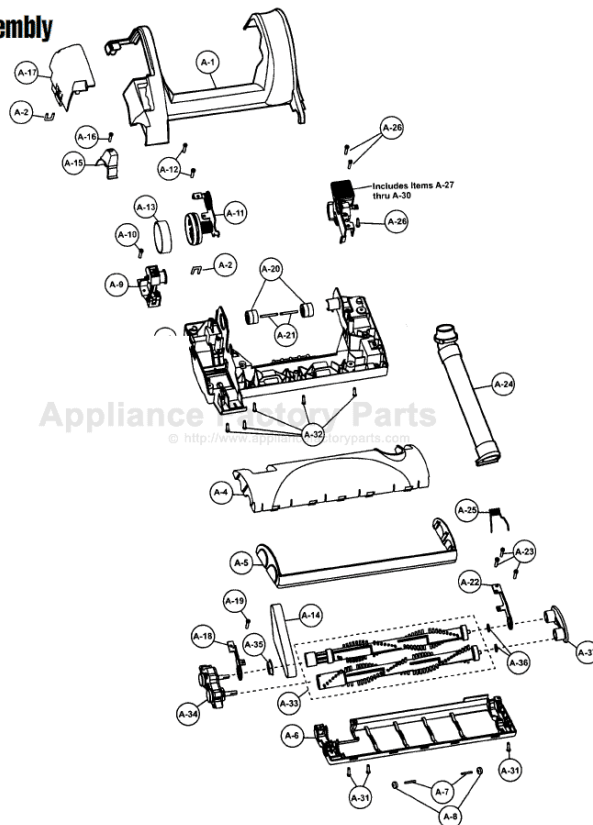

## Nozzle Assembly

[Find Your PANASONIC Vacuum Cleaner Parts - Select From 605 Models](#)

----- Manual continues below -----

Models: MC-V7572

## Body

1	P-111668	Dust compartment unit
2	P-10602	On/off switch
3	P-111323	Lead wire, black
4	P-11177	Lead wire, black with receptacle
5	P-0698	Cord stopper
6	P-6140	Screw, cord stopper
7	P-000623	Wire connectors
8	P-111669	Switch cover
9	P-6140	Screw, switch cover
10	P-0062	Wheel
11	P-10903	Shaft, wheel
12	P-74009	Stopper, wheel
13	P-6115	Washer, wheel
14	P-111670	Motor case
15	P-111326	Packing, rear cover
16	P-111888	Ornamental plate
17	P-6140	Screw, motor case
18	P-111574	Bulb
19	P-111573	Bulb socket
20	P-111288	Window
21	P-111327	Secondary filter
22	P-111671	Fan motor unit
23	P-10953	Seal, fan motor
24	P-111185	Motor support, rear
25	P-111329	Motor support assembly
26	P-10776	Protector
27	P-10316	Spring, protector
28	P-111672	Support, protector
29	P-111412	Case, protector
30	P-10956	Lead wire, motor
31	P-10958	Sound absorber
32	P-7805	Plastic holder
33	P-111337	Suction seal
34	P-111290	Lead wire (fuse assembly, motor)
35	P-10961	Bulb, holder
36	P-6140	Screw (bulb holder)
37	P-10935	Power cord

1	P-111677	Filter case
2	P-111678	Cover, handle
3	P-111376	Button, release
4	P-111355	Spring, return
5	P-10888	Screw, handle
6	P-111356	Knob
7	P-9907	Screw, knob
8	P-111357	Cam, clevis