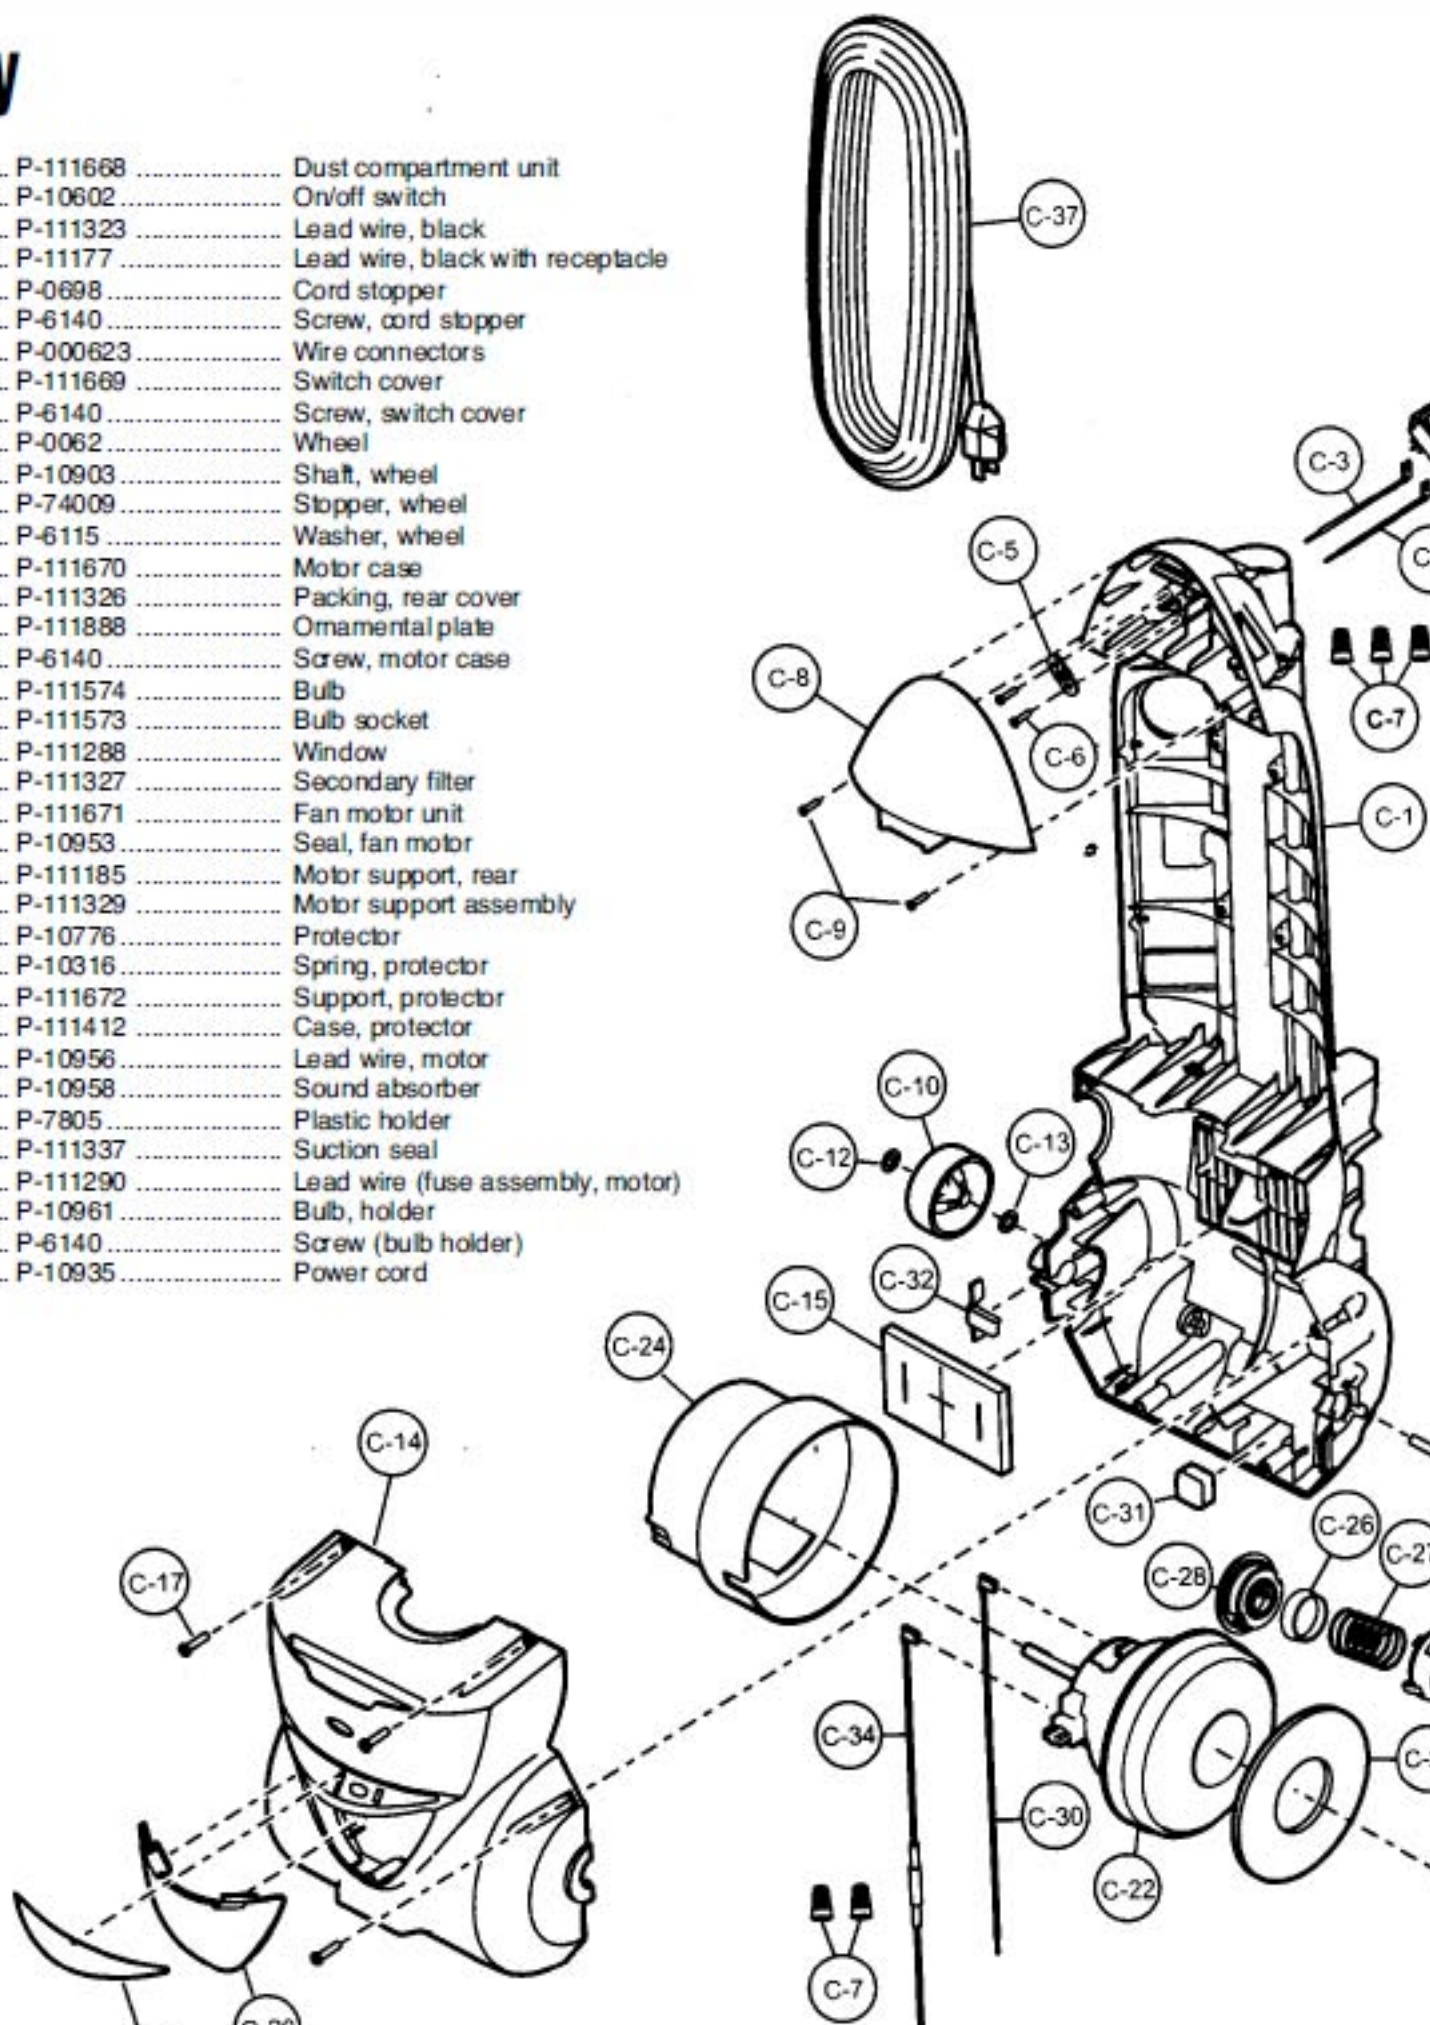

Body

1	P-111668	Dust compartment unit
2	P-10602	On/off switch
3	P-111323	Lead wire, black
4	P-11177	Lead wire, black with receptacle
5	P-0698	Cord stopper
6	P-6140	Screw, cord stopper
7	P-000623	Wire connectors
8	P-111669	Switch cover
9	P-6140	Screw, switch cover
10	P-0062	Wheel
11	P-10903	Shaft, wheel
12	P-74009	Stopper, wheel
13	P-6115	Washer, wheel
14	P-111670	Motor case
15	P-111326	Packing, rear cover
16	P-111888	Ornamental plate
17	P-6140	Screw, motor case
18	P-111574	Bulb
19	P-111573	Bulb socket
20	P-111288	Window
21	P-111327	Secondary filter
22	P-111671	Fan motor unit
23	P-10953	Seal, fan motor
24	P-111185	Motor support, rear
25	P-111329	Motor support assembly
26	P-10776	Protector
27	P-10316	Spring, protector
28	P-111672	Support, protector
29	P-111412	Case, protector
30	P-10956	Lead wire, motor
31	P-10958	Sound absorber
32	P-7805	Plastic holder
33	P-111337	Suction seal
34	P-111290	Lead wire (fuse assembly, motor)
35	P-10961	Bulb, holder
36	P-6140	Screw (bulb holder)
37	P-10935	Power cord