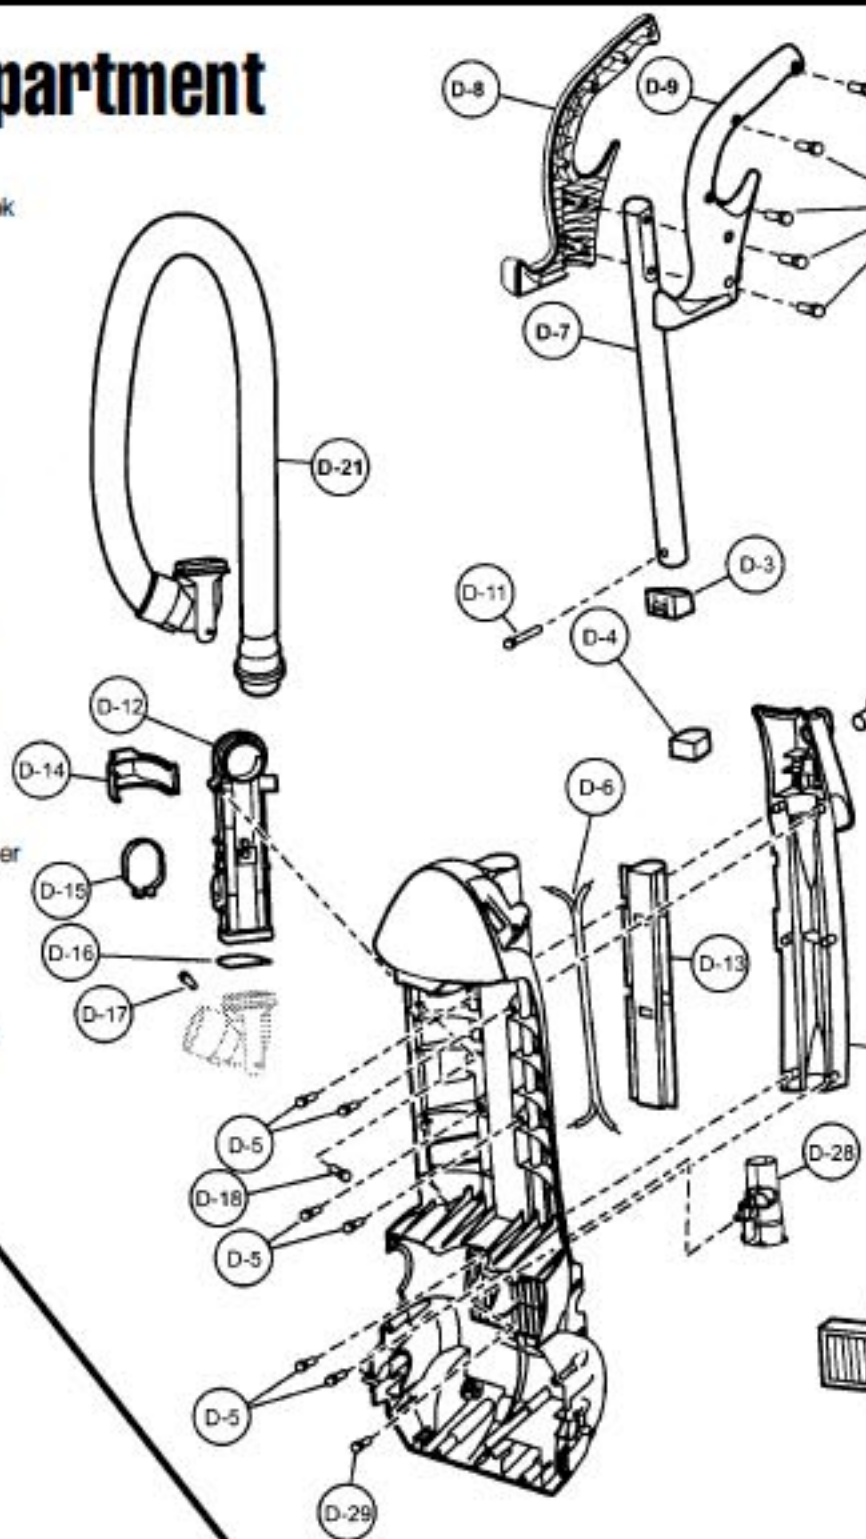

Handle, Rear Dust Compartment

1	P-111341	Handle cover
2	P-7035	Upper storage cord hook
3	P-111342	Handle seal
4	P-111343	Stopper, handle
5	P-6140	Screw, handle cover
6	P-37020	Wire cord
7	P-111344	Handle pipe
8	P-111673	Handle (a)
9	P-111674	Handle (b)
10	P-6140	Screw, handle
11	P-111346	Screw (attach handle)
12	P-111371	Tube (air path)
13	P-111348	Handle tube
14	P-10945	Cover (dirt sensor)
15	P-10946	Cover (suction inlet)
16	P-10947	Packing (suction inlet)
17	P-6140	Screw (suction inlet)
18	P-6140	Screw (air path tube)
19	P-11176	Exhaust filter (HEPA)
20	P-111341	Filter cover
21	P-111675	Hose unit
22	P-111374	Attachment holder
23	P-6140	Screw, attachment holder
24	P-111300	Wand with tabs
25	P-6069	Crevice tool
26	P-111394	Wand
27	P-6088	Dusting brush
28	P-111676	Connector pipe
29	P-6140	Screw (connector pipe)

1	P-111677	Filter case
2	P-111678	Cover, handle
3	P-111376	Button, release
4	P-111355	Spring, return
5	P-10888	Screw, handle
6	P-111356	Knob
7	P-9907	Screw, knob
8	P-111357	Cam, clevis