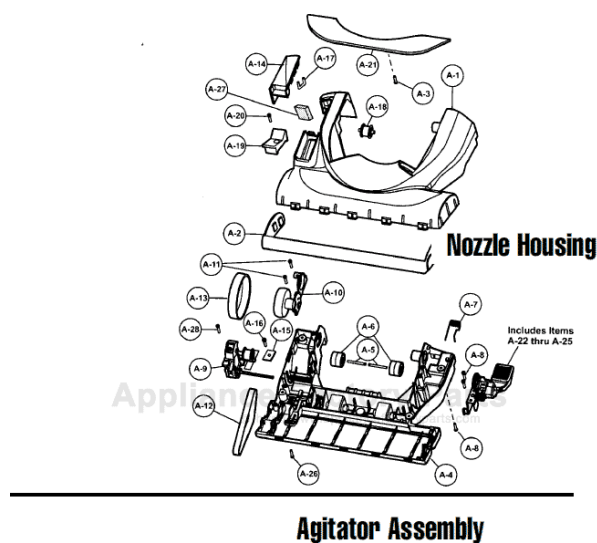

This Owner's Manual is provided and hosted by [Appliance Factory Parts](#).

PANASONIC V7581 Owner's Manual

[Shop genuine replacement parts for PANASONIC
V7581](#)

[Find Your PANASONIC Vacuum Cleaner Parts - Select From 605 Models](#)

----- Manual continues below -----

PANASONIC

Models: MC-V7581

Nozzle Housing

- 1 P-10893 Nozzle housing
- 2 P-10894 Furniture guard
- 3 P-6140 screw, window
- 4 P-10895 Lower plate
- 5 P-10357 Shaft, roller
- 6 P-111284 Roller, nozzle
- 7 P-10896 Spring, lower plate
- 8 P-6140 Screw, handle release assembly
- 9 P-11167 Tensioner assembly
- 10 P-111425 Idler unit assembly
- 11 P-6140 screw, Idler unit assembly
- 12 P-11169 Flat belt
- 13 P-11170 Stretch belt
- 14 P-10899 Cover, belt
- 15 P-11172 Holder, pin
- 16 P-6140 Screw, pin holder
- 17 P-43 Belt guide
- 18 P-10886 Pulley, idler
- 19 P-10887 Pedal, bare floor
- 20 P-10888 Screw, bare floor
- 21 P-10889 Window, agitator
- 22 P-000095 Frame, handle release assembly
- 23 P-4720 Pedal, handle release assembly
- 24 P-00051 Pedal shaft, handle release assembly
- 25 P-000010 Pedal spring, handle release assembly
- 26 P-6140 Screw, lower plate
- 27 P-11173 Packing, nozzle
- 28 P-6140 Screw, tensioner assembly

Agitator Assembly

- 1 P-10890 Agitator assembly
- 2 P-10891 Bearing unit
- 3 P-0030 Washer
- 4 P-10892 Gear box
- 5 P-6140 Screw, gear box

Models: MC-V7581

Motor Housing

- 1 P-111332 Dust compartment unit
- 2 P-10602 ON/OFF switch
- 3 P-111323 Lead wire, black
- 4 P-11177 Lead wire, black with receptacle
- 5 P-0698 Cord stopper
- 6 P-6140 Screw, cord stopper
- 7 P-000623 Wire connectors

Body

1 P-111368 Handle cover
 2 P-111293 Upper storage cord hook
 3 P-111412 Hand strap

17 P-111421 Nozzle hose,
 18 P-111423 Nozzle hose,
 19 P-111374 Attachment

Models: MC-V7581

Dust Bin

1	P-11407	Dust bin
2	P-11408	cover, handle
3	P-11376	Button, release
4	P-111377	Spring, release button
5	P-10888	Screw, handle cover
6	P-11409	Knob
7	P-9907	Screw, knob
8	P-111395	Cam, knocking