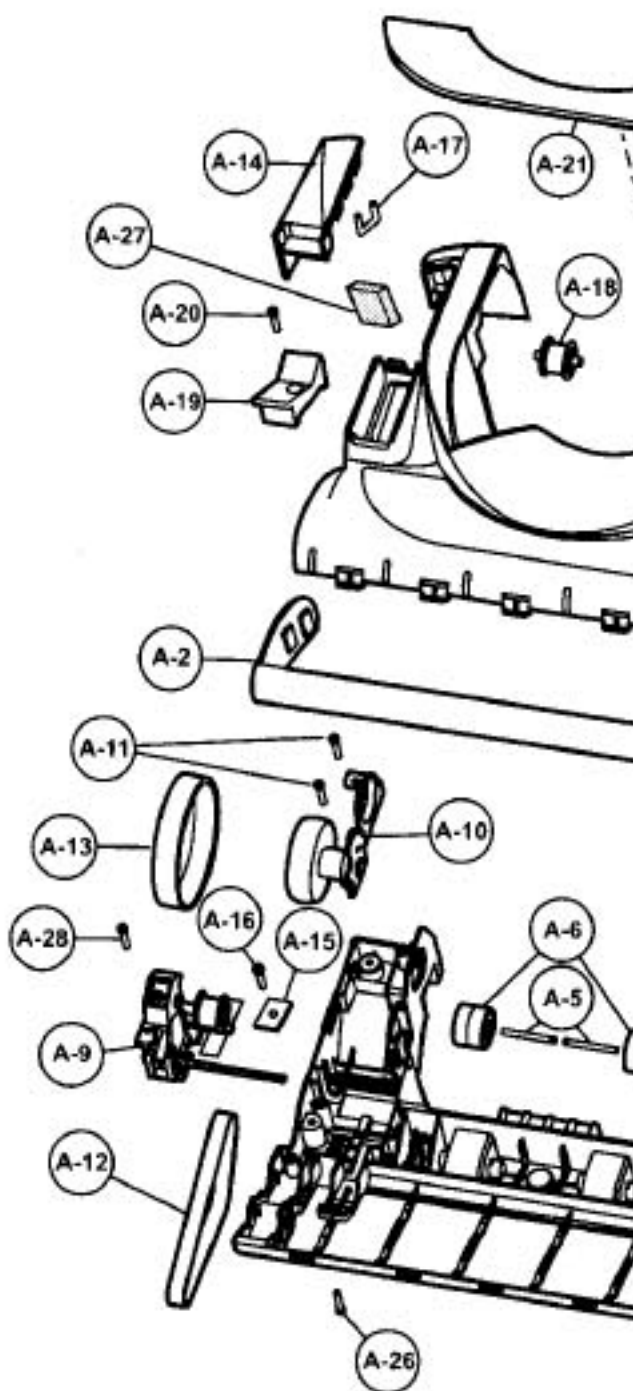

----- Manual continues below -----

PANASONIC

Models: MC-V7581

Nozzle Housing

- 1 P-10893 Nozzle housing
- 2 P-10894 Furniture guard
- 3 P-6140 screw, window
- 4 P-10895 Lower plate
- 5 P-10357 Shaft, roller
- 6 P-111284 Roller, nozzle
- 7 P-10896 Spring, lower plate
- 8 P-6140 Screw, handle release assembly
- 9 P-11167 Tensioner assembly
- 10 P-111425 Idler unit assembly
- 11 P-6140 screw, Idler unit assembly
- 12 P-11169 Flat belt
- 13 P-11170 Stretch belt
- 14 P-10899 Cover, belt
- 15 P-11172 Holder, pin
- 16 P-6140 Screw, pin holder
- 17 P-43 Belt guide
- 18 P-10886 Pulley, idler
- 19 P-10887 Pedal, bare floor
- 20 P-10888 Screw, bare floor
- 21 P-10889 Window, agitator
- 22 P-000095 Frame, handle release assembly
- 23 P-4720 Pedal, handle release assembly
- 24 P-00051 Pedal shaft, handle release assembly
- 25 P-000010 Pedal spring, handle release assembly
- 26 P-6140 Screw, lower plate
- 27 P-11173 Packing, nozzle
- 28 P-6140 Screw, tensioner assembly

Agitator Assembly

- 1 P-10890 Agitator assembly
- 2 P-10891 Bearing unit
- 3 P-0030 Washer
- 4 P-10892 Gear box
- 5 P-6140 Screw, gear box

Models: MC-V7581

Motor Housing

- 1 P-111332 Dust compartment unit
- 2 P-10602 ON/OFF switch
- 3 P-111323 Lead wire, black
- 4 P-11177 Lead wire, black with receptacle
- 5 P-0698 Cord stopper
- 6 P-6140 Screw, cord stopper
- 7 P-000623 Wire connectors

Body

1 P-111368 Handle cover
 2 P-111293 Upper storage cord hook
 3 P-111412 Hand strap

17 P-111421 Nozzle hose,
 18 P-111423 Nozzle hose,
 19 P-111374 Attachment

Models: MC-V7581

Dust Bin

1	P-11407	Dust bin
2	P-11408	cover, handle
3	P-11376	Button, release
4	P-111377	Spring, release button
5	P-10888	Screw, handle cover
6	P-11409	Knob
7	P-9907	Screw, knob
8	P-111395	Cam, knocking