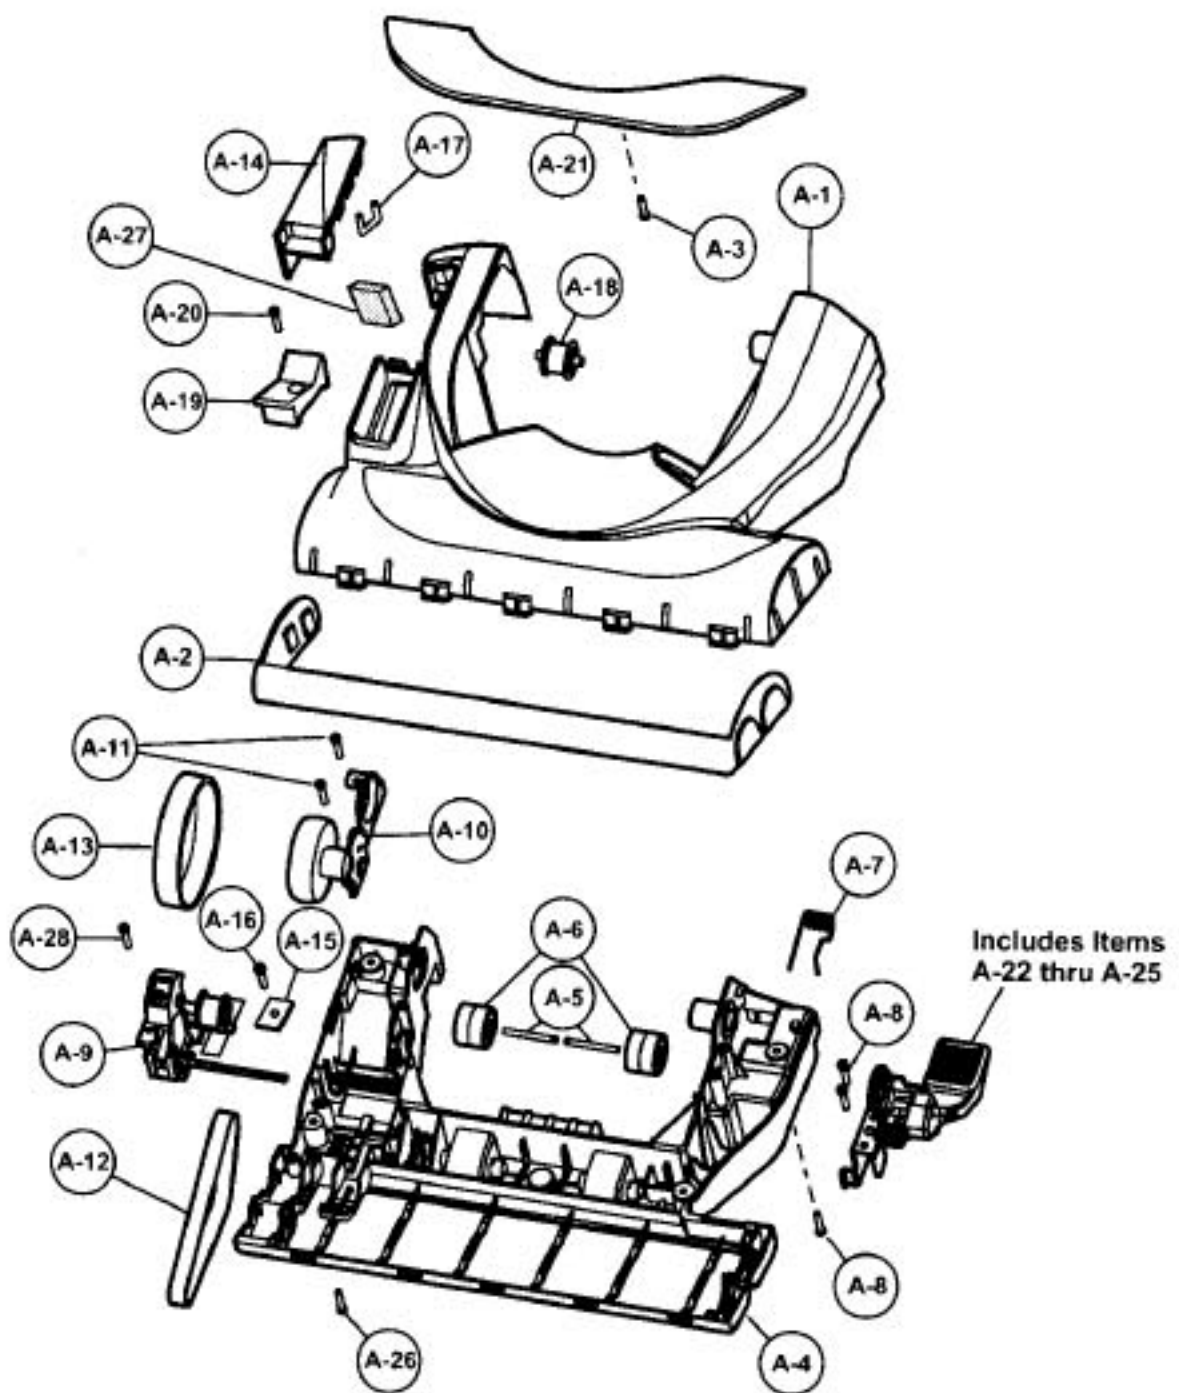

Models: MC-V7581

Nozzle Housing

- 1 P-10893 Nozzle housing
- 2 P-10894 Furniture guard
- 3 P-6140 screw, window
- 4 P-10895 Lower plate
- 5 P-10357 Shaft, roller
- 6 P-111284 Roller, nozzle
- 7 P-10896 Spring, lower plate
- 8 P-6140 Screw, handle release assembly
- 9 P-11167 Tensioner assembly
- 10 P-111425 Idler unit assembly
- 11 P-6140 screw, idler unit assembly
- 12 P-11169 Flat belt
- 13 P-11170 Stretch belt
- 14 P-10899 Cover, belt
- 15 P-11172 Holder, pin
- 16 P-6140 Screw, pin holder
- 17 P-43 Belt guide
- 18 P-10886 Pulley, idler
- 19 P-10887 Pedal, bare floor
- 20 P-10888 Screw, bare floor
- 21 P-10889 Window, agitator
- 22 P-000095 Frame, handle release assembly
- 23 P-4720 Pedal, handle release assembly
- 24 P-00051 Pedal shaft, handle release assembly
- 25 P-000010 Pedal spring, handle release assembly
- 26 P-6140 Screw, lower plate
- 27 P-11173 Packing, nozzle
- 28 P-6140 Screw, tensioner assembly

Models: MC-V7581

Body

| | | |
|----|----------|-------------------------|
| 1 | P-111368 | Handle cover |
| 2 | P-111293 | Upper storage cord hook |
| 3 | P-111419 | Handle seal |
| 4 | P-111420 | Stopper, handle |
| 5 | P-6140 | Screw, handle cover |
| 6 | P-382 | Wire cord |
| 7 | P-111369 | Handle pipe |
| 8 | P-10941 | Handle (A) |
| 9 | P-111370 | Handle (B) |
| 10 | P-6140 | Screw, handle |
| 11 | P-111371 | Tube, air path |
| 12 | P-00086 | Screw, PCB assembly |
| 13 | P-6140 | Screw, air path tube |
| 14 | P-111372 | Exhaust filter, HEPA |
| 15 | P-111373 | Filter cover |
| 16 | P-111290 | Connector pipe |