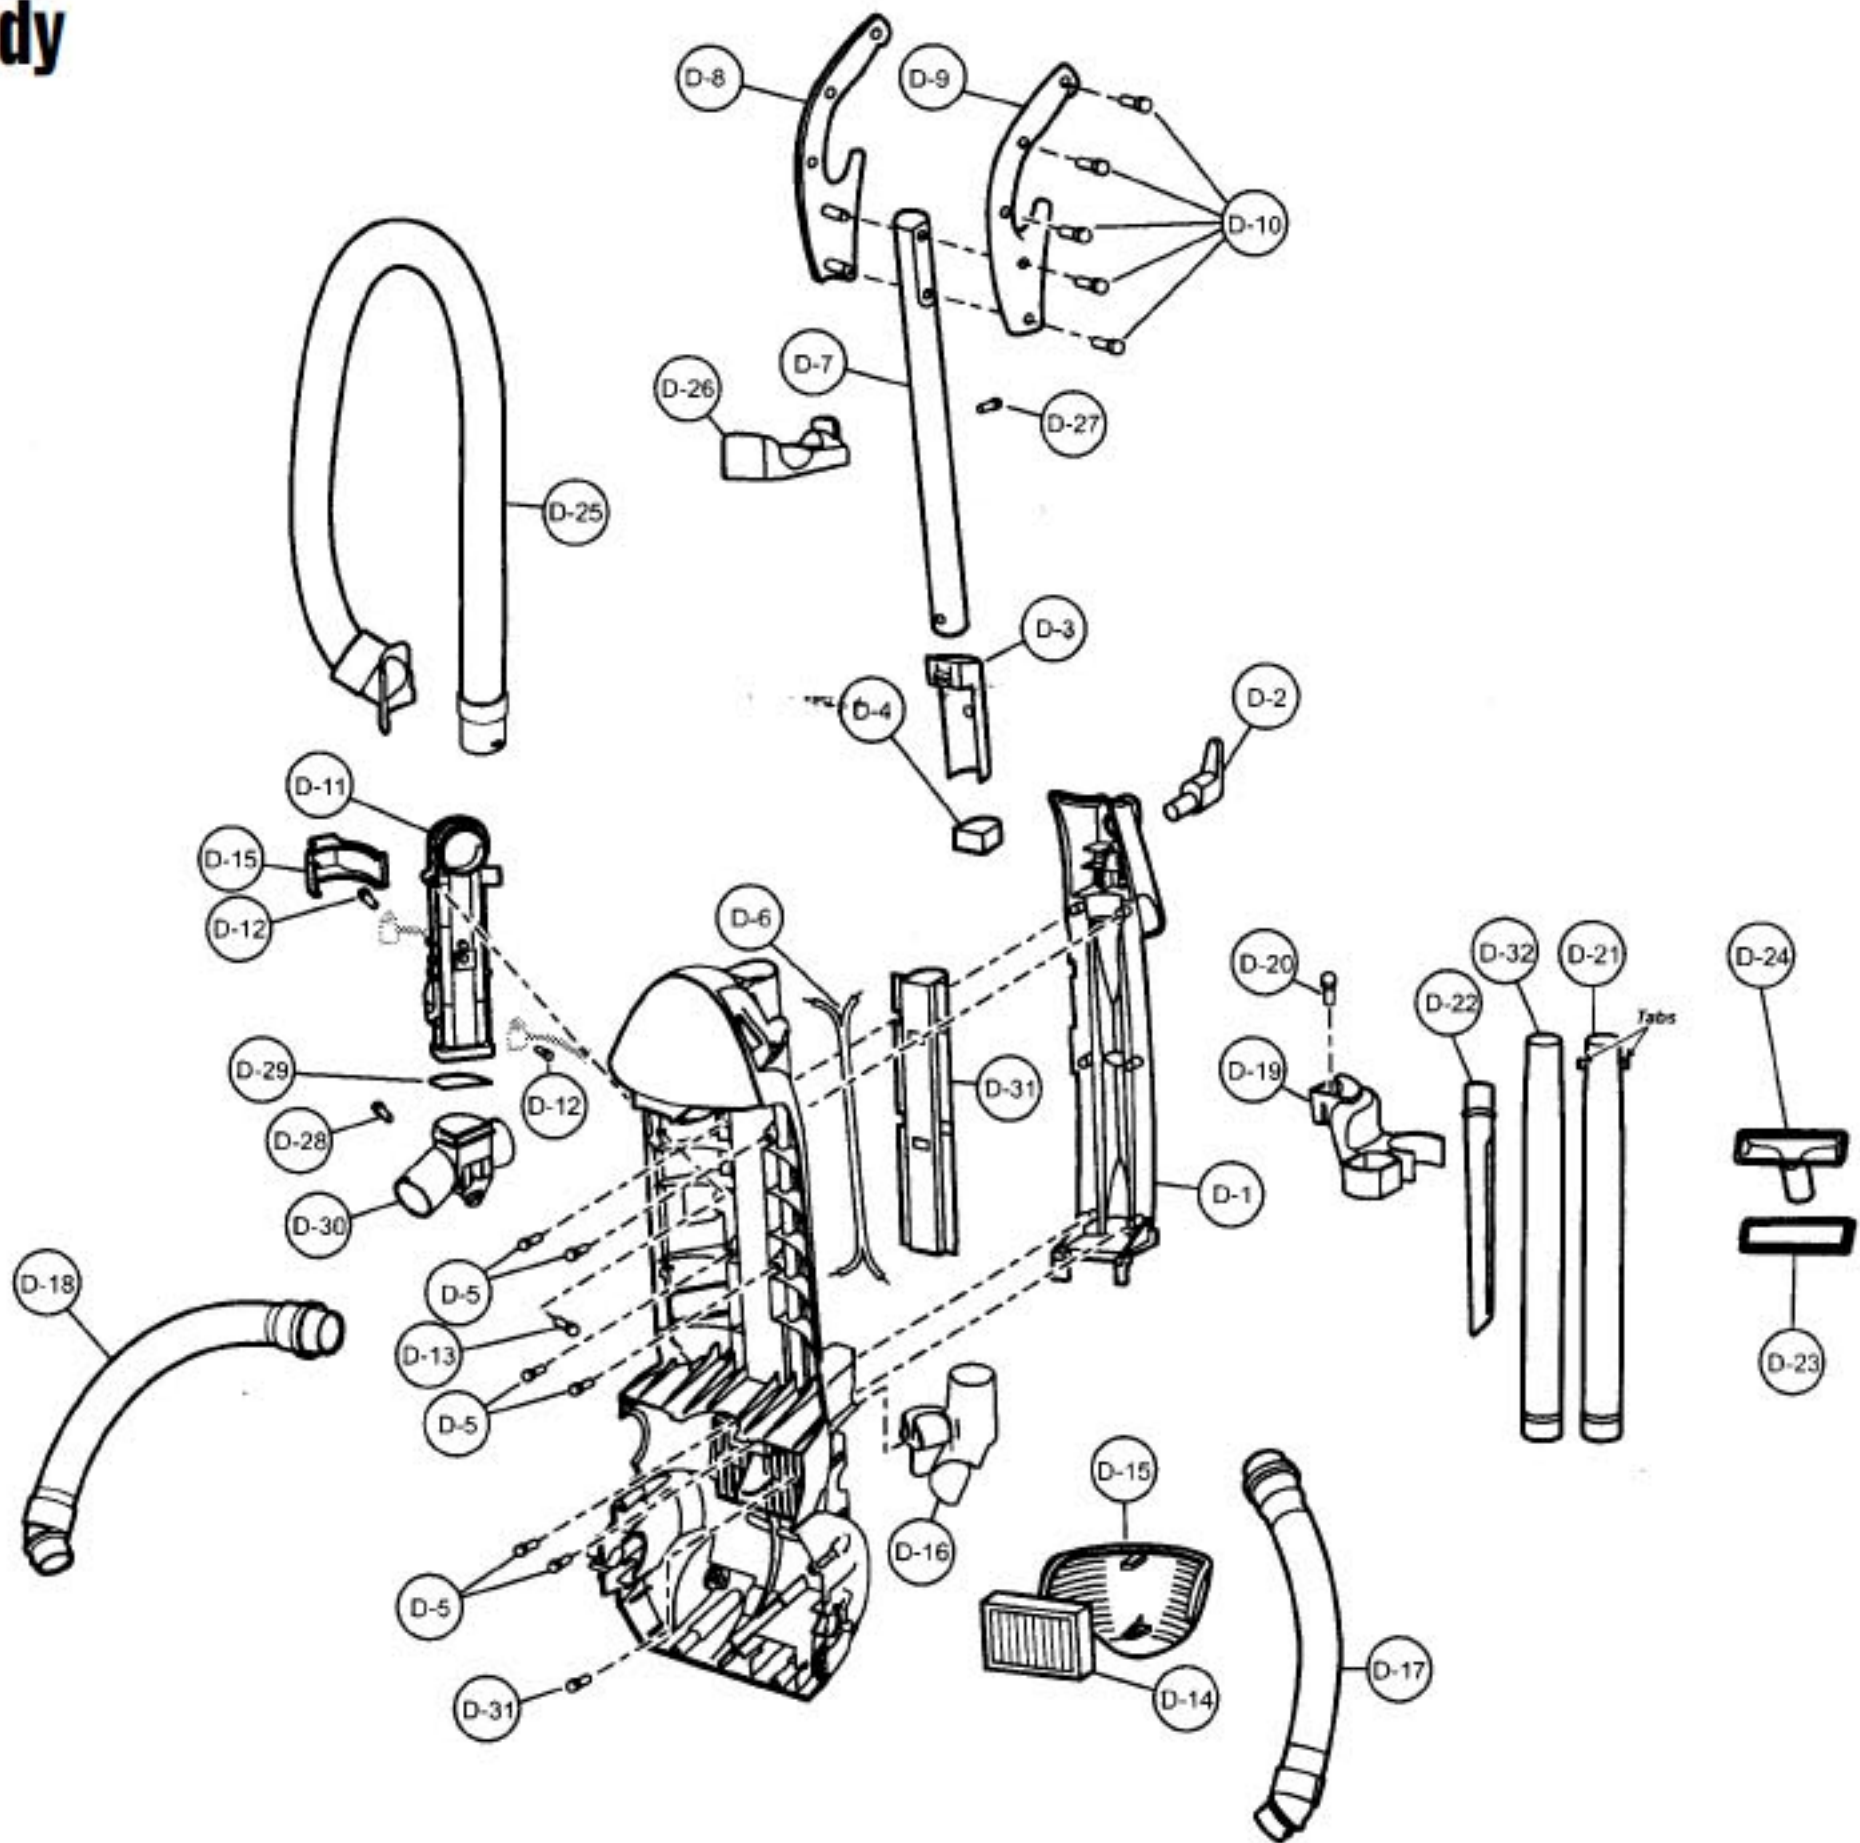

Agitator Assembly

- 1 P-10890 Agitator assembly
- 2 P-10891 Bearing unit
- 3 P-0030 Washer
- 4 P-10892 Gear box
- 5 P-6140 Screw, gear box

Models: MC-V7581

Motor Housing

- 1 P-111332 Dust compartment unit
- 2 P-10602 ON/OFF switch
- 3 P-111323 Lead wire, black
- 4 P-11177 Lead wire, black with receptacle
- 5 P-0698 Cord stopper
- 6 P-6140 Screw, cord stopper
- 7 P-000623 Wire connectors
- 8 P-111324 Switch cover
- 9 P-6140 Screw, switch cover
- 10 P-0062 Wheel
- 11 P-10903 Shaft, wheel
- 12 P-74009 Stopper, wheel
- 13 P-6115 Washer, wheel
- 14 P-111325 Motor Case
- 15 P-111326 Packing (rear cover)
- 16 P-111241 Window, performance indicator
- 17 P-10962 Window, dirt sensor
- 18 P-11189 Ornamental plate
- 19 P-6140 Screw, motor case
- 20 P-7550 Bulb
- 21 P-11183 Bulb socket

Models: MC-V7581

Body

| | | |
|----|----------|-------------------------|
| 1 | P-111368 | Handle cover |
| 2 | P-111293 | Upper storage cord hook |
| 3 | P-111419 | Handle seal |
| 4 | P-111420 | Stopper, handle |
| 5 | P-6140 | Screw, handle cover |
| 6 | P-382 | Wire cord |
| 7 | P-111369 | Handle pipe |
| 8 | P-10941 | Handle (A) |
| 9 | P-111370 | Handle (B) |
| 10 | P-6140 | Screw, handle |
| 11 | P-111371 | Tube, air path |
| 12 | P-00086 | Screw, PCB assembly |
| 13 | P-6140 | Screw, air path tube |
| 14 | P-111372 | Exhaust filter, HEPA |
| 15 | P-111373 | Filter cover |
| 16 | P-111290 | Connector pipe |