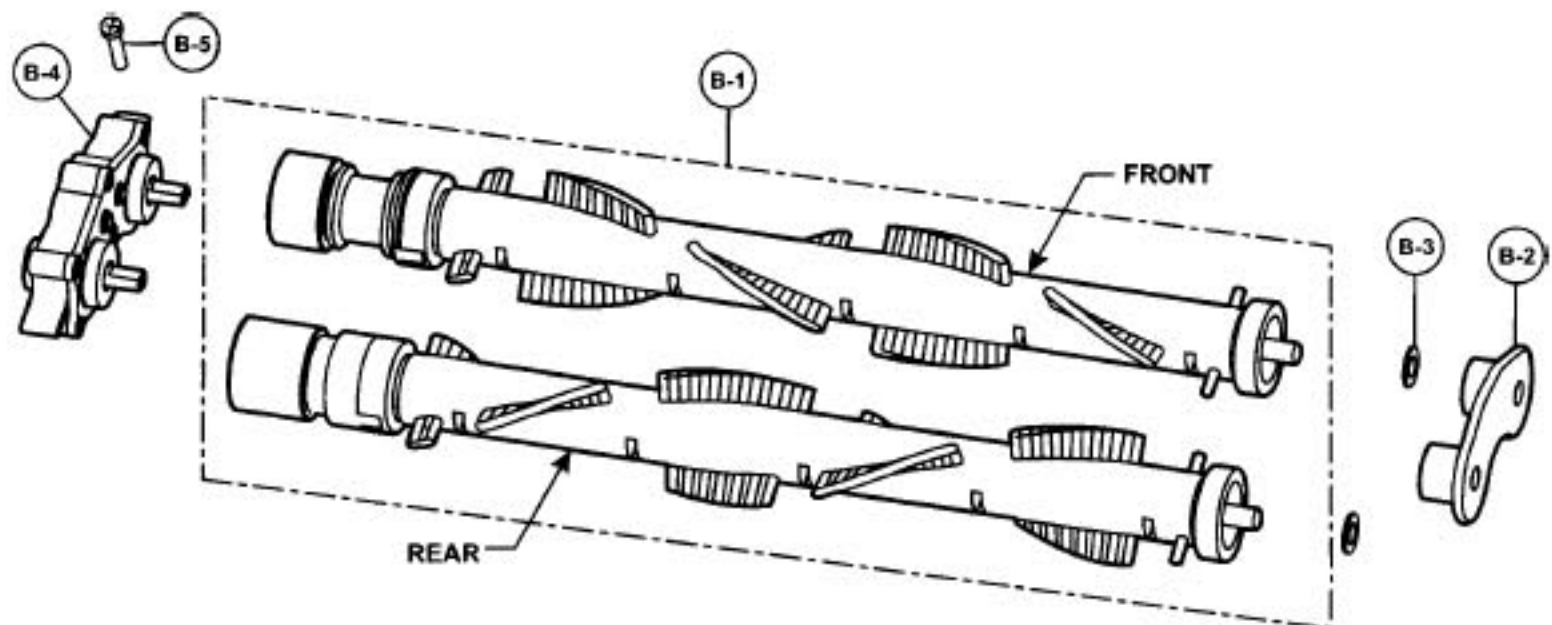

Agitator Assembly

- 1 ..... P-10890 ..... Agitator assembly
- 2 ..... P-10891 ..... Bearing unit
- 3 ..... P-0030 ..... Washer
- 4 ..... P-10892 ..... Gear box
- 5 ..... P-6140 ..... Screw, gear box