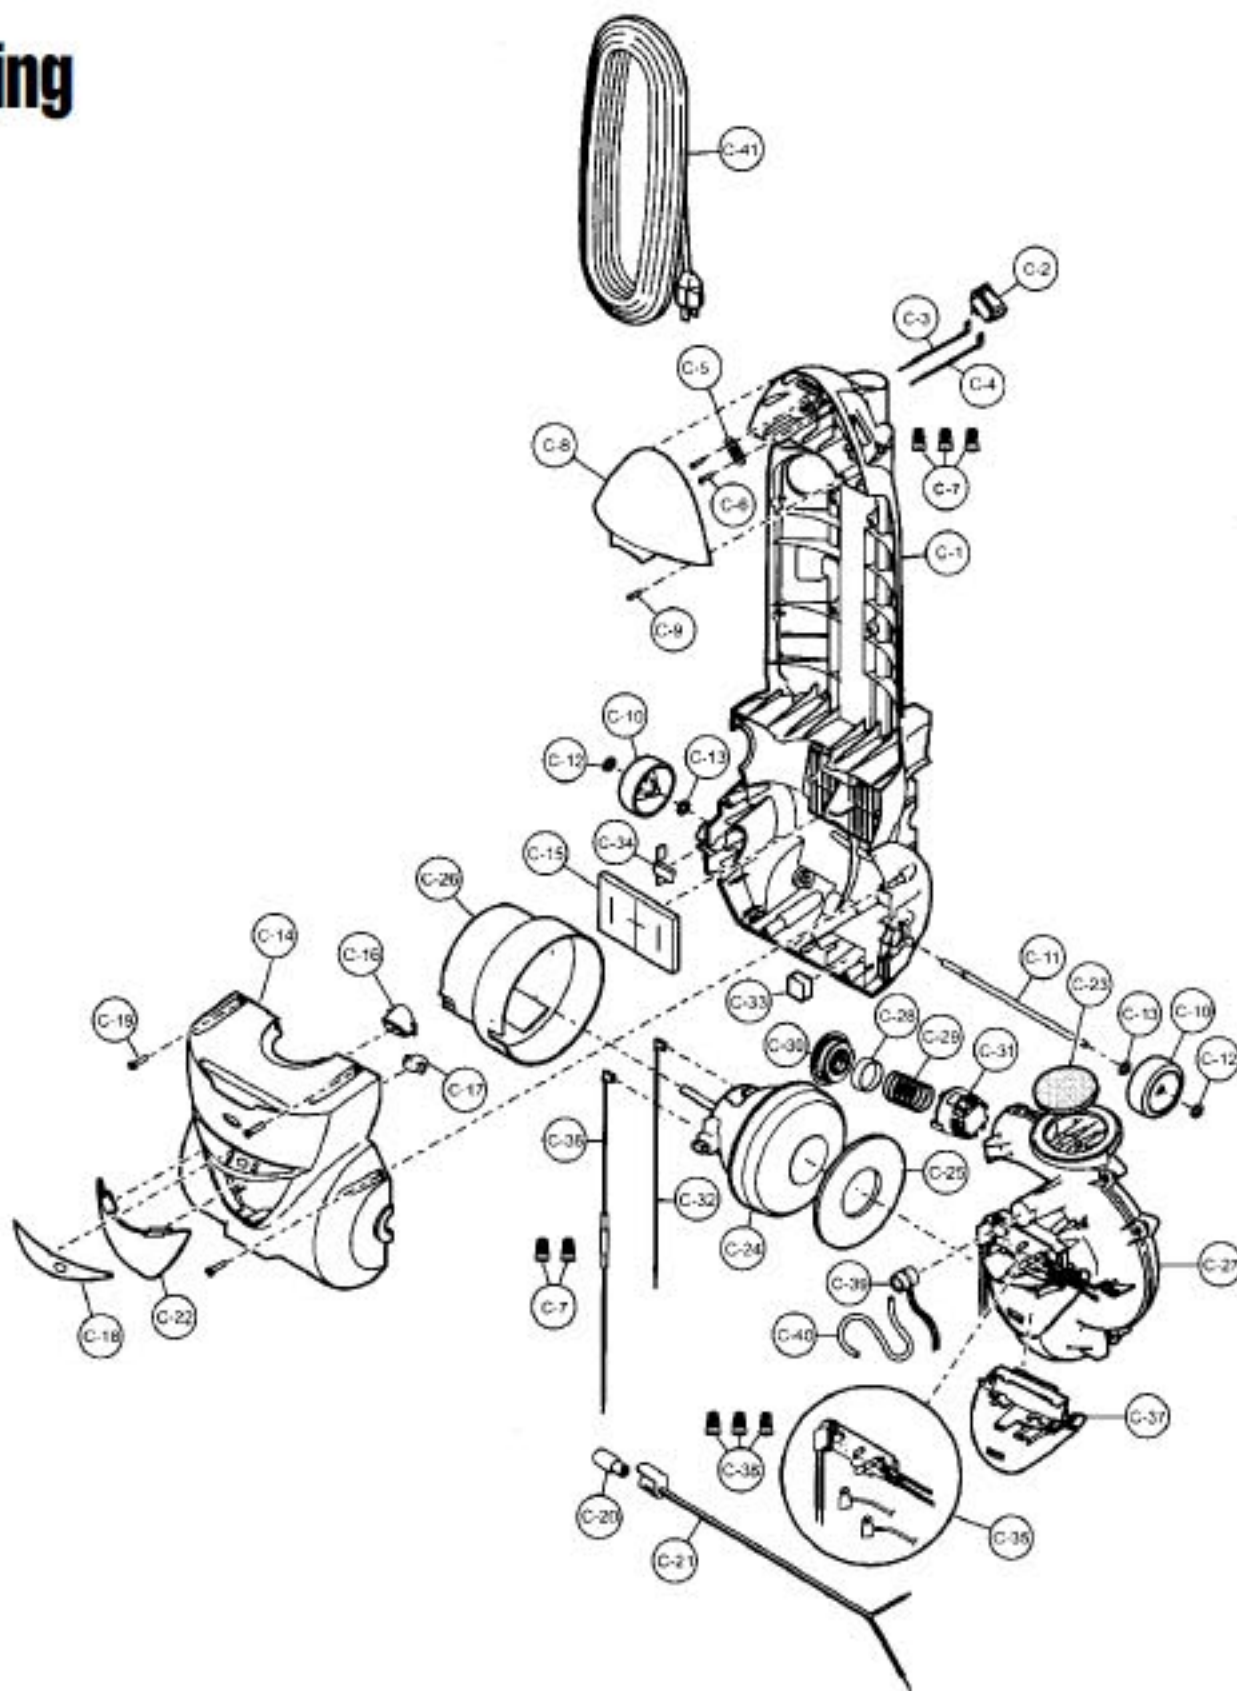

Models: MC-V7581

Nozzle Housing

- 1 P-10893 Nozzle housing
- 2 P-10894 Furniture guard
- 3 P-6140 screw, window
- 4 P-10895 Lower plate
- 5 P-10357 Shaft, roller
- 6 P-111284 Roller, nozzle
- 7 P-10896 Spring, lower plate
- 8 P-6140 Screw, handle release assembly
- 9 P-11167 Tensioner assembly
- 10 P-111425 Idler unit assembly
- 11 P-6140 screw, idler unit assembly
- 12 P-11169 Flat belt
- 13 P-11170 Stretch belt
- 14 P-10899 Cover, belt
- 15 P-11172 Holder, pin
- 16 P-6140 Screw, pin holder
- 17 P-43 Belt guide
- 18 P-10886 Pulley, idler
- 19 P-10887 Pedal, bare floor
- 20 P-10888 Screw, bare floor
- 21 P-10889 Window, agitator
- 22 P-000095 Frame, handle release assembly
- 23 P-4720 Pedal, handle release assembly
- 24 P-00051 Pedal shaft, handle release assembly
- 25 P-000010 Pedal spring, handle release assembly
- 26 P-6140 Screw, lower plate
- 27 P-11173 Packing, nozzle
- 28 P-6140 Screw, tensioner assembly

Agitator Assembly

- 1 P-10890 Agitator assembly
- 2 P-10891 Bearing unit
- 3 P-0030 Washer
- 4 P-10892 Gear box
- 5 P-6140 Screw, gear box

Models: MC-V7581

Motor Housing

- 1 P-111332 Dust compartment unit
- 2 P-10602 ON/OFF switch
- 3 P-111323 Lead wire, black
- 4 P-11177 Lead wire, black with receptacle
- 5 P-0698 Cord stopper
- 6 P-6140 Screw, cord stopper
- 7 P-000623 Wire connectors
- 8 P-111324 Switch cover
- 9 P-6140 Screw, switch cover
- 10 P-0062 Wheel
- 11 P-10903 Shaft, wheel
- 12 P-74009 Stopper, wheel
- 13 P-6115 Washer, wheel
- 14 P-111325 Motor Case
- 15 P-111326 Packing (rear cover)
- 16 P-111241 Window, performance indicator
- 17 P-10962 Window, dirt sensor
- 18 P-11189 Ornamental plate
- 19 P-6140 Screw, motor case
- 20 P-7550 Bulb
- 21 P-11183 Bulb socket