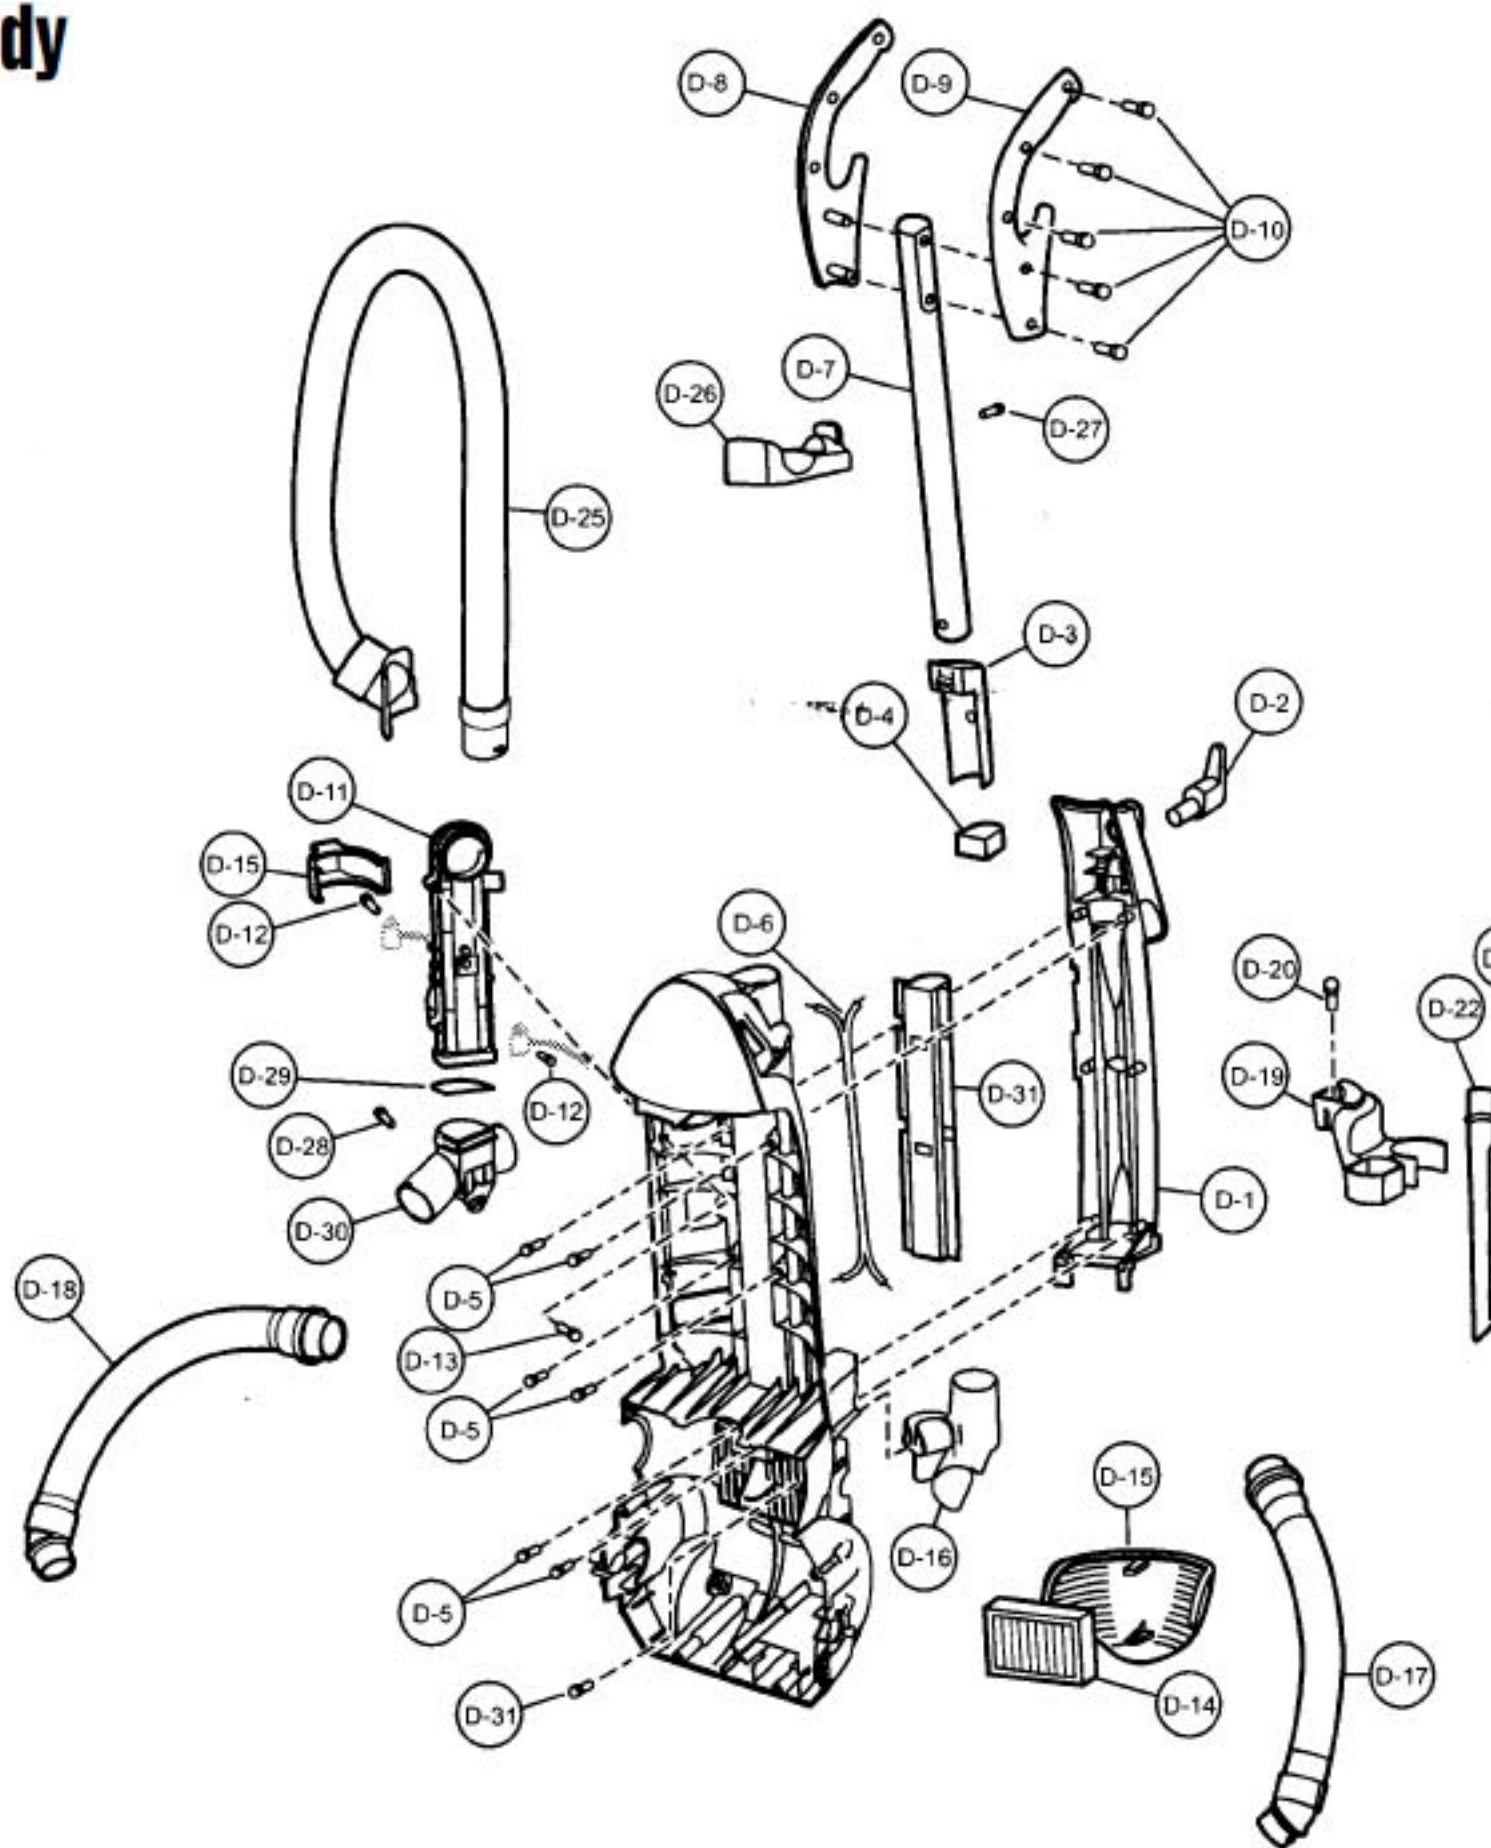

----- Manual continues below -----

PANASONIC

Models: MC-V7581

Nozzle Housing

- 1 P-10893 Nozzle housing
- 2 P-10894 Furniture guard
- 3 P-6140 screw, window
- 4 P-10895 Lower plate
- 5 P-10357 Shaft, roller
- 6 P-111284 Roller, nozzle
- 7 P-10896 Spring, lower plate
- 8 P-6140 Screw, handle release assembly
- 9 P-11167 Tensioner assembly
- 10 P-111425 Idler unit assembly
- 11 P-6140 screw, Idler unit assembly
- 12 P-11169 Flat belt
- 13 P-11170 Stretch belt
- 14 P-10899 Cover, belt
- 15 P-11172 Holder, pin
- 16 P-6140 Screw, pin holder
- 17 P-43 Belt guide
- 18 P-10886 Pulley, idler
- 19 P-10887 Pedal, bare floor
- 20 P-10888 Screw, bare floor
- 21 P-10889 Window, agitator
- 22 P-000095 Frame, handle release assembly
- 23 P-4720 Pedal, handle release assembly
- 24 P-00051 Pedal shaft, handle release assembly
- 25 P-000010 Pedal spring, handle release assembly
- 26 P-6140 Screw, lower plate
- 27 P-11173 Packing, nozzle
- 28 P-6140 Screw, tensioner assembly

Agitator Assembly

- 1 P-10890 Agitator assembly
- 2 P-10891 Bearing unit
- 3 P-0030 Washer
- 4 P-10892 Gear box
- 5 P-6140 Screw, gear box

Models: MC-V7581

Motor Housing

- 1 P-111332 Dust compartment unit
- 2 P-10602 ON/OFF switch
- 3 P-111323 Lead wire, black
- 4 P-11177 Lead wire, black with receptacle
- 5 P-0698 Cord stopper
- 6 P-6140 Screw, cord stopper
- 7 P-000623 Wire connectors

Body

1 P-111368 Handle cover
 2 P-111293 Upper storage cord hook
 3 P-111412 Hand strap

17 P-111421 Nozzle hose,
 18 P-111423 Nozzle hose,
 19 P-111374 Attachment

Models: MC-V7581

Dust Bin

1	P-11407	Dust bin
2	P-11408	cover, handle
3	P-11376	Button, release
4	P-111377	Spring, release button
5	P-10888	Screw, handle cover
6	P-11409	Knob
7	P-9907	Screw, knob
8	P-111395	Cam, knocking