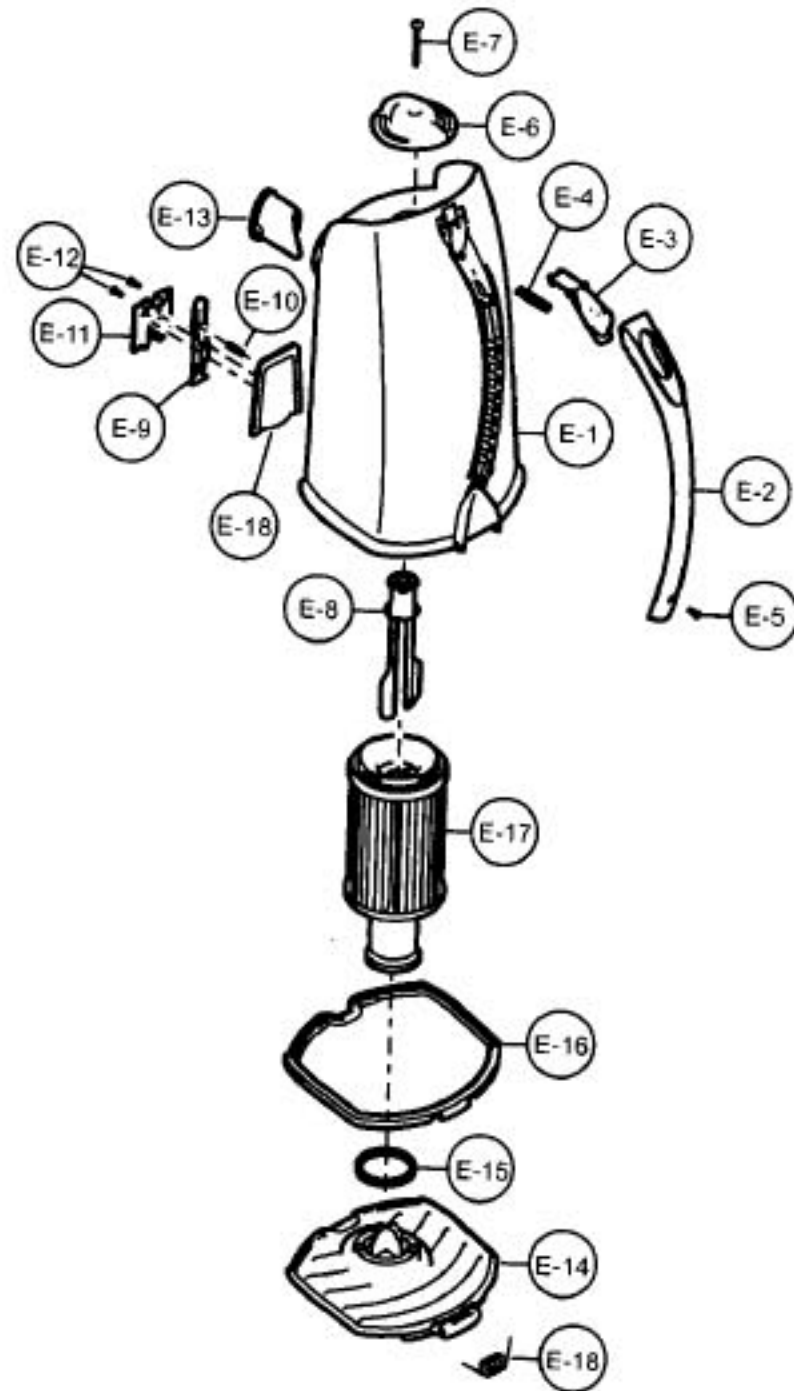

Models: MC-V7581

Dust Bin

1	P-11407	Dust bin
2	P-11408	cover, handle
3	P-11376	Button, release
4	P-111377	Spring, release button
5	P-10888	Screw, handle cover
6	P-11409	Knob
7	P-9907	Screw, knob
8	P-111395	Cam, knocking
9	P-111378	Latch, arm
10	P-111379	Spring, latch arm
11	P-111380	Cover latch
12	P-00086	Screws, latch cover
13	P-111424	Guide, air outlet
14	P-111381	Lid, dust bin
15	P-111382	Seal, filter
16	P-111383	Seal, dust bin lid
17	P-111384	Filter
18	P-111385	Spring, lid