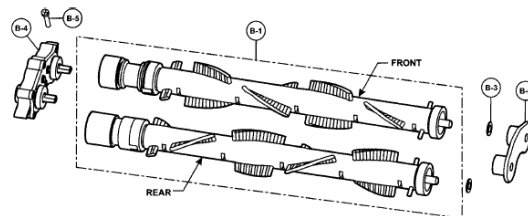

[Find Your PANASONIC Vacuum Cleaner Parts - Select From 605 Models](#)

----- Manual continues below -----