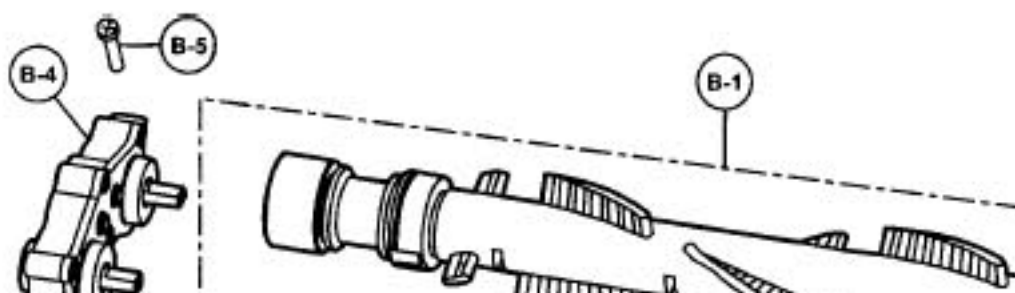

Agitator Assembly

- 1 ..... P-10890 ..... Agitator assembly
- 2 ..... P-10891 ..... Bearing unit
- 3 ..... P-0030 ..... Washer
- 4 ..... P-10892 ..... Gear box
- 5 ..... P-6140 ..... Screw, gear box