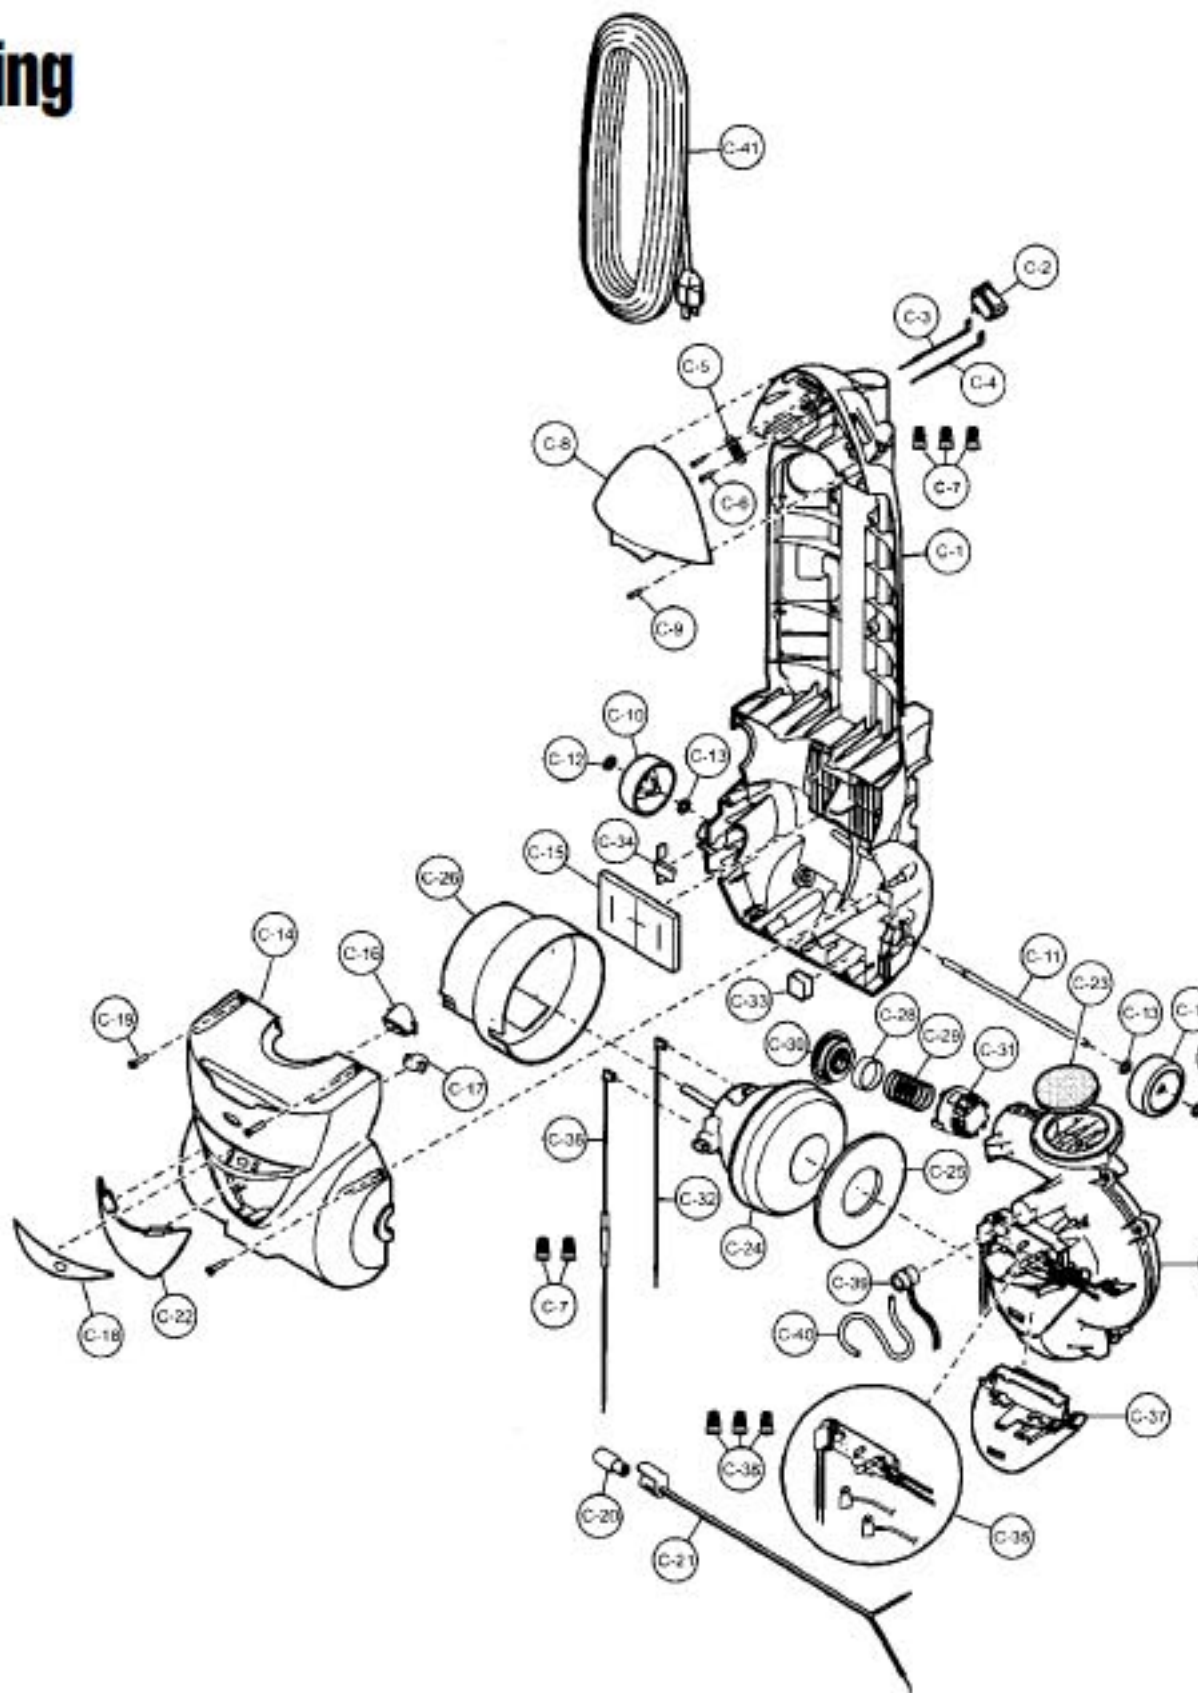

----- Manual continues below -----

PANASONIC

Models: MC-V7581

Nozzle Housing

- 1 P-10893 Nozzle housing
- 2 P-10894 Furniture guard
- 3 P-6140 screw, window
- 4 P-10895 Lower plate
- 5 P-10357 Shaft, roller
- 6 P-111284 Roller, nozzle
- 7 P-10896 Spring, lower plate
- 8 P-6140 Screw, handle release assembly
- 9 P-11167 Tensioner assembly
- 10 P-111425 Idler unit assembly
- 11 P-6140 screw, Idler unit assembly
- 12 P-11169 Flat belt
- 13 P-11170 Stretch belt
- 14 P-10899 Cover, belt
- 15 P-11172 Holder, pin
- 16 P-6140 Screw, pin holder
- 17 P-43 Belt guide
- 18 P-10886 Pulley, idler
- 19 P-10887 Pedal, bare floor
- 20 P-10888 Screw, bare floor
- 21 P-10889 Window, agitator
- 22 P-000095 Frame, handle release assembly
- 23 P-4720 Pedal, handle release assembly
- 24 P-00051 Pedal shaft, handle release assembly
- 25 P-000010 Pedal spring, handle release assembly
- 26 P-6140 Screw, lower plate
- 27 P-11173 Packing, nozzle
- 28 P-6140 Screw, tensioner assembly

Agitator Assembly

- 1 P-10890 Agitator assembly
- 2 P-10891 Bearing unit
- 3 P-0030 Washer
- 4 P-10892 Gear box
- 5 P-6140 Screw, gear box

Models: MC-V7581

Motor Housing

- 1 P-111332 Dust compartment unit
- 2 P-10602 ON/OFF switch
- 3 P-111323 Lead wire, black
- 4 P-11177 Lead wire, black with receptacle
- 5 P-0698 Cord stopper
- 6 P-6140 Screw, cord stopper
- 7 P-000623 Wire connectors

Body

1 P-111368 Handle cover
 2 P-111293 Upper storage cord hook
 3 P-111412 Hand strap

17 P-111421 Nozzle hose,
 18 P-111423 Nozzle hose,
 19 P-111374 Attachment

Models: MC-V7581

Dust Bin

1	P-11407	Dust bin
2	P-11408	cover, handle
3	P-11376	Button, release
4	P-111377	Spring, release button
5	P-10888	Screw, handle cover
6	P-11409	Knob
7	P-9907	Screw, knob
8	P-111395	Cam, knocking