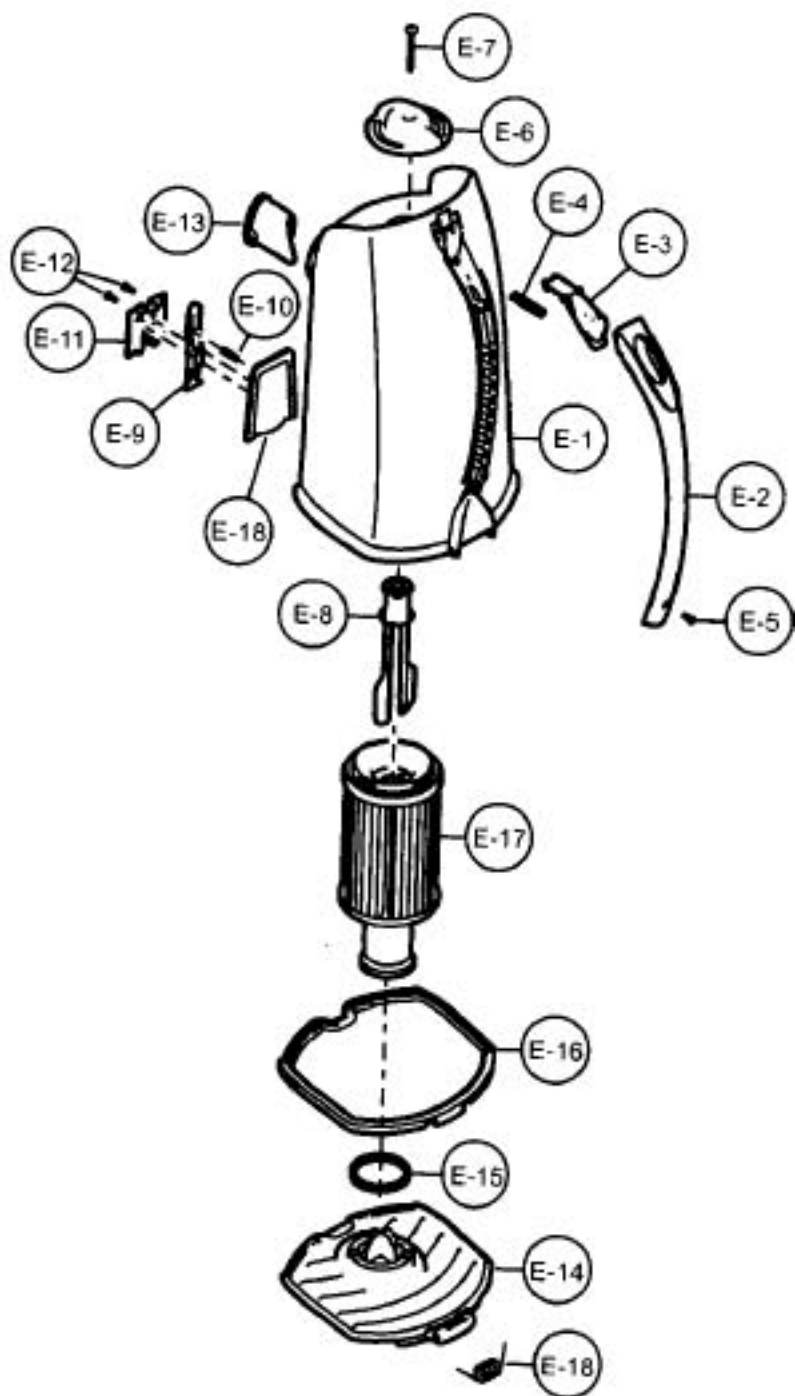

----- Manual continues below -----

PANASONIC

Models: MC-V7581

Nozzle Housing

- 1 P-10893 Nozzle housing
- 2 P-10894 Furniture guard
- 3 P-6140 screw, window
- 4 P-10895 Lower plate
- 5 P-10357 Shaft, roller
- 6 P-111284 Roller, nozzle
- 7 P-10896 Spring, lower plate
- 8 P-6140 Screw, handle release assembly
- 9 P-11167 Tensioner assembly
- 10 P-111425 Idler unit assembly
- 11 P-6140 screw, Idler unit assembly
- 12 P-11169 Flat belt
- 13 P-11170 Stretch belt
- 14 P-10899 Cover, belt
- 15 P-11172 Holder, pin
- 16 P-6140 Screw, pin holder
- 17 P-43 Belt guide
- 18 P-10886 Pulley, idler
- 19 P-10887 Pedal, bare floor
- 20 P-10888 Screw, bare floor
- 21 P-10889 Window, agitator
- 22 P-000095 Frame, handle release assembly
- 23 P-4720 Pedal, handle release assembly
- 24 P-00051 Pedal shaft, handle release assembly
- 25 P-000010 Pedal spring, handle release assembly
- 26 P-6140 Screw, lower plate
- 27 P-11173 Packing, nozzle
- 28 P-6140 Screw, tensioner assembly

Body

1 P-111368 Handle cover
 2 P-111293 Upper storage cord hook
 3 P-111412 Hand strap

17 P-111421 Nozzle hose,
 18 P-111423 Nozzle hose,
 19 P-111374 Attachment

Models: MC-V7581

Dust Bin

1	P-11407	Dust bin
2	P-11408	cover, handle
3	P-11376	Button, release
4	P-111377	Spring, release button
5	P-10888	Screw, handle cover
6	P-11409	Knob
7	P-9907	Screw, knob
8	P-111395	Cam, knocking