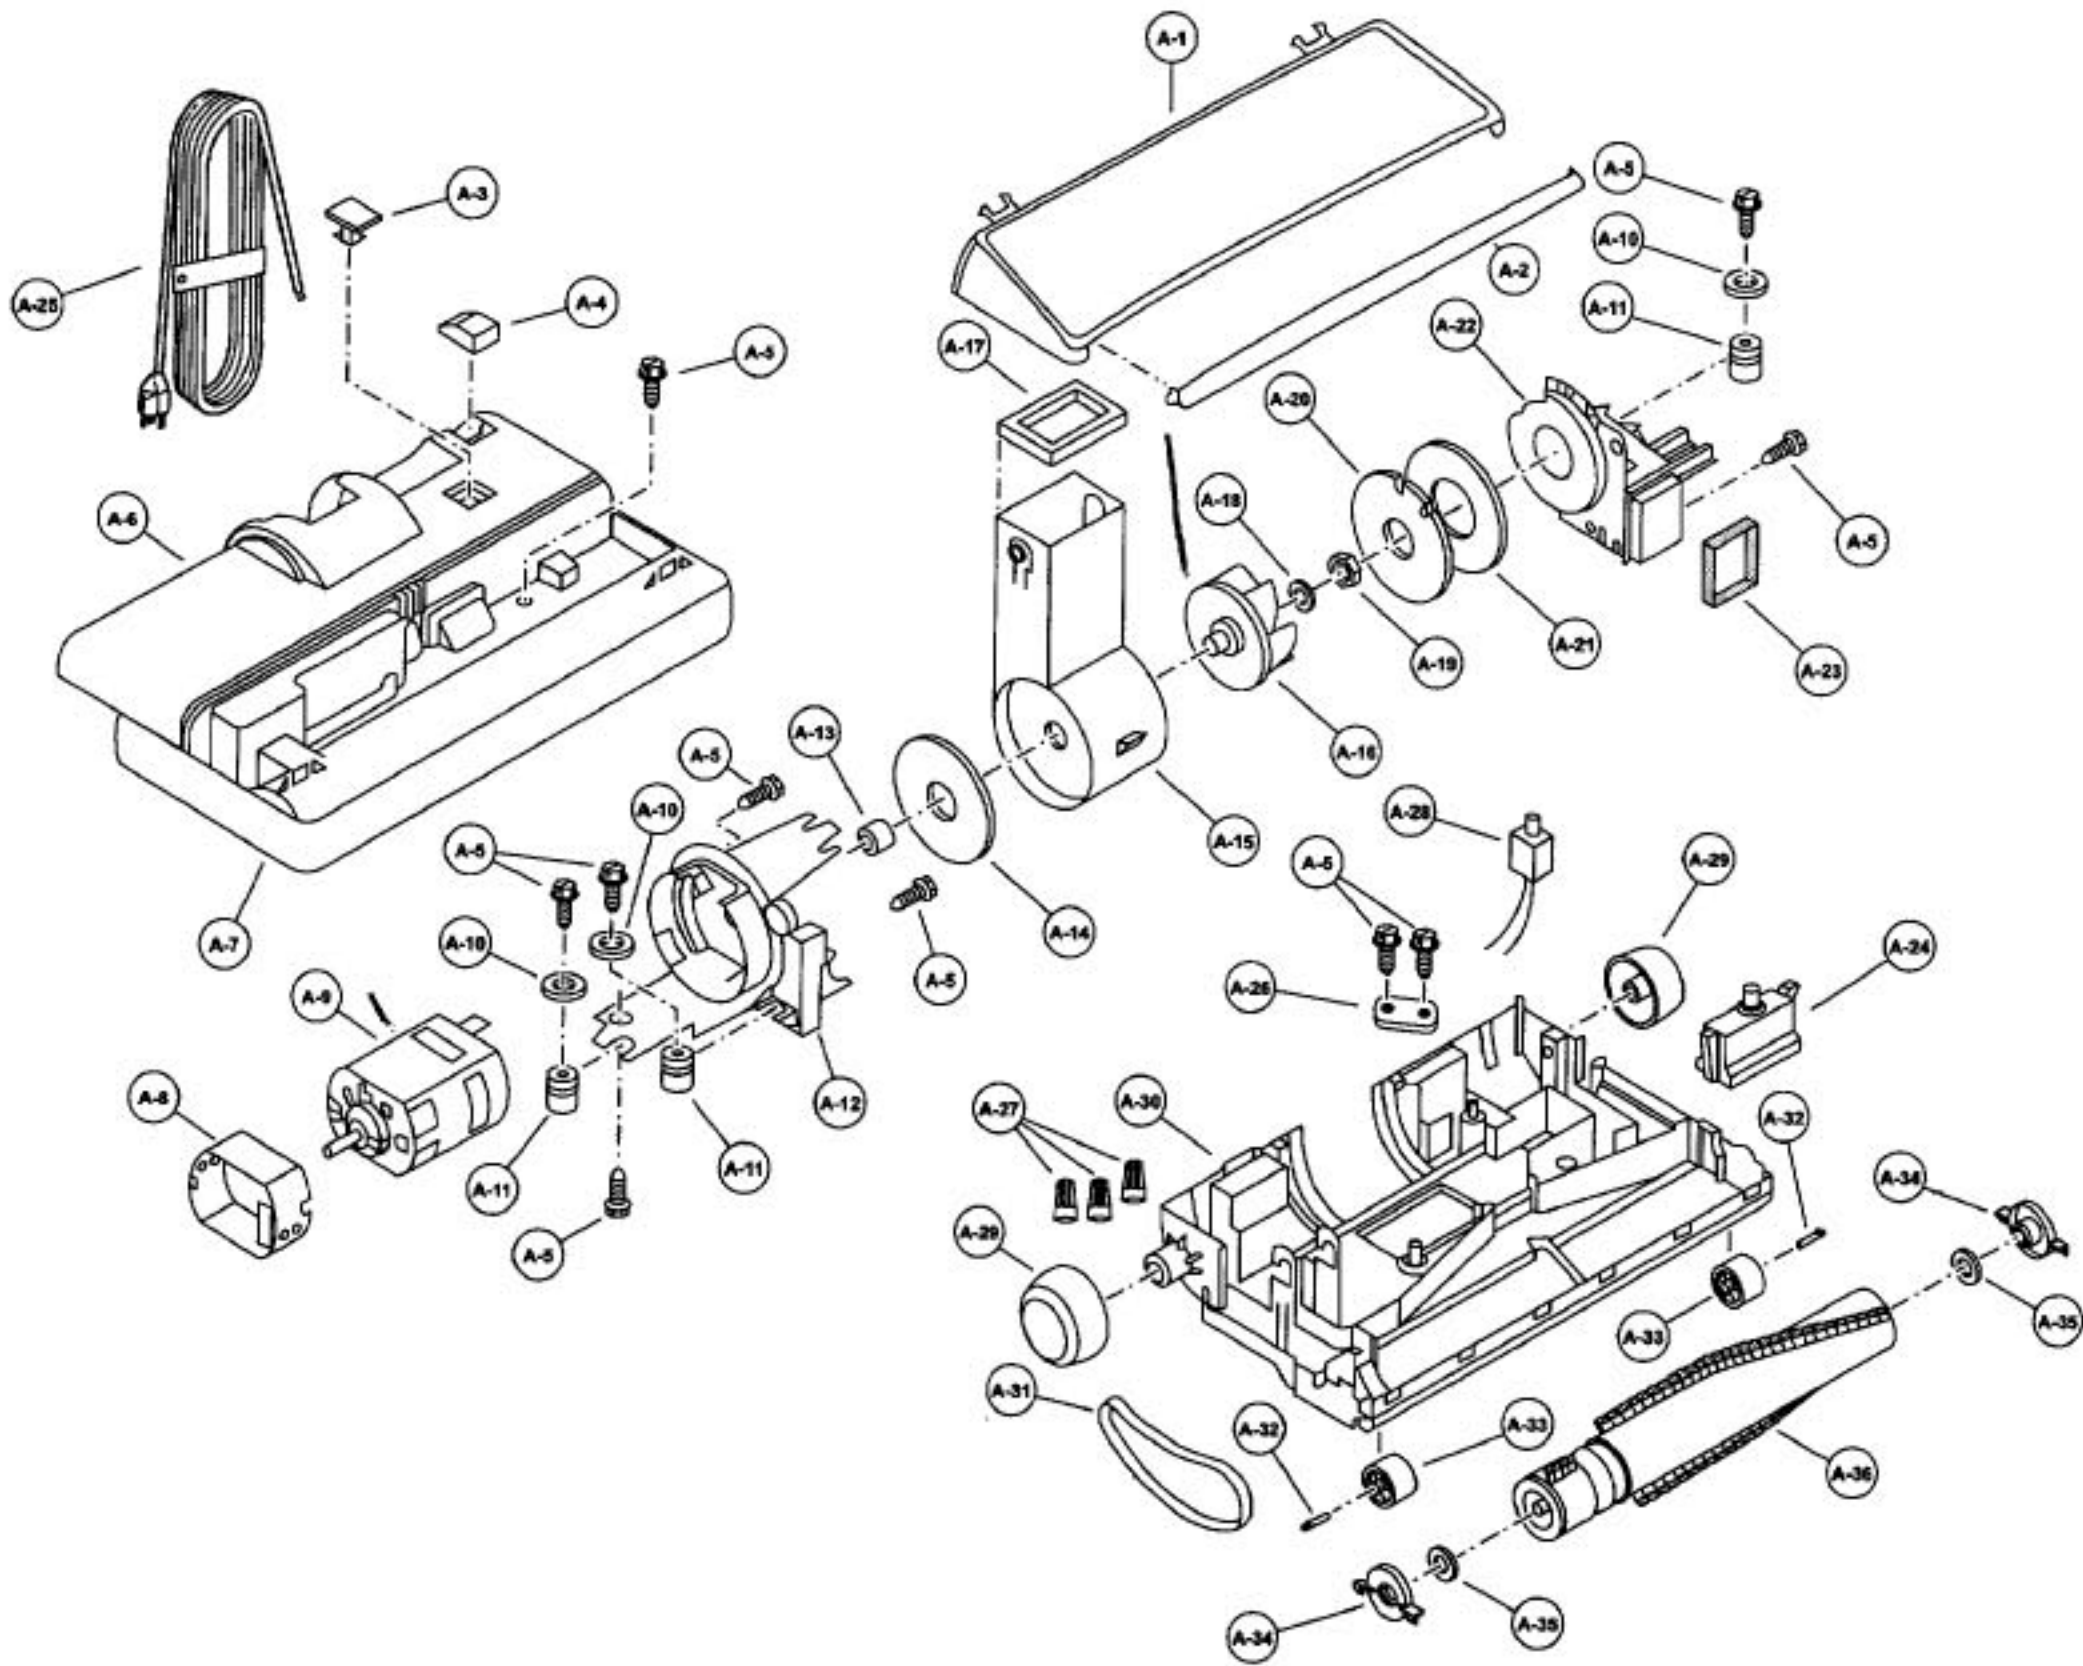

## Nozzle Housing

- 1 ..... P-10564 ..... Nozzle Cover, front
- 2 ..... P-10565 ..... Insert, nozzle cover
- 3 ..... P-10566 ..... Button, on/off switch
- 4 ..... P-10567 ..... Button, overload protector
- 5 ..... P-000342 ..... Screw
- 6 ..... P-10568 ..... Nozzle Cover, main
- 7 ..... P-10569 ..... Furniture Guard
- 8 ..... P-10570 ..... Shroud, motor
- 9 ..... P-10571 ..... Motor
- 10 ..... P-10572 ..... Washer
- 11 ..... P-10573 ..... Grommet, rubber
- 12 ..... P-10574 ..... Motor Mount
- 13 ..... P-10575 ..... Seal, motor shaft

- 14 ..... P-10576 ..... Seal A, swivel
- 15 ..... P-10577 ..... Swivel
- 16 ..... P-10578 ..... Impeller
- 17 ..... P-10579 ..... Packing, air outlet
- 18 ..... P-10580 ..... Washer, impeller
- 19 ..... P-10581 ..... Nut, impeller
- 20 ..... P-10582 ..... Plate, swivel
- 21 ..... P-10583 ..... Seal B, swivel
- 22 ..... P-10584 ..... Elbow, air intake
- 23 ..... P-10585 ..... Gasket, air intake elbow
- 24 ..... P-10586 ..... Overload Protector
- 25 ..... P-10587 ..... Power Cord
- 26 ..... P-62001 ..... Retainer, power cord

- 27 ..... P-000623 ..... Wire Connector
- 28 ..... P-10588 ..... On/Off Switch
- 29 ..... P-10584 ..... Wheel, rear
- 30 ..... P-10590 ..... Nozzle Base
- 31 ..... P-MCV10B ..... Belt, sold each
- 32 ..... P-10357 ..... Axle Shaft
- 33 ..... P-10591 ..... Wheel, front
- 34 ..... P-000361 ..... End Cap, agitator
- 35 ..... P-0030 ..... Washer, agitator
- 36 ..... P-10592 ..... Agitator