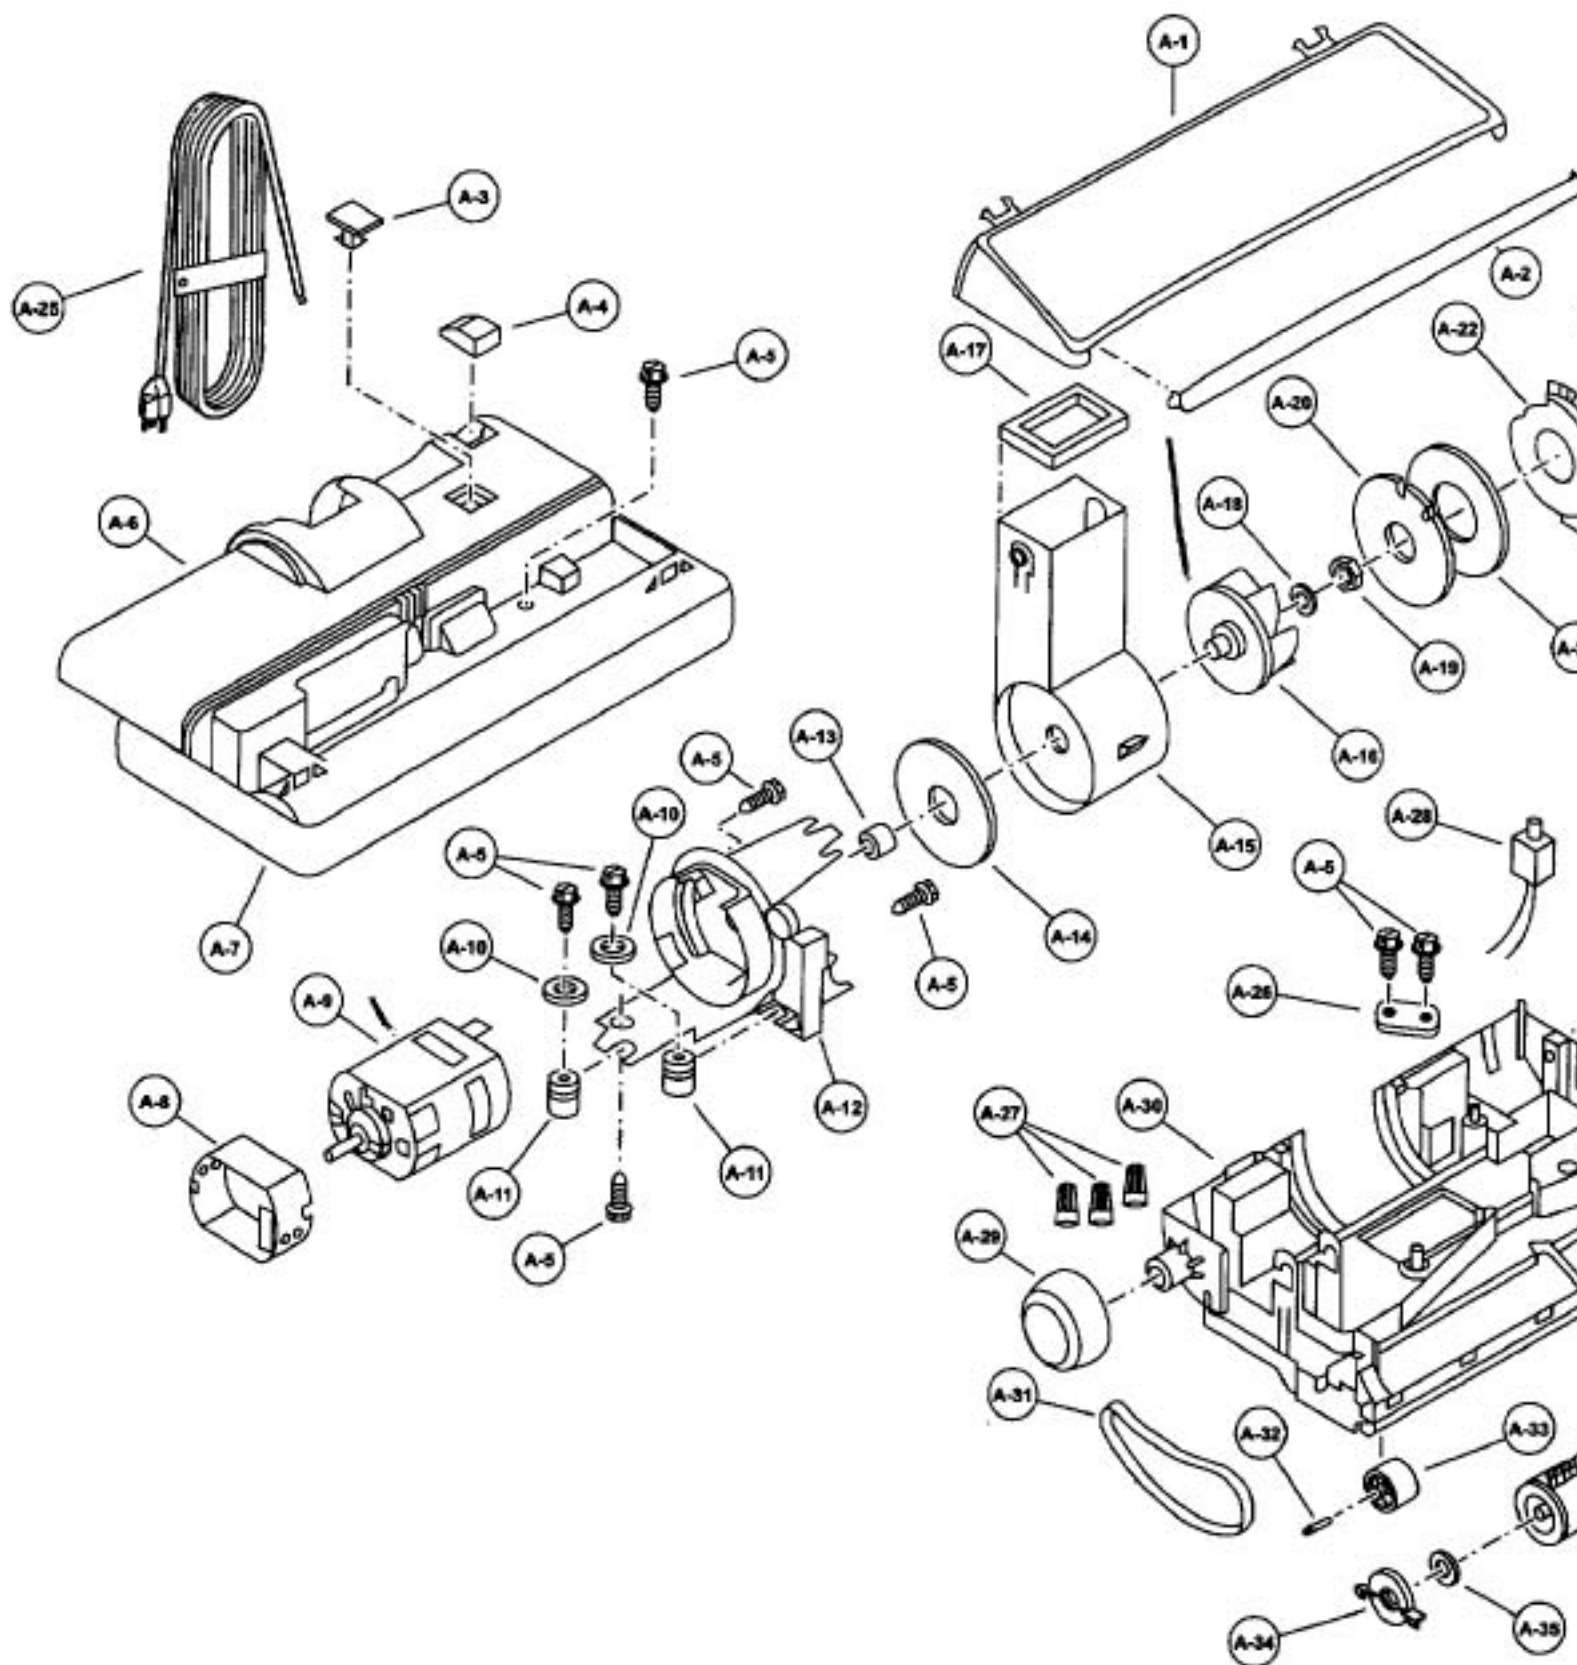

This Owner's Manual is provided and hosted by [Appliance Factory Parts](#).

PANASONIC V100 Owner's Manual

[Shop genuine replacement parts for PANASONIC V100](#)

Nozzle Housing

[Find Your PANASONIC Vacuum Cleaner Parts - Select From 605 Models](#)

----- Manual continues below -----

PANASONIC

Models: MC-V100

Nozzle Housing

PANASONIC

Models: MC-V100

Handle, Bag Cover & Dust Bag