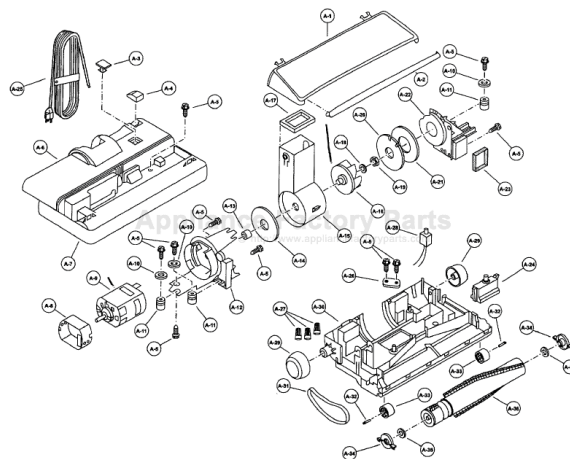

This Owner's Manual is provided and hosted by [Appliance Factory Parts](#).

PANASONIC V100 Owner's Manual

[Shop genuine replacement parts for PANASONIC V100](#)

Nozzle Housing

[Find Your PANASONIC Vacuum Cleaner Parts - Select From 605 Models](#)

----- Manual continues below -----

PANASONIC

Models: MC-V100

Nozzle Housing

PANASONIC

Models: MC-V100

Handle, Bag Cover & Dust Bag