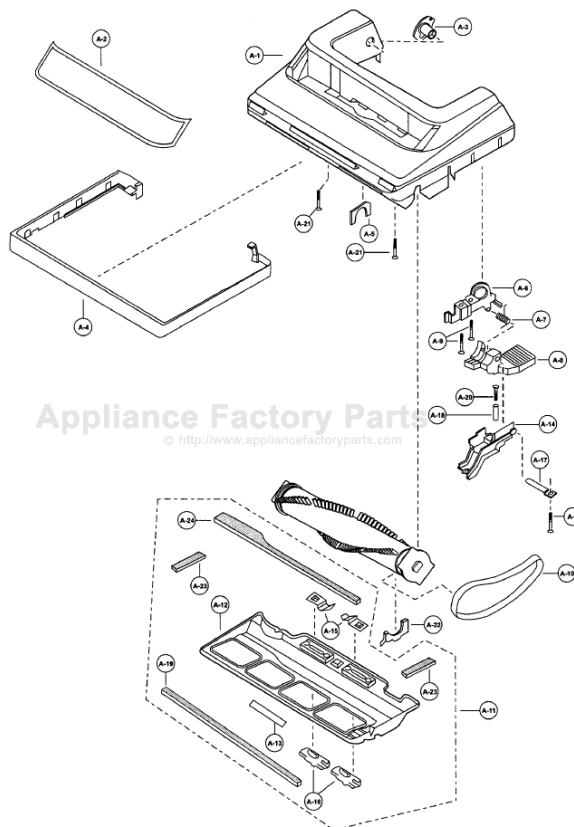

[Find Your PANASONIC Vacuum Cleaner Parts - Select From 605 Models](#)

----- Manual continues below -----