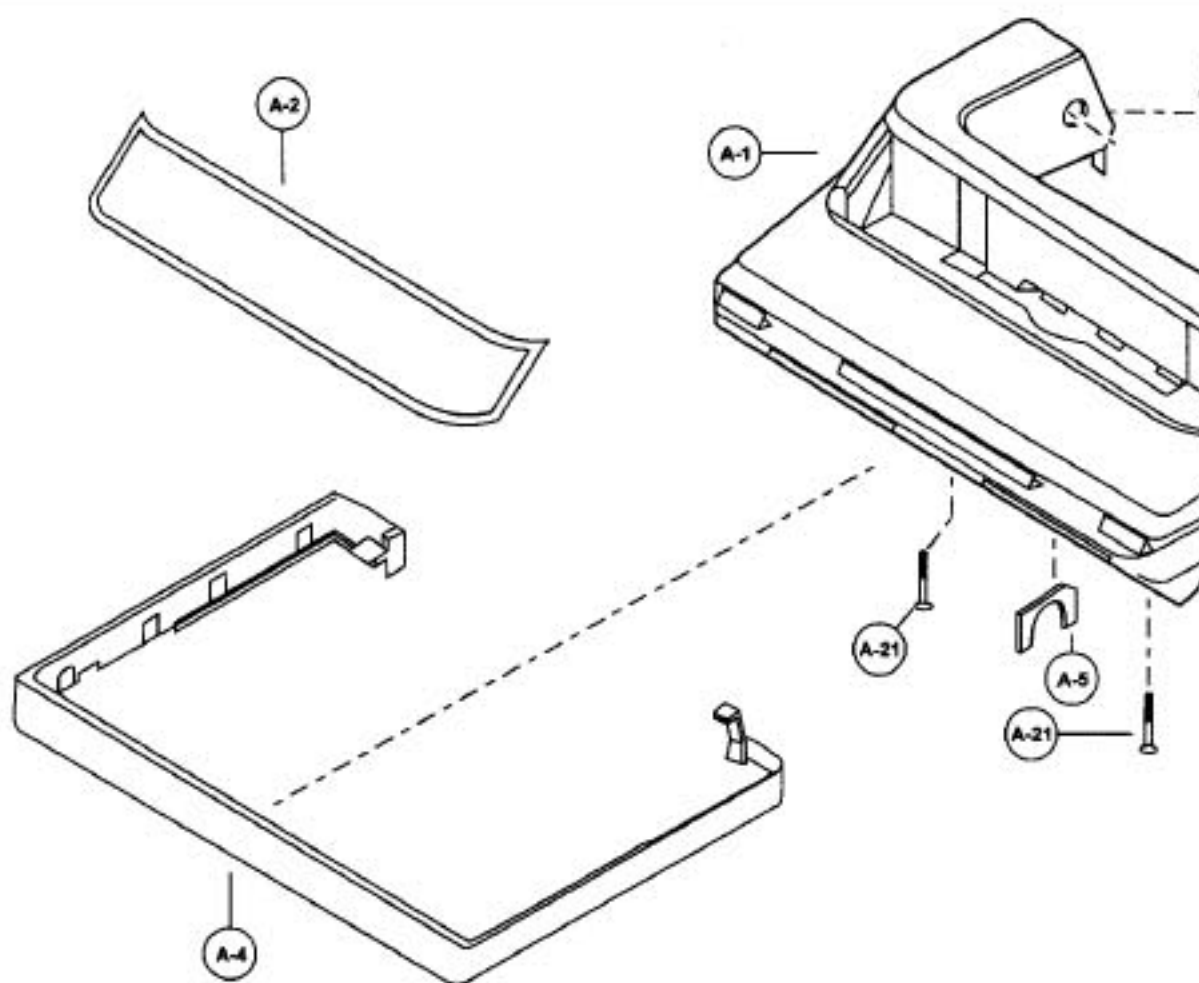

----- Manual continues below -----

PANASONIC

Models: MC-V110

- | | | |
|---------|----------|-----------------|
| 1..... | P-10568 | Nozzle Housing |
| 2..... | P-10811 | Window |
| 3..... | P-2500 | Shaft, plastic |
| 4..... | P-000274 | Furniture Guard |
| 5..... | P-81 | Packing, nozzle |
| 6..... | P-000095 | Frame |
| 7..... | P-000010 | Spring, pedal |
| 8..... | P-4720 | Pedal |
| 9..... | P-6140 | Screw, frame |
| 10..... | P-V270B | Belt, UB8, 2 pk |