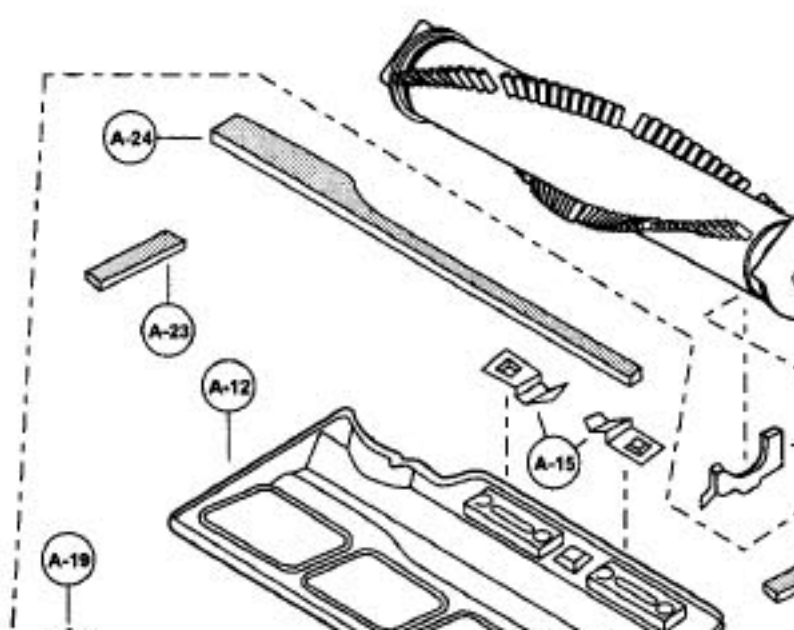

----- Manual continues below -----

PANASONIC

Models: MC-V110

- | | | |
|---------|----------|-----------------|
| 1..... | P-10568 | Nozzle Housing |
| 2..... | P-10811 | Window |
| 3..... | P-2500 | Shaft, plastic |
| 4..... | P-000274 | Furniture Guard |
| 5..... | P-81 | Packing, nozzle |
| 6..... | P-000095 | Frame |
| 7..... | P-000010 | Spring, pedal |
| 8..... | P-4720 | Pedal |
| 9..... | P-6140 | Screw, frame |
| 10..... | P-V270B | Belt, UB8, 2 pk |