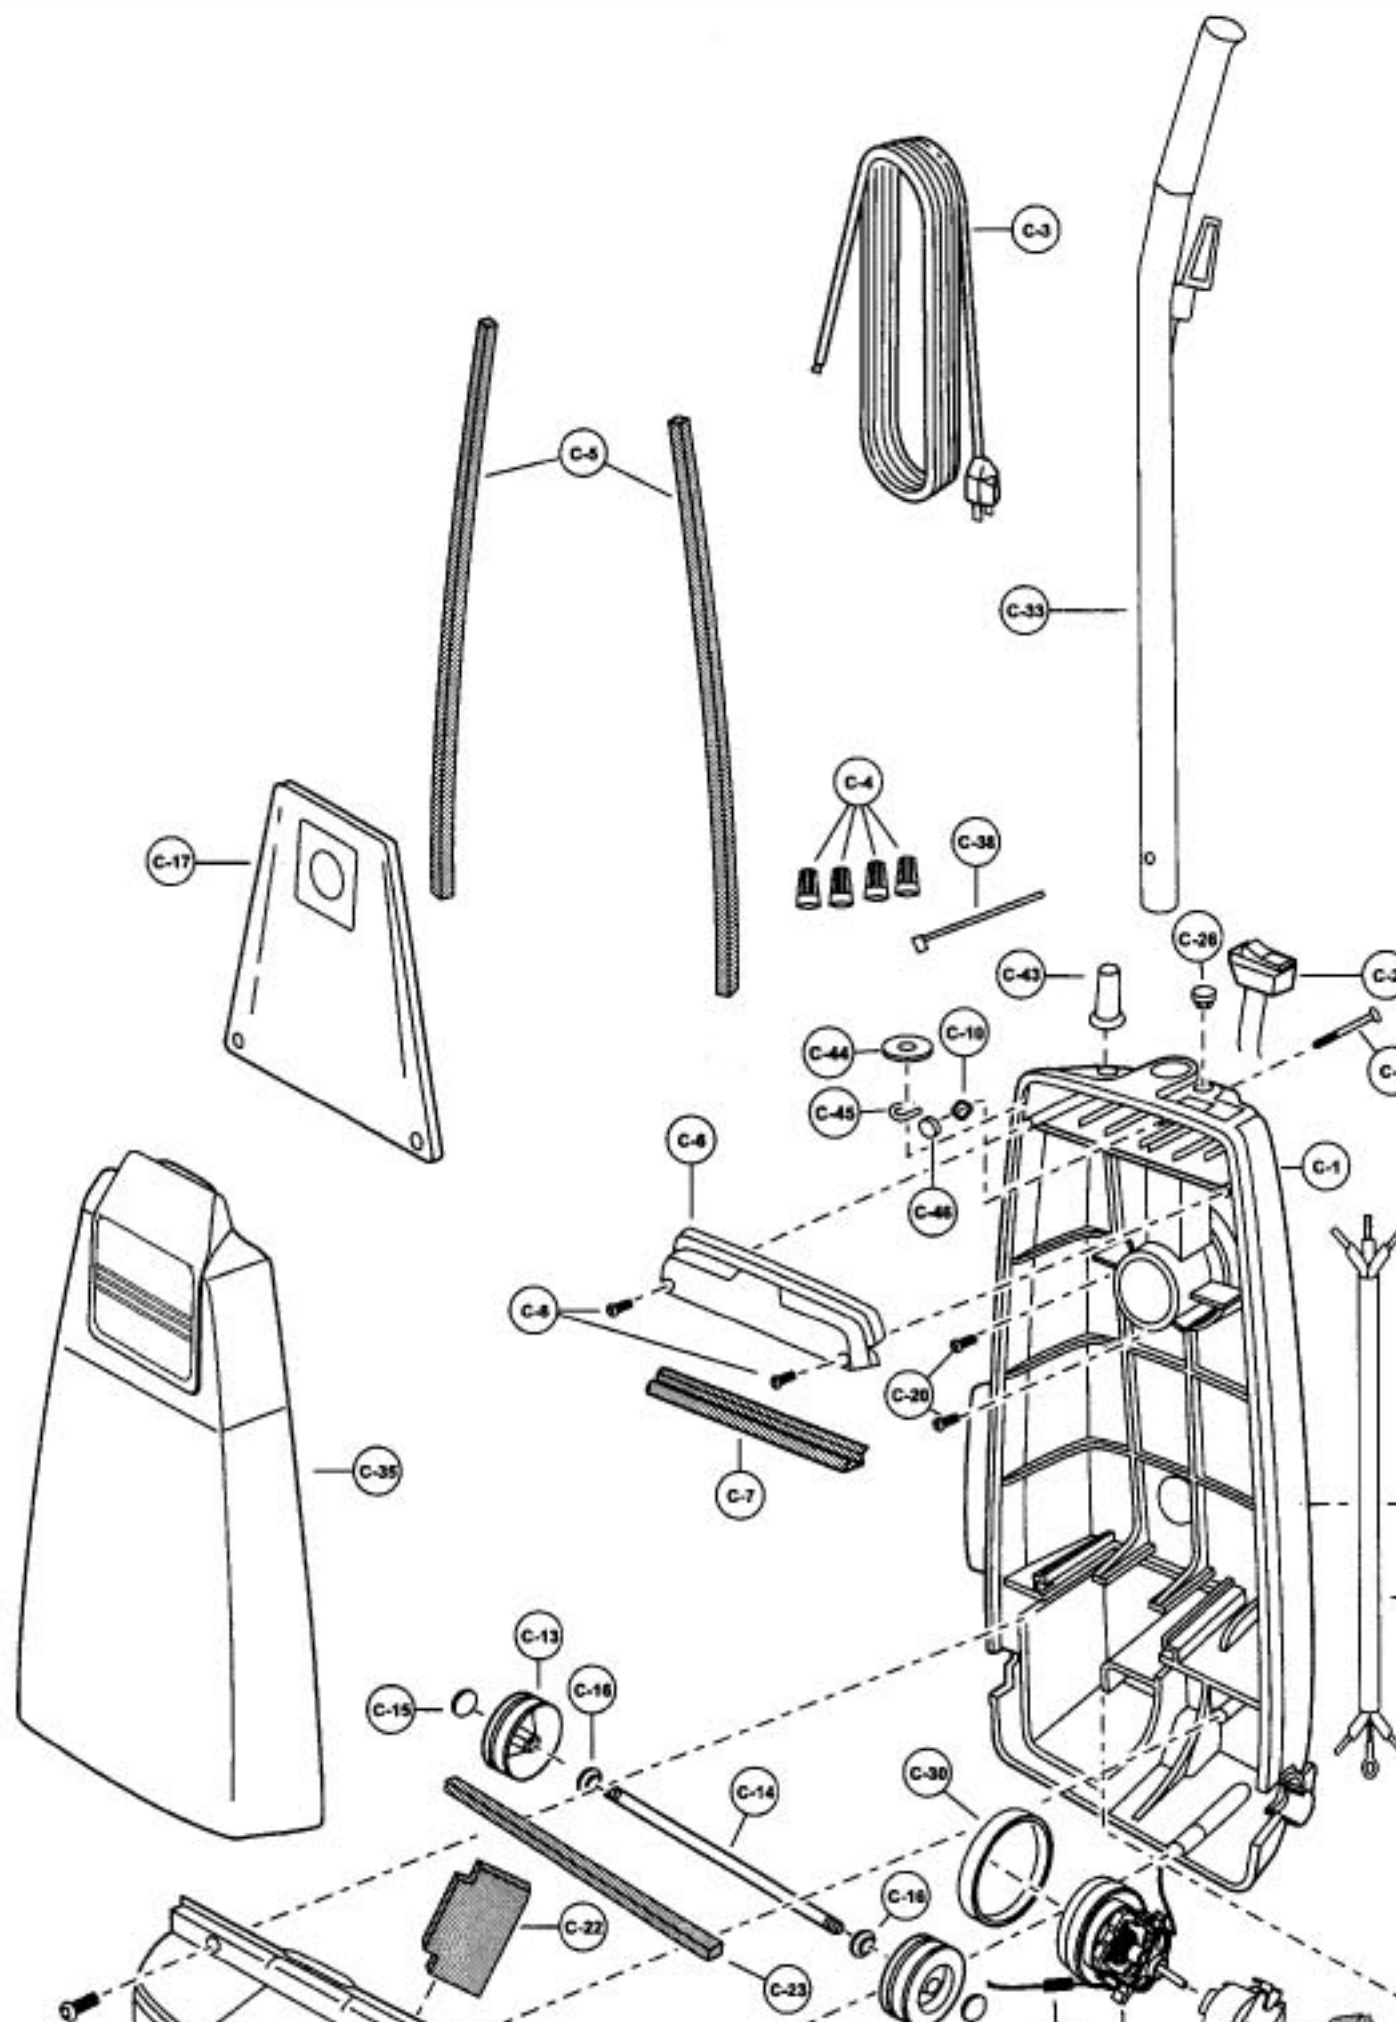

PANASONIC

Models: MC-V110