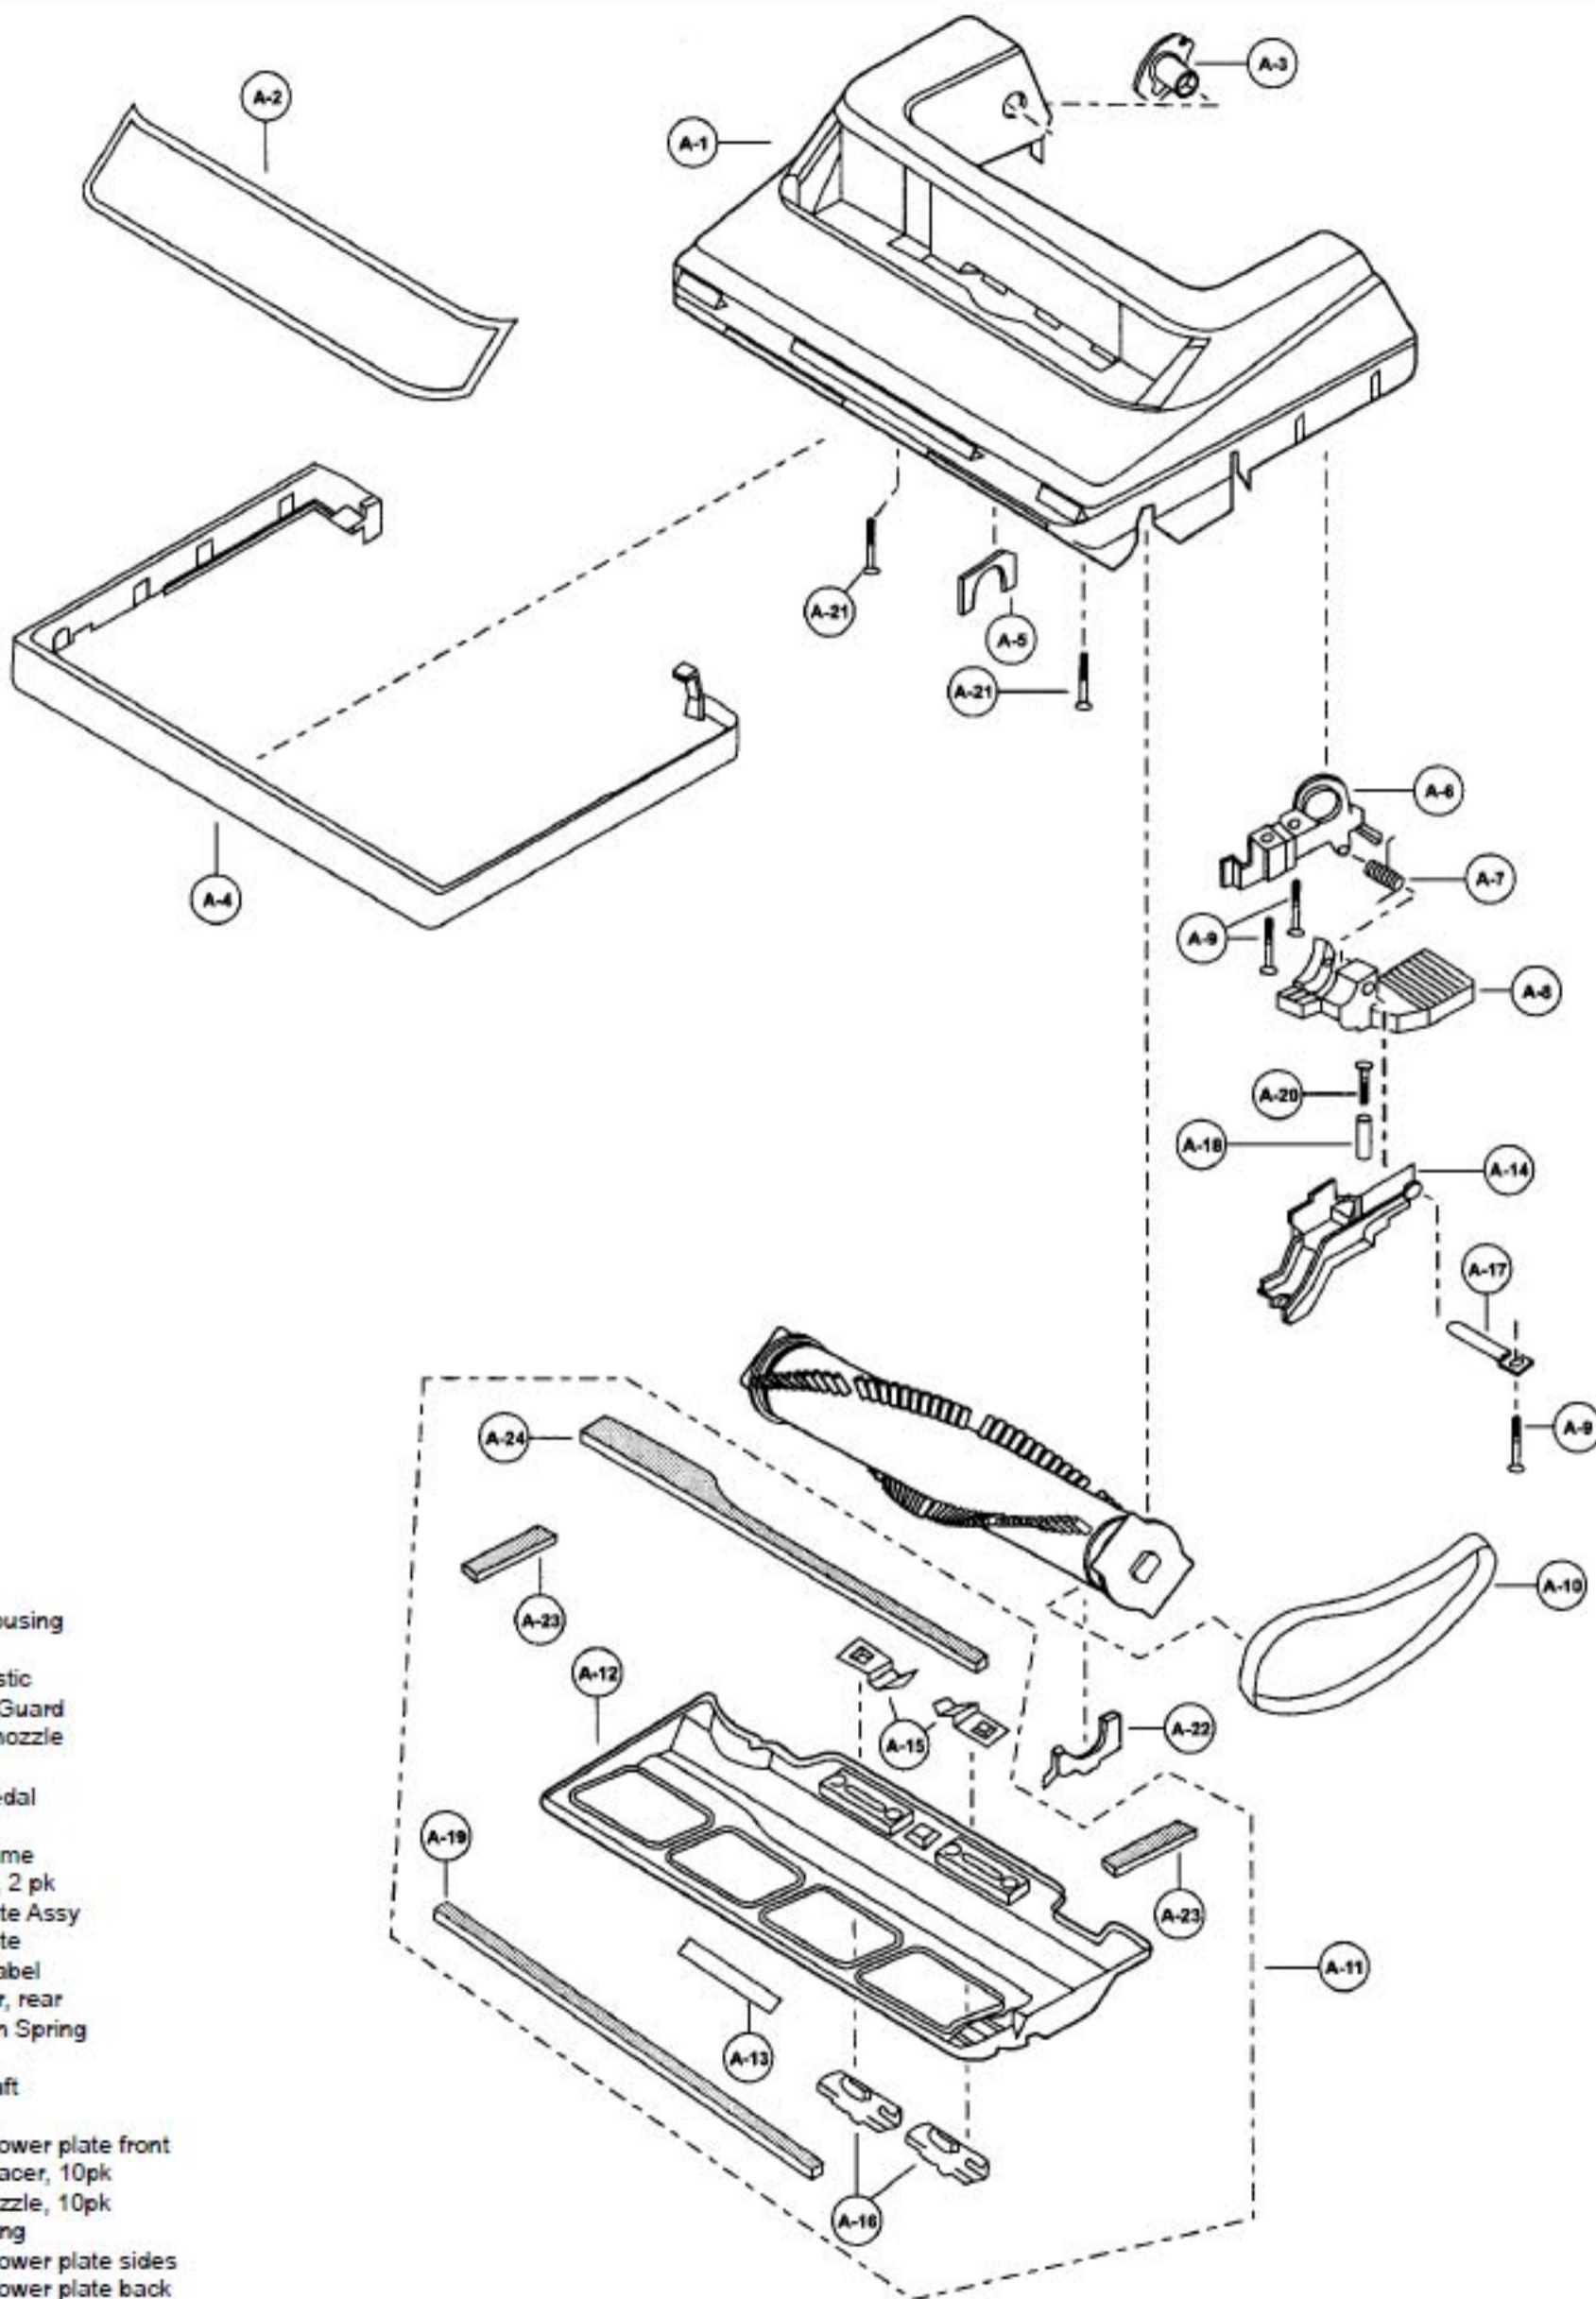

Models: MC-V110

- | | | |
|---------|----------|----------------------------|
| 1..... | P-10568 | Nozzle Housing |
| 2..... | P-10811 | Window |
| 3..... | P-2500 | Shaft, plastic |
| 4..... | P-000274 | Furniture Guard |
| 5..... | P-81 | Packing, nozzle |
| 6..... | P-000095 | Frame |
| 7..... | P-000010 | Spring, pedal |
| 8..... | P-4720 | Pedal |
| 9..... | P-6140 | Screw, frame |
| 10..... | P-V270B | Belt, UB8, 2 pk |
| 11..... | P-10370 | Lower Plate Assy |
| 12..... | P-10371 | Lower Plate |
| 13..... | P-9826 | Warning label |
| 14..... | P-1124 | Belt Cover, rear |
| 15..... | P-9846 | Stop Latch Spring |
| 16..... | P-2751 | Latch |
| 17..... | P-00051 | Pedal Shaft |
| 18..... | P-7411 | Spacer |
| 19..... | P-10373 | Packing, lower plate front |
| 20..... | P-10812 | Screw, spacer, 10pk |
| 21..... | P-83 | Screw, nozzle, 10pk |
| 22..... | P-8220 | Felt Packing |
| 23..... | P-392 | Packing, lower plate sides |
| 24..... | P-742 | Packing, lower plate back |