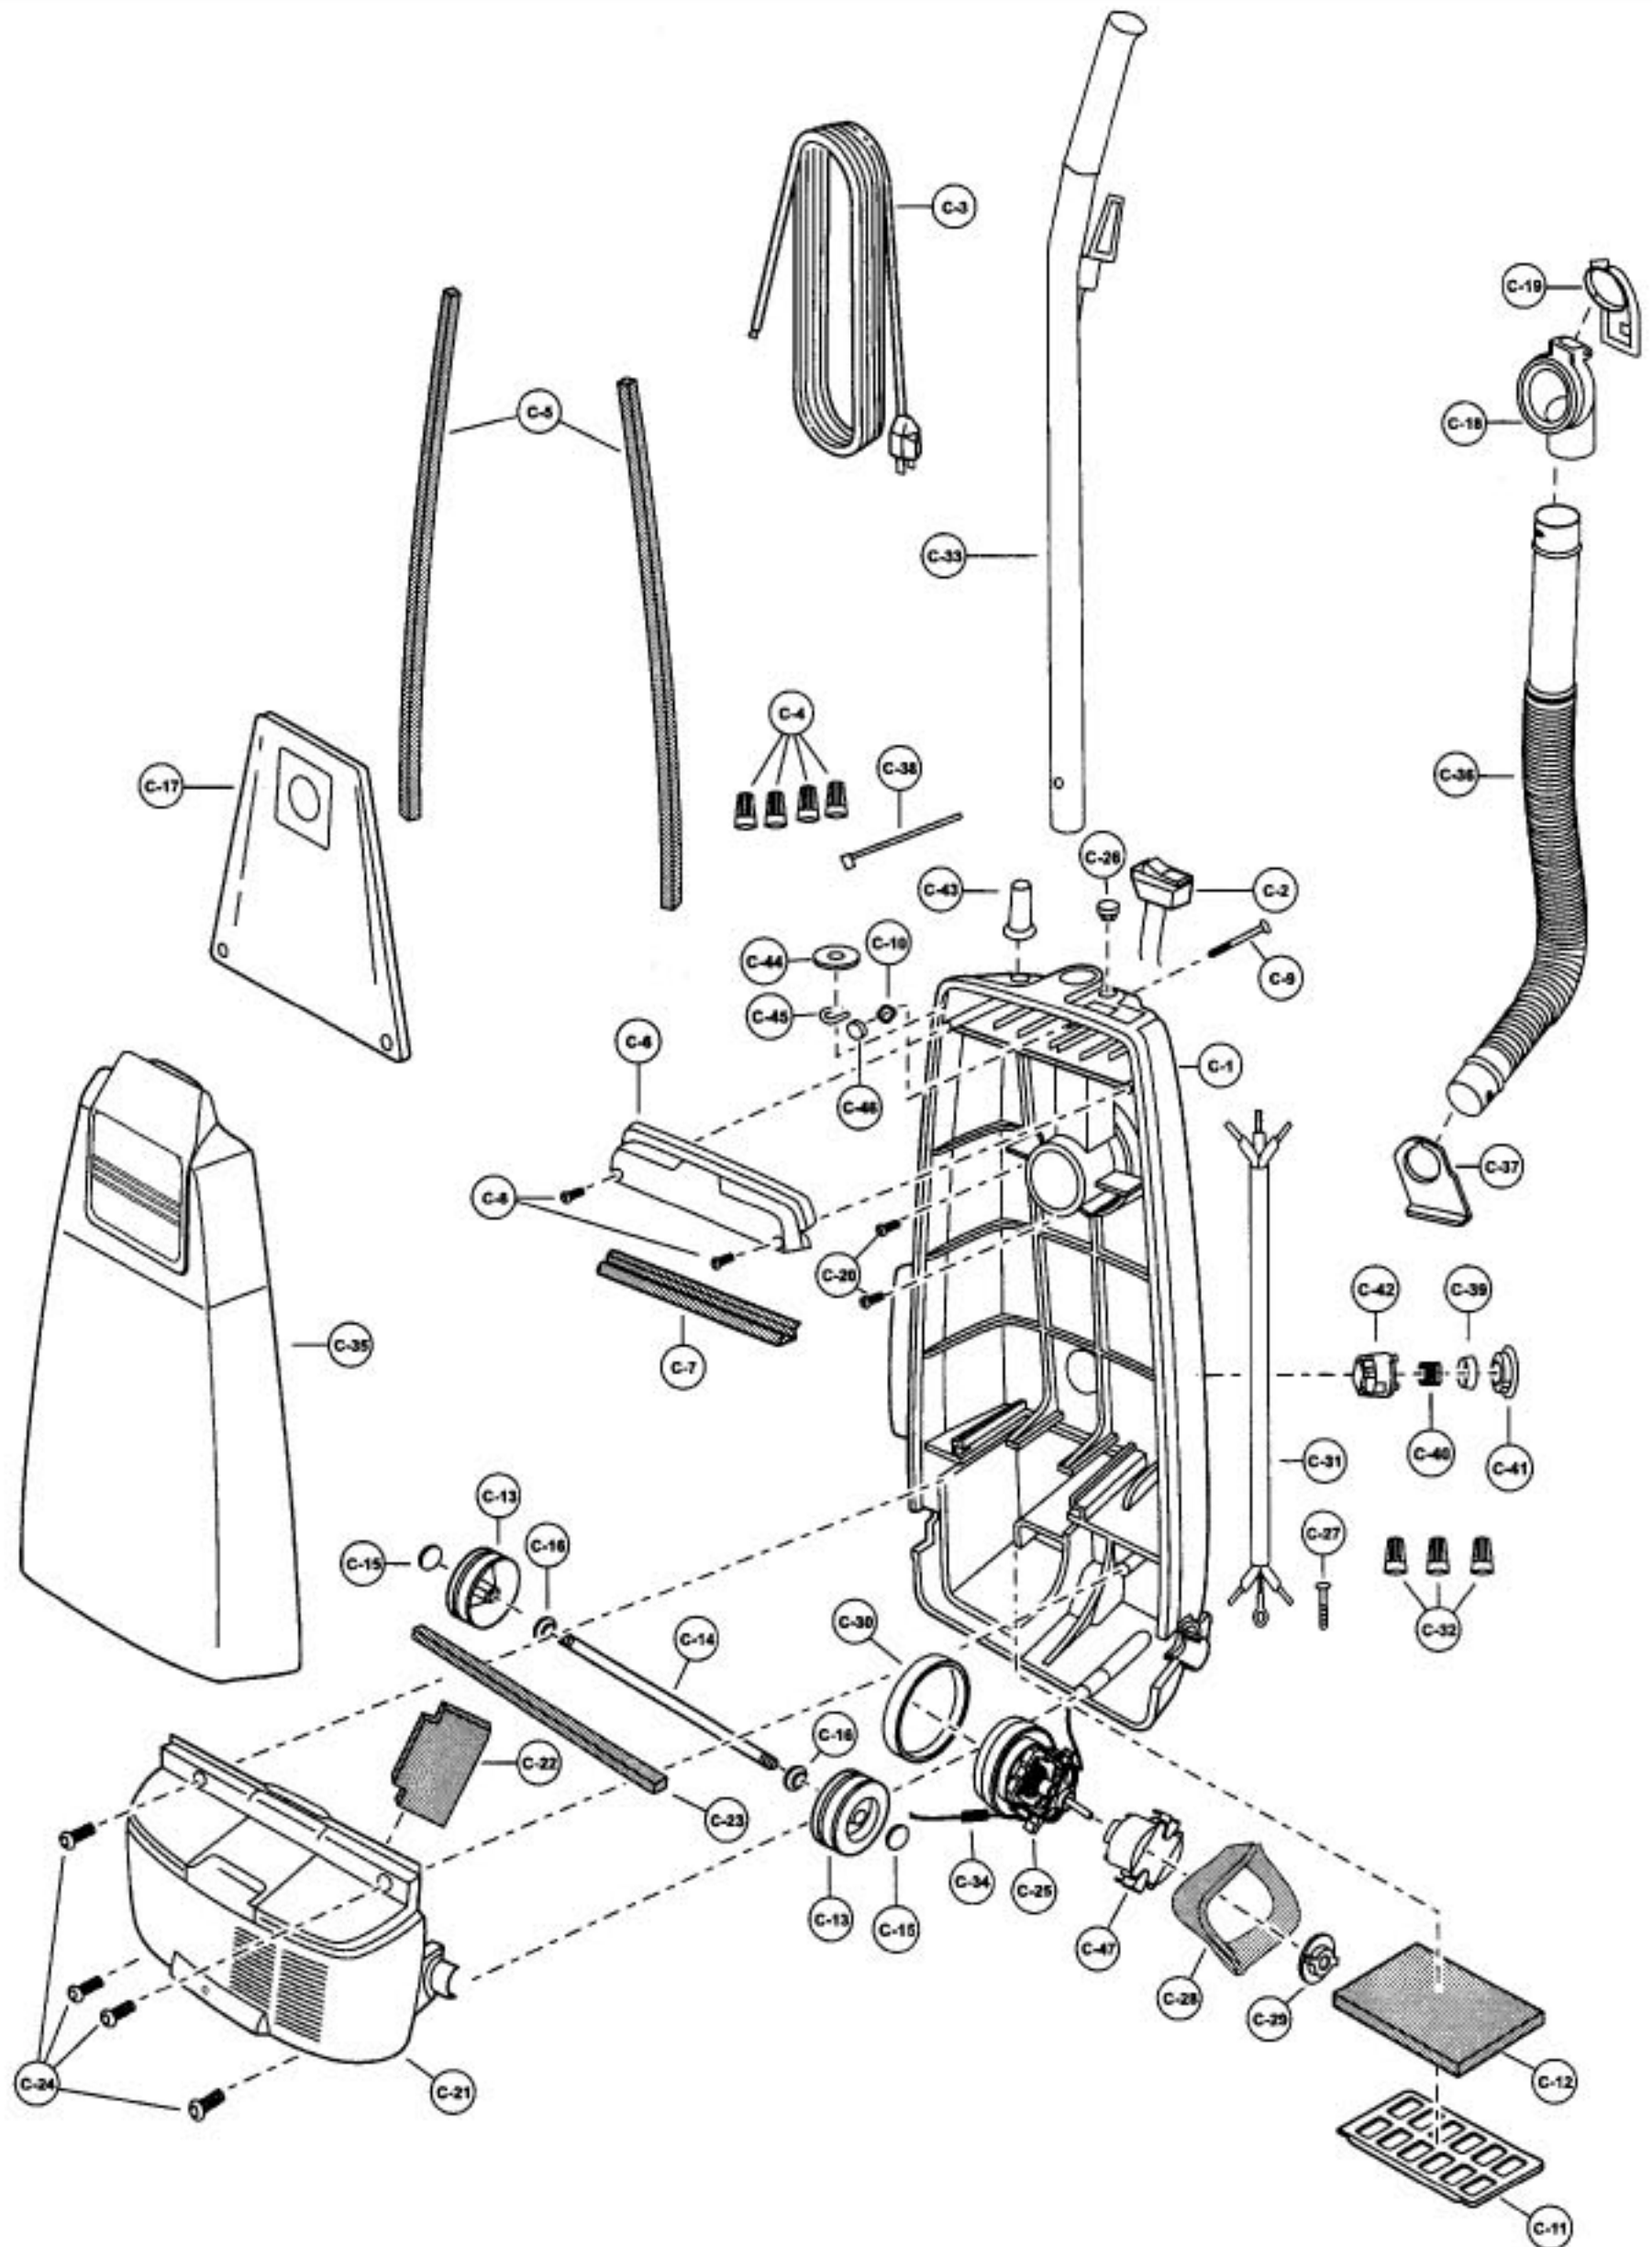

Models: MC-V110