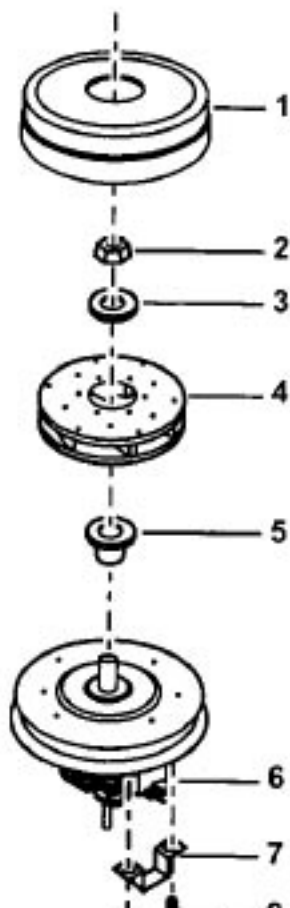

----- Manual continues below -----

PANASONIC

Models: MC-V120

PANASONIC

Models: MC-V120

1.....	P-10814	Dust compartment unit
2.....	P-10451	On/Off switch
3.....	P-10804	Power cord
4.....	P-000623	Wire connector
5.....	P-660106	Packing, dust container
6.....	P-10452	Switch cover
7.....	P-73006	Packing, switch cover
8.....	P-000132	Screw, switch cover
9.....	P-7301	Handle screw
10.....	P-2117	Nut, handle screw
11.....	P-3200	Filter supporter
12.....	P-375	Secondary filter
	P-9994	Secondary Filter, HEPA
13.....	P-111483	Wheel
14.....	P-10968	Shaft, wheel
15.....	P-74009	Stopper, wheel
16.....	P-6115	Washer, wheel
17.....	P-111387	Dust bag, type U6
18.....	P-000625	Suction inlet
19.....	P-111484	Cover, suction inlet
20.....	P-000132	Screw, suction inlet
21.....	P-10383	Motor case
22.....	P-201	Packing, rear cover
23.....	P-10825	Packing, motor case

24.....	P-8172	Screw, motor
25.....	P-000629	Fan motor unit
26.....	P-10384	cover cap
27.....	P-9912	Screw, ground
28.....	P-10670	Noise suppressor
29.....	P-10338	Motor support
30.....	P-0293	Motor support
31.....	P-10383	Wire cord
32.....	P-000623	Wire connector
33.....	P-11185	Handle
34.....	P-10816	Lead wire assy
35.....	P-10875	Dust cover
36.....	P-8917	Hose
37.....	P-2420	Hose support
38.....	P-00104	Wire tie
39.....	P-000057	Protector
40.....	P-10388	Protector spring
41.....	P-111416	Protector support
42.....	P-111417	Protector case
43.....	P-10389	Rubber protector
44.....	P-10390	Flat washer, r
45.....	P-10391	Cord retainer
46.....	P-6106	Packing, insu
47.....	P-93033	Plastic cover,

1.....	P-00067	Fan case
2.....	P-000068	Nut
3.....	P-000621	Washer (a)
4.....	P-000152	Fan
5.....	P-000071	Spacer
6.....	P-270091	Brush assembly
7.....	P-10444	Bracket
8.....	P-10445	Screws

PANASONIC

Models: MC-V120