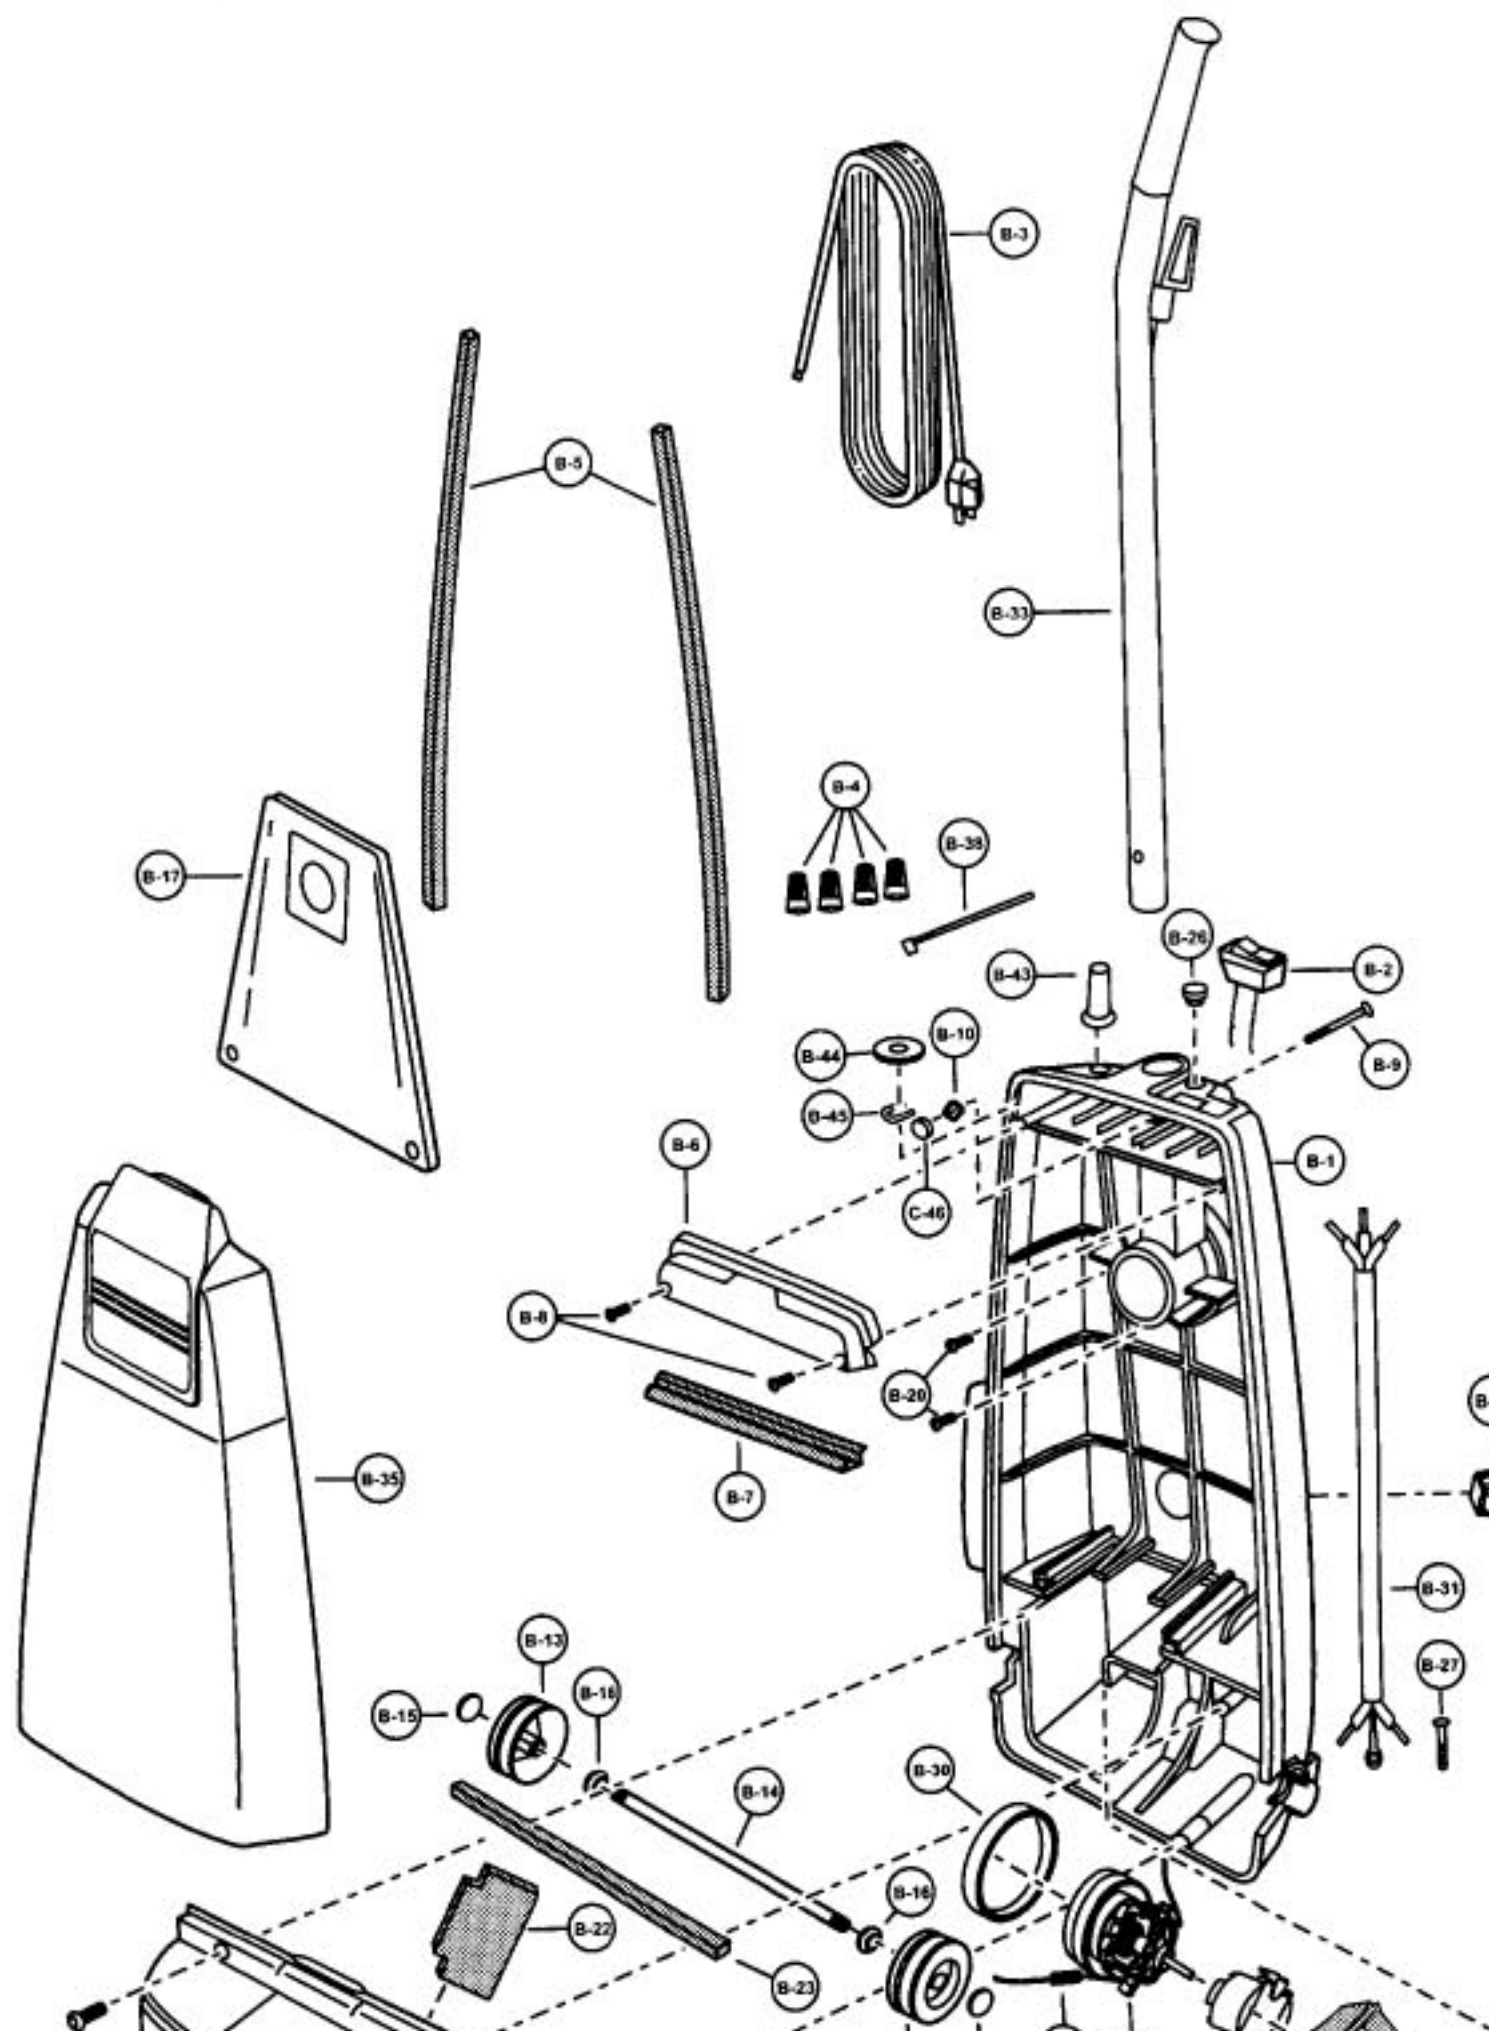

This Owner's Manual is provided and hosted by [Appliance Factory Parts](#).

PANASONIC V120 Owner's Manual

[Shop genuine replacement parts for PANASONIC V120](#)

[Find Your PANASONIC Vacuum Cleaner Parts - Select From 605 Models](#)

----- Manual continues below -----

PANASONIC

Models: MC-V120

PANASONIC

Models: MC-V120

1.....	P-10814	Dust compartment unit
2.....	P-10451	On/Off switch
3.....	P-10804	Power cord
4.....	P-000623	Wire connector
5.....	P-660106	Packing, dust container
6.....	P-10452	Switch cover
7.....	P-73006	Packing, switch cover
8.....	P-000132	Screw, switch cover
9.....	P-7301	Handle screw
10.....	P-2117	Nut, handle screw
11.....	P-3200	Filter supporter
12.....	P-375	Secondary filter
	P-9994	Secondary Filter, HEPA
13.....	P-111483	Wheel
14.....	P-10968	Shaft, wheel
15.....	P-74009	Stopper, wheel
16.....	P-6115	Washer, wheel
17.....	P-111387	Dust bag, type U6
18.....	P-000625	Suction inlet
19.....	P-111484	Cover, suction inlet
20.....	P-000132	Screw, suction inlet
21.....	P-10383	Motor case
22.....	P-201	Packing, rear cover
23.....	P-10825	Packing, motor case

1.....	P-00067	Fan case
2.....	P-000068	Nut
3.....	P-000621	Washer (a)
4.....	P-000152	Fan
5.....	P-000071	Spacer
6.....	P-270091	Brush assembly
7.....	P-10444	Bracket
8.....	P-10445	Screws

PANASONIC

Models: MC-V120