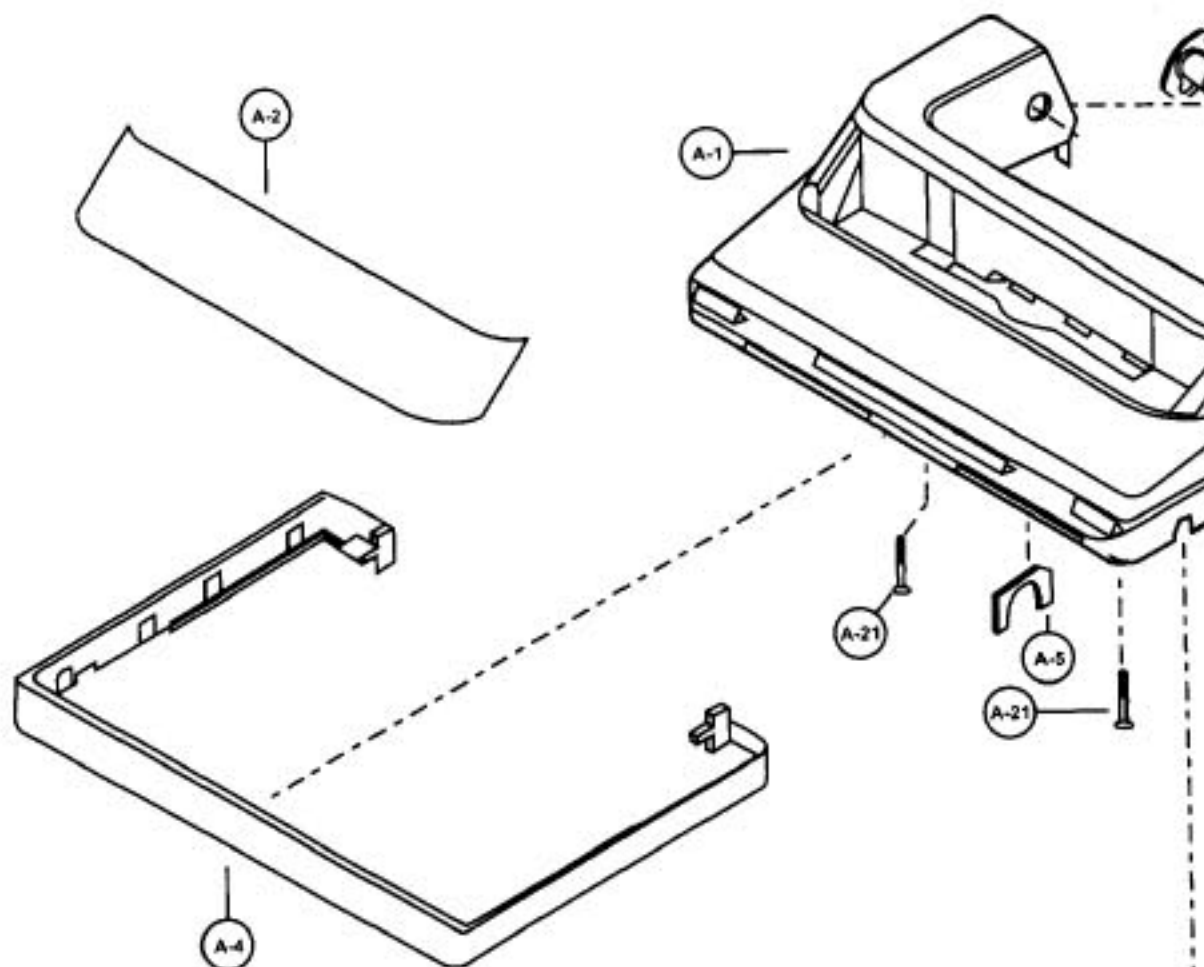

PANASONIC

Models: MC-V120