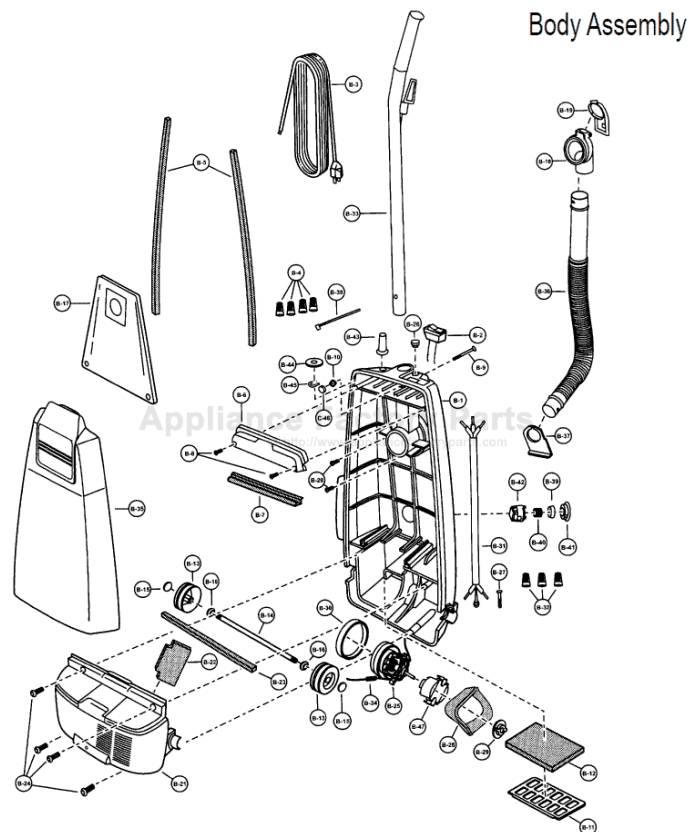

[Find Your PANASONIC Vacuum Cleaner Parts - Select From 605 Models](#)

----- Manual continues below -----