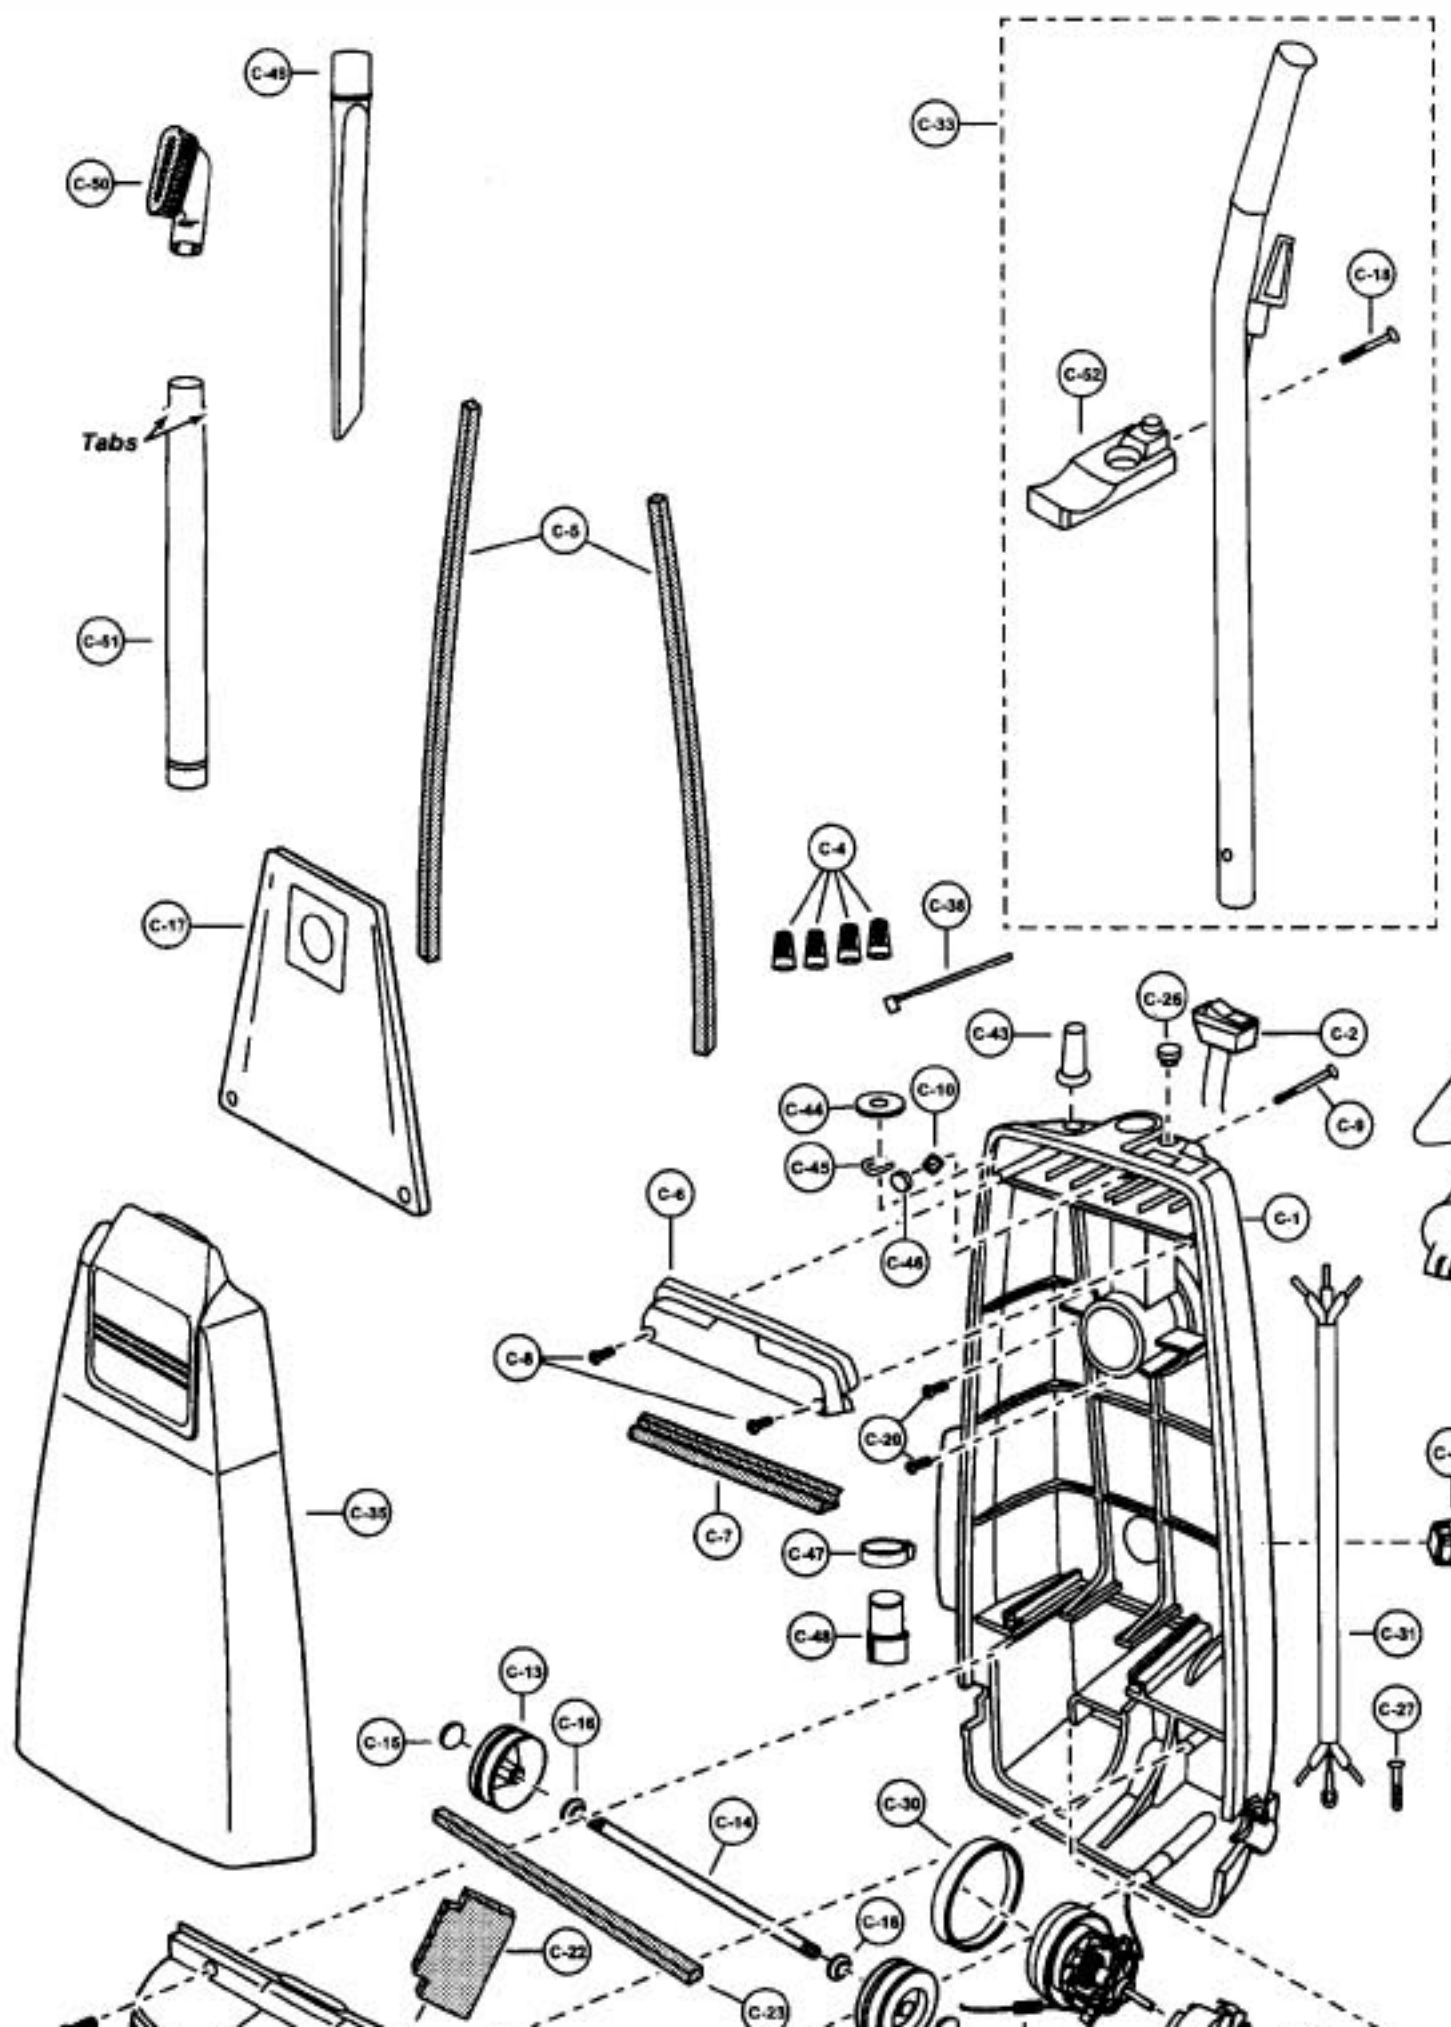

PANASONIC

Models: MC-V210, MC-V225