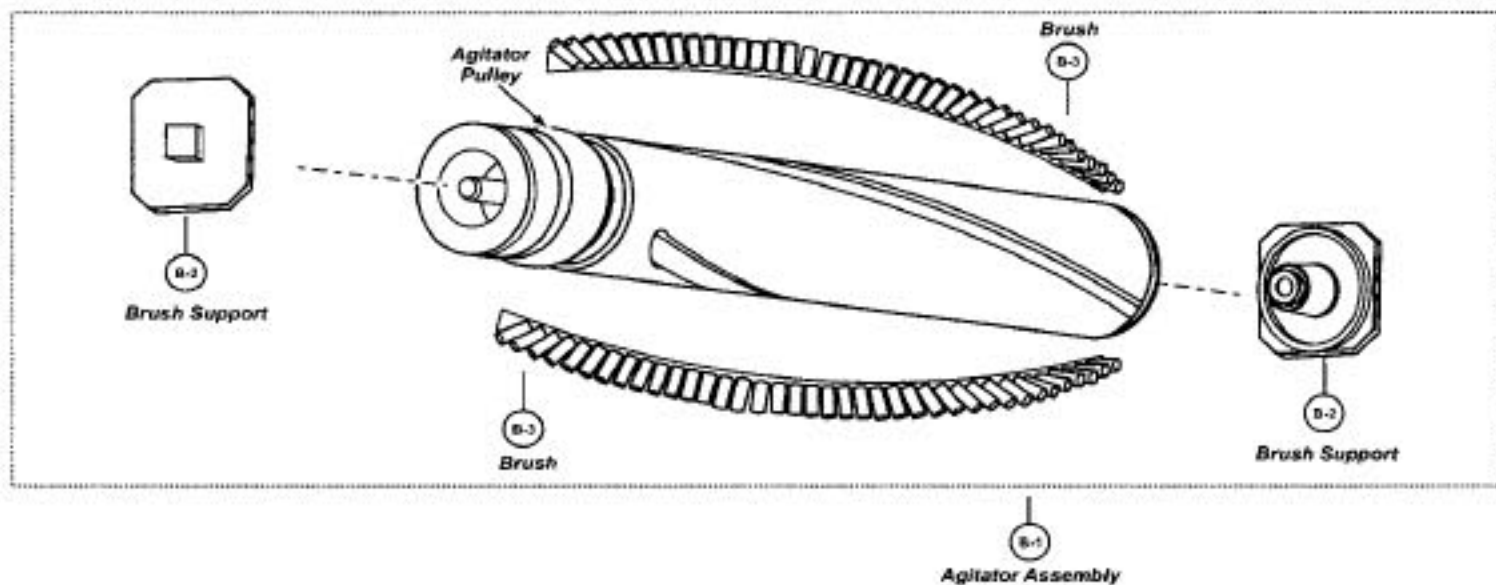

1..... P-10809 .....Agitator Unit, V210
P-111576 .....Agitator Unit, V225
2..... P-9906 .....End Cap, V210
3..... P-10810 .....Brush Unit, V210