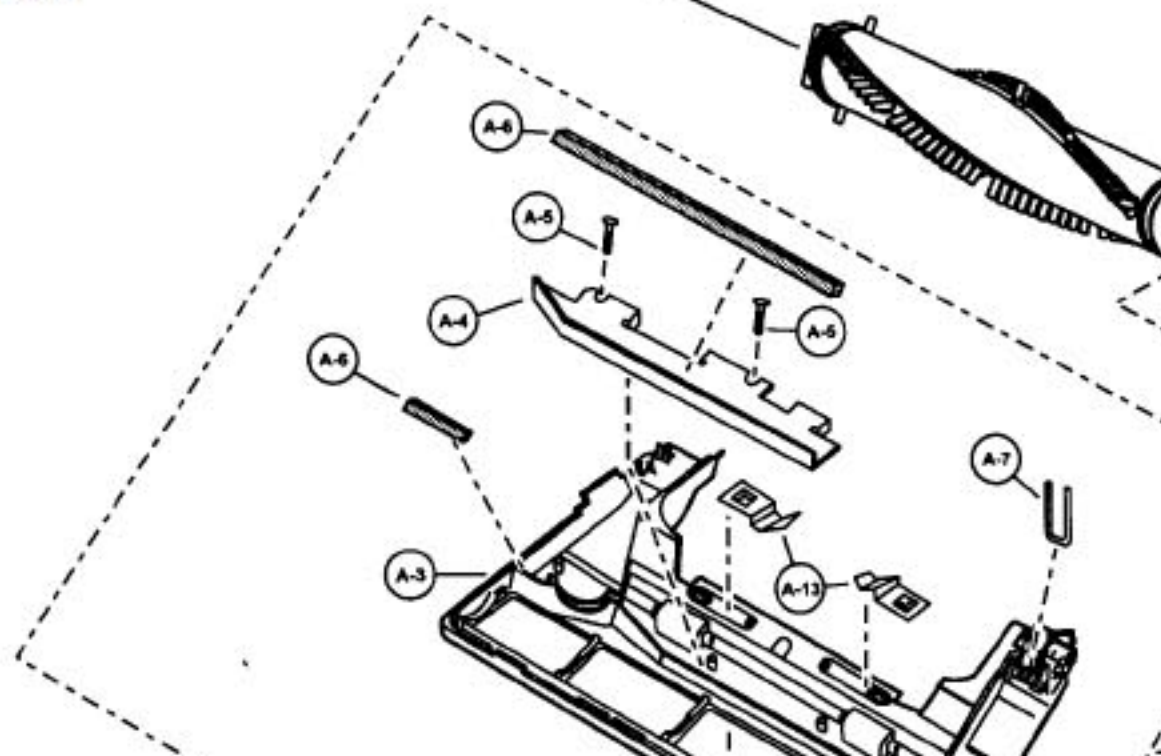

# PANASONIC

Models: MC-V210, MC-V225

- 1..... P-10806 ..... Nozzle Housing
- 2..... P-10807 ..... Lower Plate Assy
- 3..... P-10808 ..... Lower Plate
- 4..... P-9766 ..... Body, lower plate
- 5..... P-6140 ..... Screw, body, lower plate, 10pk
- 6..... P-10394 ..... Packing, lower plate
- 7..... P-43 ..... Belt Cover
- 8..... P-683 ..... Screw, nozzle, 10pk
- 9..... P-2444 ..... Latch
- 10..... P-10819 ..... Plastic Shaft
- 11..... P-10456 ..... Window Cover
- 12..... P-58 ..... Pedal Spring
- 13..... P-9846 ..... Stop Latch Spring
- 14..... P-00181 ..... Belt
- 15..... P-10832 ..... Slider Support
- 16..... P-10527 ..... Sliding Knob
- 17..... P-10528 ..... Height Adjustment Cam
- 18..... P-9888 ..... Wheel, V210  
P-111284 ..... Wheel, V225
- 19..... P-10357 ..... Shaft, wheel
- 20..... P-6140 ..... Screw, slider support, 10pk
- 21..... P-78 ..... Plastic Holder
- 22..... P-10304 ..... Nozzle hose, V225

**B** BLOCK