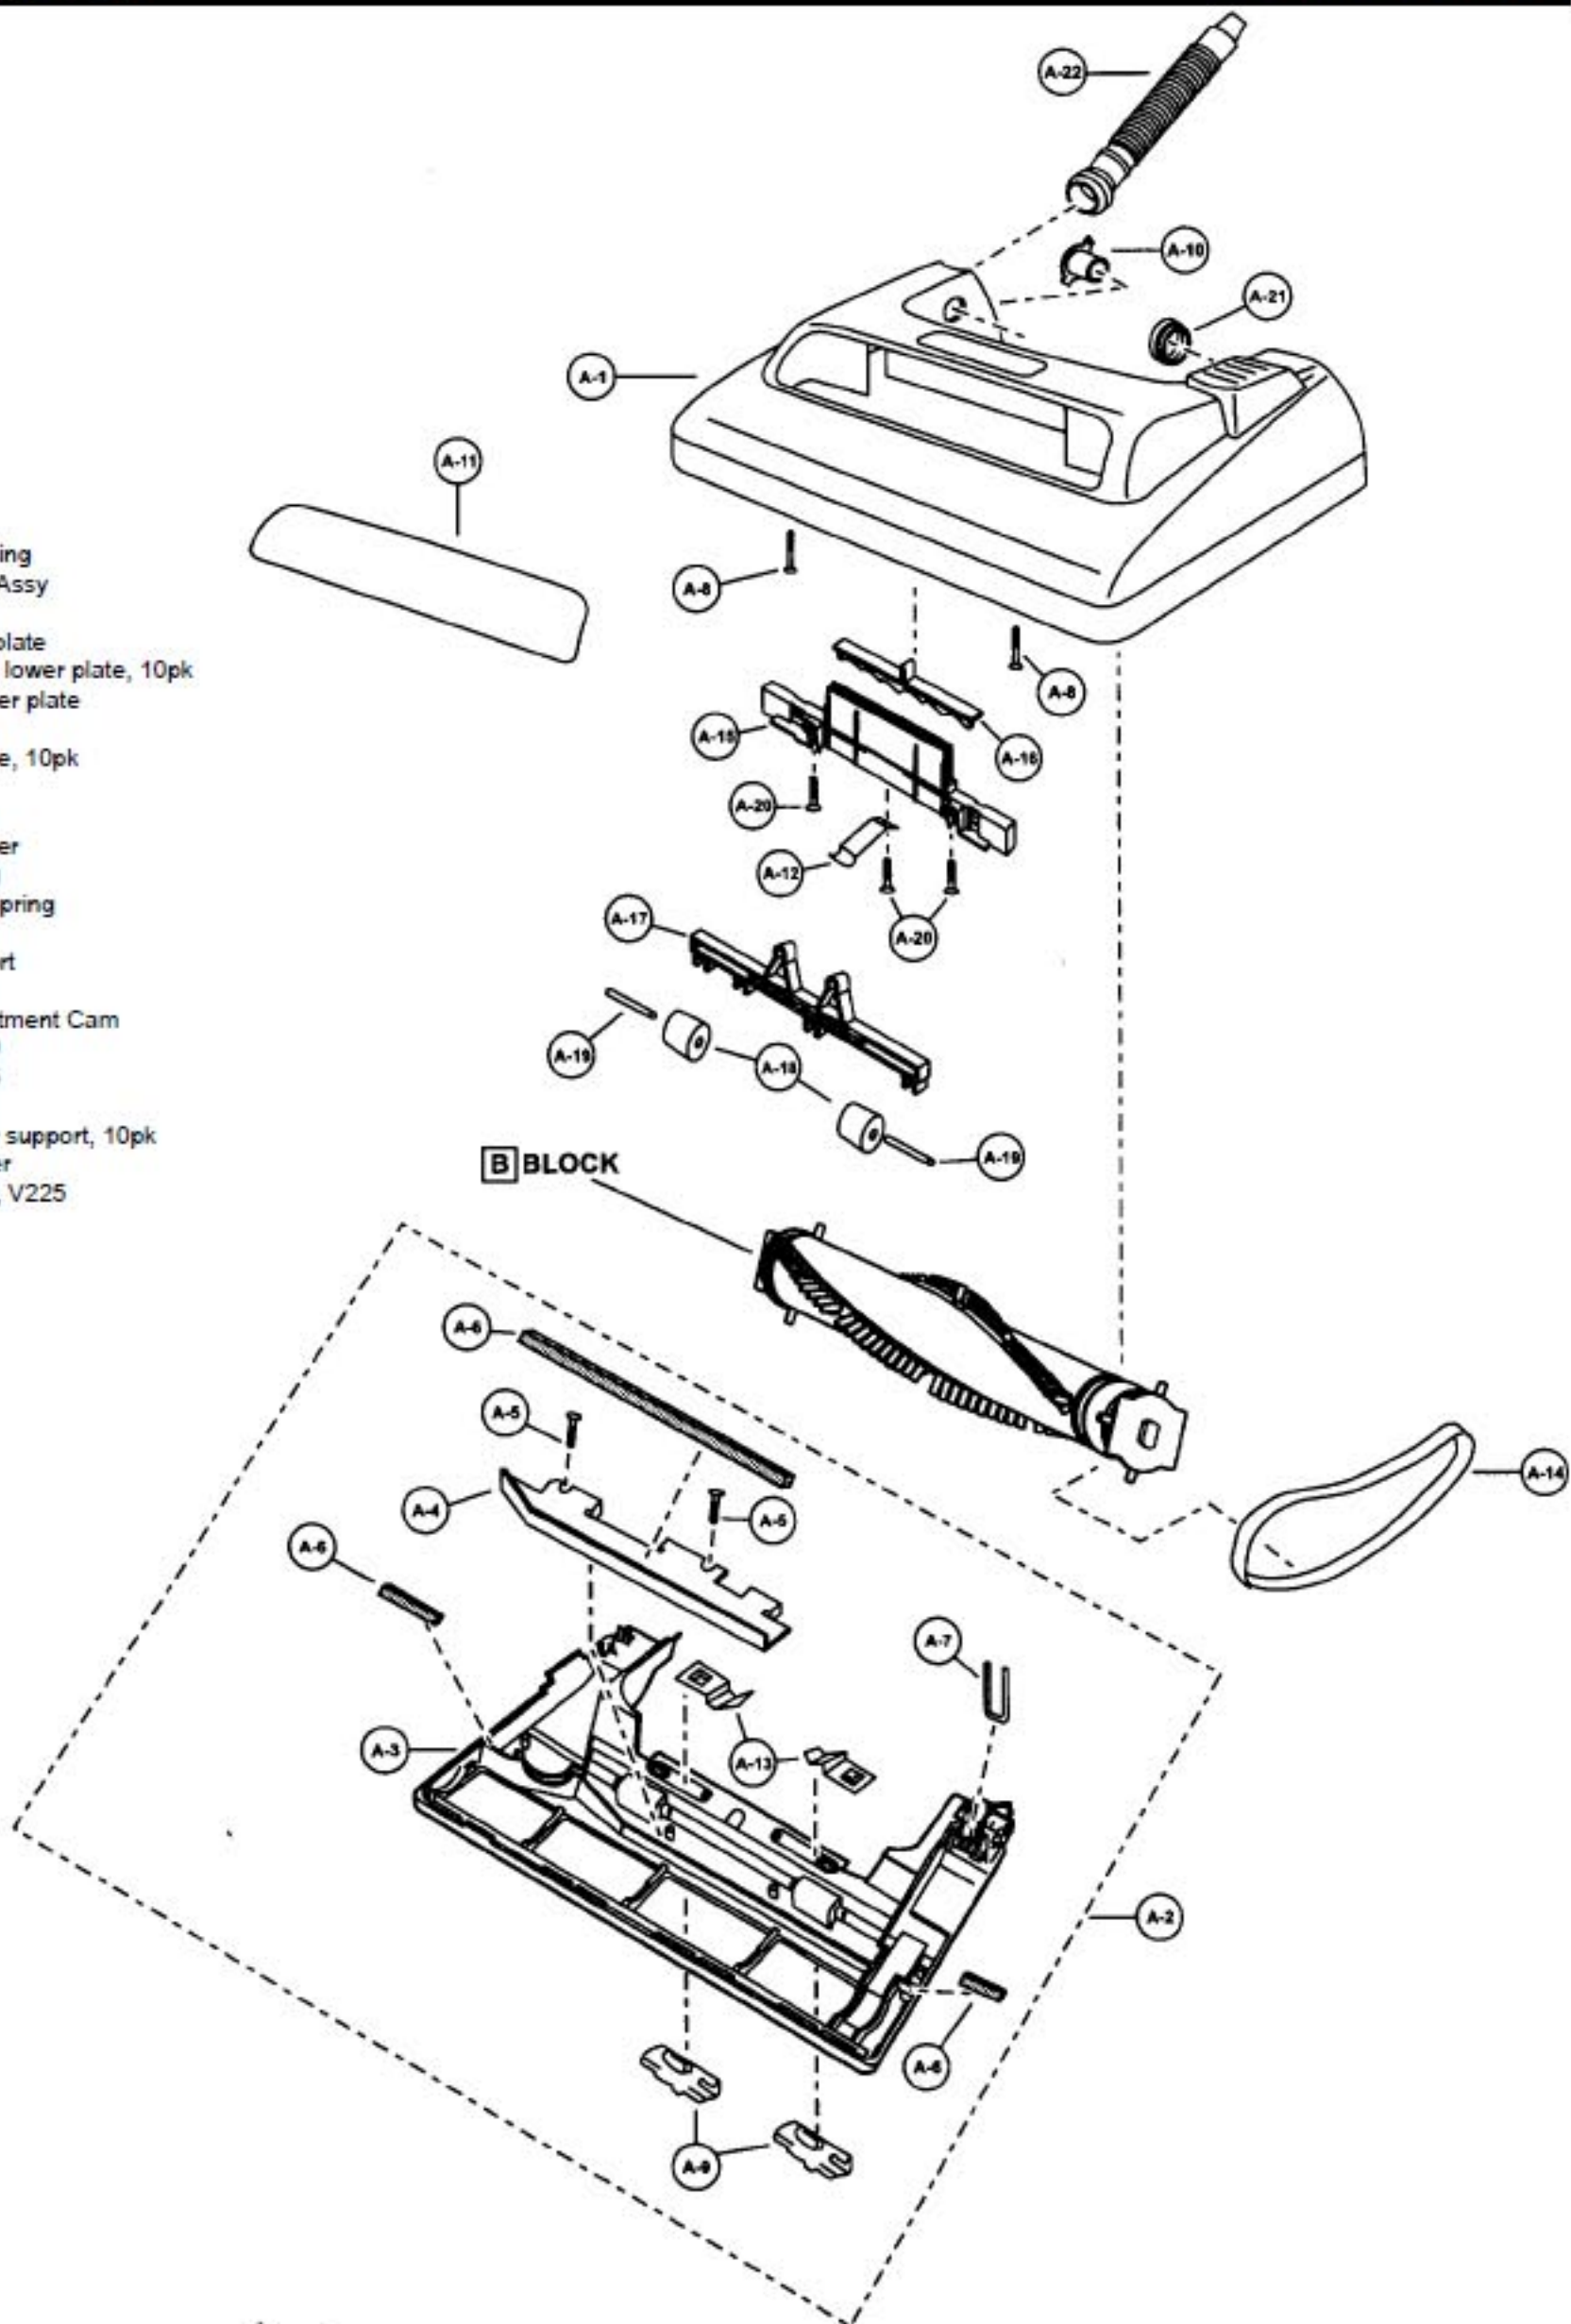

Models: MC-V210, MC-V225

- 1..... P-10806 Nozzle Housing
- 2..... P-10807 Lower Plate Assy
- 3..... P-10808 Lower Plate
- 4..... P-9766 Body, lower plate
- 5..... P-6140 Screw, body, lower plate, 10pk
- 6..... P-10394 Packing, lower plate
- 7..... P-43 Belt Cover
- 8..... P-683 Screw, nozzle, 10pk
- 9..... P-2444 Latch
- 10..... P-10819 Plastic Shaft
- 11..... P-10456 Window Cover
- 12..... P-58 Pedal Spring
- 13..... P-9846 Stop Latch Spring
- 14..... P-00181 Belt
- 15..... P-10832 Slider Support
- 16..... P-10527 Sliding Knob
- 17..... P-10528 Height Adjustment Cam
- 18..... P-9888 Wheel, V210
- P-111284 Wheel, V225
- 19..... P-10357 Shaft, wheel
- 20..... P-6140 Screw, slider support, 10pk
- 21..... P-78 Plastic Holder
- 22..... P-10304 Nozzle hose, V225