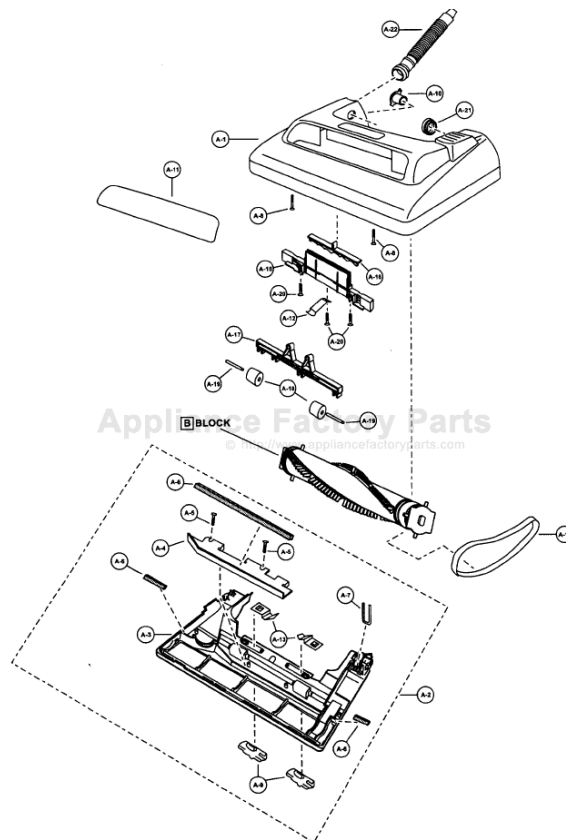

# PANASONIC V225 Owner's Manual

[Shop genuine replacement parts for PANASONIC V225](#)

[Find Your PANASONIC Vacuum Cleaner Parts - Select From 605 Models](#)

----- Manual continues below -----

# PANASONIC

Models: MC-V210, MC-V225

- 1..... P-10806 ..... Nozzle Housing
- 2..... P-10807 ..... Lower Plate Assy
- 3..... P-10808 ..... Lower Plate
- 4..... P-9766 ..... Body, lower plate
- 5..... P-6140 ..... Screw, body, lower plate, 10pk
- 6..... P-10394 ..... Packing, lower plate
- 7..... P-43 ..... Belt Cover
- 8..... P-683 ..... Screw, nozzle, 10pk
- 9..... P-2444 ..... Latch
- 10..... P-10819 ..... Plastic Shaft
- 11..... P-10456 ..... Window Cover
- 12..... P-58 ..... Pedal Spring
- 13..... P-9846 ..... Stop Latch Spring
- 14..... P-00181 ..... Belt
- 15..... P-10832 ..... Slider Support
- 16..... P-10527 ..... Sliding Knob
- 17..... P-10528 ..... Height Adjustment Cam
- 18..... P-9888 ..... Wheel, V210  
P-111284 ..... Wheel, V225
- 19..... P-10357 ..... Shaft, wheel
- 20..... P-6140 ..... Screw, slider support, 10pk
- 21..... P-78 ..... Plastic Holder
- 22..... P-10304 ..... Nozzle hose, V225

**B** BLOCK