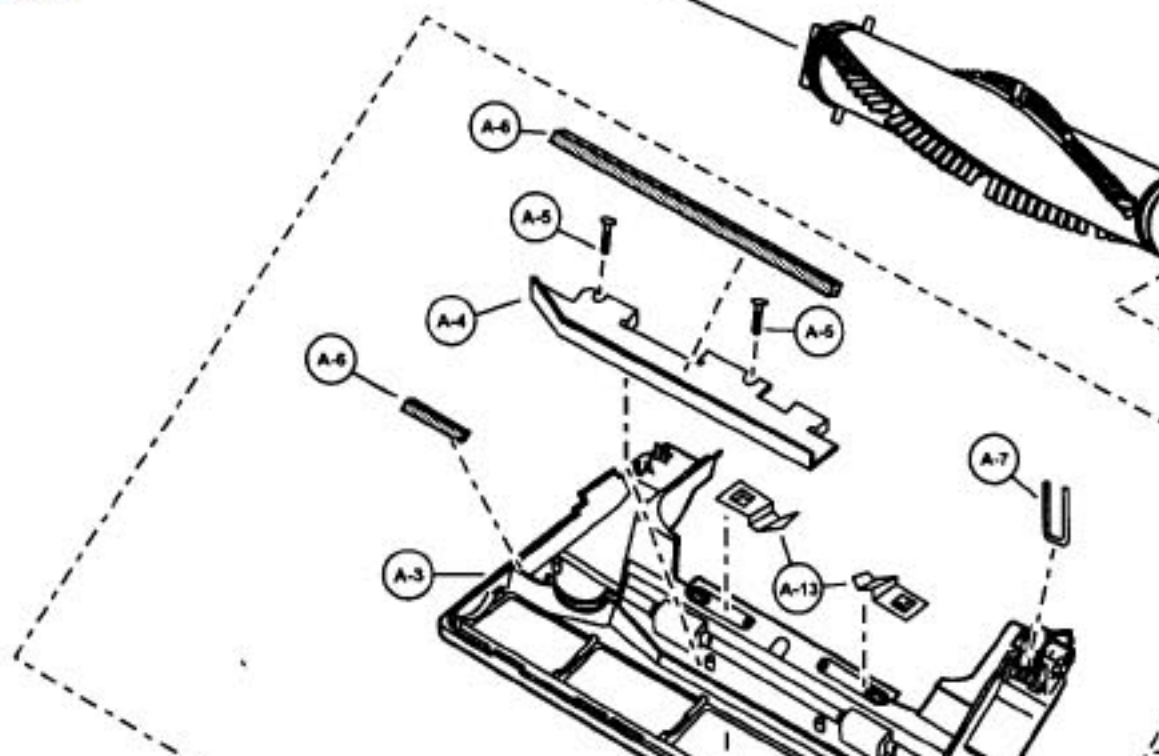

PANASONIC

Models: MC-V210, MC-V225

- 1..... P-10806 ..... Nozzle Housing
- 2..... P-10807 ..... Lower Plate Assy
- 3..... P-10808 ..... Lower Plate
- 4..... P-9766 ..... Body, lower plate
- 5..... P-6140 ..... Screw, body, lower plate, 10pk
- 6..... P-10394 ..... Packing, lower plate
- 7..... P-43 ..... Belt Cover
- 8..... P-683 ..... Screw, nozzle, 10pk
- 9..... P-2444 ..... Latch
- 10..... P-10819 ..... Plastic Shaft
- 11..... P-10456 ..... Window Cover
- 12..... P-58 ..... Pedal Spring
- 13..... P-9846 ..... Stop Latch Spring
- 14..... P-00181 ..... Belt
- 15..... P-10832 ..... Slider Support
- 16..... P-10527 ..... Sliding Knob
- 17..... P-10528 ..... Height Adjustment Cam
- 18..... P-9888 ..... Wheel, V210
  P-111284 ..... Wheel, V225
- 19..... P-10357 ..... Shaft, wheel
- 20..... P-6140 ..... Screw, slider support, 10pk
- 21..... P-78 ..... Plastic Holder
- 22..... P-10304 ..... Nozzle hose, V225

B BLOCK