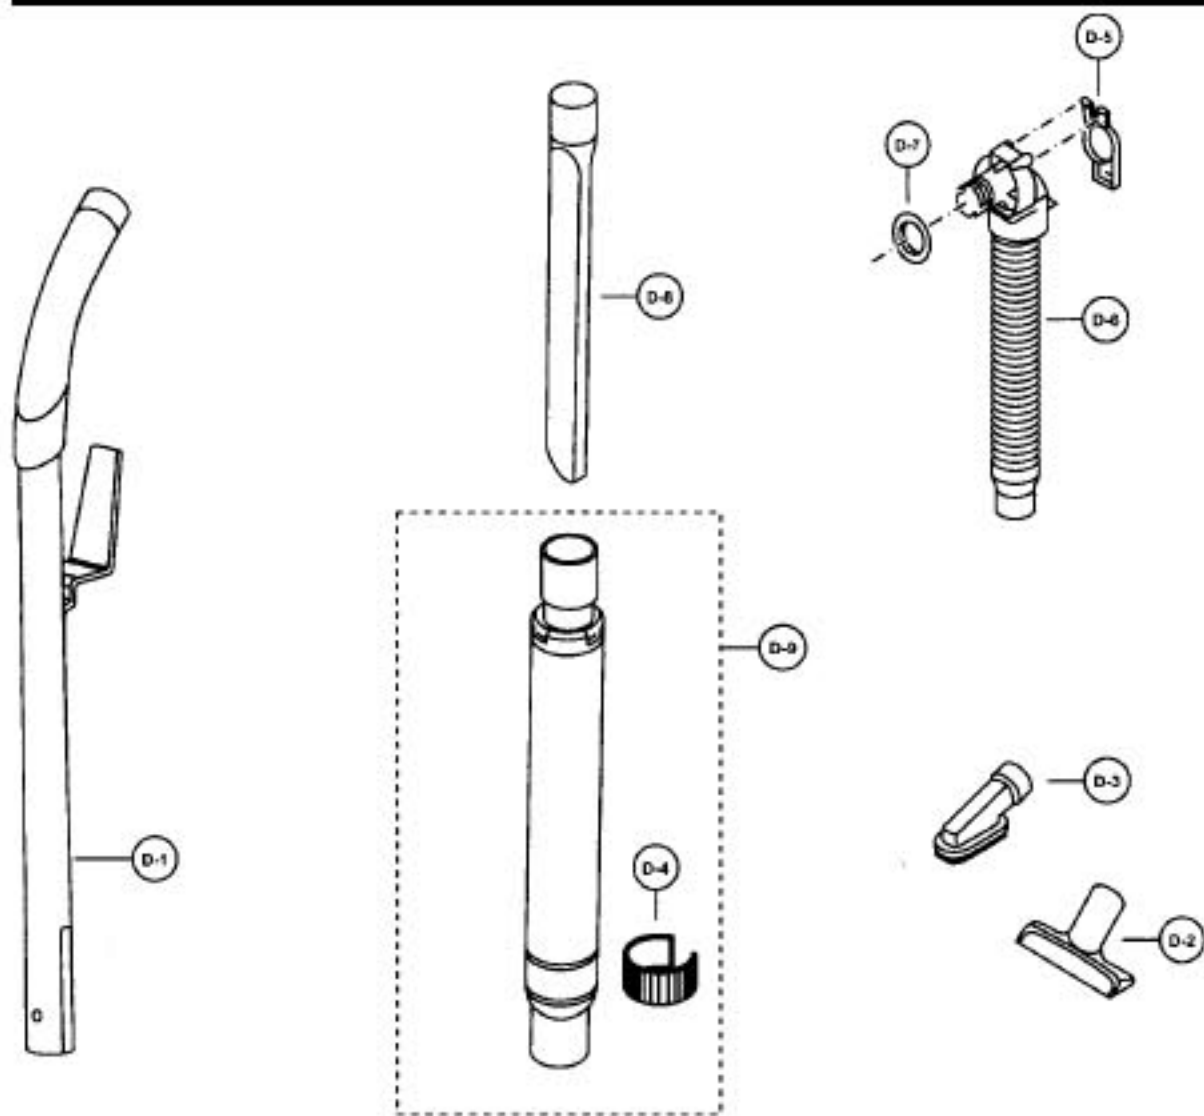

Models: MC-V325

Nozzle Housing

1	P-111486	Nozzle housing
2	P-10818	Window
3	P-10819	Shaft, plastic
4	P-10351	Furniture guard
5	P-105410	Light cover
6	P-111251	Bracket, handle release
7	P-000010	Spring, pedal
8	P-513	Shaft, pedal
9	P-4720	Pedal, handle release
10	P-02181	Screw, frame
11	P-6140	Screw, light cover
12	P-00181	Belt
13	P-10108	Nozzle pipe
14	P-10821	Lower plate assembly
15	P-10822	Lower plate
16	P-10394	Packing, lower plate
17	P-9861	Belt guard
18	P-10832	Slider support
19	P-6140	Screw, slider support
20	P-683	Screw, nozzle
21	P-9846	Stop latch spring
22	P-10528	Height adjustment cam
23	P-6800	Screw, slider support
24	P-10527	Sliding knob
25	P-111284	Wheel
26	P-10357	Shaft, wheel
27	P-2444	Latch
28	P-0001322	Screw, body lower plate
29	P-9766	Body, lower plate
30	P-98104	Screw, metal lower plate

Agitator Assembly

1..... P-10809..... Agitator unit

Handle, Hose, and Attachments

- 1..... P-111487..... Handle assembly
- 2..... P-6620..... Upholstery nozzle
- 3..... P-6088..... Dusting brush
- 4..... P-10562..... Suction control
- 5..... P-111450..... Suction inlet cover
- 6..... P-10561..... Hose unit, stretch
- 7..... P-9894..... Packing, suction inlet
- 8..... P-6069..... Crevice tool
- 9..... P-111488..... Wand, telescopic