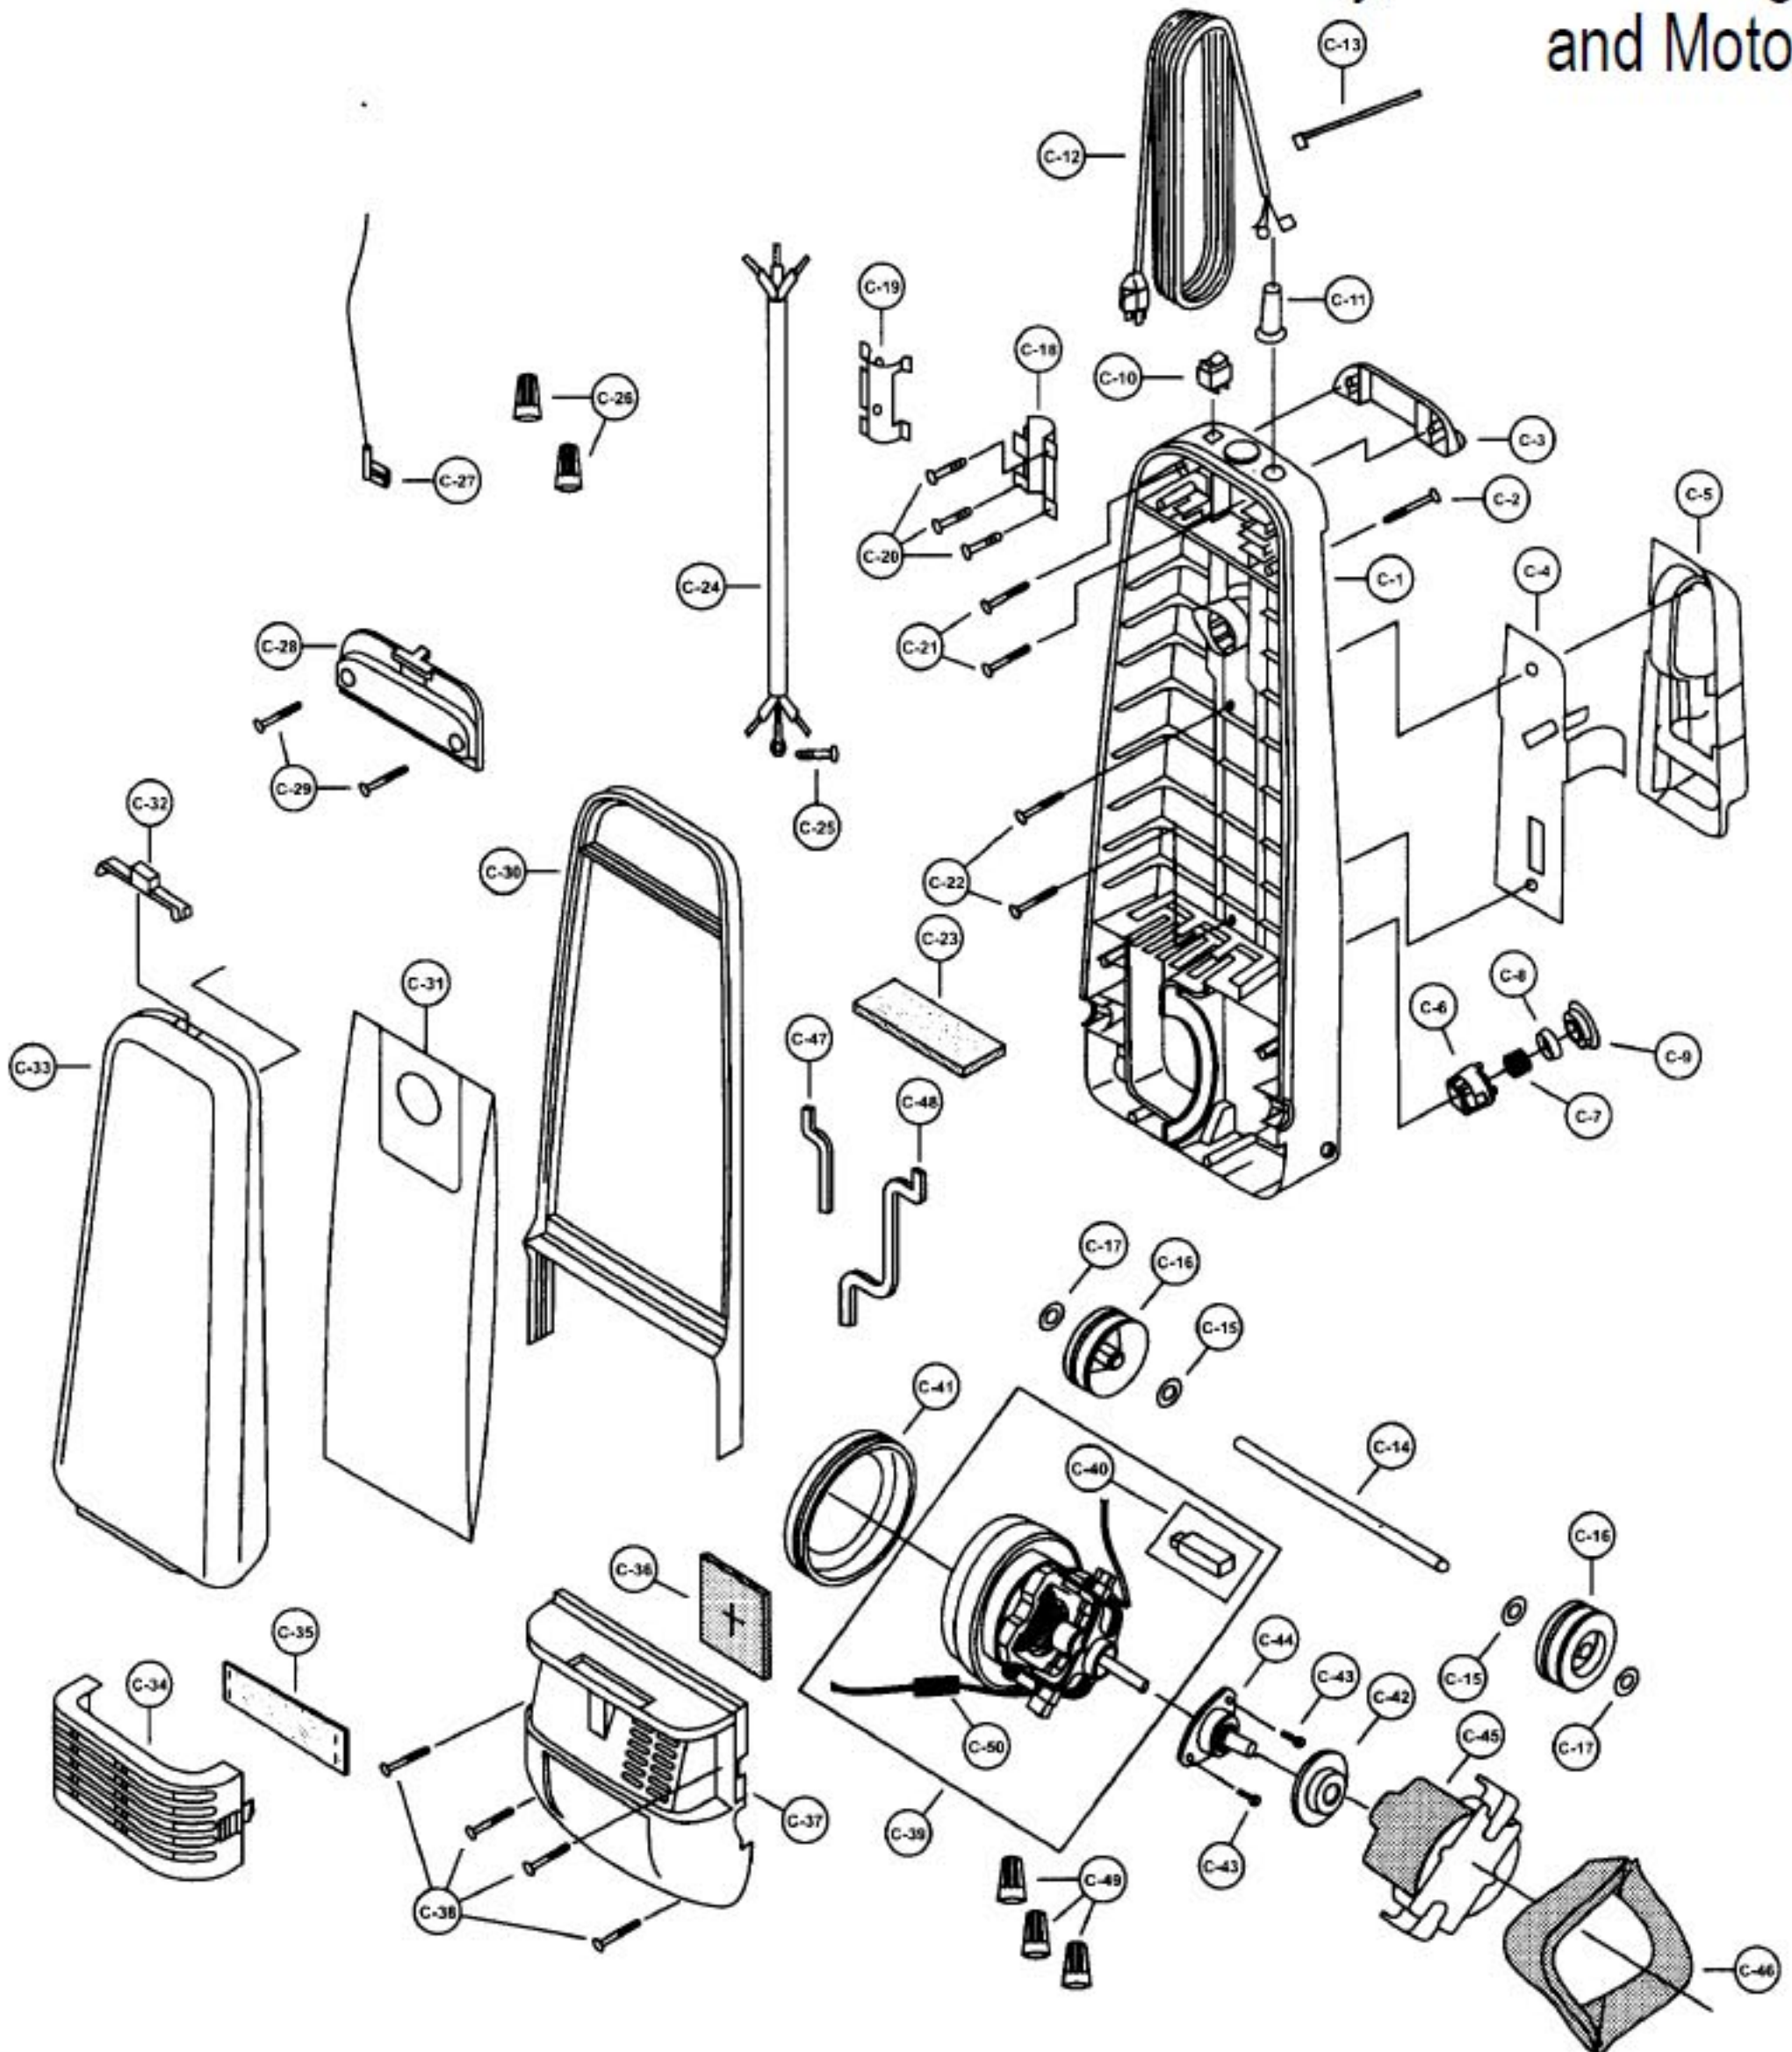

Models: MC-V325

Body, Motor Housing, and Motor