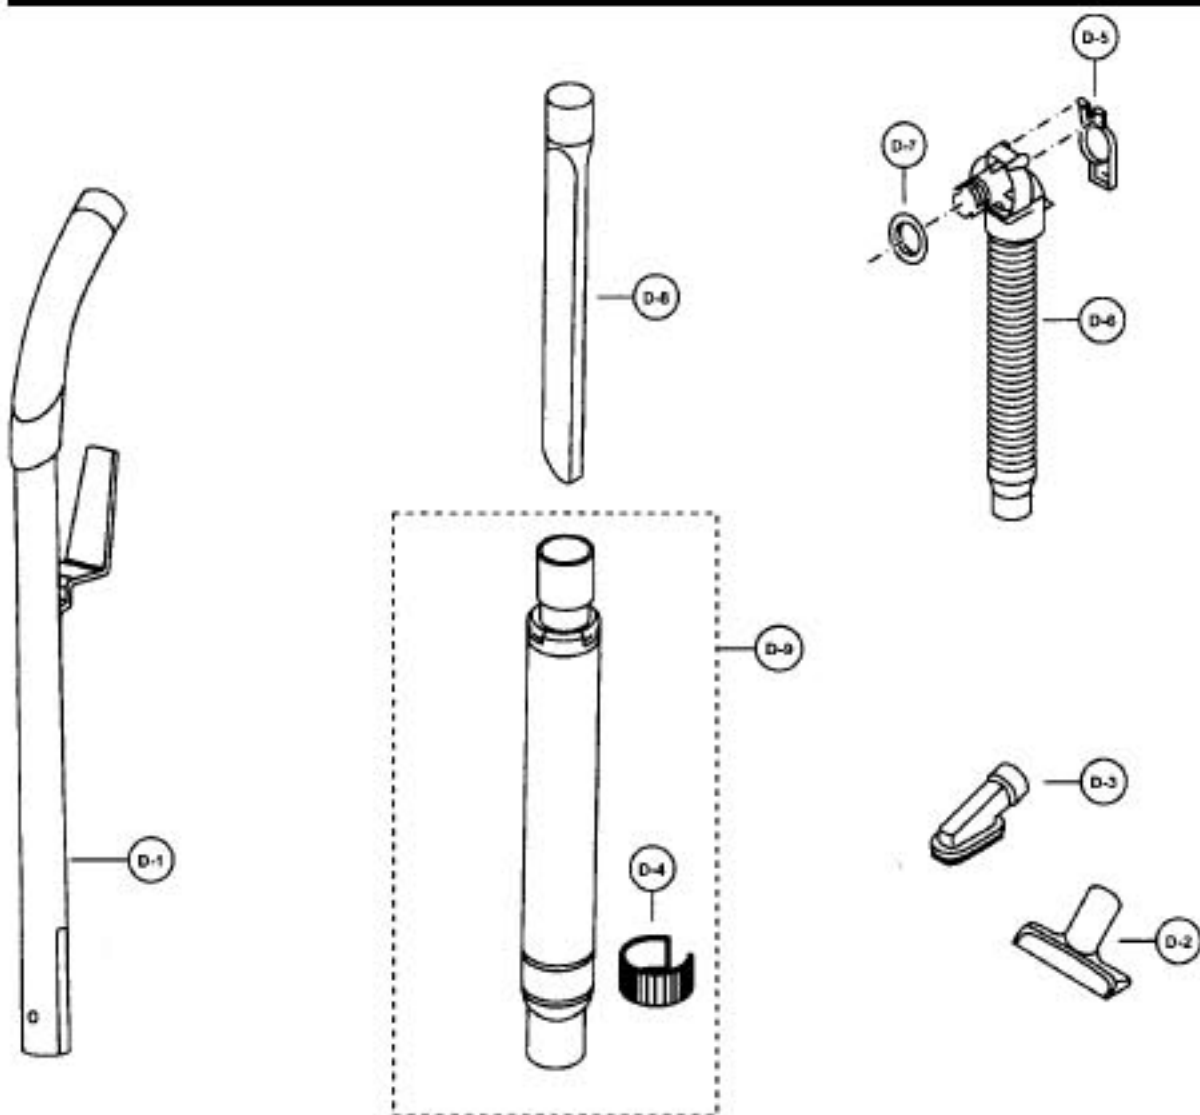

Ha

- 1..... P-11
- 2..... P-66
- 3..... P-60
- 4..... P-10
- 5..... P-11
- 6..... P-10
- 7..... P-98
- 8..... P-60
- 9..... P-11