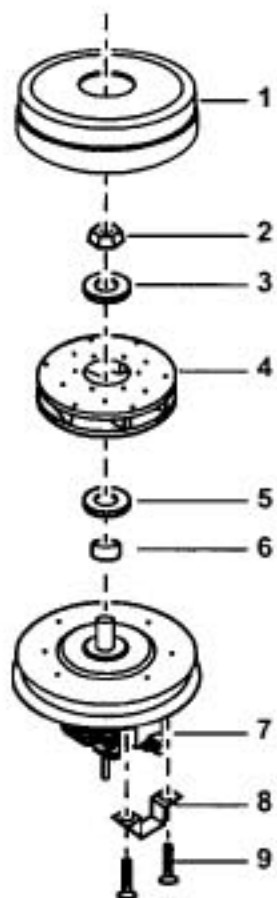

Models: MC-V325

Nozzle Housing

1	P-111486	Nozzle housing
2	P-10818	Window
3	P-10819	Shaft, plastic
4	P-10351	Furniture guard
5	P-105410	Light cover
6	P-111251	Bracket, handle release
7	P-000010	Spring, pedal
8	P-513	Shaft, pedal
9	P-4720	Pedal, handle release
10	P-02181	Screw, frame
11	P-6140	Screw, light cover
12	P-00181	Belt
13	P-10108	Nozzle pipe
14	P-10821	Lower plate assembly
15	P-10822	Lower plate
16	P-10394	Packing, lower plate
17	P-9861	Belt guard
18	P-10832	Slider support
19	P-6140	Screw, slider support
20	P-683	Screw, nozzle
21	P-9846	Stop latch spring
22	P-10528	Height adjustment cam
23	P-6800	Screw, slider support
24	P-10527	Sliding knob
25	P-111284	Wheel
26	P-10357	Shaft, wheel
27	P-2444	Latch
28	P-0001322	Screw, body lower plate
29	P-9766	Body, lower plate
30	P-98104	Screw, metal lower plate

Agitator Assembly

1..... P-10809..... Agitator unit

Handle, Hose, and Attachments

- 1..... P-111487..... Handle assembly
- 2..... P-6620..... Upholstery nozzle
- 3..... P-6088..... Dusting brush
- 4..... P-10562..... Suction control
- 5..... P-111450..... Suction inlet cover
- 6..... P-10561..... Hose unit, stretch
- 7..... P-9894..... Packing, suction inlet
- 8..... P-6069..... Crevice tool
- 9..... P-111488..... Wand, telescopic

Motor Fan Assembly

- 1..... P-000067..... Fan case
- 2..... P-000068..... Nut
- 3..... P-000621..... Washer (a)
- 4..... P-000152..... Fan
- 5..... P-6206..... Washer (b)
- 6..... P-10329..... Spacer
- 7..... P-270091..... Brush assembly
- 8..... P-0036..... Bracket
- 9..... P-0037..... Screws