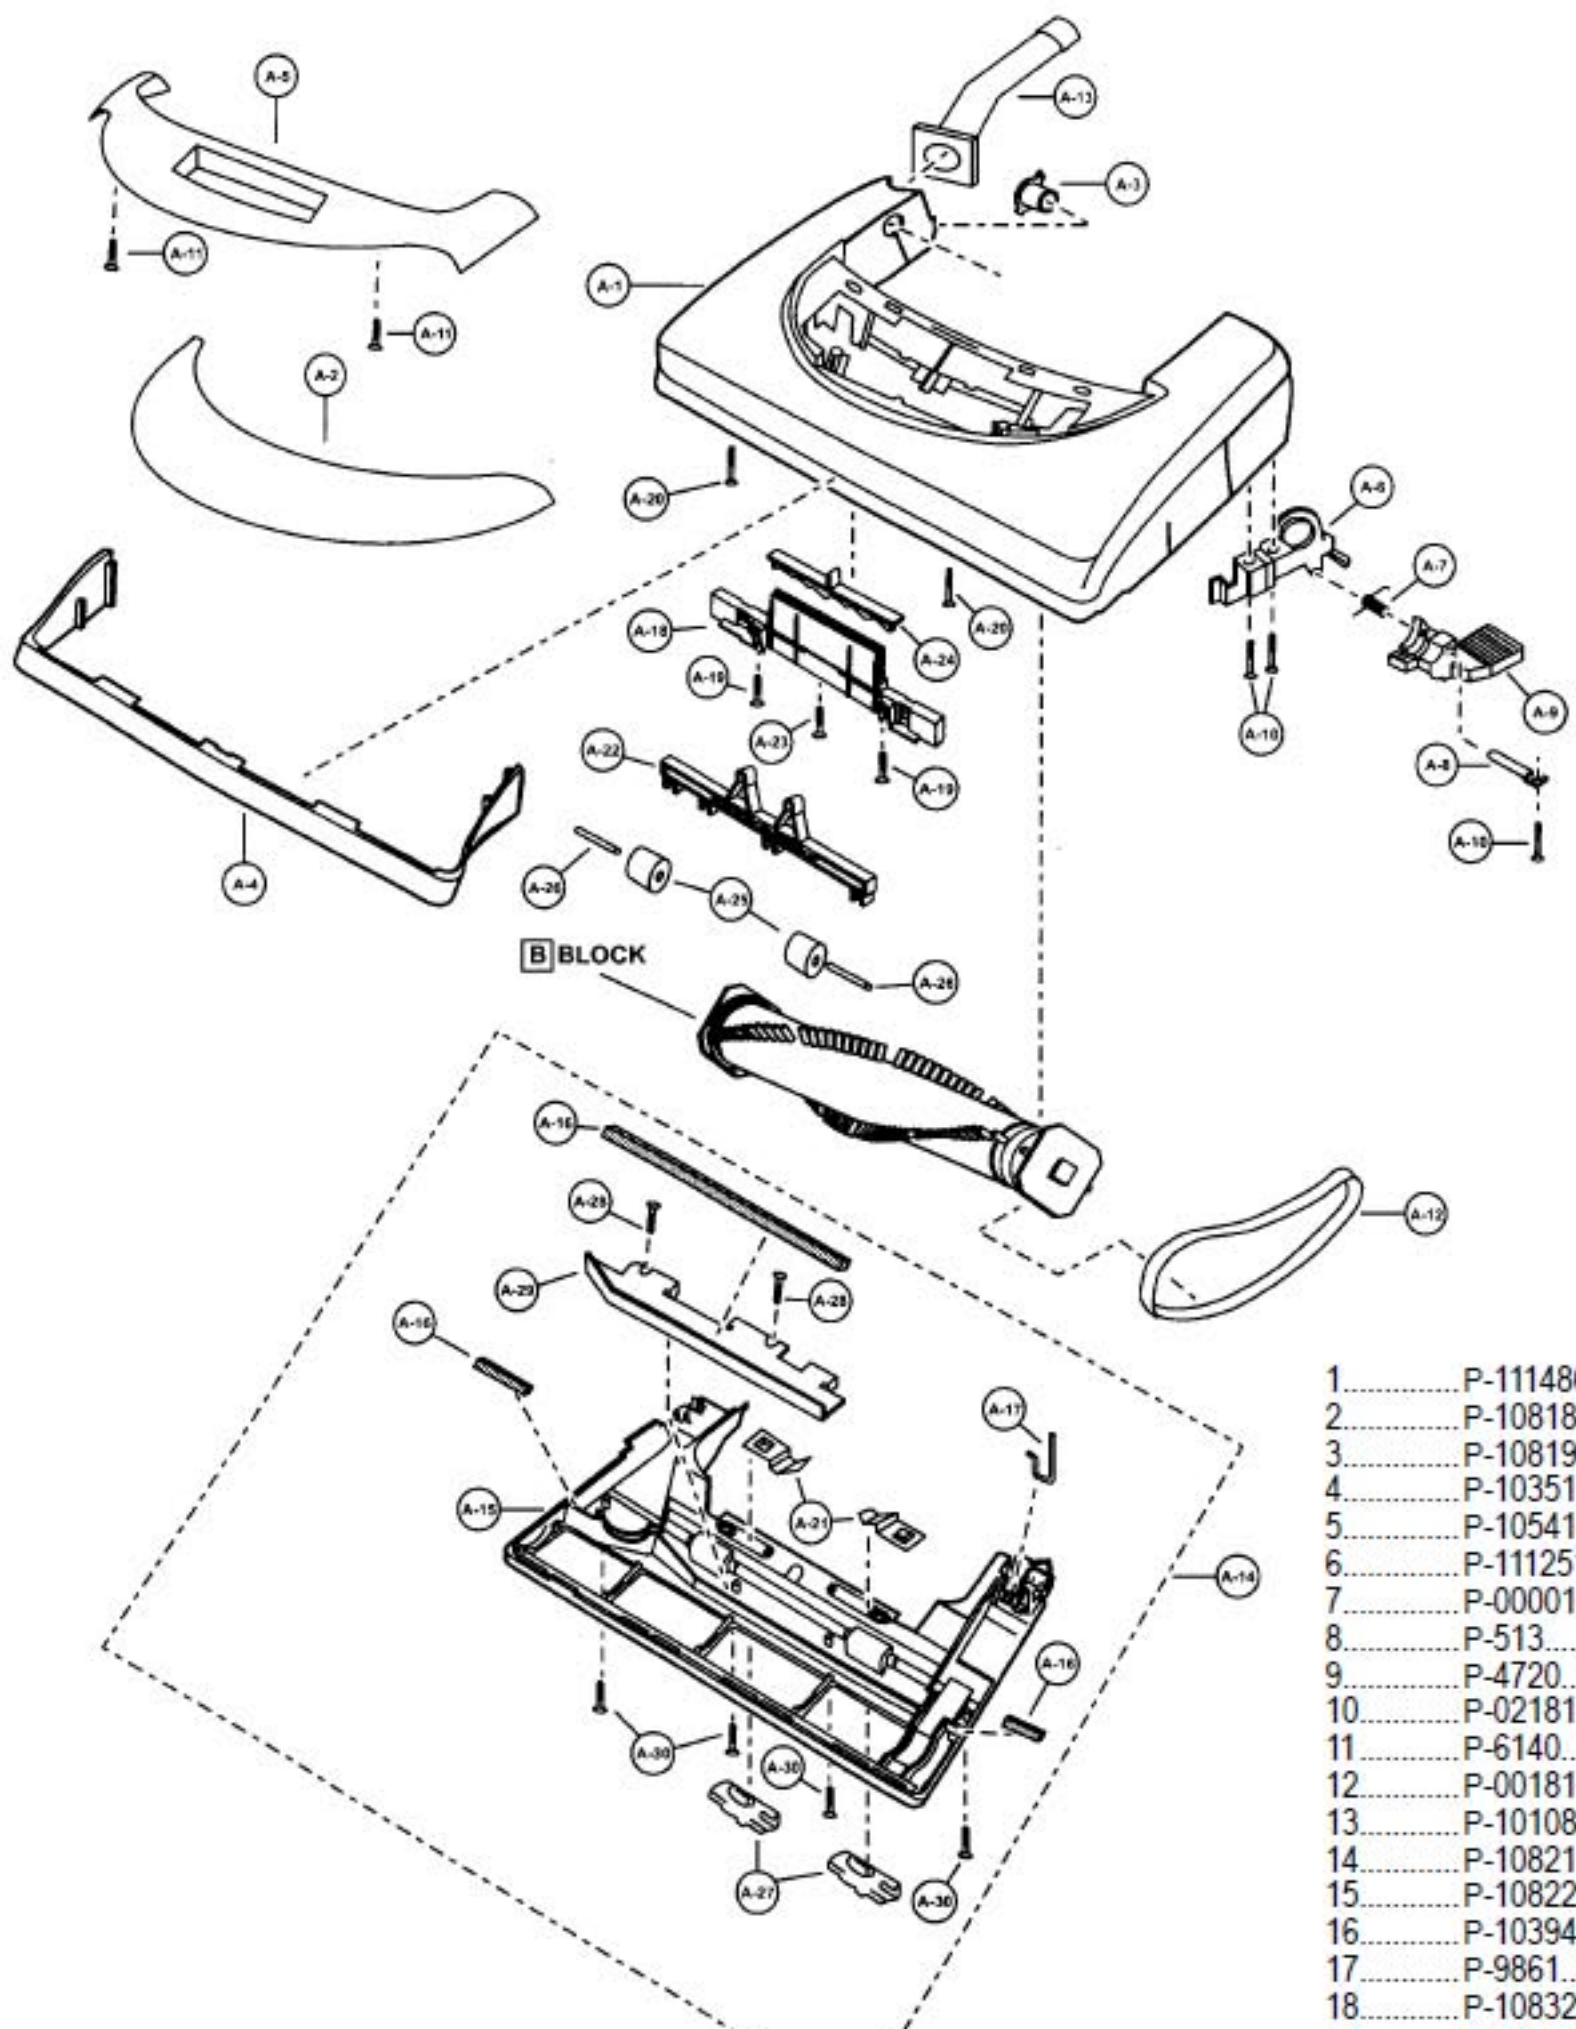

This Owner's Manual is provided and hosted by [Appliance Factory Parts](#).

PANASONIC V325 Owner's Manual

[Shop genuine replacement parts for PANASONIC V325](#)

[Find Your PANASONIC Vacuum Cleaner Parts - Select From 605 Models](#)

----- Manual continues below -----

PANASONIC

Models: MC-V325

PANASONIC

Models: MC-V325

A
1.....

Ha

- 1..... P-11
- 2..... P-66
- 3..... P-60
- 4..... P-10
- 5..... P-11
- 6..... P-10
- 7..... P-98
- 8..... P-60
- 9..... P-11

Mot

- 1.....
- 2.....
- 3.....
- 4.....

PANASONIC

Models: MC-V325

Body

PANASONIC

Models: MC-V325

Body, Motor Housing, and Motor

1	P-10563	Dust compartment
2	P-7330	Screw, handle
3	P-10545	Carry handle
4	P-10546	Support plate
5	P-10547	Tool holder
6	P-111417	Protector case
7	P-692	Spring, protector, blue
8	P-000057	Protector
9	P-111416	Protector supporter
10	P-10602	Switch, on/off
11	P-10389	Rubber protector
12	P-10823	Power cord, 50 ft.
13	P-00104	Wire tie
14	P-10968	Shaft, wheel
15	P-6115	Washer, wheel
16	P-0062	Wheel
17	P-74009	Stopper, wheel
18	P-2486	Fitting, handle
19	P-10549	Supporter, handle
20	P-8172	Screw, handle supporter
21	P-6140	Screw, carry handle
22	P-6140	Screw, tool holder
23	P-3780	Filter, secondary
24	P-10551	Wire cord
25	P-9912	Screw, grounding
26	P-000623	Wire connector, switch area
27	P-4410	Lead wire, black
28	P-10552	Switch cover
29	P-6140	Screw, switch cover
30	P-111476	Bumper
31	P-111387	Dust bag
32	P-10628	Release button, dust cover
33	P-10824	Dust cover
34	P-111478	Filter cover
35	P-111479	Filter, electrostatic exhaust
	P-MCV197H	Filter, HEPA
36	P-10558	Filter, motor case
37	P-111480	Motor case
38	P-8172	Screw, motor case
39	P-10533	Motor assembly
40	P-2700091	Carbon brush, motor
41	P-0293	Motor support, front
42	P-9911	Motor support, rear
43	P-9912	Screw, motor flange