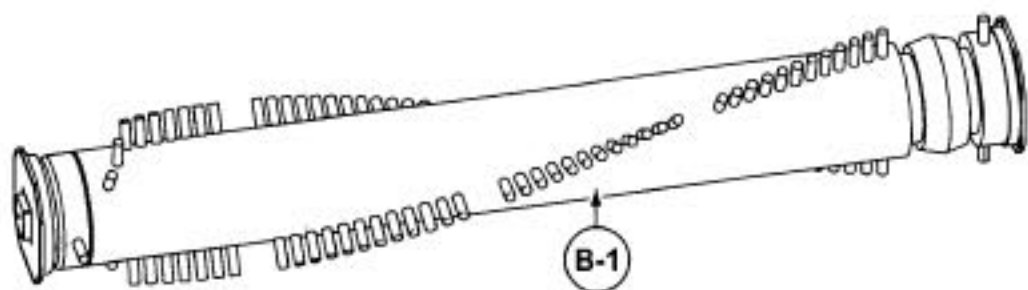

Models: MC-V325

Nozzle Housing

1	P-111486	Nozzle housing
2	P-10818	Window
3	P-10819	Shaft, plastic
4	P-10351	Furniture guard
5	P-105410	Light cover
6	P-111251	Bracket, handle release
7	P-000010	Spring, pedal
8	P-513	Shaft, pedal
9	P-4720	Pedal, handle release
10	P-02181	Screw, frame
11	P-6140	Screw, light cover
12	P-00181	Belt
13	P-10108	Nozzle pipe
14	P-10821	Lower plate assembly
15	P-10822	Lower plate
16	P-10394	Packing, lower plate
17	P-9861	Belt guard
18	P-10832	Slider support
19	P-6140	Screw, slider support
20	P-683	Screw, nozzle
21	P-9846	Stop latch spring
22	P-10528	Height adjustment cam
23	P-6800	Screw, slider support
24	P-10527	Sliding knob
25	P-111284	Wheel
26	P-10357	Shaft, wheel
27	P-2444	Latch
28	P-0001322	Screw, body lower plate
29	P-9766	Body, lower plate
30	P-98104	Screw, metal lower plate

Agitator Assembly

1..... P-10809..... Agitator unit

Handle, Hose, and Attachments

- 1..... P-111487..... Handle assembly
- 2..... P-6620..... Upholstery nozzle
- 3..... P-6088..... Dusting brush
- 4..... P-10562..... Suction control
- 5..... P-111450..... Suction inlet cover
- 6..... P-10561..... Hose unit, stretch
- 7..... P-9894..... Packing, suction inlet
- 8..... P-6069..... Crevice tool
- 9..... P-111488..... Wand, telescopic