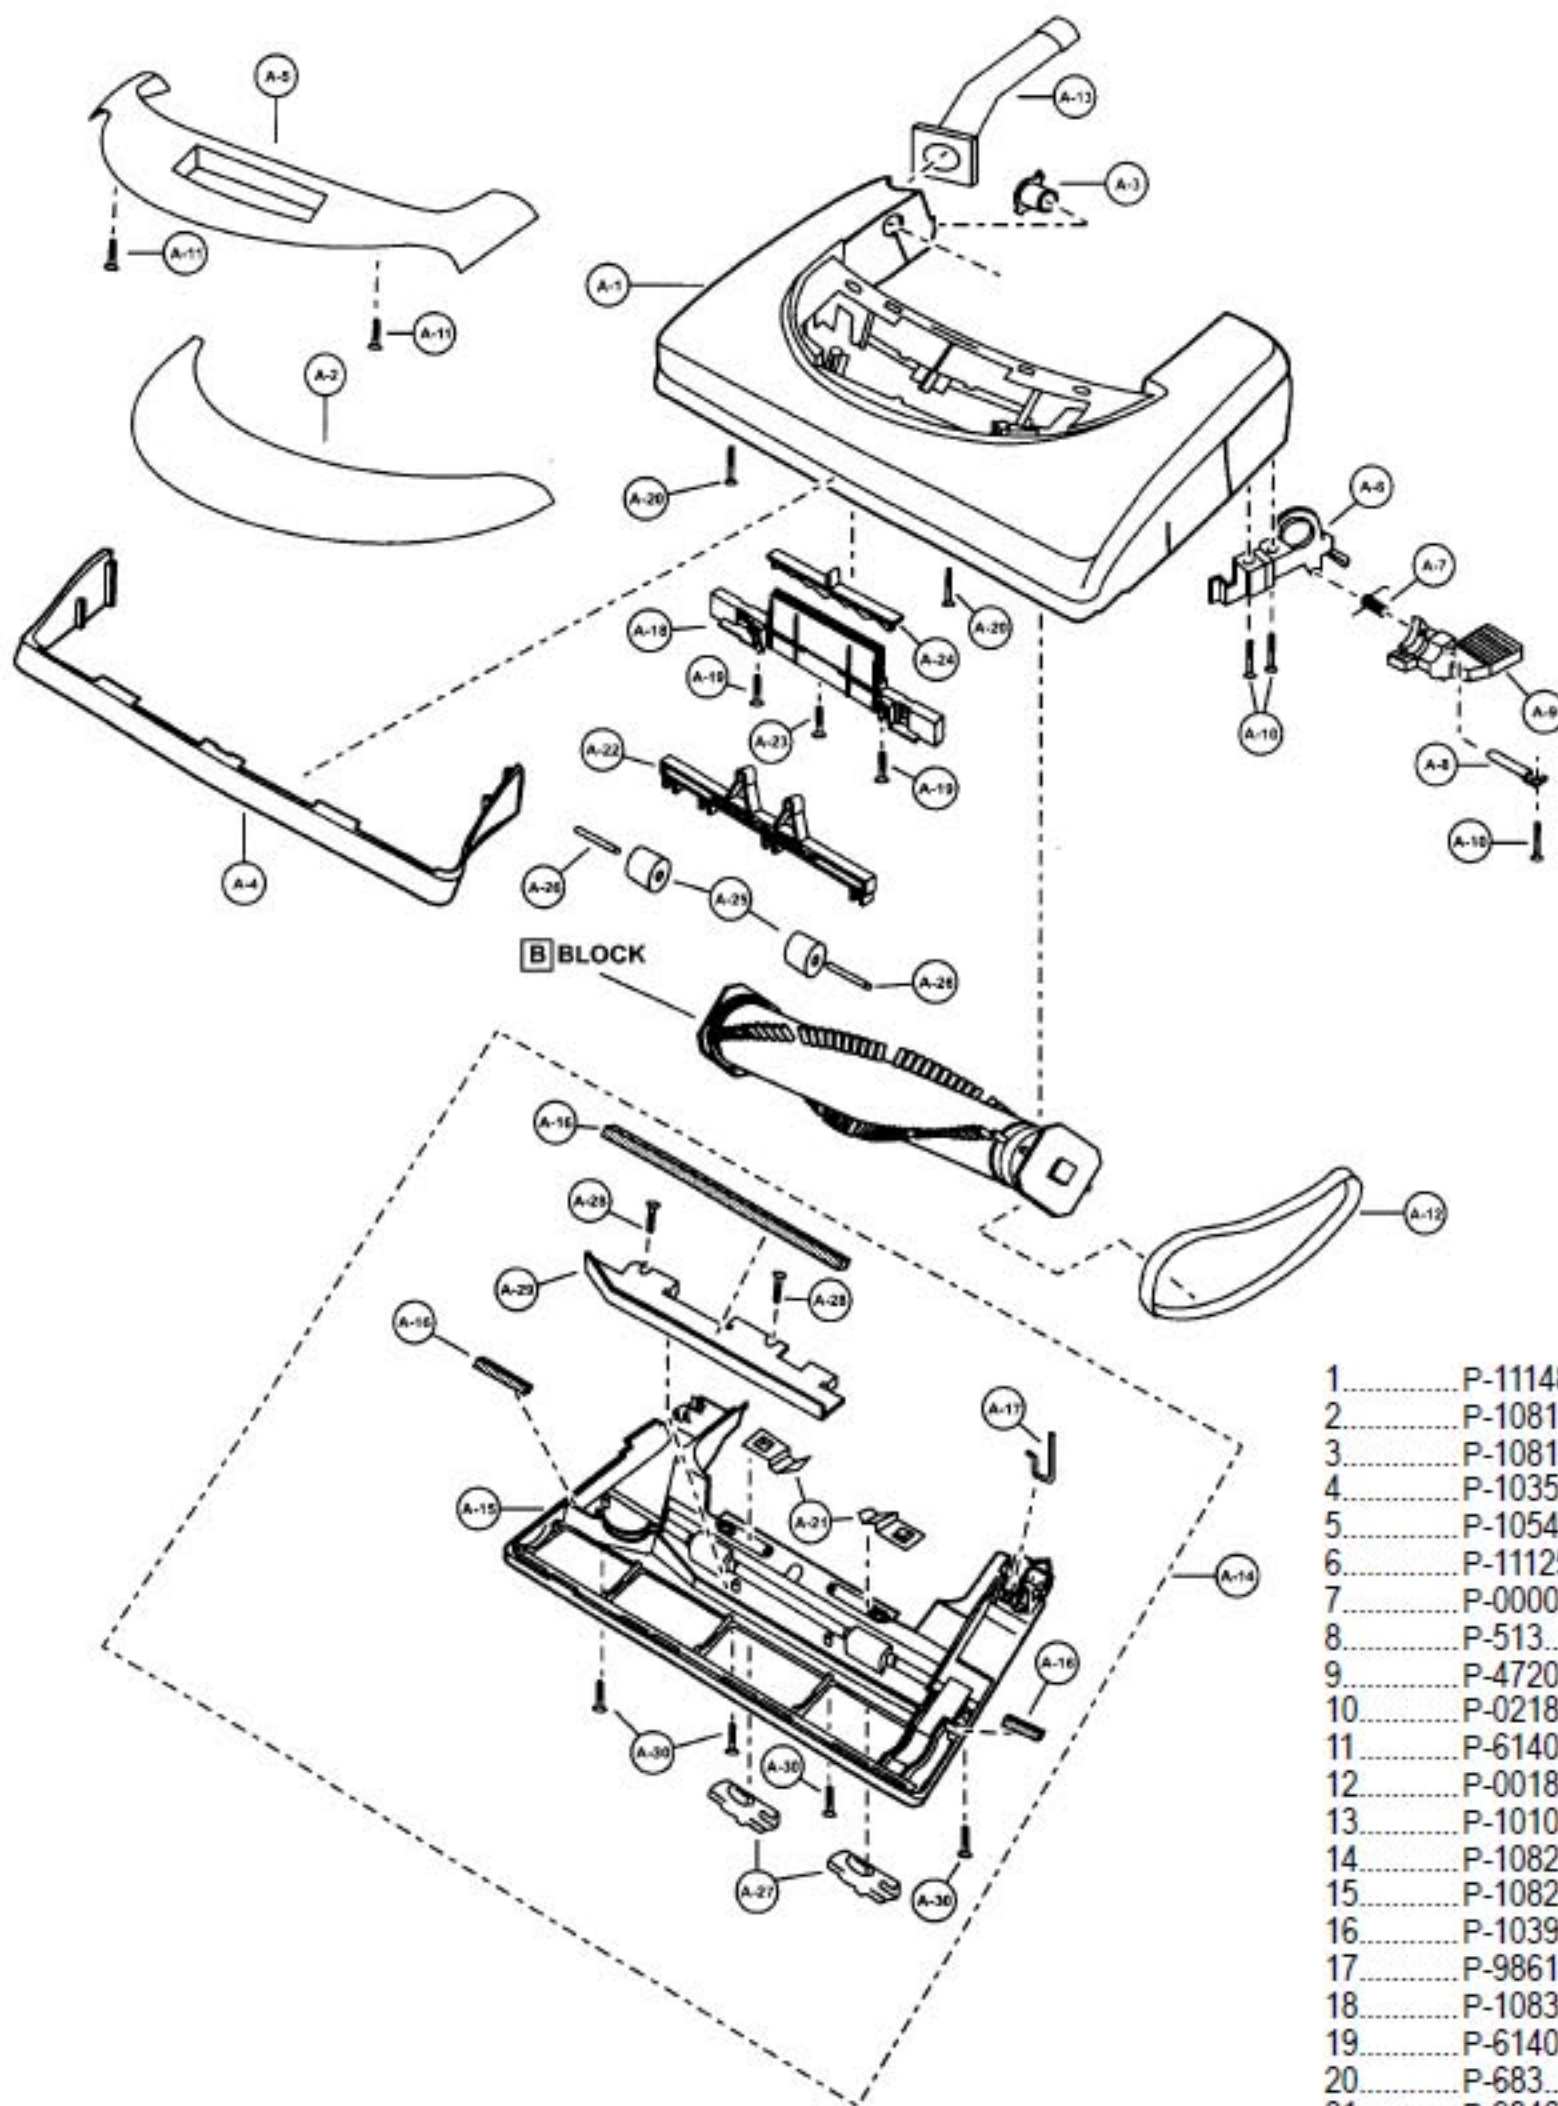

Models: MC-V325

Nozzle Housing

1	P-111486	Nozzle housing
2	P-10818	Window
3	P-10819	Shaft, plastic
4	P-10351	Furniture guard
5	P-105410	Light cover
6	P-111251	Bracket, handle release
7	P-000010	Spring, pedal
8	P-513	Shaft, pedal
9	P-4720	Pedal, handle release
10	P-02181	Screw, frame
11	P-6140	Screw, light cover
12	P-00181	Belt
13	P-10108	Nozzle pipe
14	P-10821	Lower plate assembly
15	P-10822	Lower plate
16	P-10394	Packing, lower plate
17	P-9861	Belt guard
18	P-10832	Slider support
19	P-6140	Screw, slider support
20	P-683	Screw, nozzle
21	P-9846	Stop latch spring
22	P-10528	Height adjustment cam
23	P-6800	Screw, slider support
24	P-10527	Sliding knob
25	P-111284	Wheel
26	P-10357	Shaft, wheel
27	P-2444	Latch
28	P-0001322	Screw, body lower plate
29	P-9766	Body, lower plate
30	P-98104	Screw, metal lower plate

Agitator Assembly

1..... P-10809..... Agitator unit

Handle, Hose, and Attachments

- 1..... P-111487..... Handle assembly
- 2..... P-6620..... Upholstery nozzle
- 3..... P-6088..... Dusting brush
- 4..... P-10562..... Suction control
- 5..... P-111450..... Suction inlet cover
- 6..... P-10561..... Hose unit, stretch
- 7..... P-9894..... Packing, suction inlet
- 8..... P-6069..... Crevice tool
- 9..... P-111488..... Wand, telescopic

Motor Fan Assembly

- 1..... P-000067..... Fan case
- 2..... P-000068..... Nut
- 3..... P-000621..... Washer (a)
- 4..... P-000152..... Fan
- 5..... P-6206..... Washer (b)
- 6..... P-10329..... Spacer
- 7..... P-270091..... Brush assembly
- 8..... P-0036..... Bracket
- 9..... P-0037..... Screws