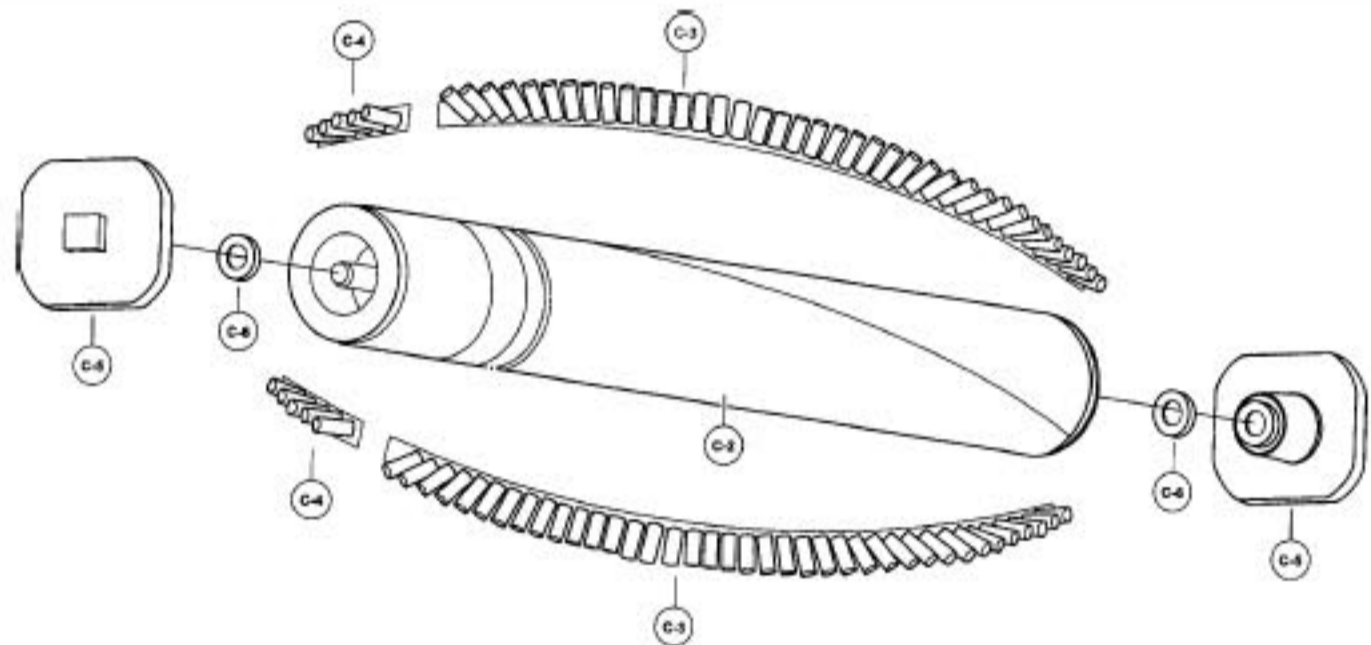

Agitator Assembly

P-9299 ..... Agitator Assembly
2 ..... P-10630 ..... Agitator Unit
3 ..... P-7809 ..... Brush, long
4 ..... P-7909 ..... Brush, short
5 ..... P-9906 ..... Bearing Unit
6 ..... P-0030 ..... Washer

Handle, Hose & Attachments

1 ..... P-9509 ..... Handle Assembly
2 ..... P-000633 ..... Cord Hook
3 ..... P-6800 ..... Screw, cord hook
4 ..... P-10560 ..... Handle
5 ..... P-8972 ..... Suction Inlet Cover
6 ..... P-8179 ..... Hose Unit, stretch
7 ..... P-9894 ..... Packing, suction inlet
8 ..... P-6069 ..... Crevice Tool
9 ..... P-10631 ..... Wand, telescoping
10 ..... P-10562 ..... Suction Control
11 ..... P-6088 ..... Dusting Brush
12 ..... P-6620 ..... Upholstery Nozzle