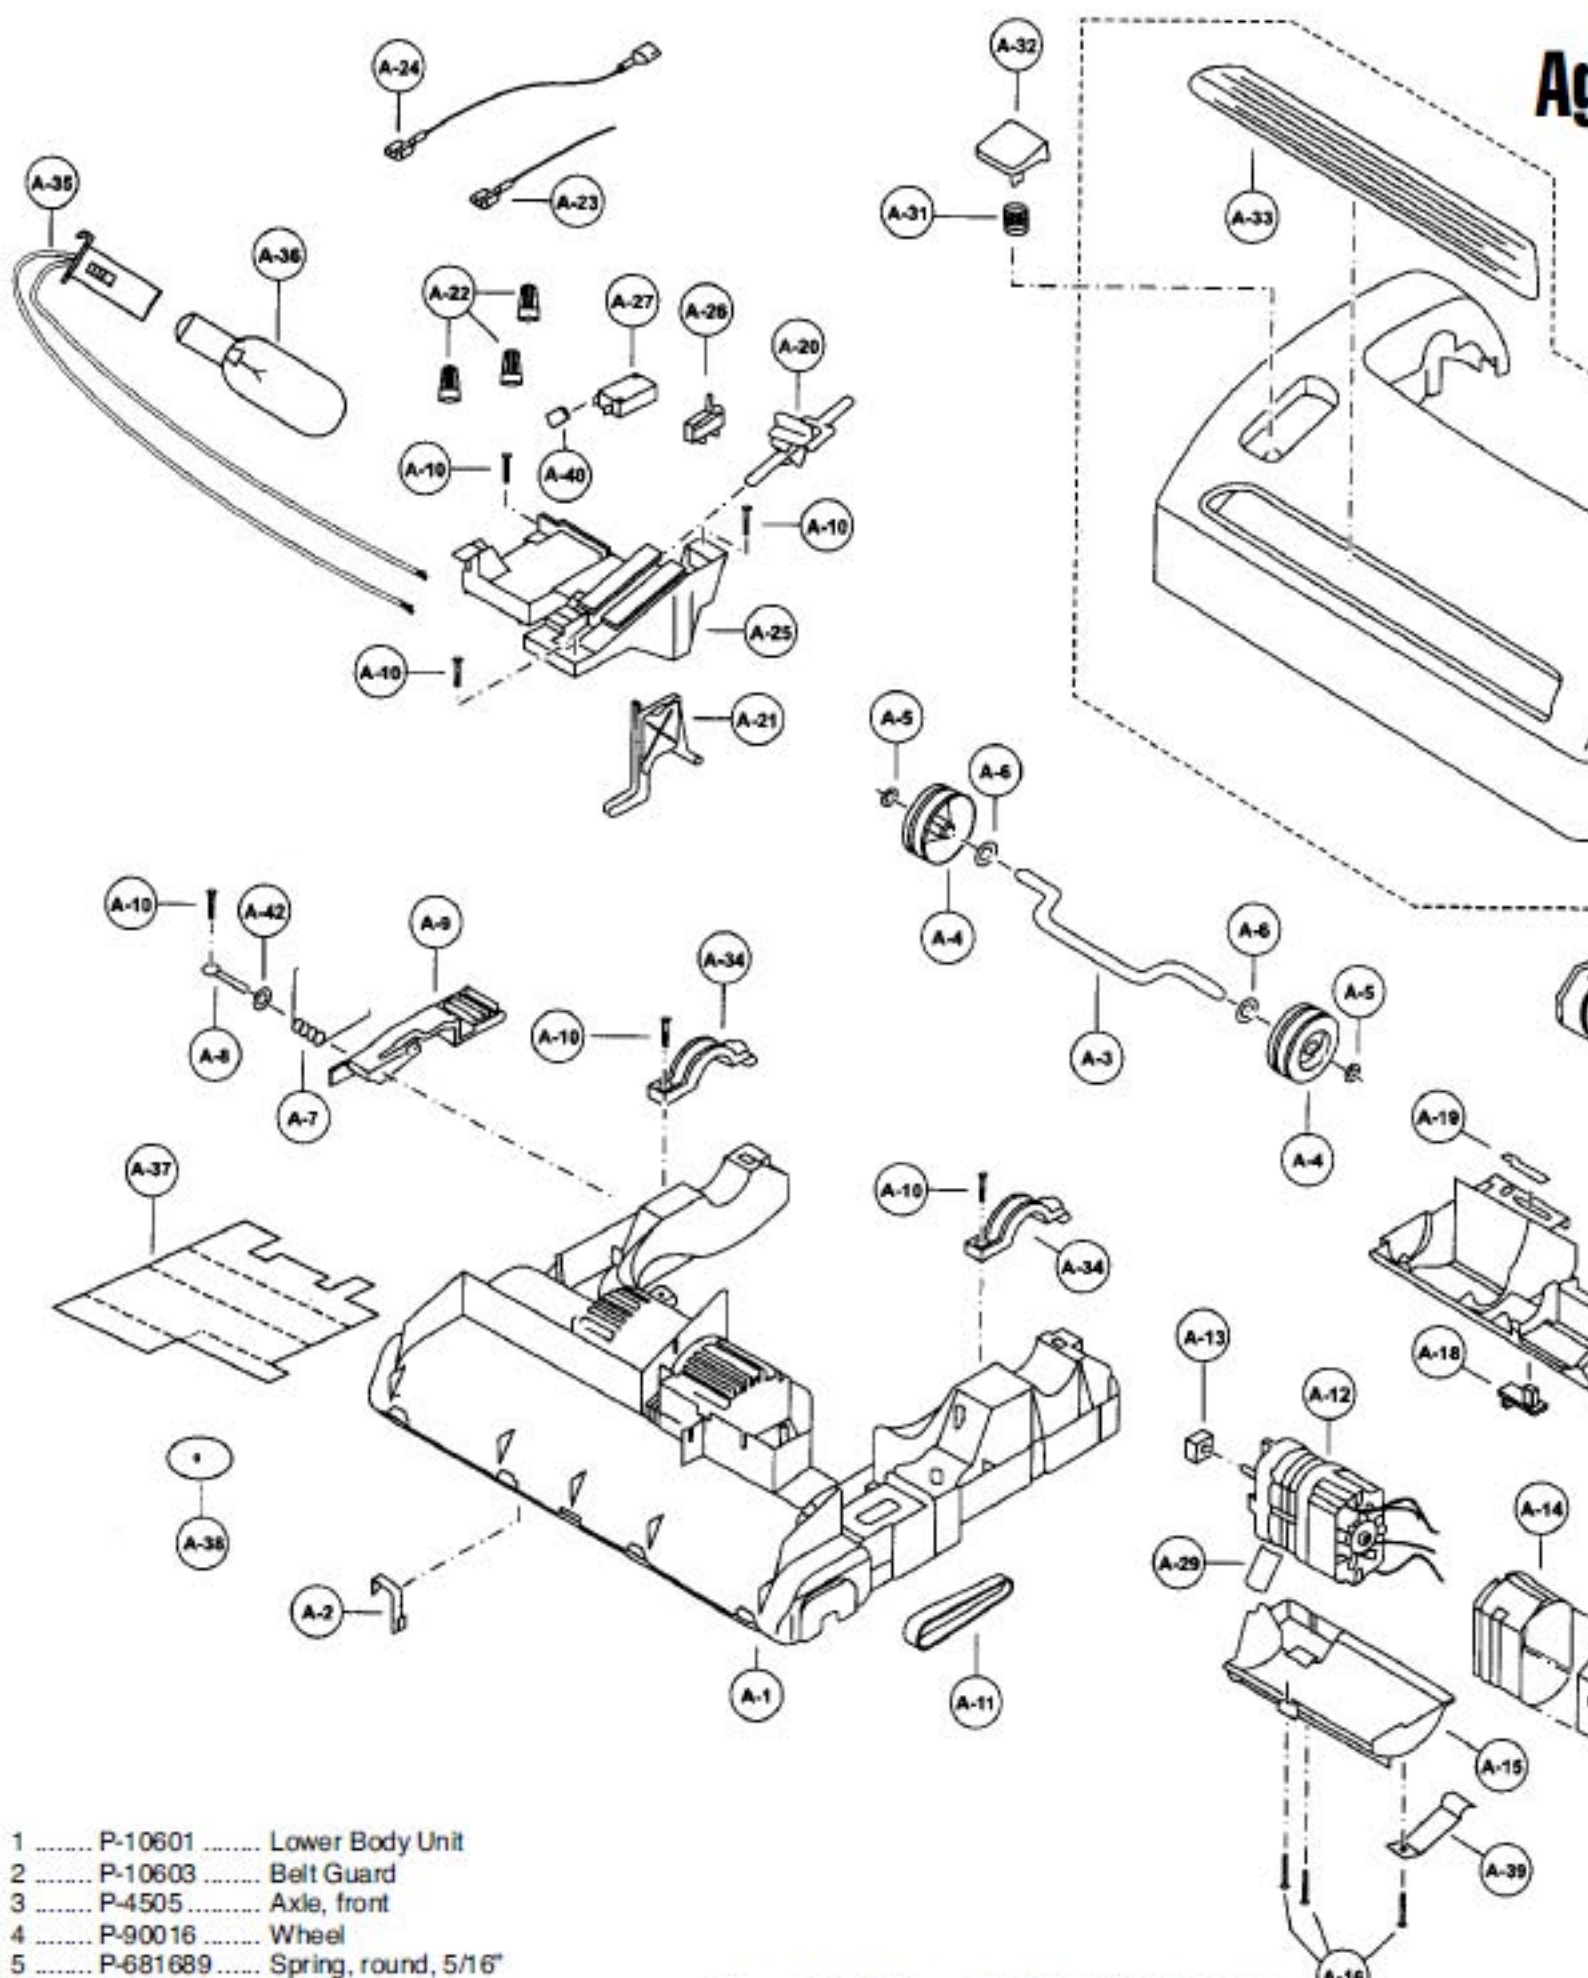

----- Manual continues below -----

PANASONIC

Models: MC-V400

- 1 P-10601 Lower Body Unit
- 2 P-10603 Belt Guard
- 3 P-4505 Axle, front
- 4 P-90016 Wheel
- 5 P-681689 Spring, round, 5/16"

PANASONIC

Models: MC-V400

PANASONIC

Models: MC-V400

1	P-10617	Dust Compartment
2	P-04005	Shaft, rear wheel
3	P-10618	Plastic Bearing
4	P-681384	washer
5	P-6009	Wheel, rear
6	P-681689	Spring, round, 5/16"
7	P-10619	Label, wheel
8	P-10620	Cover, rear wheel
9	P-6140	Screw
10	P-10602	Switch, on/off
11	P-0696	Switch, bare floor
12	P-10621	Lead Wire, blue
13	P-10622	Lead Wire, blue
14	P-10623	Lead Wire, black
15	P-000623	Wire Connector
16	P-10624	Ground Wire, green
17	P-4410	Lead Wire, black
18	P-2486	Fitting, handle