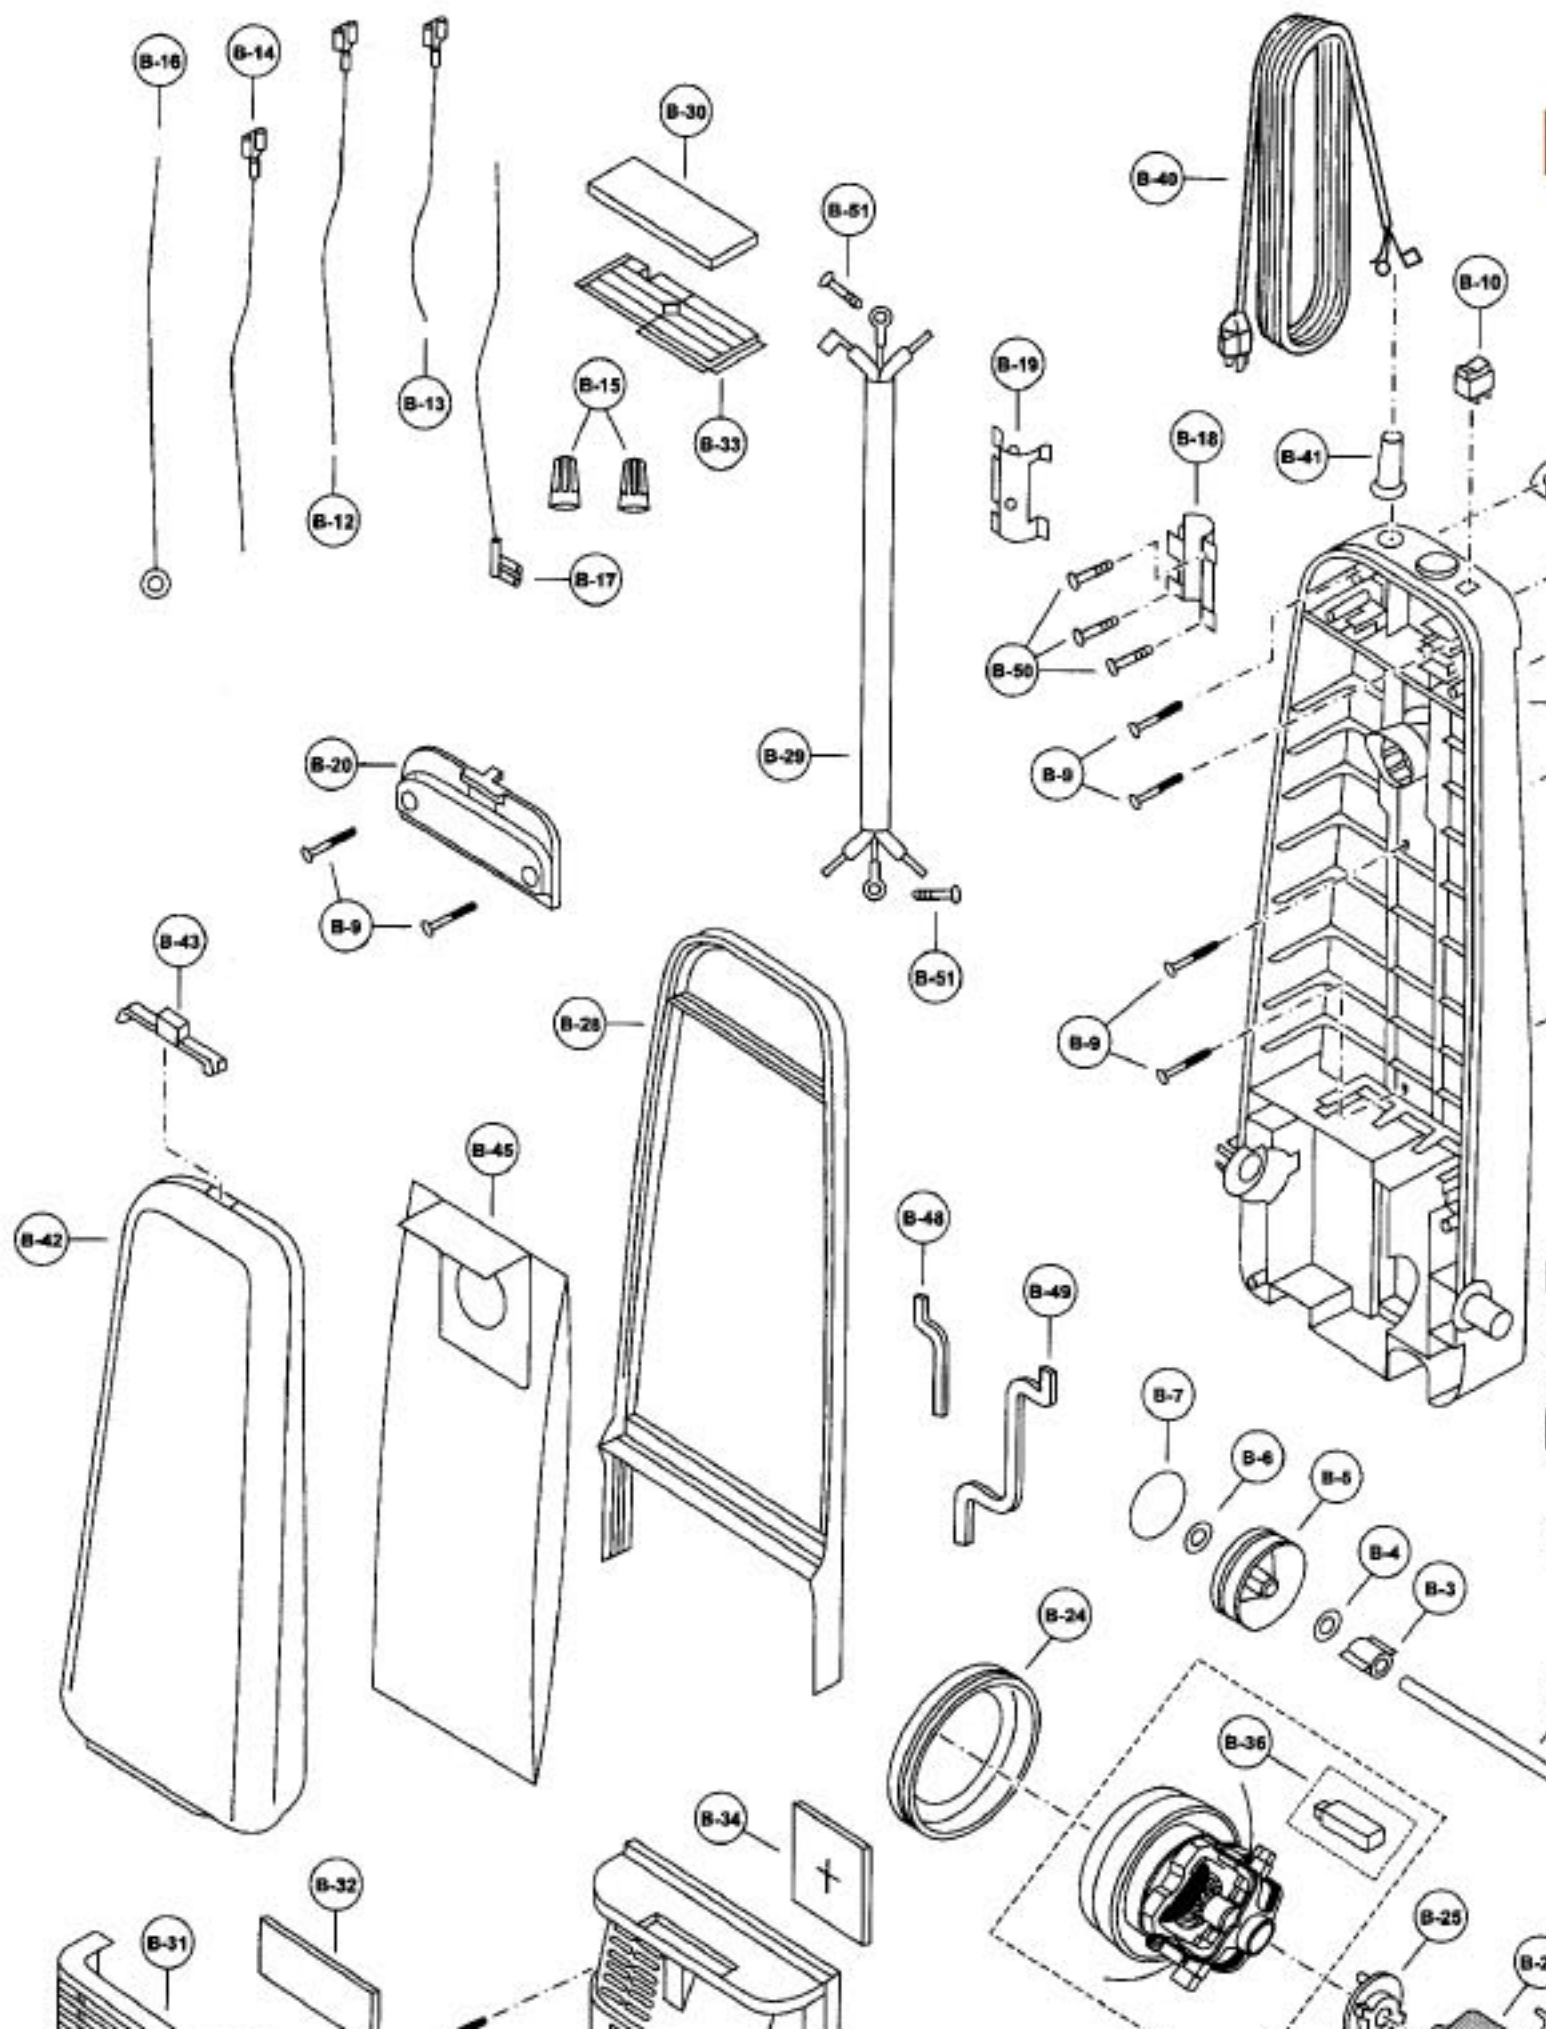

----- Manual continues below -----

PANASONIC

Models: MC-V400

- 1 P-10601 Lower Body Unit
- 2 P-10603 Belt Guard
- 3 P-4505 Axle, front
- 4 P-90016 Wheel
- 5 P-681689 Spring, round, 5/16"

PANASONIC

Models: MC-V400

PANASONIC

Models: MC-V400

1	P-10617	Dust Compartment
2	P-04005	Shaft, rear wheel
3	P-10618	Plastic Bearing
4	P-681384	washer
5	P-6009	Wheel, rear
6	P-681689	Spring, round, 5/16"
7	P-10619	Label, wheel
8	P-10620	Cover, rear wheel
9	P-6140	Screw
10	P-10602	Switch, on/off
11	P-0696	Switch, bare floor
12	P-10621	Lead Wire, blue
13	P-10622	Lead Wire, blue
14	P-10623	Lead Wire, black
15	P-000623	Wire Connector
16	P-10624	Ground Wire, green
17	P-4410	Lead Wire, black
18	P-2486	Fitting, handle