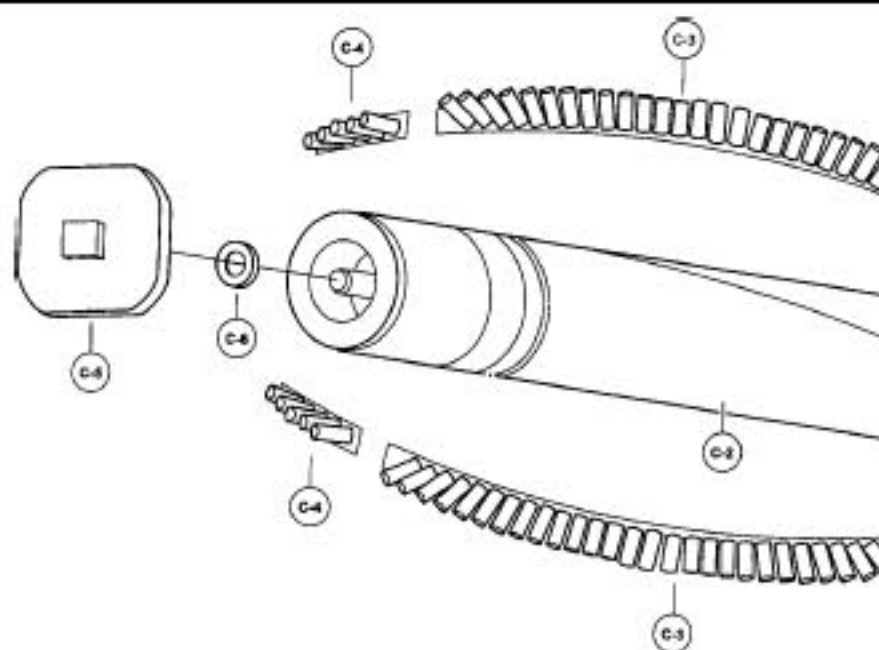

PANASONIC

Models: MC-V400

1	P-10617	Dust Compartment
2	P-04005	Shaft, rear wheel
3	P-10618	Plastic Bearing
4	P-681384	washer
5	P-6009	Wheel, rear
6	P-681689	Spring, round, 5/16"
7	P-10619	Label, wheel
8	P-10620	Cover, rear wheel
9	P-6140	Screw
10	P-10602	Switch, on/off
11	P-0696	Switch, bare floor
12	P-10621	Lead Wire, blue
13	P-10622	Lead Wire, blue
14	P-10623	Lead Wire, black
15	P-000623	Wire Connector
16	P-10624	Ground Wire, green
17	P-4410	Lead Wire, black
18	P-2486	Fitting, handle

19	P-10549	Supporter, handle
20	P-10552	Switch Cover
21	P-92109	Suction Motor Assy
22	P-10625	Lead Wire, white
23	P-9931	Noise Suppressor
24	P-24	Motor Support, front
25	P-10626	Motor Support, rear
26	P-93033	Plastic Cover, motor
27	P-10627	Motor Cover, front
28	P-10553	Bumper
29	P-10551	Wire Cord
30	P-10557	Filter
31	P-10556	Cover, front filter
32	P-10550	Filter, secondary
33	P-3209	Filter Supporter
34	P-10558	Filter, exhaust
35	P-9406	Hose Assembly, short
36	P-0035	Carbon Brush, 2pk

37	P-105
38	P-105
39	P-105
40	P-104
41	P-103
42	P-105
43	P-106
44	P-733
45	P-145
46	P-106
47	P-151
48	P-586
49	P-399
50	P-817
51	P-991
52	P-001

Agitator Assembly

	P-9299	Agitator Assembly
2	P-10630	Agitator Unit
3	P-7809	Brush, long
4	P-7909	Brush, short
5	P-9906	Bearing Unit
6	P-0030	Washer

Handle, Hose & Attachments

1	P-9509	Handle Assembly
2	P-000633	Cord Hook
3	P-6800	Screw, cord hook
4	P-10560	Handle
5	P-8972	Suction Inlet Cover
6	P-8179	Hose Unit, stretch
7	P-9894	Packing, suction inlet
8	P-6069	Crevice Tool
9	P-10631	Wand, telescoping
10	P-10562	Suction Control
11	P-6088	Dusting Brush
12	P-6620	Upholstery Nozzle