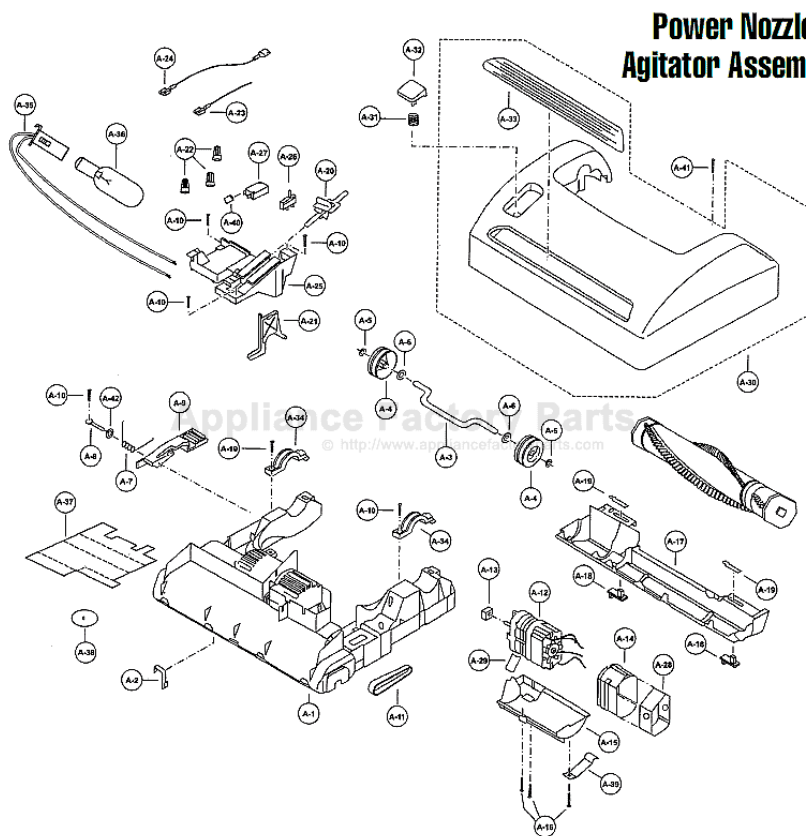

[Find Your PANASONIC Vacuum Cleaner Parts - Select From 605 Models](#)

----- Manual continues below -----