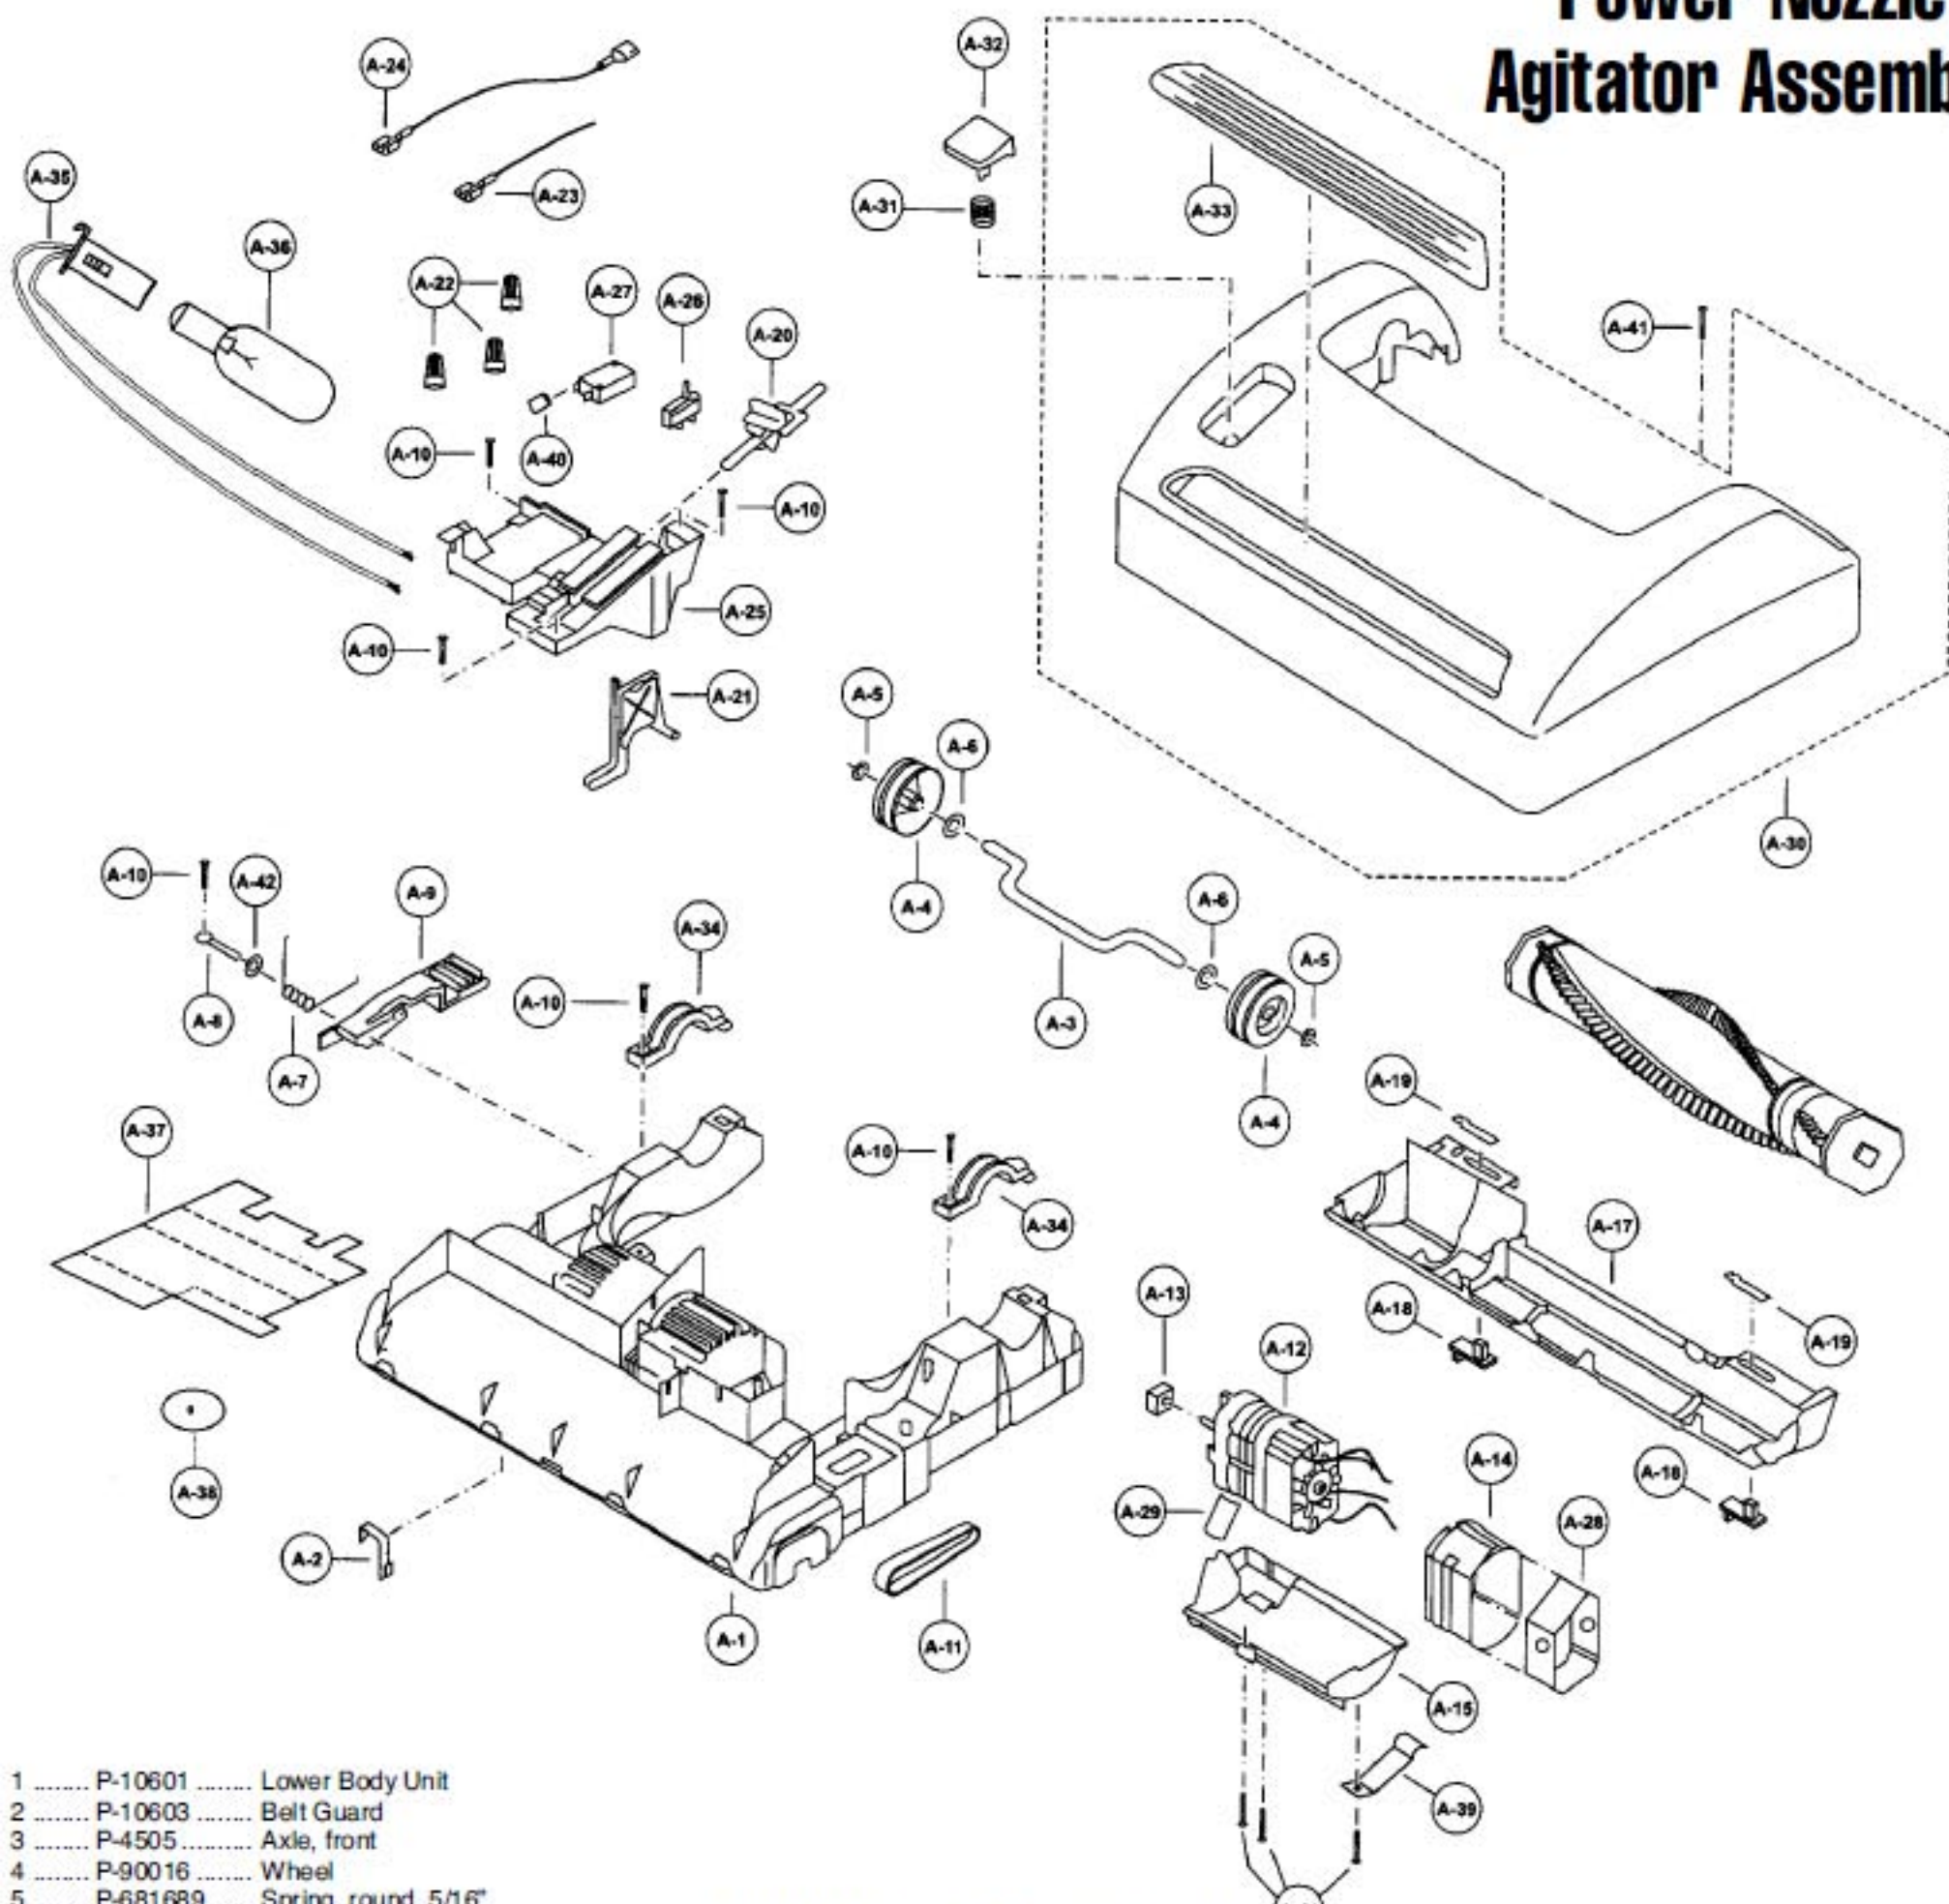

Power Nozzle & Agitator Assembly

- 1 P-10601 Lower Body Unit
- 2 P-10603 Belt Guard
- 3 P-4505 Axle, front
- 4 P-90016 Wheel
- 5 P-681689 Spring, round, 5/16"
- 6 P-681384 Washer
- 7 P-5702 pedal Spring
- 8 P-10604 Shaft, pedal
- 9 P-10605 Pedal, handle release
- 10 P-6140 Screw
- 11 P-10599 Belt, 2pk
- 12 P-10606 Motor Assy
- 13 P-000353 Seal, motor shaft
- 14 P-7011 Motor Support
- 15 P-2905 Motor Holder
- 16 P-8172 Screw
- 17 P-10607 Cover, lower plate
- 18 P-6809 Latch Cover
- 19 P-9846 Spring, stop latch

- 20 P-57006 Knob, height adjustment
- 21 P-61009 Height Adjustment Cam
- 22 P-000623 Wire Connector
- 23 P-10608 Lead Wire, black
- 24 P-10609 Lead Wire, red
- 25 P-53106 Slider Support
- 26 P-76009 Overload Protector
- 27 N/A On/Off Switch, bare floor
- 28 P-10570 brush Shroud, motor
- 29 P-10610 Packing, motor seal
- 30 P-10611 Nozzle Housing Assembly
- 31 P-87005 Spring, reset button
- 32 P-64006 Push Button, reset
- 33 P-10612 Window Cover