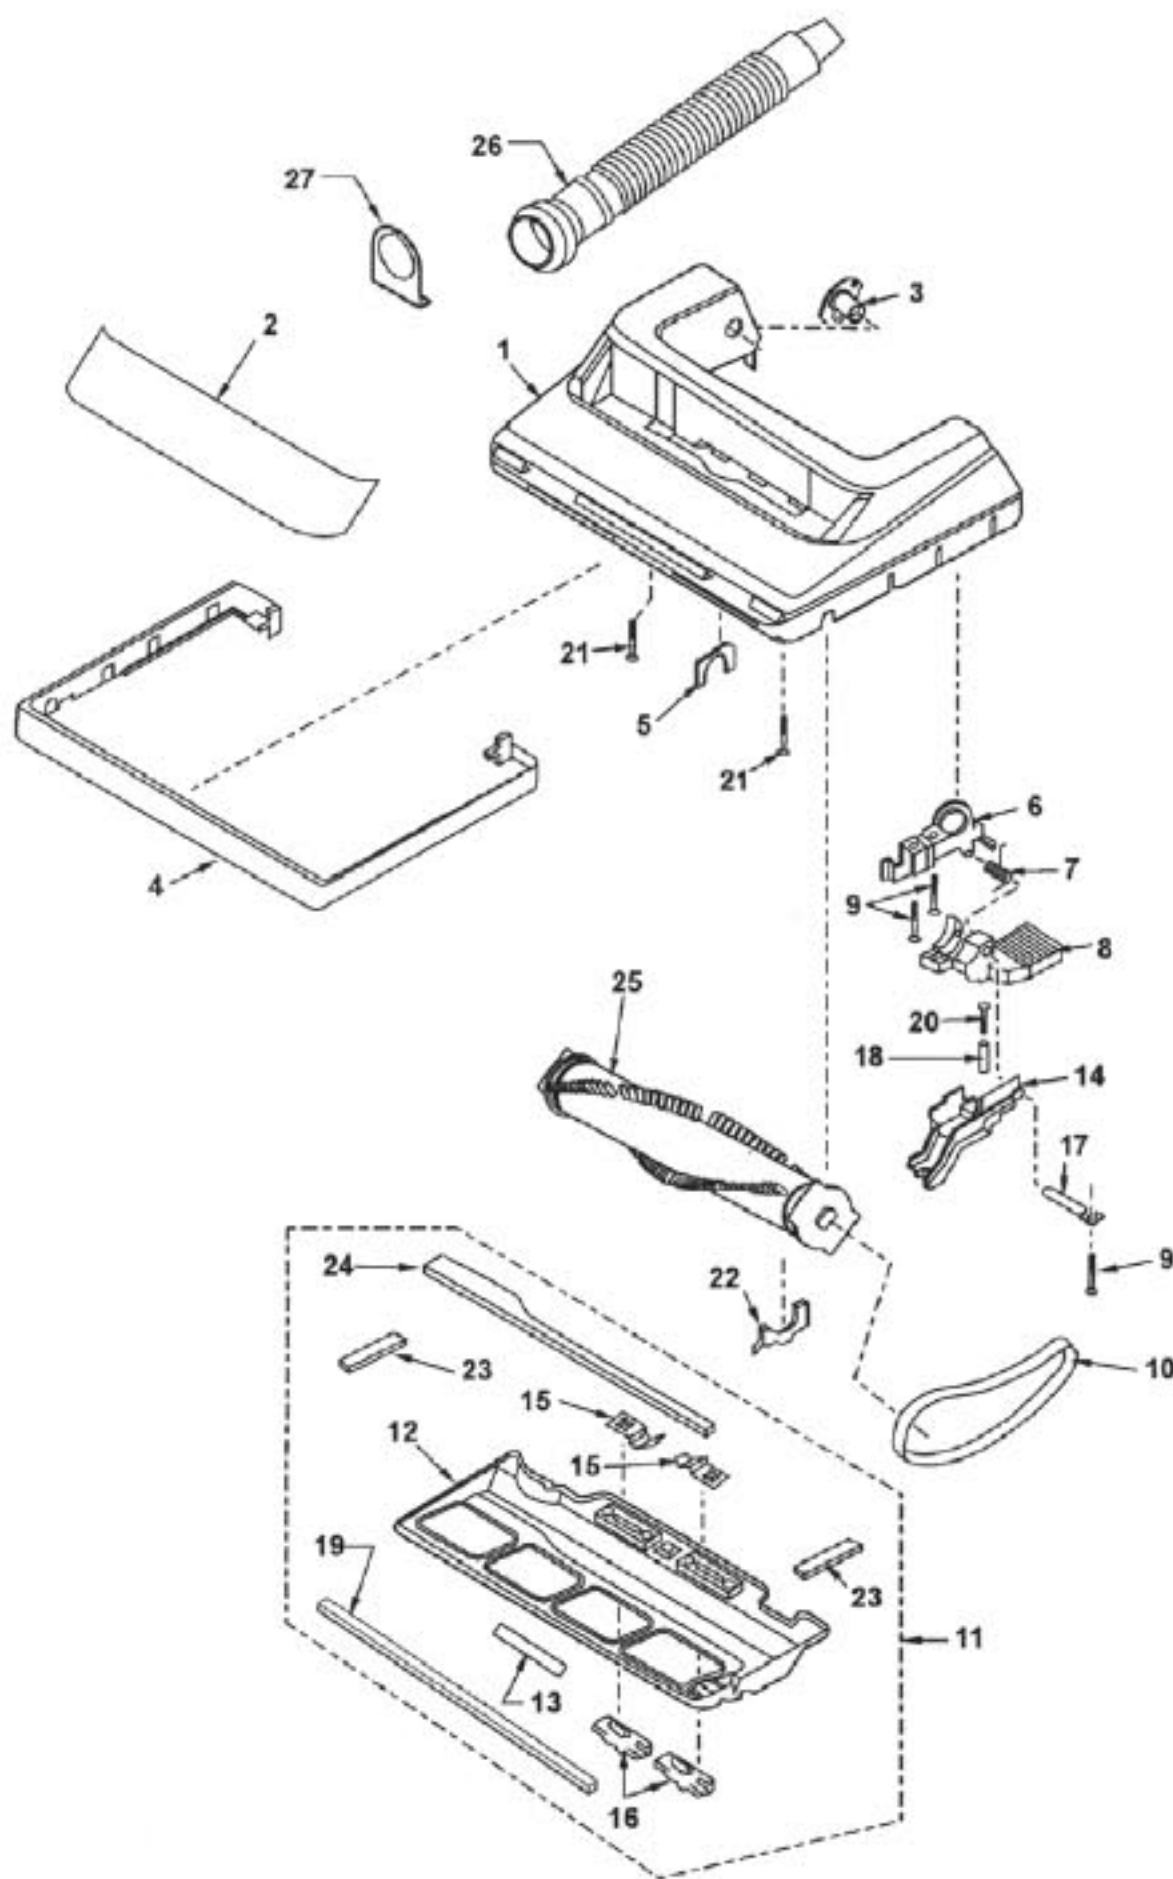

NOZZLE HOUSING

Index	Part #	Description
1	P-11471	Nozzle Housing
2	P-11472	Window
3	P-10819	Shaft (plastic)
4	P-11473	Furniture Guard
5	P-81	Packing (nozzle)
6	P-000095	Frame
7	P-11474	Spring (pedal)
8	P-4720	Pedal
9	P-6140	Screw
10	P-11434	Belt
11	P-10370	Lower Plate Assembly
12	P-8942	Lower Plate
13	P-9826	Warning Label
14	P-1124	Belt Cover (rear)
15	P-9846	Stop Latch Spring
16	P-2751	Latch
17	P-00051	Pedal Shaft
18	P-7411	Spacer
19	P-10373	Packing (lower plate front)
20	P-43096	Screw (spacer)
21	P-683	Screw (nozzle)
22	P-8220	Agitator Holder
23	P-392	Packing (lower plate sides)
24	P-742	Packing (lower plate back)
25	P-111482	Agitator Unit
26	P-11475	Nozzle Hose
27	P-2420	Hose Supporter