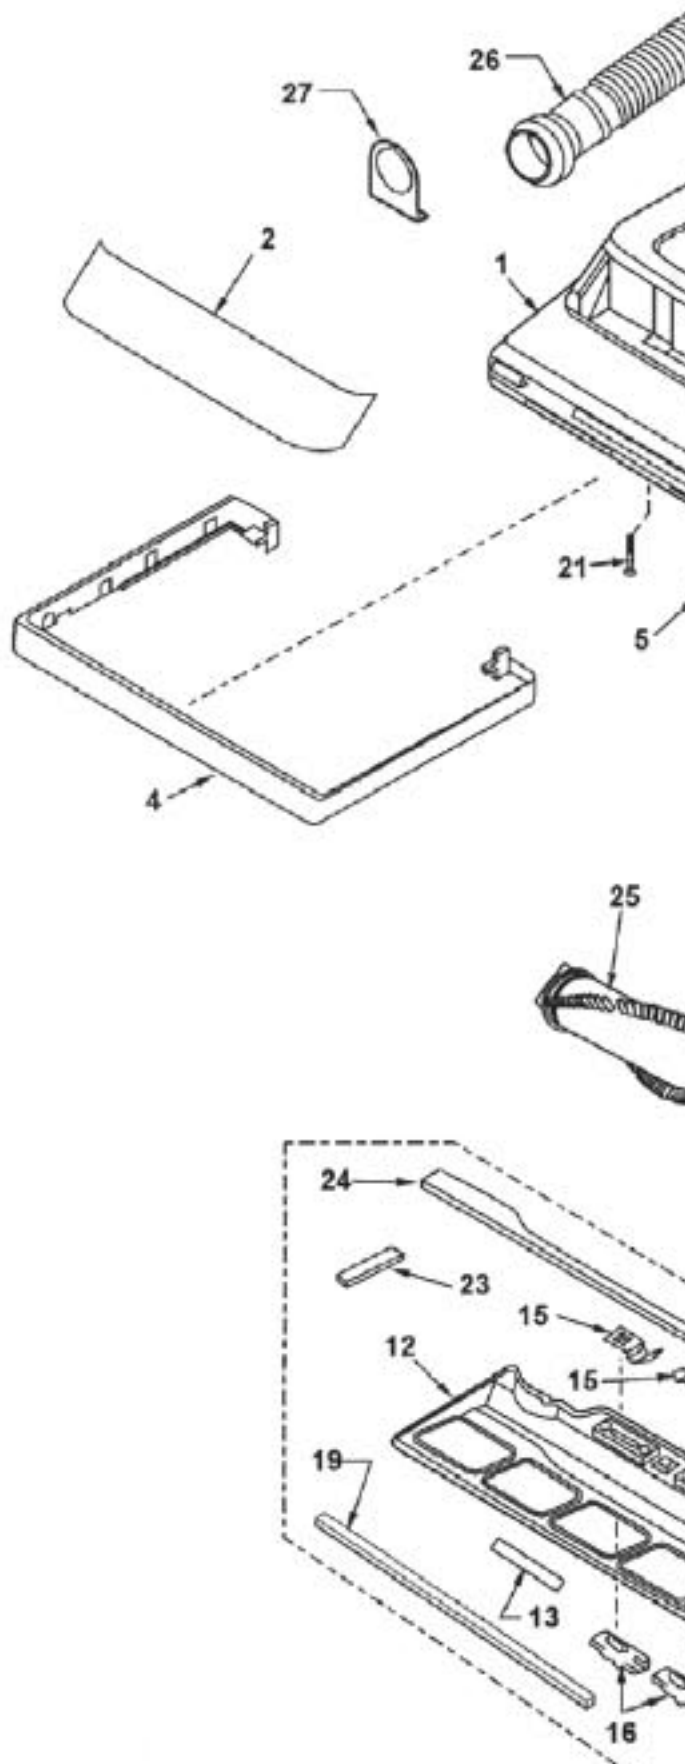

----- Manual continues below -----

PANASONIC

Model: MC-V415

PANASONIC

Model: MC-V415

Index	Part #	Description
1	P-11454	Dust Container Unit
2	P-11455	Dust Cover Assembly
3	P-10804	Power Cord
4	P-000623	Wire Connector
5	P-11456	Rear Cover Packing
6	P-5860	Packing (left)
7	P-10317	Packing (right)
8	P-11457	On/Off Switch
9	P-11458	On/Off Button
10	P-11459	Switch Cover
11	P-6140	Screw
12	P-10403	Hose Holder
13	P-6140	Screw
14	P-6115	Washer
15	P-111315	Wheel
16	P-74009	Wheel Stopper
17	P-111588	Shaft (wheel)
18	P-10776	Protector
19	P-10316	Protector Spring
20	P-111412	Protector Case
21	P-10449	Screw (hose holder)
22	P-2117	Nut
23	P-7301	Screw (handle)
24	P-11460	Motor Support (handle)
25	P-10846	Fan Motor
26	P-0293	Motor Support (rubber)

Index	Part #	Description
27	P-11358	Motor
28	P-10720	Lead
29	P-10848	Lead
30	P-10385	Wire
31	P-11372	Exhaust
32	P-11461	Handle
33	P-11462	Filter
34	P-1847	Hose
35	P-11463	Packing
36	P-11464	Secur
37	P-6140	Screw
38	P-11465	Handle
39	P-11466	Handle
40	P-11467	Handle
41	P-11468	Handle
42	P-111599	Filter
43	P-11469	Valve
44	P-11470	Filter
45	P-11397	Plasti
46	P-6088	Dustin
47	P-6069	Crevice
48	P-11476	Wand
49	P-9907	Screw
50	P-10512	Suction
51	P-9912	Screw
52	P-111672	Prote

PANASONIC

Model: MC-V415

NO

Index	Part #	Description
1	P-11471	Nozzle Housing
2	P-11472	Window
3	P-10819	Shaft (plastic)
4	P-11473	Furniture Guard
5	P-81	Packing (nozzle)
6	P-000095	Frame
7	P-11474	Spring (pedal)
8	P-4720	Pedal
9	P-6140	Screw
10	P-11434	Belt
11	P-10370	Lower Plate Assembly
12	P-8942	Lower Plate
13	P-9826	Warning Label
14	P-1124	Belt Cover (rear)
15	P-9846	Stop Latch Spring
16	P-2751	Latch
17	P-00051	Pedal Shaft
18	P-7411	Spacer
19	P-10373	Packing (lower plate front)
20	P-13096	Screw (spacer)