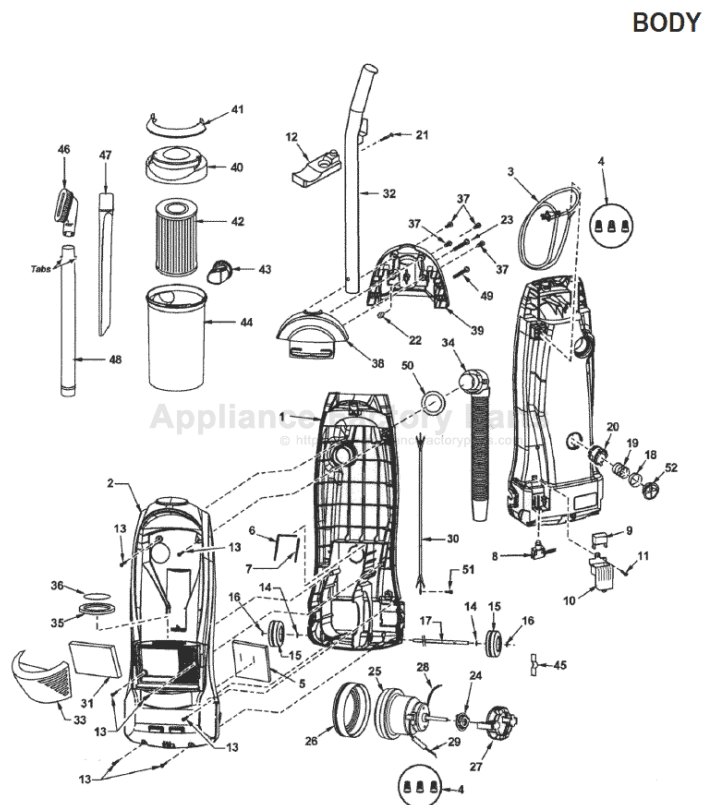

This Owner's Manual is provided and hosted by [Appliance Factory Parts](#).

PANASONIC V415 Owner's Manual

[Shop genuine replacement parts for PANASONIC V415](#)

[Find Your PANASONIC Vacuum Cleaner Parts - Select From 605 Models](#)

----- Manual continues below -----

PANASONIC

Model: MC-V415

PANASONIC

Model: MC-V415

Index	Part #	Description
1	P-11454	Dust Container Unit
2	P-11455	Dust Cover Assembly
3	P-10804	Power Cord
4	P-000623	Wire Connector
5	P-11456	Rear Cover Packing
6	P-5860	Packing (left)
7	P-10317	Packing (right)
8	P-11457	On/Off Switch
9	P-11458	On/Off Button
10	P-11459	Switch Cover
11	P-6140	Screw
12	P-10403	Hose Holder
13	P-6140	Screw
14	P-6115	Washer
15	P-111315	Wheel
16	P-74009	Wheel Stopper
17	P-111588	Shaft (wheel)
18	P-10776	Protector
19	P-10316	Protector Spring
20	P-111412	Protector Case
21	P-10449	Screw (hose holder)
22	P-2117	Nut
23	P-7301	Screw (handle)
24	P-11460	Motor Support (handle)
25	P-10846	Fan Motor
26	P-0293	Motor Support (rubber)

Index	Part #	Description
27	P-11358	Motor
28	P-10720	Lead
29	P-10848	Lead
30	P-10385	Wire
31	P-11372	Exhaust
32	P-11461	Handle
33	P-11462	Filter
34	P-1847	Hose
35	P-11463	Packing
36	P-11464	Secur
37	P-6140	Screw
38	P-11465	Handle
39	P-11466	Handle
40	P-11467	Handle
41	P-11468	Handle
42	P-111599	Filter
43	P-11469	Valve
44	P-11470	Filter
45	P-11397	Plasti
46	P-6088	Dustin
47	P-6069	Crevice
48	P-11476	Wand
49	P-9907	Screw
50	P-10512	Suction
51	P-9912	Screw
52	P-111672	Prote

PANASONIC

Model: MC-V415

NO

Index	Part #	Description
1	P-11471	Nozzle Housing
2	P-11472	Window
3	P-10819	Shaft (plastic)
4	P-11473	Furniture Guard
5	P-81	Packing (nozzle)
6	P-000095	Frame
7	P-11474	Spring (pedal)
8	P-4720	Pedal
9	P-6140	Screw
10	P-11434	Belt
11	P-10370	Lower Plate Assembly
12	P-8942	Lower Plate
13	P-9826	Warning Label
14	P-1124	Belt Cover (rear)
15	P-9846	Stop Latch Spring
16	P-2751	Latch
17	P-00051	Pedal Shaft
18	P-7411	Spacer
19	P-10373	Packing (lower plate front)
20	P-13096	Screw (spacer)