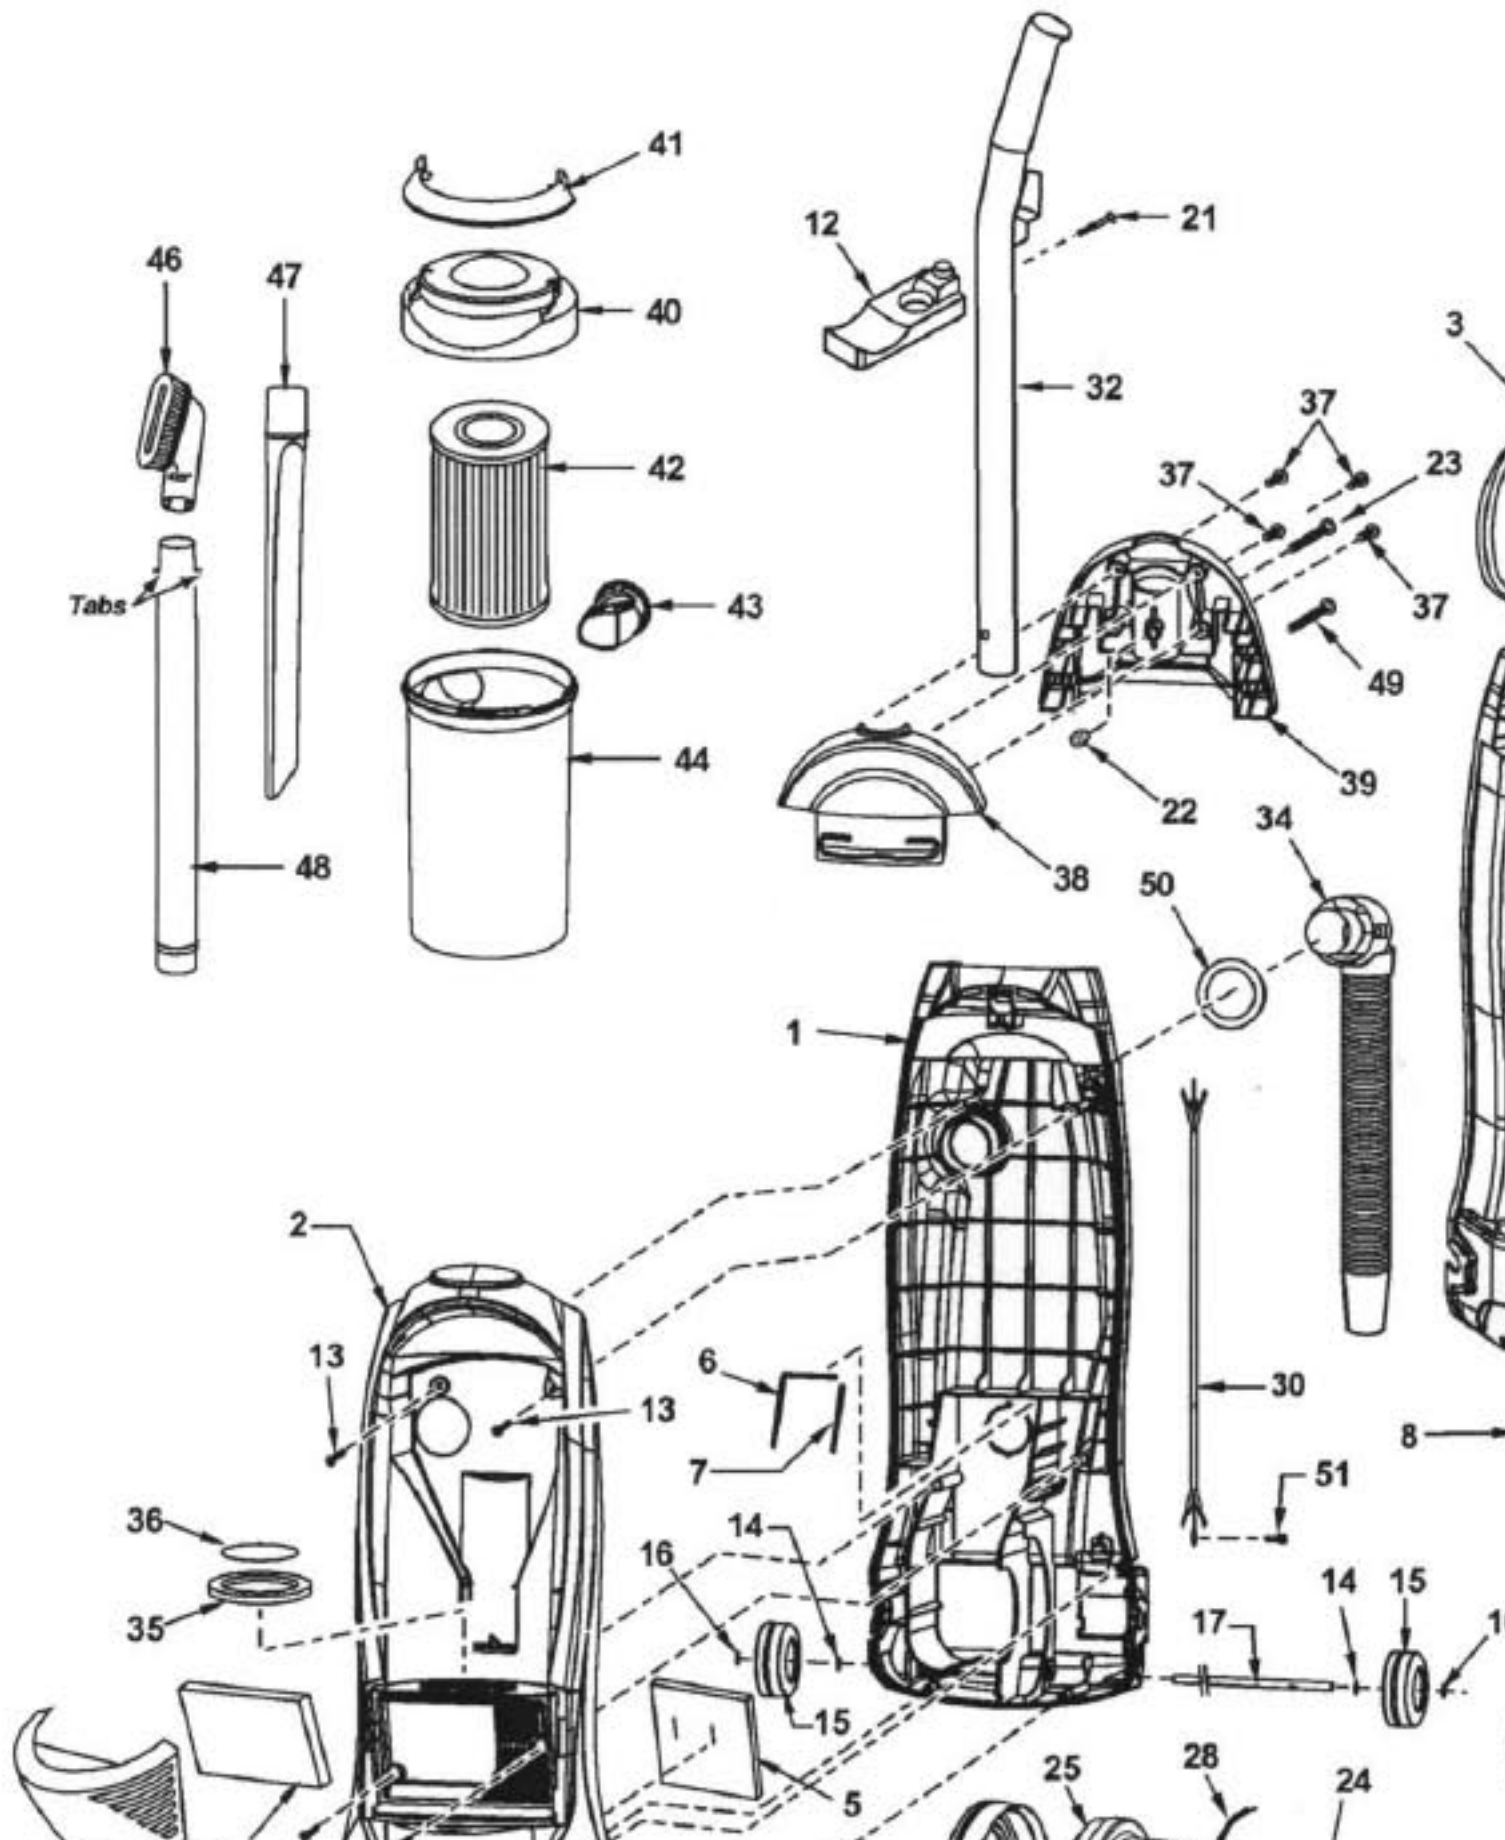

This Owner's Manual is provided and hosted by [Appliance Factory Parts](#).

PANASONIC V415 Owner's Manual

[Shop genuine replacement parts for PANASONIC V415](#)

[Find Your PANASONIC Vacuum Cleaner Parts - Select From 605 Models](#)

----- Manual continues below -----

PANASONIC

Model: MC-V415

PANASONIC

Model: MC-V415

Index	Part #	Description
1	P-11454	Dust Container Unit
2	P-11455	Dust Cover Assembly
3	P-10804	Power Cord
4	P-000623	Wire Connector
5	P-11456	Rear Cover Packing
6	P-5860	Packing (left)
7	P-10317	Packing (right)
8	P-11457	On/Off Switch
9	P-11458	On/Off Button
10	P-11459	Switch Cover
11	P-6140	Screw
12	P-10403	Hose Holder
13	P-6140	Screw
14	P-6115	Washer
15	P-111315	Wheel
16	P-74009	Wheel Stopper
17	P-111588	Shaft (wheel)
18	P-10776	Protector
19	P-10316	Protector Spring
20	P-111412	Protector Case
21	P-10449	Screw (hose holder)
22	P-2117	Nut
23	P-7301	Screw (handle)
24	P-11460	Motor Support (handle)
25	P-10846	Fan Motor
26	P-0293	Motor Support (rubber)

Index	Part #	Description
27	P-11358	Motor
28	P-10720	Lead
29	P-10848	Lead
30	P-10385	Wire
31	P-11372	Exhaust
32	P-11461	Handle
33	P-11462	Filter
34	P-1847	Hose
35	P-11463	Packing
36	P-11464	Secur
37	P-6140	Screw
38	P-11465	Handle
39	P-11466	Handle
40	P-11467	Handle
41	P-11468	Handle
42	P-111599	Filter
43	P-11469	Valve
44	P-11470	Filter
45	P-11397	Plasti
46	P-6088	Dustin
47	P-6069	Crevice
48	P-11476	Wand
49	P-9907	Screw
50	P-10512	Suction
51	P-9912	Screw
52	P-111672	Prote

PANASONIC

Model: MC-V415

NO

Index	Part #	Description
1	P-11471	Nozzle Housing
2	P-11472	Window
3	P-10819	Shaft (plastic)
4	P-11473	Furniture Guard
5	P-81	Packing (nozzle)
6	P-000095	Frame
7	P-11474	Spring (pedal)
8	P-4720	Pedal
9	P-6140	Screw
10	P-11434	Belt
11	P-10370	Lower Plate Assembly
12	P-8942	Lower Plate
13	P-9826	Warning Label
14	P-1124	Belt Cover (rear)
15	P-9846	Stop Latch Spring
16	P-2751	Latch
17	P-00051	Pedal Shaft
18	P-7411	Spacer
19	P-10373	Packing (lower plate front)
20	P-13096	Screw (spacer)