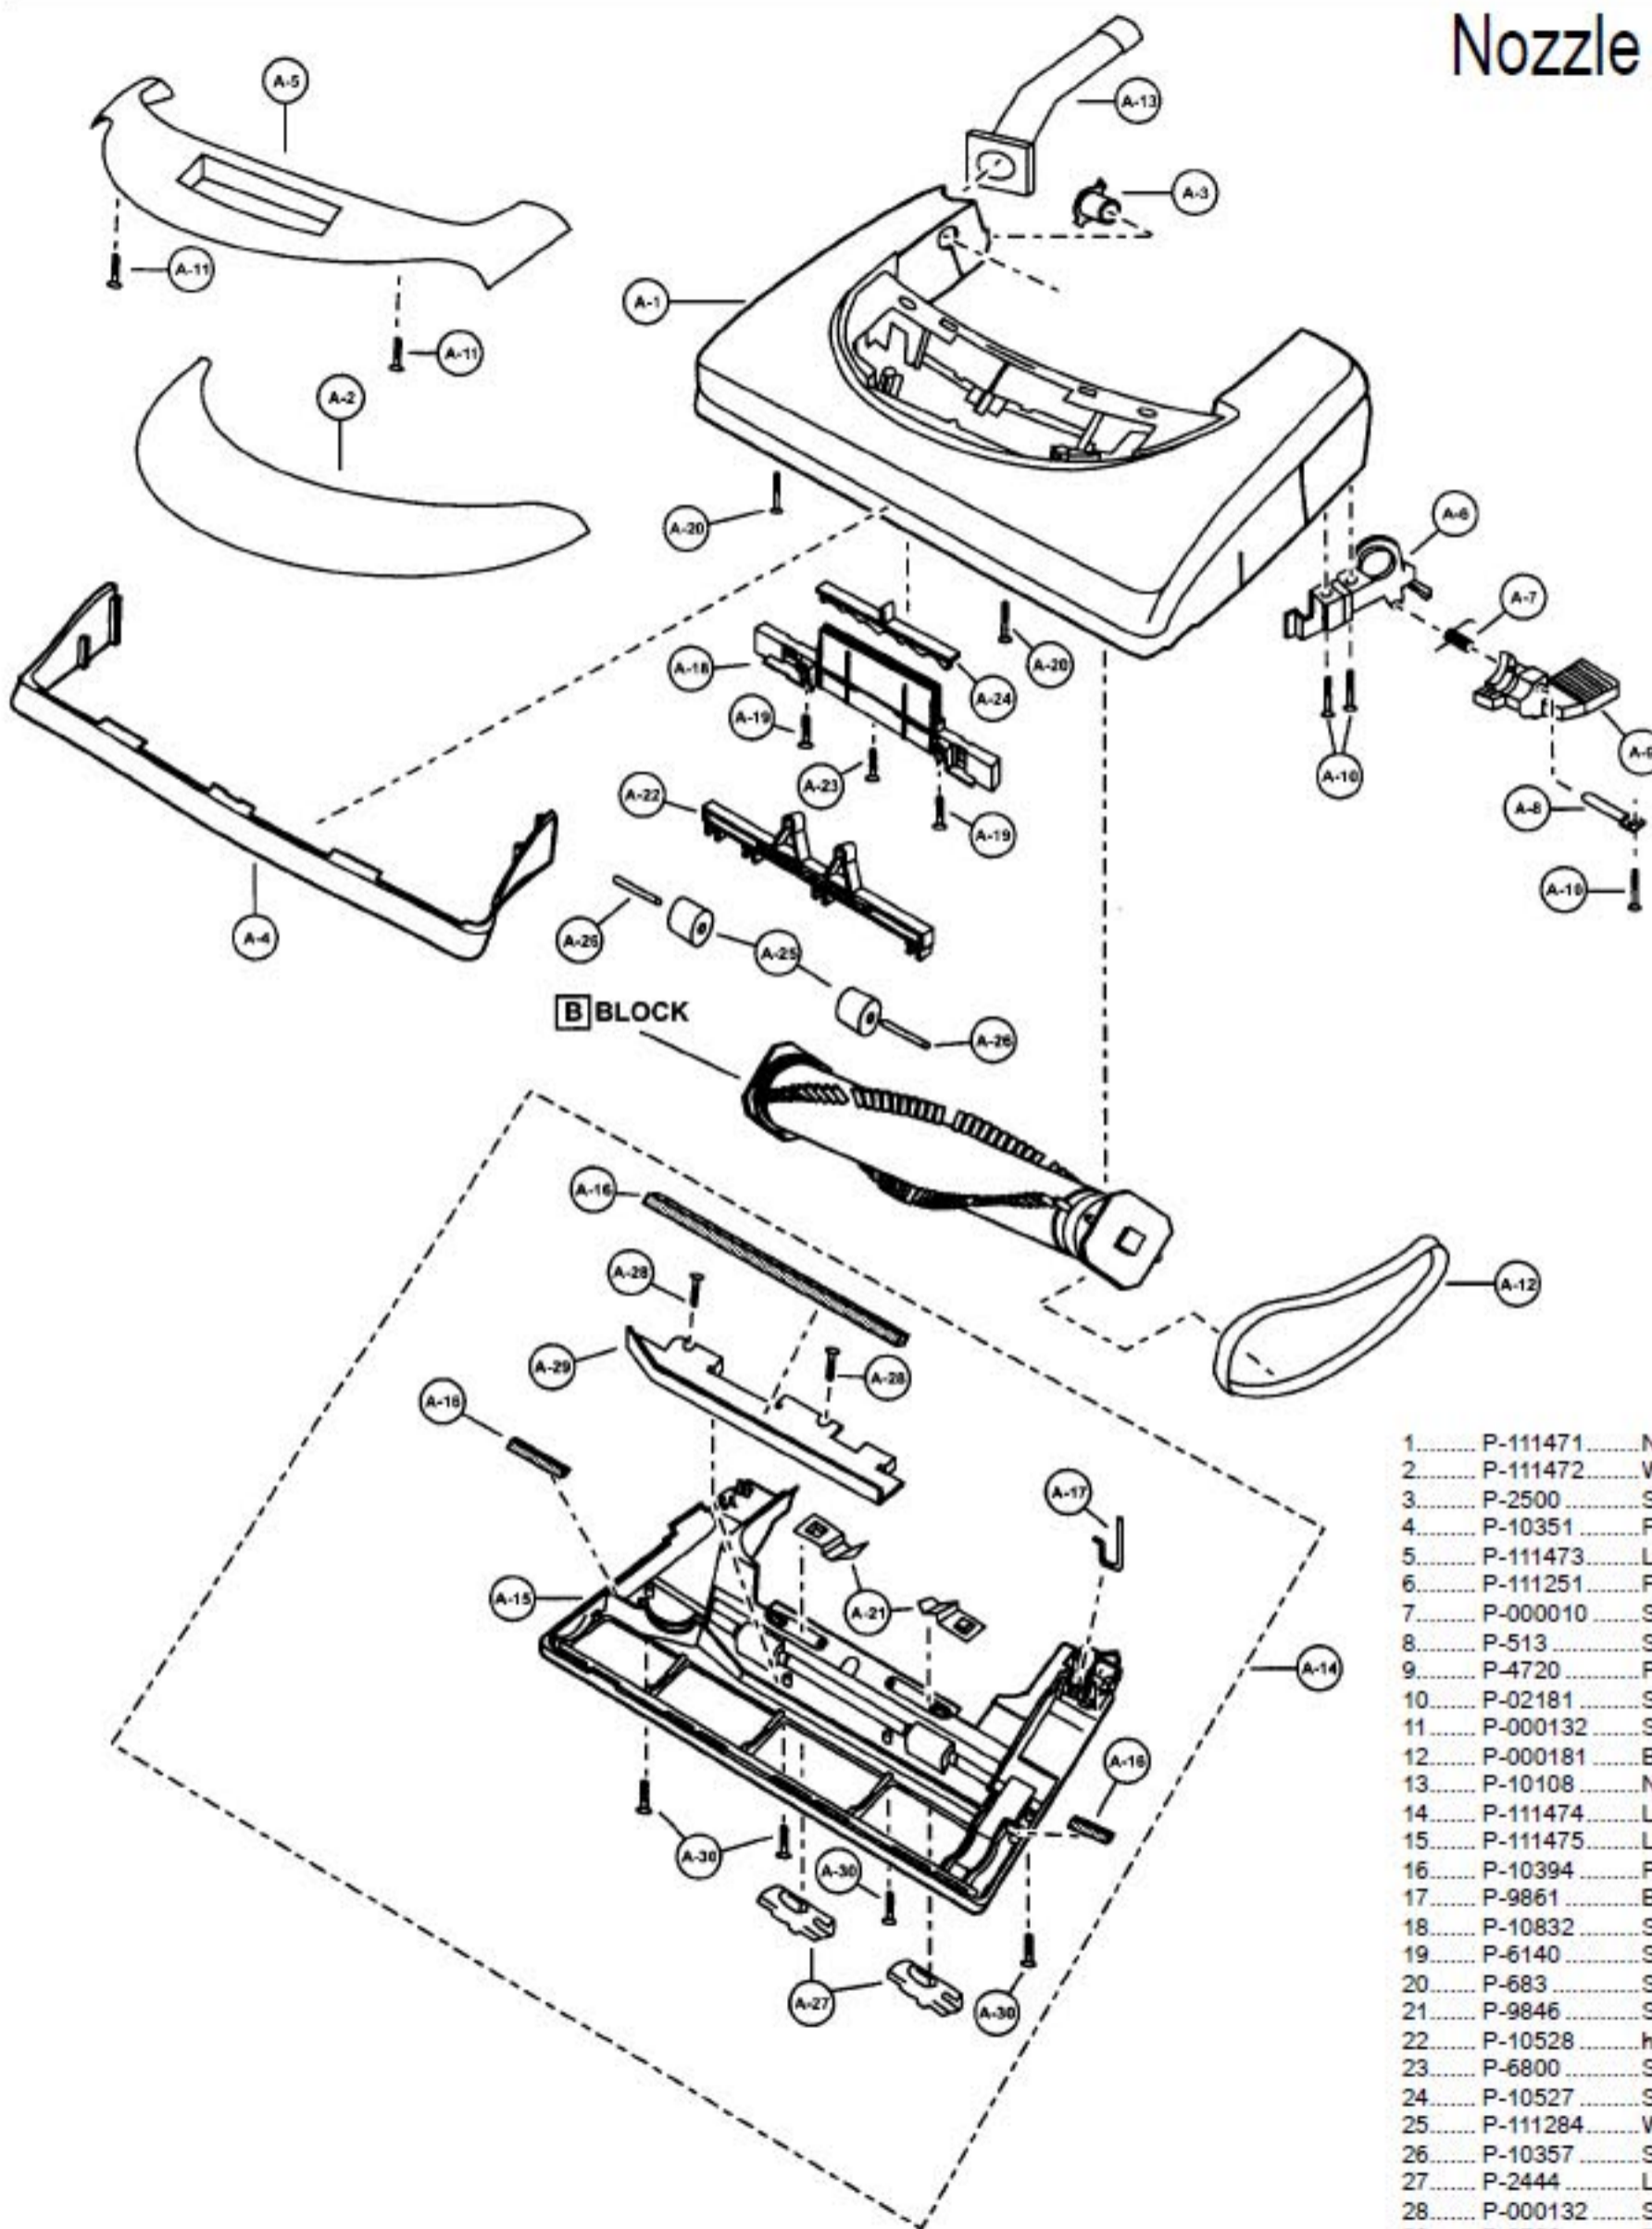

Nozzle Assembly

- 1..... P-111471..... Nozzle housing
- 2..... P-111472..... Window
- 3..... P-2500..... Shaft, plastic
- 4..... P-10351..... Furniture guard
- 5..... P-111473..... Light cover
- 6..... P-111251..... Frame, handle release
- 7..... P-000010..... Spring, pedal
- 8..... P-513..... Shaft, pedal
- 9..... P-4720..... Pedal, handle release
- 10..... P-02181..... Screw, frame
- 11..... P-000132..... Screw, light cover
- 12..... P-000181..... Belt
- 13..... P-10108..... Nozzle pipe
- 14..... P-111474..... Lower plate assembly
- 15..... P-111475..... Lower plate
- 16..... P-10394..... Packing, lower plate
- 17..... P-9861..... Belt guard
- 18..... P-10832..... Slider support
- 19..... P-6140..... Screw, slider support
- 20..... P-683..... Screw, nozzle
- 21..... P-9846..... Stop latch spring
- 22..... P-10528..... height adjustment cam
- 23..... P-6800..... Screw, slider support
- 24..... P-10527..... Sliding knob
- 25..... P-111284..... Wheel
- 26..... P-10357..... Shaft, wheel
- 27..... P-2444..... Latch
- 28..... P-000132..... Screw, body lower plate
- 29..... P-9766..... Body, lower plate
- 30..... P-98104..... Screw, metal lower plate