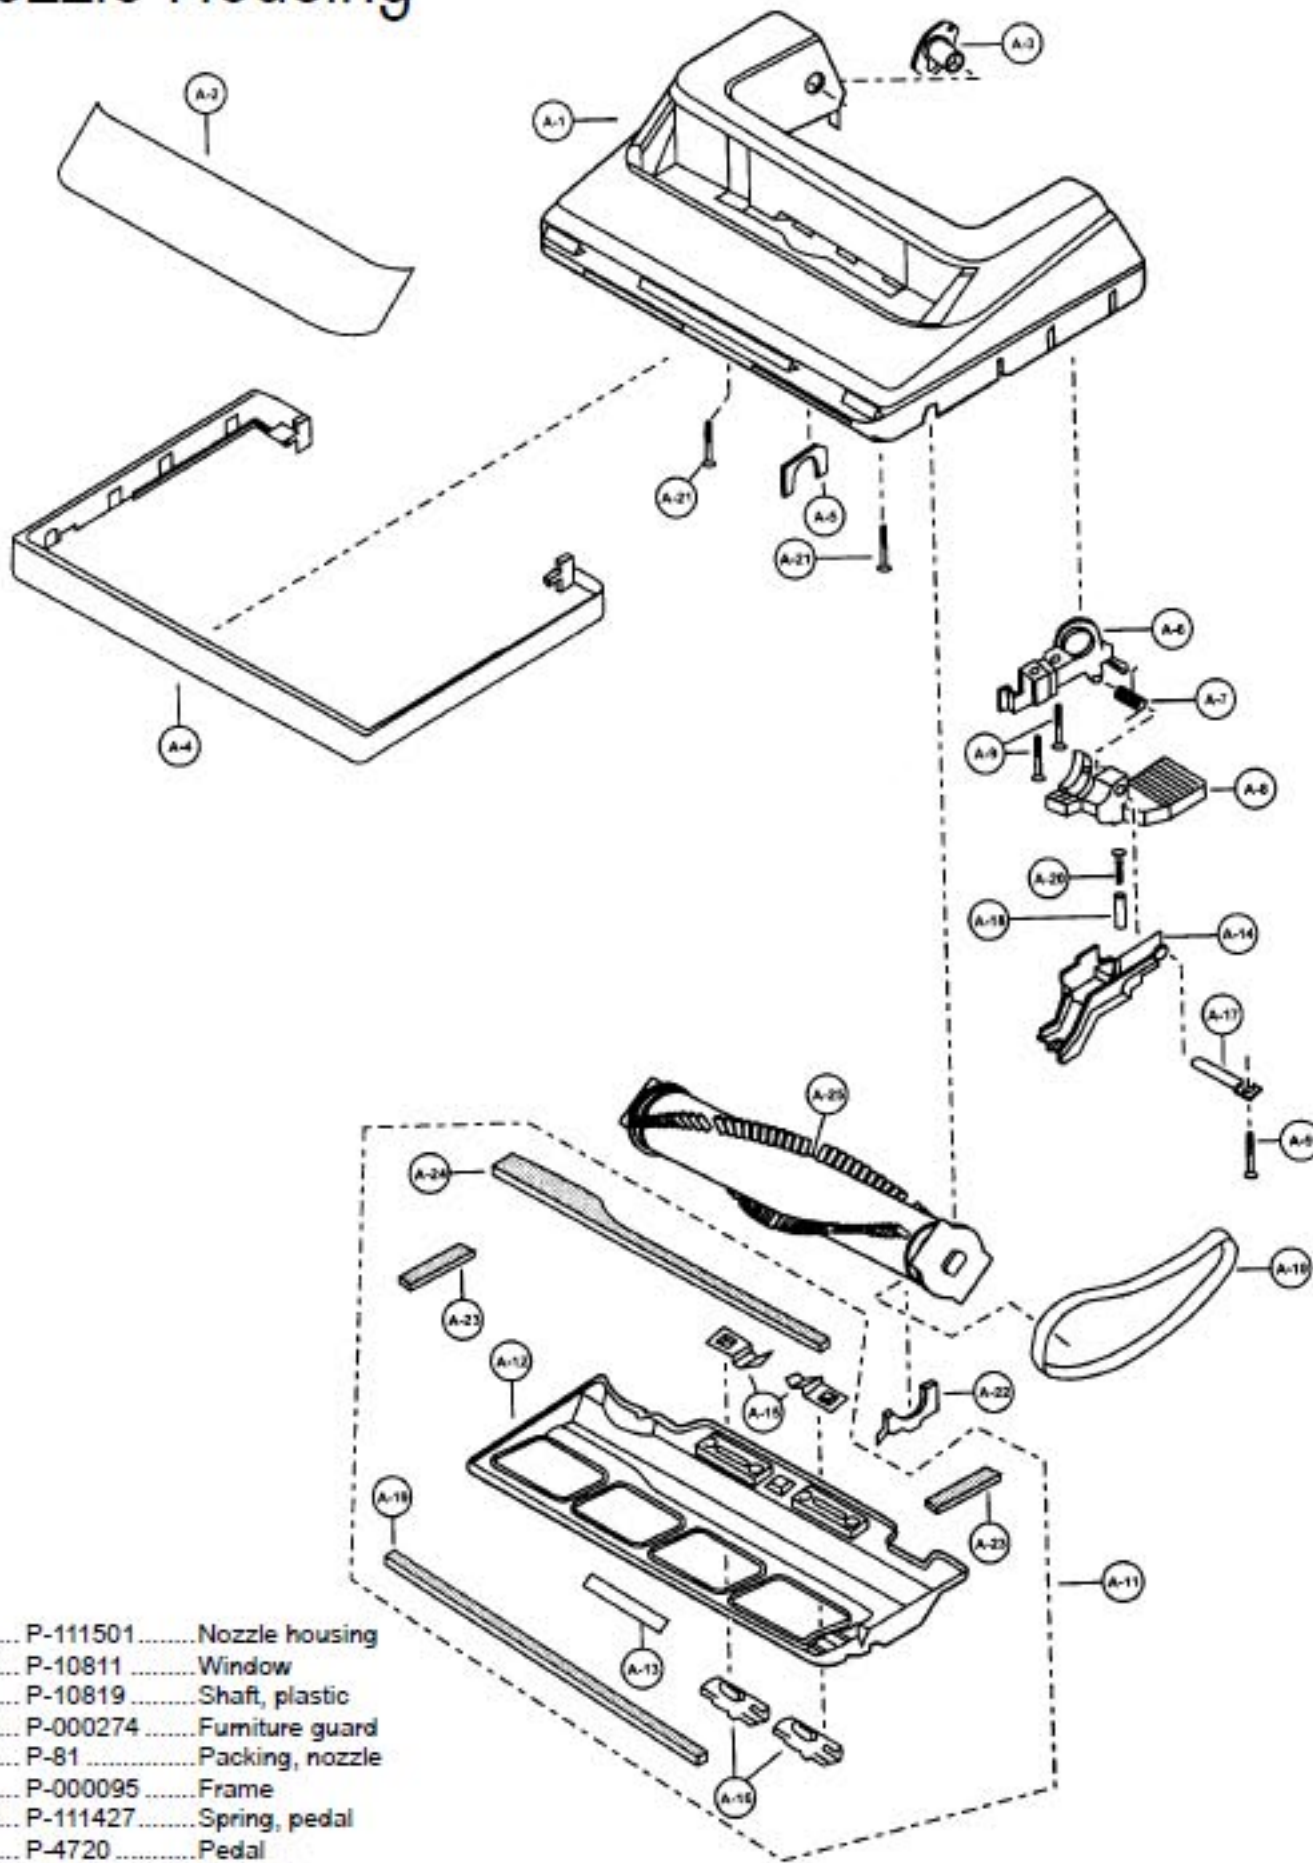

Nozzle Housing

- 1..... P-111501..... Nozzle housing
- 2..... P-10811..... Window
- 3..... P-10819..... Shaft, plastic
- 4..... P-000274..... Furniture guard
- 5..... P-81..... Packing, nozzle
- 6..... P-000095..... Frame
- 7..... P-111427..... Spring, pedal
- 8..... P-4720..... Pedal
- 9..... P-000132..... Screw, frame
- 10..... P-00181..... Belt
- 11..... P-10370..... Lower plate assembly
- 12..... P-8942..... Lower plate
- 13..... P-9826..... Warning label
- 14..... P-1124..... Belt cover, rear
- 15..... P-9846..... Stop latch spring
- 16..... P-2751..... Latch
- 17..... P-00051..... Pedal shaft
- 18..... P-7411..... Spacer
- 19..... P-10373..... Packing, lower front plate
- 20..... P-10812..... Screw, spacer
- 21..... P-683..... Screw, nozzle
- 22..... P-8220..... Agitator holder
- 23..... P-392..... Packing, lower plate sides
- 24..... P-742..... Packing, lower plate back
- 25..... P-111482..... Agitator unit

Motor Fan Assembly