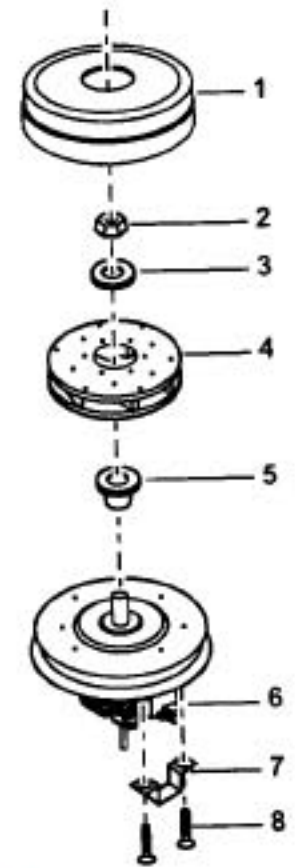

- 1..... P-00067..... Fan case
- 2..... P-00068..... Nut
- 3..... P-00621..... Washer (a)
- 4..... P-00152..... Fan
- 5..... P-111503..... Spacer
- 6..... P-270091..... Brush assembly
- 7..... P-10444..... Bracket
- 8..... P-10445..... Screws