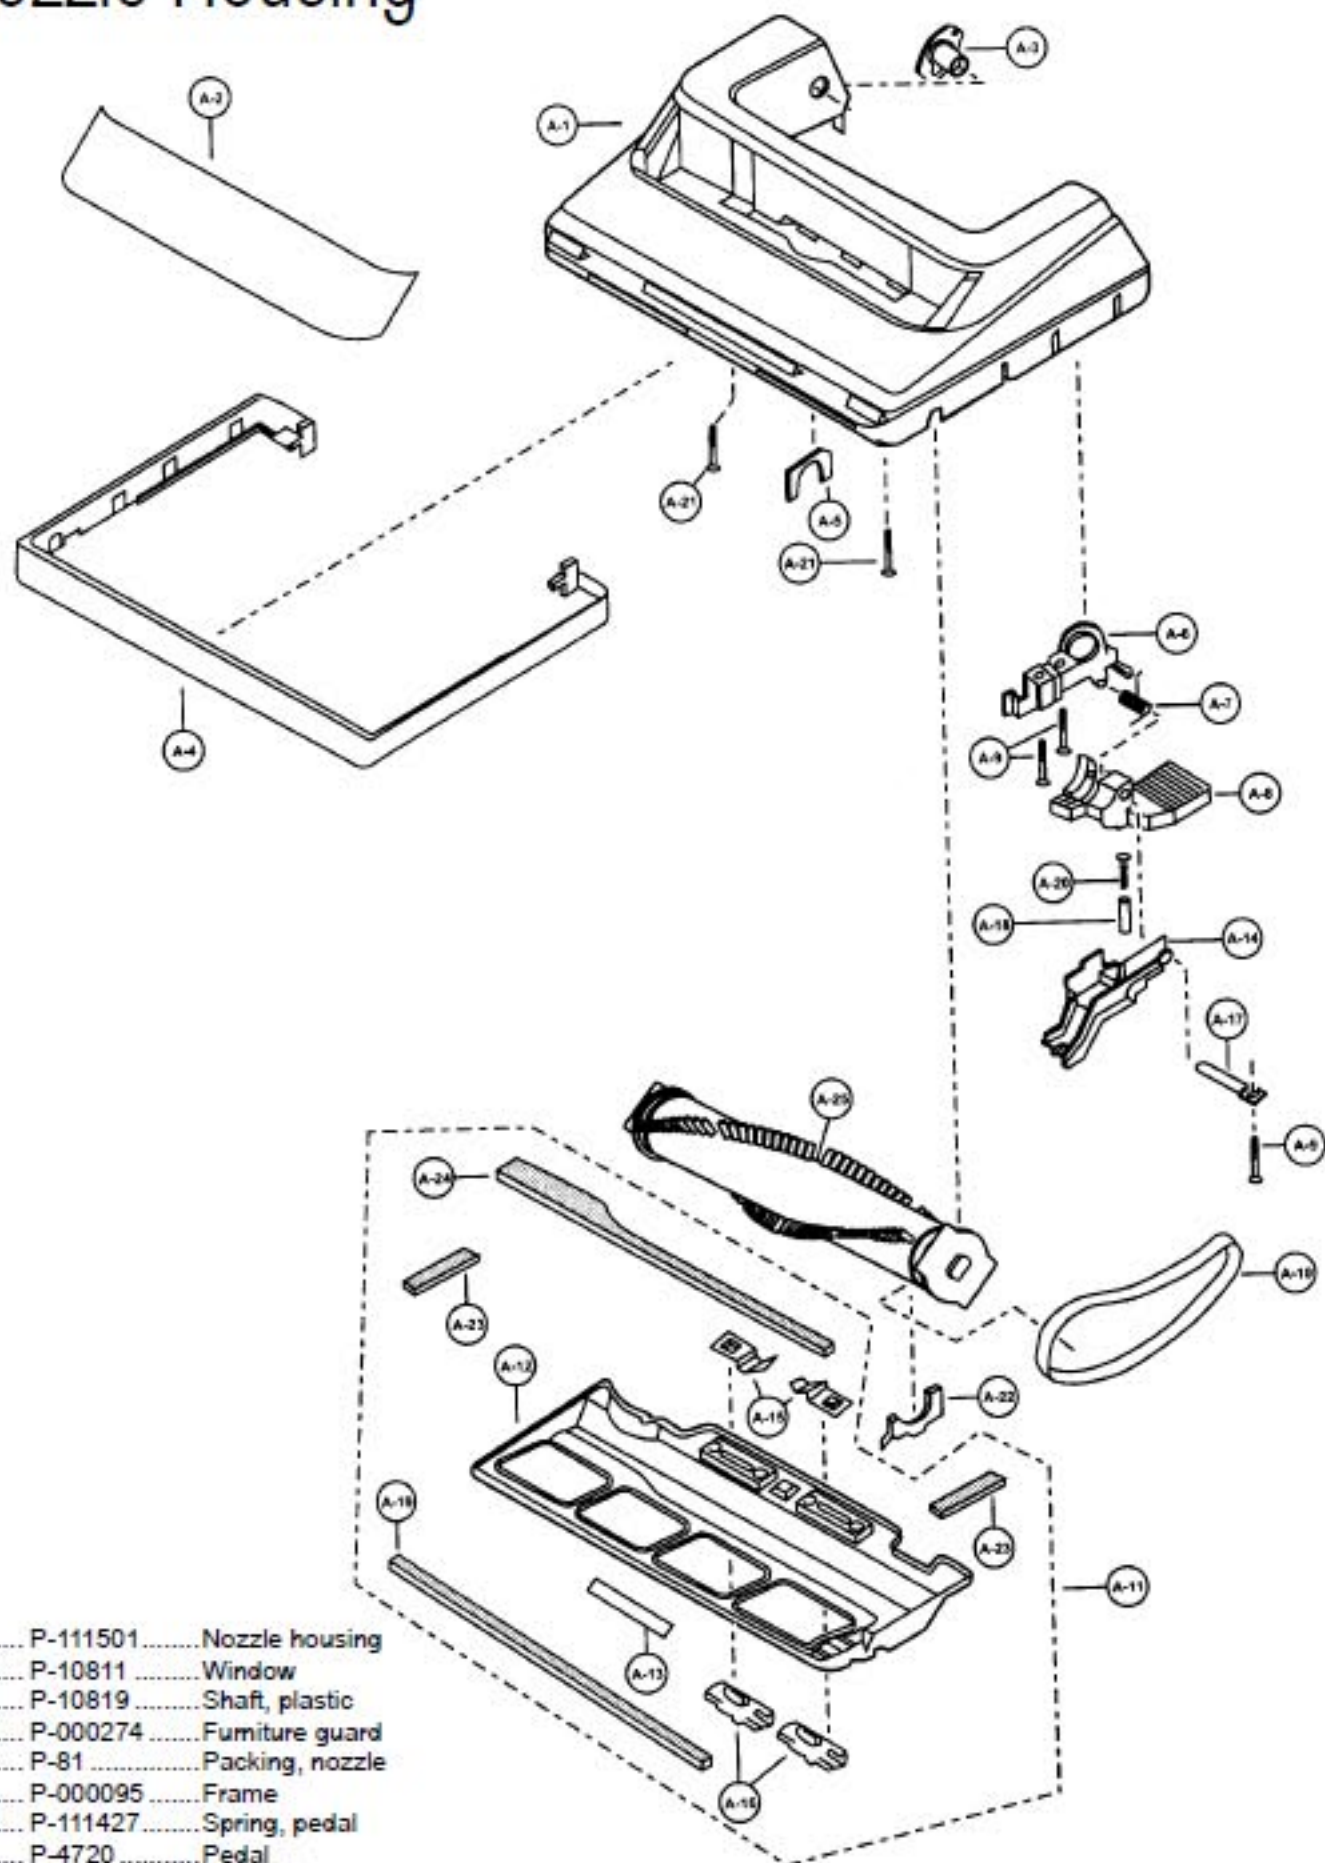

----- Manual continues below -----

Nozzle Housing

- 1..... P-111501..... Nozzle housing
- 2..... P-10811..... Window
- 3..... P-10819..... Shaft, plastic
- 4..... P-000274..... Furniture guard
- 5..... P-81..... Packing, nozzle
- 6..... P-000095..... Frame
- 7..... P-111427..... Spring, pedal
- 8..... P-4720..... Pedal
- 9..... P-000132..... Screw, frame
- 10..... P-00181..... Belt
- 11..... P-10370..... Lower plate assembly