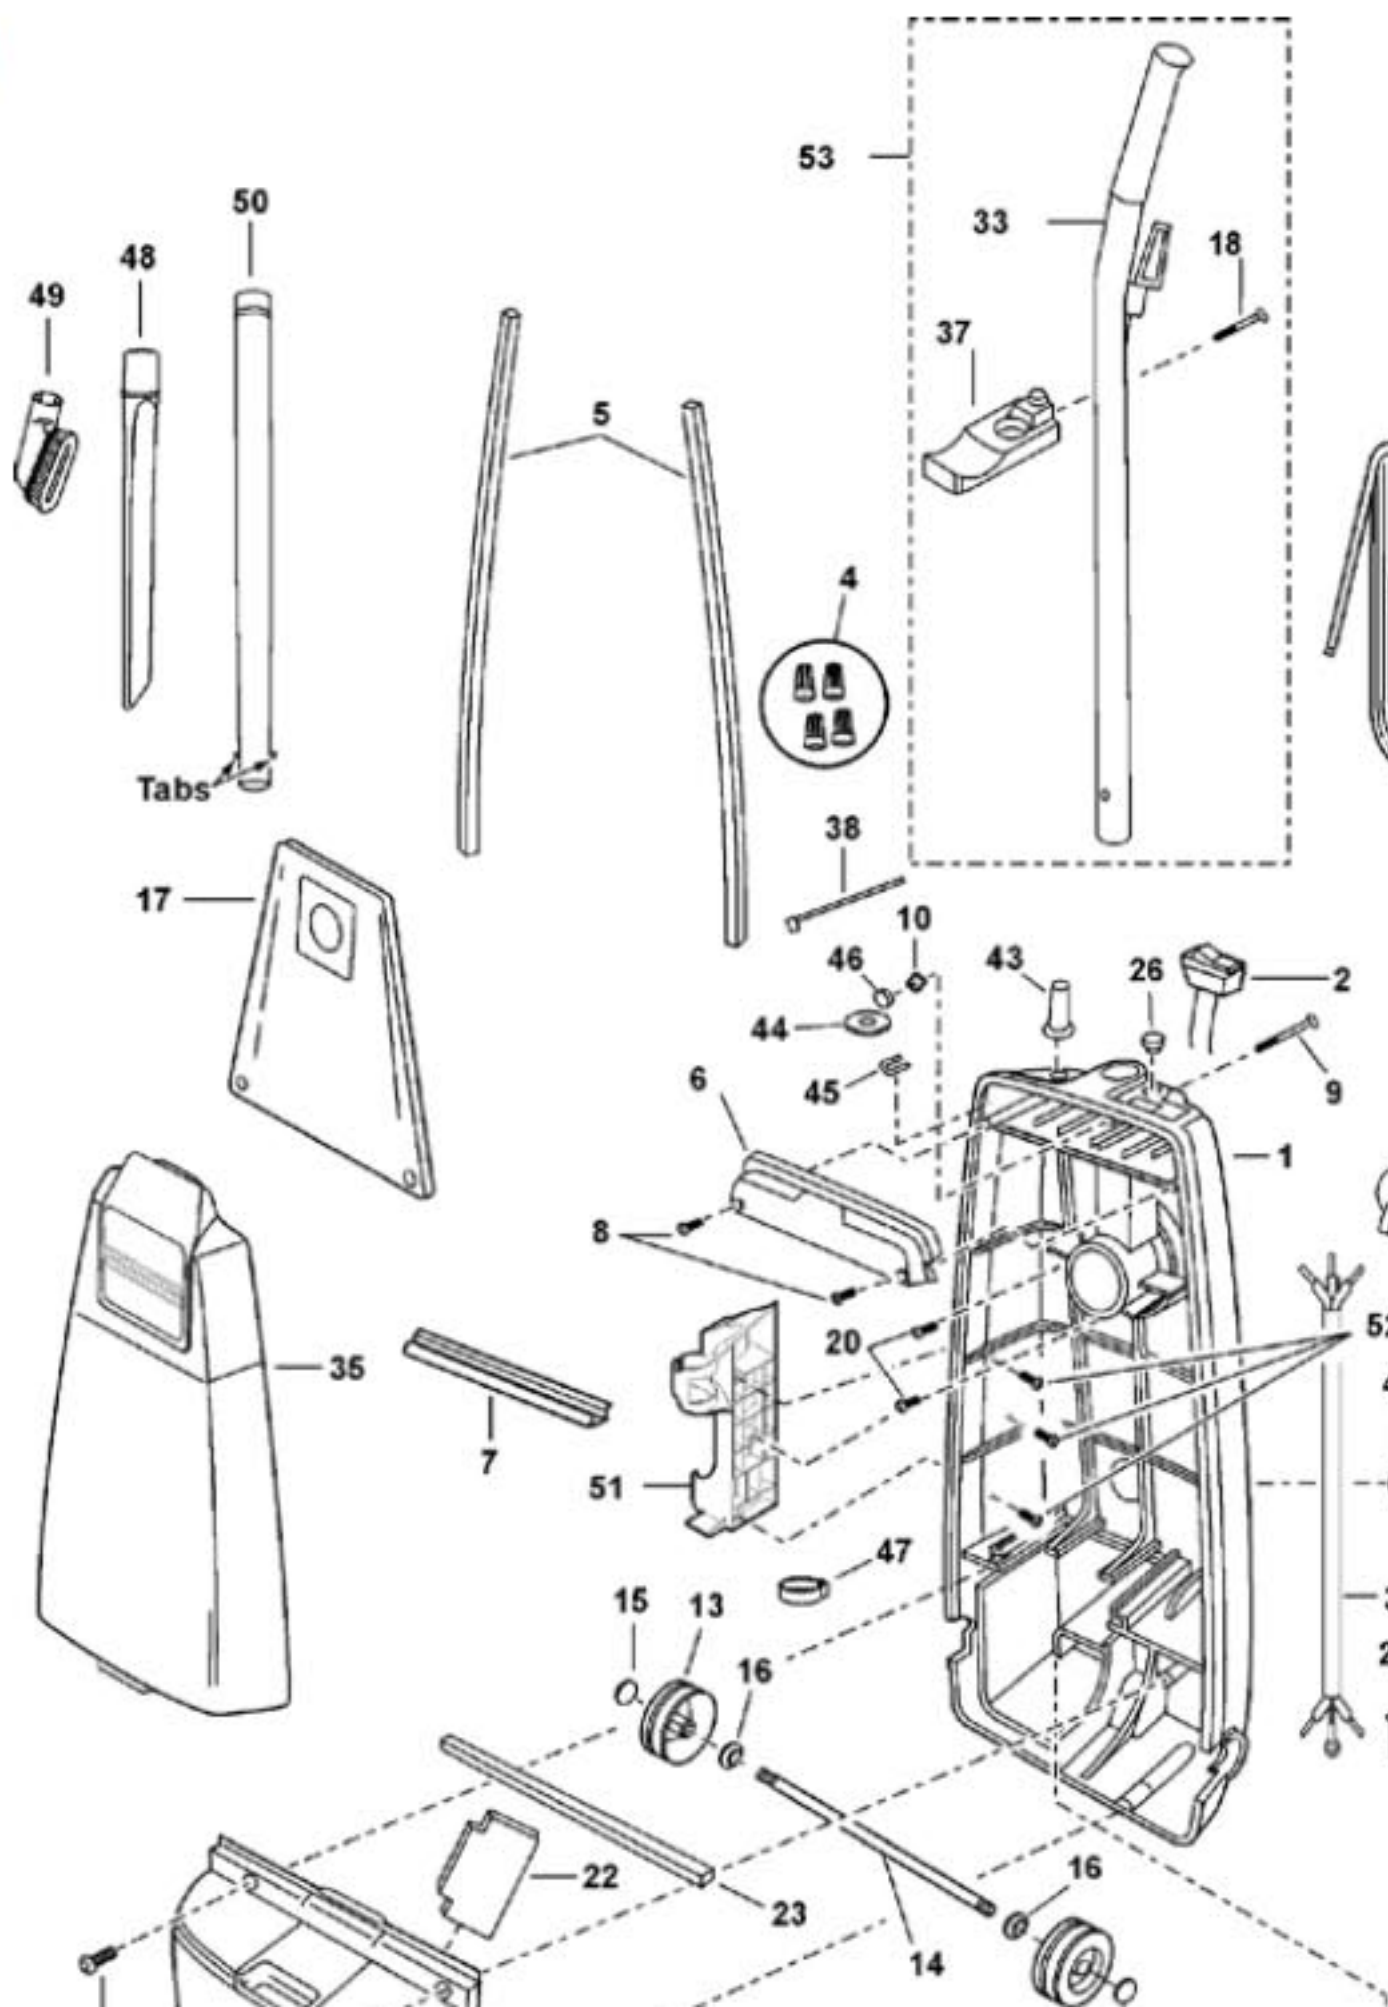

PANASONIC

Model: MC-V5210

Body

PANASONIC

Model: MC-V5210

Body

Index	Part #	Description	Index	Part #	Description
1	P-11293	Dust Container Machined	28	P-10670	Noise
2	P-8913	Switch ON/OFF	29	P-9911	Motor
3	P-10804	Power Cord	30	P-0293	Motor
4	P-000623	Wire Nut	31	P-10385	Wire
5	P-660106	Packing Dust Container	32	P-000623	Wire
6	P-111492	Switch Cover	33	P-10461	Hand
7	P-73006	Packing Switch Cover	34	P-10816	Motor
8	P-6140	Switch Cover Screw	35	P-111777	Dust
9	P-7301	Screw Handle	36	P-8946	Stretc
10	P-2117	Nut Handle Screw	37	P-10403	Hose
11	P-3200	Support Filter	38	P-00104	Tie C
12	P-9994	Hepa Filter Secondary	39	P-000057	Motor
13	P-0114	Wheel	40	P-7089	Prote
14	P-111588	Roller Shaft	41	P-1806	Prote
15	P-74009	Wheel Stopper	42	P-6806	Prote
16	P-6115	Washer	43	P-10389	Rubb
17	P-145M	Dust Bag	44	P-10390	Flat V
18	P-10449	Screw Hose Holder	45	P-10391	Cord
19	P-8972	Cover Inlet	46	P-6106	Packi
20	P-6140	Screw Inlet	47	P-111458	Hose
21	P-11299	Motor Case	48	P-6069	Crevi
22	P-201	Packing Rear Cover	49	P-6088	Dusti
23	P-10825	Packing Motor Case	50	P-11301	Wand
24	P-8172	Screw Motor Case	51	P-111461	Wand
25	P-10533	Fan Motor	52	P-6140	Screw
26	P-10459	Cover Cap	53	P-111509	Hand
27	P-9912	Screw Ground	54	P-10367	Motor