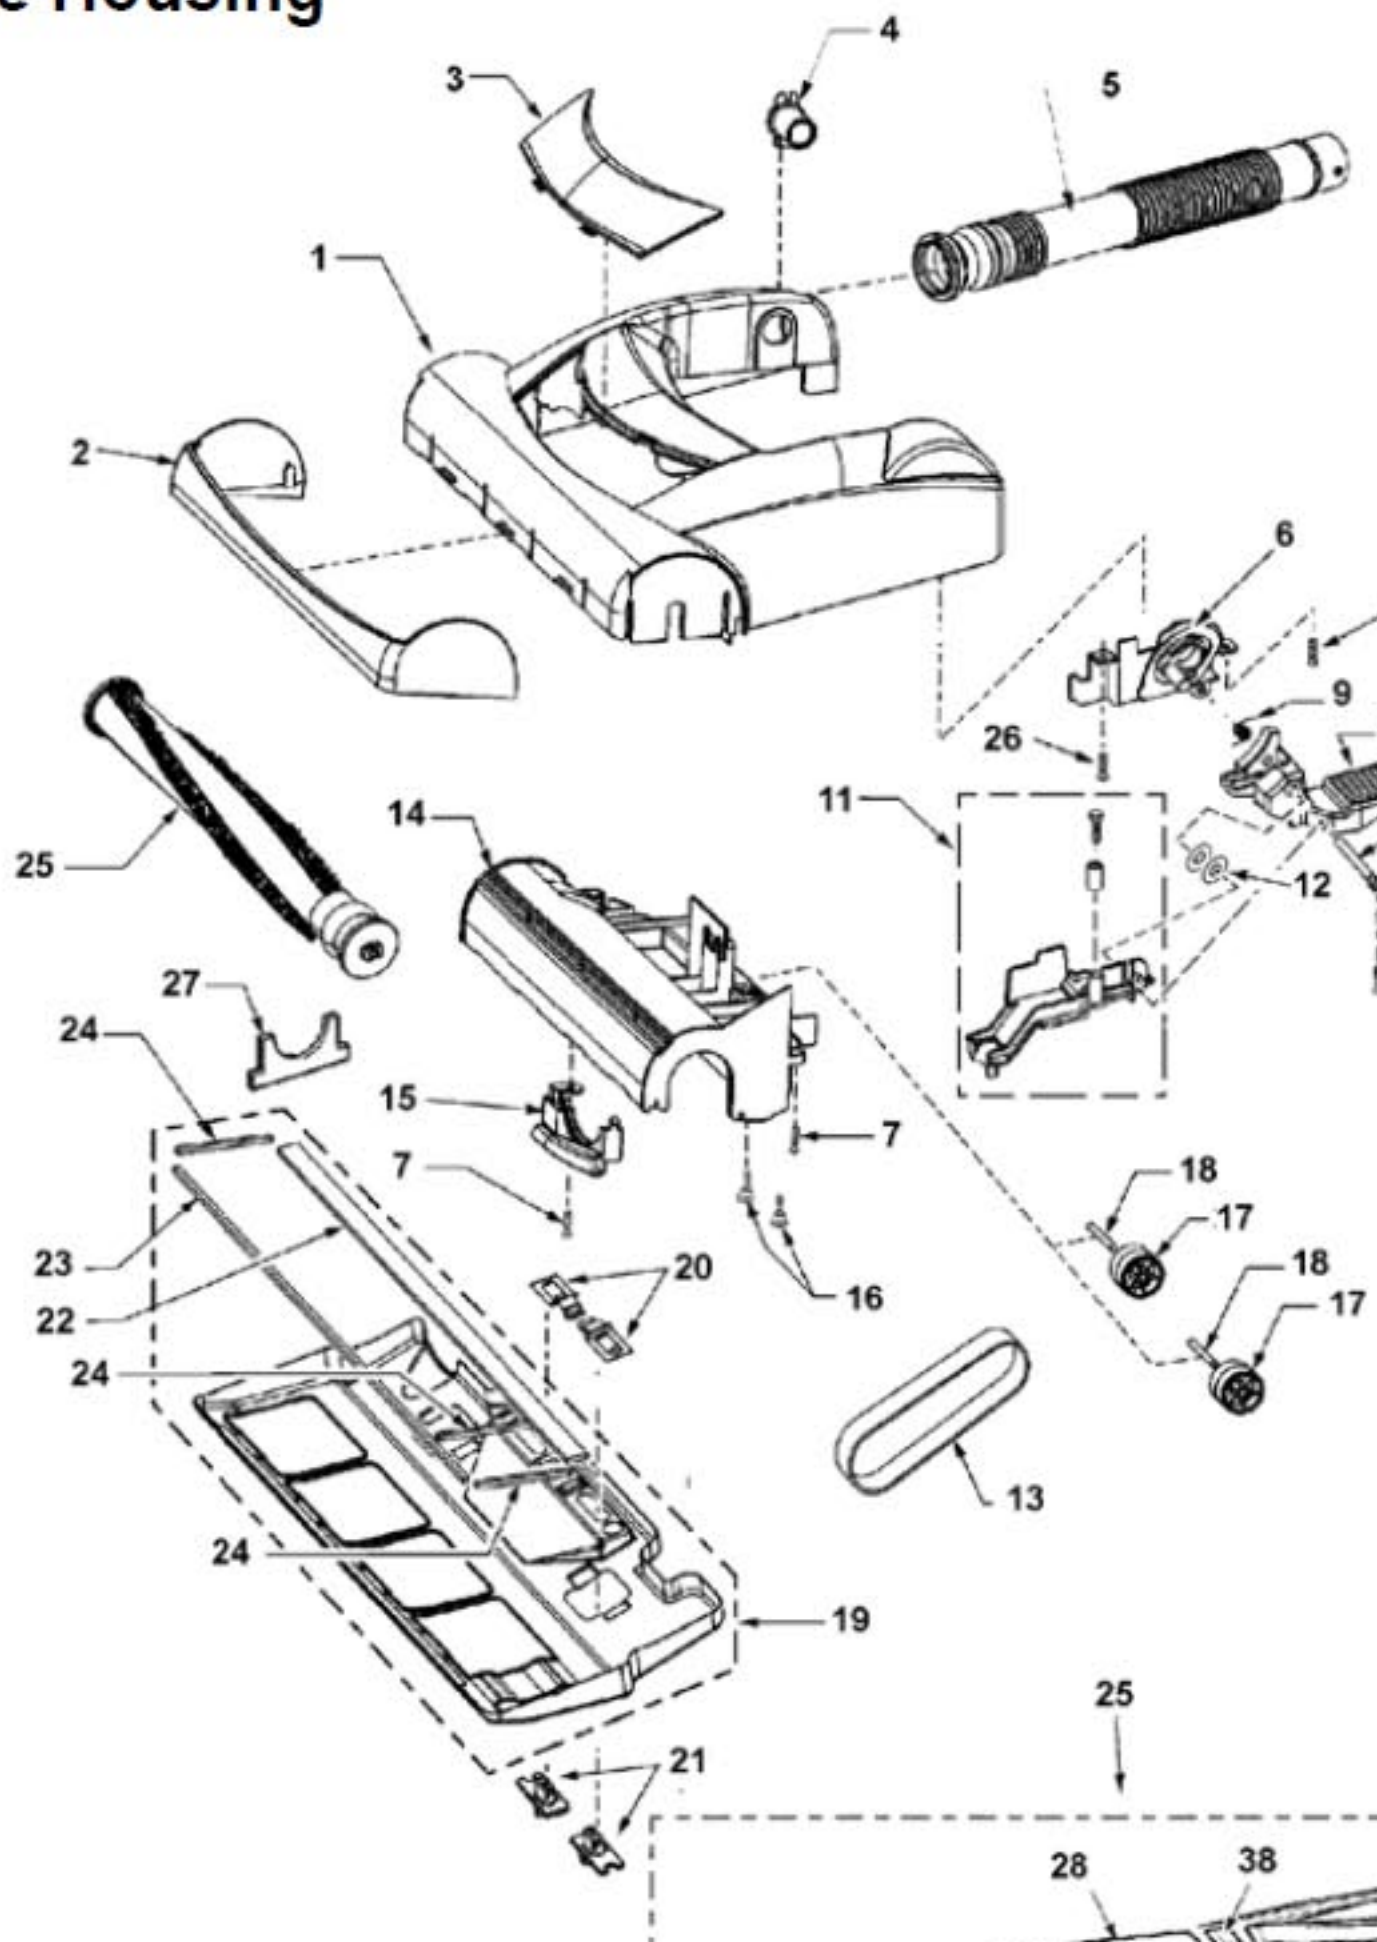

PANASONIC

Model: MC-V5210

Nozzle Housing

PANASONIC

Model: MC-V5210

Nozzle Housing

Index	Part #	Description
1	P-11302	Nozzle Housing
2	P-11303	Furniture Guard
3	P-11304	Window
4	P-10819	Plastic Shaft
5	P-10304	Nozzle Hose
6	P-11251	Bracket Assembly
7	P-6140	Screw
8	P-11305	Pedal
9	P-9857	Spring (Pedal)
10	P-00051	Shaft (Pedal)
11	P-11294	Belt Cover Assembly
12	P-10765	Belt Cover Washer
13	P-V270B	Belt
14	P-11306	Body (Upper)
15	P-11307	Cap (Body)
16	P-683	Screws
17	P-9888	Wheel
18	P-10357	Shaft (Wheel)
19	P-11308	Lower Plate Assembly
20	P-2751	Latch (Lower Plate)
21	P-9846	Spring (Stop Latch)
22	P-11309	Packing (Lower Plate)
23	P-11309	Packing (Lower Plate)
24	P-392	Packing (Lower Plate)
25	P-111441	Agitator Assembly
26	P-4104	Screw
27	P-11310	Agitator Holder
28	P-10915	Brush Set
29	P-111464	Agitator Pulley
30	P-111514	Agitator Holder
31	P-10390	Washer
32	P-111517	End Cap (Right)