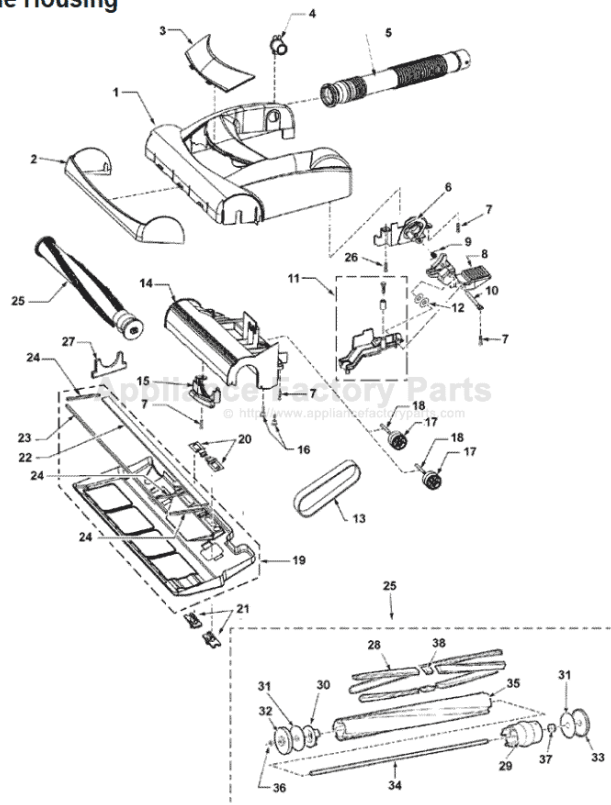

PANASONIC V5210 Owner's Manual

[Shop genuine replacement parts for PANASONIC V5210](#)

Nozzle Housing