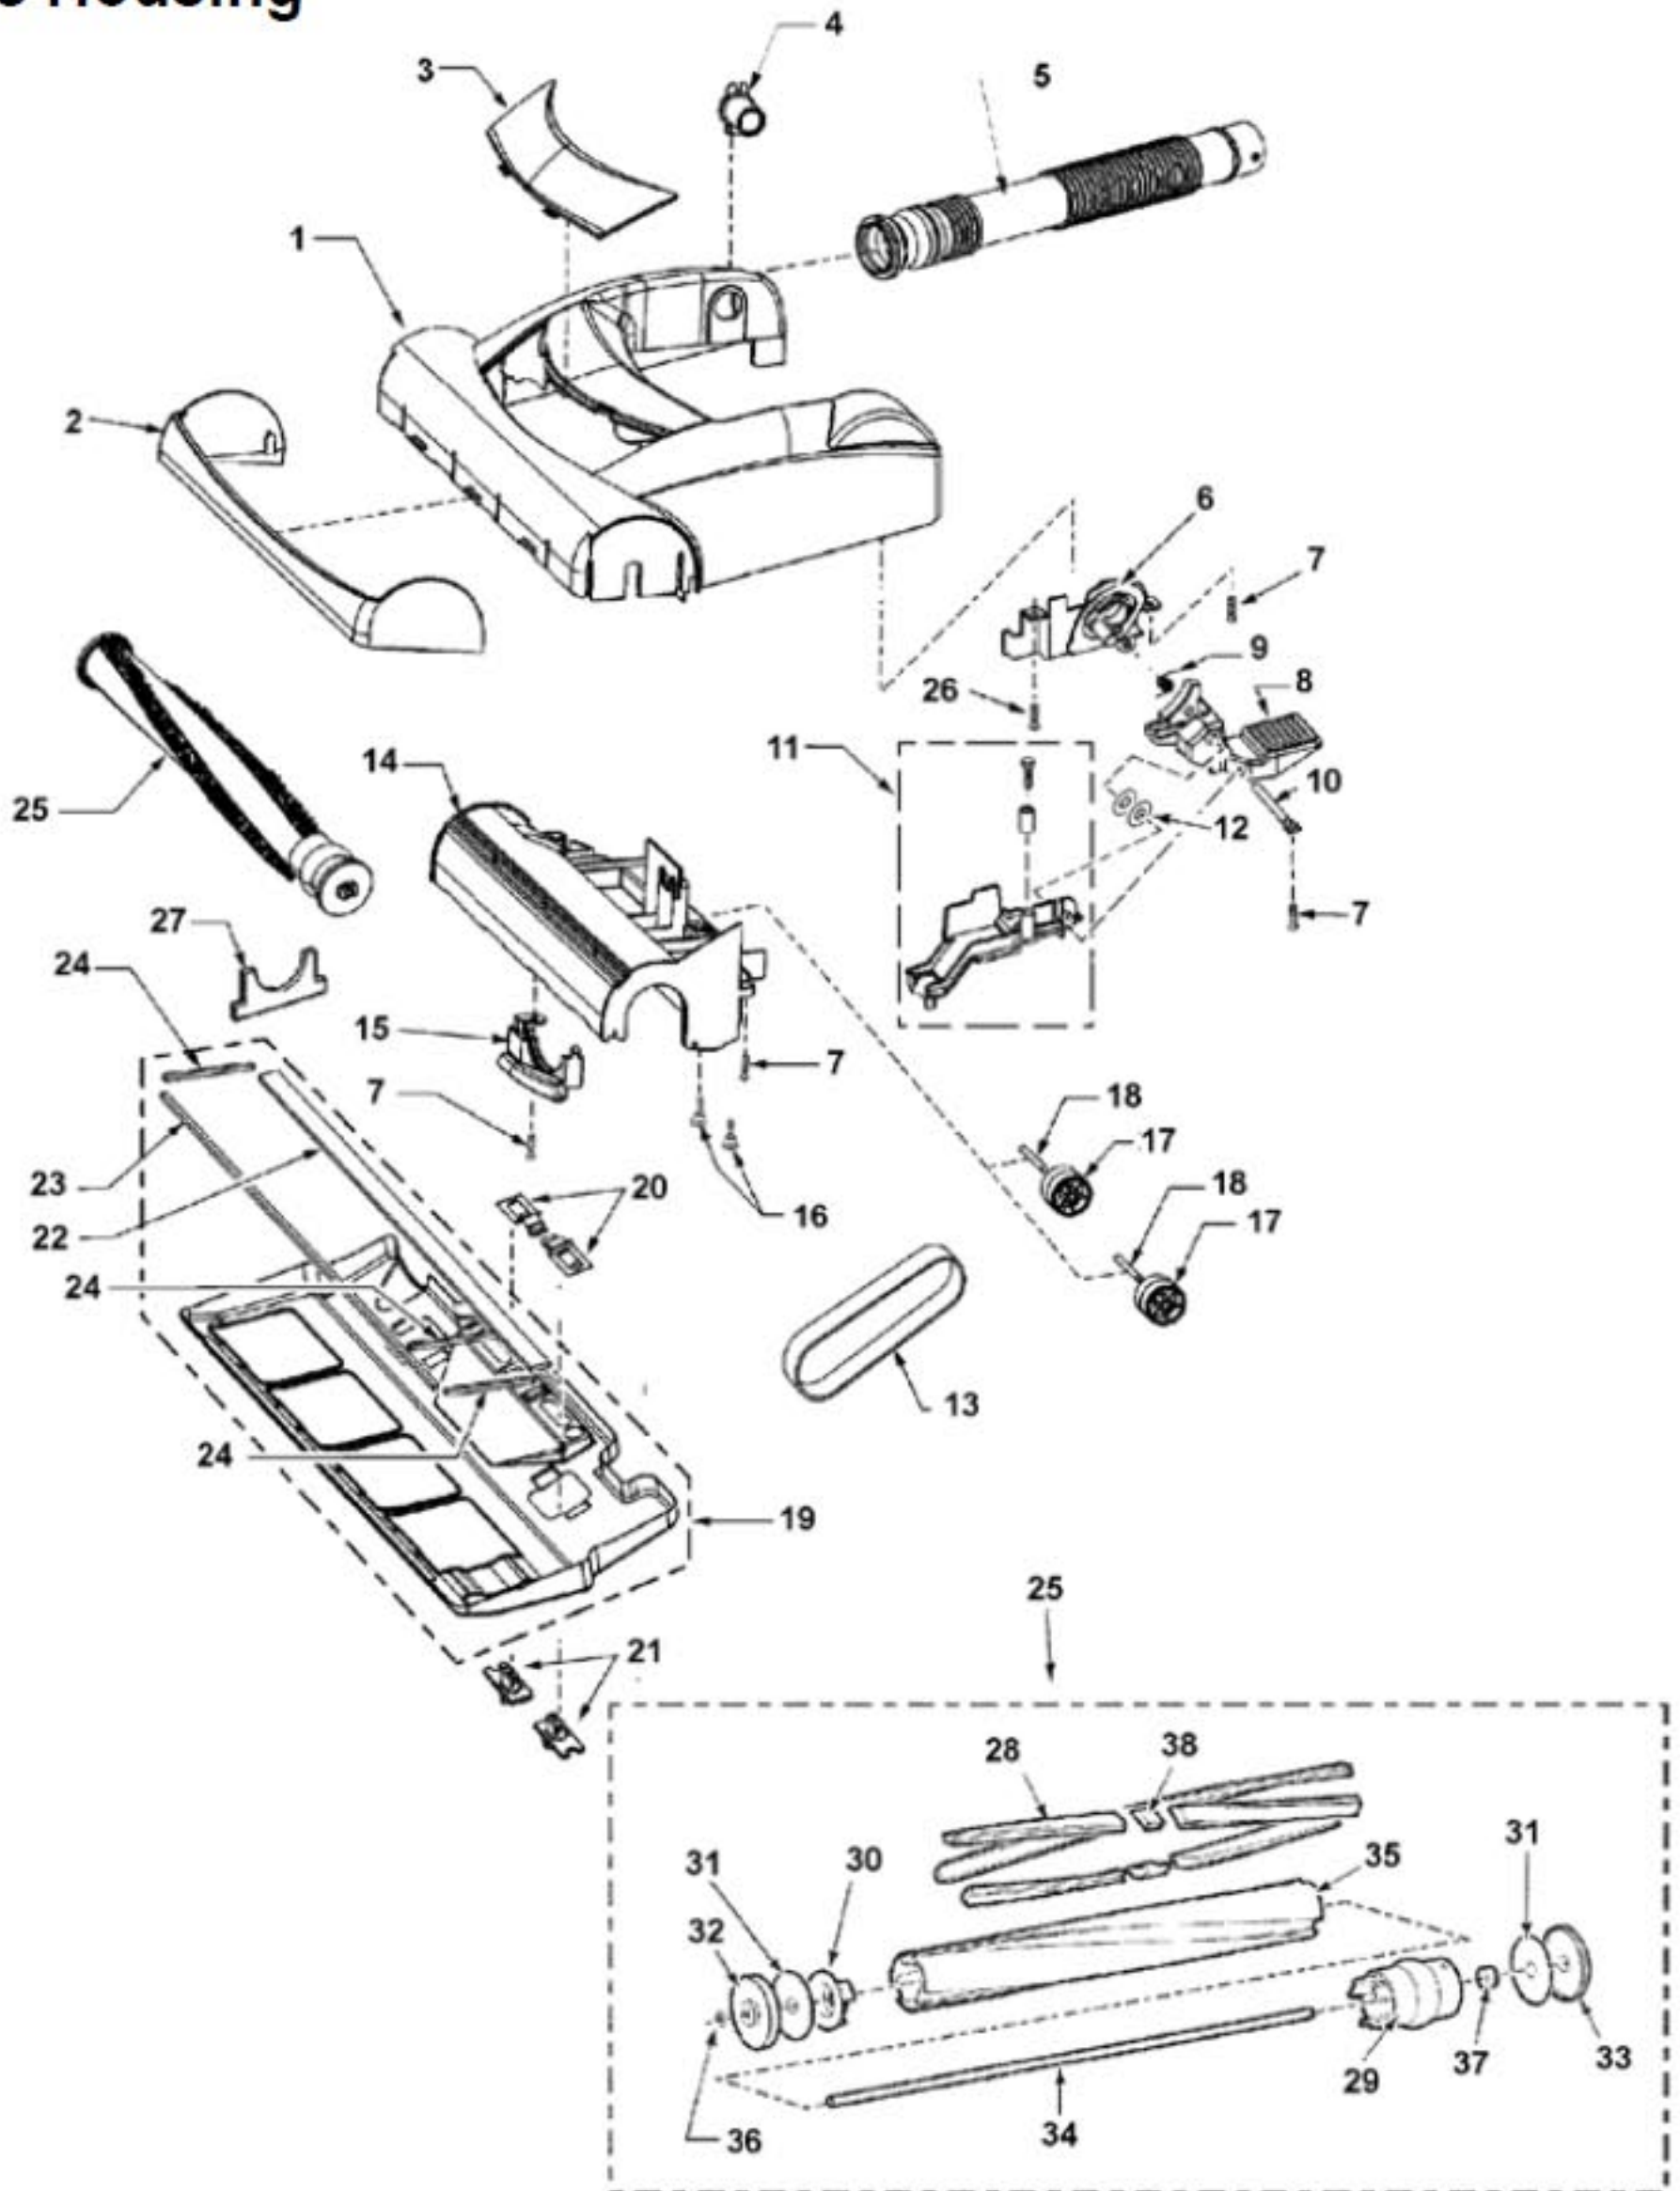

Model: MC-V5210

Nozzle Housing

Model: MC-V5210

Nozzle Housing

Index	Part #	Description
1	P-11302	Nozzle Housing
2	P-11303	Furniture Guard
3	P-11304	Window
4	P-10819	Plastic Shaft
5	P-10304	Nozzle Hose
6	P-11251	Bracket Assembly
7	P-6140	Screw
8	P-11305	Pedal
9	P-9857	Spring (Pedal)
10	P-00051	Shaft (Pedal)
11	P-11294	Belt Cover Assembly
12	P-10765	Belt Cover Washer
13	P-V270B	Belt
14	P-11306	Body (Upper)
15	P-11307	Cap (Body)
16	P-683	Screws
17	P-9888	Wheel
18	P-10357	Shaft (Wheel)
19	P-11308	Lower Plate Assembly
20	P-2751	Latch (Lower Plate)
21	P-9846	Spring (Stop Latch)
22	P-11309	Packing (Lower Plate)
23	P-11309	Packing (Lower Plate)
24	P-392	Packing (Lower Plate)
25	P-111441	Agitator Assembly
26	P-4104	Screw
27	P-11310	Agitator Holder
28	P-10915	Brush Set
29	P-111464	Agitator Pulley
30	P-111514	Agitator Holder
31	P-10390	Washer
32	P-111517	End Cap (Right)
33	P-111516	End Cap (Left)
34	P-111688	Agitator Shaft
35	P-111624	Brush Holder
36	P-111465	E-Clip
37	P-111466	Spacer
38	P-111704	Spacer (Brushes)