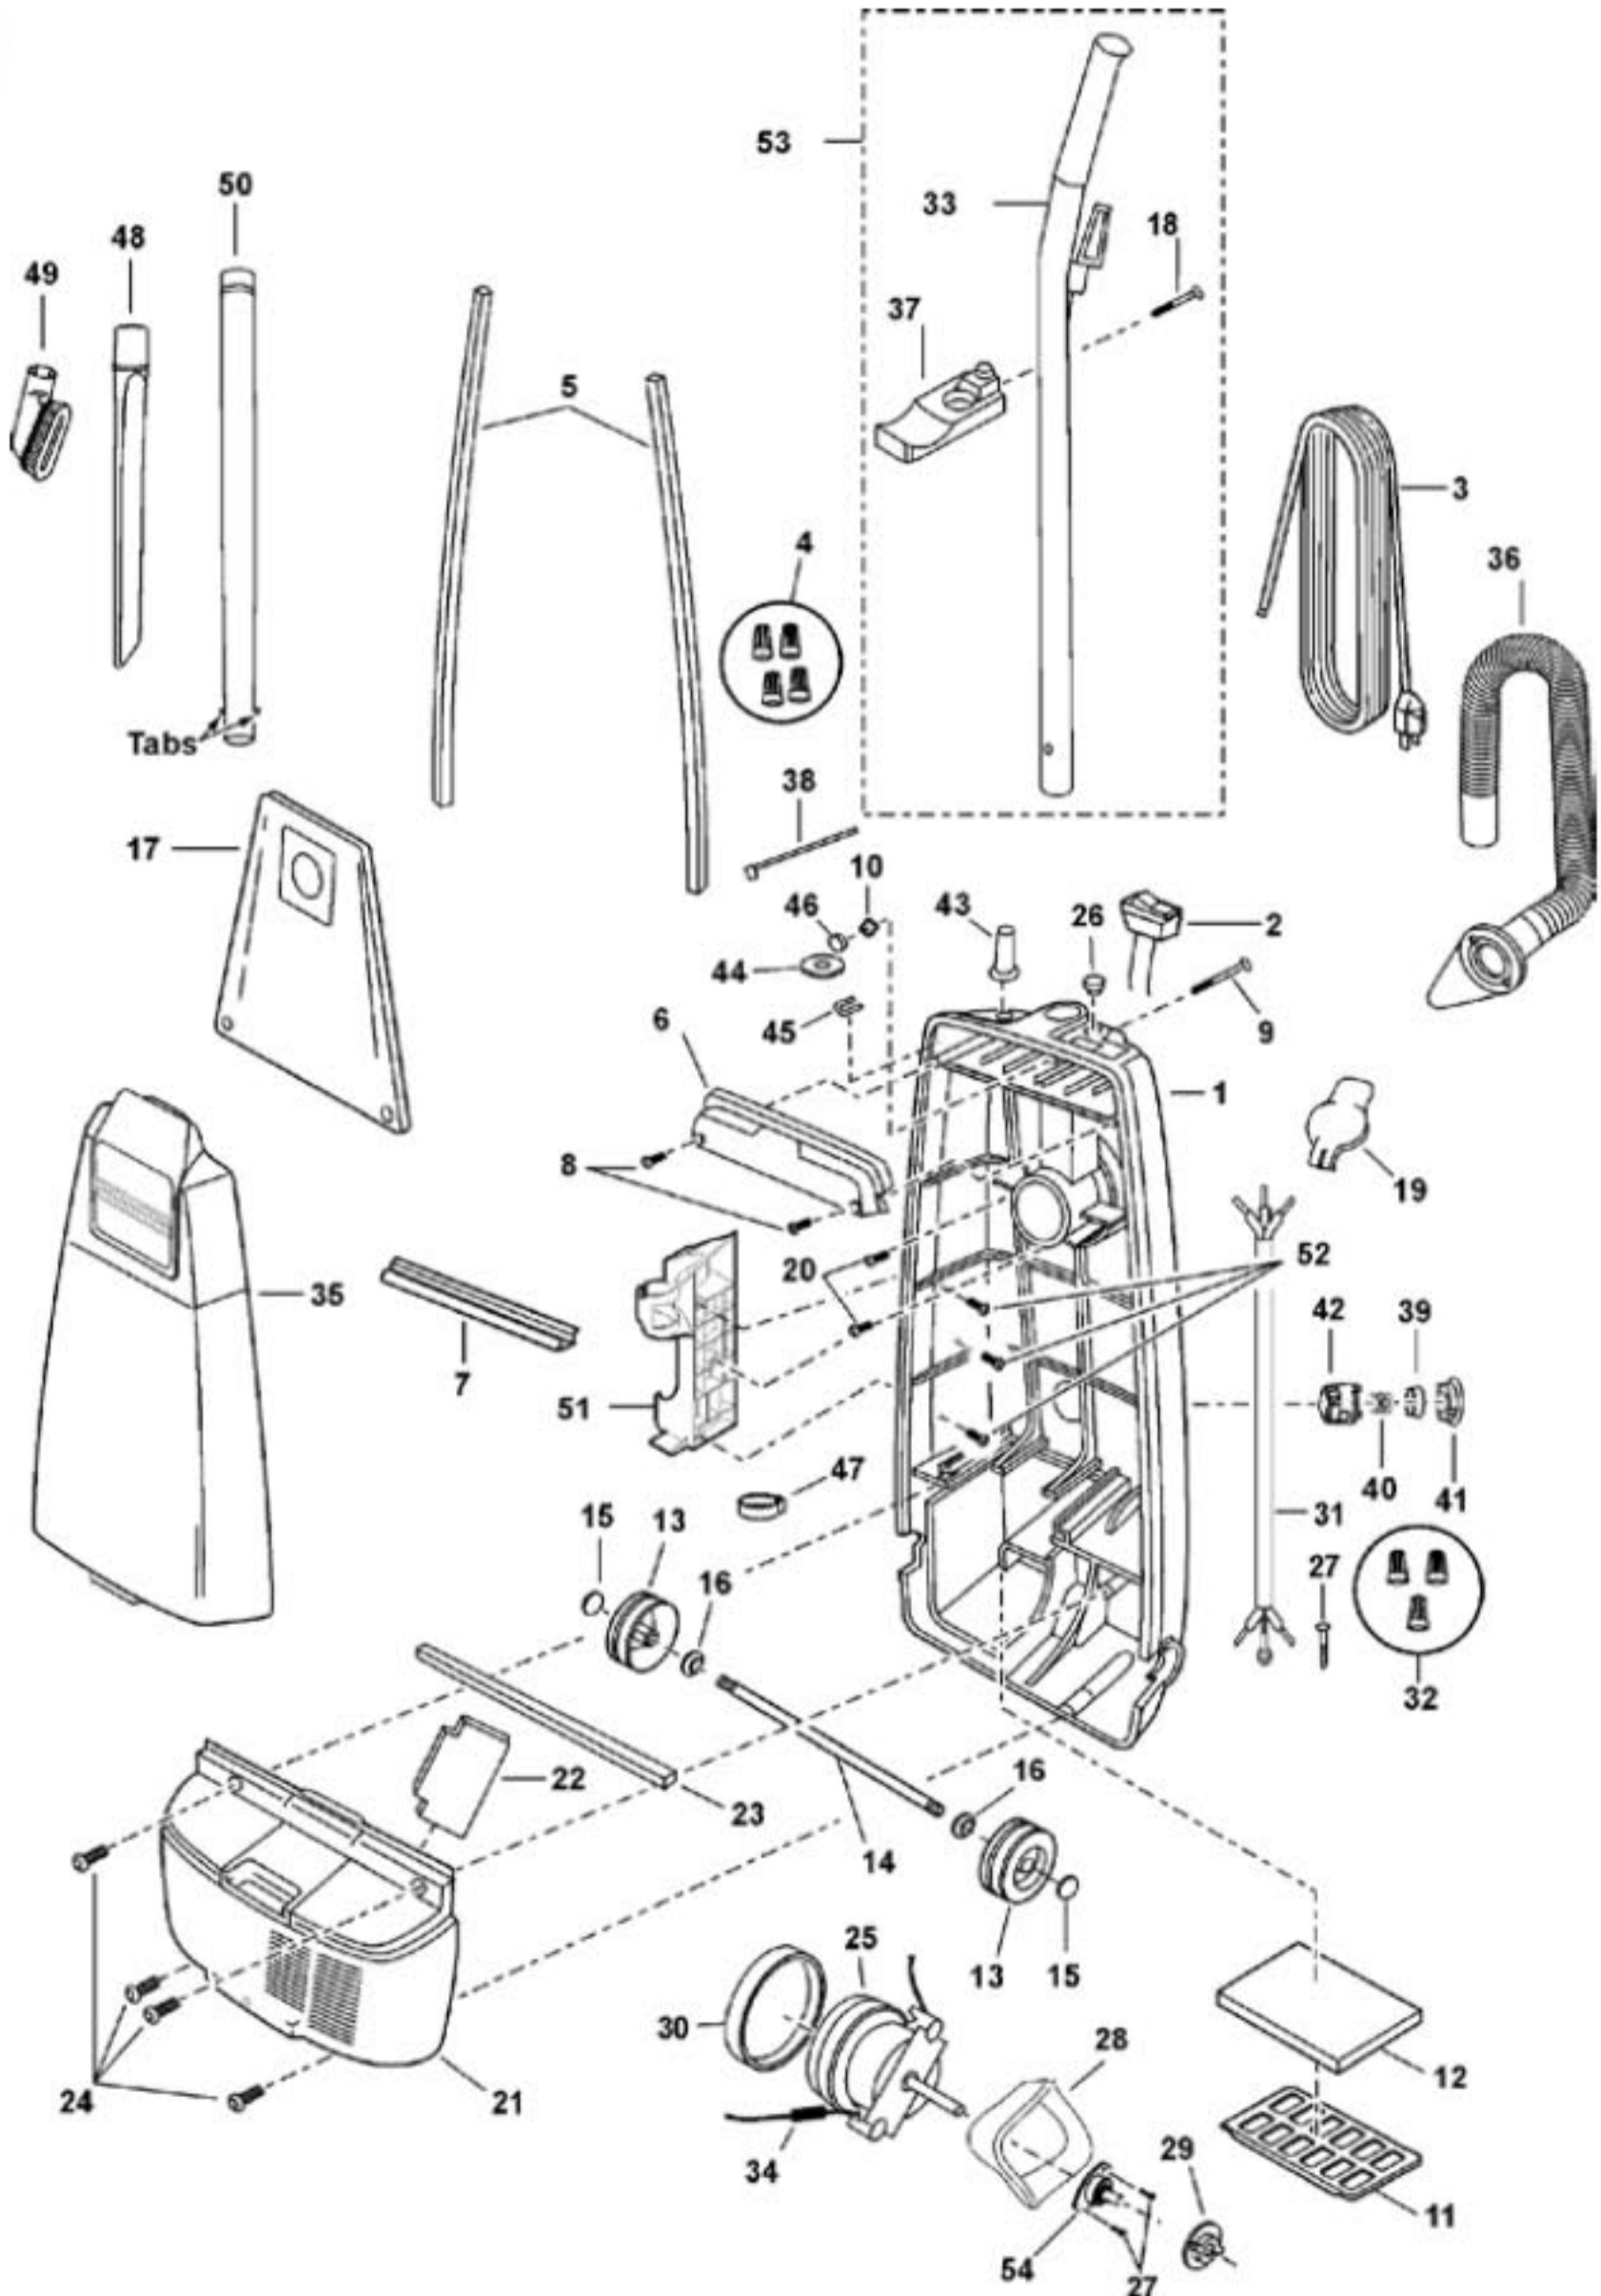

Model: MC-V5210

Body

Body

Index	Part #	Description	Index	Part #	Description
1	P-11293	Dust Container Machined	28	P-10670	Noise Suppressor
2	P-8913	Switch ON/OFF	29	P-9911	Motor Support Rear
3	P-10804	Power Cord	30	P-0293	Motor Support Front
4	P-000623	Wire Nut	31	P-10385	Wire Cord
5	P-660106	Packing Dust Container	32	P-000623	Wire Nut
6	P-111492	Switch Cover	33	P-10461	Handle
7	P-73006	Packing Switch Cover	34	P-10816	Motor Lead Assembly
8	P-6140	Switch Cover Screw	35	P-111777	Dust Cover
9	P-7301	Screw Handle	36	P-8946	Stretch Hose
10	P-2117	Nut Handle Screw	37	P-10403	Hose Holder
11	P-3200	Support Filter	38	P-00104	Tie Cable
12	P-9994	Hepa Filter Secondary	39	P-000057	Motor Protector
13	P-0114	Wheel	40	P-7089	Protector Spring Silver
14	P-111588	Roller Shaft	41	P-1806	Protector Support
15	P-74009	Wheel Stopper	42	P-6806	Protector Case
16	P-6115	Washer	43	P-10389	Rubber Protector
17	P-145M	Dust Bag	44	P-10390	Flat Washer
18	P-10449	Screw Hose Holder	45	P-10391	Cord Retainer
19	P-8972	Cover Inlet	46	P-6106	Packing
20	P-6140	Screw Inlet	47	P-111458	Hose Hook
21	P-11299	Motor Case	48	P-6069	Crevice Tool
22	P-201	Packing Rear Cover	49	P-6088	Dusting Brush
23	P-10825	Packing Motor Case	50	P-11301	Wand Extension
24	P-8172	Screw Motor Case	51	P-111461	Wand Holder
25	P-10533	Fan Motor	52	P-6140	Screw Tool Holder
26	P-10459	Cover Cap	53	P-111509	Handle Assembly
27	P-9912	Screw Ground	54	P-10367	Motor Flange