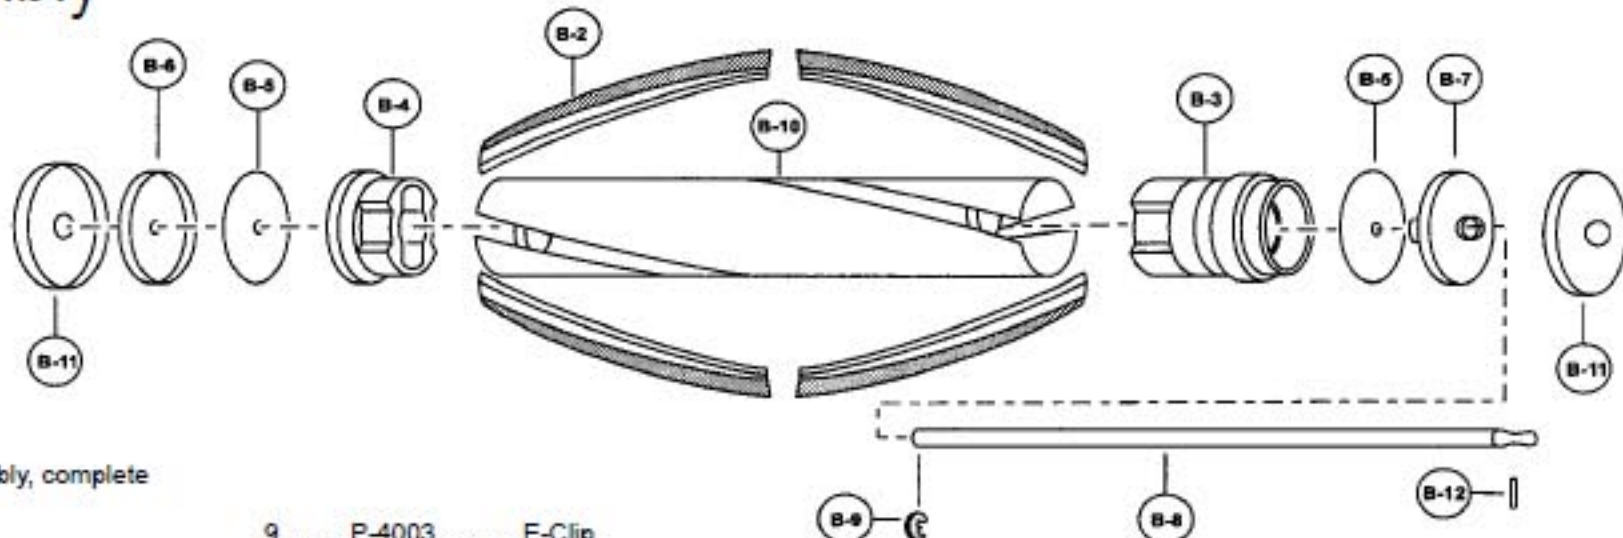

Agitator Assembly

- 1..... P-10374 ..... Agitator Assembly, complete
- 2..... P-10375 ..... Brush, 4pk
- 3..... P-5918 ..... Agitator Pulley
- 4..... P-5919 ..... Agitator Holder
- 5..... P-10376 ..... Filter
- 6..... P-9708 ..... End Cap, left
- 7..... P-9709 ..... End Cap, right

- 9..... P-4003 ..... E-Clip
- 10..... P-8403 ..... Brush Holder
- 11..... P-10377 ..... End Cap Cover, rubber
- 12..... P-10378 ..... Spring Pin

- B-2..... Brush
- B-3..... Agitator Pulley
- B-4..... Agitator Holder
- B-5..... Filter
- B-6..... End Cap, left
- B-7..... End Cap, right
- B-10..... Brush Holder
- B-11..... End Cap Cover, rubber
- B-12..... Spring Pin