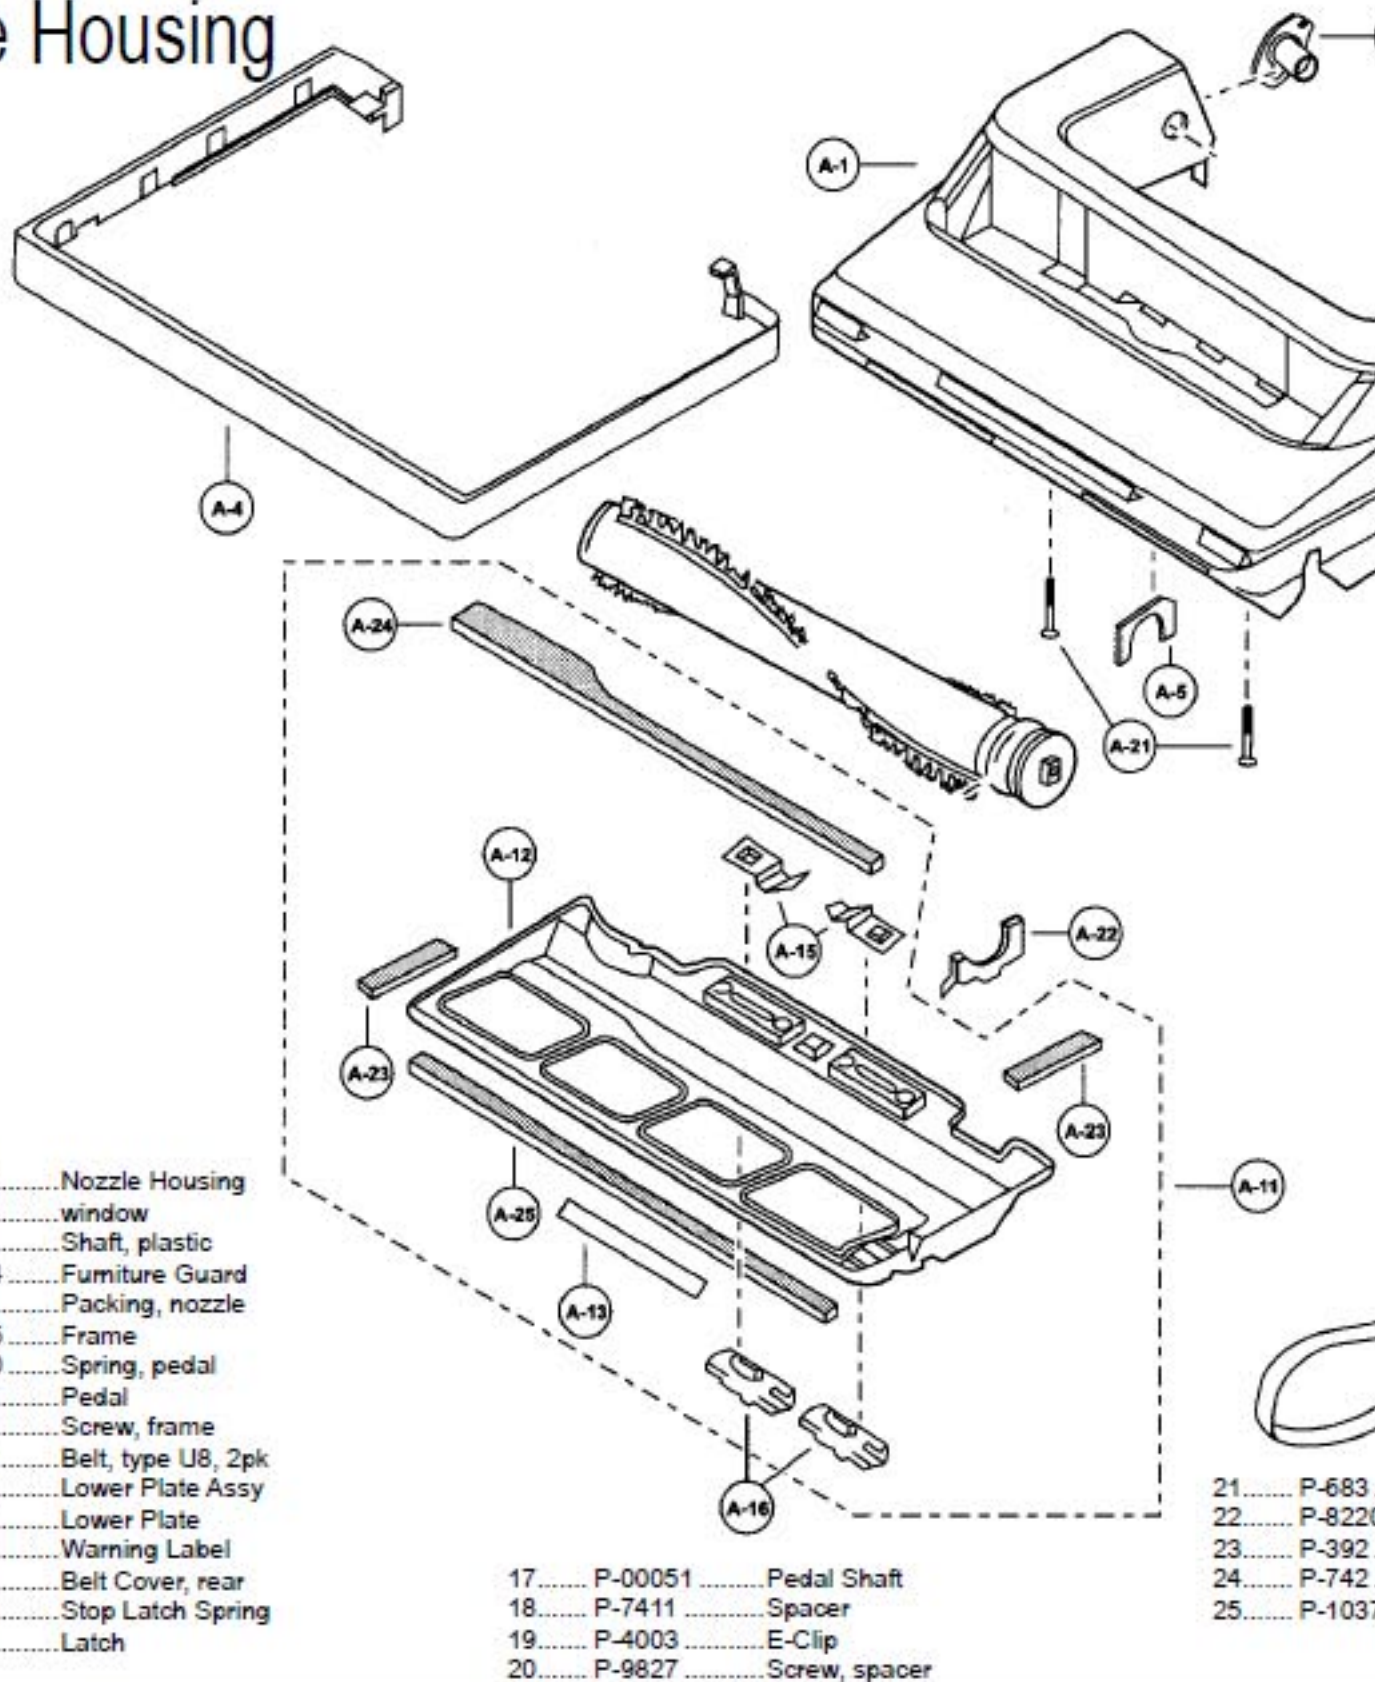

PANASONIC

Models: MC-V5502

Nozzle Housing