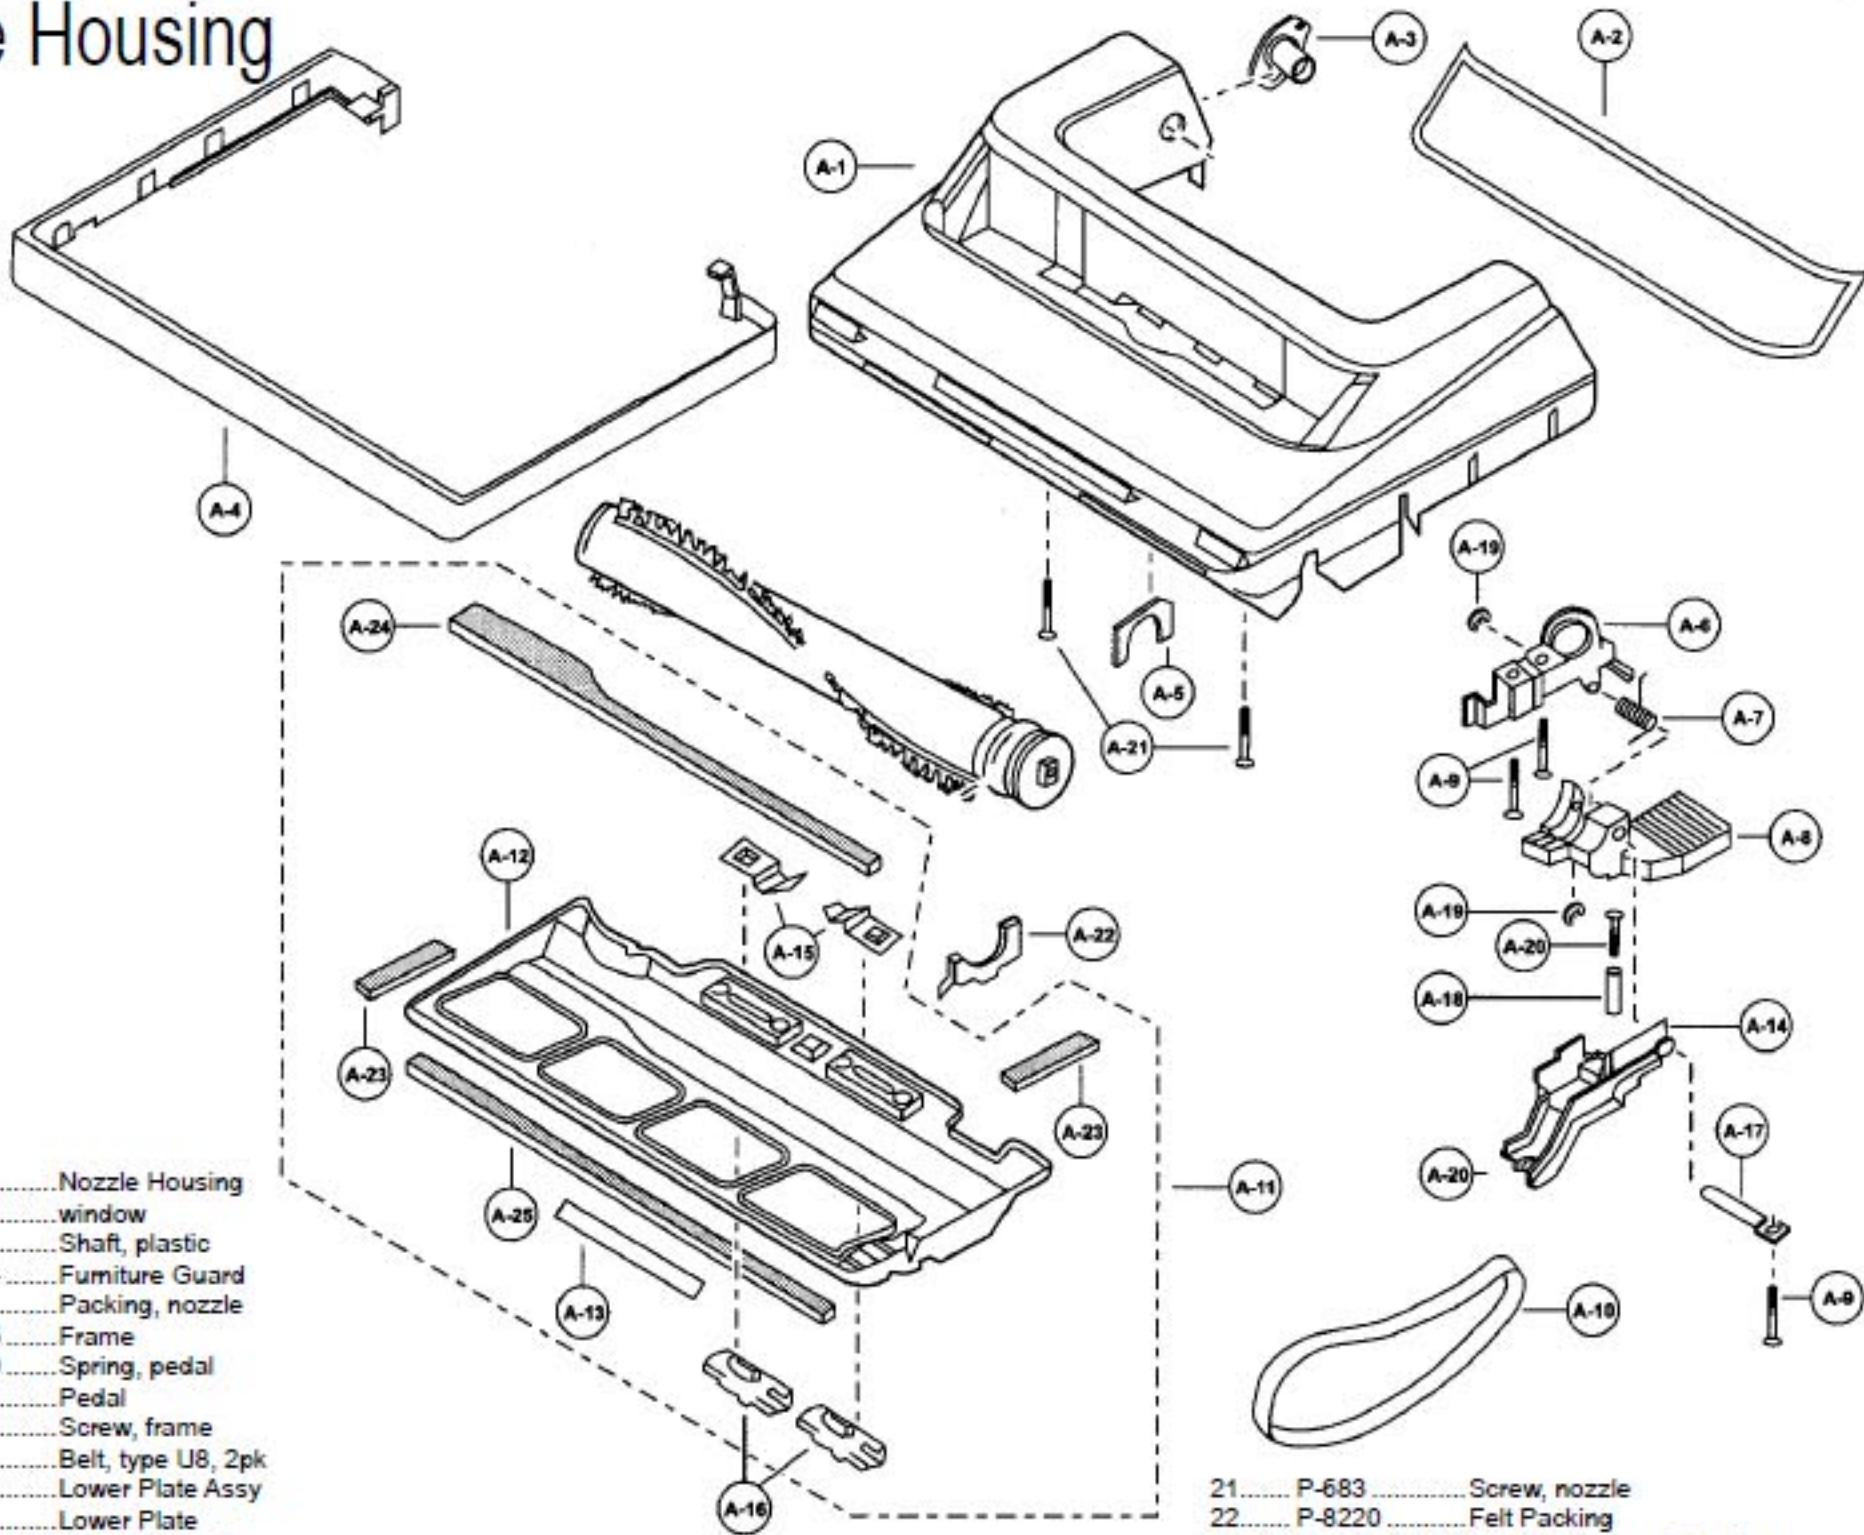

Models: MC-V5502

Nozzle Housing

- 1..... P-10368 Nozzle Housing
- 2..... P-10369 window
- 3..... P-2500 Shaft, plastic
- 4..... P-000274 Furniture Guard
- 5..... P-81 Packing, nozzle
- 6..... P-000095 Frame
- 7..... P-000010 Spring, pedal
- 8..... P-4720 Pedal
- 9..... P-6140 Screw, frame
- 10..... P-V270B Belt, type U8, 2pk
- 11..... P-10370 Lower Plate Assy
- 12..... P-10371 Lower Plate
- 13..... P-9826 Warning Label
- 14..... P-1124 Belt Cover, rear
- 15..... P-9846 Stop Latch Spring
- 16..... P-2751 Latch

- 17..... P-00051 Pedal Shaft
- 18..... P-7411 Spacer
- 19..... P-4003 E-Clip
- 20..... P-9827 Screw, spacer

- 21..... P-683 Screw, nozzle
- 22..... P-8220 Felt Packing
- 23..... P-392 Packing, lower plate sides
- 24..... P-742 Packing, lower plate back
- 25..... P-10373 Packing, lower plate front

- 9..... P-4003 E-Clip
- 10..... P-8403 Brush Holder
- 11..... P-10377 End Cap Cover, rubber
- 12..... P-10378 Spring Pin

- B-2..... Brush
- B-3..... Agitator Pulley
- B-4..... Agitator Holder
- B-5..... Filter
- B-6..... End Cap, left
- B-7..... End Cap, right
- B-10..... Brush Holder
- B-11..... End Cap Cover, rubber
- B-12..... Spring Pin