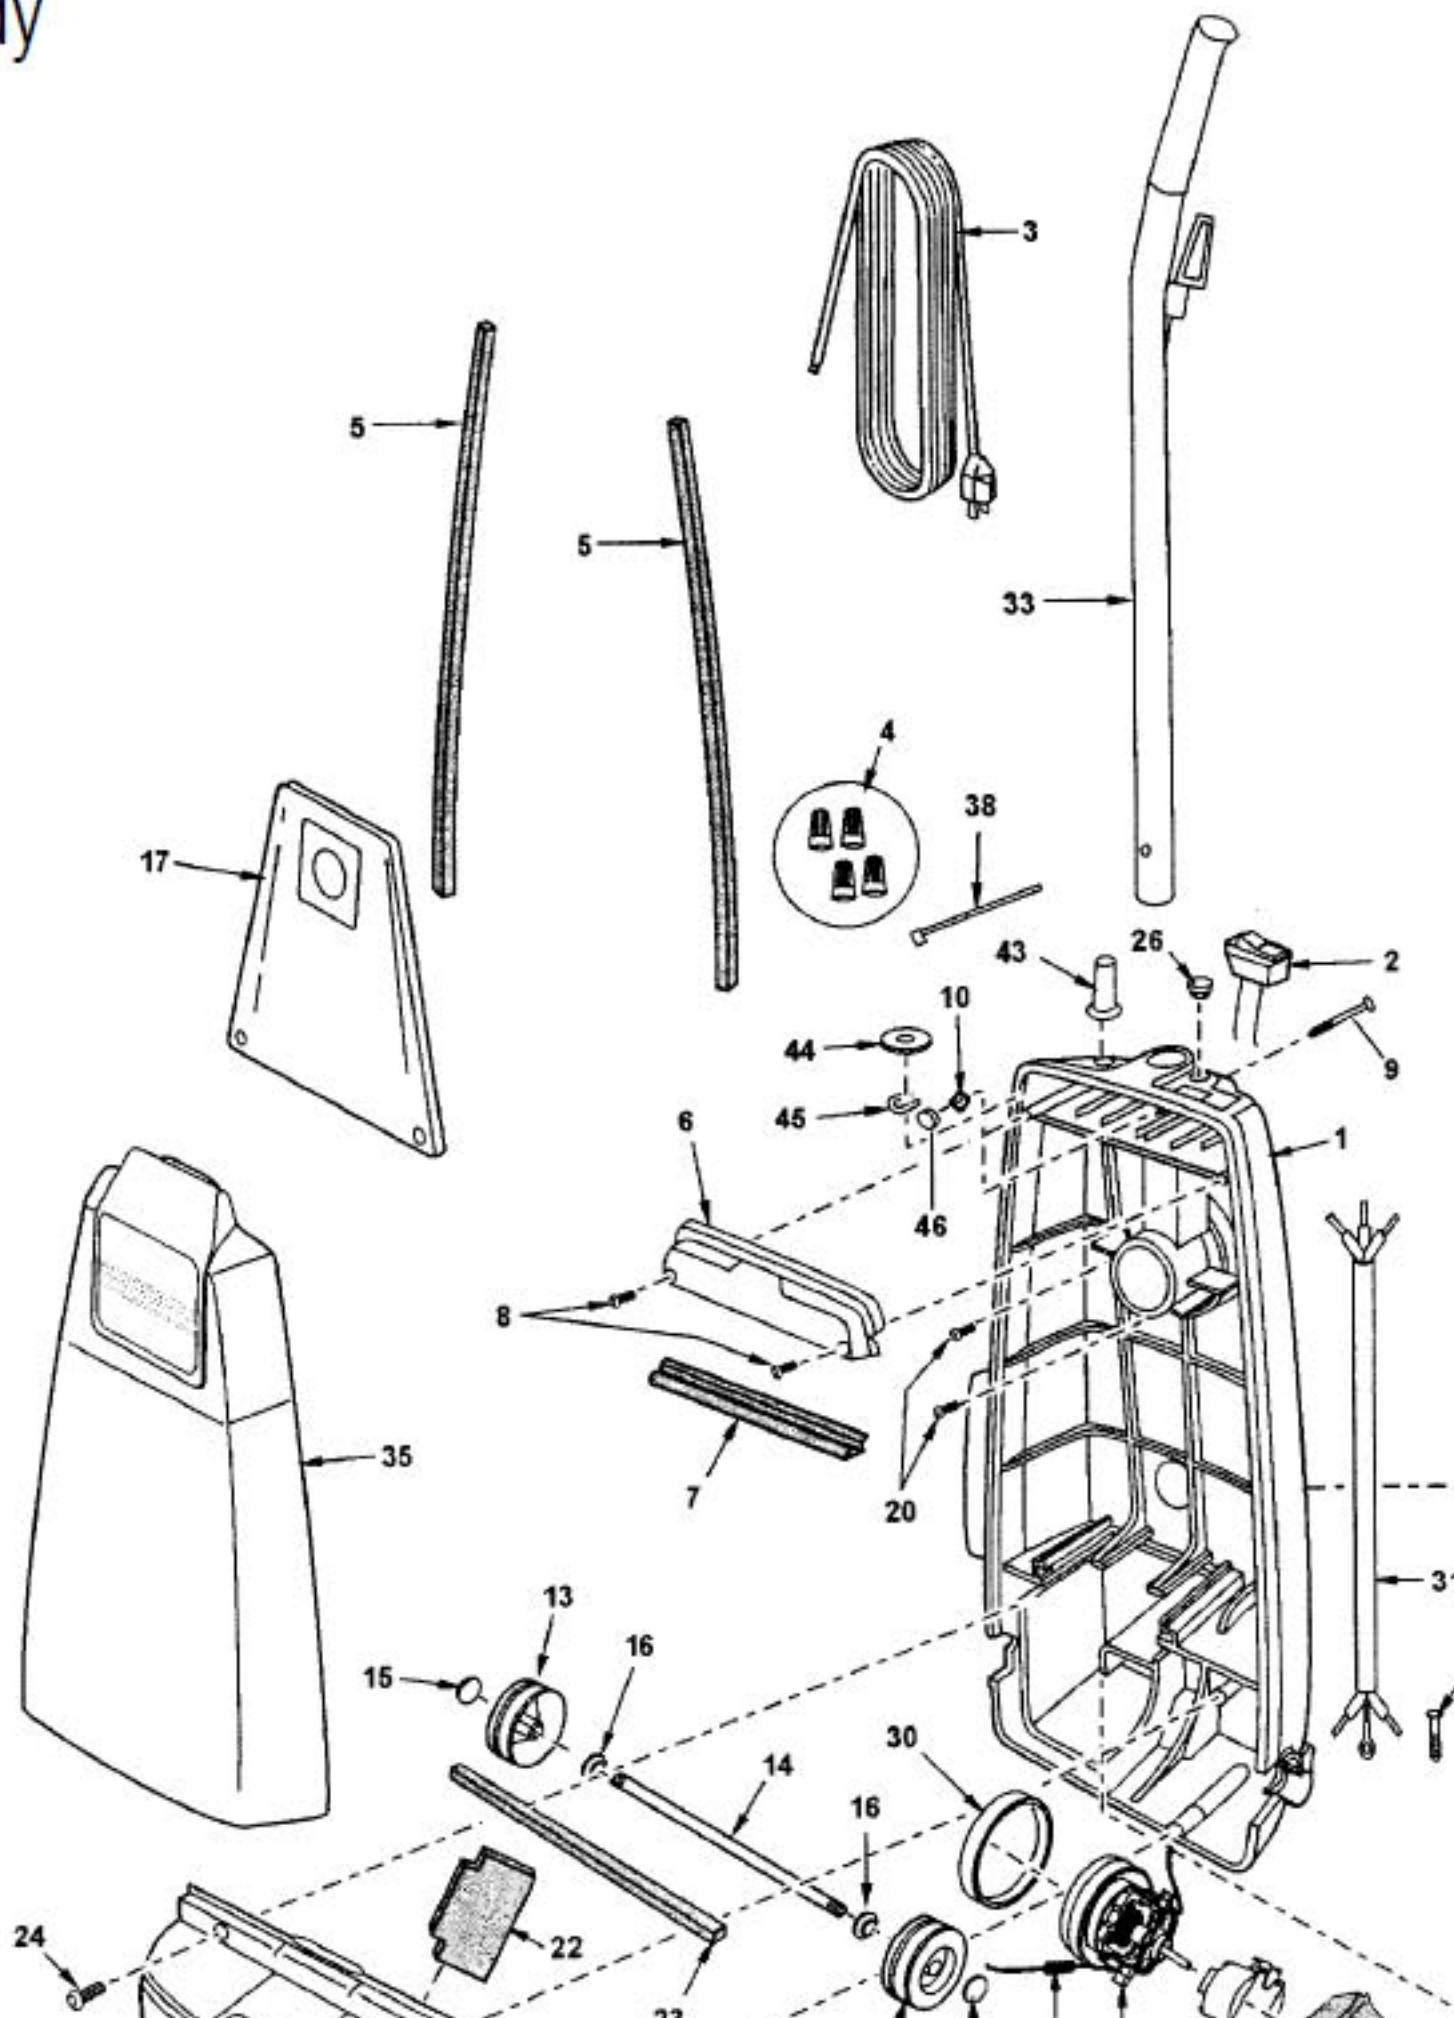

----- Manual continues below -----

Models: MC-V5504

Nozzle Housing

Index	Part No.	Description
1	P-111778	Nozzle housing
2	P-10369	Window

Index	Part No.	Description
14	P-1124	Belt cover (
15	P-9846	Stop latch

Models: MC-V5504

Body

Models: MC-V5504

Body

Index	Part No.	Description
1	P-10379	Dust compartment
2	P-10451	On/off switch
3	P-10804	Power cord
4	P-000623	Wire connector
5	P-660106	Packing (dust container)
6	P-10452	Switch cover
7	P-73006	Packing (switch cover)
8	P-6140	Screw (switch cover)
9	P-7301	Handle screw
10	P-2117	Nut (handle screw)
11	P-3200	Filter supporter
12	P-375	Secondary filter
	P-9994	Secondary filter, HEPA
13	P-111315	Wheel
14	P-10968	Shaft roller
15	P-74009	Stopper (wheel)
16	P-6115	Washer (wheel)
17	P-14514	Dust bag (type U6)
18	P-000625	Suction inlet
19	P-111502	Cover (suction inlet)
20	P-6140	Screw (suction inlet)
21	P-10383	Motor case
22	P-200	Packing (rear cover)
23	P-10825	Packing (motor case)