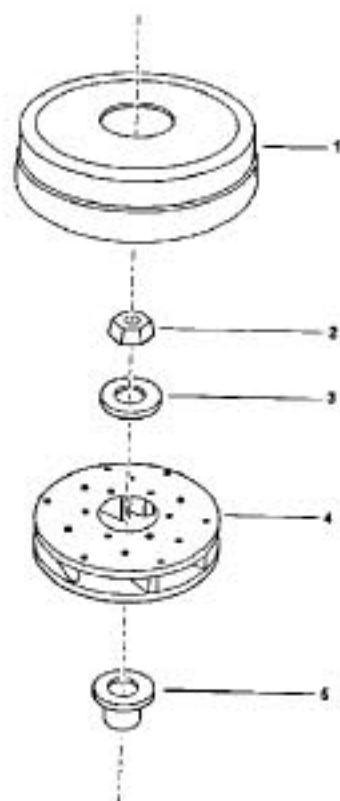

----- Manual continues below -----

Models: MC-V5504

Nozzle Housing

Index	Part No.	Description
1	P-111778	Nozzle housing
2	P-10369	Window

Index	Part No.	Description
14	P-1124	Belt cover (
15	P-9846	Stop latch

Models: MC-V5504

Body

Models: MC-V5504

Body

Index	Part No.	Description
1	P-10379	Dust compartment
2	P-10451	On/off switch
3	P-10804	Power cord
4	P-000623	Wire connector
5	P-660106	Packing (dust container)
6	P-10452	Switch cover
7	P-73006	Packing (switch cover)
8	P-6140	Screw (switch cover)
9	P-7301	Handle screw
10	P-2117	Nut (handle screw)
11	P-3200	Filter supporter
12	P-375	Secondary filter
	P-9994	Secondary filter, HEPA
13	P-111315	Wheel
14	P-10968	Shaft roller
15	P-74009	Stopper (wheel)
16	P-6115	Washer (wheel)
17	P-14514	Dust bag (type U6)
18	P-000625	Suction inlet
19	P-111502	Cover (suction inlet)
20	P-6140	Screw (suction inlet)
21	P-10383	Motor case
22	P-200	Packing (rear cover)
23	P-10825	Packing (motor case)

Index	Part No.	Description
24	P-8172	Screw (motor case)
25	P-000629	Motor fan
26	P-10459	Cover cap
27	P-9912	Screw ground
28	P-111730	Noise suppressor
29	P-10338	Motor supporter
30	P-0293	Motor supporter
31	P-10385	Wire cord
32	P-000623	Wire connector
33	P-111485	Handle
34	P-10816	Lead wire a
35	P-111777	Dust cover
36	P-8917	Hose
37	P-2420	Hose supporter
38	P-00104	Wire tie
39	P-000057	Protector
40	P-10388	Protector sp
41	P-1806	Protector sp
42	P-6806	Protector ca
43	P-10389	Rubber prot
44	P-10390	Washer
45	P-10391	Cord retain
46	P-6106	Packing (ins)
47	P-93033	Plastic cover

Motor Fan

Index	Part No.	Description
1	P-000067	Fan Case
2	P-000068	Nut
3	P-00621	Washer
4	P-000152	Fan
5	P-000071	Spacer
6	P-270091	Brush assem
7	P-10444	Bracket
8	P-10445	Screw