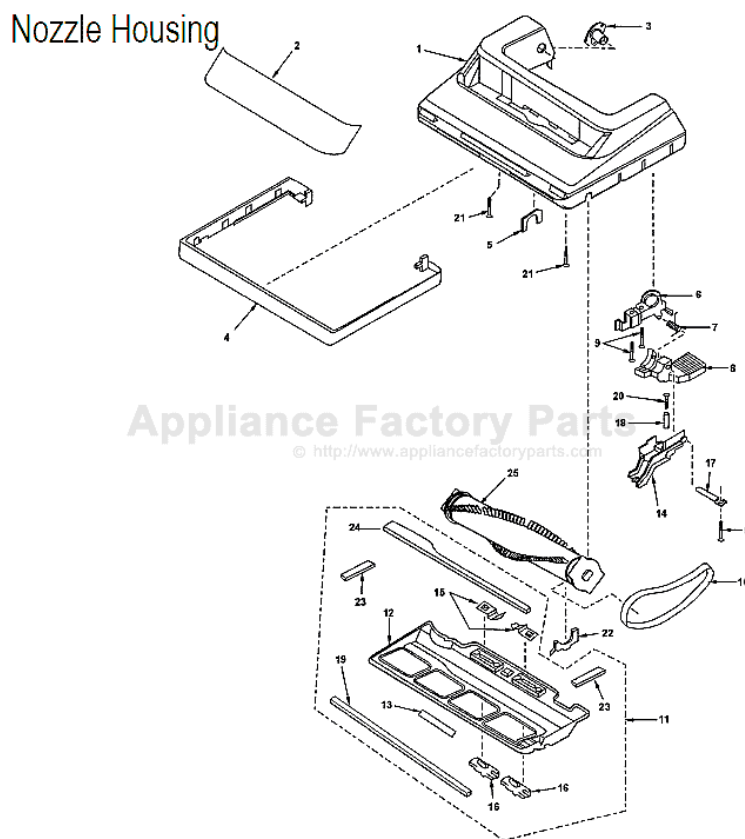

[Find Your PANASONIC Vacuum Cleaner Parts - Select From 605 Models](#)

----- Manual continues below -----