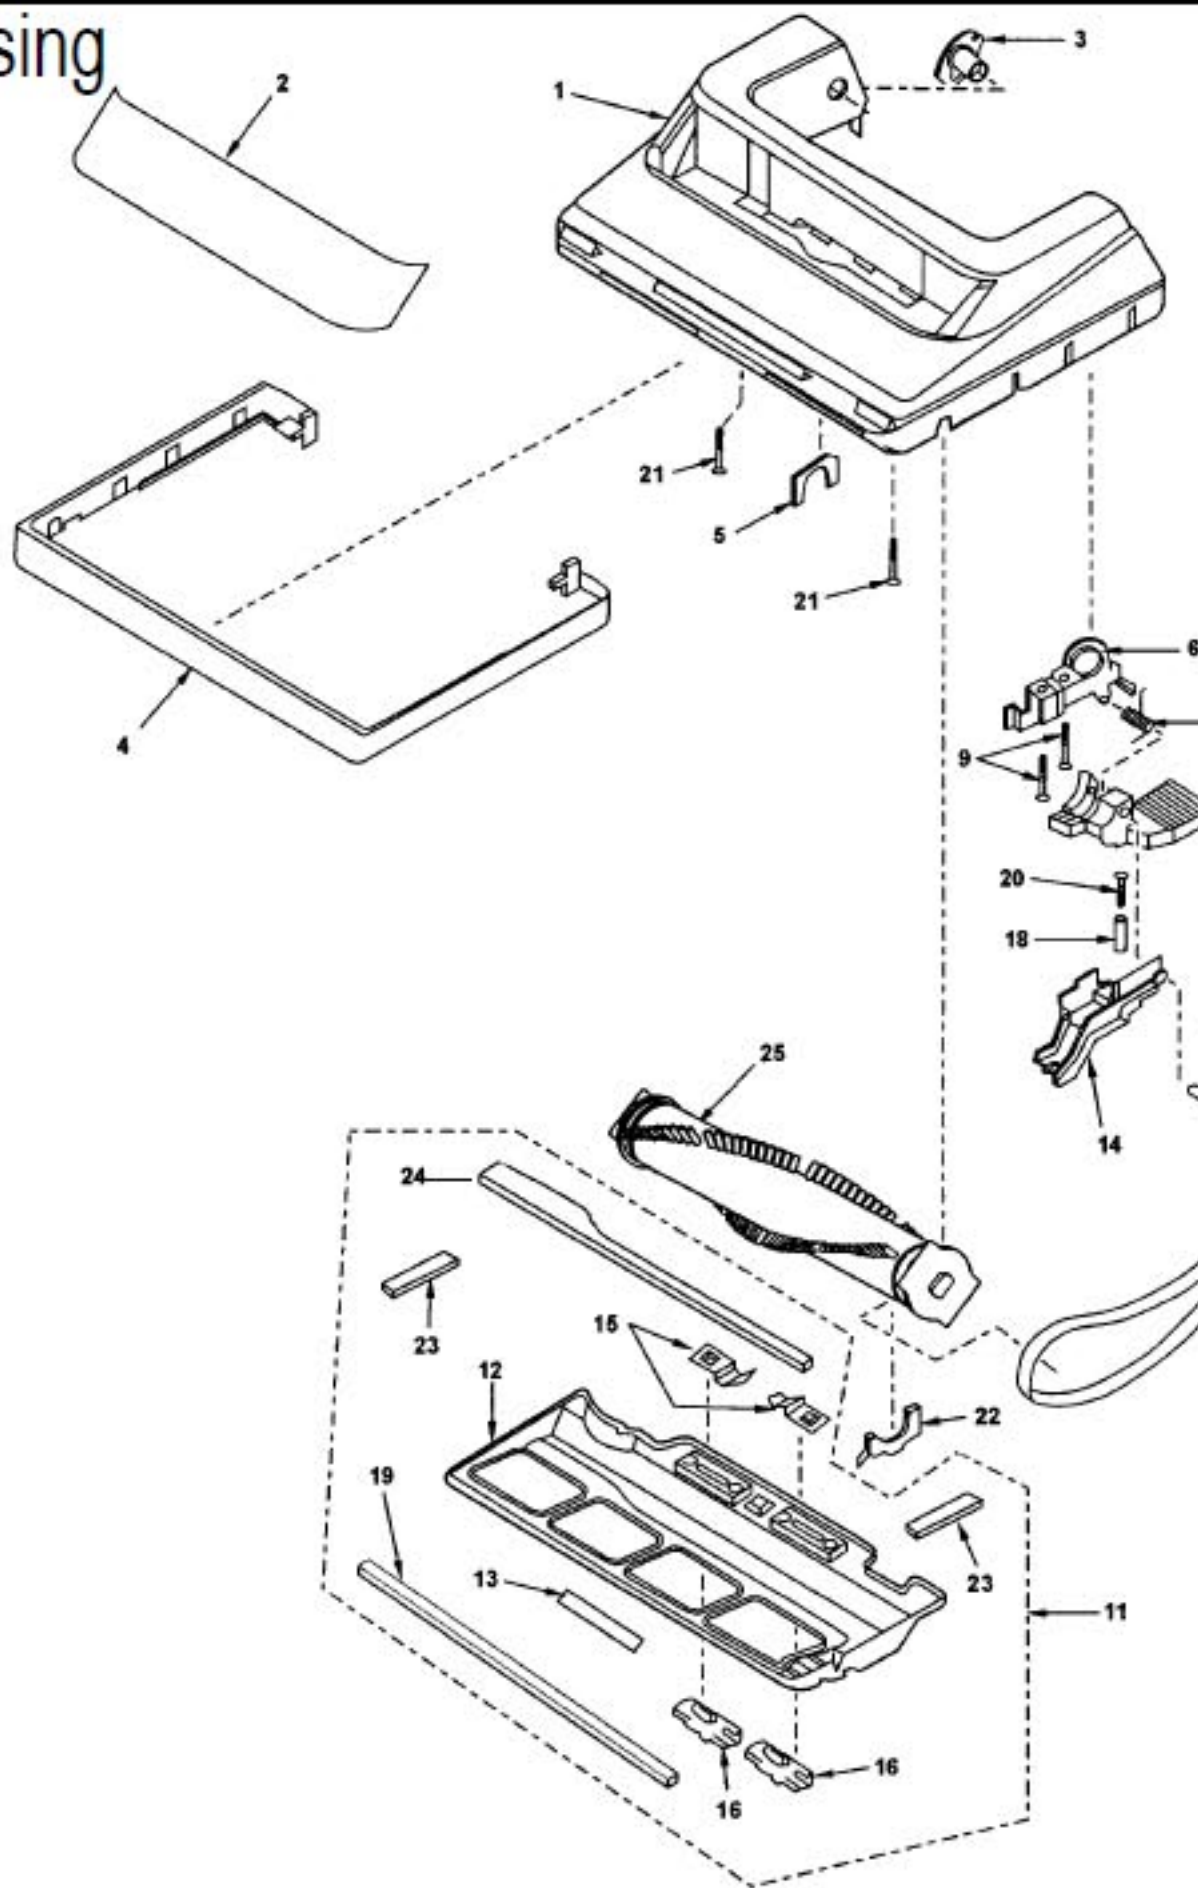

----- Manual continues below -----

Models: MC-V5504

Nozzle Housing

Index	Part No.	Description
1	P-111778	Nozzle housing
2	P-10369	Window

Index	Part No.	Description
14	P-1124	Belt cover (
15	P-9846	Stop latch

Models: MC-V5504

Body

Models: MC-V5504

Body

Index	Part No.	Description
1	P-10379	Dust compartment
2	P-10451	On/off switch
3	P-10804	Power cord
4	P-000623	Wire connector
5	P-660106	Packing (dust container)
6	P-10452	Switch cover
7	P-73006	Packing (switch cover)
8	P-6140	Screw (switch cover)
9	P-7301	Handle screw
10	P-2117	Nut (handle screw)
11	P-3200	Filter supporter
12	P-375	Secondary filter
	P-9994	Secondary filter, HEPA
13	P-111315	Wheel
14	P-10968	Shaft roller
15	P-74009	Stopper (wheel)
16	P-6115	Washer (wheel)
17	P-14514	Dust bag (type U6)
18	P-000625	Suction inlet
19	P-111502	Cover (suction inlet)
20	P-6140	Screw (suction inlet)
21	P-10383	Motor case
22	P-200	Packing (rear cover)
23	P-10825	Packing (motor case)