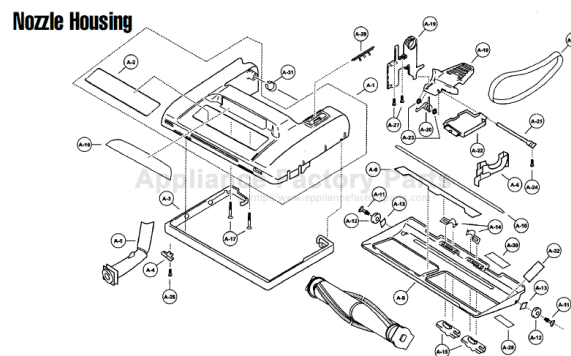

[Find Your PANASONIC Vacuum Cleaner Parts - Select From 605 Models](#)

----- Manual continues below -----