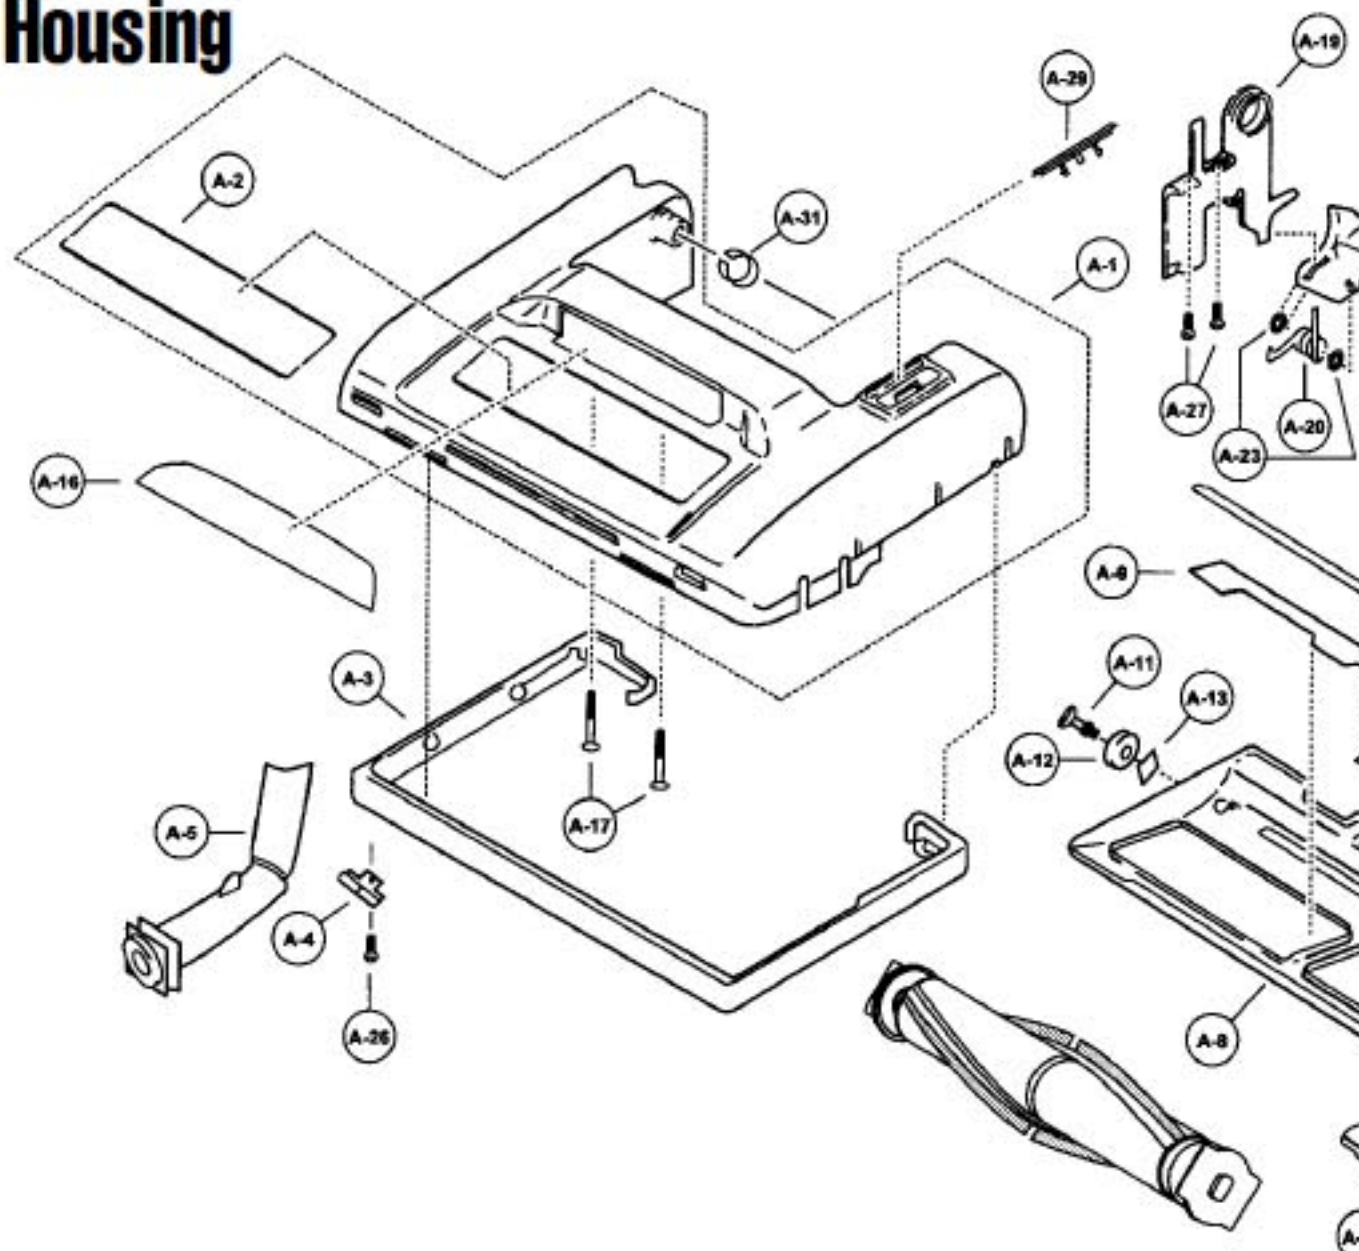

----- Manual continues below -----

PANASONIC

Models: MC-V6602

Nozzle Housing

- | | | |
|----|---------|-----------------------------|
| 1 | P-10416 | Nozzle Housing |
| 2 | P-10417 | Top Mark |
| 3 | P-10307 | Furniture Guard |
| 4 | P-2731 | Hose Fitting Plate |
| 5 | P-7030 | Nozzle Pipe |
| 6 | P-4305 | Belt Cover |
| 7 | P-10418 | Lower Plate Assy |
| 8 | P-10419 | Lower Plate |
| 9 | P-193 | Packing, lower plate, front |
| 10 | P-7430 | Packing, lower plate, back |
| 11 | P-503 | Roller Shaft |