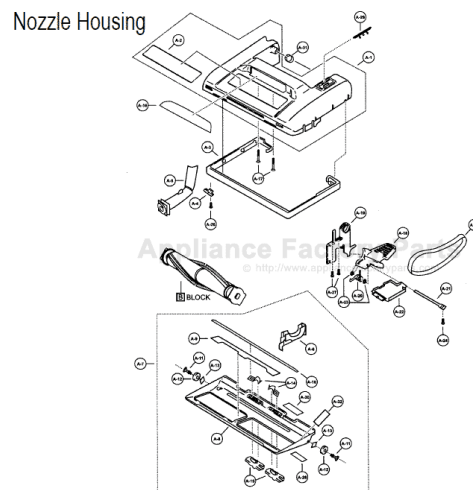

[Find Your PANASONIC Vacuum Cleaner Parts - Select From 605 Models](#)

----- Manual continues below -----