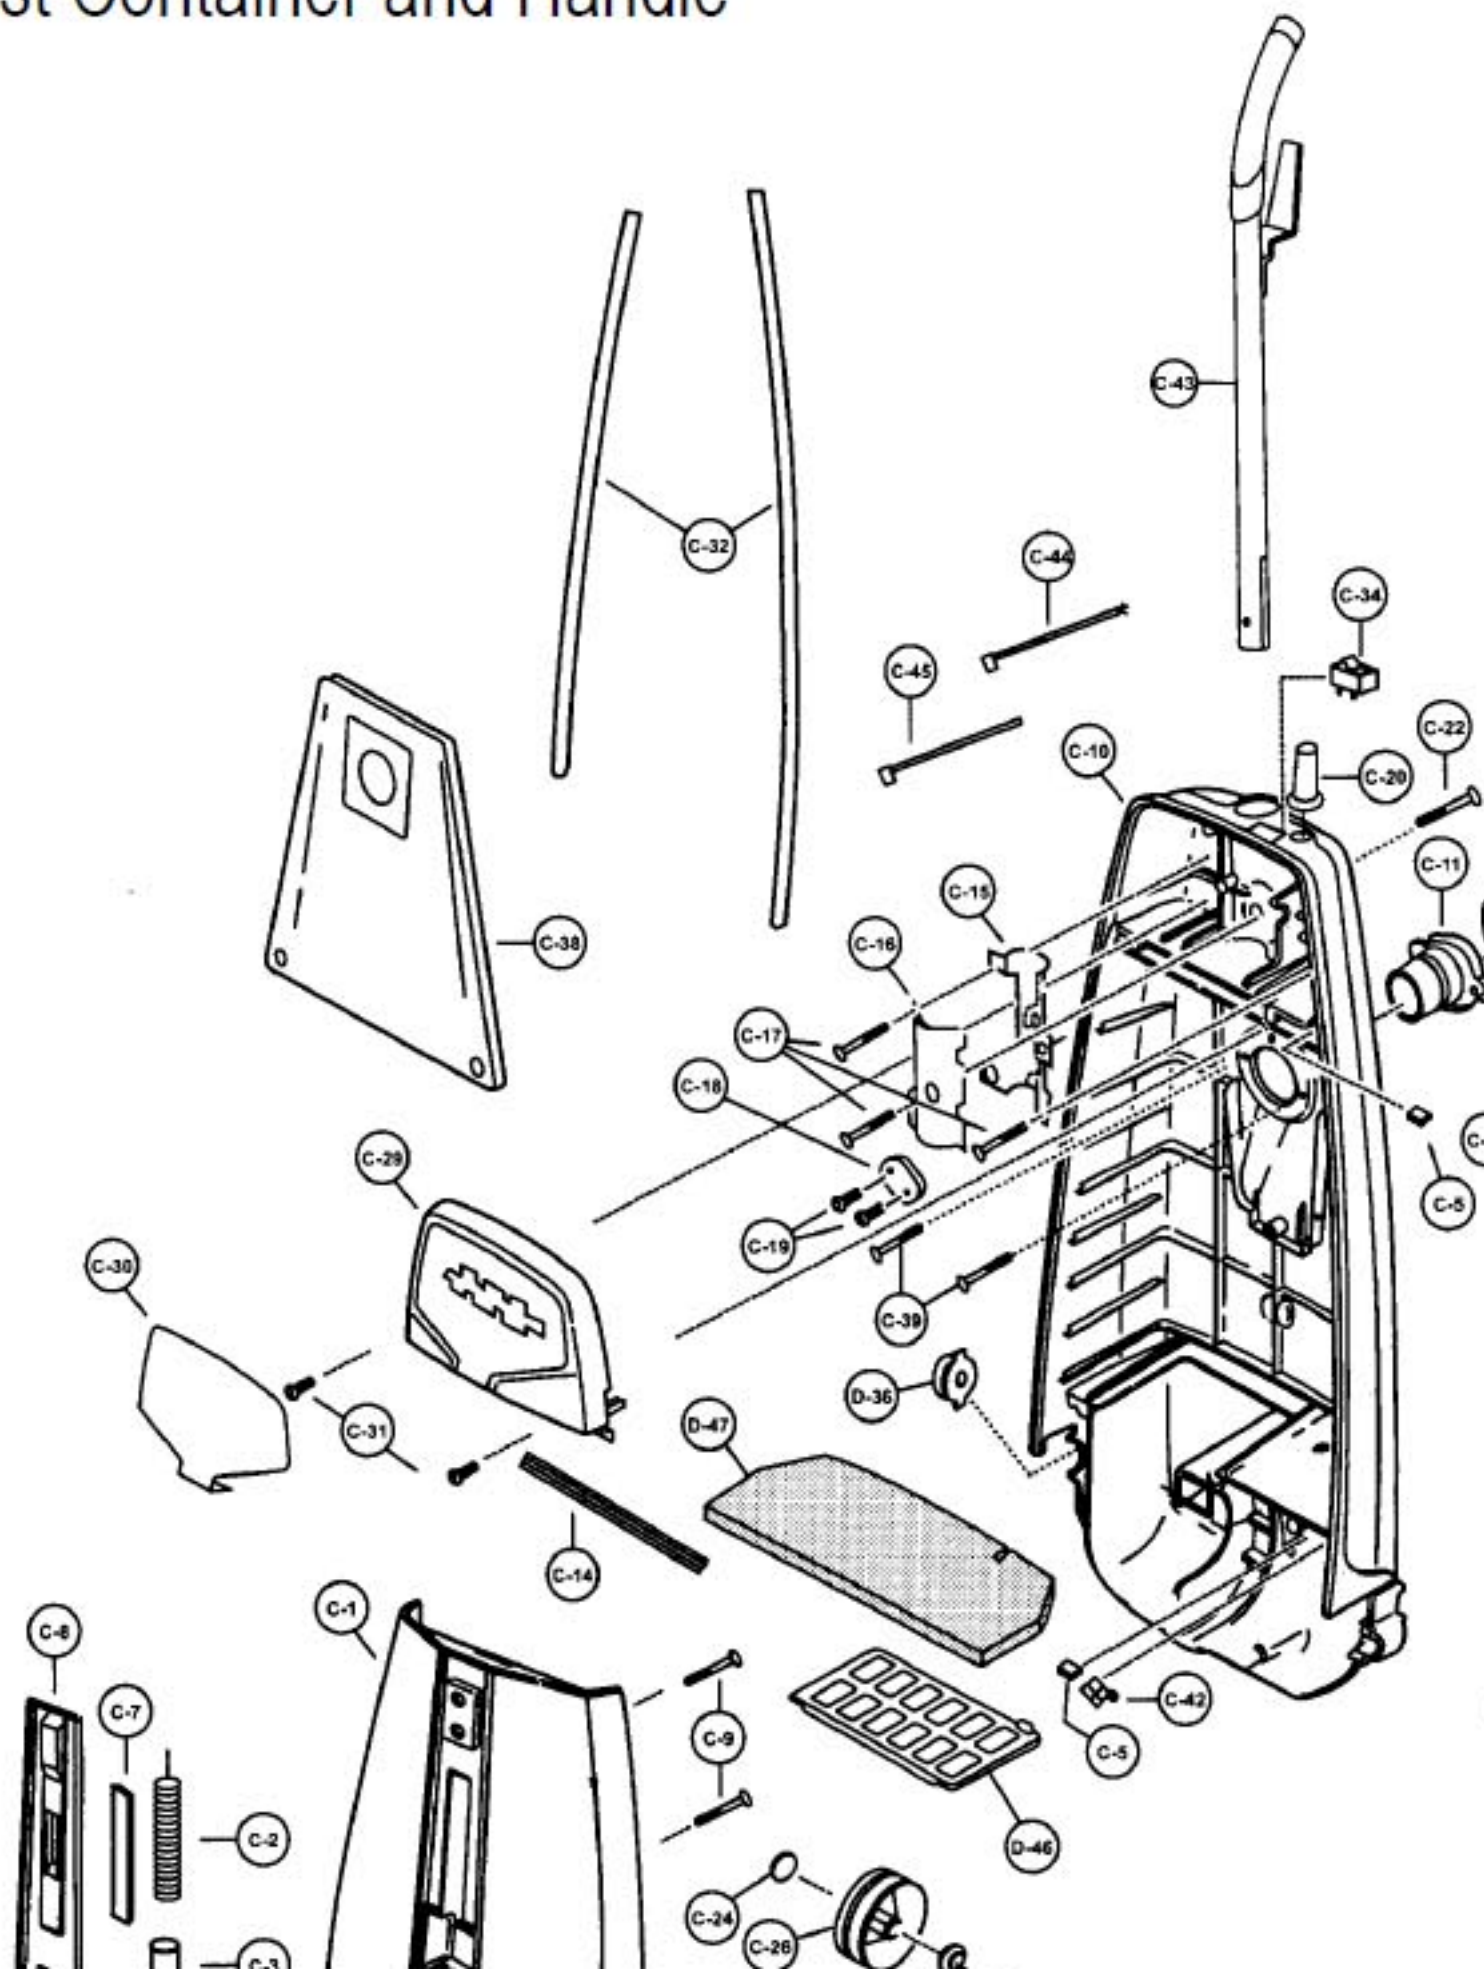

PANASONIC

Models: MC-V6603

Dust Container and Handle

PANASONIC

Models: MC-V6603

Dust Container and Handle

Index	Part No.	Description
1	P-111626	Dust cover
2	P-4105	Indicator spring
3	P-0049	Indicator lead
4	P-203	Indicator lead supporter
5	P-81105	Tight packing
6	P-10425	Suction control lever
7	P-0830	Indicator window
8	P-111627	Front cover
9	P-6140	Screw (dust cover)
10	P-10509	Dust container
11	P-10509	Suction inlet packing
12	P-111484	Suction inlet
13	P-02704	Cover
14	P-10428	Packing (switch cover)
15	P-10549	Handle supporter
16	P-6930	Handle fitting
17	P-6140	Screw (handle supporter)
18	P-62001	Cord stopper
19	P-6140	Screw
20	P-10389	Rubber protector
21	P-10823	Power cord
22	P-7330	Handle screw
23	P-9912	Scew (grounding) motor handle fitting
24	P-74009	Stopper, wheel
25	P-6115	Washer

Index	Part No.	Description
26	P-111628	Wheel
27	P-111629	Wire nut
28	P-1605	Roller shaft
29	P-111630	Switch cover
30	P-111631	Ornamental
31	P-6140	Screw
32	P-2488	Packing (du
33	P-0069	Packing (in
34	P-7938	Switch - on
35	P-10432	Nozzle hose
36	P-2530	Plastic shaft
37	P-6405	Connection
38	P-111477	Dust bag ty
39	P-6140	Screw (suct
40	P-5860	Packing (le
41	P-3990	Packing (rig
42	P-62100	Cord stopper
43	P-111485	Handle ass
44	P-4410	Lead wire
45	P-00104	Tie cable
46	P-3200	Filter suppo
47	P-111632	Secondary