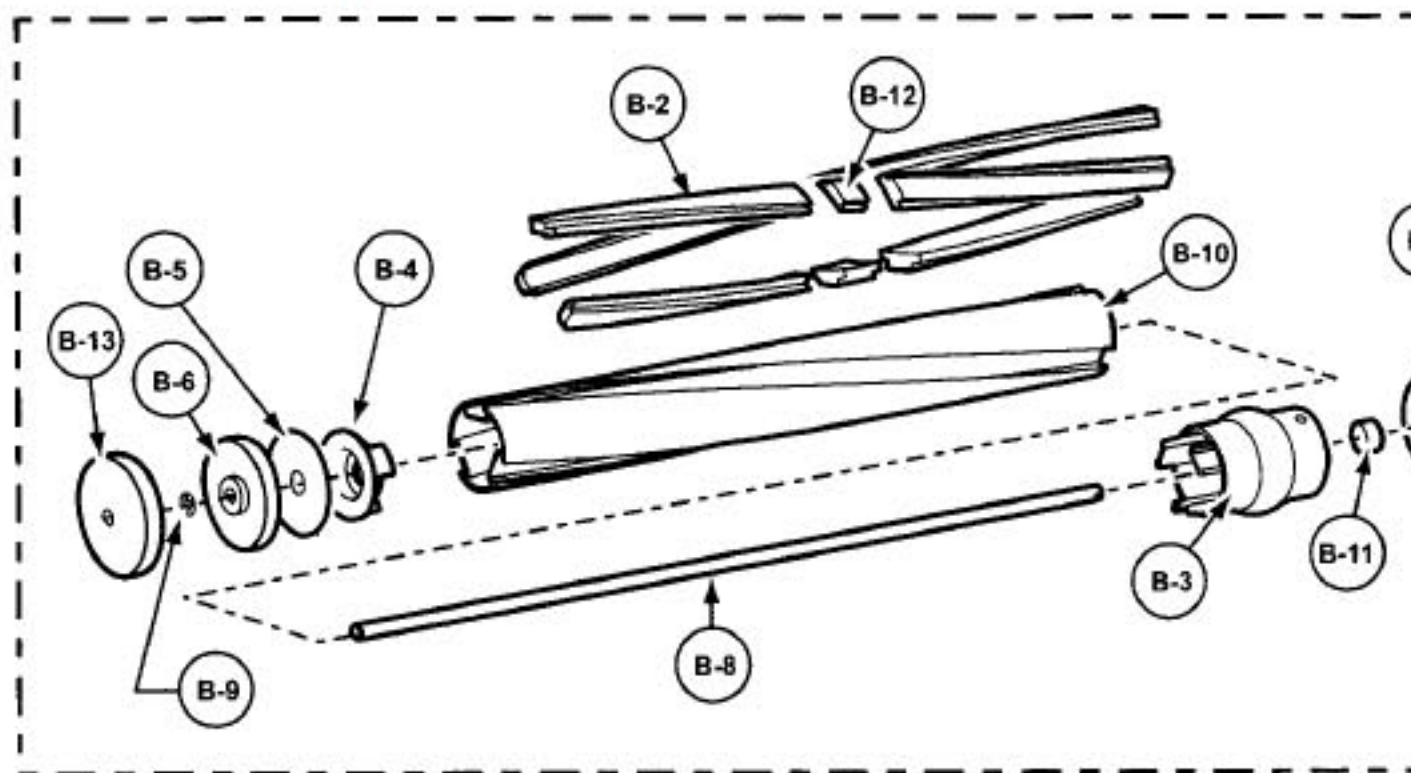

PANASONIC

Models: MC-V6603

Agitator Assembly