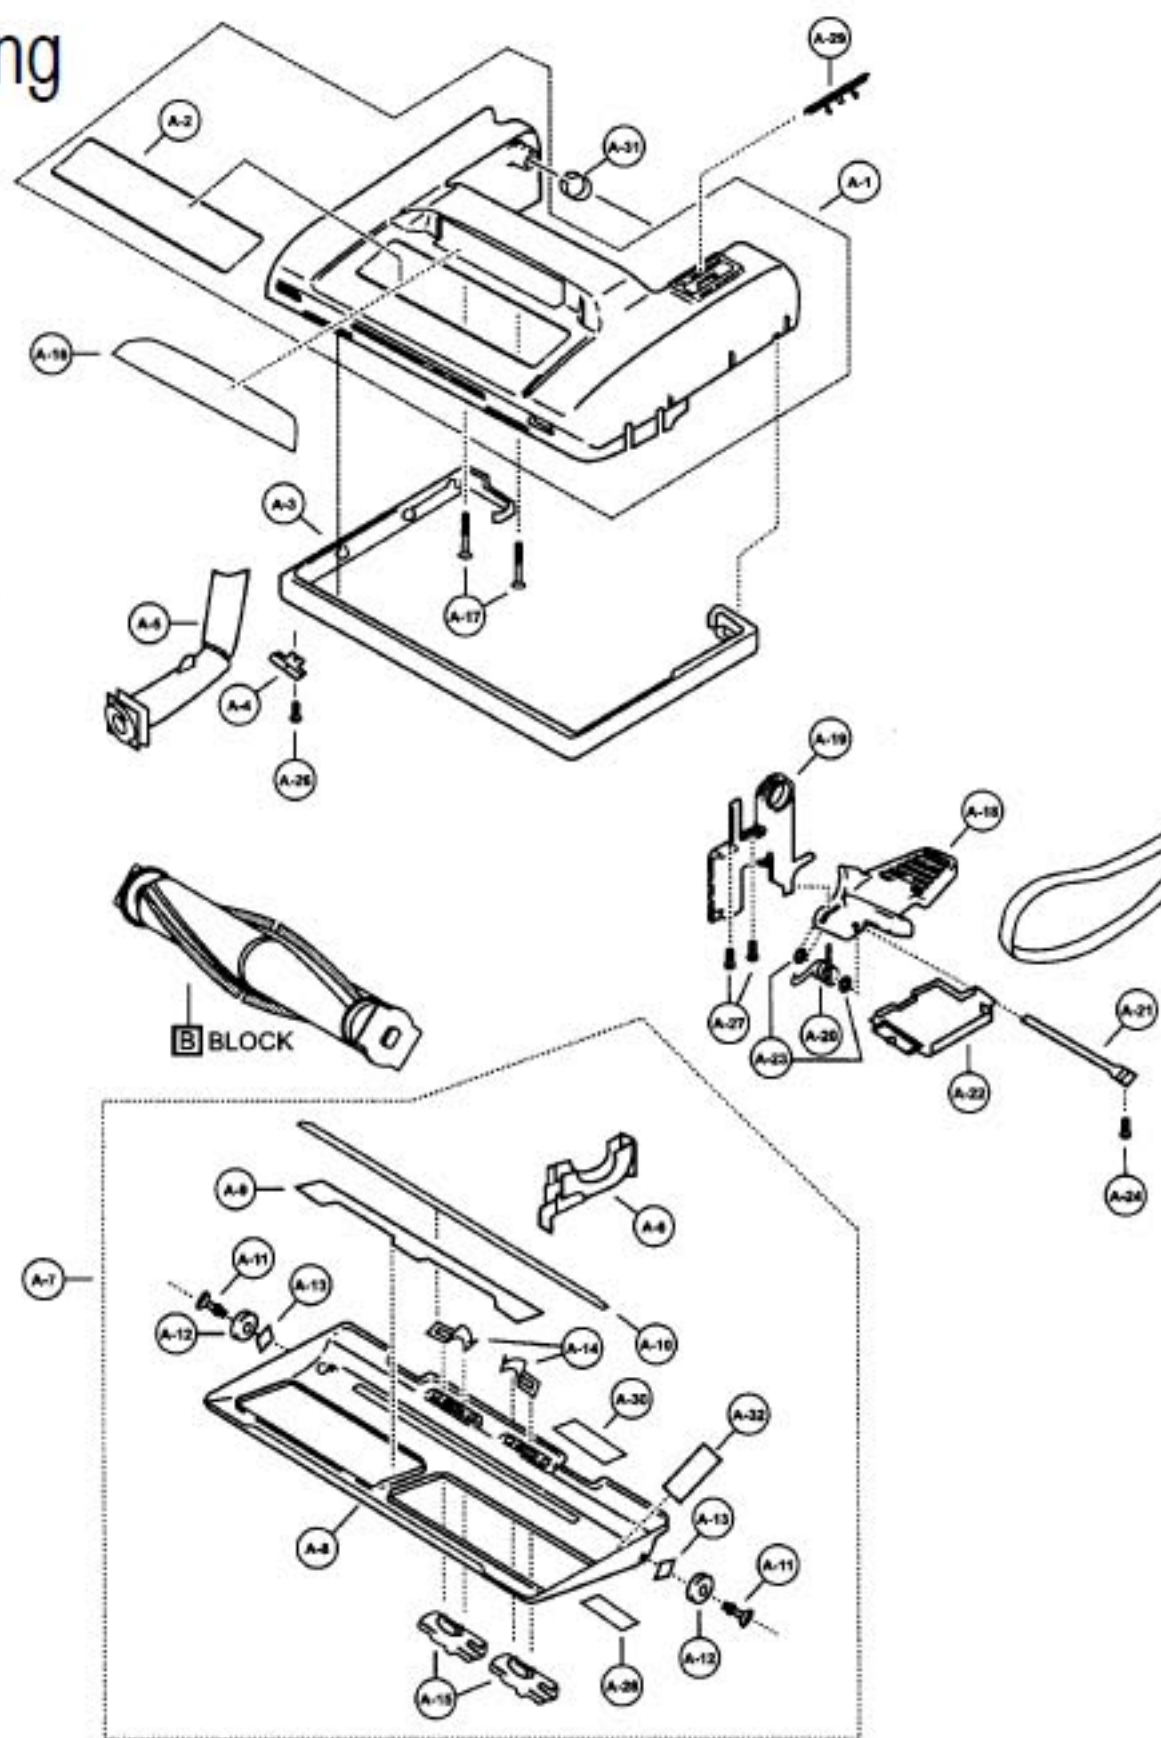

## Nozzle Housing

Index	Part No.	Description
1	P-111617	Nozzle housing
2	P-111618	Top mark
3	P-1035	Furniture guard
4	P-2731	Hose fitting plate
5	P-7030	Nozzle pipe
6	P-4305	Belt cover

Index	Part No.	Description
18	P-0016	Pedal
19	P-433	Frame
20	P-583	Pedal (spring)
21	P-513	Pedal shaft
22	P-1130	Rear belt cover
23	P-4003	E-clip