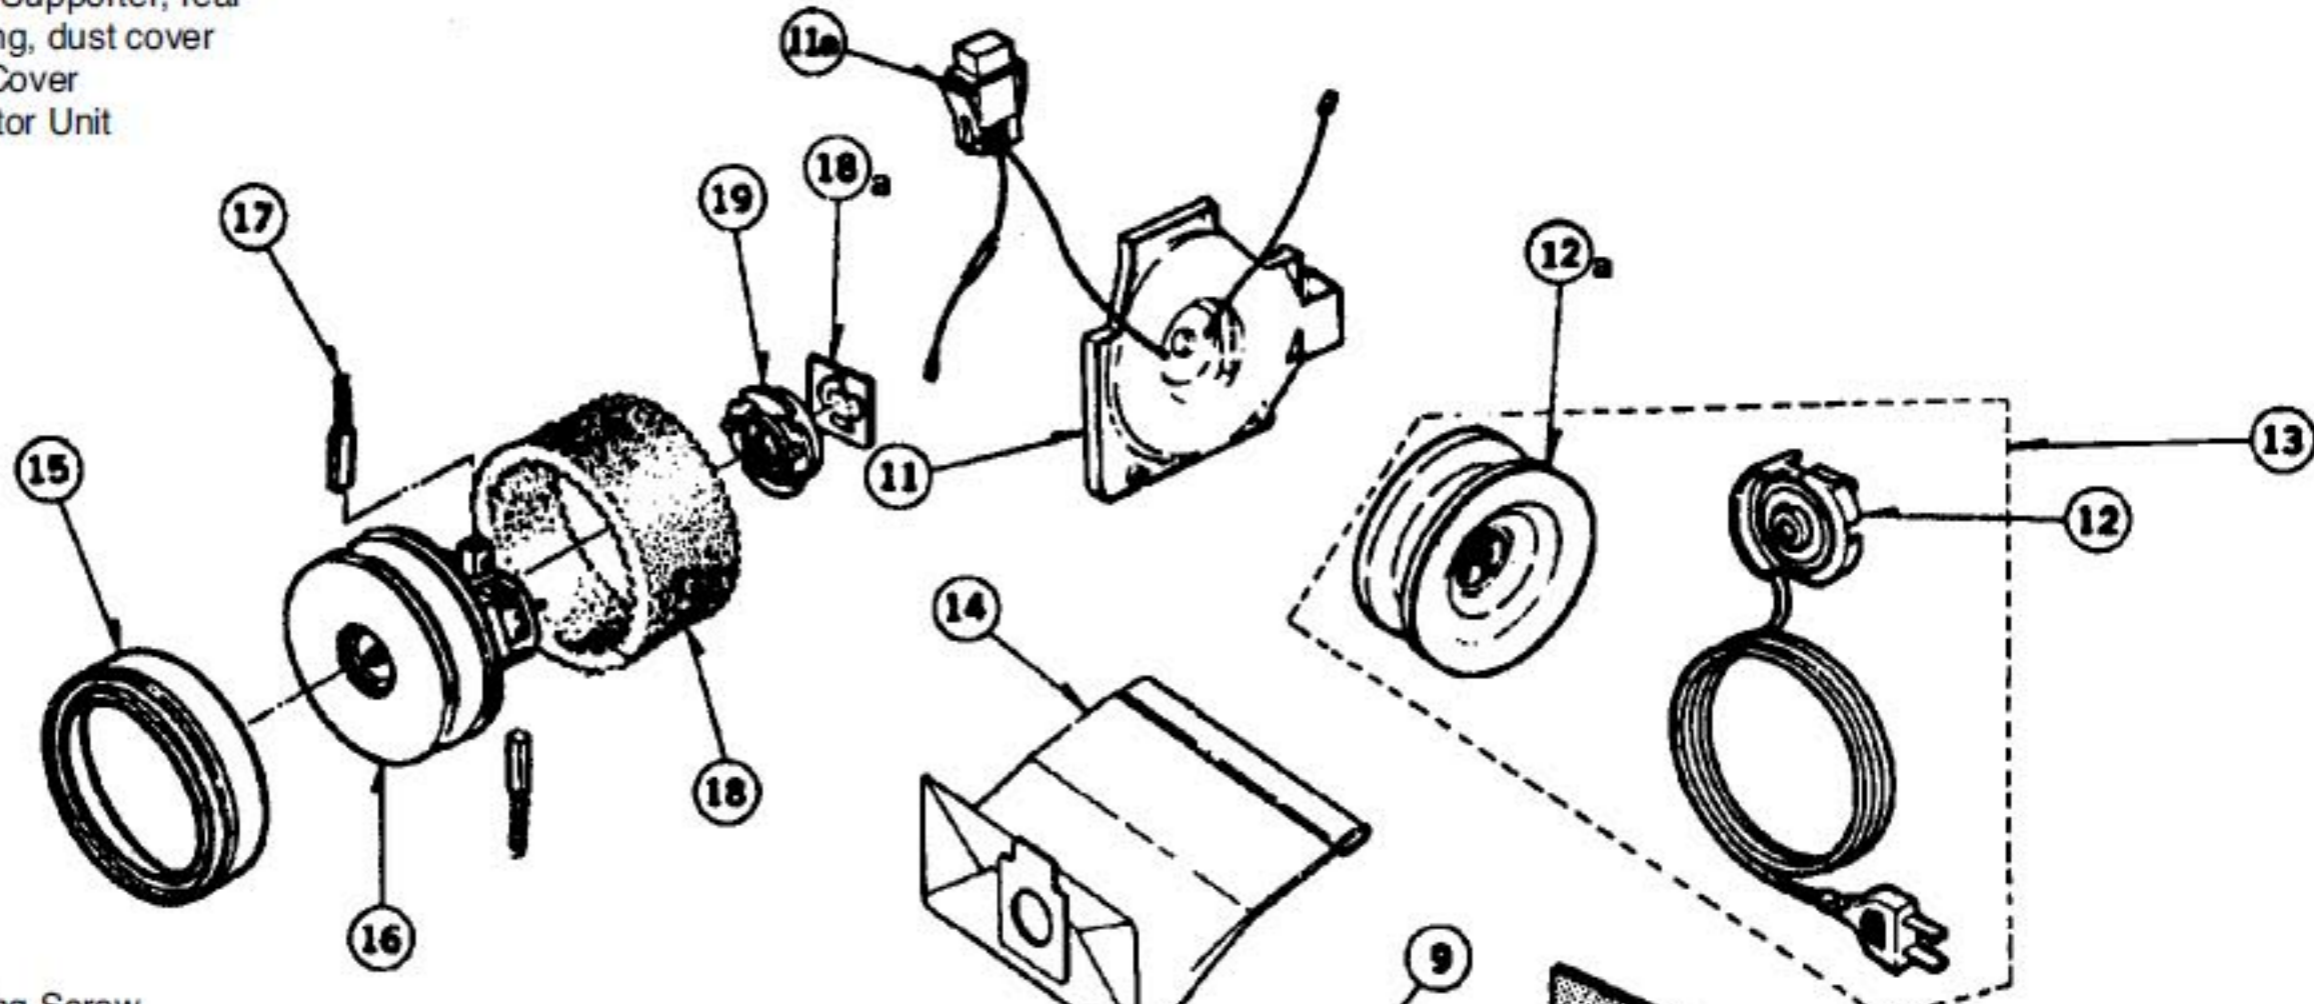

Models: MC-2730, MC-2750

Main Unit

- 1 P-957 Caster Unit
- 2 P-03700 Body, lower
- 3 P-03710 Cover, switch
- 3A P-517 Supporter Plate
- 4 P-297 Blower Outlet
- 5 P-01 Wheel
- 6 P-6470 Packing, air intake
- 7 P-227 Bag Clamper
- 8 P-3770 Filter, secondary
- 9 P-327 Supporter, filter
- 10 P-387 Exhaust Filter
- 11 P-96001 Body Partition Unit
- 11A P-98001 Switch Unit, main body
- 12 P-98002 Power Cord / Rail Base
- 12A P-01300 Cord Reel Only
- 13 P-99001 Cord Reel Assembly
- 14 P-150PF Paper Bag
- 15 P-027000 Motor Supporter, front
- 16 P-9262 Motor
- 17 P-276 Carbon Brush
- 18 P-997 Noise Suppressor Unit
- 18A P-187 Noise Suppressor
- 19 P-039 Motor Supporter, rear
- 20 P-667 Packing, dust cover
- 21 P-60700 Dust Cover
- 22 P-9970 Indicator Unit

- 23 P-000132 Tapping Screw
- 24 P-947 Brake Lever Assembly
- 25 P-087 Spring, switch pedal
- 26 P-020001 Body, upper
- 27 P-057 Pedal, switch
- 28 P-880 Cover, tool storage

ATTACHMENTS

- P-916 Hose Assembly
- P-30001 Wand, curved
- P-24001 Supporter, hose
- P-020 Connection Wand
- P-547 Suction Regulator
- P-40120 Extension Wand
- P-60010 Crevice Tool
- P-707 Holder, extension wand
- P-53700 Hose Hanger
- P-887 Dusting Brush
- P-99000 Floor Nozzle, complete