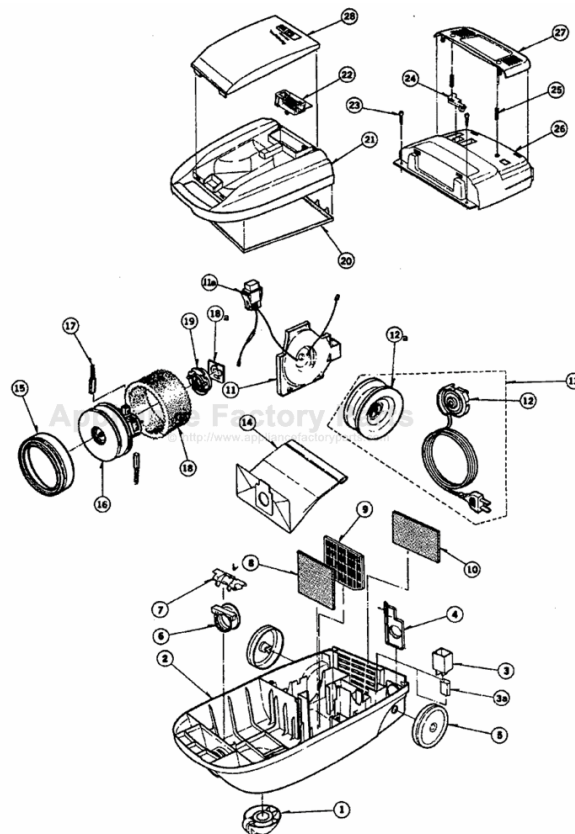

## Main Unit

[Find Your PANASONIC Vacuum Cleaner Parts - Select From 605 Models](#)

----- Manual continues below -----

## Main Unit

- 1 ..... P-957 ..... Caster Unit
- 2 ..... P-03700 ..... Body, lower
- 3 ..... P-03710 ..... Cover, switch
- 3A ..... P-517 ..... Supporter Plate
- 4 ..... P-297 ..... Blower Outlet
- 5 ..... P-01 ..... Wheel
- 6 ..... P-6470 ..... Packing, air intake
- 7 ..... P-227 ..... Bag Clamper
- 8 ..... P-3770 ..... Filter, secondary
- 9 ..... P-327 ..... Supporter, filter
- 10 ..... P-387 ..... Exhaust Filter
- 11 ..... P-96001 ..... Body Partition Unit
- 11A..... P-98001 ..... Switch Unit, main body
- 12 ..... P-98002 ..... Power Cord / Rail Base
- 12A..... P-01300 ..... Cord Reel Only
- 13 ..... P-99001 ..... Cord Reel Assembly
- 14 ..... P-150PF ..... Paper Bag
- 15 ..... P-027000 ..... Motor Supporter, front
- 16 ..... P-9262 ..... Motor
- 17 ..... P-276 ..... Carbon Brush
- 18 ..... P-997 ..... Noise Suppressor Unit
- 18A..... P-187 ..... Noise Suppressor
- 19 ..... P-039 ..... Motor Supporter, rear
- 20 ..... P-667 ..... Packing, dust cover
- 21 ..... P-60700 ..... Dust Cover
- 22 ..... P-9970 ..... Indicator Unit