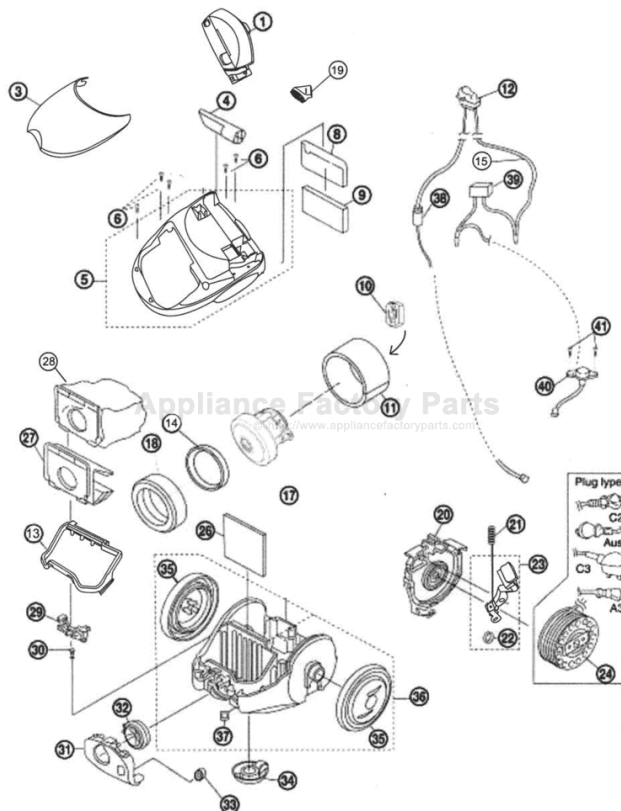

This Owner's Manual is provided and hosted by Appliance Factory Parts.

PANASONIC MC-3920 Owner's Manual

[Shop genuine replacement parts for PANASONIC
MC-3920](#)

[Find Your PANASONIC Vacuum Cleaner Parts - Select From 605 Models](#)

----- Manual continues below -----

PANASONIC

Models: MC-3920

Index	Part #	
1	P-11602	Handle
3	P-11603	Dust Cov
(3)	P-11604	Dust Cov
4	P-11605	Crevice T
5	P-11450	Upper B
6	P-111240	Tapping
7	P-10500	Tapping
8	P-11606	Antibacte
9	P-11607	Exhaust
10	P-11608	Motor Su
11	P-11609	Noise Su
12	P-116100	Main Sw
13	P-11611	Dust Cov
14	P-11612	Motor Ca
15	P-11613	Lead Wir
17	P-11614	Motor Ur
18	P-11615	Motor Su
19	P-11616	Dusting
20	P-11617	Body Pa
21	P-111280	Spring
22	P-11618	Brake Ur
23	P-11619	Brake Le

PANASONIC

Models: MC-3920