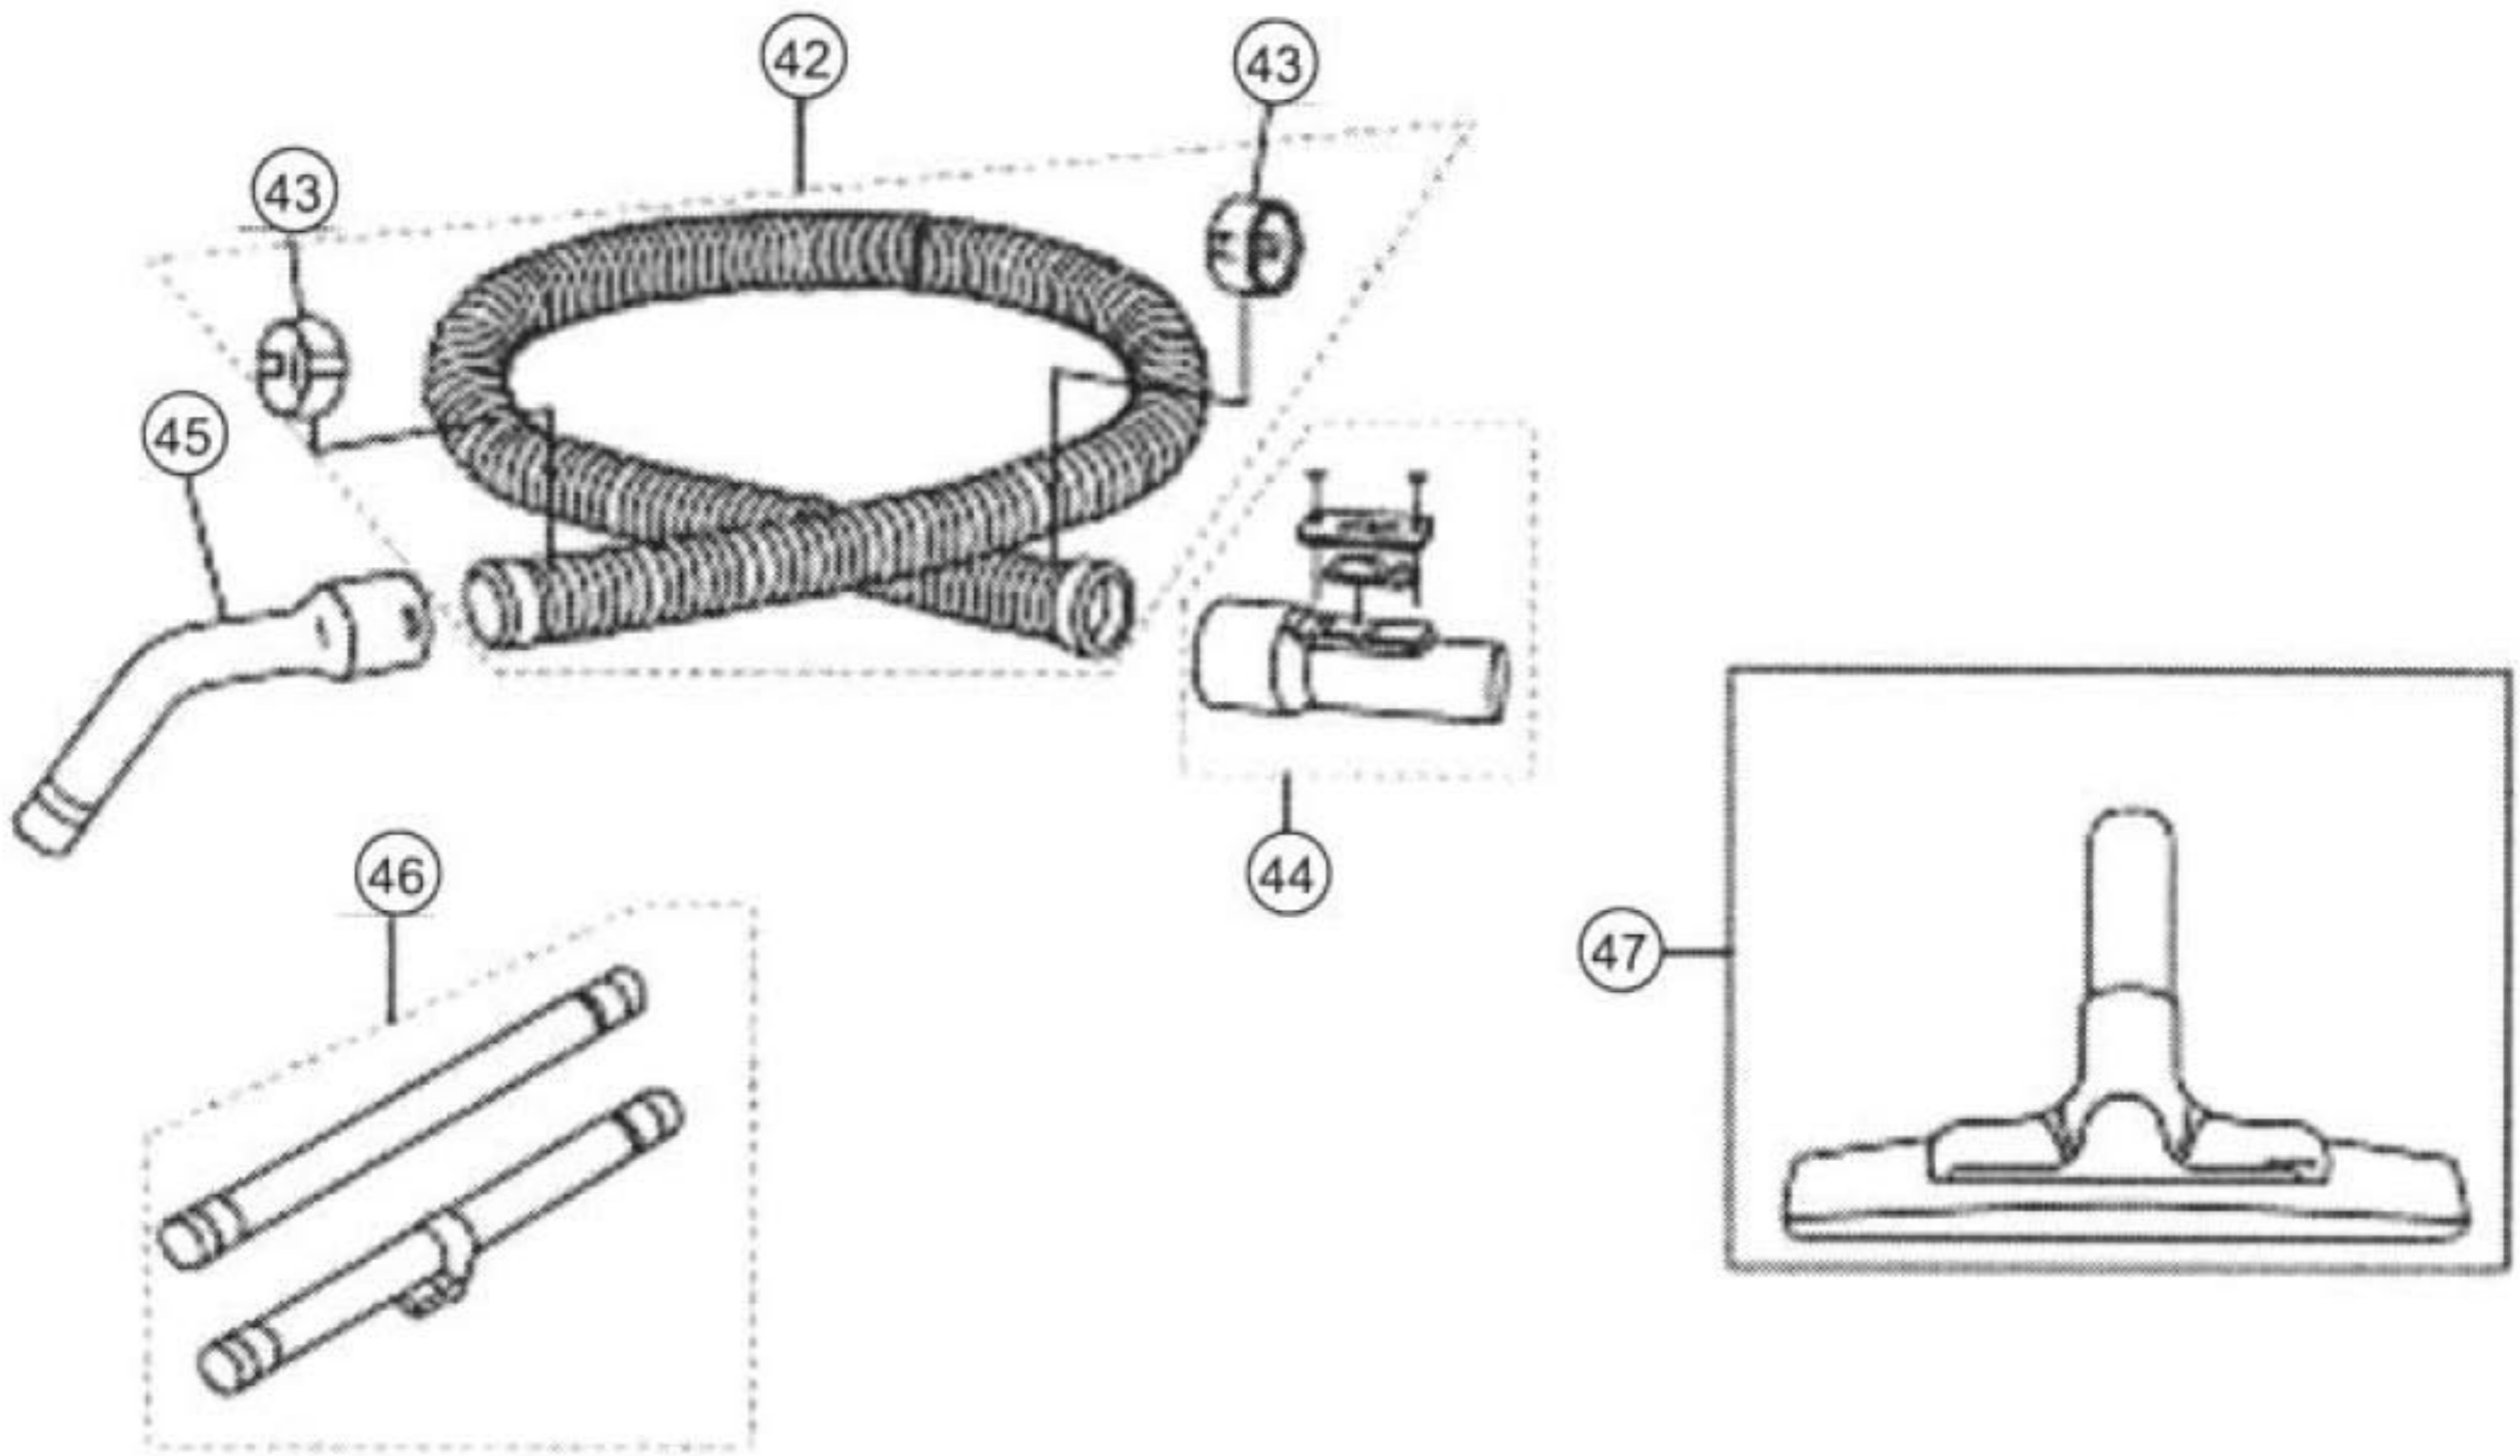

Models: MC-3920

BODY

BODY

Index	Part #	Description
1	P-11602	Handle
3	P-11603	Dust Cover Unit (lime green)
(3)	P-11604	Dust Cover Unit (aqua blue)
4	P-11605	Crevice Tool
5	P-11450	Upper Body
6	P-111240	Tapping Screw
7	P-10500	Tapping Screw
8	P-11606	Antibacteria Filter
9	P-11607	Exhaust Packing
10	P-11608	Motor Support Rubber Rear
11	P-11609	Noise Suppressor Unit
12	P-116100	Main Switch
13	P-11611	Dust Cover Packing
14	P-11612	Motor Case Rubber
15	P-11613	Lead Wire A Unit
17	P-11614	Motor Unit (LG)
18	P-11615	Motor Support Rubber Front
19	P-11616	Dusting Brush Unit
20	P-11617	Body Partition Unit
21	P-111280	Spring
22	P-11618	Brake Unit
23	P-11619	Brake Lever Unit
24	N/A	Cord Reel Assembly
26	P-11620	Filter
27	P-11621	Paper Bag
28	P-11622	Cloth
29	P-11623	Bag Clamper
30	P-111273	Bag Clampter Spring
31	P-11367	Front Cover
32	P-11624	Valve
33	P-11625	Air Protector Unit
34	P-11626	Caster Unit
35	P-111319	Wheel
36	P-11451	Lower Body
37	P-11627	Tight Packing
38	P-11628	Fuse Unit (10A)
(38)	P-11629	Fuse Unit (15A)
39	P-11630	Capacitor
40	P-11631	Thermo Protector
41	P-111244	Tapping Screw

ATTACHMENT

Index	Part #	Description
41	P-111245	Hose Assembly
43	N/A	Hose Supporter
44	P-11375	Connection Pipe Assembly
45	P-11632	Curved Wand
46	P-11362	Extension Wand Assembly
47	P-111248	Floor Nozzle Assembly