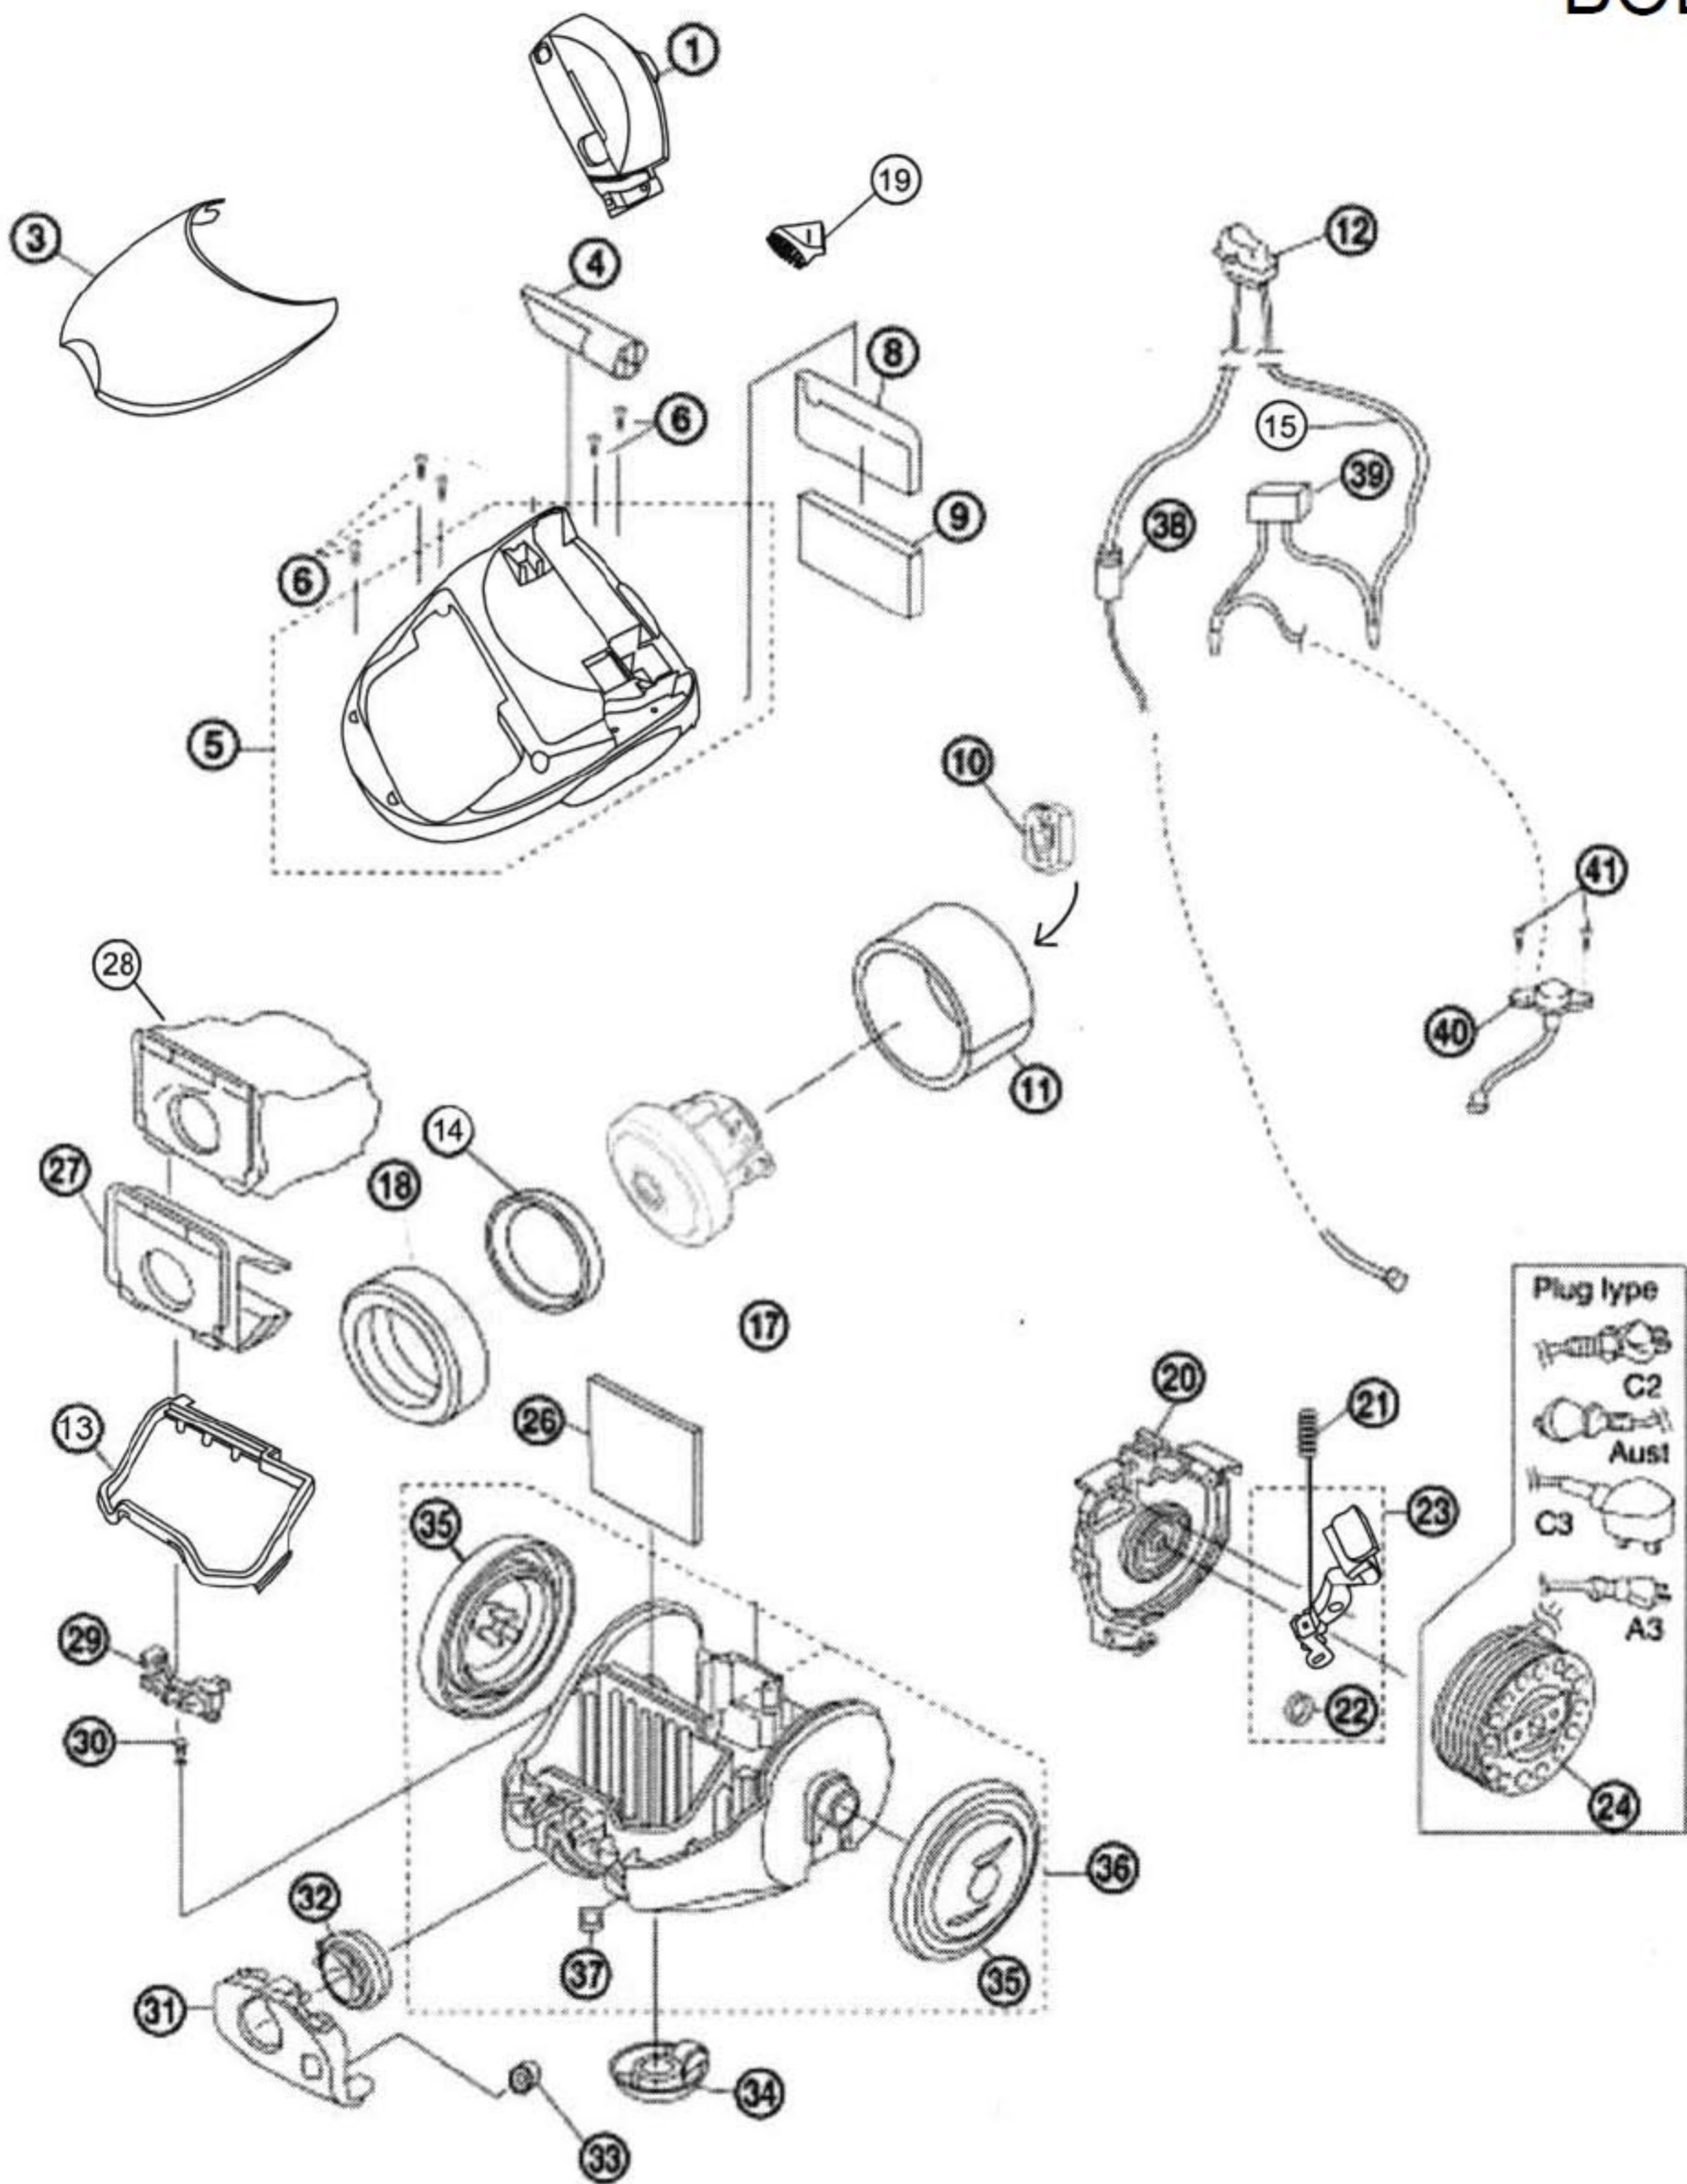

Models: MC-3920

BODY

BODY

Index	Part #	Description
1	P-11602	Handle
3	P-11603	Dust Cover Unit (lime green)
(3)	P-11604	Dust Cover Unit (aqua blue)
4	P-11605	Crevice Tool
5	P-11450	Upper Body
6	P-111240	Tapping Screw
7	P-10500	Tapping Screw
8	P-11606	Antibacteria Filter
9	P-11607	Exhaust Packing
10	P-11608	Motor Support Rubber Rear
11	P-11609	Noise Suppressor Unit
12	P-116100	Main Switch
13	P-11611	Dust Cover Packing
14	P-11612	Motor Case Rubber
15	P-11613	Lead Wire A Unit
17	P-11614	Motor Unit (LG)
18	P-11615	Motor Support Rubber Front
19	P-11616	Dusting Brush Unit
20	P-11617	Body Partition Unit
21	P-111280	Spring
22	P-11618	Brake Unit
23	P-11619	Brake Lever Unit
24	N/A	Cord Reel Assembly
26	P-11620	Filter
27	P-11621	Paper Bag
28	P-11622	Cloth
29	P-11623	Bag Clamper
30	P-111273	Bag Clampter Spring
31	P-11367	Front Cover
32	P-11624	Valve
33	P-11625	Air Protector Unit
34	P-11626	Caster Unit
35	P-111319	Wheel
36	P-11451	Lower Body
37	P-11627	Tight Packing
38	P-11628	Fuse Unit (10A)
(38)	P-11629	Fuse Unit (15A)
39	P-11630	Capacitor
40	P-11631	Thermo Protector
41	P-111244	Tapping Screw

ATTACHMENT

Index	Part #	Description
41	P-111245	Hose Assembly
43	N/A	Hose Supporter
44	P-11375	Connection Pipe Assembly
45	P-11632	Curved Wand
46	P-11362	Extension Wand Assembly
47	P-111248	Floor Nozzle Assembly