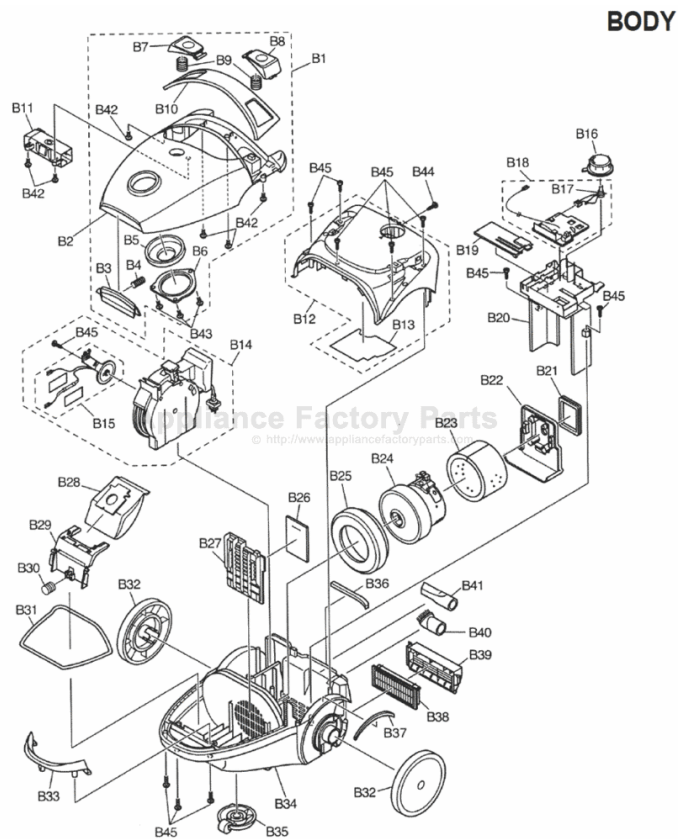

This Owner's Manual is provided and hosted by Appliance Factory Parts.

PANASONIC MC-CG467 Owner's Manual

[Shop genuine replacement parts for PANASONIC
MC-CG467](#)

[Find Your PANASONIC Vacuum Cleaner Parts - Select From 605 Models](#)

----- Manual continues below -----

PANASONIC

Model: MC-CG467

PANASONIC

Model: MC-CG467

Index	Part #	Description
B-1	P-11496	Dust Cover Assembly
B-2	P-11497	Dust Cover
B-3	P-11498	Buckle
B-4	P-11499	Buckle Spring
B-5	P-11500	Packing
B-6	P-11501	Suction Inlet Packing
B-7	P-11502	Cord Rewind Pedal
B-8	P-11503	Switch Pedal
B-9	P-11504	Pedal Spring
B-10	P-11505	Handle
B-11	P-11506	Indicator Unit
B-12	P-11507	Upper Body Unit
B-13	P-11508	Gasket
B-14	P-11509	Cord Reel Partition Unit
B-15	P-11510	Rail Base Unit
B-16	P-11511	Control Knob Unit
B-17	N/A	Control
B-18	N/A	Printed Circuit Board A Unit

PANASONIC

Model: MC-CG467

Index	Part #	Description
A1	P-11477	Hose Assembly
A2	P-11478	Extension Wand Unit
A3	P-11479	Turbin Nozzle
A4	P-11480	Crevice Tool
A5	P-11481	Dusting Brush
A6	P-11482	Floor Nozzle Upper Unit
A7	P-11483	Nozzle Lever
A8	P-11484	Supporter
A9	P-11485	Agitator Assembly
A10	P-11486	Belt
A11	P-11487	Nozzle Wand Unit
A12	N/A	Turbine Assembly
A13	P-11488	Nozzle
A14	P-11489	Floor Nozzle Lower Unit
A15	P-11490	Floor Nozzle Brush D Unit
A16	P-11491	Floor Nozzle Brush C Unit
A17	P-11492	Floor Nozzle Brush F Unit
A18	P-11493	Floor Nozzle Brush E Unit
A19	P-11494	Brush Cover Unit
A20	P-11495	Screw