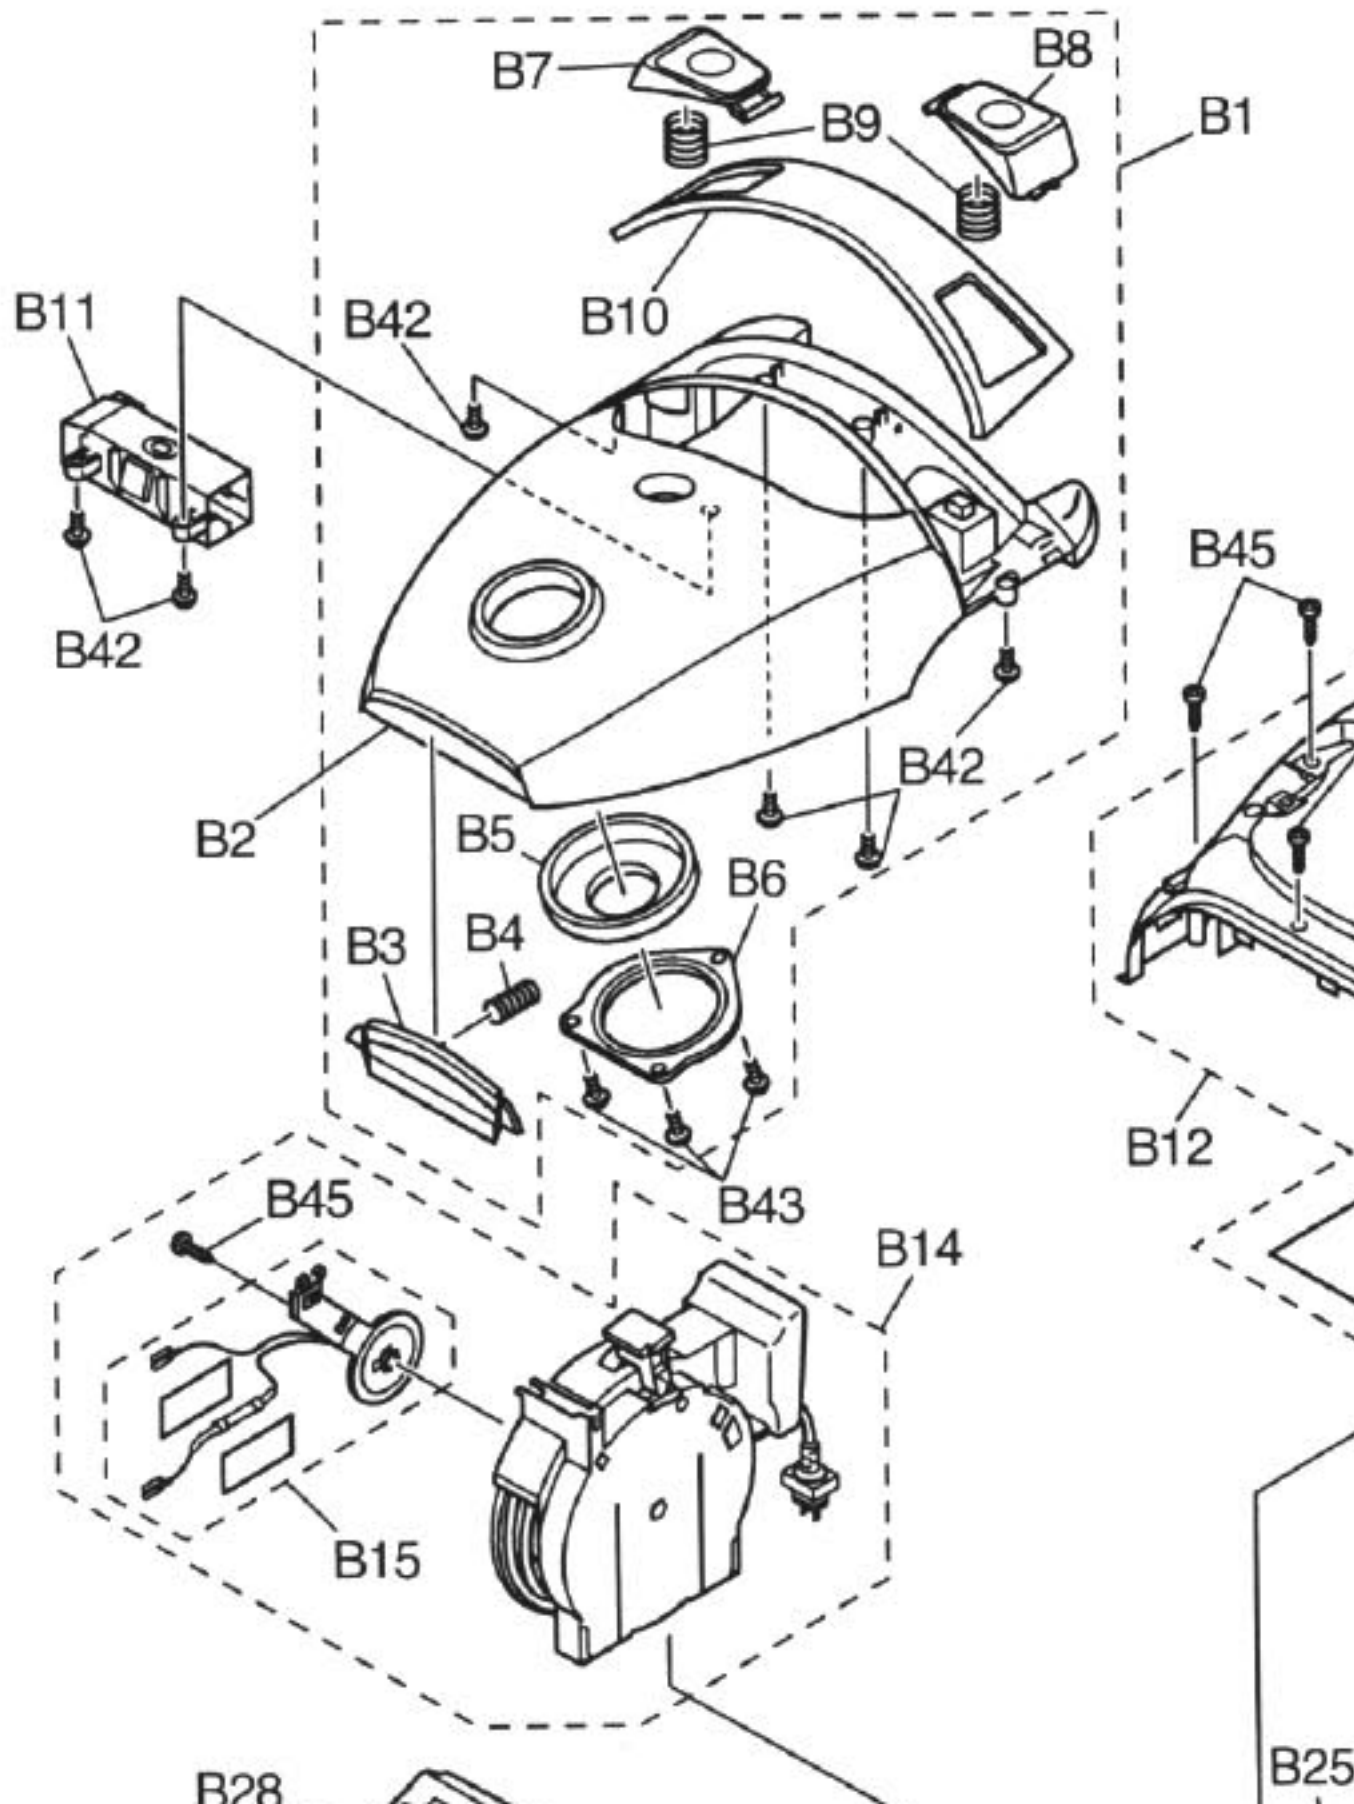

This Owner's Manual is provided and hosted by Appliance Factory Parts.

PANASONIC MC-CG467 Owner's Manual

[Shop genuine replacement parts for PANASONIC
MC-CG467](#)

[Find Your PANASONIC Vacuum Cleaner Parts - Select From 605 Models](#)

----- Manual continues below -----

PANASONIC

Model: MC-CG467

PANASONIC

Model: MC-CG467

Index	Part #	Description
B-1	P-11496	Dust Cover Assembly
B-2	P-11497	Dust Cover
B-3	P-11498	Buckle
B-4	P-11499	Buckle Spring
B-5	P-11500	Packing
B-6	P-11501	Suction Inlet Packing
B-7	P-11502	Cord Rewind Pedal
B-8	P-11503	Switch Pedal
B-9	P-11504	Pedal Spring
B-10	P-11505	Handle
B-11	P-11506	Indicator Unit
B-12	P-11507	Upper Body Unit
B-13	P-11508	Gasket
B-14	P-11509	Cord Reel Partition Unit
B-15	P-11510	Rail Base Unit
B-16	P-11511	Control Knob Unit
B-17	N/A	Control
B-18	N/A	Printed Circuit Board A Unit

PANASONIC

Model: MC-CG467

Index	Part #	Description
A1	P-11477	Hose Assembly
A2	P-11478	Extension Wand Unit
A3	P-11479	Turbin Nozzle
A4	P-11480	Crevice Tool
A5	P-11481	Dusting Brush
A6	P-11482	Floor Nozzle Upper Unit
A7	P-11483	Nozzle Lever
A8	P-11484	Supporter
A9	P-11485	Agitator Assembly
A10	P-11486	Belt
A11	P-11487	Nozzle Wand Unit
A12	N/A	Turbine Assembly
A13	P-11488	Nozzle
A14	P-11489	Floor Nozzle Lower Unit
A15	P-11490	Floor Nozzle Brush D Unit
A16	P-11491	Floor Nozzle Brush C Unit
A17	P-11492	Floor Nozzle Brush F Unit
A18	P-11493	Floor Nozzle Brush E Unit
A19	P-11494	Brush Cover Unit
A20	P-11495	Screw