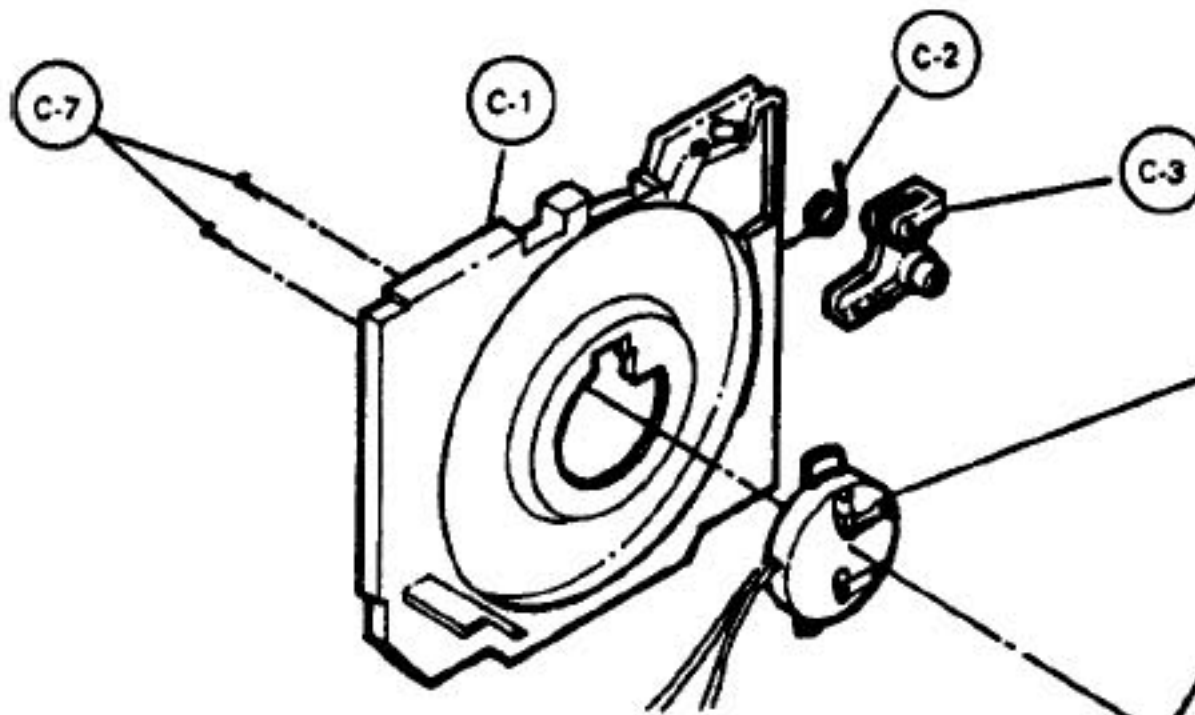

PANASONIC

Models: MC-7420, MC-8420, MC-8430

Body Unit

PANASONIC

Models: MC-7420, MC-8420, MC-8430

Cord Reel Unit

C1	P-12395	Body Partition
C2	N/A	Spring, brake
C3	P-12397	Lever Unit, brake
C4	P-12398	Contact Base Unit
C5	P-12399	Rail base Unit / Power Cord
C6	N/A	Cord Reel Assembly
C7	P-416	Screw, 10 pk
C8	P-12400	Screw

Motor Assembly

PANASONIC

Models: MC-8420, MC-8430

Power Nozzle

E1	P-124078	Top Mark
E2	P-12098	Body
E3	P-12410	Packing, body
E4	P-12411	Furniture Guard
E5	N/A	Pipe Connector
E6	P-12413	Joint Pipe
E7	P-12414	Filter
E8	N/A	Motor Assembly, power nozzle
E9	P-12416	Motor Support, rubber, upper
E10	P-12417	Cover, motor support
E11	P-280	Belt, 2 pack
E11	P-100	Belt, 2 pack (R)
E12	P-12418	Stop Spring, pipe
E13	P-81	Tight Packing
E14	N/A	Bottom Cover
E15	P-909	Roller, floor nozzle
E16	P-12420	Shaft, floor nozzle roller
E17	N/A	Roller
E18	P-12422	Shaft, roller
E19	P-12423	Rubber, floor nozzle
E20	P-02	Motor Support, rubber, front
E21	P-394	Power Cord
E22	SS-34	Cord Bushing, sold each (R)
E23	P-430	Screw
E24	P-413	Screw
E25	P-03	Motor Support, rubber, rear
E26	P-12428	Screw