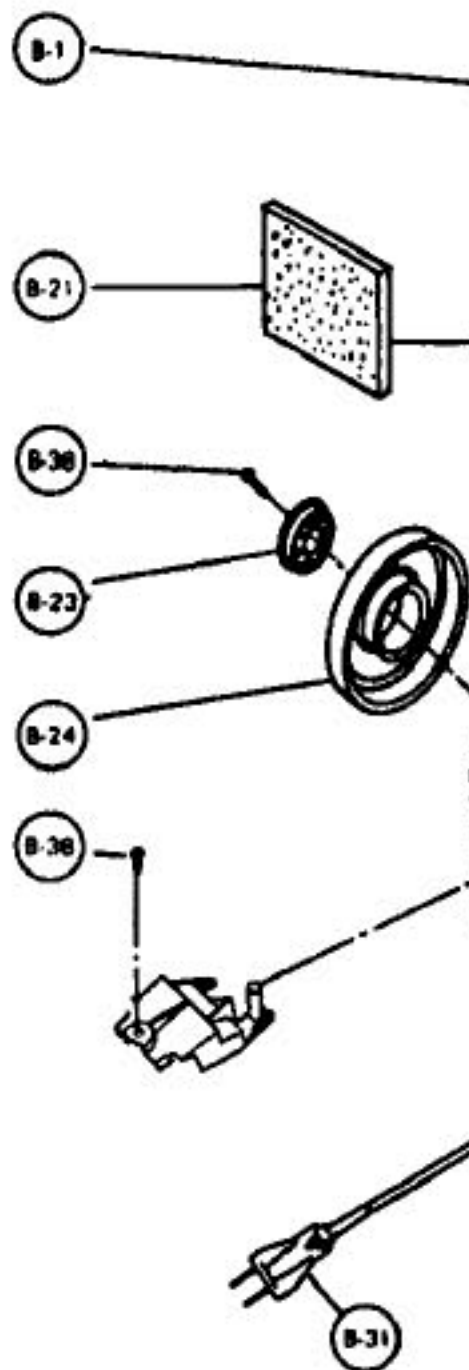

----- Manual continues below -----

PANASONIC

Models: MC-7420, MC-8420, MC-8430

Dust Cover and Attachments

A1	P-6060	Dust Cover
A2	P-125P	Paper Bag, 3 pack
A2	P-125PT	Paper Bag, 12 pack
A2	254	Paper Bag, 3 pack (R)
A2	254-12	Paper Bag, 12 pack (R)
A3	P-9974	Floor and Wall Brush
A4	P-3810	Attachment Tray A
A5	P-3731	Attachment Tray B
A6	P-882	Dusting Brush
A7	P-864	Upholstery Brush
A8	P-6073	Crevice Tool
A9	P-12344	Floor Nozzle Assembly, 7420
A10	P-12345	Pipe, floor nozzle, 7420
A11	P-12346	Upper Housing, floor nozzle, 7420
A12	P-364	Roller, floor nozzle, 7420
A13	P-12347	Roller Shaft, floor nozzle, 7420
A14	P-12348	Bumper, floor nozzle, 7420
A15	P-12349	Lower Housing, floor nozzle, 7420
A16	P-416	Screw, 7420, 10 pk
A17	P-12350	Hose Assembly, 7420
A17	P-97062	Hose Assembly, 8420,8430
A18	P-9840	Wand, curved
A19	P-164	Grip Cover
A20	P-9274	Spring Button
A21	P-542	Suction Regulator
A22	P-12354	Extension Wand
	N/A	Label, 7420
	P-614	Packing

PANASONIC

Models: MC-7420, MC-8420, MC-8430

Body Unit

PANASONIC

Models: MC-7420, MC-8420, MC-8430

Cord Reel Unit

C1	P-12395	Body Partition
C2	N/A	Spring, brake
C3	P-12397	Lever Unit, brake
C4	P-12398	Contact Base Unit
C5	P-12399	Rail base Unit / Power Cord
C6	N/A	Cord Reel Assembly
C7	P-416	Screw, 10 pk
C8	P-12400	Screw