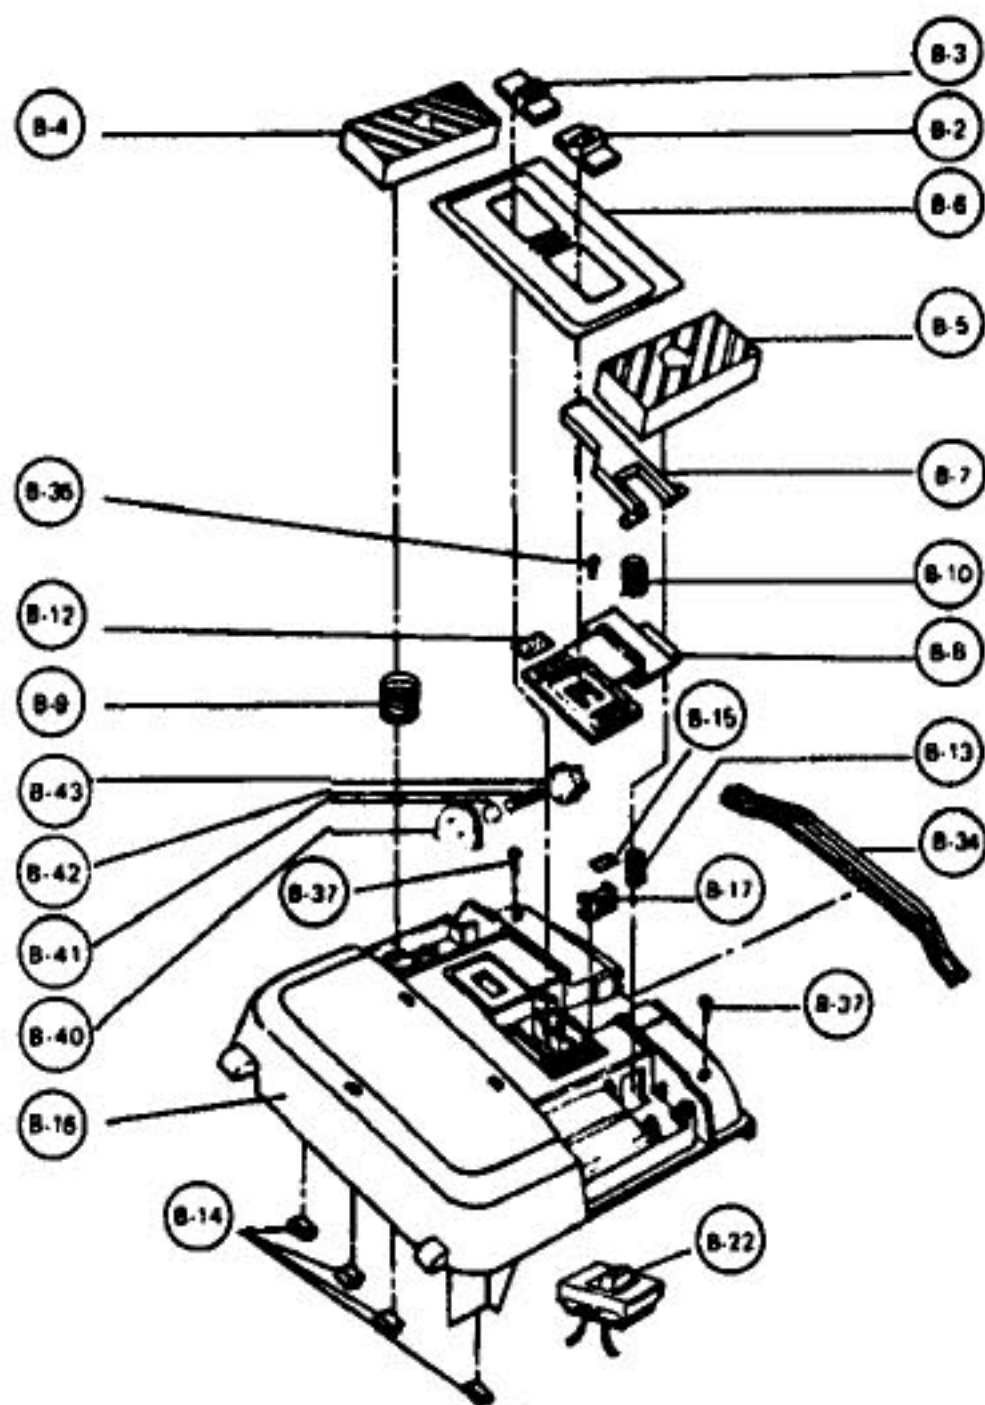

PANASONIC

Models: MC-7420, MC-8420, MC-8430

Body Unit

PANASONIC

Models: MC-7420, MC-8420, MC-8430

Cord Reel Unit

C1	P-12395	Body Partition
C2	N/A	Spring, brake
C3	P-12397	Lever Unit, brake
C4	P-12398	Contact Base Unit
C5	P-12399	Rail base Unit / Power Cord
C6	N/A	Cord Reel Assembly
C7	P-416	Screw, 10 pk
C8	P-12400	Screw

Motor Assembly

PANASONIC

Models: MC-8420, MC-8430

Power Nozzle

E1	P-124078	Top Mark
E2	P-12098	Body
E3	P-12410	Packing, body
E4	P-12411	Furniture Guard
E5	N/A	Pipe Connector
E6	P-12413	Joint Pipe
E7	P-12414	Filter
E8	N/A	Motor Assembly, power nozzle
E9	P-12416	Motor Support, rubber, upper
E10	P-12417	Cover, motor support
E11	P-280	Belt, 2 pack
E11	P-100	Belt, 2 pack (R)
E12	P-12418	Stop Spring, pipe
E13	P-81	Tight Packing
E14	N/A	Bottom Cover
E15	P-909	Roller, floor nozzle
E16	P-12420	Shaft, floor nozzle roller
E17	N/A	Roller
E18	P-12422	Shaft, roller
E19	P-12423	Rubber, floor nozzle
E20	P-02	Motor Support, rubber, front
E21	P-394	Power Cord
E22	SS-34	Cord Bushing, sold each (R)
E23	P-430	Screw
E24	P-413	Screw
E25	P-03	Motor Support, rubber, rear
E26	P-12428	Screw