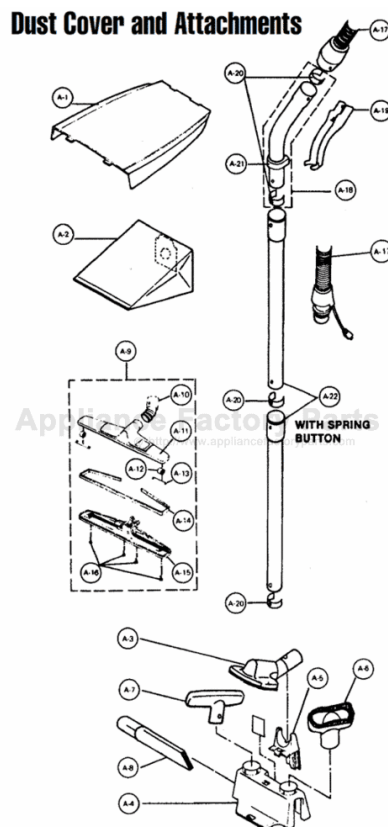

[Find Your PANASONIC Vacuum Cleaner Parts - Select From 605 Models](#)

----- Manual continues below -----