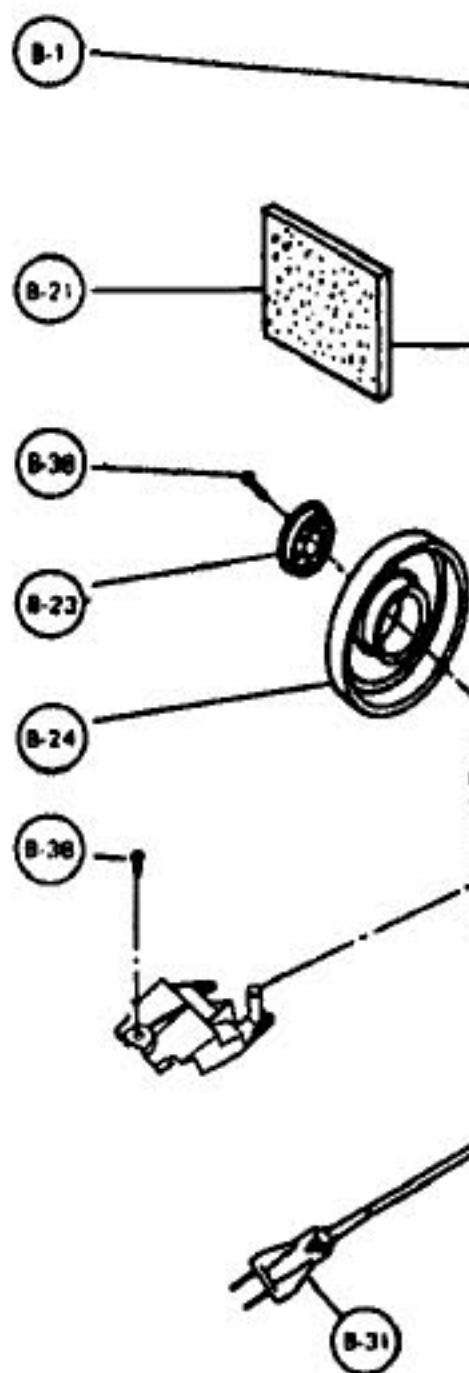

----- Manual continues below -----

PANASONIC

Models: MC-7420, MC-8420, MC-8430

Dust Cover and Attachments

A1	P-6060	Dust Cover
A2	P-125P	Paper Bag, 3 pack
A2	P-125PT	Paper Bag, 12 pack
A2	254	Paper Bag, 3 pack (R)
A2	254-12	Paper Bag, 12 pack (R)
A3	P-9974	Floor and Wall Brush
A4	P-3810	Attachment Tray A
A5	P-3731	Attachment Tray B
A6	P-882	Dusting Brush
A7	P-864	Upholstery Brush
A8	P-6073	Crevice Tool
A9	P-12344	Floor Nozzle Assembly, 7420
A10	P-12345	Pipe, floor nozzle, 7420
A11	P-12346	Upper Housing, floor nozzle, 7420
A12	P-364	Roller, floor nozzle, 7420
A13	P-12347	Roller Shaft, floor nozzle, 7420
A14	P-12348	Bumper, floor nozzle, 7420
A15	P-12349	Lower Housing, floor nozzle, 7420
A16	P-416	Screw, 7420, 10 pk
A17	P-12350	Hose Assembly, 7420
A17	P-97062	Hose Assembly, 8420,8430
A18	P-9840	Wand, curved
A19	P-164	Grip Cover
A20	P-9274	Spring Button
A21	P-542	Suction Regulator
A22	P-12354	Extension Wand
	N/A	Label, 7420
	P-614	Packing

PANASONIC

Models: MC-7420, MC-8420, MC-8430

Body Unit

PANASONIC

Models: MC-7420, MC-8420, MC-8430

Cord Reel Unit

- | | | | | |
|----|-------|---------|-------|-----------------------------|
| C1 | | P-12395 | | Body Partition |
| C2 | | N/A | | Spring, brake |
| C3 | | P-12397 | | Lever Unit, brake |
| C4 | | P-12398 | | Contact Base Unit |
| C5 | | P-12399 | | Rail base Unit / Power Cord |
| C6 | | N/A | | Cord Reel Assembly |
| C7 | | P-416 | | Screw, 10 pk |
| C8 | | P-12400 | | Screw |