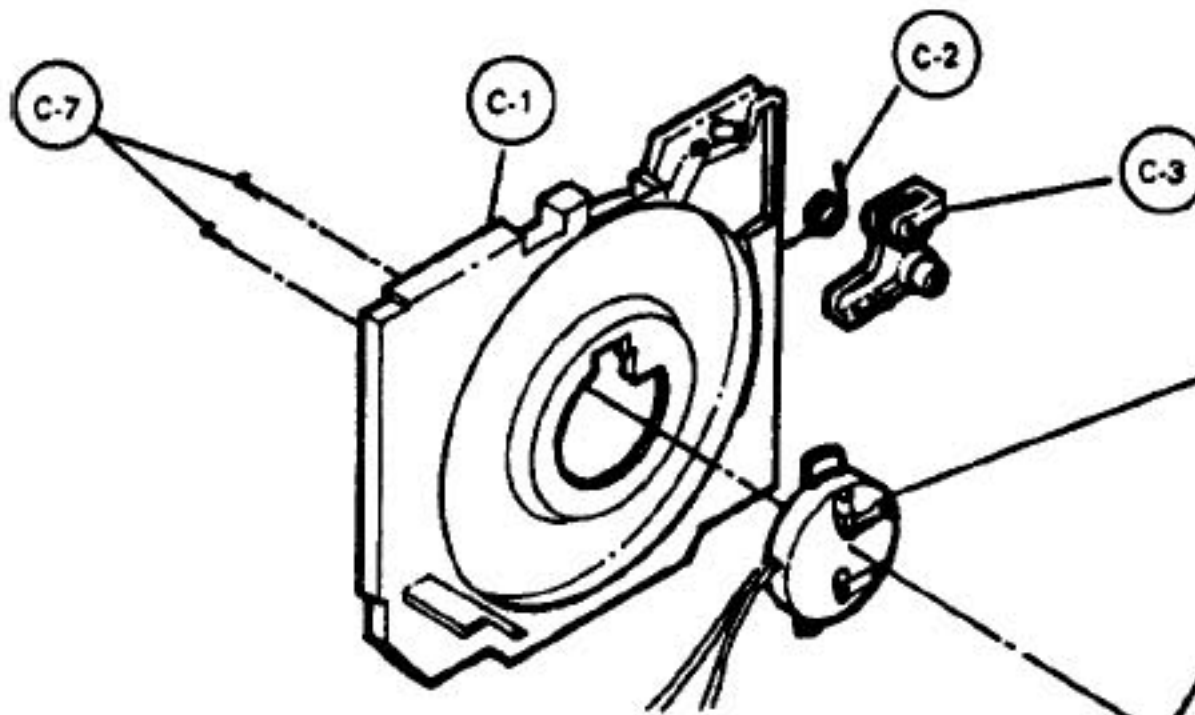

PANASONIC

Models: MC-7420, MC-8420, MC-8430

Body Unit

PANASONIC

Models: MC-7420, MC-8420, MC-8430

Cord Reel Unit

- | | | | | |
|----|-------|---------|-------|-----------------------------|
| C1 | | P-12395 | | Body Partition |
| C2 | | N/A | | Spring, brake |
| C3 | | P-12397 | | Lever Unit, brake |
| C4 | | P-12398 | | Contact Base Unit |
| C5 | | P-12399 | | Rail base Unit / Power Cord |
| C6 | | N/A | | Cord Reel Assembly |
| C7 | | P-416 | | Screw, 10 pk |
| C8 | | P-12400 | | Screw |

Motor Assembly

PANASONIC

Models: MC-8420, MC-8430

Power Nozzle

E1	P-124078	Top Mark
E2	P-12098	Body
E3	P-12410	Packing, body
E4	P-12411	Furniture Guard
E5	N/A	Pipe Connector
E6	P-12413	Joint Pipe
E7	P-12414	Filter
E8	N/A	Motor Assembly, power nozzle
E9	P-12416	Motor Support, rubber, upper
E10	P-12417	Cover, motor support
E11	P-280	Belt, 2 pack
E11	P-100	Belt, 2 pack (R)
E12	P-12418	Stop Spring, pipe
E13	P-81	Tight Packing
E14	N/A	Bottom Cover
E15	P-909	Roller, floor nozzle
E16	P-12420	Shaft, floor nozzle roller
E17	N/A	Roller
E18	P-12422	Shaft, roller
E19	P-12423	Rubber, floor nozzle
E20	P-02	Motor Support, rubber, front
E21	P-394	Power Cord
E22	SS-34	Cord Bushing, sold each (R)
E23	P-430	Screw
E24	P-413	Screw
E25	P-03	Motor Support, rubber, rear
E26	P-12428	Screw