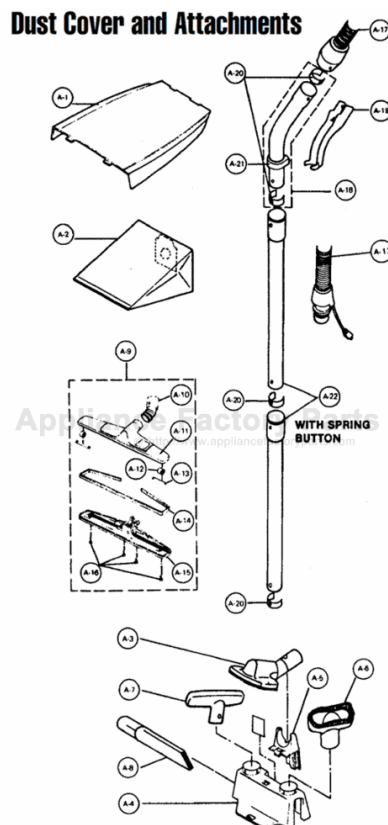

[Find Your PANASONIC Vacuum Cleaner Parts - Select From 605 Models](#)

----- Manual continues below -----