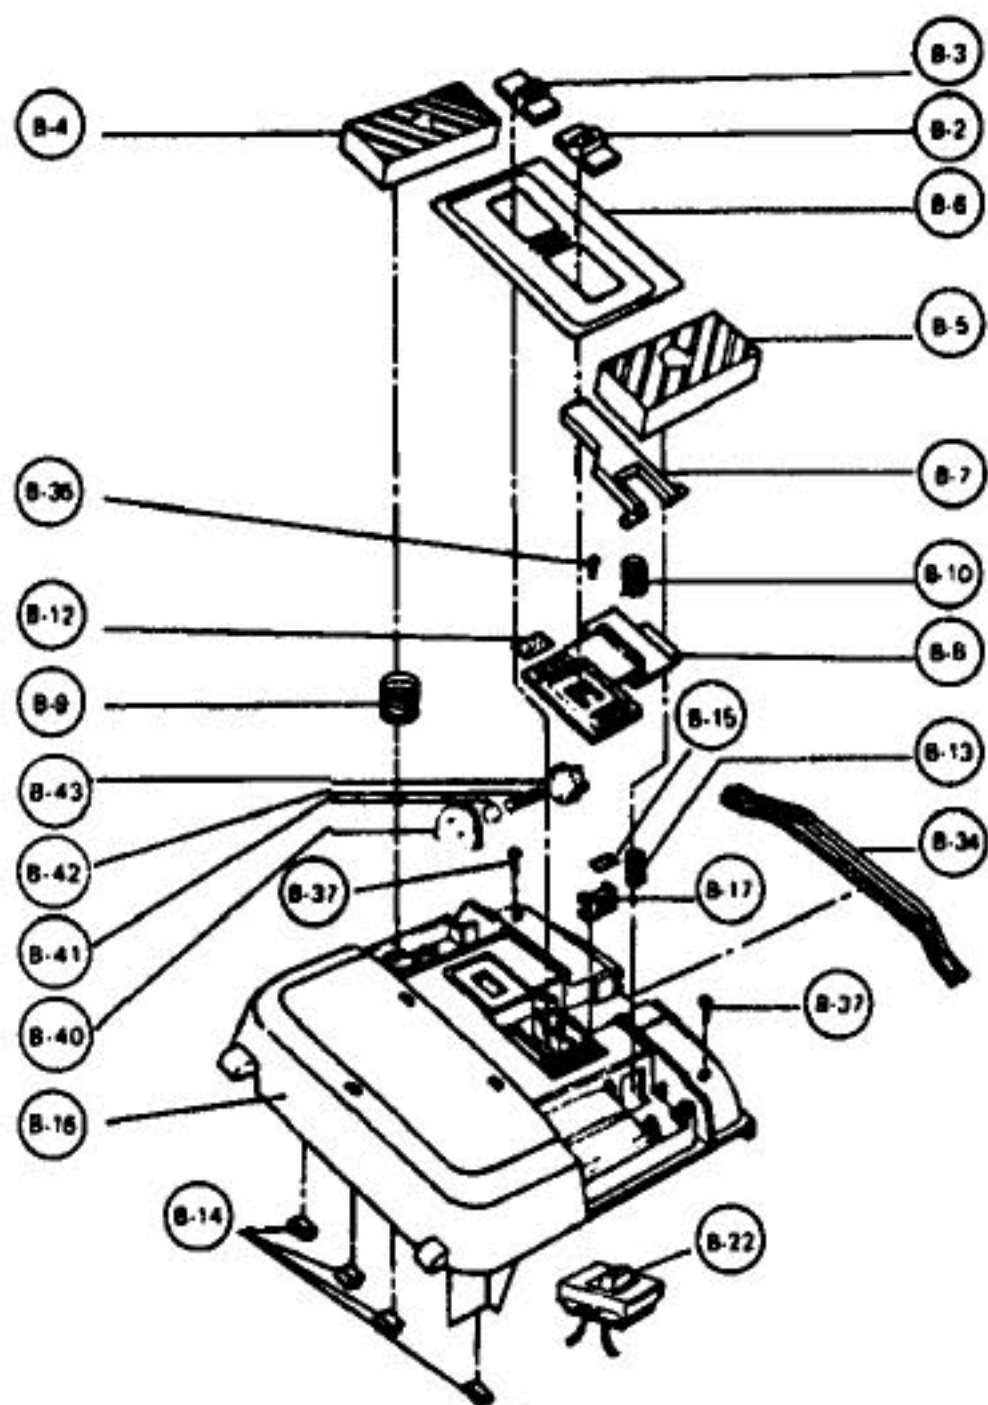

PANASONIC

Models: MC-7420, MC-8420, MC-8430

Body Unit

PANASONIC

Models: MC-7420, MC-8420, MC-8430

Cord Reel Unit

- | | | | | |
|----|-------|---------|-------|-----------------------------|
| C1 | | P-12395 | | Body Partition |
| C2 | | N/A | | Spring, brake |
| C3 | | P-12397 | | Lever Unit, brake |
| C4 | | P-12398 | | Contact Base Unit |
| C5 | | P-12399 | | Rail base Unit / Power Cord |
| C6 | | N/A | | Cord Reel Assembly |
| C7 | | P-416 | | Screw, 10 pk |
| C8 | | P-12400 | | Screw |

Motor Assembly

PANASONIC

Models: MC-8420, MC-8430

Power Nozzle

E1	P-124078	Top Mark
E2	P-12098	Body
E3	P-12410	Packing, body
E4	P-12411	Furniture Guard
E5	N/A	Pipe Connector
E6	P-12413	Joint Pipe
E7	P-12414	Filter
E8	N/A	Motor Assembly, power nozzle
E9	P-12416	Motor Support, rubber, upper
E10	P-12417	Cover, motor support
E11	P-280	Belt, 2 pack
E11	P-100	Belt, 2 pack (R)
E12	P-12418	Stop Spring, pipe
E13	P-81	Tight Packing
E14	N/A	Bottom Cover
E15	P-909	Roller, floor nozzle
E16	P-12420	Shaft, floor nozzle roller
E17	N/A	Roller
E18	P-12422	Shaft, roller
E19	P-12423	Rubber, floor nozzle
E20	P-02	Motor Support, rubber, front
E21	P-394	Power Cord
E22	SS-34	Cord Bushing, sold each (R)
E23	P-430	Screw
E24	P-413	Screw
E25	P-03	Motor Support, rubber, rear
E26	P-12428	Screw