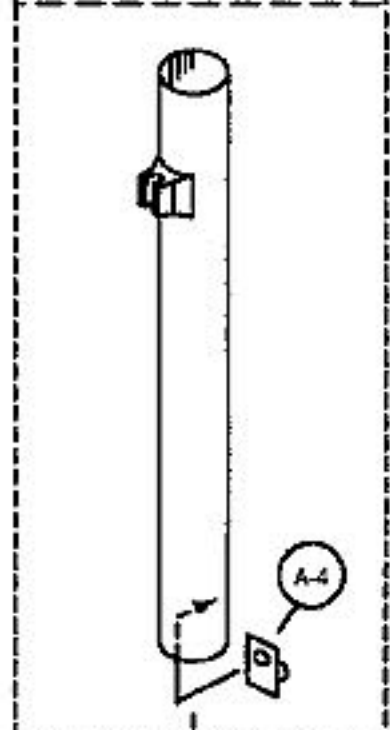

PANASONIC

Models: MC-V9626

Power Nozzle and Agitator Assembly

A-44

A-1

A-2

A-4

A-3

A-4

A-13

A-17

A-31

A-32