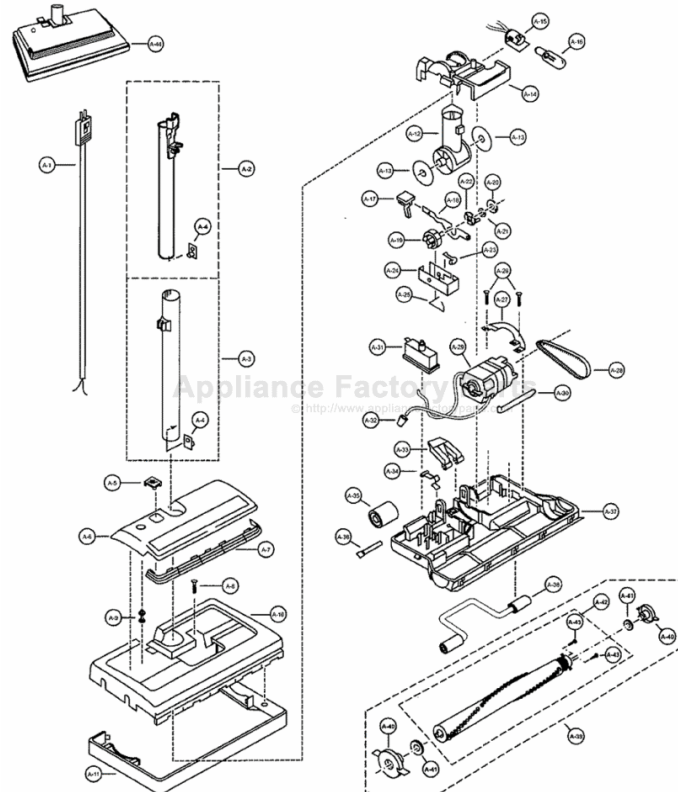

This Owner's Manual is provided and hosted by [Appliance Factory Parts](http://ApplianceFactoryParts.com).

PANASONIC V9626 Owner's Manual

[Shop genuine replacement parts for PANASONIC V9626](#)

Power Nozzle and Agitator Assembly

[Find Your PANASONIC Vacuum Cleaner Parts - Select From 605 Models](#)

----- Manual continues below -----

PANASONIC

Models: MC-V9626

Power Nozzle and Agitator Assembly

A-44

A-1

A-2

Models: MC-V9626

Power Nozzle and Agitator Assembly

1	P-111527	Cord unit	24
2	P-111528	Wand assembly, upper	25
3	P-11191	Wand assembly, lower	26
4	P-000372	Lock, spring wand	27
5	P-000124	Lens, height adjustment	28
6	P-111529	Power head cover	29
7	P-00126	Lens, light cover	30
8	P-00036	Screw, nozzle cover	31
9	P-00127	Extension, button	32
10	P-111530	Cover, nozzle	33
11	P-111531	Guard, furniture	34
12	P-111400	Swivel	35
13	P-00128	Seal, swivel	36
14	P-111537	Swivel cap	37
15	P-111533	Socket, bulb	38
16	P-00075	Bulb, headlight	39
17	P-11107	Pad, foot pedal	40
18	P-00129	Lever, indicator	41
19	P-1111397	Cam, indicator	42
20	P-00130	Washer, thrust	43
21	P-00131	Washer	44
22	P-00132	Catch, indexing	
23	P-00078	Ratchet, catch	

Canister and Motor Assembly (next page)

1	P-1115367	Canopy cover	
2	P-111538	Frame, cord lock	
3	P-111539	Button, toggle	
4	P-00058	Spring, cord lock	
5	P-00055	Switch, toggle	
6	P-00052	Lead switch black	
7	P-00050	Filter, rear exhaust	
8	P-00049	Motor protector (shield)	
9	P-000104	Tie, cable	
10	P-11137	Screw	
11	P-00048	Plate, motor mount	
12	P-00044	Mount, motor	
13	P-11136	Motor	
14	P-111540	Brush, motor	
15	P-00039	Cord lock	