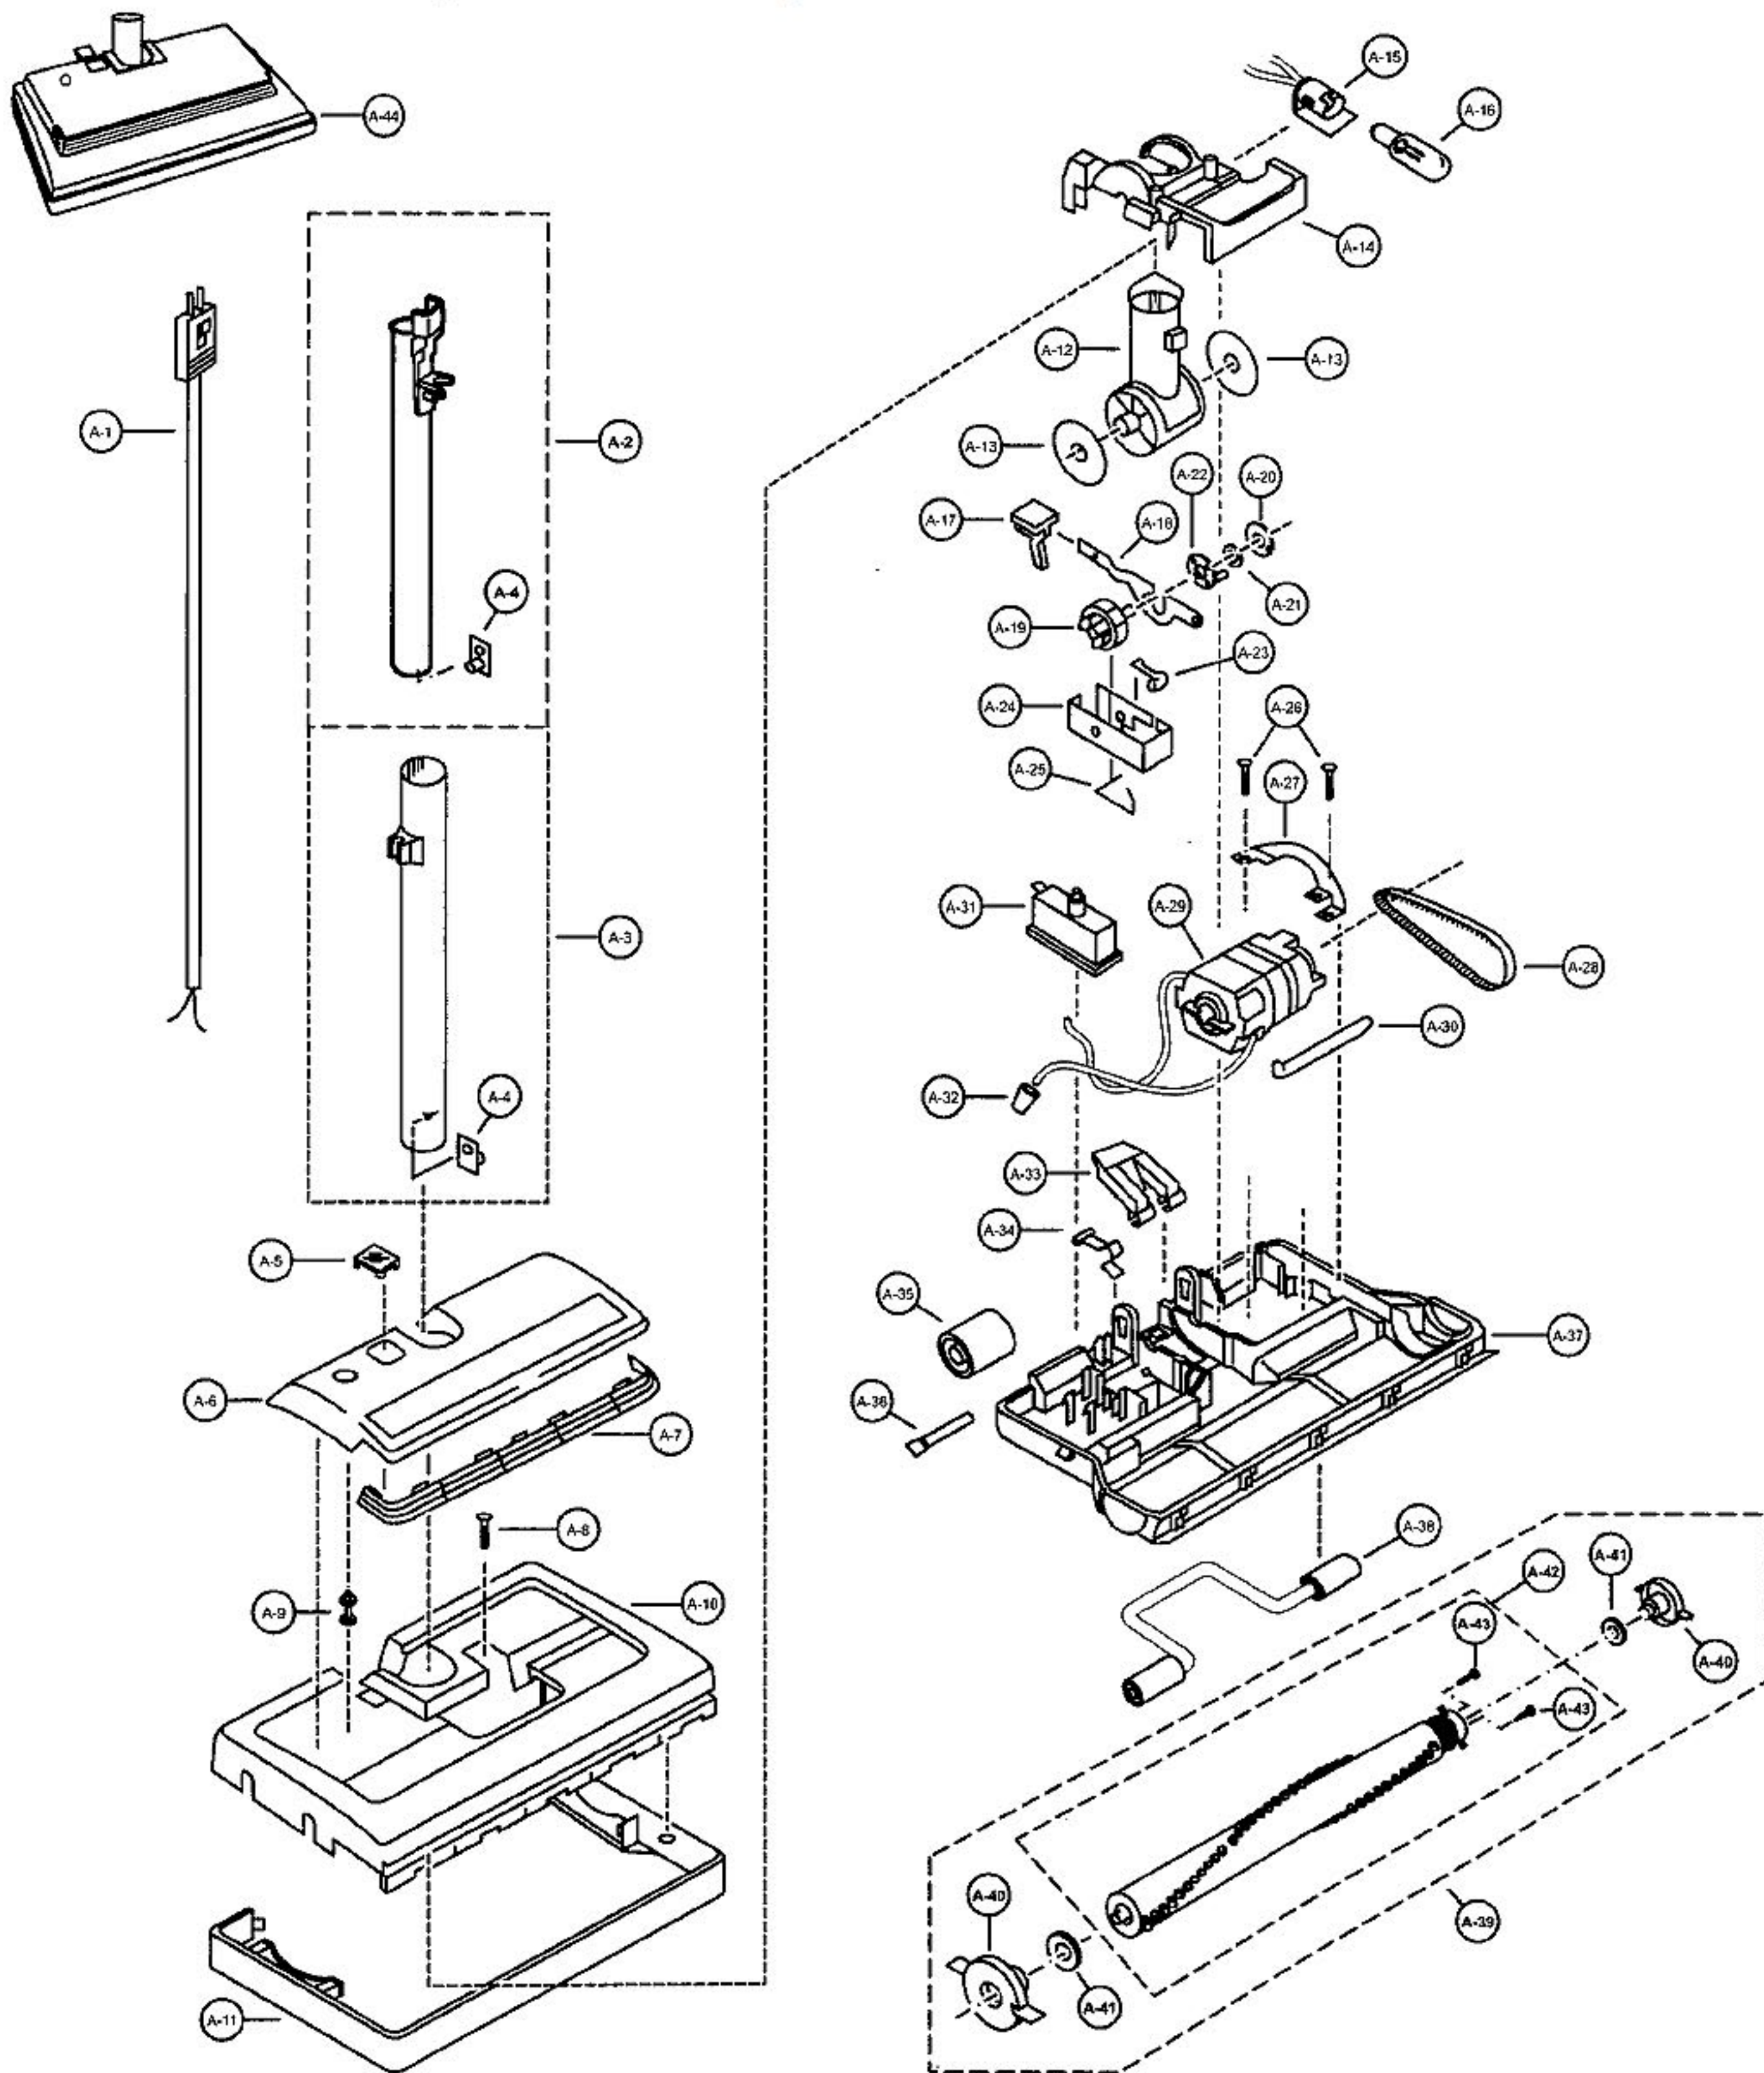

Models: MC-V9626

Power Nozzle and Agitator Assembly

Models: MC-V9626

Power Nozzle and Agitator Assembly

1	P-111527	Cord unit	24	P-00133	Indicator block
2	P-111528	Wand assembly, upper	25	P-00134	Spring, assist
3	P-11191	Wand assembly, lower	26	P-000342	Screw, motor bridge
4	P-000372	Lock, spring wand	27	P-000135	Bridge, motor
5	P-000124	Lens, height adjustment	28	P-111534	Cog, belt - type CB-5
6	P-111529	Power head cover	29	P-11109	Motor, nozzle
7	P-00126	Lens, light cover	30	P-00137	Spring, motor adjust
8	P-00036	Screw, nozzle cover	31	P-00068	Overload, protector
9	P-00127	Extension, button	32	P-000623	Connector, wire
10	P-111530	Cover, nozzle	33	P-11110	Release, handle
11	P-111531	Guard, furniture	34	P-00067	Lifter
12	P-111400	Swivel	35	P-11112	Roller, rear
13	P-00128	Seal, swivel	36	P-00138	Axle, rear
14	P-111537	Swivel cap	37	P-111535	Base
15	P-111533	Socket, bulb	38	P-00139	Axle assembly, front
16	P-00075	Bulb, headlight	39	P-415	Agitator assembly
17	P-11107	Pad, foot pedal	40	P-000361	Bearing/housing assembly
18	P-00129	Lever, indicator	41	P-00030	Washer
19	P-1111397	Cam, indicator	42	P-4156	Agitator balanced
20	P-00130	Washer, thrust	43	P-00140	Screw, end brush
21	P-00131	Washer	44	P-111536	Power nozzle assembly
22	P-00132	Catch, indexing			
23	P-00078	Ratchet, catch			