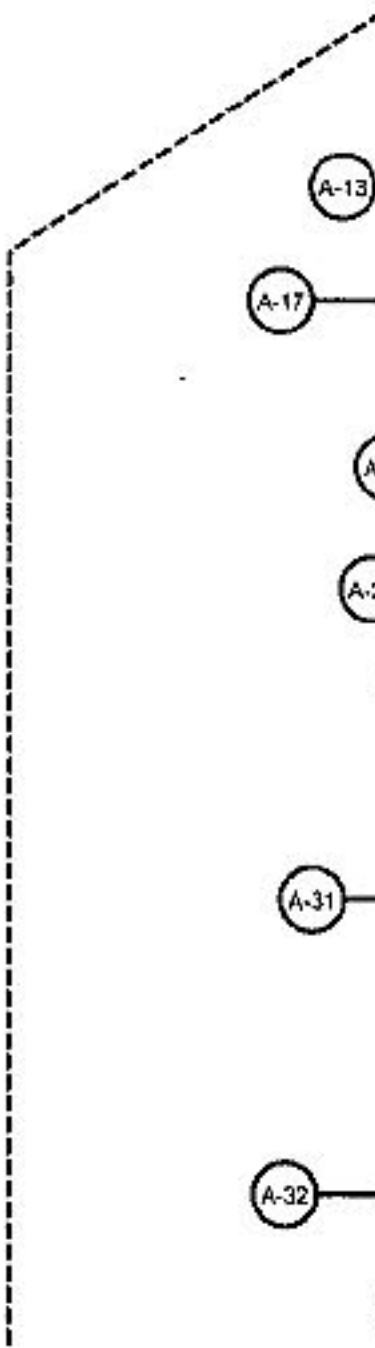

A-13

A-17

A-31

A-32