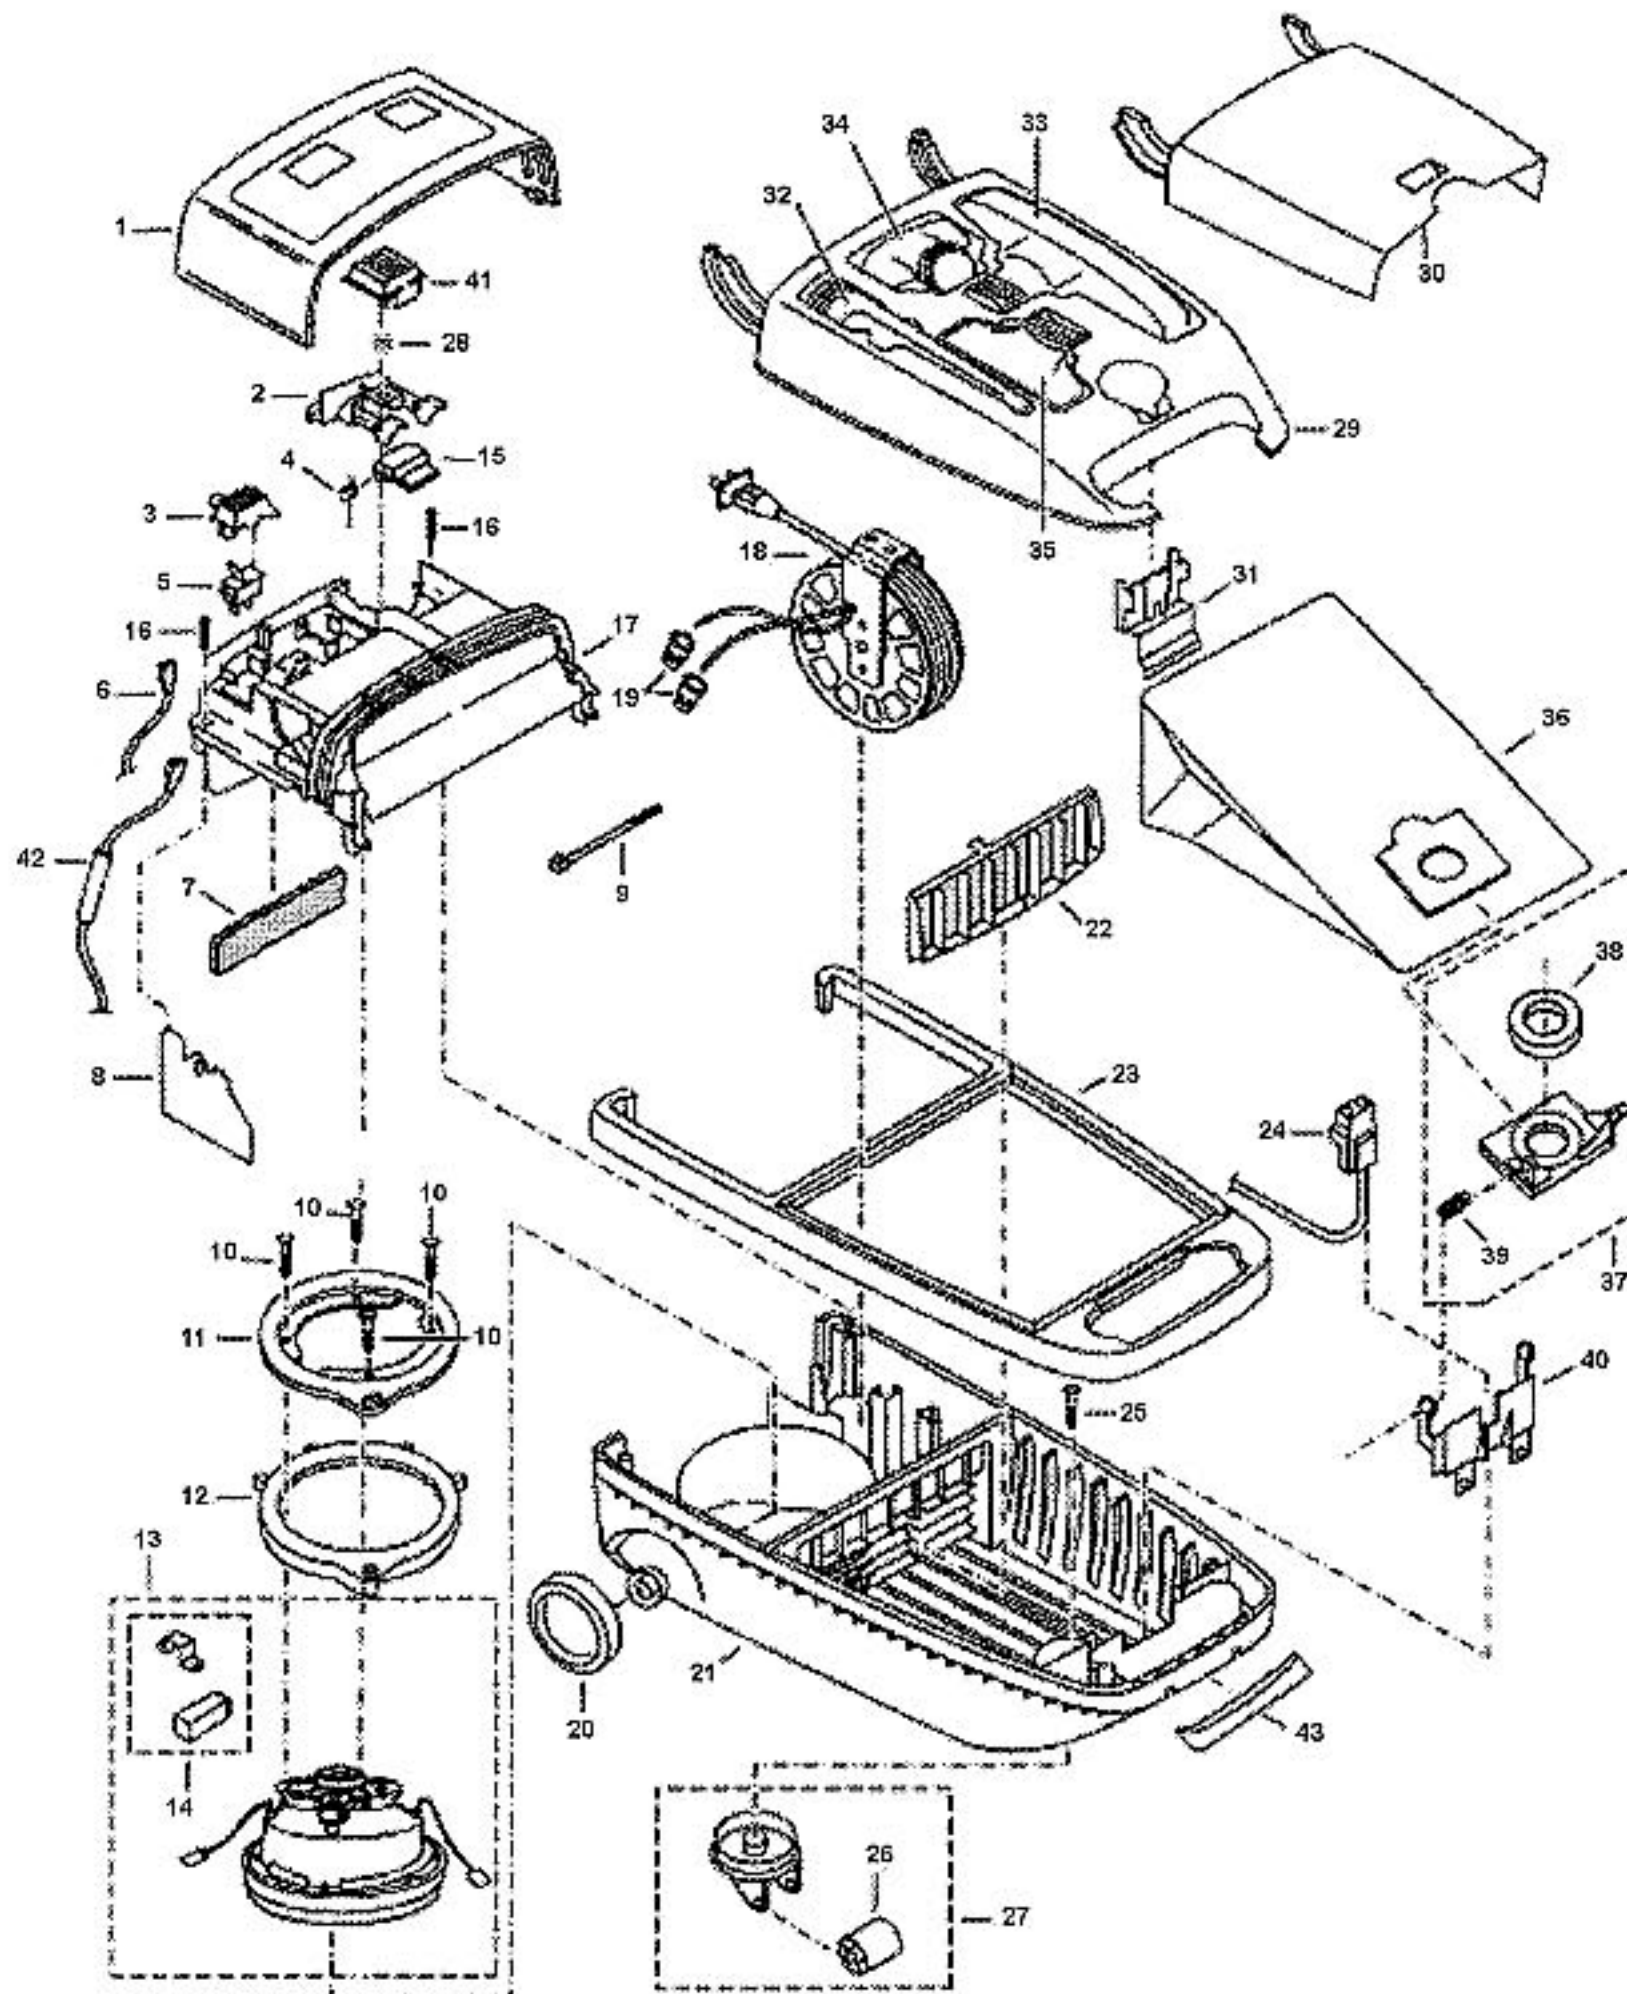

Models: MC-V9634

Power Nozzle

Index	Part No.	Description
1	P-111527	Cord Unit
2	P-111528	Wand Assembly, Upper
3	P-11191	Wand Assembly, Lower
4	P-000372	Lock, Spring Wand
5	P-00124	Lens, Height Adjustment
6	P-11220	Power Head Cover
7	P-00126	Lens, Light Cover
8	P-00036	Screw, Nozzle Cover
9	P-00127	Extension, Button
10	P-11221	Cover, Nozzle
11	P-111531	Guard, Furniture
12	P-111400	Swivel
13	P-00128	Seal, Swivel
14	P-11222	Swivel Cap
15	P-11103	Socket, Bulb
16	P-7550	Bulb, Headlight
17	P-11107	Pad, Foot Pedal
18	P-00129	Lever, Indicator
19	P-111397	Cam, Indicator
20	P-00130	Washer, Thrust

Index	Part No.	Description
21	P-00131	Washer
22	P-00132	Catch, Indexing
23	P-00078	Ratchet, Catch
24	P-00133	Indicator Block
25	P-00134	Spring, Assist
26	P-000342	Screw, Motor Bridge
27	P-00135	Bridge, Motor
28	P-500	Belt, Micro Groover (Type CB-6)
29	P-11223	Motor, Nozzle
30	P-00137	Spring, Motor Adjust
31	P-00068	Overload, Protector
32	P-000623	Coonector, Wire
33	P-11110	Release, Handle
34	P-00067	Lifter
35	P-11112	Roller, Rear
36	P-00138	Axle, Rear
37	P-11224	Base
38	P-00139	Axle Assembly, Front
39	P-11225	Agitator Assembly
40	P-11232	Power Nozzle Assembly

Models: MC-V9634

Body

Index	Part No.	Description
1	P-11226	Canopy Cover
2	P-111538	Frame, Cord Lock
3	P-111539	Button, Toggle
4	P-00058	Spring, Cord Lock
5	P-00055	Switch, Toggle
6	P-00052	Lead Switch Black
7	P-00050	Filter, Rear Exhaust
8	P-00049	Motor Protector (Shield)
9	P-00104	Tie, Cable
10	P-11137	Screw #10-16 x 3/4
11	P-00048	Plate, Motor Mount
12	P-00044	Mount, Motor
13	P-11136	Motor
14	P-111540	Brush, Motor
15	P-00039	Cord Lock
16	P-00036	Screw # 8-18 x 1 1/4
17	P-111541	Canopy
18	P-11227	Cord Reel
19	P-000355	Wire Nut
20	P-11228	Wheel, Rear
21	P-11229	Lower Body
22	P-00026	Filter, Safety