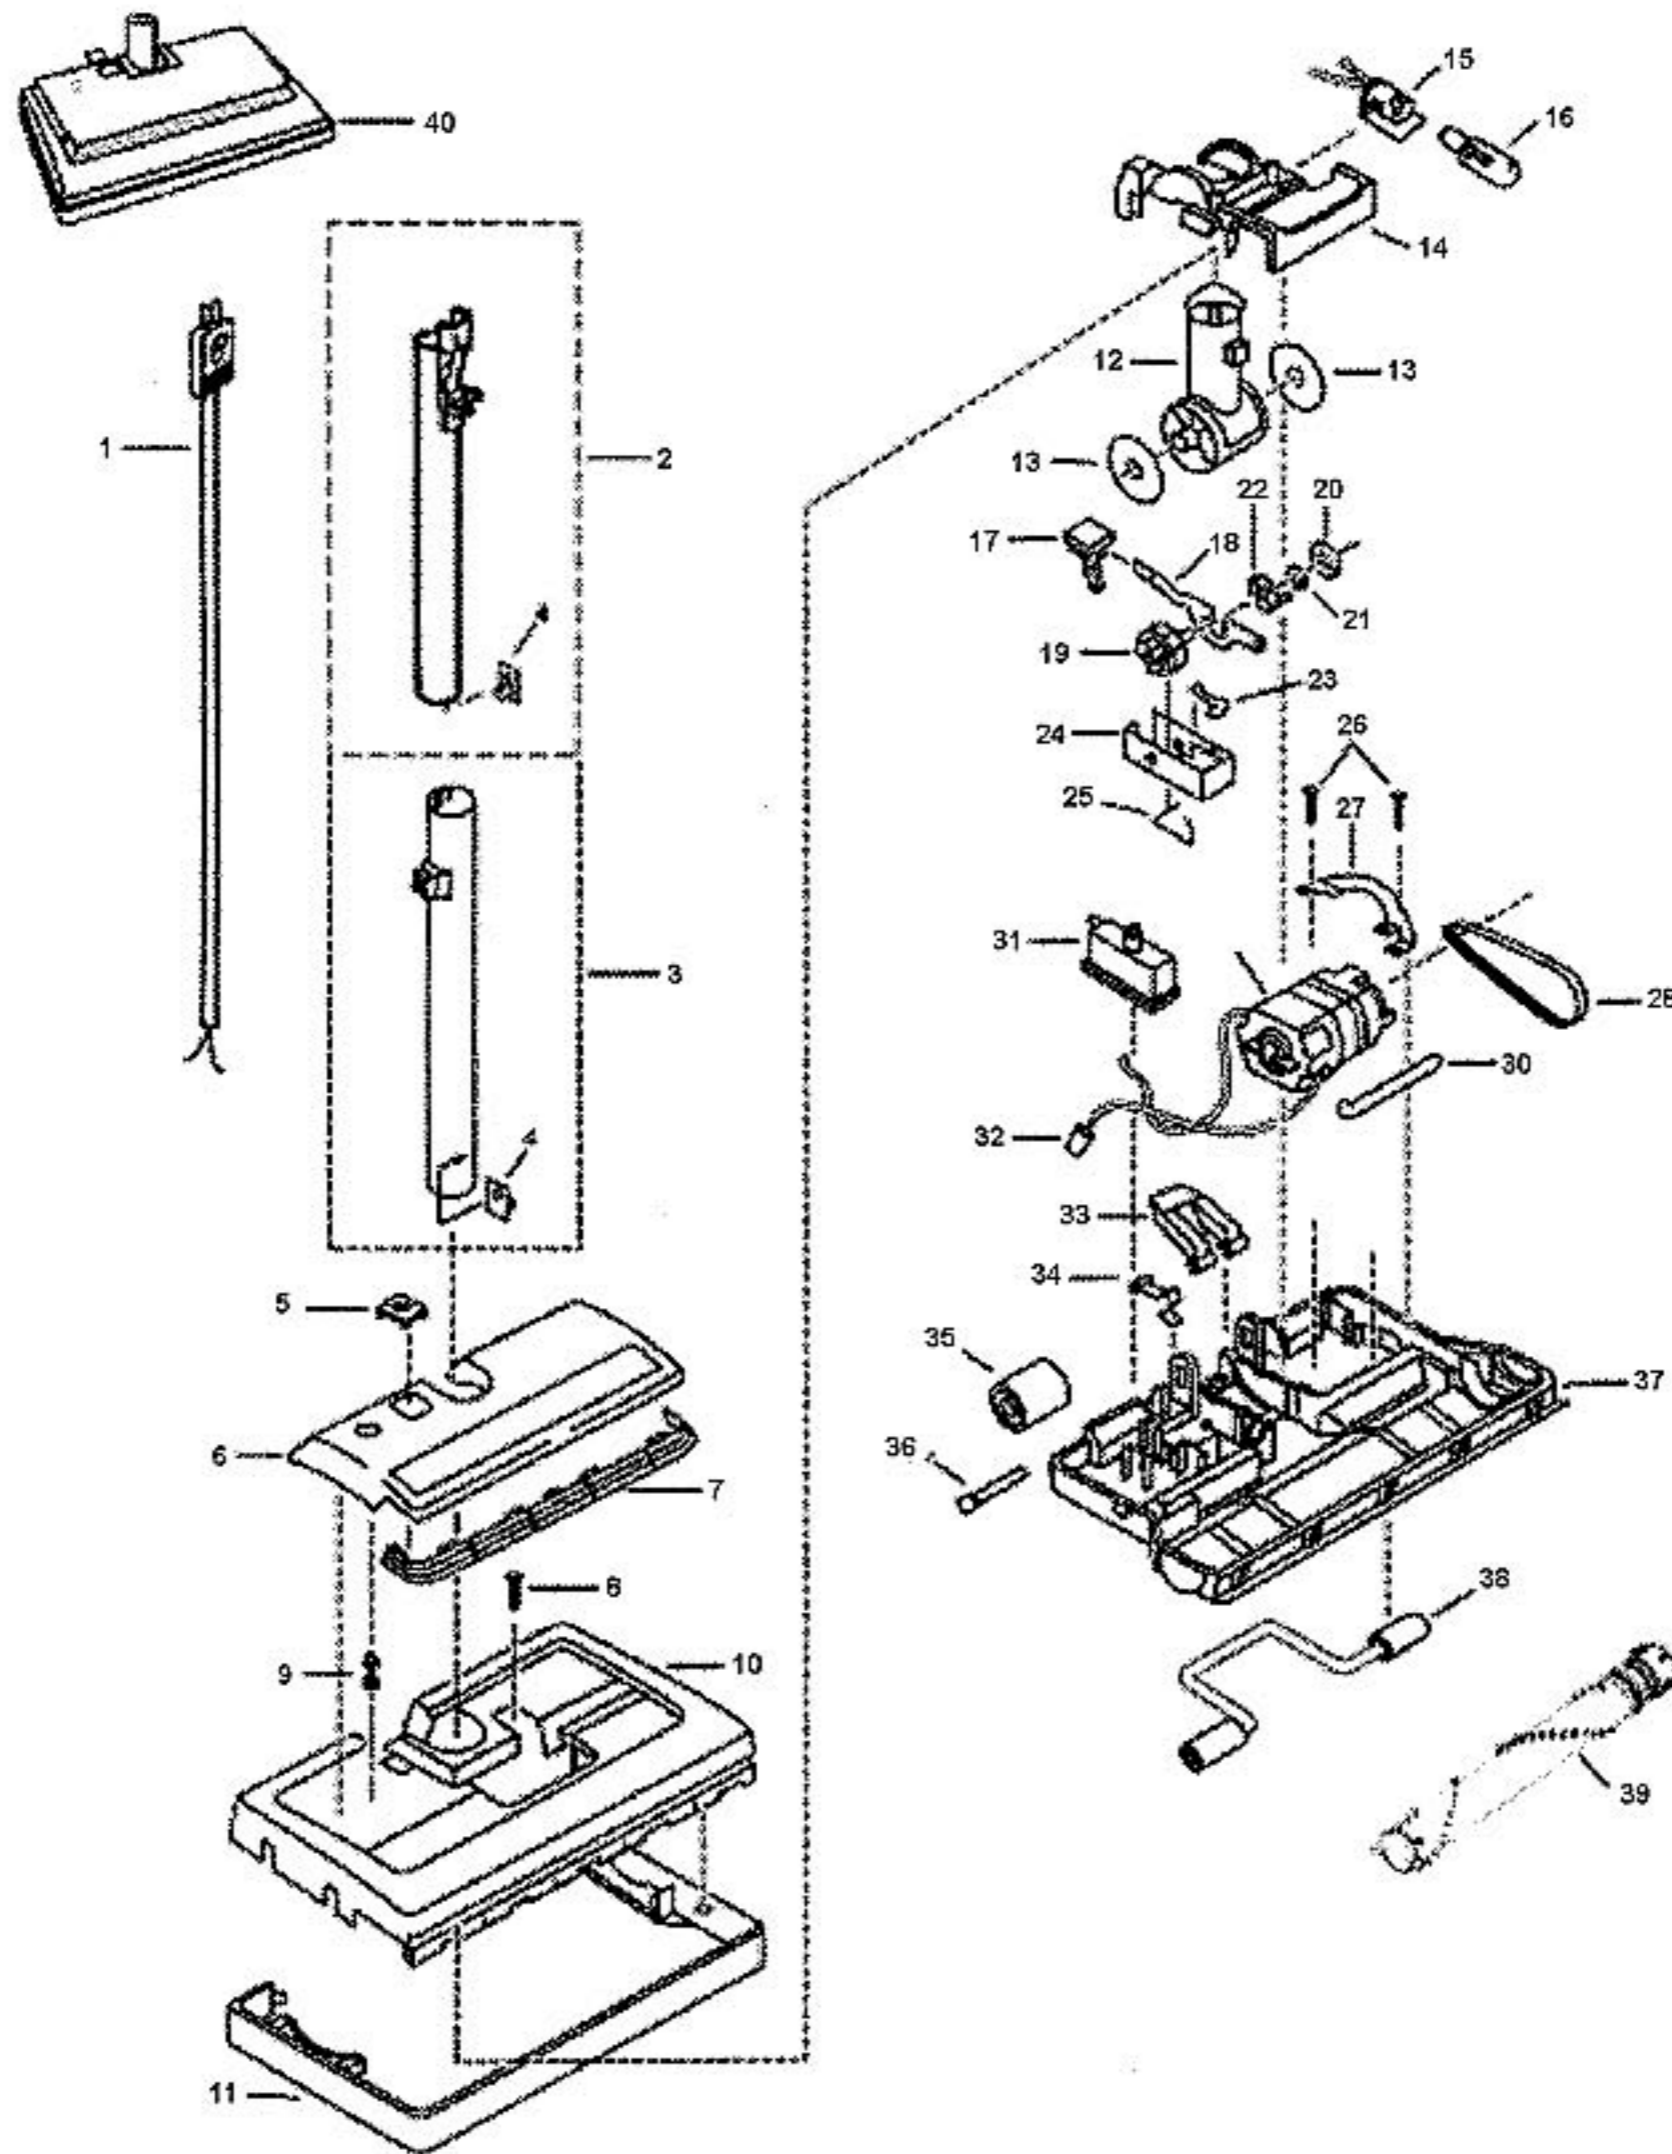

Models: MC-V9634

Power Nozzle

Index	Part No.	Description
1	P-111527	Cord Unit
2	P-111528	Wand Assembly, Upper
3	P-11191	Wand Assembly, Lower
4	P-000372	Lock, Spring Wand
5	P-00124	Lens, Height Adjustment
6	P-11220	Power Head Cover
7	P-00126	Lens, Light Cover
8	P-00036	Screw, Nozzle Cover
9	P-00127	Extension, Button
10	P-11221	Cover, Nozzle
11	P-111531	Guard, Furniture
12	P-111400	Swivel
13	P-00128	Seal, Swivel
14	P-11222	Swivel Cap
15	P-11103	Socket, Bulb
16	P-7550	Bulb, Headlight
17	P-11107	Pad, Foot Pedal
18	P-00129	Lever, Indicator
19	P-111397	Cam, Indicator
20	P-00130	Washer, Thrust

Index	Part No.	Description
21	P-00131	Washer
22	P-00132	Catch, Indexing
23	P-00078	Ratchet, Catch
24	P-00133	Indicator Block
25	P-00134	Spring, Assist
26	P-000342	Screw, Motor Bridge
27	P-00135	Bridge, Motor
28	P-500	Belt, Micro Groover (Type CB-6)
29	P-11223	Motor, Nozzle
30	P-00137	Spring, Motor Adjust
31	P-00068	Overload, Protector
32	P-000623	Coonector, Wire
33	P-11110	Release, Handle
34	P-00067	Lifter
35	P-11112	Roller, Rear
36	P-00138	Axle, Rear
37	P-11224	Base
38	P-00139	Axle Assembly, Front
39	P-11225	Agitator Assembly
40	P-11232	Power Nozzle Assembly

Models: MC-V9634

Body

Index	Part No.	Description
1	P-11226	Canopy Cover
2	P-111538	Frame, Cord Lock
3	P-111539	Button, Toggle
4	P-00058	Spring, Cord Lock
5	P-00055	Switch, Toggle
6	P-00052	Lead Switch Black
7	P-00050	Filter, Rear Exhaust
8	P-00049	Motor Protector (Shield)
9	P-00104	Tie, Cable
10	P-11137	Screw #10-16 x 3/4
11	P-00048	Plate, Motor Mount
12	P-00044	Mount, Motor
13	P-11136	Motor
14	P-111540	Brush, Motor
15	P-00039	Cord Lock
16	P-00036	Screw # 8-18 x 1 1/4
17	P-111541	Canopy
18	P-11227	Cord Reel
19	P-000355	Wire Nut
20	P-11228	Wheel, Rear
21	P-11229	Lower Body
22	P-00026	Filter, Safety