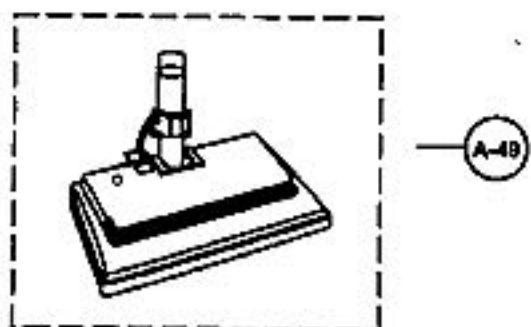

PANASONIC

Models: MC-V9638

Power Nozzle

PANASONIC

Models: MC-V9638

Power Nozzle

1	P-11093	Wand assembly, Upper	1
2	P-11094	Wand assembly, Lower	2
3	P-11095	Quick release	3
4	P-000372	Lock, spring wand	4
5	P-11096	Power head cover	5
6	P-00126	Lens, light cover	6
7	P-00124	Lens, height adjustment	7
8	P-11098	Extension, button	8
9	P-00036	Screw, nozzle cover	9
10	P-11097	Cover, nozzle	10
11	P-11099	Guard, furniture	11
12	P-11100	Screw, wand release button cover	12
13	P-11101	Rear cover, wand release button	13
14	P-11102	Button, wand release	14
15	P-11103	Socket, bulb	15
16	P-7550	Bulb, headlight	16
17	P-11104	Swivel cap	17
18	P-11105	Swivel	18
19	P-00128	Seal, swivel	19
20	P-11106	Front cover	20
21	P-11107	Pad, foot pedal	21
22	P-00129	Lever, indicator	22
23	P-111397	Cam, indicator	23
24	P-00130	Washer, thrust	24
25	P-00131	Washer	25
26	P-00132	Catch, indexing	26
27	P-00078	Ratchet, catch	27
28	P-00133	Indicator, block	28
29	P-00134	Spring, assist	29
30	P-000342	Screw, motor bridge	30
31	P-00135	Bridge, motor	31
32	P-11108	Lead wire "A" unit	32
33	P-320B	Cog, belt (type CB-5)	33
34	P-11109	Motor, nozzle	34
35	P-00137	Spring, motor adjust	35
36	P-00068	Overload protector	36
37	P-000623	Connector, wire	37
38	P-11110	Release, handle	38
39	P-00067	Lifter	39
40	P-11112	Roller, rear	40
41	P-00138	Axle, rear	41
42	P-00010	Roller, front	42