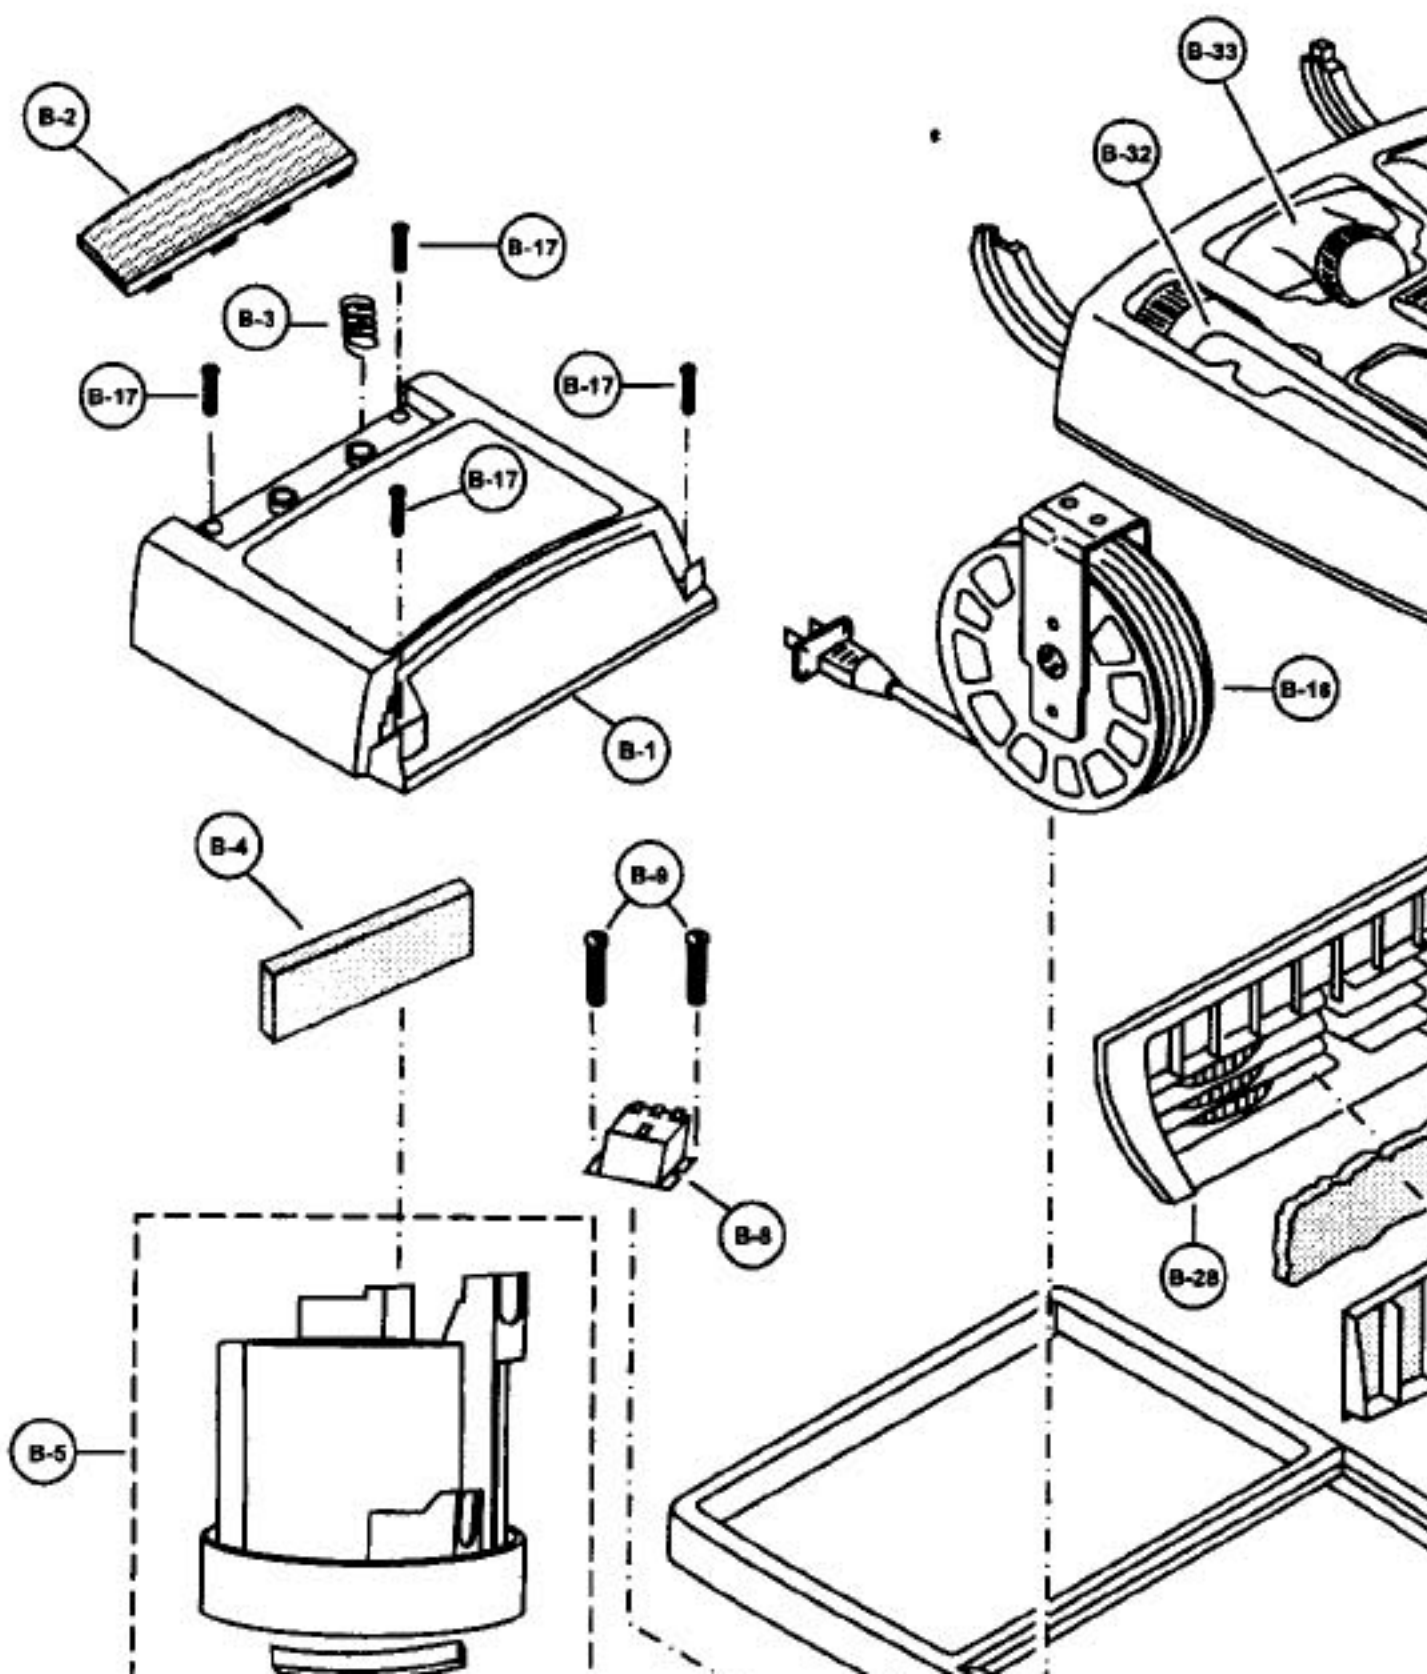

[Find Your PANASONIC Vacuum Cleaner Parts - Select From 605 Models](#)

----- Manual continues below -----

PANASONIC

Models: MC-V9638

Power Nozzle

PANASONIC

Models: MC-V9638

Power Nozzle

1	P-11093	Wand assembly, Upper	1
2	P-11094	Wand assembly, Lower	2
3	P-11095	Quick release	3
4	P-000372	Lock, spring wand	4
5	P-11096	Power head cover	5
6	P-00126	Lens, light cover	6
7	P-00124	Lens, height adjustment	7
8	P-11098	Extension, button	8
9	P-00036	Screw, nozzle cover	9
10	P-11097	Cover, nozzle	10
11	P-11099	Guard, furniture	11
12	P-11100	Screw, wand release button cover	12
13	P-11101	Rear cover, wand release button	13
14	P-11102	Button, wand release	14
15	P-11103	Socket, bulb	15
16	P-7550	Bulb, headlight	16
17	P-11104	Swivel cap	17
18	P-11105	Swivel	18
19	P-00128	Seal, swivel	19
20	P-11106	Front cover	20
21	P-11107	Pad, foot pedal	21
22	P-00129	Lever, indicator	22
23	P-111397	Cam, indicator	23
24	P-00130	Washer, thrust	24
25	P-00131	Washer	25
26	P-00132	Catch, indexing	26
27	P-00078	Ratchet, catch	27
28	P-00133	Indicator, block	28
29	P-00134	Spring, assist	29
30	P-000342	Screw, motor bridge	30
31	P-00135	Bridge, motor	31
32	P-11108	Lead wire "A" unit	32
33	P-320B	Cog, belt (type CB-5)	33
34	P-11109	Motor, nozzle	34
35	P-00137	Spring, motor adjust	35
36	P-00068	Overload protector	36
37	P-000623	Connector, wire	37
38	P-11110	Release, handle	38
39	P-00067	Lifter	39
40	P-11112	Roller, rear	40
41	P-00138	Axle, rear	41
42	P-00010	Roller, front	42

PANASONIC

Models: MC-V9638

Canister/Motor Assembly

PANASONIC

Models: MC-V9638

Compact Power Nozzle

1	P-11194	Cover, nozzle
2	P-71002	Button, release
3	P-000342	Screw
4	P-11116	Tube, locking
5	N/A	Motor assembly
6	P-11117	Base
7	P-2807	Belt
8	P-11118	Agitator unit
9	P-4152	Shaft, agitator
10	P-4152440	Cap, agitator end
12	P-11119	Compact power nozzle