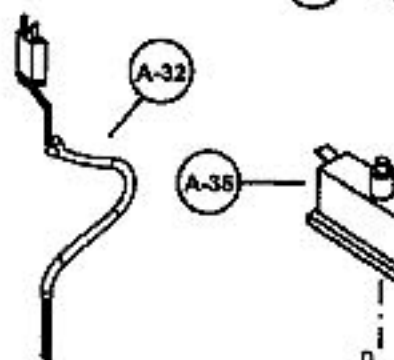

This Owner's Manual is provided and hosted by [Appliance Factory Parts](http://www.appliancefactoryparts.com).

PANASONIC V9638 Owner's Manual

[Shop genuine replacement parts for PANASONIC
V9638](#)

Power Nozzle

[Find Your PANASONIC Vacuum Cleaner Parts - Select From 605 Models](#)

----- Manual continues below -----

PANASONIC

Models: MC-V9638

Power Nozzle

PANASONIC

Models: MC-V9638

Power Nozzle

PANASONIC

Models: MC-V9638

Canister/Motor Assembly

PANASONIC

Models: MC-V9638

Compact Power Nozzle

1	P-11194	Cover, nozzle
2	P-71002	Button, release
3	P-000342	Screw
4	P-11116	Tube, locking
5	N/A	Motor assembly
6	P-11117	Base
7	P-2807	Belt
8	P-11118	Agitator unit
9	P-4152	Shaft, agitator
10	P-4152440	Cap, agitator end
12	P-11119	Compact power nozzle