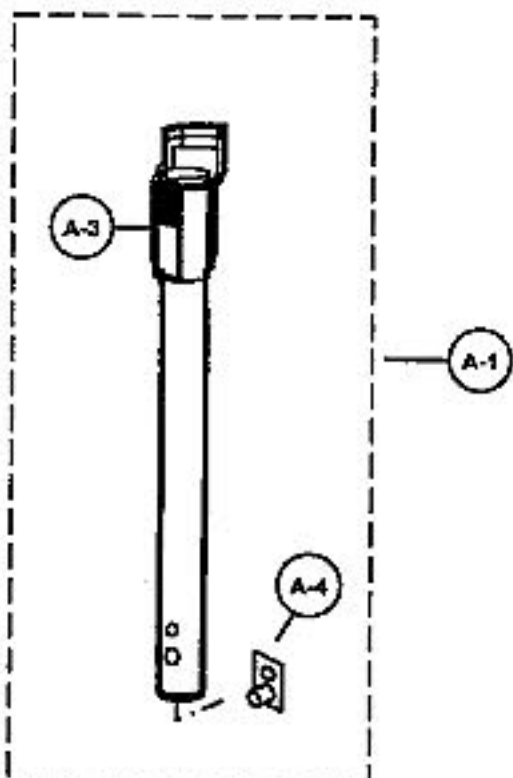

This Owner's Manual is provided and hosted by [Appliance Factory Parts](http://www.appliancefactoryparts.com).

PANASONIC V9638 Owner's Manual

[Shop genuine replacement parts for PANASONIC
V9638](#)

Power Nozzle

[Find Your PANASONIC Vacuum Cleaner Parts - Select From 605 Models](#)

----- Manual continues below -----

PANASONIC

Models: MC-V9638

Power Nozzle

PANASONIC

Models: MC-V9638

Power Nozzle

PANASONIC

Models: MC-V9638

Canister/Motor Assembly

PANASONIC

Models: MC-V9638

Compact Power Nozzle

1	P-11194	Cover, nozzle
2	P-71002	Button, release
3	P-000342	Screw
4	P-11116	Tube, locking
5	N/A	Motor assembly
6	P-11117	Base
7	P-2807	Belt
8	P-11118	Agitator unit
9	P-4152	Shaft, agitator
10	P-4152440	Cap, agitator end
12	P-11119	Compact power nozzle