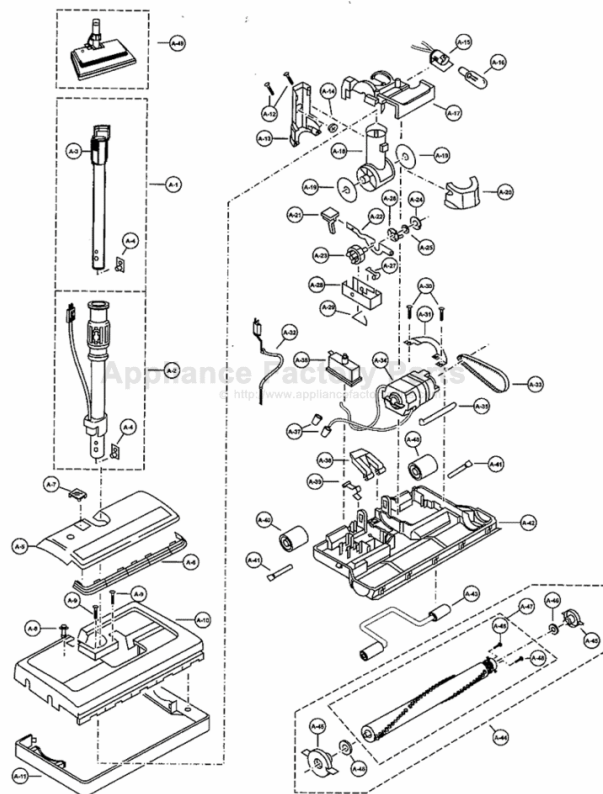

[Find Your PANASONIC Vacuum Cleaner Parts - Select From 605 Models](#)

----- Manual continues below -----

PANASONIC

Models: MC-V9638

Power Nozzle

PANASONIC

Models: MC-V9638

Power Nozzle

1	P-11093	Wand assembly, Upper	1
2	P-11094	Wand assembly, Lower	2
3	P-11095	Quick release	3
4	P-000372	Lock, spring wand	4
5	P-11096	Power head cover	5
6	P-00126	Lens, light cover	6
7	P-00124	Lens, height adjustment	7
8	P-11098	Extension, button	8
9	P-00036	Screw, nozzle cover	9
10	P-11097	Cover, nozzle	10
11	P-11099	Guard, furniture	11
12	P-11100	Screw, wand release button cover	12
13	P-11101	Rear cover, wand release button	13
14	P-11102	Button, wand release	14
15	P-11103	Socket, bulb	15
16	P-7550	Bulb, headlight	16
17	P-11104	Swivel cap	17
18	P-11105	Swivel	18
19	P-00128	Seal, swivel	19
20	P-11106	Front cover	20
21	P-11107	Pad, foot pedal	21
22	P-00129	Lever, indicator	22
23	P-111397	Cam, indicator	23
24	P-00130	Washer, thrust	24
25	P-00131	Washer	25
26	P-00132	Catch, indexing	26
27	P-00078	Ratchet, catch	27
28	P-00133	Indicator, block	28
29	P-00134	Spring, assist	29
30	P-000342	Screw, motor bridge	30
31	P-00135	Bridge, motor	31
32	P-11108	Lead wire "A" unit	32
33	P-320B	Cog, belt (type CB-5)	33
34	P-11109	Motor, nozzle	34
35	P-00137	Spring, motor adjust	35
36	P-00068	Overload protector	36
37	P-000623	Connector, wire	37
38	P-11110	Release, handle	38
39	P-00067	Lifter	39
40	P-11112	Roller, rear	40
41	P-00138	Axle, rear	41
42	P-00010	Roller, front	42

PANASONIC

Models: MC-V9638

Canister/Motor Assembly

PANASONIC

Models: MC-V9638

Compact Power Nozzle

1	P-11194	Cover, nozzle
2	P-71002	Button, release
3	P-000342	Screw
4	P-11116	Tube, locking
5	N/A	Motor assembly
6	P-11117	Base
7	P-2807	Belt
8	P-11118	Agitator unit
9	P-4152	Shaft, agitator
10	P-4152440	Cap, agitator end
12	P-11119	Compact power nozzle