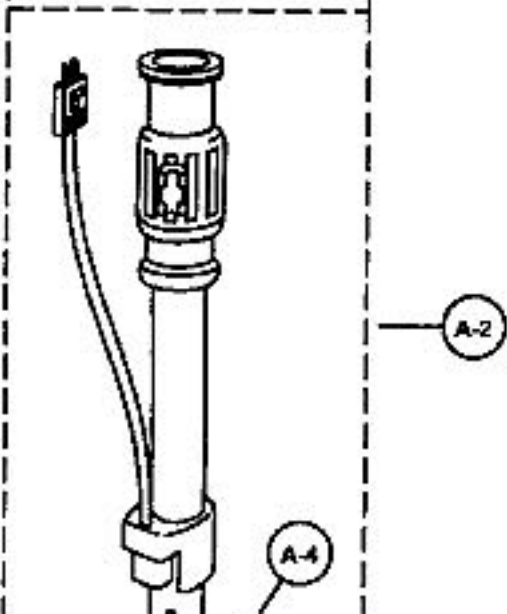

[Find Your PANASONIC Vacuum Cleaner Parts - Select From 605 Models](#)

----- Manual continues below -----

PANASONIC

Models: MC-V9638

Power Nozzle

PANASONIC

Models: MC-V9638

Power Nozzle

1	P-11093	Wand assembly, Upper	1
2	P-11094	Wand assembly, Lower	2
3	P-11095	Quick release	3
4	P-000372	Lock, spring wand	4
5	P-11096	Power head cover	5
6	P-00126	Lens, light cover	6
7	P-00124	Lens, height adjustment	7
8	P-11098	Extension, button	8
9	P-00036	Screw, nozzle cover	9
10	P-11097	Cover, nozzle	10
11	P-11099	Guard, furniture	11
12	P-11100	Screw, wand release button cover	12
13	P-11101	Rear cover, wand release button	13
14	P-11102	Button, wand release	14
15	P-11103	Socket, bulb	15
16	P-7550	Bulb, headlight	16
17	P-11104	Swivel cap	17
18	P-11105	Swivel	18
19	P-00128	Seal, swivel	19
20	P-11106	Front cover	20
21	P-11107	Pad, foot pedal	21
22	P-00129	Lever, indicator	22
23	P-111397	Cam, indicator	23
24	P-00130	Washer, thrust	24
25	P-00131	Washer	25
26	P-00132	Catch, indexing	26
27	P-00078	Ratchet, catch	27
28	P-00133	Indicator, block	28
29	P-00134	Spring, assist	29
30	P-000342	Screw, motor bridge	30
31	P-00135	Bridge, motor	31
32	P-11108	Lead wire "A" unit	32
33	P-320B	Cog, belt (type CB-5)	33
34	P-11109	Motor, nozzle	34
35	P-00137	Spring, motor adjust	35
36	P-00068	Overload protector	36
37	P-000623	Connector, wire	37
38	P-11110	Release, handle	38
39	P-00067	Lifter	39
40	P-11112	Roller, rear	40
41	P-00138	Axle, rear	41
42	P-00010	Roller, front	42

PANASONIC

Models: MC-V9638

Canister/Motor Assembly

PANASONIC

Models: MC-V9638

Compact Power Nozzle

1	P-11194	Cover, nozzle
2	P-71002	Button, release
3	P-000342	Screw
4	P-11116	Tube, locking
5	N/A	Motor assembly
6	P-11117	Base
7	P-2807	Belt
8	P-11118	Agitator unit
9	P-4152	Shaft, agitator
10	P-4152440	Cap, agitator end
12	P-11119	Compact power nozzle