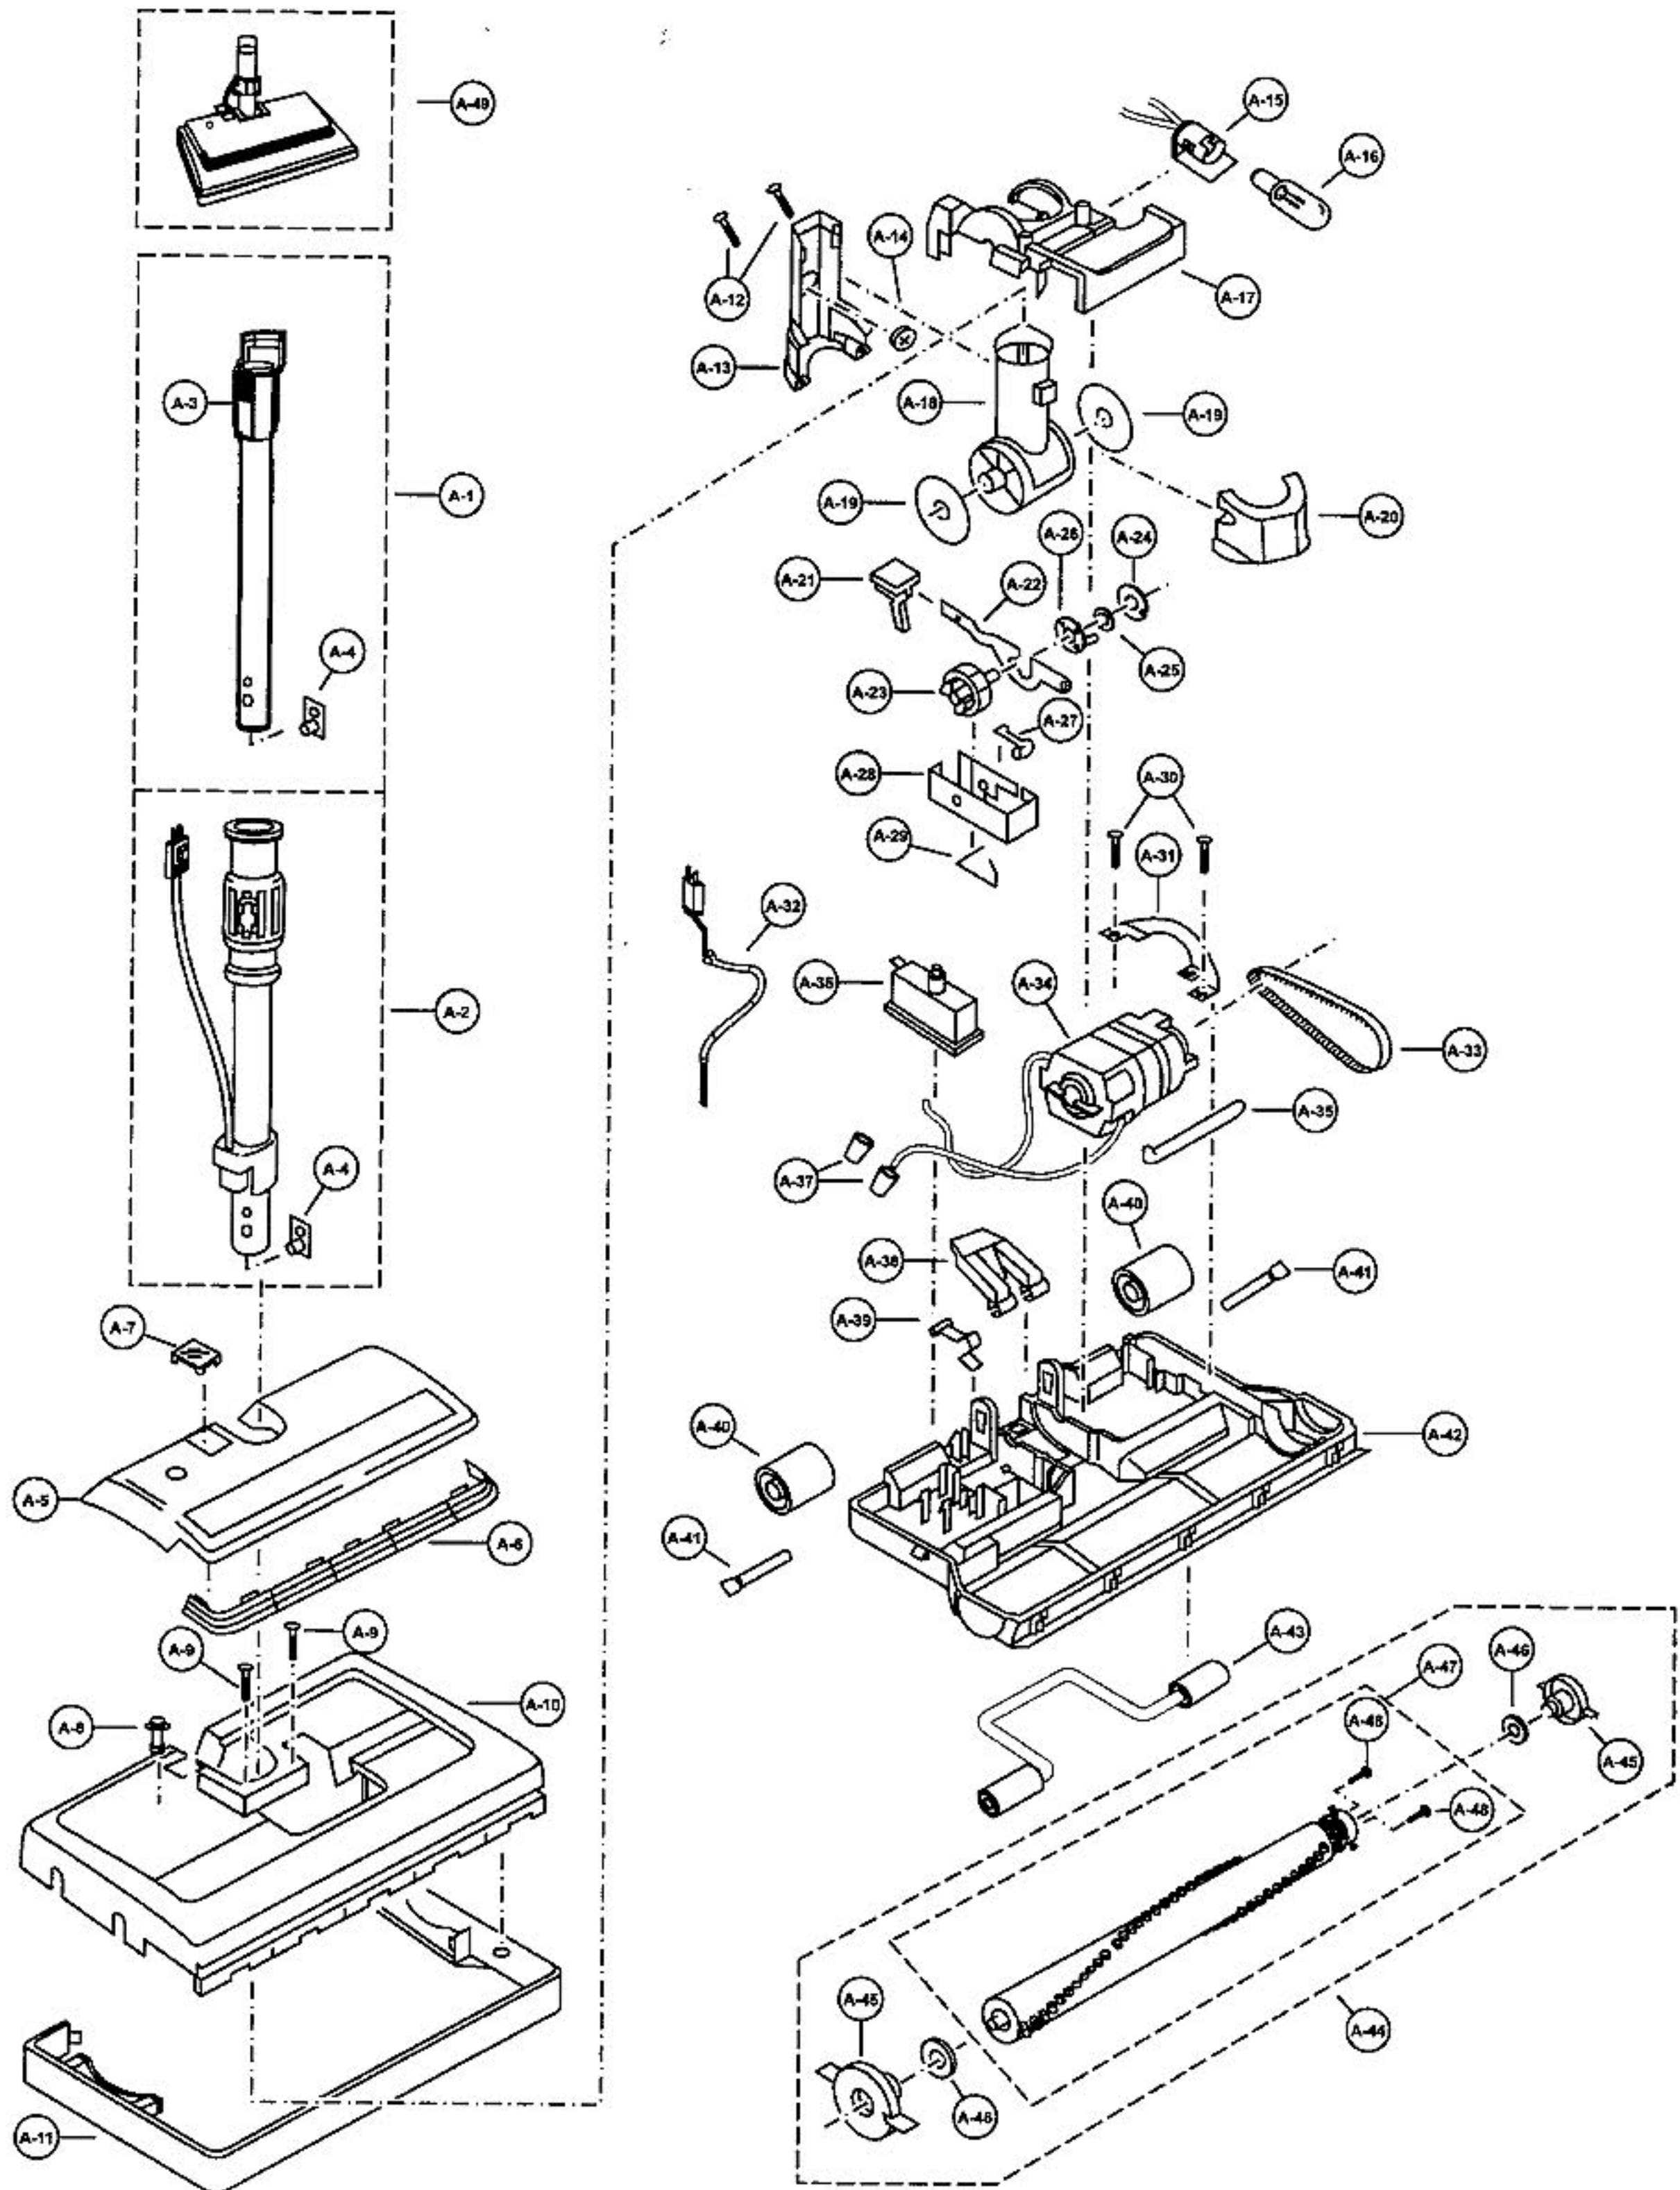

Models: MC-V9638

Power Nozzle

Models: MC-V9638

Power Nozzle

1	P-11093	Wand assembly, Upper
2	P-11094	Wand assembly, Lower
3	P-11095	Quick release
4	P-000372	Lock, spring wand
5	P-11096	Power head cover
6	P-00126	Lens, light cover
7	P-00124	Lens, height adjustment
8	P-11098	Extension, button
9	P-00036	Screw, nozzle cover
10	P-11097	Cover, nozzle
11	P-11099	Guard, furniture
12	P-11100	Screw, wand release button cover
13	P-11101	Rear cover, wand release button
14	P-11102	Button, wand release
15	P-11103	Socket, bulb
16	P-7550	Bulb, headlight
17	P-11104	Swivel cap
18	P-11105	Swivel
19	P-00128	Seal, swivel
20	P-11106	Front cover
21	P-11107	Pad, foot pedal
22	P-00129	Lever, indicator
23	P-111397	Cam, indicator
24	P-00130	Washer, thrust
25	P-00131	Washer
26	P-00132	Catch, indexing
27	P-00078	Ratchet, catch
28	P-00133	Indicator, block
29	P-00134	Spring, assist
30	P-000342	Screw, motor bridge
31	P-00135	Bridge, motor
32	P-11108	Lead wire "A" unit
33	P-320B	Cog, belt (type CB-5)
34	P-11109	Motor, nozzle
35	P-00137	Spring, motor adjust
36	P-00068	Overload protector
37	P-000623	Connector, wire
38	P-11110	Release, handle
39	P-00067	Lifter
40	P-11112	Roller, rear
41	P-00138	Axle, rear
42	P-03010	Base
43	P-00139	Axle assembly, front
44	P-11113	Agitator assembly
45	P-000361	Bearing/housing assembly
46	P-0030	Washer
47	P-11114	Agitator balanced
48	P-00140	Screw, end brush
49	P-11115	Power nozzle assembly

Canister/Motor Assembly

1	P-11192	Canopy cover
2	P-11128	Brake pedal
3	P-111398	Spring, cord button
4	P-11127	Final filter
5	P-111426	Motor shield
6	P-11129	Cord cover
7	P-11130	HEPA Filter
8	P-11131	Relay
9	P-4104	Screw
10	P-11132	Motor assembly
11	P-11133	Motor seal assembly
12	P-11134	Lead wire
13	P-11135	Lead wire
14	P-8182	Brush motor
15	P-11136	Motor
16	P-11137	Screw
17	P-000272	Screw
18	P-11138	Cord reel
19	P-111399	Handle grip
20	P-11193	Wheel, rear
21	P-11139	Lower body
22	P-11140	Filter frame
23	P-111321	Bumper, molded
24	P-11141	Wiring harness
25	P-00021	Pin, caster retainer
26	P-11142	Wheel, caster
27	P-11143	Caster, roller unit
28	P-11144	Bulkhead
29	P-11145	Dust box unit
30	P-11146	Tool storage cover
31	P-11147	Hood latch
32	P-11148	Crevice tool
33	P-11149	Dusting brush
34	P-11150	Floor brush
35	P-11151	Fabric brush
36	P-15014	Dust bag
37	P-00008	Mount, bag
38	P-00101	Gasket, port
39	P-00102	Spring, bag mount
40	P-11152	Insert, strike
41	P-11153	Packing, indicator
42	P-11154	Performance indicator unit
43	P-6363	Bracket
44	P-4104	Screw-