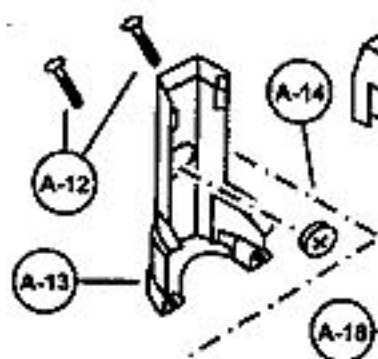

This Owner's Manual is provided and hosted by [Appliance Factory Parts](http://www.appliancefactoryparts.com).

PANASONIC V9638 Owner's Manual

[Shop genuine replacement parts for PANASONIC
V9638](#)

Power Nozzle

[Find Your PANASONIC Vacuum Cleaner Parts - Select From 605 Models](#)

----- Manual continues below -----

PANASONIC

Models: MC-V9638

Power Nozzle

PANASONIC

Models: MC-V9638

Power Nozzle

PANASONIC

Models: MC-V9638

Canister/Motor Assembly

PANASONIC

Models: MC-V9638

Compact Power Nozzle

1	P-11194	Cover, nozzle
2	P-71002	Button, release
3	P-000342	Screw
4	P-11116	Tube, locking
5	N/A	Motor assembly
6	P-11117	Base
7	P-2807	Belt
8	P-11118	Agitator unit
9	P-4152	Shaft, agitator
10	P-4152440	Cap, agitator end
12	P-11119	Compact power nozzle