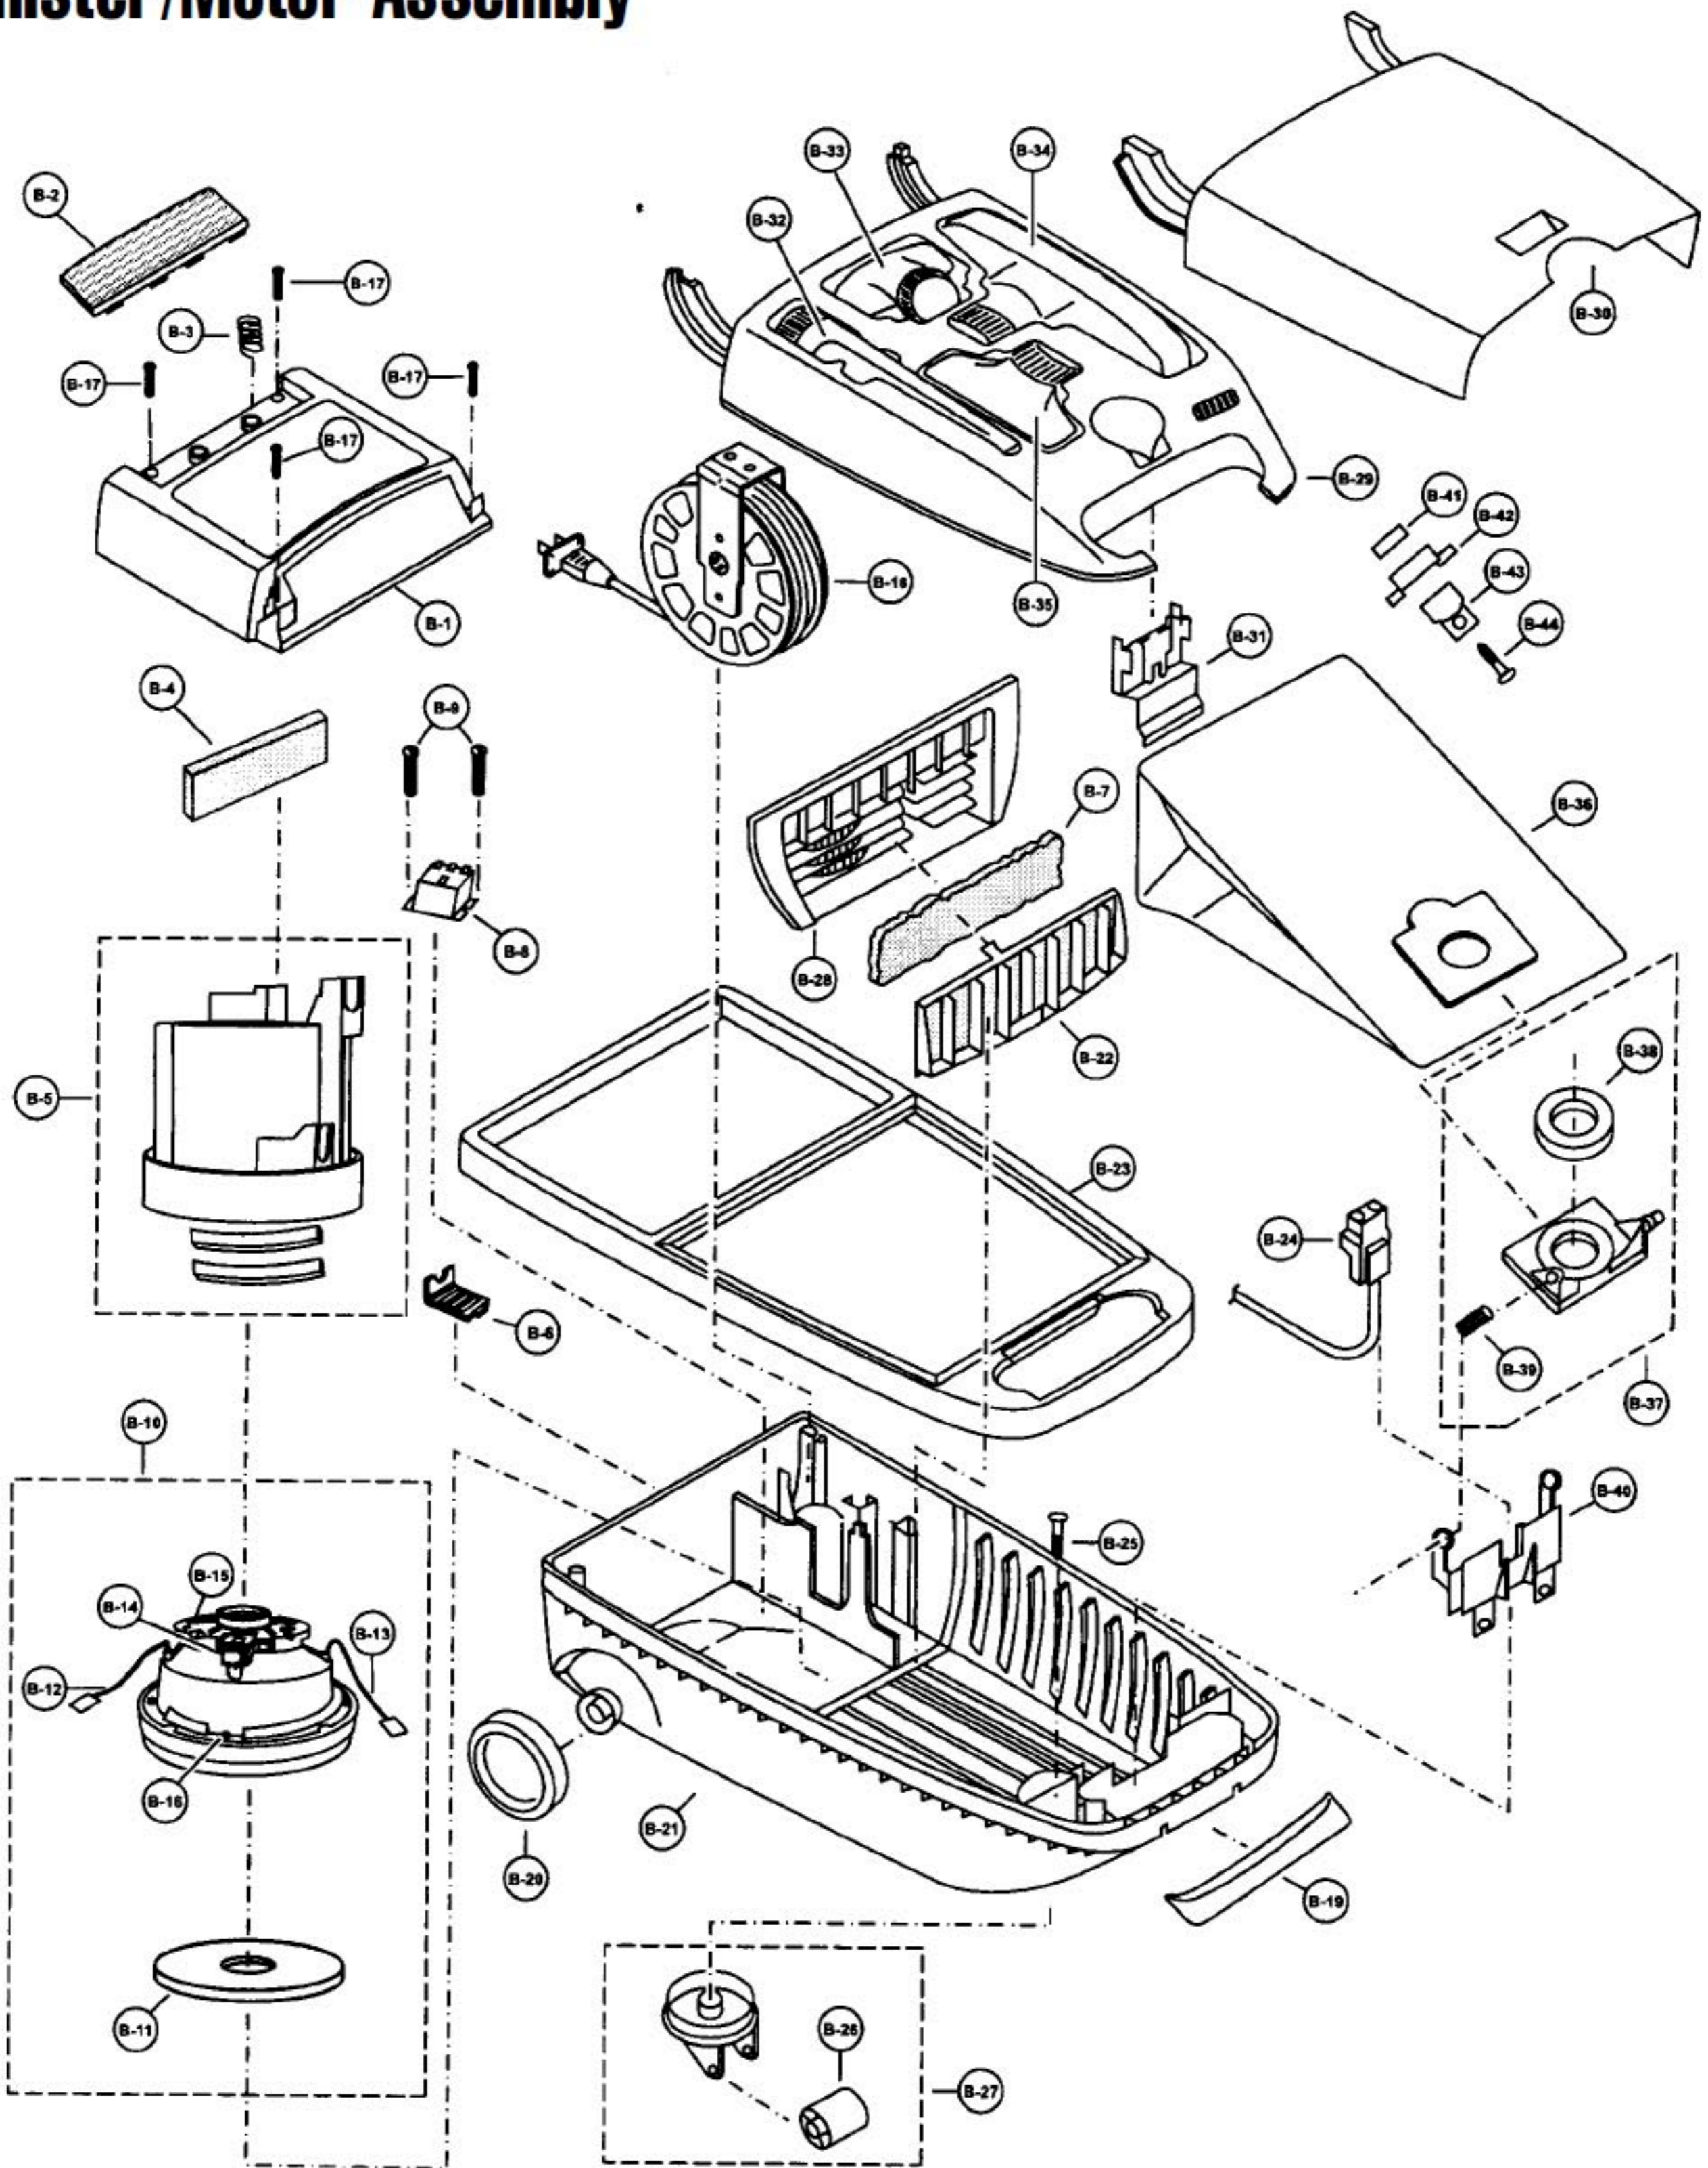

Models: MC-V9638

Power Nozzle

1	P-11093	Wand assembly, Upper
2	P-11094	Wand assembly, Lower
3	P-11095	Quick release
4	P-000372	Lock, spring wand
5	P-11096	Power head cover
6	P-00126	Lens, light cover
7	P-00124	Lens, height adjustment
8	P-11098	Extension, button
9	P-00036	Screw, nozzle cover
10	P-11097	Cover, nozzle
11	P-11099	Guard, furniture
12	P-11100	Screw, wand release button cover
13	P-11101	Rear cover, wand release button
14	P-11102	Button, wand release
15	P-11103	Socket, bulb
16	P-7550	Bulb, headlight
17	P-11104	Swivel cap
18	P-11105	Swivel
19	P-00128	Seal, swivel
20	P-11106	Front cover
21	P-11107	Pad, foot pedal
22	P-00129	Lever, indicator
23	P-111397	Cam, indicator
24	P-00130	Washer, thrust
25	P-00131	Washer
26	P-00132	Catch, indexing
27	P-00078	Ratchet, catch
28	P-00133	Indicator, block
29	P-00134	Spring, assist
30	P-000342	Screw, motor bridge
31	P-00135	Bridge, motor
32	P-11108	Lead wire "A" unit
33	P-320B	Cog, belt (type CB-5)
34	P-11109	Motor, nozzle
35	P-00137	Spring, motor adjust
36	P-00068	Overload protector
37	P-000623	Connector, wire
38	P-11110	Release, handle
39	P-00067	Lifter
40	P-11112	Roller, rear
41	P-00138	Axle, rear
42	P-03010	Base
43	P-00139	Axle assembly, front
44	P-11113	Agitator assembly
45	P-000361	Bearing/housing assembly
46	P-0030	Washer
47	P-11114	Agitator balanced
48	P-00140	Screw, end brush
49	P-11115	Power nozzle assembly

Canister/Motor Assembly

1	P-11192	Canopy cover
2	P-11128	Brake pedal
3	P-111398	Spring, cord button
4	P-11127	Final filter
5	P-111426	Motor shield
6	P-11129	Cord cover
7	P-11130	HEPA Filter
8	P-11131	Relay
9	P-4104	Screw
10	P-11132	Motor assembly
11	P-11133	Motor seal assembly
12	P-11134	Lead wire
13	P-11135	Lead wire
14	P-8182	Brush motor
15	P-11136	Motor
16	P-11137	Screw
17	P-000272	Screw
18	P-11138	Cord reel
19	P-111399	Handle grip
20	P-11193	Wheel, rear
21	P-11139	Lower body
22	P-11140	Filter frame
23	P-111321	Bumper, molded
24	P-11141	Wiring harness
25	P-00021	Pin, caster retainer
26	P-11142	Wheel, caster
27	P-11143	Caster, roller unit
28	P-11144	Bulkhead
29	P-11145	Dust box unit
30	P-11146	Tool storage cover
31	P-11147	Hood latch
32	P-11148	Crevice tool
33	P-11149	Dusting brush
34	P-11150	Floor brush
35	P-11151	Fabric brush
36	P-15014	Dust bag
37	P-00008	Mount, bag
38	P-00101	Gasket, port
39	P-00102	Spring, bag mount
40	P-11152	Insert, strike
41	P-11153	Packing, indicator
42	P-11154	Performance indicator unit
43	P-6363	Bracket
44	P-4104	Screw-

Models: MC-V9638

Canister/Motor Assembly