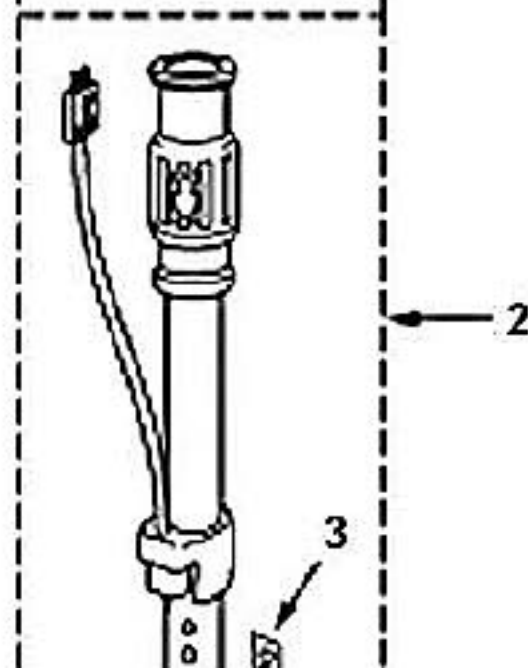

PANASONIC

Models: MC-V9644

17