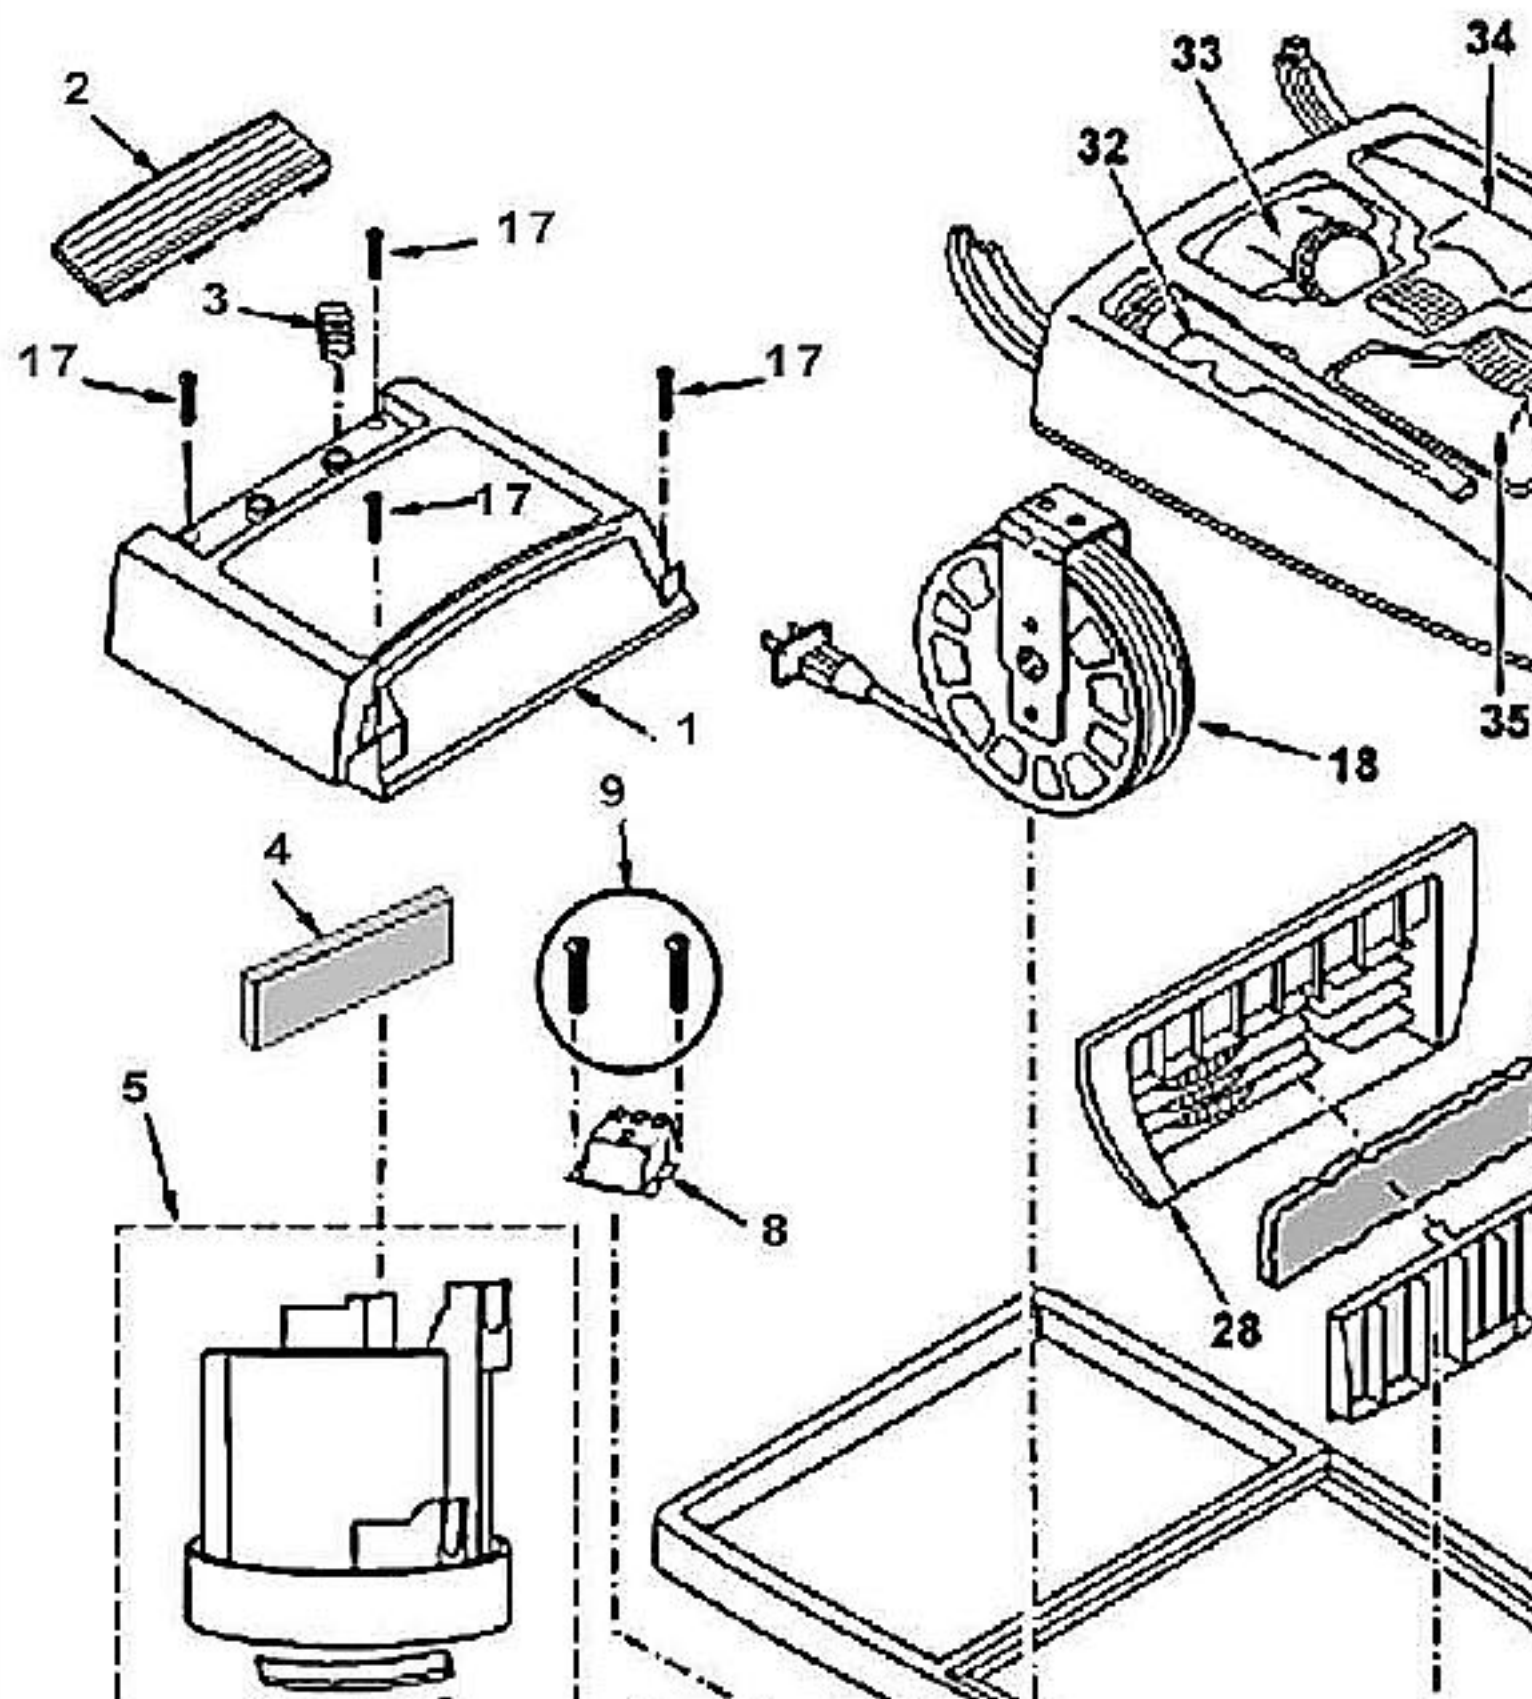

PANASONIC

Models: MC-V9644

Index	Part No.	Description
1	P-11251	Wand Assembly, Upper
2	P-11094	Wand Assembly, Lower
3	P-000372	Lock, Spring Wand
4	P-11252	Power Head Cover
5	P-00126	Lens, Light Cover
6	P-00124	Lens, Height Adjustment
7	P-11098	Extension, Button
8	P-00036	Screw, Nozzle Cover
9	P-11253	Nozzle Cover
10	P-11099	Furniture Guard
11	P-11100	Screw, Wand Release Button Cover
12	P-11101	Rear Cover, Wand Release Button
13	P-11102	Wand Release Button
14	P-11103	Bulb Socket
15	P-7550	Bulb, Headlight
16	P-11222	Swivel Cap
17	P-11105	Swivel
18	P-00128	Swivel Seal
19	P-11106	Front Cover
20	P-11107	Pad, Foot Pedal
21	P-00129	Lever, Indicator
22	P-111397	Cam, Indicator
23	P-00130	Washer, Thrust
24	P-00131	Washer
25	P-00132	Catch, Indexing
26	P-00078	Ratchet, Catch
27	P-00133	Indicator Block
28	P-00134	Spring, Assist
29	P-00342	Screw, Motor Bridge
30	P-00135	Bridge, Motor
31	P-11108	Lead Wire "A" Unit
32	P-11254	Belt (Type CB-6)
33	P-11223	Motor, Nozzle
34	P-00137	Spring, Motor Adjust
35	P-000623	Wire Connector
36	P-00067	Control Button

PANASONIC

Models: MC-V9644