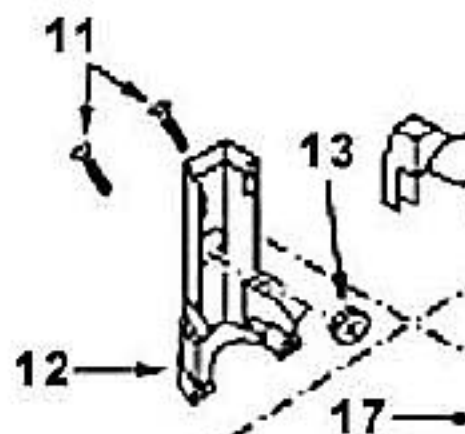

PANASONIC

Models: MC-V9644

17