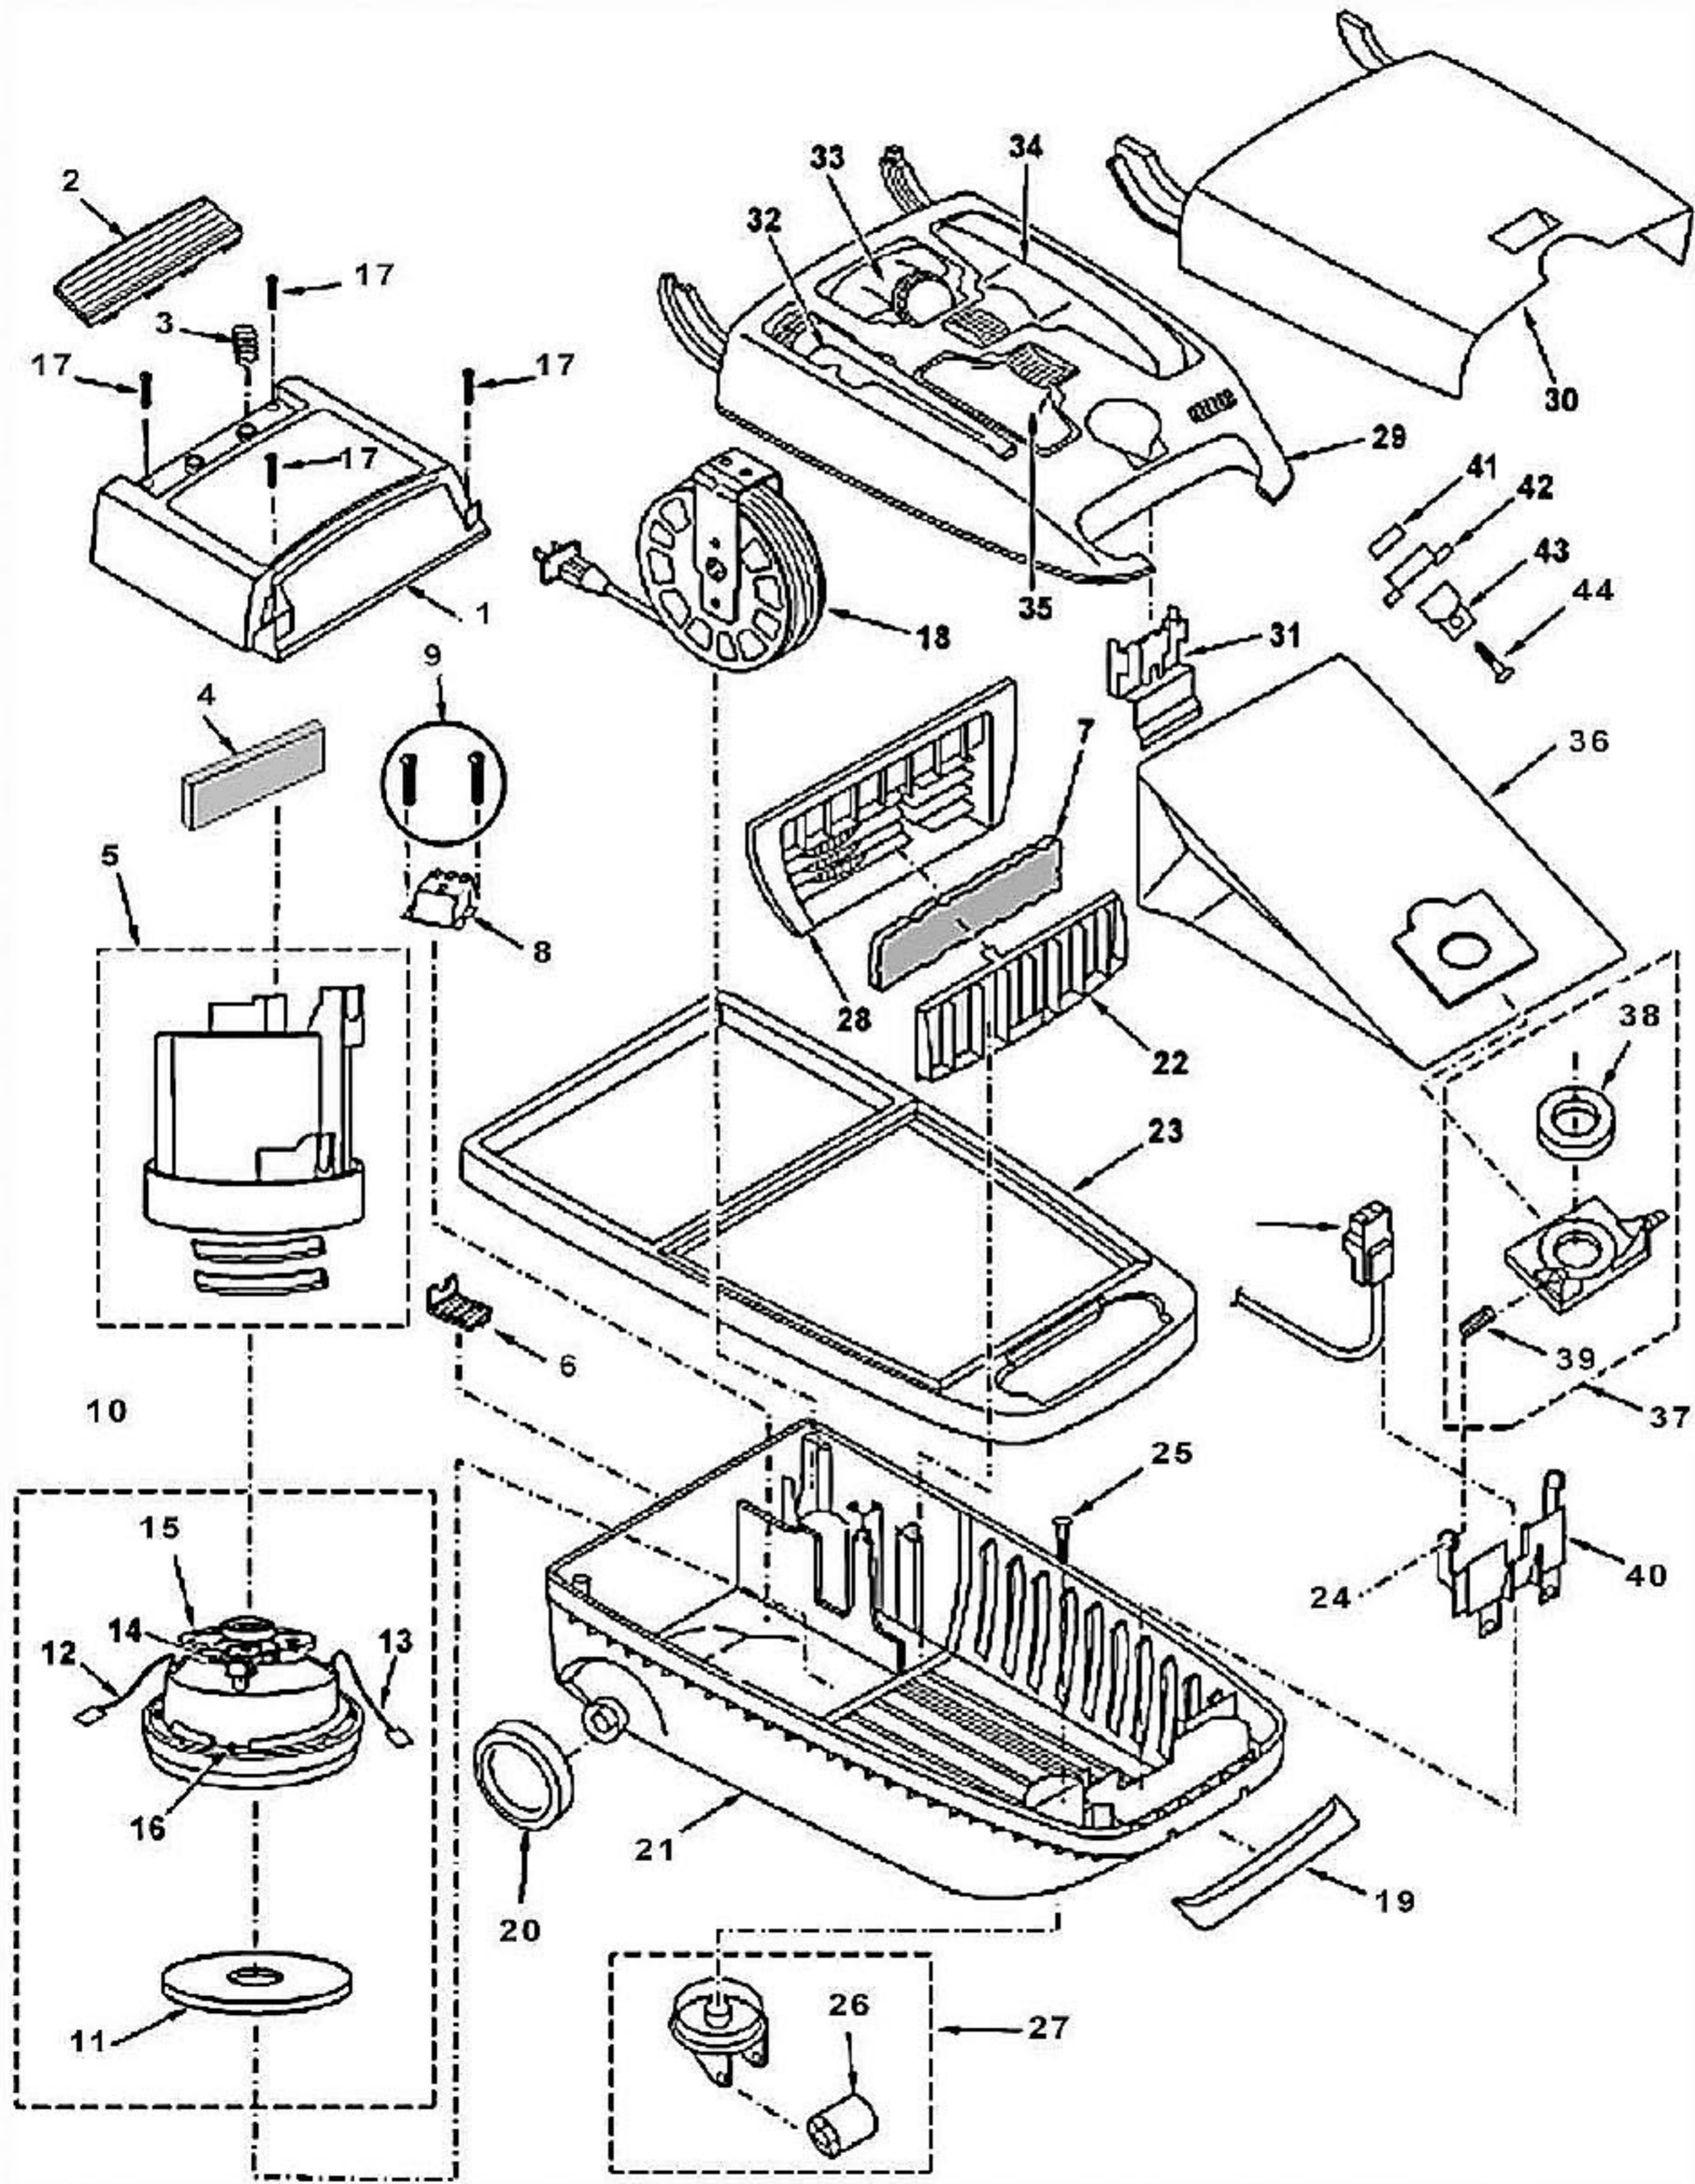

Models: MC-V9644

Body

Models: MC-V9644

Body

Index	Part No.	Description
1	P-11257	Canopy Cover
2	P-11128	Brake Pedal
3	P-111398	Spring, Cord Button
4	P-11127	Final Filter
5	P-11158	Motor Shield
6	P-11129	Cord Cover
7	P-000303	Electrostatic Filter
8	P-11131	Relay
9	P-4104	Screw
10	P-11132	Motor Assembly
11	P-11133	Motor Seal Assembly
12	P-11134	Lead Wire
13	P-11135	Lead Wire
14	P-8182	Motor Brush
15	P-11136	Motor
16	P-11137	Screw
17	P-000272	Screw
18	P-11159	Cord Reel
19	P-111399	Handle Grip
20	P-11160	Wheel, Rear
21	P-11139	Lower Body
22	P-00026	Filter Frame
23	P-11258	Bumper, Molded
24	P-11141	Wiring Harness
25	P-00021	Pin, Caster Retainer
26	P-11142	Wheel, Caster
27	P-11143	Caster, Roller Unit
28	P-11144	Bulkhead
29	P-11259	Dust Box Unit
30		Tool Storage Unit
31	P-11147	Hood Latch
32	P-11148	Crevice Tool
33	P-11149	Dusting Brush
34	P-11150	Floor Brush
35	P-11151	Fabric Brush
36	P-11260	Dust Bag
37	P-11262	Bag Mount
38	P-00101	Gasket, Port
39	P-00102	Spring, Bag Mount
40	P-11152	Strike Insert
41	P-11261	Indicator Packing
42	P-11154	Performance Indicator Unit
43	P-6363	Bracket
44	P-4104	Screw