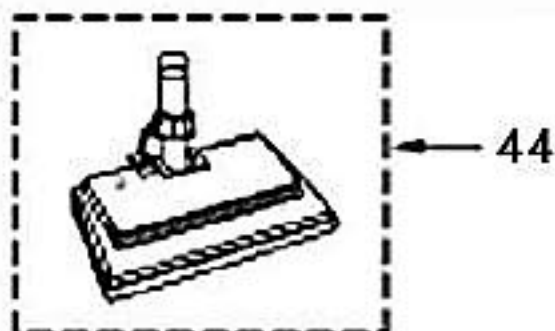

PANASONIC

Models: MC-V9644

17