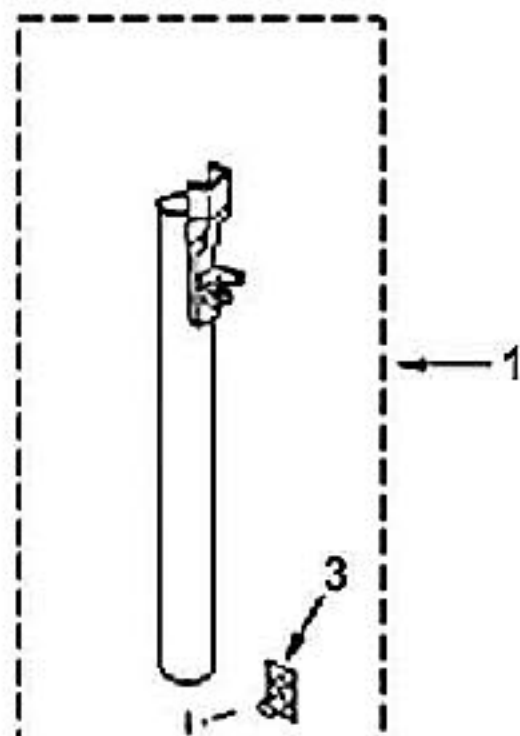

PANASONIC

Models: MC-V9644

17