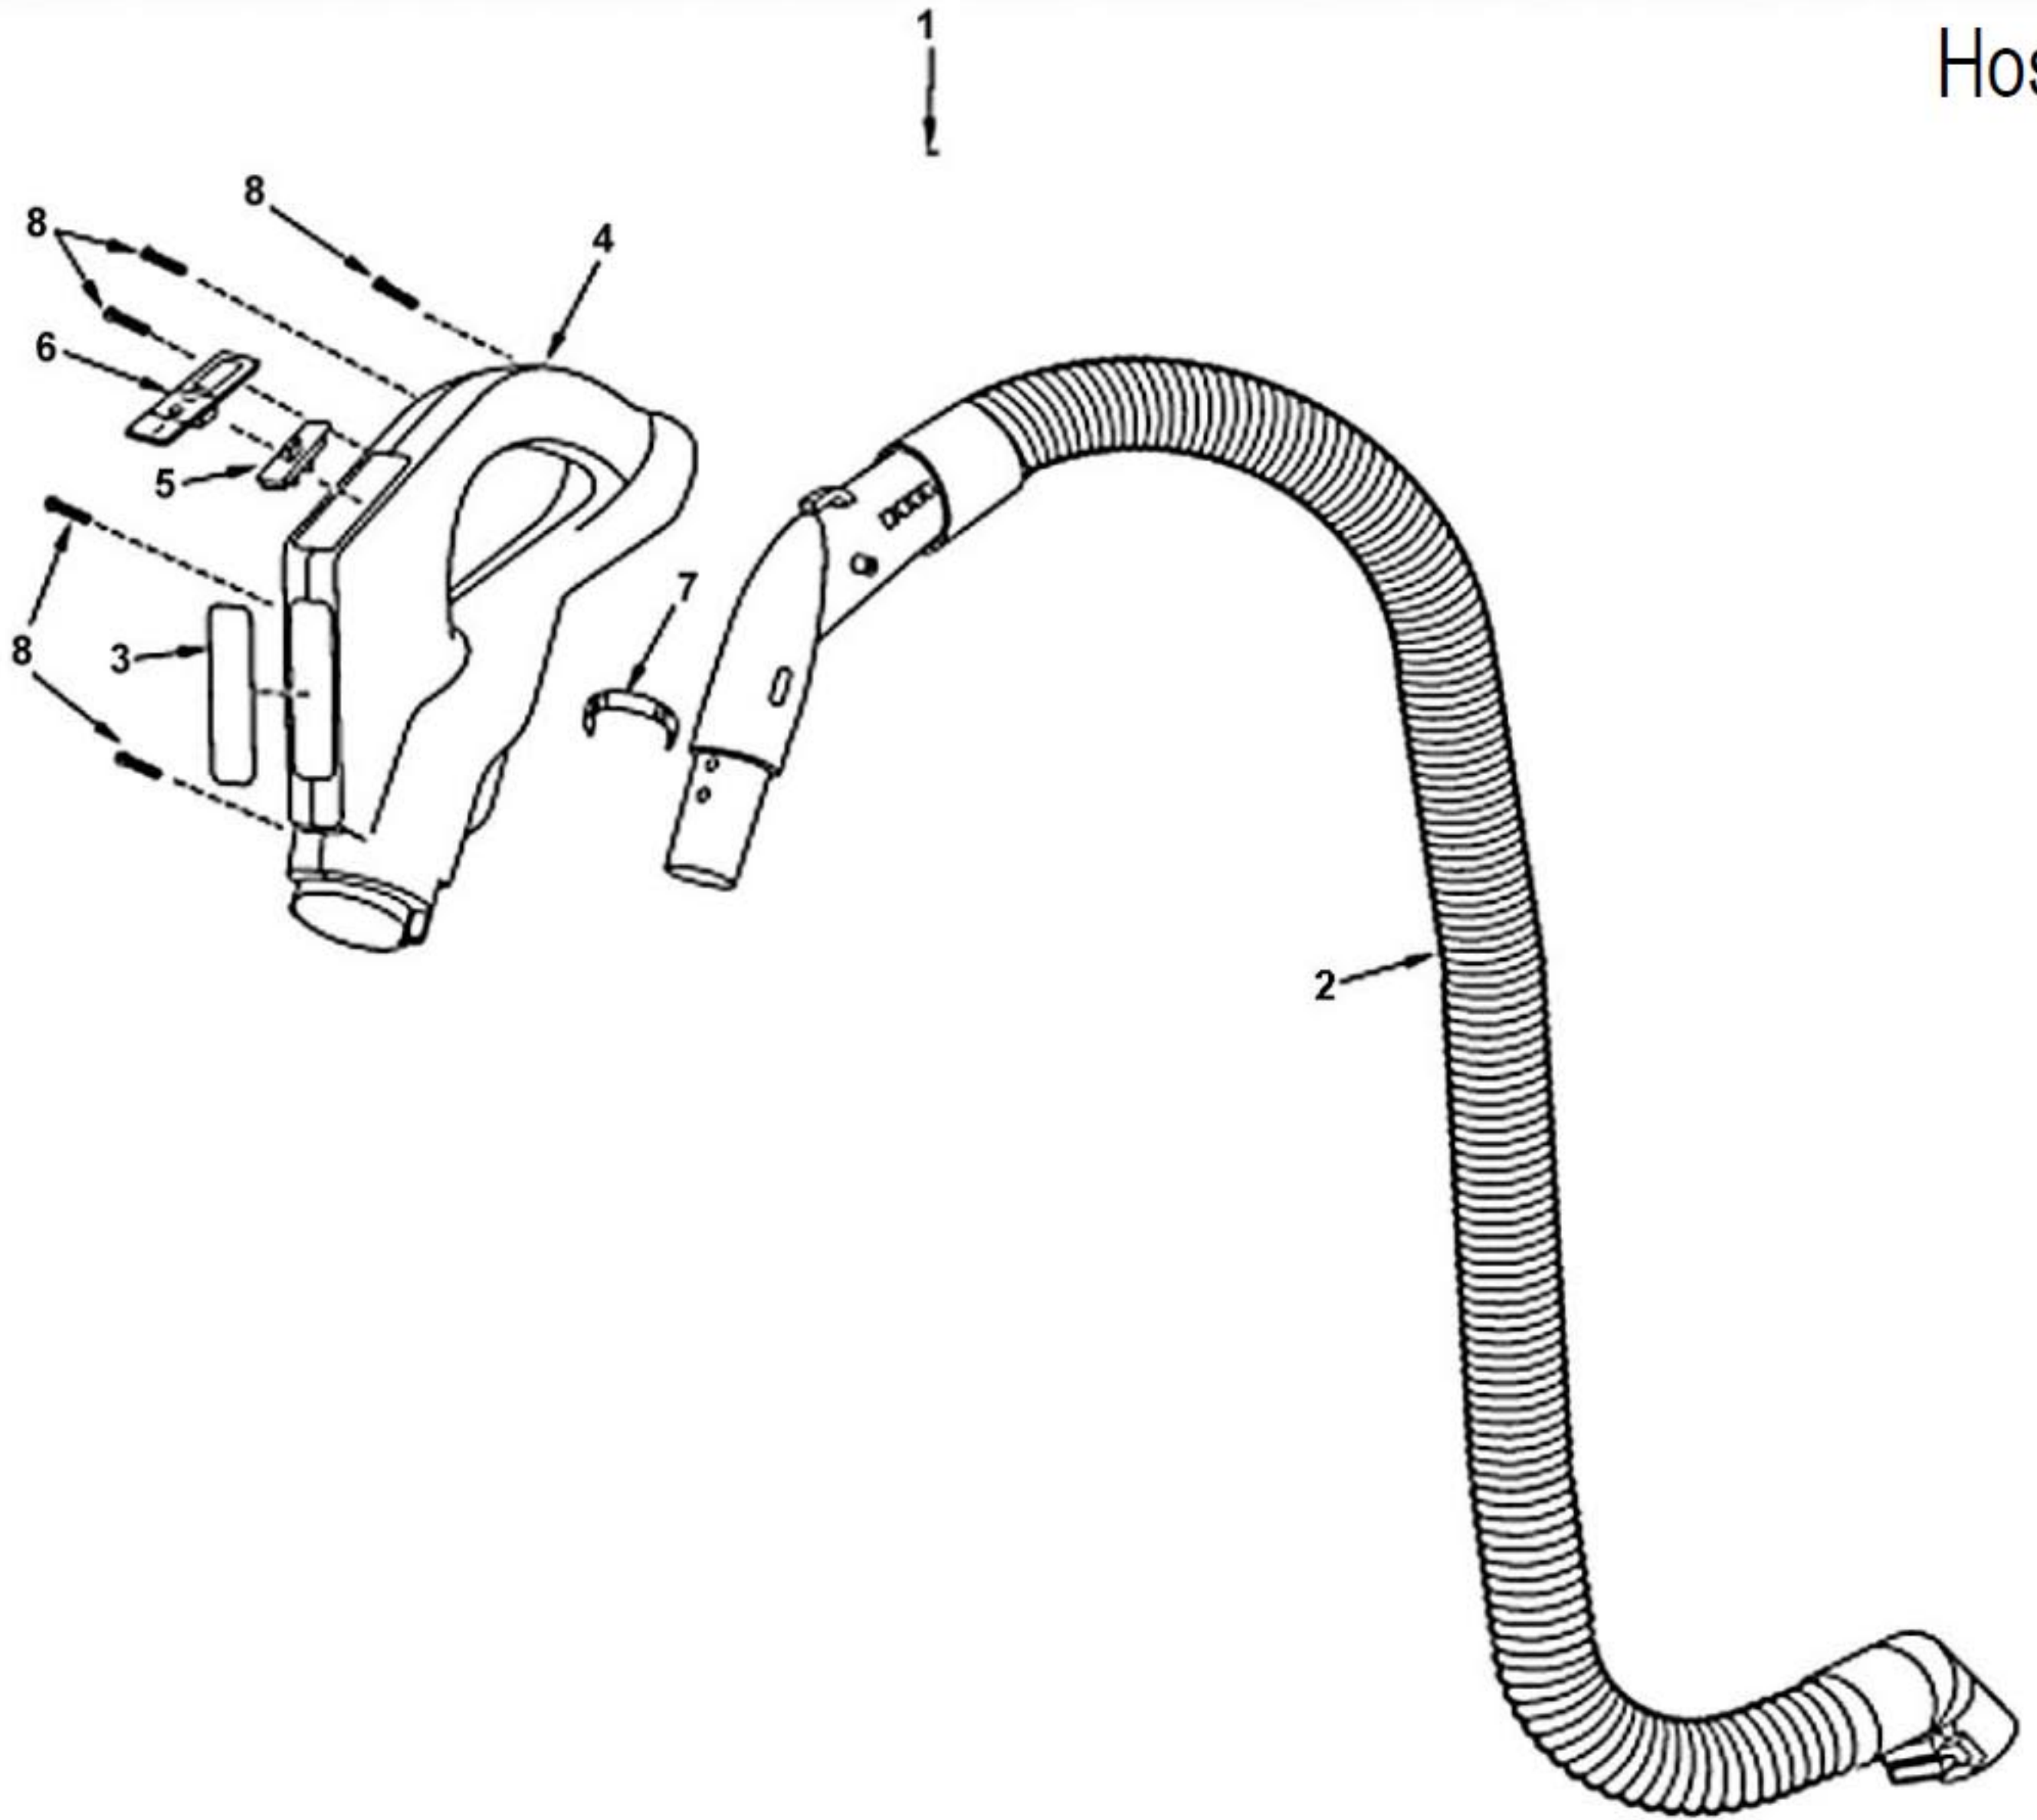

Models: MC-V9644

Body

Models: MC-V9644

Body

| Index | Part No. | Description |
|-------|----------|----------------------------|
| 1 | P-11257 | Canopy Cover |
| 2 | P-11128 | Brake Pedal |
| 3 | P-111398 | Spring, Cord Button |
| 4 | P-11127 | Final Filter |
| 5 | P-11158 | Motor Shield |
| 6 | P-11129 | Cord Cover |
| 7 | P-000303 | Electrostatic Filter |
| 8 | P-11131 | Relay |
| 9 | P-4104 | Screw |
| 10 | P-11132 | Motor Assembly |
| 11 | P-11133 | Motor Seal Assembly |
| 12 | P-11134 | Lead Wire |
| 13 | P-11135 | Lead Wire |
| 14 | P-8182 | Motor Brush |
| 15 | P-11136 | Motor |
| 16 | P-11137 | Screw |
| 17 | P-000272 | Screw |
| 18 | P-11159 | Cord Reel |
| 19 | P-111399 | Handle Grip |
| 20 | P-11160 | Wheel, Rear |
| 21 | P-11139 | Lower Body |
| 22 | P-00026 | Filter Frame |
| 23 | P-11258 | Bumper, Molded |
| 24 | P-11141 | Wiring Harness |
| 25 | P-00021 | Pin, Caster Retainer |
| 26 | P-11142 | Wheel, Caster |
| 27 | P-11143 | Caster, Roller Unit |
| 28 | P-11144 | Bulkhead |
| 29 | P-11259 | Dust Box Unit |
| 30 | | Tool Storage Unit |
| 31 | P-11147 | Hood Latch |
| 32 | P-11148 | Crevice Tool |
| 33 | P-11149 | Dusting Brush |
| 34 | P-11150 | Floor Brush |
| 35 | P-11151 | Fabric Brush |
| 36 | P-11260 | Dust Bag |
| 37 | P-11262 | Bag Mount |
| 38 | P-00101 | Gasket, Port |
| 39 | P-00102 | Spring, Bag Mount |
| 40 | P-11152 | Strike Insert |
| 41 | P-11261 | Indicator Packing |
| 42 | P-11154 | Performance Indicator Unit |
| 43 | P-6363 | Bracket |
| 44 | P-4104 | Screw |

Models: MC-V9644

Hose

| Index | Part No. | Description |
|-------|----------|------------------|
| 1 | P-11263 | Hose Assembly |
| 2 | P-11264 | Hose Unit |
| 3 | P-11122 | Ornamental Plate |
| 4 | P-11123 | Handle Unit |
| 5 | P-11265 | Switch |
| 6 | P-11125 | Switch Button |
| 7 | P-11126 | Suction Control |
| 8 | P-10691 | Screw |