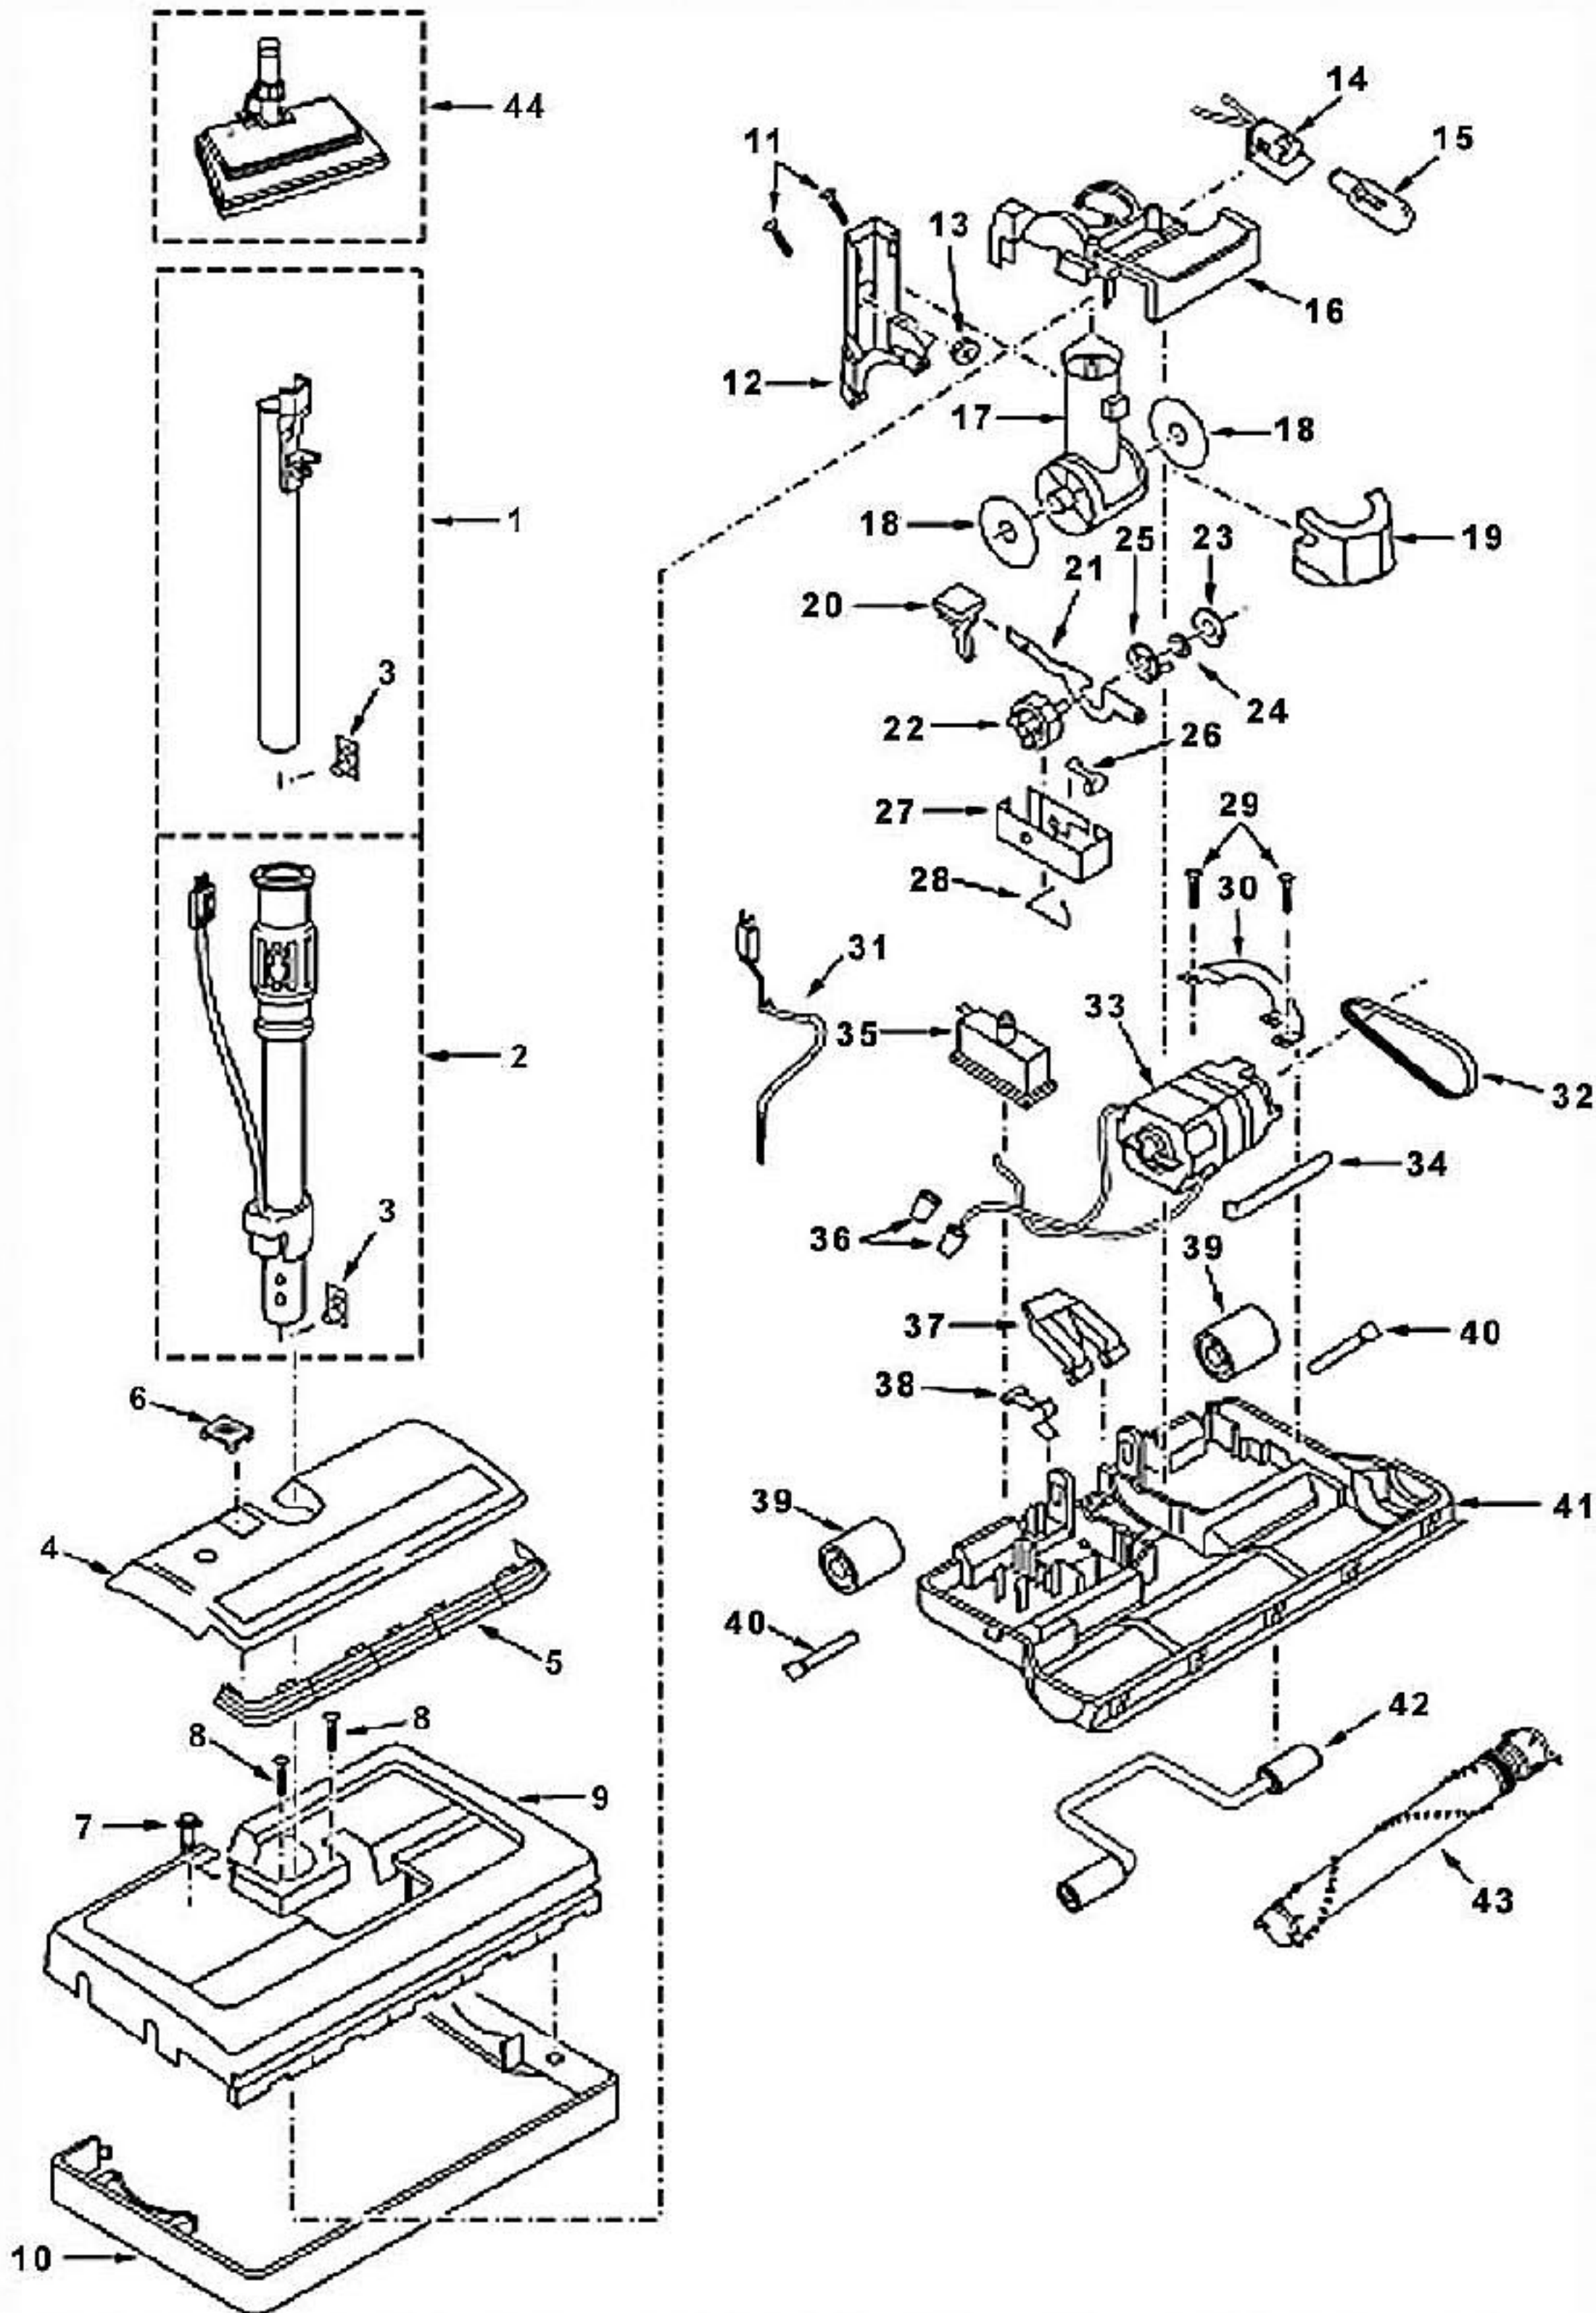

Power Nozzle

Models: MC-V9644

Power Nozzle

| Index | Part No. | Description |
|-------|----------|----------------------------------|
| 1 | P-11251 | Wand Assembly, Upper |
| 2 | P-11094 | Wand Assembly, Lower |
| 3 | P-000372 | Lock, Spring Wand |
| 4 | P-11252 | Power Head Cover |
| 5 | P-00126 | Lens, Light Cover |
| 6 | P-00124 | Lens, Height Adjustment |
| 7 | P-11098 | Extension, Button |
| 8 | P-00036 | Screw, Nozzle Cover |
| 9 | P-11253 | Nozzle Cover |
| 10 | P-11099 | Furniture Guard |
| 11 | P-11100 | Screw, Wand Release Button Cover |
| 12 | P-11101 | Rear Cover, Wand Release Button |
| 13 | P-11102 | Wand Release Button |
| 14 | P-11103 | Bulb Socket |
| 15 | P-7550 | Bulb, Headlight |
| 16 | P-11222 | Swivel Cap |
| 17 | P-11105 | Swivel |
| 18 | P-00128 | Swivel Seal |
| 19 | P-11106 | Front Cover |
| 20 | P-11107 | Pad, Foot Pedal |
| 21 | P-00129 | Lever, Indicator |
| 22 | P-111397 | Cam, Indicator |
| 23 | P-00130 | Washer, Thrust |
| 24 | P-00131 | Washer |
| 25 | P-00132 | Catch, Indexing |
| 26 | P-00078 | Ratchet, Catch |
| 27 | P-00133 | Indicator Block |
| 28 | P-00134 | Spring, Assist |
| 29 | P-00342 | Screw, Motor Bridge |
| 30 | P-00135 | Bridge, Motor |
| 31 | P-11108 | Lead Wire "A" Unit |
| 32 | P-11254 | Belt (Type CB-6) |
| 33 | P-11223 | Motor, Nozzle |
| 34 | P-00137 | Spring, Motor Adjust |
| 35 | P-000623 | Wire Connector |
| 36 | P-00067 | Overload Protector |
| 37 | P-11110 | Release, Handle |
| 38 | P-11112 | Lifter |
| 39 | P-00138 | Roller, Rear |
| 40 | P-00138 | Axle, Rear |
| 41 | P-11255 | Base |
| 42 | P-00139 | Axle Assembly, Front |
| 43 | P-11225 | Agitator Assembly |
| 44 | P-11256 | Power Nozzle Assembly |