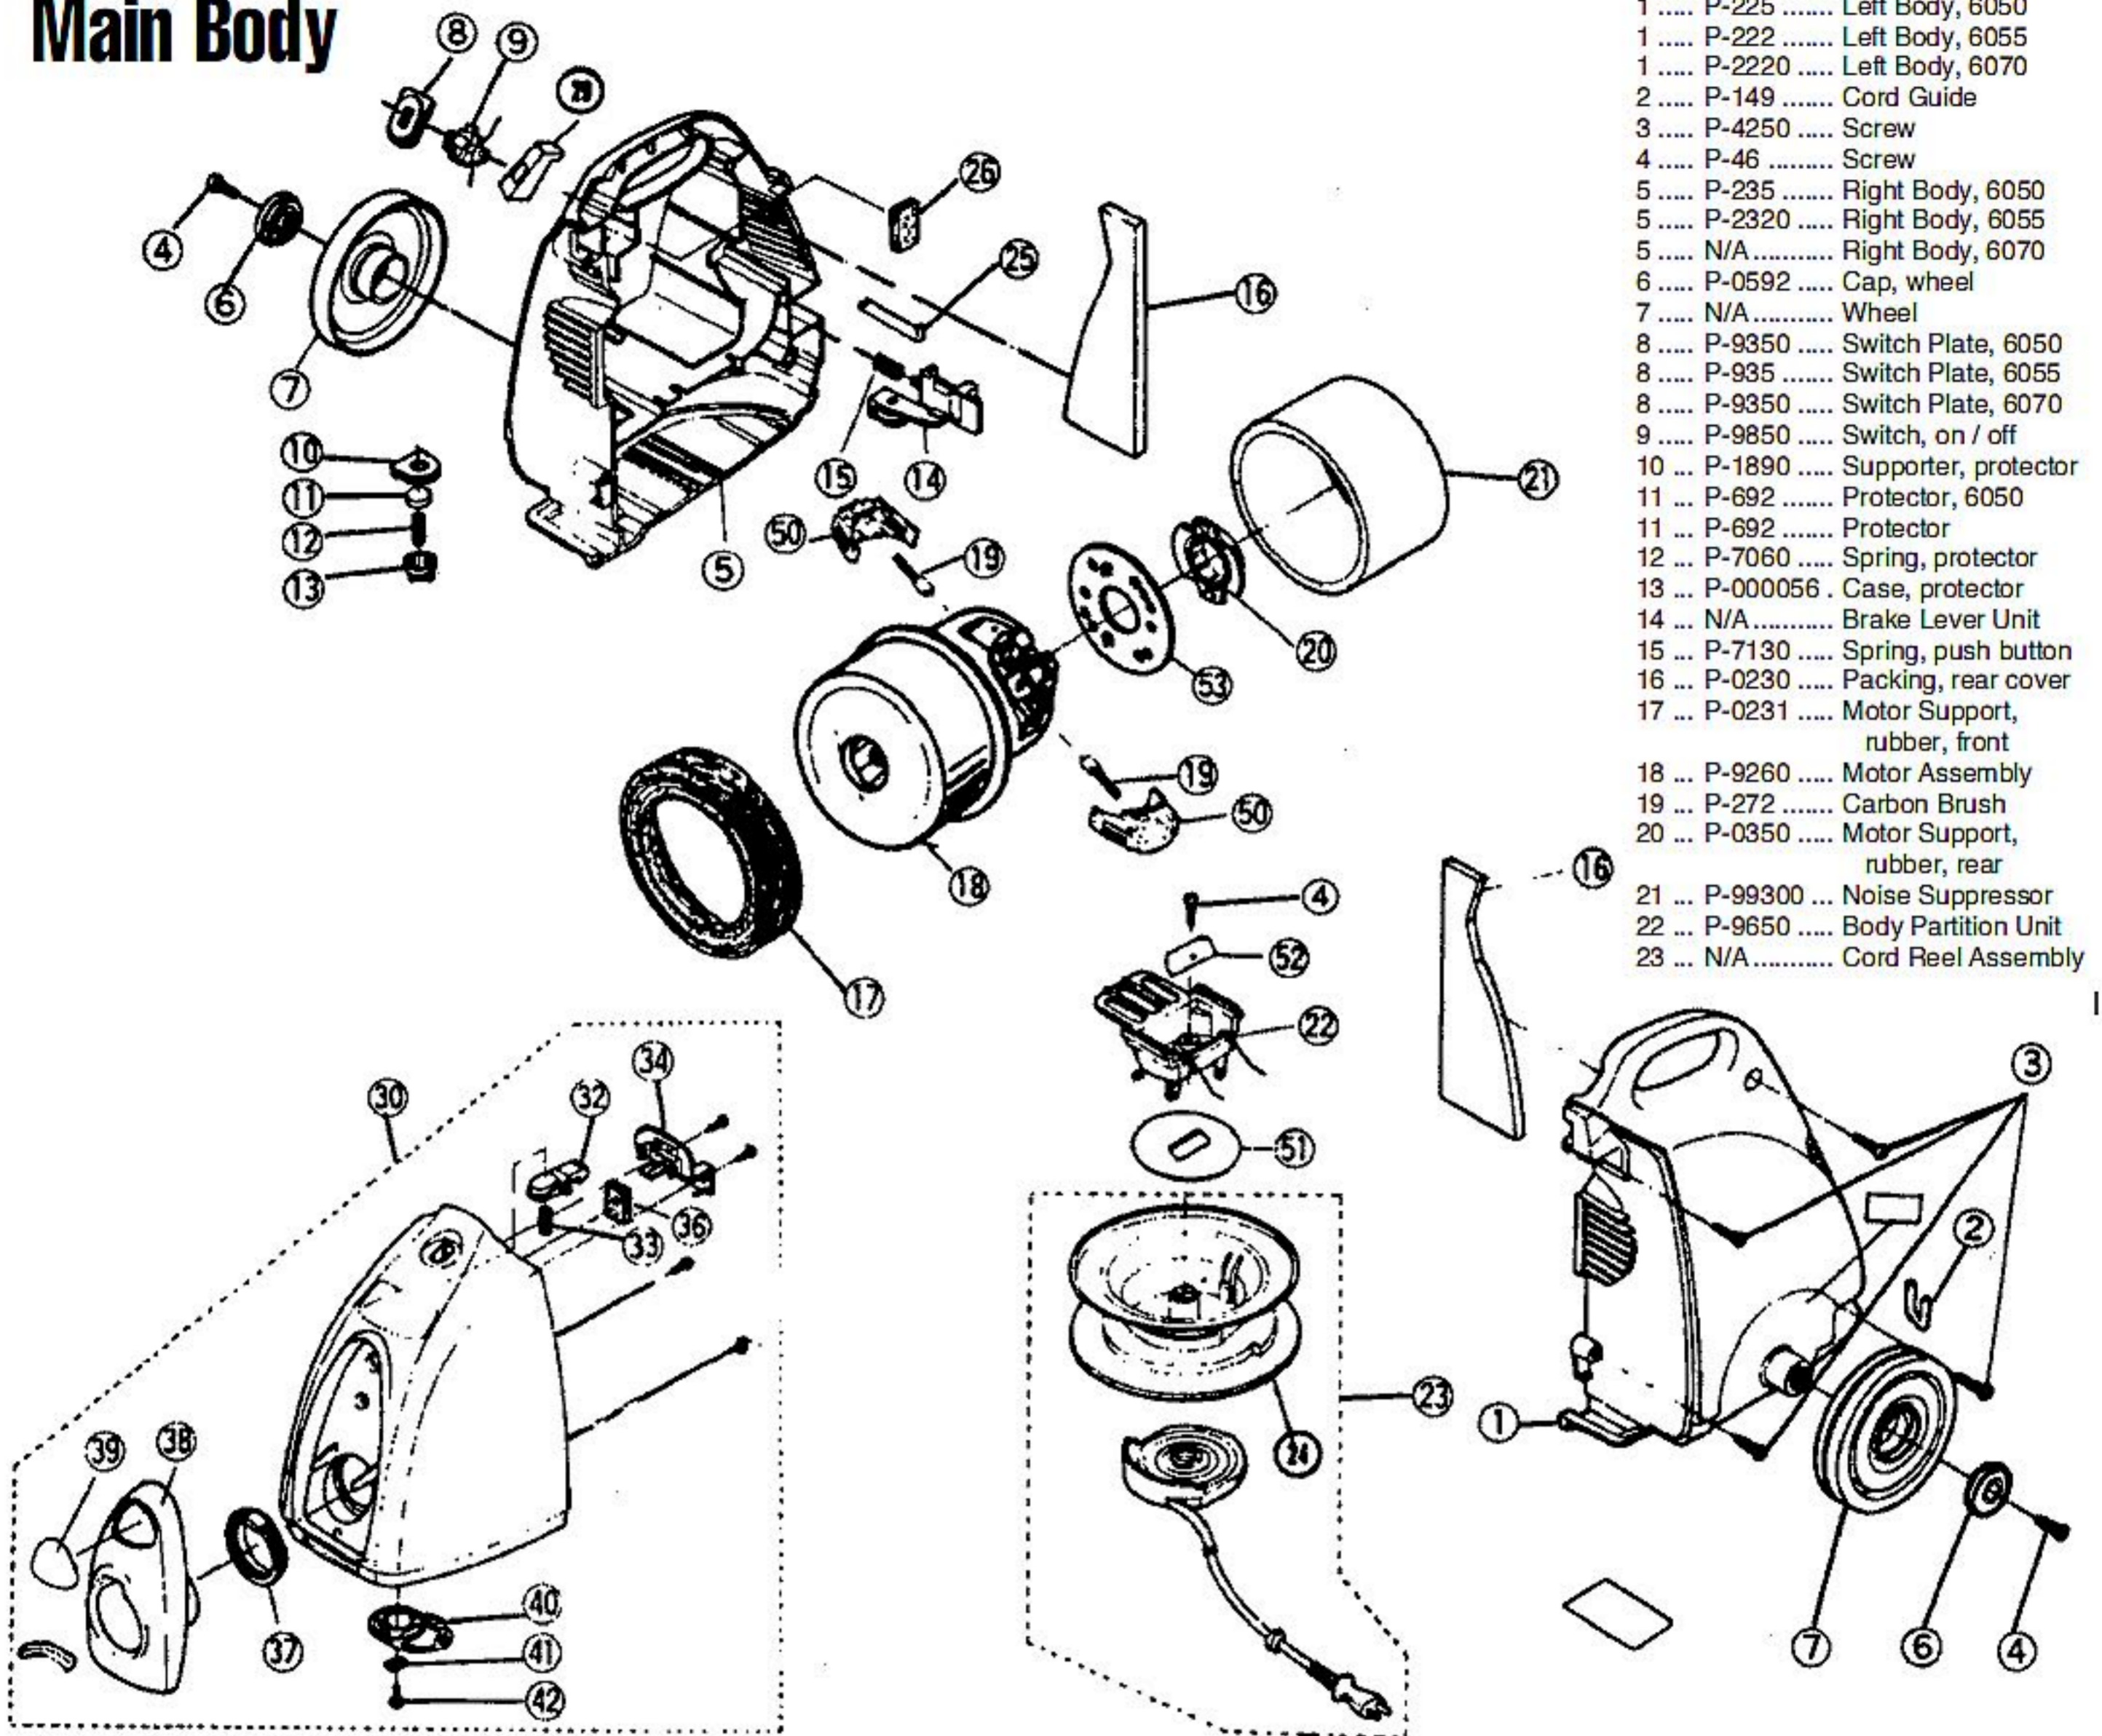

Models: MC-6050, MC-6055, MC-6070

Main Body

- 1 P-225 Left Body, 6050
- 1 P-222 Left Body, 6055
- 1 P-2220 Left Body, 6070
- 2 P-149 Cord Guide
- 3 P-4250 Screw
- 4 P-46 Screw
- 5 P-235 Right Body, 6050
- 5 P-2320 Right Body, 6055
- 5 N/A Right Body, 6070
- 6 P-0592 Cap, wheel
- 7 N/A Wheel
- 8 P-9350 Switch Plate, 6050
- 8 P-935 Switch Plate, 6055
- 8 P-9350 Switch Plate, 6070
- 9 P-9850 Switch, on / off
- 10 ... P-1890 Supporter, protector
- 11 ... P-692 Protector, 6050
- 11 ... P-692 Protector
- 12 ... P-7060 Spring, protector
- 13 ... P-000056 . Case, protector
- 14 ... N/A Brake Lever Unit
- 15 ... P-7130 Spring, push button
- 16 ... P-0230 Packing, rear cover
- 17 ... P-0231 Motor Support, rubber, front
- 18 ... P-9260 Motor Assembly
- 19 ... P-272 Carbon Brush
- 20 ... P-0350 Motor Support, rubber, rear
- 21 ... P-99300 ... Noise Suppressor
- 22 ... P-9650 Body Partition Unit
- 23 ... N/A Cord Reel Assembly

- 24 ... N/A Cord Reel, 6055,6070
- 25 ... P-5830 Plate Mounting Brake
- 26 ... P-7300 Packing, dust container
- 28 ... SS-71B Wire Nuts, 100 pack (R)
- 29 ... P-0351 Cover, switch
- 30 ... N/A Dust Container Assembly, 6050
- 30 ... P-8820 Dust Container Assembly, 6055
- 30 ... P-8821 Dust Container Assembly, 6070
- 32 ... N/A Release Button
- 33 ... N/A Support Spring, release button
- 34 ... P-7750 Plate Mounting Terminal, 6050,6070
- 34 ... P-775 Plate Mounting Terminal, 6055
- 36 ... P-6430 Packing, suction inlet
- 37 ... N/A Valve Grommet
- 38 ... N/A Front Cover

- 39 ... P-0850 Front Mark, 6050
- 39 ... P-0821 Front Mark, 6055
- 39 ... P-0820 Front Mark, 6070
- 40 ... P-956 Caster Unit
- 42 ... P-46 Screw, caster
- 43 ... N/A Prefilter
- 44 ... N/A Filter Unit
- 45 ... P-4130 Cover, filter
- 46 ... P-4830 Slider
- 47 ... N/A Packing, filter case
- 50 ... N/A Cap, carbon brush
- 51 ... P-2350 Insulation Plate
- 52 ... P-3950 Insulation Plate, small
- 53 ... P-6370 Motor Cover