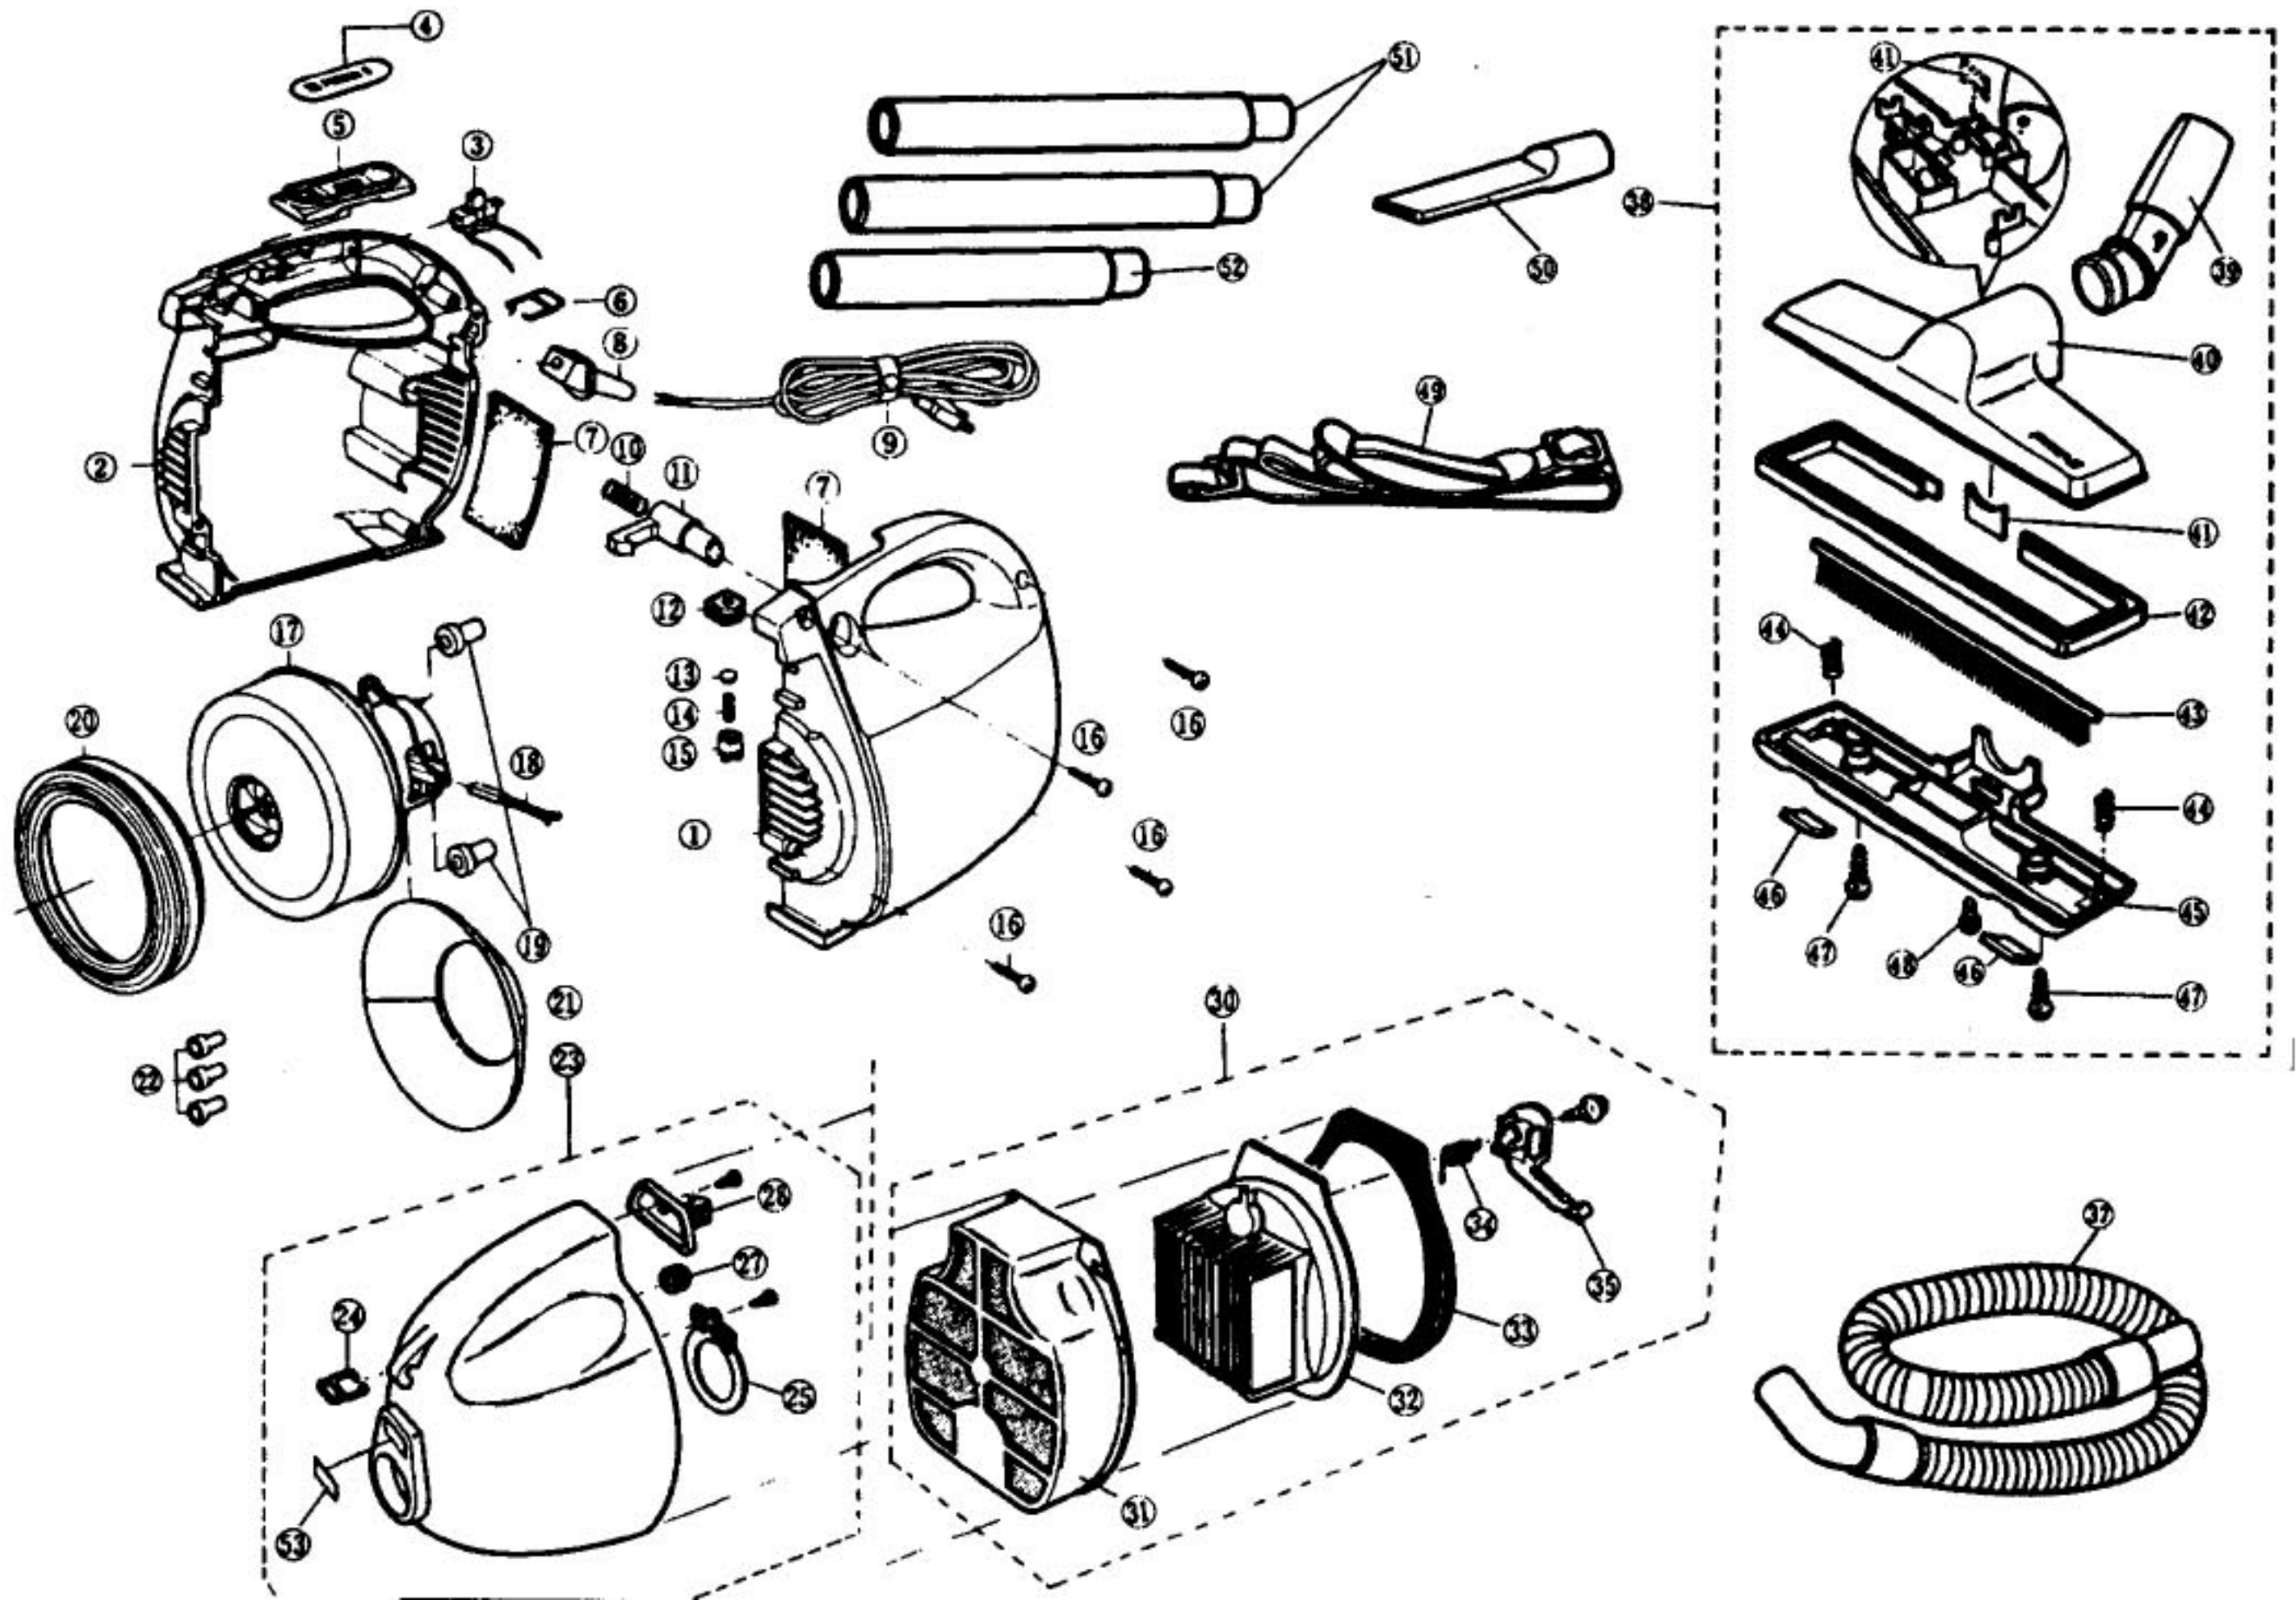

Models: MC-104H

Main Unit and Attachments

- | | | |
|---|---|---|
| 1 P-13100 Body, left | 18 P-13115 Carbon Brush Set | 39 P-13135 Connector, floor nozzle |
| 2 P-13101 Body, right | 19 P-13116 Motor Supporter, rear | 40 P-13136 Upper Body, floor nozzle |
| 3 P-13102 Switch, on / off | 20 P-24 Motor Supporter, front | 41 P-13137 Nozzle Plate |
| 4 P-13103 Switch Plate | 21 P-13118 Noise Suppressor | 42 P-13138 Furniture Guard |
| 5 P-13104 Cover, switch | 23 P-13119 Dust Container Assembly | 43 P-13139 Brush, floor nozzle |
| 6 P-13105 Shoulder Strap Clip, rear | 24 P-13120 Shoulder Strap Clip, front | 44 P-13140 Spring |
| 7 P-13106 Filter, rear | 25 P-13121 Valve Grommet | 45 P-13141 Lower Body, floor nozzle |
| 8 P-13107 Bushing | 27 P-13123 Packing, front panel | 46 P-062 Nozzle Felt |
| 9 MP-225 Cord, white, 20 ft (R) | 28 P-13124 Buckle Plate | 47 P-13143 Screw, lower body |
| 10 P-13108 Spring, buckle | 30 P-13126 Filter Assembly | 48 P-13144 Screw, lower body |
| 11 P-13109 Buckle | 31 P-13127 Prefilter | 49 P-13145 Shoulder Strap |
| 12 P-182 Protector Support | 32 P-13128 Filter | 50 P-13146 Crevice Tool |
| 13 P-692 Protector | 33 P-13129 Packing, filter case | 51 P-4020 Extension Wand |
| 14 P-13112 Spring, protector | 34 P-13130 Spring | 52 P-13148 Extension Wand, short |
| 15 P-6820 Protector Case | 35 P-13131 Slider | |
| 16 P-416 Screw, 10 pack | 37 N/A Hose | |
| 17 N/A Motor Assembly | 38 N/A Floor Nozzle Assembly | |