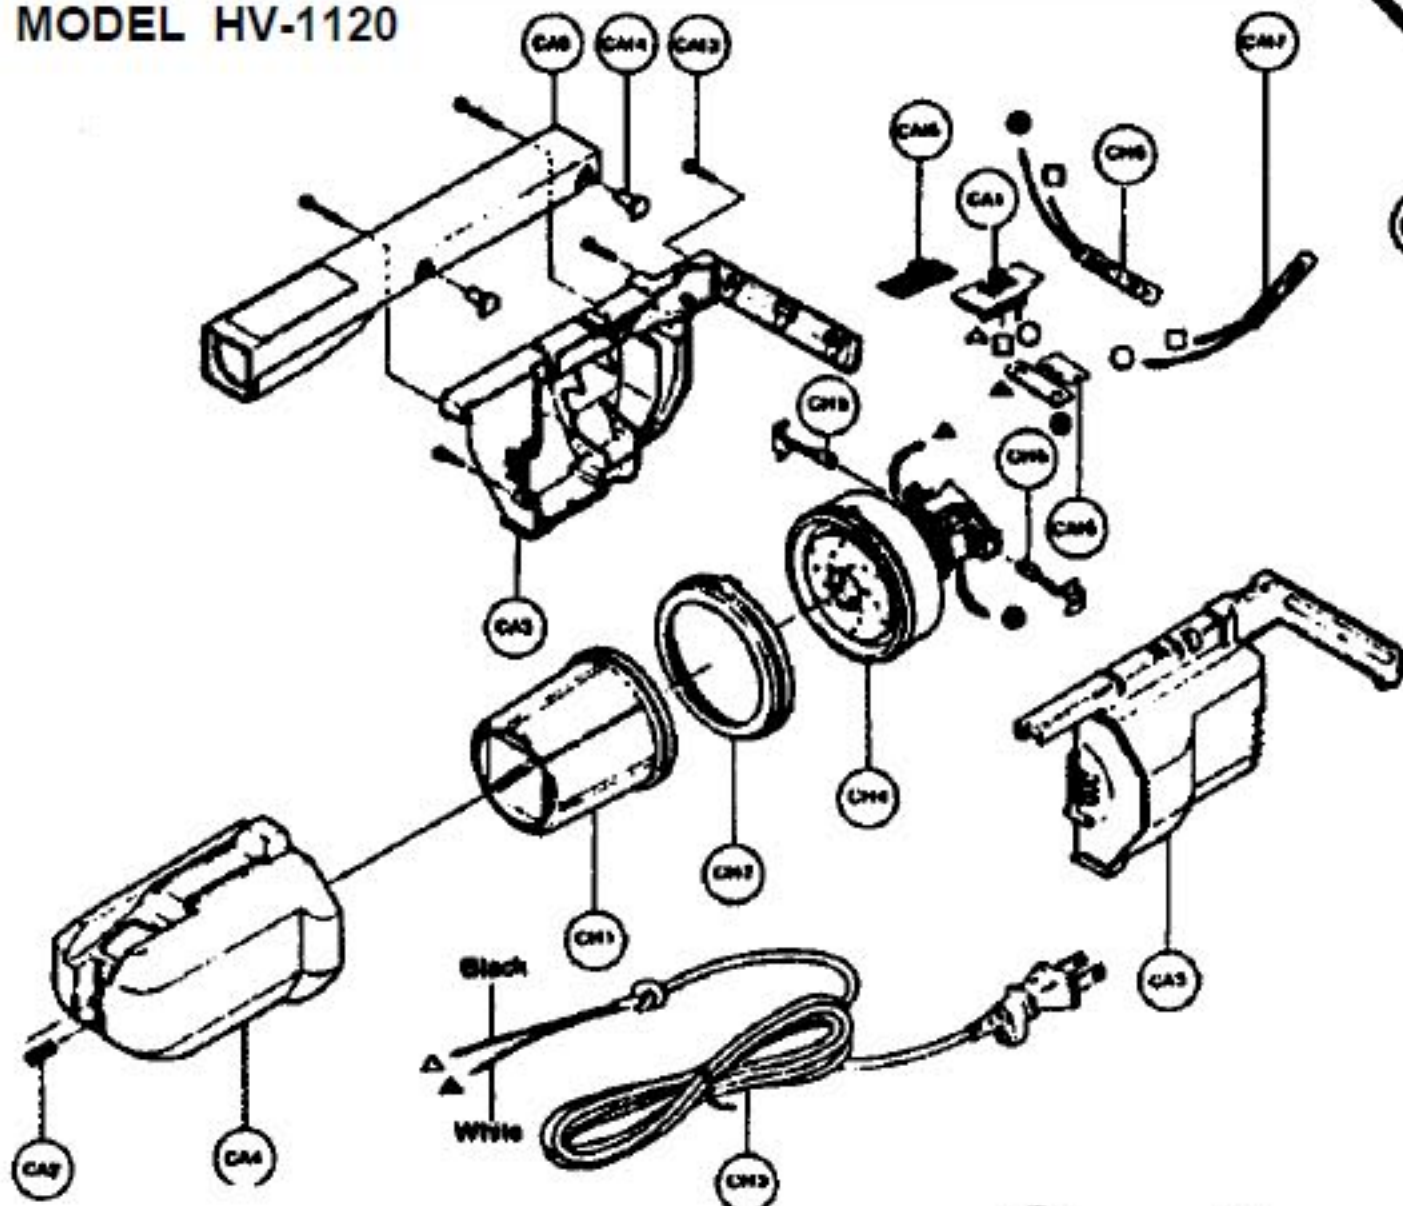

Models: HV-1100, HV-1120, HV-1700, HV-1800

Panasonic Broom Vacs

MODEL HV-1100

- CH1 N/A Filter
- CH2 P-129101 ... Vibration Absorber
- CH3 MP-225 Cord, white, 20 ft (R)
- CH4 N/A Motor Assembly, complete
- CH5 P-124880 ... Carbon Brush, 2 used
- CH6 P-12552 Fuse, 2.0 amp, 125 volt
- CA1 P-12551 Switch, on / off
- CA2 P-12566 Spring, latch hook
- CA3 P-112900 ... Main Body, black, both halves
- CA4 P-107900 ... Dust Compartment, black
- CA5 P-113900 ... Latch Hook, black
- CA6 N/A Extension Wand A
- CA7 P-105900 ... Extension Wand B
- CA8 P-106880 ... Floor Nozzle, black
P-141900 ... Upholstery Brush
P-103880 ... Crevice Tool, black
- CA11 ... P-122112 ... Motor Terminal, w/ capacitor
- CA12 ... N/A Screw, main body

MODEL HV-1120

- CH1 P-12573 Filter
- CH2 P-129101 Vibration Absorber
- CH3 MP-225 Cord, white, 20 ft (R)
- CH4 P-010110 Motor Assembly, complete
- CH5 P-124880 Carbon Brush
- CH6 P-141112 Fuse, 2.0 amp, 125 volt
- CA1 P-003112 Switch
- CA2 P-114101 Spring, latch hook
- CA3 P-112112 Main Body, brown, both halves
- CA4 P-107112 Dust Compartment, brown
- CA5 P-116112 Latch Hook, brown
- CA6 P-104112 Extension Wand A, white
- CA7 P-105112 Extension Wand B, white
- CA8 P-113112 Body Arm, white
- CA9 P-106112 Floor Nozzle, white
P-102112 Dusting Brush, white
P-103112 Crevice Tool, white
- CA13 ... N/A Screw
- CA14 ... P-115112 Body Arm Boss
- CA15 ... P-007112 Switch Cover
- CA16 ... P-122112 Capacitor, complete
- CA17 ... P-36 Diode