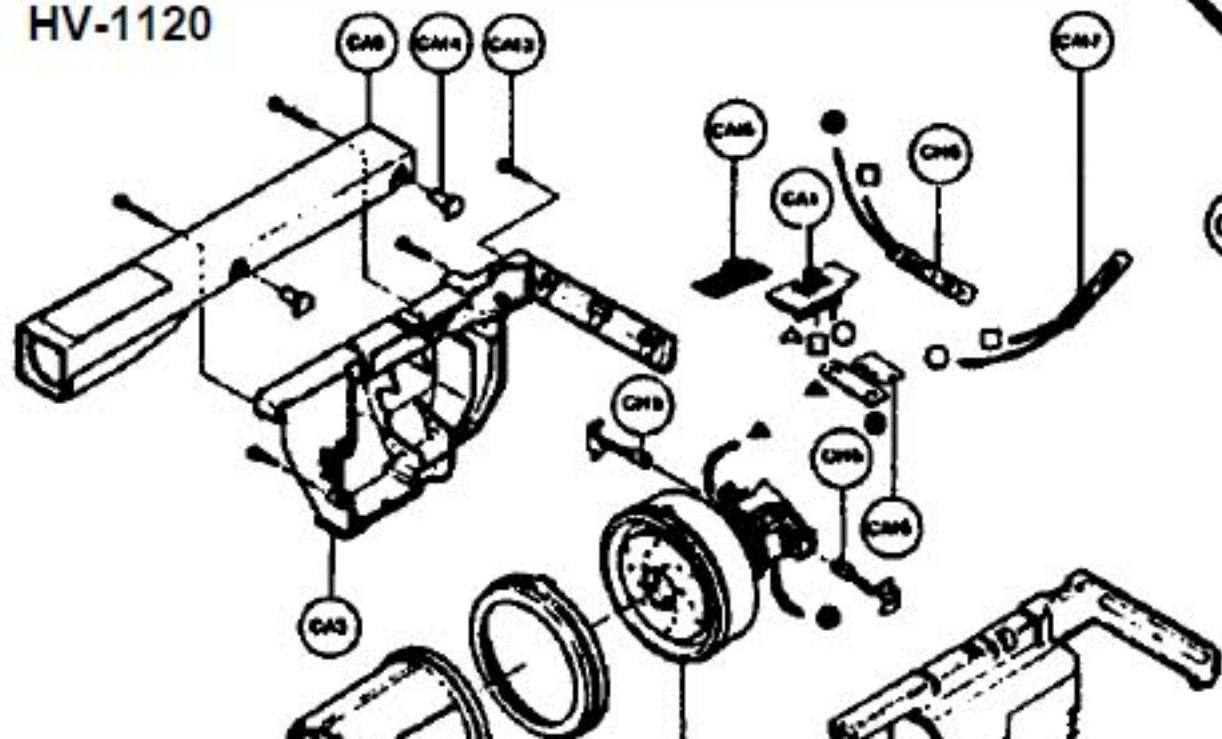

MODEL HV-1120