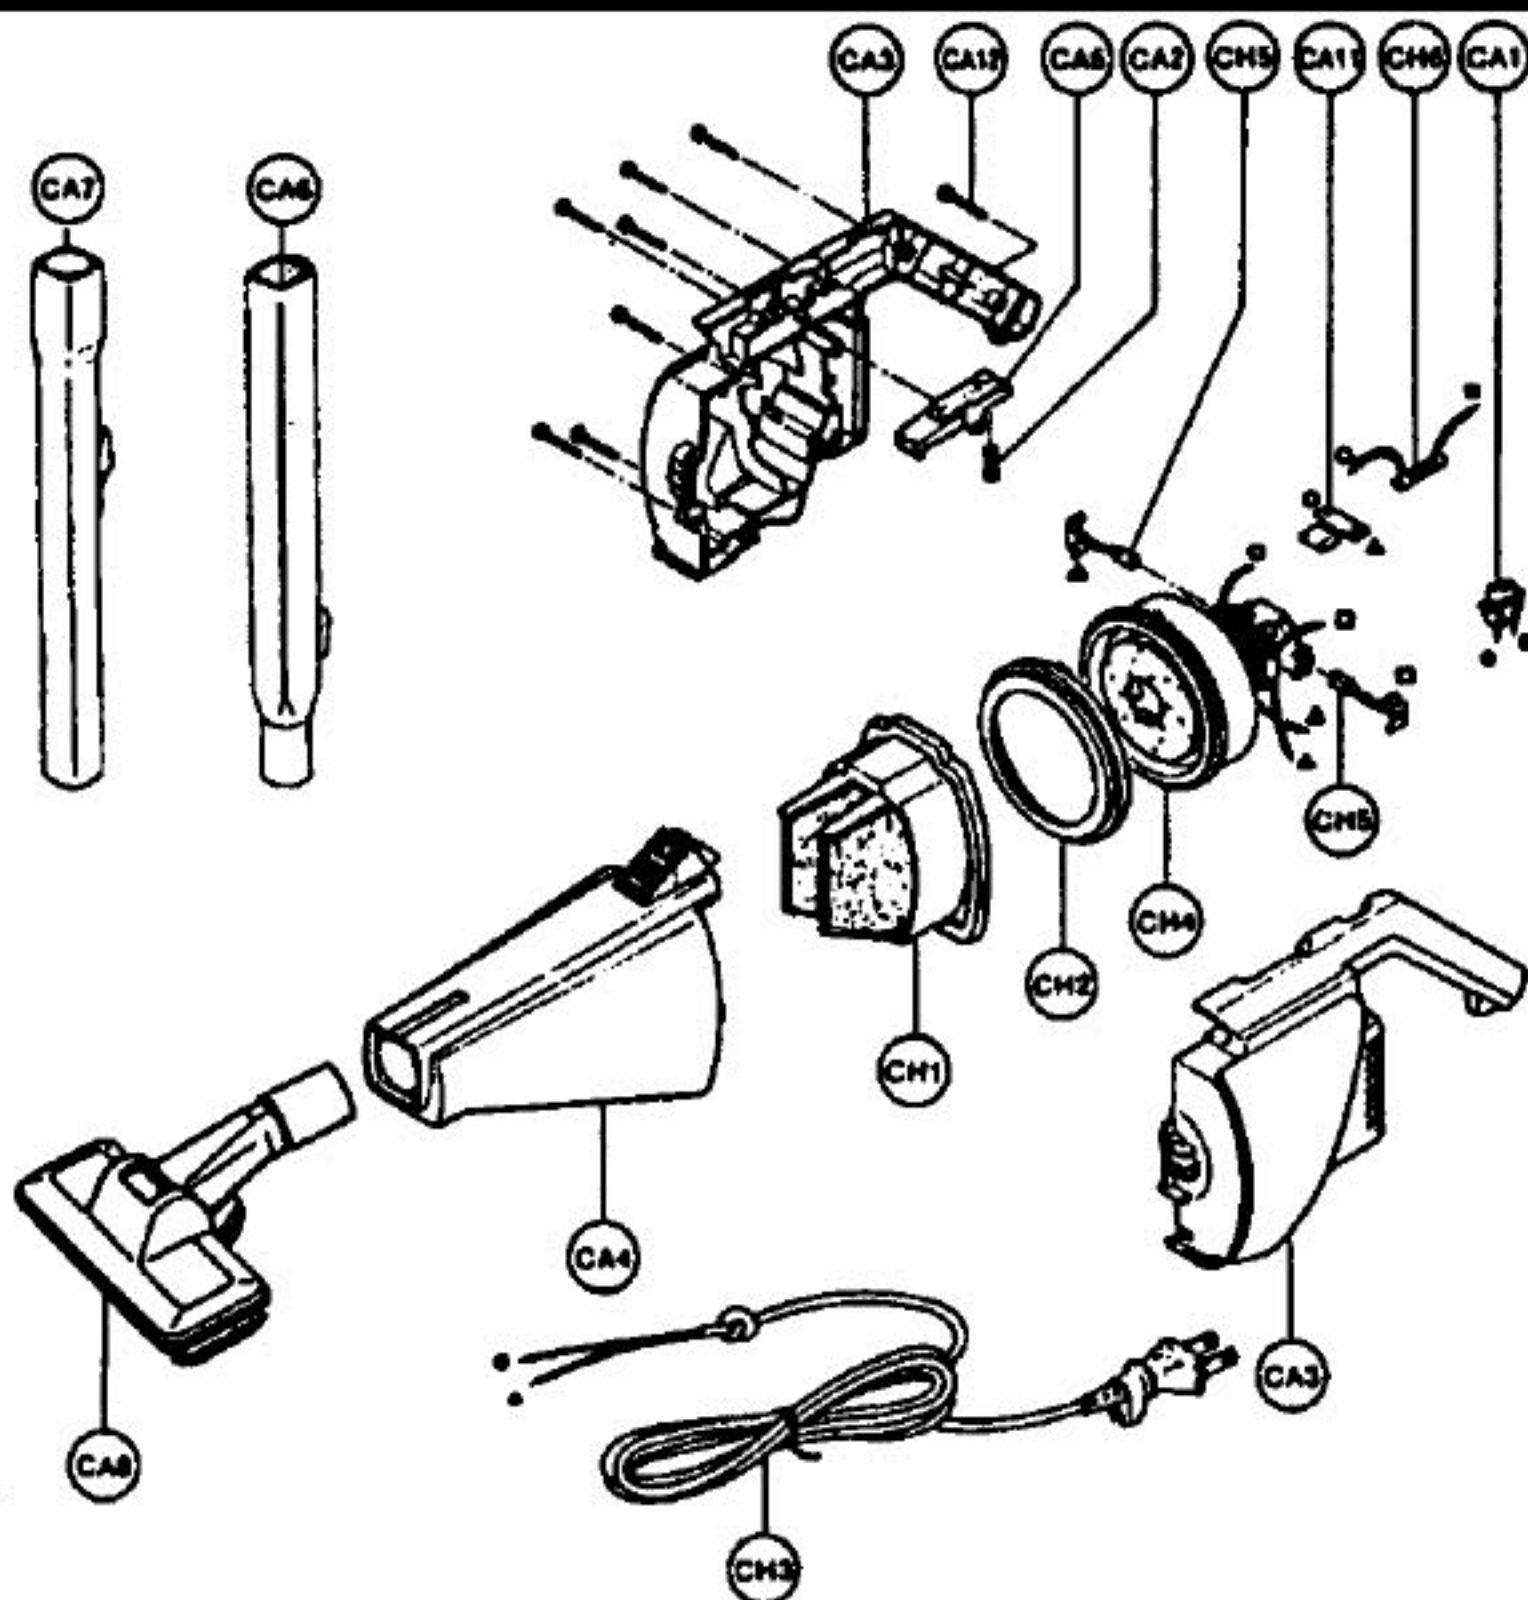

Models: HV-1100, HV-1120, HV-1700, HV-1800

Panasonic Broom Vacs

MODEL HV-1100

- CH1 N/A Filter
- CH2 P-129101 ... Vibration Absorber
- CH3 MP-225 Cord, white, 20 ft (R)
- CH4 N/A Motor Assembly, complete
- CH5 P-124880 ... Carbon Brush, 2 used
- CH6 P-12552 Fuse, 2.0 amp, 125 volt
- CA1 P-12551 Switch, on / off
- CA2 P-12566 Spring, latch hook
- CA3 P-112900 ... Main Body, black, both halves
- CA4 P-107900 ... Dust Compartment, black
- CA5 P-113900 ... Latch Hook, black
- CA6 N/A Extension Wand A
- CA7 P-105900 ... Extension Wand B
- CA8 P-106880 ... Floor Nozzle, black
P-141900 ... Upholstery Brush
P-103880 ... Crevice Tool, black
- CA11 ... P-122112 ... Motor Terminal, w/ capacitor
- CA12 ... N/A Screw, main body

MODEL HV-1120

- CH1 P-12573 Filter
- CH2 P-129101 Vibration Absorber
- CH3 MP-225 Cord, white, 20 ft (R)
- CH4 P-010110 Motor Assembly, complete
- CH5 P-124880 Carbon Brush
- CH6 P-141112 Fuse, 2.0 amp, 125 volt
- CA1 P-003112 Switch
- CA2 P-114101 Spring, latch hook
- CA3 P-112112 Main Body, brown, both halves
- CA4 P-107112 Dust Compartment, brown
- CA5 P-116112 Latch Hook, brown
- CA6 P-104112 Extension Wand A, white
- CA7 P-105112 Extension Wand B, white
- CA8 P-113112 Body Arm, white
- CA9 P-106112 Floor Nozzle, white
P-102112 Dusting Brush, white
P-103112 Crevice Tool, white
- CA13 ... N/A Screw
- CA14 ... P-115112 Body Arm Boss
- CA15 ... P-007112 Switch Cover
- CA16 ... P-122112 Capacitor, complete
- CA17 ... P-36 Diode

Panasonic Multi-Purpose Broom Vacs

MODEL HV-1700, HV-1800

- CA1 P-6170 Floor Nozzle, 1700
- CA1 P-6180 Power Nozzle, 1800
- CA2 P-7170 Dust Cmpartment
- CA3 P-5170 Extension Wand
- CA4 P-3170 Handle Grip
- CA5 P-10301 Crevice Tool
- CA6 P-9170 Dust Filter Bag
- CA7 P-13110 Filter