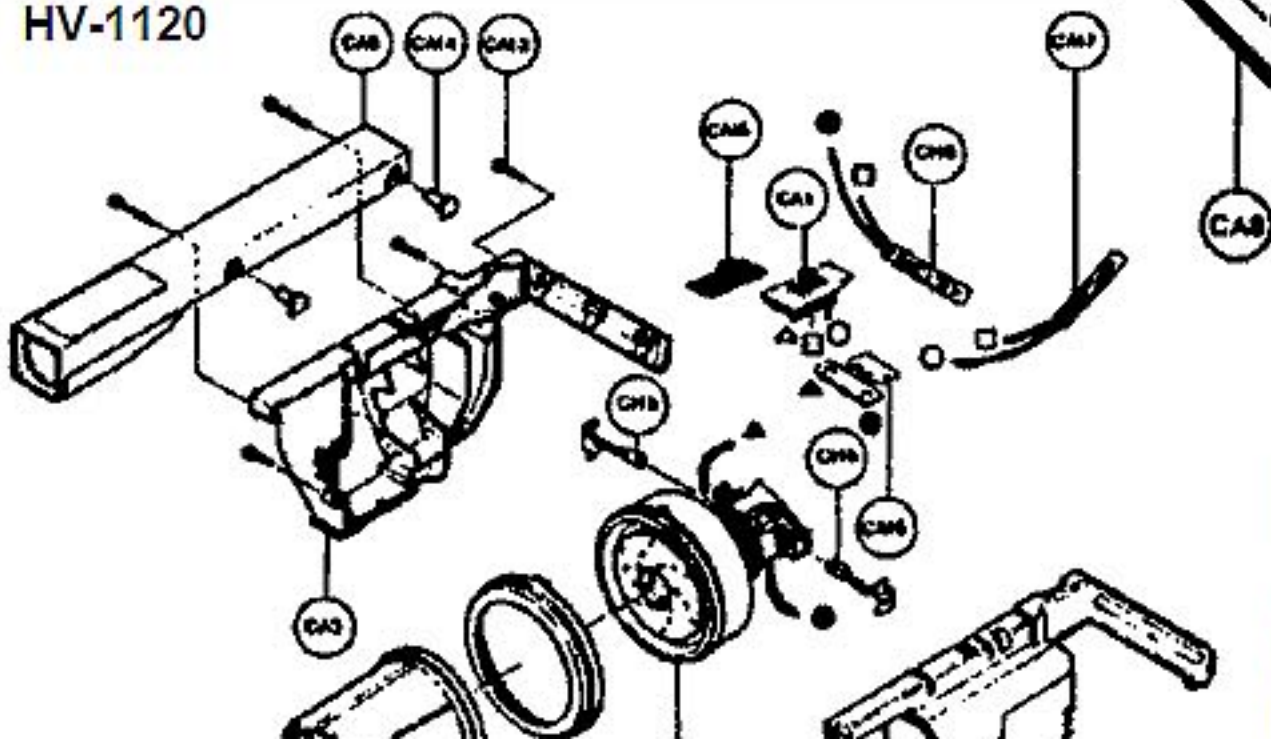

MODEL HV-1120