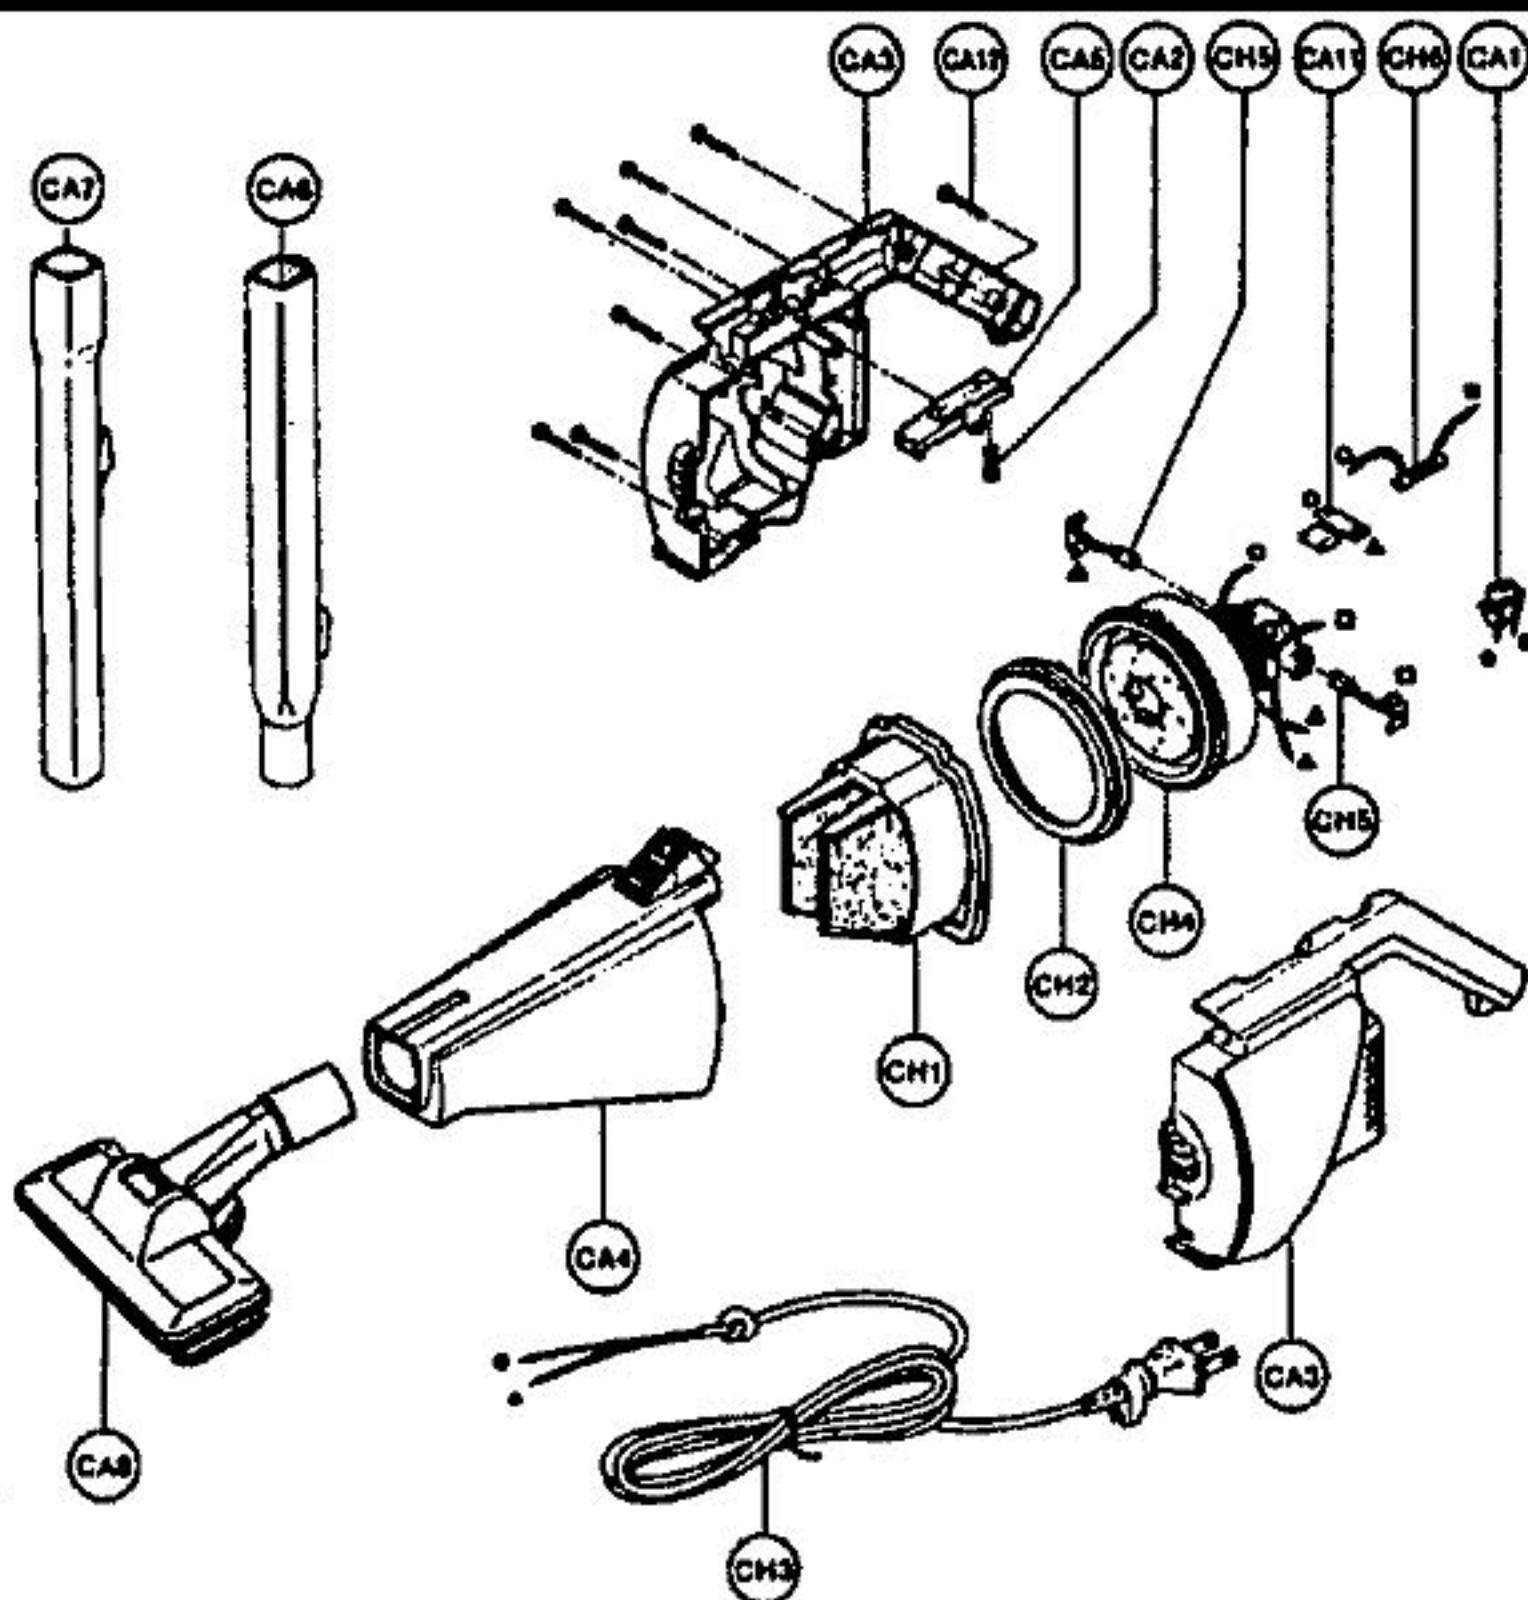

## Panasonic Broom Vacs

### MODEL HV-1100

- CH1 ..... N/A ..... Filter
- CH2 ..... P-129101 ... Vibration Absorber
- CH3 ..... MP-225 ..... Cord, white, 20 ft (R)
- CH4 ..... N/A ..... Motor Assembly, complete
- CH5 ..... P-124880 ... Carbon Brush, 2 used
- CH6 ..... P-12552 ..... Fuse, 2.0 amp, 125 volt
- CA1 ..... P-12551 ..... Switch, on / off
- CA2 ..... P-12566 ..... Spring, latch hook
- CA3 ..... P-112900 ... Main Body, black, both halves
- CA4 ..... P-107900 ... Dust Compartment, black
- CA5 ..... P-113900 ... Latch Hook, black
- CA6 ..... N/A ..... Extension Wand A
- CA7 ..... P-105900 ... Extension Wand B
- CA8 ..... P-106880 ... Floor Nozzle, black  
P-141900 ... Upholstery Brush  
P-103880 ... Crevice Tool, black
- CA11 ... P-122112 ... Motor Terminal, w/ capacitor
- CA12 ... N/A ..... Screw, main body

### MODEL HV-1120

- CH1 ..... P-12573 ..... Filter
- CH2 ..... P-129101 ..... Vibration Absorber
- CH3 ..... MP-225 ..... Cord, white, 20 ft (R)
- CH4 ..... P-010110 ..... Motor Assembly, complete
- CH5 ..... P-124880 ..... Carbon Brush
- CH6 ..... P-141112 ..... Fuse, 2.0 amp, 125 volt
- CA1 ..... P-003112 ..... Switch
- CA2 ..... P-114101 ..... Spring, latch hook
- CA3 ..... P-112112 ..... Main Body, brown, both halves
- CA4 ..... P-107112 ..... Dust Compartment, brown
- CA5 ..... P-116112 ..... Latch Hook, brown
- CA6 ..... P-104112 ..... Extension Wand A, white
- CA7 ..... P-105112 ..... Extension Wand B, white
- CA8 ..... P-113112 ..... Body Arm, white  
P-106112 ..... Floor Nozzle, white  
P-102112 ..... Dusting Brush, white  
P-103112 ..... Crevice Tool, white
- CA13 ... N/A ..... Screw
- CA14 ... P-115112 ..... Body Arm Boss
- CA15 ... P-007112 ..... Switch Cover
- CA16 ... P-122112 ..... Capacitor, complete
- CA17 ... P-36 ..... Diode