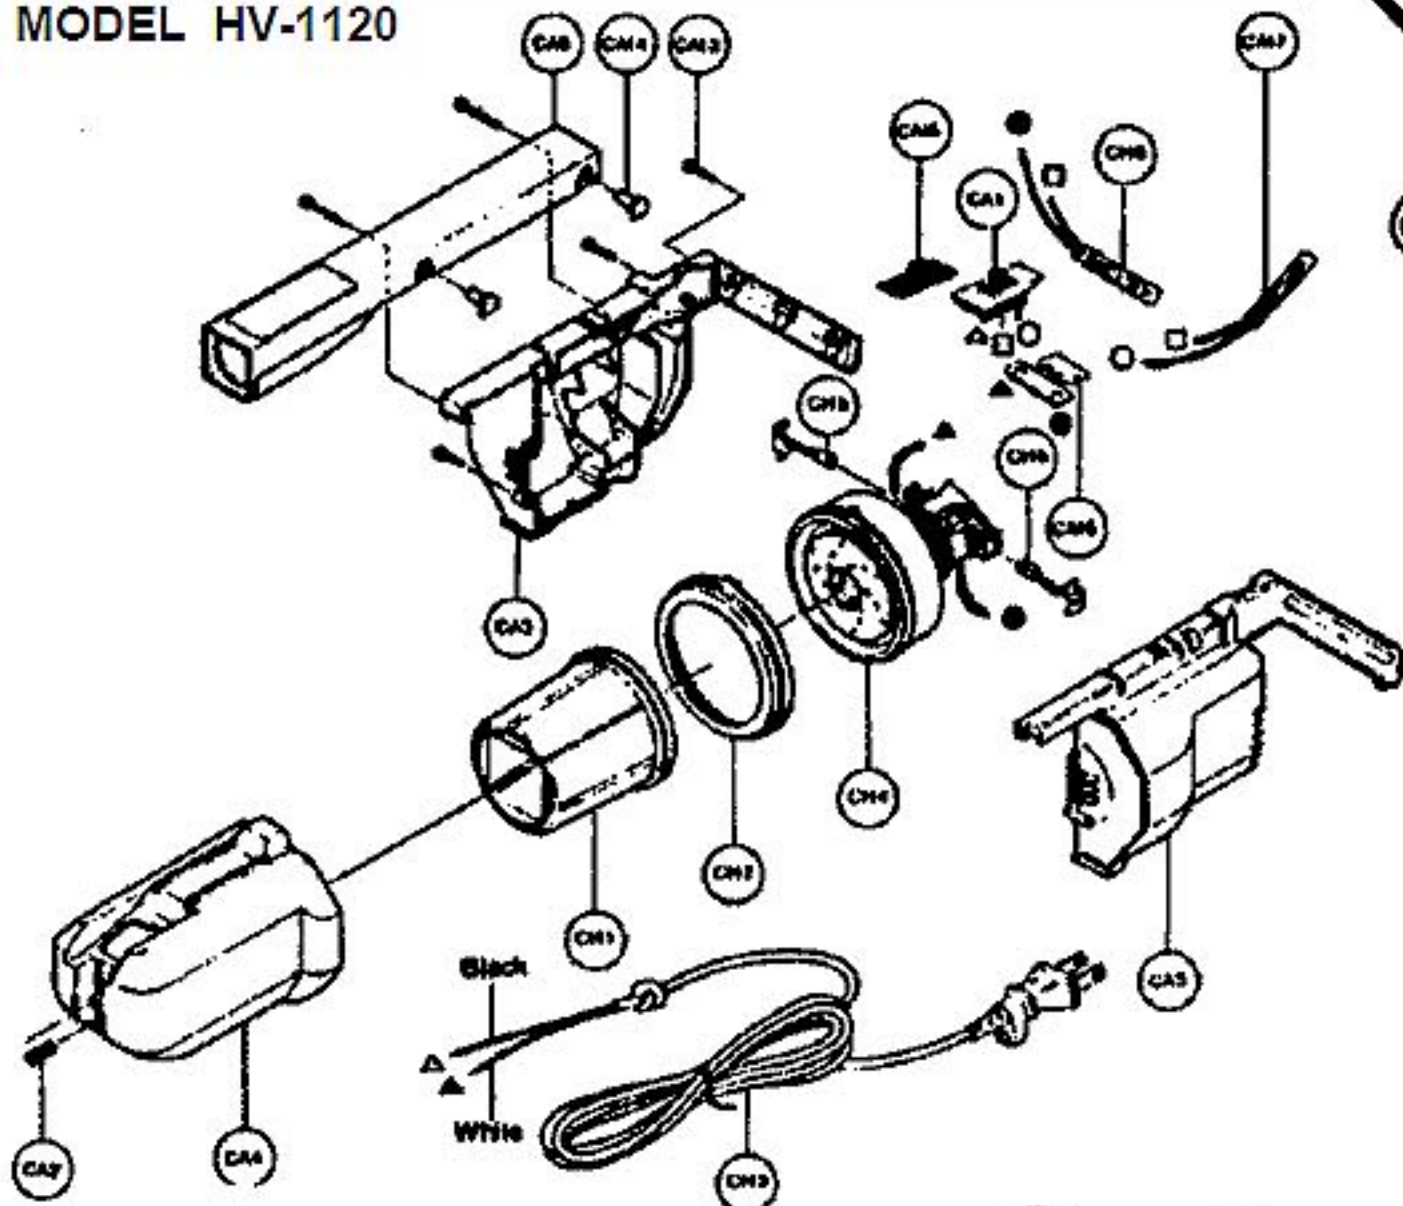

### MODEL HV-1100

- CH1 ..... N/A ..... Filter
- CH2 ..... P-129101 ... Vibration Absorber
- CH3 ..... MP-225 ..... Cord, white, 20 ft (R)
- CH4 ..... N/A ..... Motor Assembly, complete
- CH5 ..... P-124880 ... Carbon Brush, 2 used
- CH6 ..... P-12552 ..... Fuse, 2.0 amp, 125 volt
- CA1 ..... P-12551 ..... Switch, on / off
- CA2 ..... P-12566 ..... Spring, latch hook
- CA3 ..... P-112900 ... Main Body, black, both halves
- CA4 ..... P-107900 ... Dust Compartment, black
- CA5 ..... P-113900 ... Latch Hook, black
- CA6 ..... N/A ..... Extension Wand A
- CA7 ..... P-105900 ... Extension Wand B
- CA8 ..... P-106880 ... Floor Nozzle, black  
P-141900 ... Upholstery Brush  
P-103880 ... Crevice Tool, black
- CA11 ... P-122112 ... Motor Terminal, w/ capacitor
- CA12 ... N/A ..... Screw, main body

### MODEL HV-1120

- CH1 ..... P-12573 ..... Filter
- CH2 ..... P-129101 ..... Vibration Absorber
- CH3 ..... MP-225 ..... Cord, white, 20 ft (R)
- CH4 ..... P-010110 ..... Motor Assembly, complete
- CH5 ..... P-124880 ..... Carbon Brush
- CH6 ..... P-141112 ..... Fuse, 2.0 amp, 125 volt
- CA1 ..... P-003112 ..... Switch
- CA2 ..... P-114101 ..... Spring, latch hook
- CA3 ..... P-112112 ..... Main Body, brown, both halves
- CA4 ..... P-107112 ..... Dust Compartment, brown
- CA5 ..... P-116112 ..... Latch Hook, brown
- CA6 ..... P-104112 ..... Extension Wand A, white
- CA7 ..... P-105112 ..... Extension Wand B, white
- CA8 ..... P-113112 ..... Body Arm, white  
P-106112 ..... Floor Nozzle, white  
P-102112 ..... Dusting Brush, white  
P-103112 ..... Crevice Tool, white
- CA13 ... N/A ..... Screw
- CA14 ... P-115112 ..... Body Arm Boss
- CA15 ... P-007112 ..... Switch Cover
- CA16 ... P-122112 ..... Capacitor, complete
- CA17 ... P-36 ..... Diode