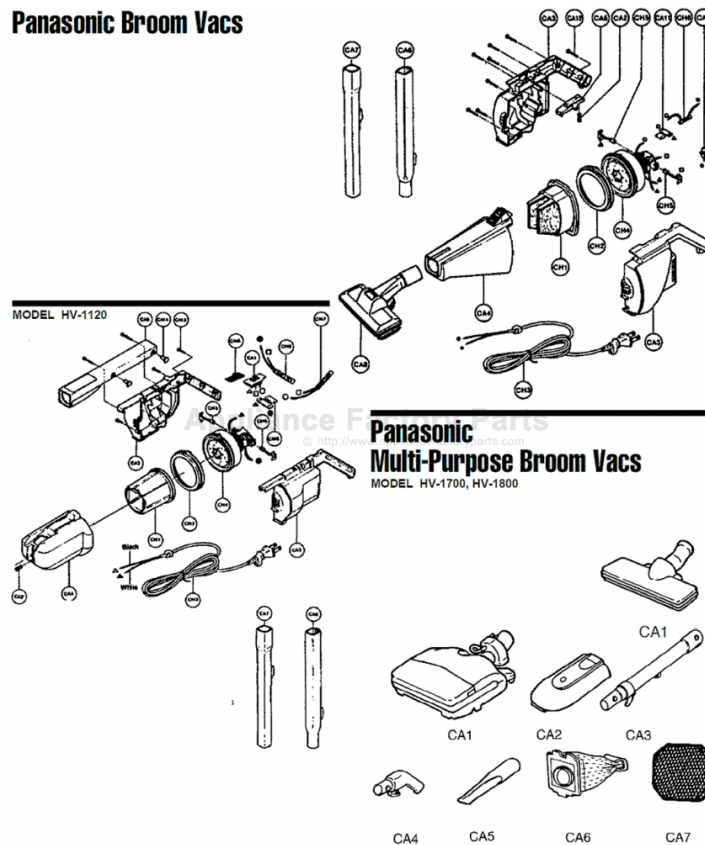

This Owner's Manual is provided and hosted by Appliance Factory Parts.

PANASONIC HV-1120 Owner's Manual

[Shop genuine replacement parts for PANASONIC HV-1120](#)

[Find Your PANASONIC Vacuum Cleaner Parts - Select From 605 Models](#)

----- Manual continues below -----

PANASONIC

Models: HV-1100, HV-1120, HV-1700, HV-1800

Panasonic Broom Vacs

MODEL HV-1100

- CH1 N/A Filter
- CH2 P-129101 ... Vibration Absorber
- CH3 MP-225 Cord, white, 20 ft (R)
- CH4 N/A Motor Assembly, complete
- CH5 P-124880 ... Carbon Brush, 2 used
- CH6 P-12552 Fuse, 2.0 amp, 125 volt
- CA1 P-12551 Switch, on / off
- CA2 P-12566 Spring, latch hook
- CA3 P-112900 ... Main Body, black, both halves
- CA4 P-107900 ... Dust Compartment, black
- CA5 P-113900 ... Latch Hook, black
- CA6 N/A Extension Wand A
- CA7 P-105900 ... Extension Wand B
- CA8 P-106880 ... Floor Nozzle, black
P-141900 ... Upholstery Brush
P-103880 ... Crevice Tool, black
- CA11 ... P-122112 ... Motor Terminal, w/ capacitor
- CA12 ... N/A Screw, main body

MODEL HV-1120

Panasonic
Models
MOD