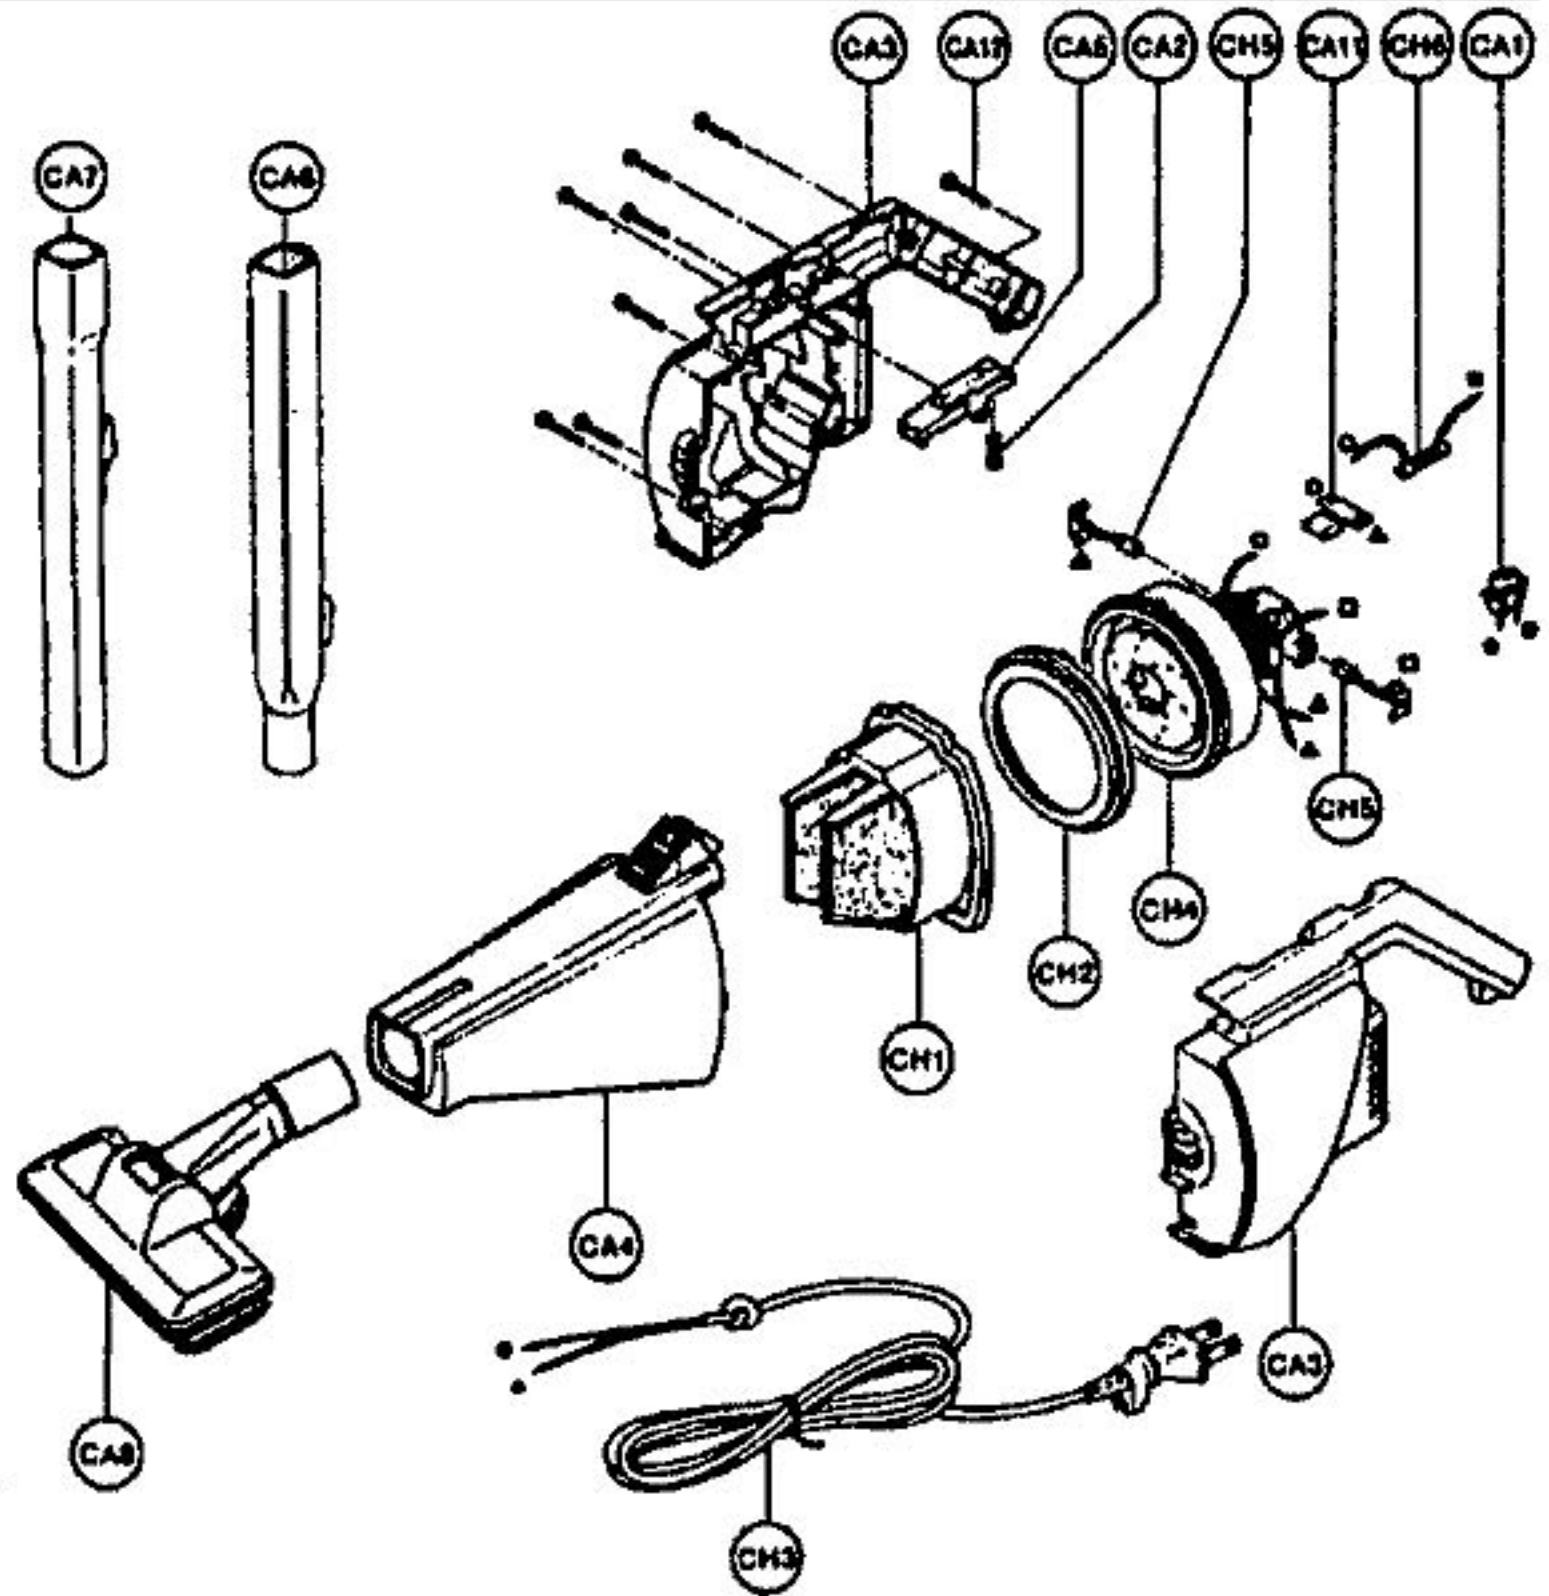

## Panasonic Broom Vacs

### MODEL HV-1100

- CH1 ..... N/A ..... Filter
- CH2 ..... P-129101 ... Vibration Absorber
- CH3 ..... MP-225 ..... Cord, white, 20 ft (R)
- CH4 ..... N/A ..... Motor Assembly, complete
- CH5 ..... P-124880 ... Carbon Brush, 2 used
- CH6 ..... P-12552 ..... Fuse, 2.0 amp, 125 volt
- CA1 ..... P-12551 ..... Switch, on / off
- CA2 ..... P-12566 ..... Spring, latch hook
- CA3 ..... P-112900 ... Main Body, black, both halves
- CA4 ..... P-107900 ... Dust Compartment, black
- CA5 ..... P-113900 ... Latch Hook, black
- CA6 ..... N/A ..... Extension Wand A
- CA7 ..... P-105900 ... Extension Wand B
- CA8 ..... P-106880 ... Floor Nozzle, black  
P-141900 ... Upholstery Brush  
P-103880 ... Crevice Tool, black
- CA11 ... P-122112 ... Motor Terminal, w/ capacitor
- CA12 ... N/A ..... Screw, main body

### MODEL HV-1120

- CH1 ..... P-12573 ..... Filter
- CH2 ..... P-129101 ..... Vibration Absorber
- CH3 ..... MP-225 ..... Cord, white, 20 ft (R)
- CH4 ..... P-010110 ..... Motor Assembly, complete
- CH5 ..... P-124880 ..... Carbon Brush
- CH6 ..... P-141112 ..... Fuse, 2.0 amp, 125 volt
- CA1 ..... P-003112 ..... Switch
- CA2 ..... P-114101 ..... Spring, latch hook
- CA3 ..... P-112112 ..... Main Body, brown, both halves
- CA4 ..... P-107112 ..... Dust Compartment, brown
- CA5 ..... P-116112 ..... Latch Hook, brown
- CA6 ..... P-104112 ..... Extension Wand A, white
- CA7 ..... P-105112 ..... Extension Wand B, white
- CA8 ..... P-113112 ..... Body Arm, white  
P-106112 ..... Floor Nozzle, white  
P-102112 ..... Dusting Brush, white  
P-103112 ..... Crevice Tool, white
- CA13 ... N/A ..... Screw
- CA14 ... P-115112 ..... Body Arm Boss
- CA15 ... P-007112 ..... Switch Cover
- CA16 ... P-122112 ..... Capacitor, complete
- CA17 ... P-36 ..... Diode