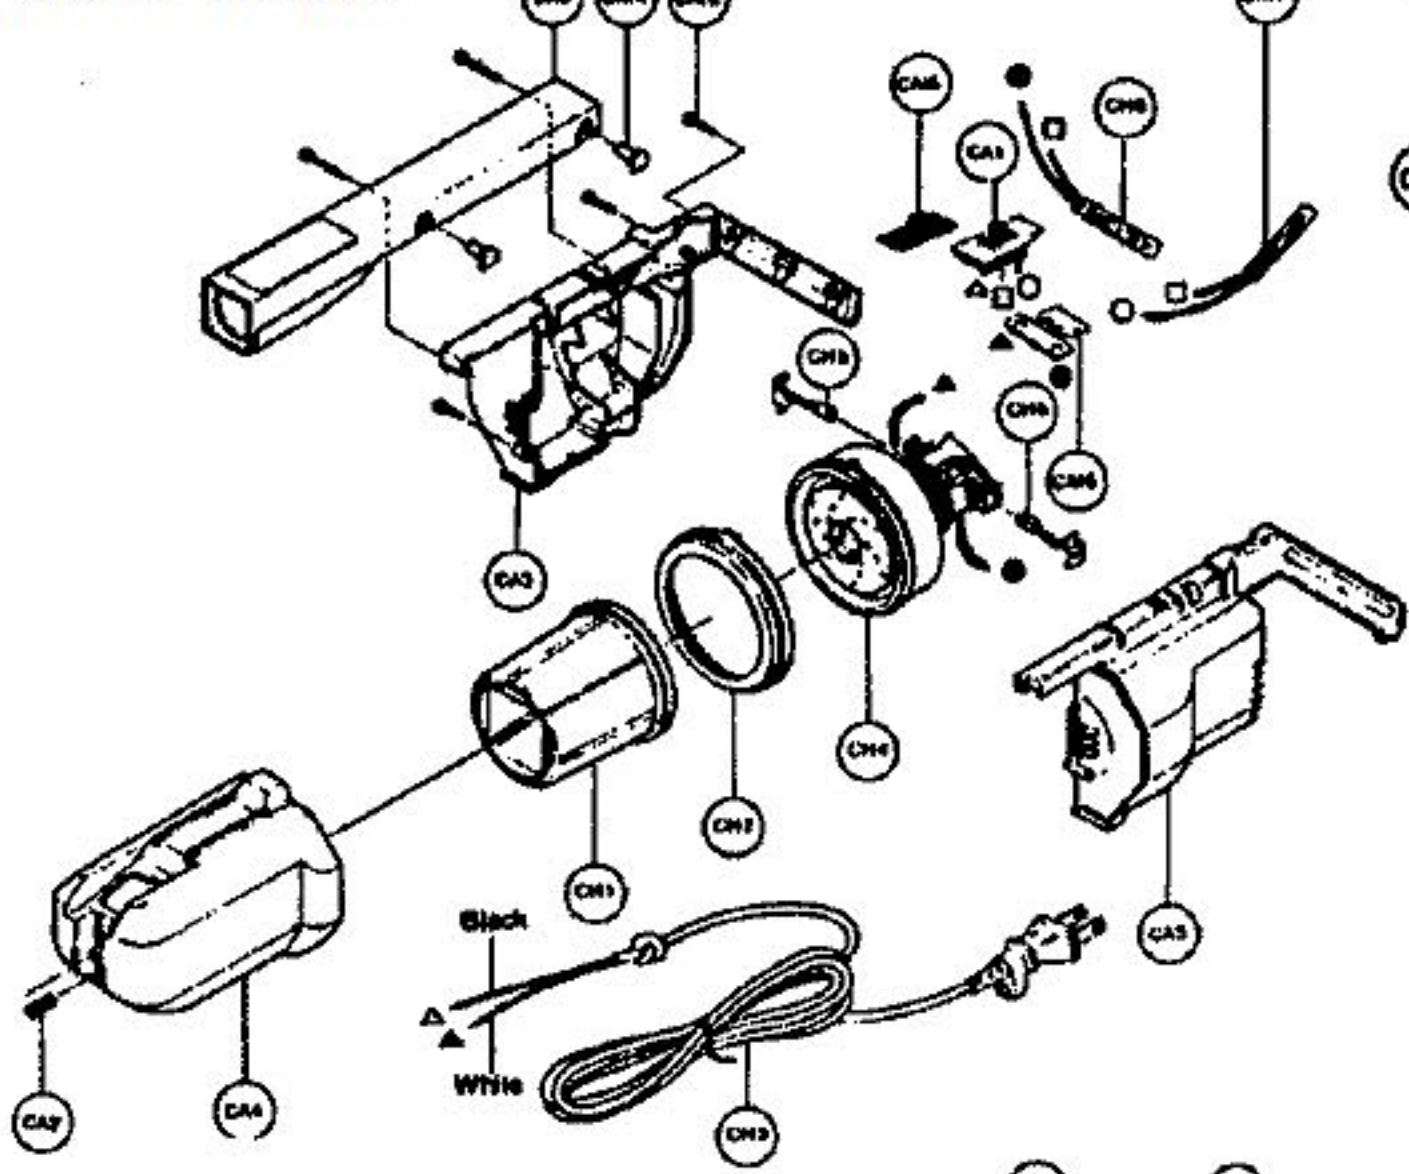

### MODEL HV-1100

- CH1 ..... N/A ..... Filter
- CH2 ..... P-129101 ... Vibration Absorber
- CH3 ..... MP-225 ..... Cord, white, 20 ft (R)
- CH4 ..... N/A ..... Motor Assembly, complete
- CH5 ..... P-124880 ... Carbon Brush, 2 used
- CH6 ..... P-12552 ..... Fuse, 2.0 amp, 125 volt
- CA1 ..... P-12551 ..... Switch, on / off
- CA2 ..... P-12566 ..... Spring, latch hook
- CA3 ..... P-112900 ... Main Body, black, both halves
- CA4 ..... P-107900 ... Dust Compartment, black
- CA5 ..... P-113900 ... Latch Hook, black
- CA6 ..... N/A ..... Extension Wand A
- CA7 ..... P-105900 ... Extension Wand B
- CA8 ..... P-106880 ... Floor Nozzle, black  
P-141900 ... Upholstery Brush  
P-103880 ... Crevice Tool, black
- CA11 ... P-122112 ... Motor Terminal, w/ capacitor
- CA12 ... N/A ..... Screw, main body

### MODEL HV-1120

- CH1 ..... P-12573 ..... Filter
- CH2 ..... P-129101 ..... Vibration Absorber
- CH3 ..... MP-225 ..... Cord, white, 20 ft (R)
- CH4 ..... P-010110 ..... Motor Assembly, complete
- CH5 ..... P-124880 ..... Carbon Brush
- CH6 ..... P-141112 ..... Fuse, 2.0 amp, 125 volt
- CA1 ..... P-003112 ..... Switch
- CA2 ..... P-114101 ..... Spring, latch hook
- CA3 ..... P-112112 ..... Main Body, brown, both halves
- CA4 ..... P-107112 ..... Dust Compartment, brown
- CA5 ..... P-116112 ..... Latch Hook, brown
- CA6 ..... P-104112 ..... Extension Wand A, white
- CA7 ..... P-105112 ..... Extension Wand B, white
- CA8 ..... P-113112 ..... Body Arm, white  
P-106112 ..... Floor Nozzle, white  
P-102112 ..... Dusting Brush, white  
P-103112 ..... Crevice Tool, white
- CA13 ... N/A ..... Screw
- CA14 ... P-115112 ..... Body Arm Boss
- CA15 ... P-007112 ..... Switch Cover
- CA16 ... P-122112 ..... Capacitor, complete
- CA17 ... P-36 ..... Diode